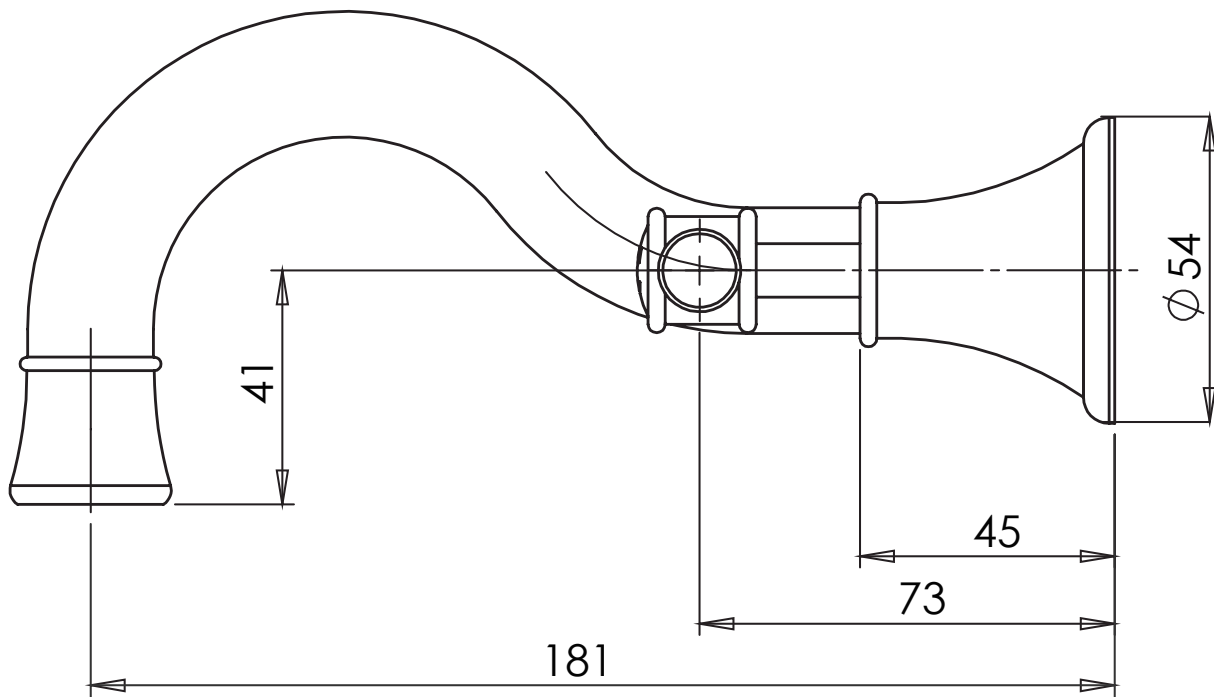

PHOENIX

SPECIFICATIONS

NOSTALGIA LEVER

BATH SET 180MM SHEPHERDS CROOK

PRODUCT CODE: NSI11L-40
 FINISH: BRUSHED NICKEL
 WELS: N/A

INFORMATION:

TEMPERATURE RATING: MIN 1° - MAX 75°
 PRESSURE RATING: MIN 150 kPa - MAX 500 kPa

AVAILABLE IN:

FOR MORE INFORMATION VISIT
www.phoenixtapware.com.au

PLEASE [CLICK HERE TO VIEW FULL WARRANTY](#)

While we aim to ensure the specifications shown are correct at time of printing, Phoenix Tapware reserves the right to make modifications without prior notice. Always use the physical product measurements for mark-ups and roughing-in as the line drawing shown may differ from the actual product over time. All measurements are shown in millimetres.