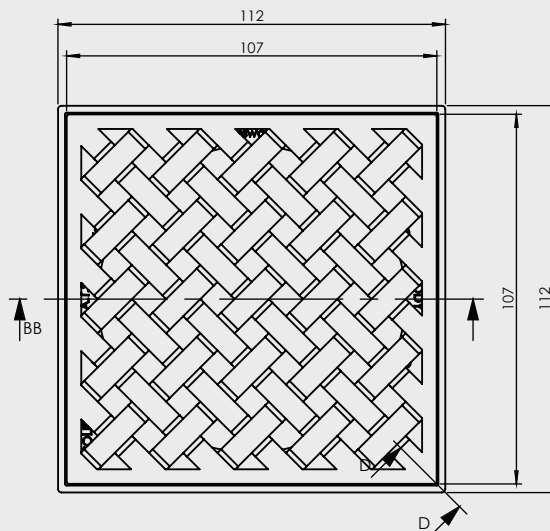

F/W ORGANICS WOVEN 45 - 100mm CP

STANDARD FLOOR WASTES

- Available in 5 designs
- Solid cast and forged brass construction
- Update your floor waste without updating your floor

CODE	OUTLET SIZE	FINISH	CARTON QTY
16220.01	100mm	Chrome	24

SECTION B-B

DETAIL C
SCALE 2 : 1