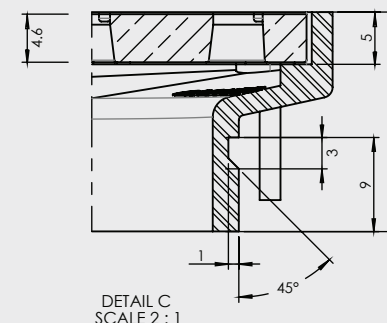

F/W ORGANICS WOVEN 45 - 100mm CP

STANDARD FLOOR WASTES

- Available in 5 designs
- Solid cast and forged brass construction
- Update your floor waste without updating your floor

CODE	OUTLET SIZE	FINISH	CARTON QTY
16220.01	100mm	Chrome	24

SECTION B-B

DETAIL C
SCALE 2 : 1