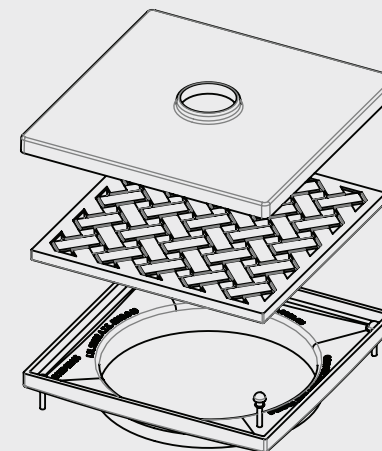

F/W ORGANICS WOVEN 45 - 100mm CP

STANDARD FLOOR WASTES

- Available in 5 designs
- Solid cast and forged brass construction
- Update your floor waste without updating your floor

CODE	OUTLET SIZE	FINISH	CARTON QTY
16220.01	100mm	Chrome	24

SECTION B-B

DETAIL C
SCALE 2 : 1