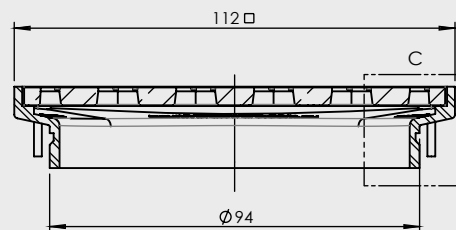

F/W ORGANICS WOVEN 45 - 100mm CP

STANDARD FLOOR WASTES

- Available in 5 designs
- Solid cast and forged brass construction
- Update your floor waste without updating your floor

CODE	OUTLET SIZE	FINISH	CARTON QTY
16220.01	100mm	Chrome	24

SECTION B-B

DETAIL C
SCALE 2 : 1