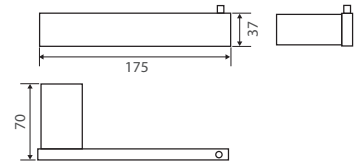

KOKO Toilet Roll Holder

$49 • 85003