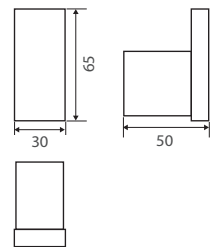

- Frosted glass tumbler
- Tumbler is removable for easy cleaning

KOKO Toilet Roll Holder

\$49 • 85003

KOKO Soap Shelf

\$85 • 85006

- Drainage detail for installation in shower

KOKO Single Robe Hook

\$39 • 85004