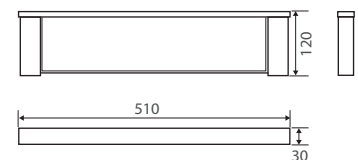

810mm • \$120 • 85008810

- Fixed length rails (not removable or adjustable)

KOKO Glass Shelf

\$130 • 85007

- Clear glass shelf

ACCESSORIES

KOKO Toilet Brush

\$75 • 850010