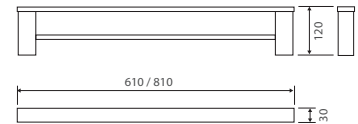

KOKO Hand Towel Holder

\$55 • 85002

KOKO Single Towel Rail

610mm • \$90 • 85001610

810mm • \$99 • 85001810

- Fixed length rail (not removable or adjustable)

KOKO Double Towel Rail

610mm • \$105 • 85008610

810mm • \$120 • 85008810

- Fixed length rails (not removable or adjustable)

KOKO Glass Shelf

\$130 • 85007

- Clear glass shelf

ACCESSORIES

KOKO Toilet Brush

\$75 • 850010