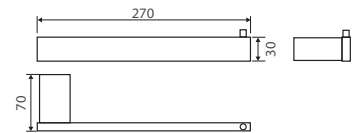

KOKO Hand Towel Holder

$55 • 85002