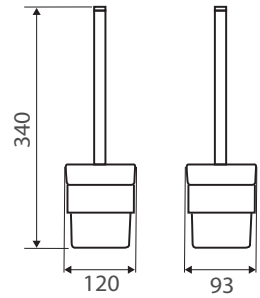

ACCESSORIES

KOKO Toilet Brush

$75 • 850010

- Frosted glass tumbler
- Tumbler is removable for easy cleaning