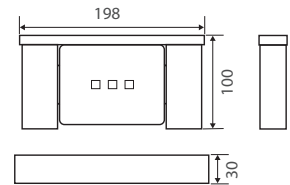

- Frosted glass tumbler
- Tumbler is removable for easy cleaning

KOKO Toilet Roll Holder

\$49 • 85003

KOKO Soap Shelf

\$85 • 85006

- Drainage detail for installation in shower

KOKO Single Robe Hook

\$39 • 85004