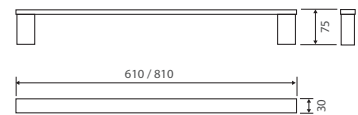

KOKO Hand Towel Holder

\$55 • 85002

KOKO Single Towel Rail

610mm • \$90 • 85001610

810mm • \$99 • 85001810

- Fixed length rail (not removable or adjustable)

KOKO Double Towel Rail

610mm • \$105 • 85008610

810mm • \$120 • 85008810

- Fixed length rails (not removable or adjustable)

KOKO Glass Shelf

\$130 • 85007

- Clear glass shelf

ACCESSORIES

KOKO Toilet Brush

\$75 • 850010