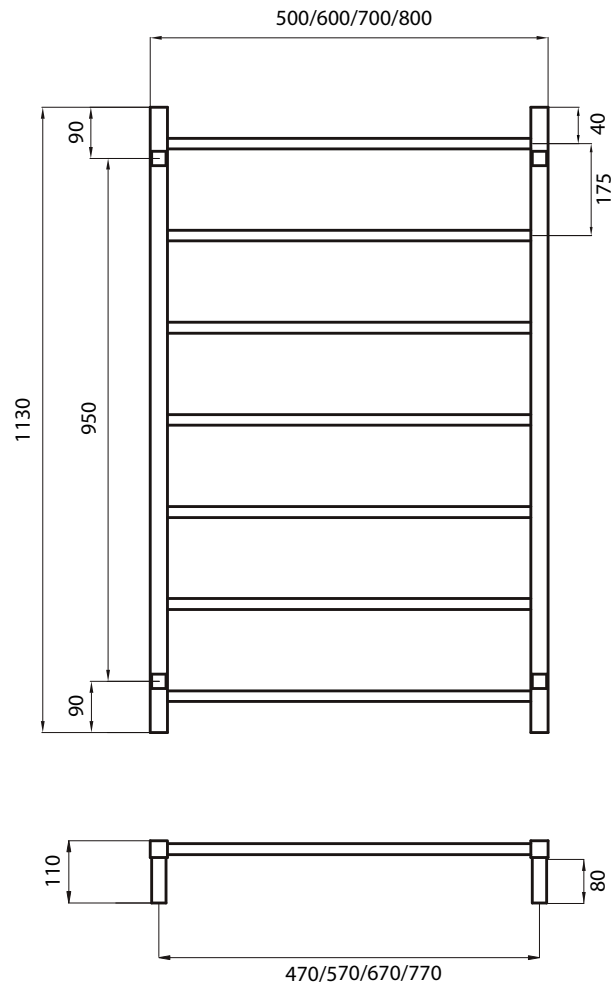

### FEATURES

- Square bar / 7 evenly spaced bars
- Vertical bars 30mm x 30mm
- Horizontal bars 19mm x 19mm
- 110mm from wall
- Available in various widths:  
 500, 600, 700, 800

### SIZE (MM) FINISH

SLTR02-500	500x1130	Polished	
SLTR02-600	600x1130	Polished	
SLTR02-700	700x1130	Polished	
SLTR02-800	800x1130	Polished	
BSLTR02	700 x 1130	Matt Black	