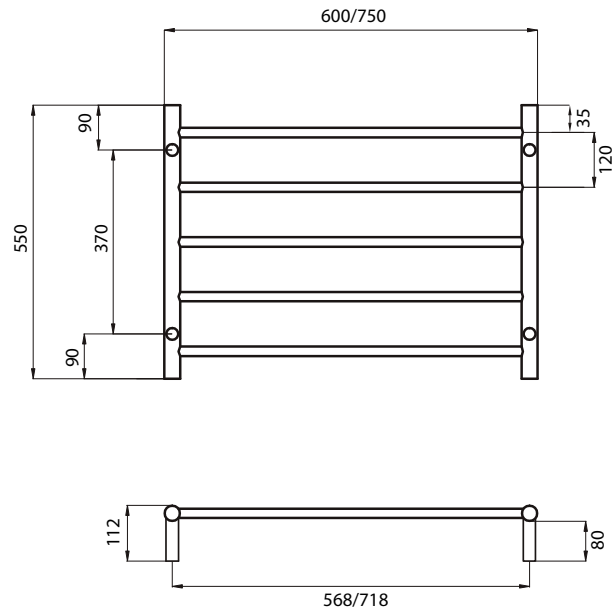

NON-HEATED

specifications

LTR03 – 600 / 750

MIRROR POLISHED AND SATIN BRUSHED
 MANUFACTURED FROM 304 GRADE
 STAINLESS STEEL
 COLOURED FINISHES MANUFACTURED
 FROM 201 GRADE STAINLESS STEEL
 10 YEAR WARRANTY FOR CONSTRUCTION /
 HEATING ELEMENT
 COATING ON COLOURED RAILS ARE
 COVERED BY A 2 YEAR WARRANTY

FEATURES

- Round bar / 5 evenly spaced bars
- Vertical bars 32mm diameter
- Horizontal bars 19mm diameter
- 112mm from wall
- Available in various widths:
600, 750

CODE

SIZE (MM) FINISH

LTR03-600	600x550	Polished	
LTR03-750	750x550	Polished	
BRU-LTR03-750	750x550	Satin Brushed	
BLTR03	750x550	Matt Black	