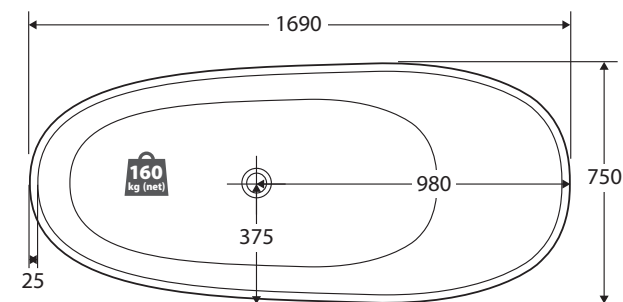

La Vida

CAST STONE SOLID SURFACE BATH, 1690MM

Features

- Freestanding style
- Easy to clean
- Includes overflow
- Chrome waste included with bath
- Capacity: 290L
- Net weight: 160kg
- Gross weight: 200kg

Installation Warning: Floor preparation may be required for off-centre waste positions. Please discuss with your builder/plumber before tiling and waterproofing your bathroom.

Available in

Matte White
ST16

Cleaning & Care

- Wipe with a clean, soft cloth and mild soapy water or non-abrasive bathroom cleaner. Test in an inconspicuous area before cleaning the whole bath.
- Avoid placing hot objects, such as hair straighteners, on any surface as these will cause discolouration and marking.
- Spills of hair dye, after-shave lotion, nail polish and remover, aerosol spray and other harsh chemicals should be removed immediately to prevent damage and discolouration. Clean immediately with mild soapy water using a clean, soft cloth.
- Please find more information in the Care Guide for this product online at [fienza.com.au](https://www.fienza.com.au)

While we aim to ensure specifications are correct at the time of publication, Fienza reserves the right to make modifications without prior notice. Physical colour may vary from image shown. All measurements are shown in millimetres. Always use physical product measurements for mark-ups and roughing-in as the technical drawing may differ from actual product received.