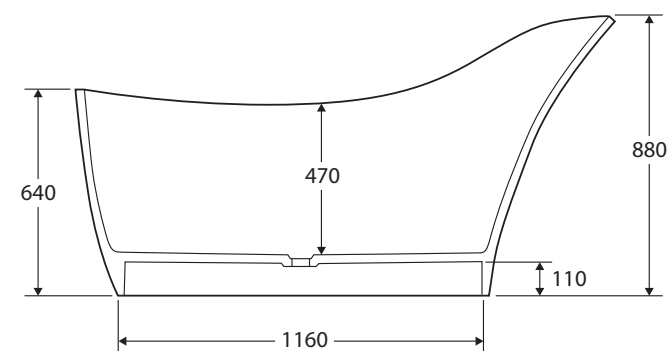

La Vida

CAST STONE SOLID SURFACE BATH, 1690MM

Features

- Freestanding style
- Easy to clean
- Includes overflow
- Chrome waste included with bath
- Capacity: 290L
- Net weight: 160kg
- Gross weight: 200kg

Installation Warning: Floor preparation may be required for off-centre waste positions. Please discuss with your builder/plumber before tiling and waterproofing your bathroom.

Available in

Matte White
ST16

Cleaning & Care

- Wipe with a clean, soft cloth and mild soapy water or non-abrasive bathroom cleaner. Test in an inconspicuous area before cleaning the whole bath.
- Avoid placing hot objects, such as hair straighteners, on any surface as these will cause discolouration and marking.
- Spills of hair dye, after-shave lotion, nail polish and remover, aerosol spray and other harsh chemicals should be removed immediately to prevent damage and discolouration. Clean immediately with mild soapy water using a clean, soft cloth.
- Please find more information in the Care Guide for this product online at [fienza.com.au](https://www.fienza.com.au)

While we aim to ensure specifications are correct at the time of publication, Fienza reserves the right to make modifications without prior notice. Physical colour may vary from image shown. All measurements are shown in millimetres. Always use physical product measurements for mark-ups and roughing-in as the technical drawing may differ from actual product received.