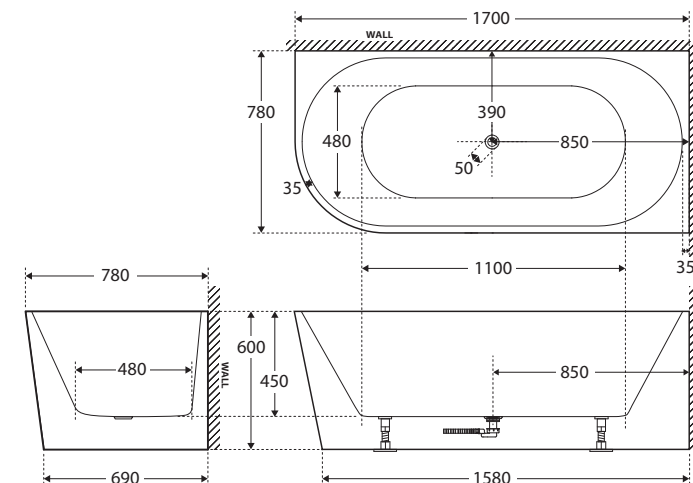

## LEFT-HAND ACRYLIC CORNER BATH, 1700MM

### Features

- Modern, slim edge design
- Two-sided corner style
- UV stabilised sanitary-grade acrylic
- Inbuilt steel support frame
- Adjustable steel legs
- No overflow
- Chrome waste included with bath
- Net weight: 51kg
- Gross weight: 60kg

While we aim to ensure specifications are correct at the time of publication, Fienza reserves the right to make modifications without prior notice. Physical colour may vary from image shown. All measurements are shown in millimetres. Always use physical product measurements for mark-ups and roughing-in as the technical drawing may differ from actual product received.