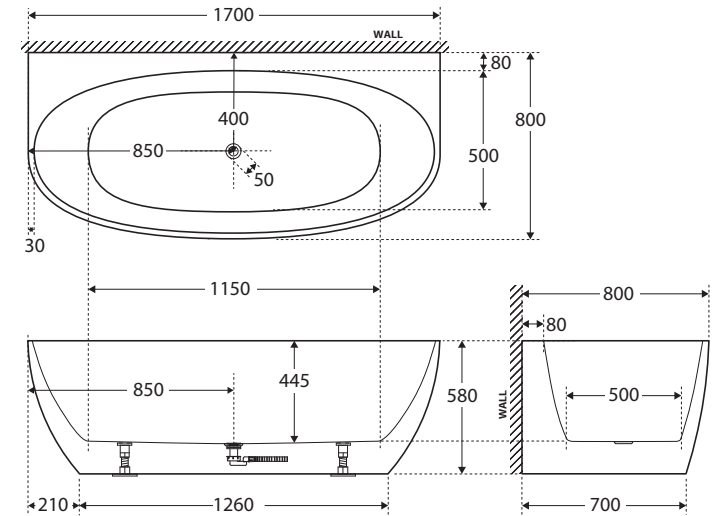

## BACK-TO-WALL ACRYLIC BATH, 1700MM

### Features

- Modern, slim edge design
- Back-to-wall style
- UV stabilised sanitary-grade acrylic
- Inbuilt steel support frame
- Adjustable steel legs
- No overflow
- Chrome waste included with bath
- Net weight: 44kg
- Gross weight: 53kg

While we aim to ensure specifications are correct at the time of publication, Fienza reserves the right to make modifications without prior notice. Physical colour may vary from image shown. All measurements are shown in millimetres. Always use physical product measurements for mark-ups and roughing-in as the technical drawing may differ from actual product received.