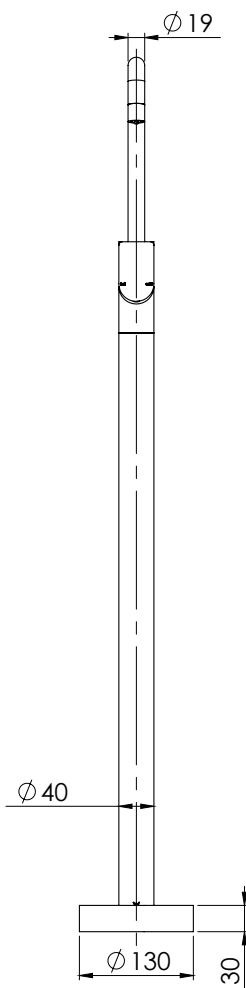

PHOENIX

SPECIFICATIONS

MEKKO

FLOOR MOUNTED BATH MIXER

PRODUCT CODE: 115-7450-40
 FINISH: BRUSHED NICKEL
 WELS: N/A

INFORMATION:

TEMPERATURE RATING: MIN 1° - MAX 75°
 PRESSURE RATING: MIN 150 kPa - MAX 500 kPa

AVAILABLE IN:

FOR MORE INFORMATION VISIT
www.phoenixtapware.com.au

PLEASE [CLICK HERE](#) TO VIEW FULL WARRANTY

While we aim to ensure the specifications shown are correct at time of printing, Phoenix Tapware reserves the right to make modifications without prior notice. Always use the physical product measurements for mark-ups and roughing-in as the line drawing shown may differ from the actual product over time. All measurements are shown in millimetres. Some colours may vary across product types due to differing construction materials. Printed images are a representation only and the colour or finish may vary from the actual product.
 Designed and Registered in Australia by Phoenix Industries Pty. Ltd