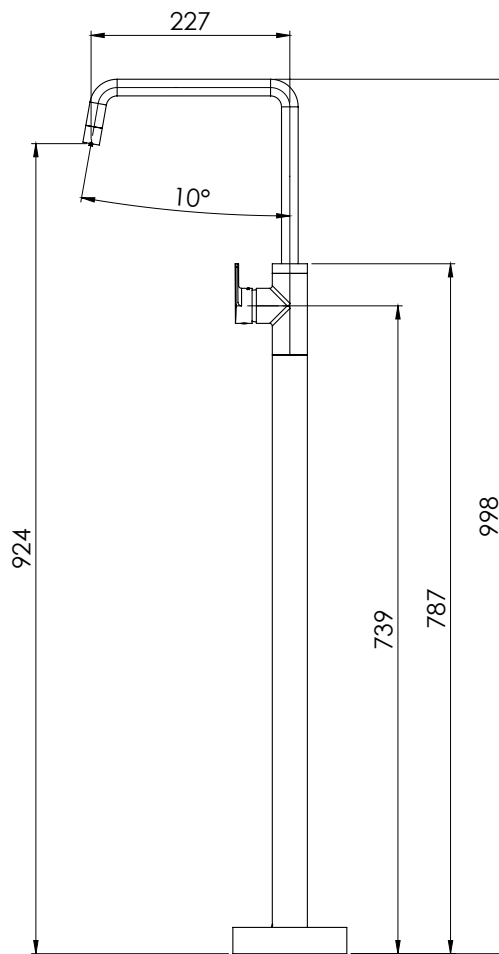

PHOENIX

SPECIFICATIONS

MEKKO

FLOOR MOUNTED BATH MIXER

PRODUCT CODE: 115-7450-40
 FINISH: BRUSHED NICKEL
 WELS: N/A

INFORMATION:

TEMPERATURE RATING: MIN 1° - MAX 75°
 PRESSURE RATING: MIN 150 kPa - MAX 500 kPa

AVAILABLE IN:

FOR MORE INFORMATION VISIT
www.phoenixtapware.com.au

PLEASE [CLICK HERE](#) TO VIEW FULL WARRANTY

While we aim to ensure the specifications shown are correct at time of printing, Phoenix Tapware reserves the right to make modifications without prior notice. Always use the physical product measurements for mark-ups and roughing-in as the line drawing shown may differ from the actual product over time. All measurements are shown in millimetres. Some colours may vary across product types due to differing construction materials. Printed images are a representation only and the colour or finish may vary from the actual product.
 Designed and Registered in Australia by Phoenix Industries Pty. Ltd