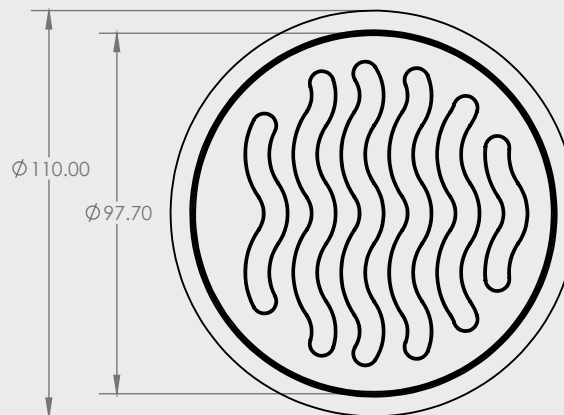

100mm CLASSIC RIPPLE

FLOOR WASTES

CODE	DESCRIPTION	OUTLET SIZE	FINISH	CTN QTY
12401	100mm Ripple Round CP	100mm	Chrome	each
12402	100mm Ripple Square CP	100mm	Chrome	each

TOP VIEW: Round

TOP VIEW: Square