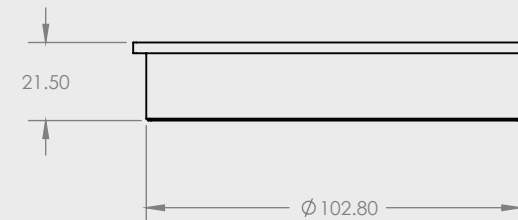

100mm CLASSIC STARFISH

FLOOR WASTES

CODE	DESCRIPTION	OUTLET SIZE	FINISH	CTN QTY
12301	100mm Starfish Round CP	100mm	Chrome	each
12302	100mm Starfish Square CP	100mm	Chrome	each

TOP VIEW: Round

TOP VIEW: Square