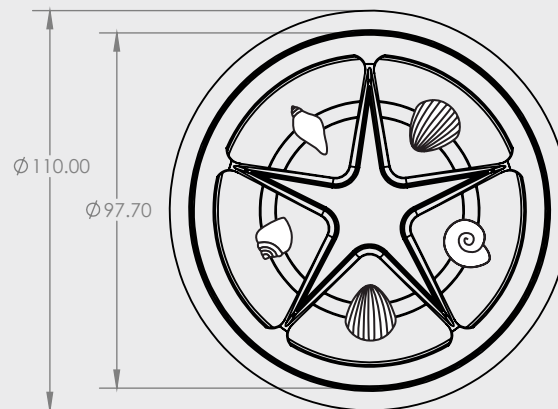

100mm CLASSIC STARFISH

FLOOR WASTES

CODE	DESCRIPTION	OUTLET SIZE	FINISH	CTN QTY
12301	100mm Starfish Round CP	100mm	Chrome	each
12302	100mm Starfish Square CP	100mm	Chrome	each

TOP VIEW: Round

TOP VIEW: Square