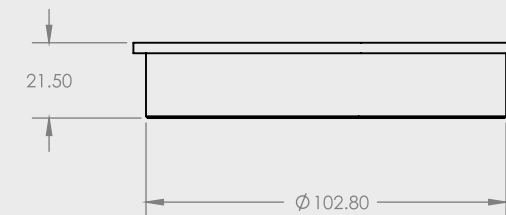

# 100mm CLASSIC PLAIT

FLOOR WASTES

CODE	DESCRIPTION	OUTLET SIZE	FINISH	CTN QTY
12201	100mm Plait Round CP	100mm	Chrome	each
12202	100mm Plait Square CP	100mm	Chrome	each

TOP VIEW: Round

TOP VIEW: Square