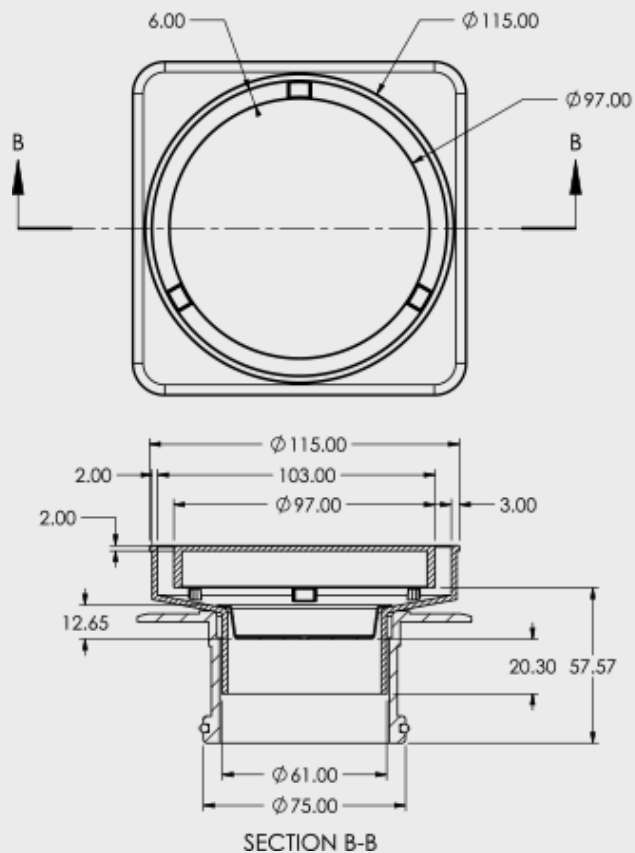

FLIPPER ROUND BERMUDA MEGAFLEX™

FLOOR WASTES

- Available in other finishes
- Tile Insert: Brass
- Base: Brass
- Megaflex Base: A.B.S
- Standard Finish - Chrome

CODE	DESCRIPTION	OUTLET SIZE	FINISH	CTN QTY
11501.01	100mm Megaflex™ Flipper Round CP	100mm	Chrome	20
11502.01	80mm Megaflex™ Flipper Round CP	80mm	Chrome	20
11503.01	50mm Megaflex™ Flipper Round CP	50mm	Chrome	20

CODE	A	B	C	D
11501.01	115.0	102.0	23.5	86.0
11502.01	115.0	75.0	24.0	76.6
11503.01	115.0	52.2	24.8	61.3