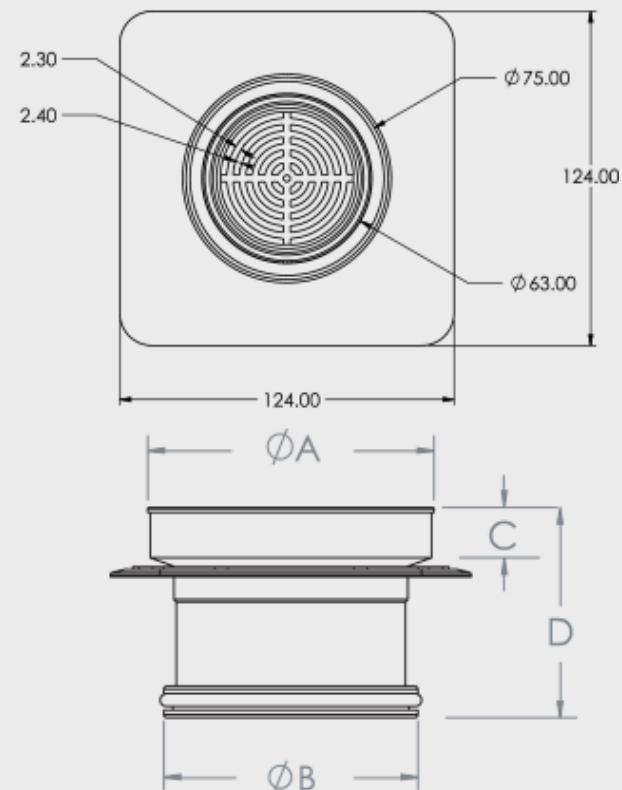

FLIPPER ROUND BERMUDA MEGAFLEX™

FLOOR WASTES

- Available in other finishes
- Tile Insert: Brass
- Base: Brass
- Megaflex Base: A.B.S
- Standard Finish - Chrome

CODE	DESCRIPTION	OUTLET SIZE	FINISH	CTN QTY
11501.01	100mm Megaflex™ Flipper Round CP	100mm	Chrome	20
11502.01	80mm Megaflex™ Flipper Round CP	80mm	Chrome	20
11503.01	50mm Megaflex™ Flipper Round CP	50mm	Chrome	20

CODE	A	B	C	D
11501.01	115.0	102.0	23.5	86.0
11502.01	115.0	75.0	24.0	76.6
11503.01	115.0	52.2	24.8	61.3