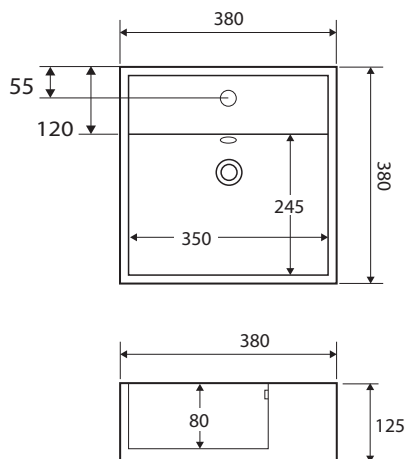

BASINS

HELEN JUNIOR

Above Counter Basin

1 tap hole • \$199 • TR4148

3 tap holes • \$249 • TR4148-3

- Gloss white ceramic
- Glazed on the back side
- One OR three tap holes, with overflow
- Requires 32mm waste with overflow (not included)
- Can be wall-hung - bolts not included, but can be purchased separately: **\$16 • UD10**
- Capacity: 6 litres