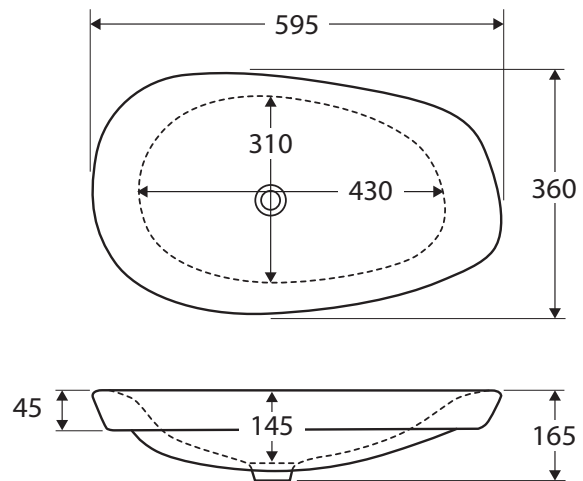

### Semi-Inset Basin

\$249 • RB5032

- Organic oyster shape
- Gloss white ceramic
- No tap hole or overflow
- Requires 32mm waste without overflow (not included)

**Please note:** If purchasing with a Fienza stone or timber vanity top, an additional charge of RRP \$140 applies for cutting the basin hole in the top.