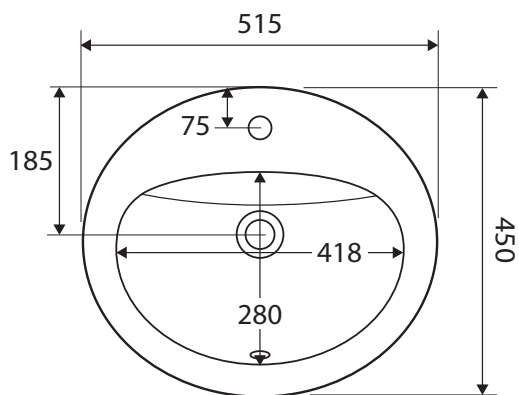

BASINS > Fully Inset Basins

CRYSTAL

Fully Inset Basin

1 tap hole • \$99 • TR4056-1

3 tap holes • \$99 • TR4056-3

- Gloss white ceramic
- One OR three tap holes
- Overflow located at front of inner bowl
- Requires 32mm waste with overflow (not included)
- Capacity: 6 litres

Due to the nature of ceramic as a material, small variations in size and shape do occur. Ensure that the measurements of the purchased basin are checked physically, BEFORE cutting any counter-top. Specification drawings are a GUIDE ONLY. Fienza will not be held liable for any errors made by external parties when cutting counter-tops.

3 tap holes

Discrete overflow at front of inner bowl

1 tap hole

DOMESTIC WARRANTY:

5 YEAR CERAMIC
5 YEARS replacement parts or product

COMMERCIAL WARRANTY:

5 YEAR CERAMIC
5 YEARS replacement parts or product