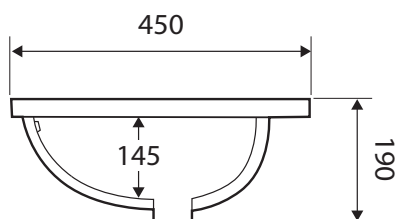

BASINS > Fully Inset Basins

CRYSTAL

Fully Inset Basin

1 tap hole • \$99 • TR4056-1

3 tap holes • \$99 • TR4056-3

- Gloss white ceramic
- One OR three tap holes
- Overflow located at front of inner bowl
- Requires 32mm waste with overflow (not included)
- Capacity: 6 litres

Due to the nature of ceramic as a material, small variations in size and shape do occur. Ensure that the measurements of the purchased basin are checked physically, BEFORE cutting any counter-top. Specification drawings are a GUIDE ONLY. Fienza will not be held liable for any errors made by external parties when cutting counter-tops.

3 tap holes

Discrete overflow at front of inner bowl

1 tap hole

DOMESTIC WARRANTY:

5 YEAR CERAMIC
5 YEARS replacement parts or product

COMMERCIAL WARRANTY:

5 YEAR CERAMIC
5 YEARS replacement parts or product