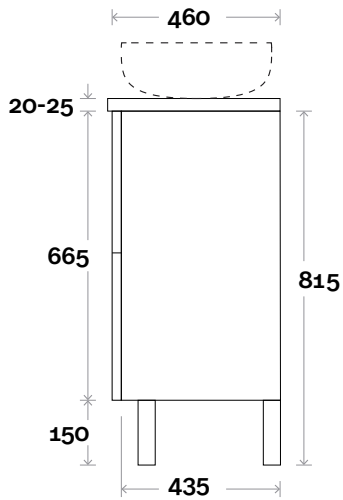

Configuration

Kick

Legs

Wallmount

All measurements are in 'mm' and are approximate and to be used as a guide only. Installation preparations are not recommended without product onsite.

MARQUIS

Trademarq

Top Thickness

Symphony: 20mm

Nova: 25mm

Note:

• Nova waste centre: 900mm

• Symphony waste centre: 900mm std (may vary depending on basin)

Trademarq 7 1800mm centre basin

Profile

Configuration

Kick

Legs

Wallmount

All measurements are in 'mm' and are approximate and to be used as a guide only. Installation preparations are not recommended without product onsite.

MARQUIS

Trademarq

Trademarq 8 1800mm double basin

Top Thickness

Symphony: 20mm

Nova: 25mm

Note:

• Nova waste centre: 550mm

• Symphony waste centre: 550mm std (may vary depending on basin)

Profile

Configuration