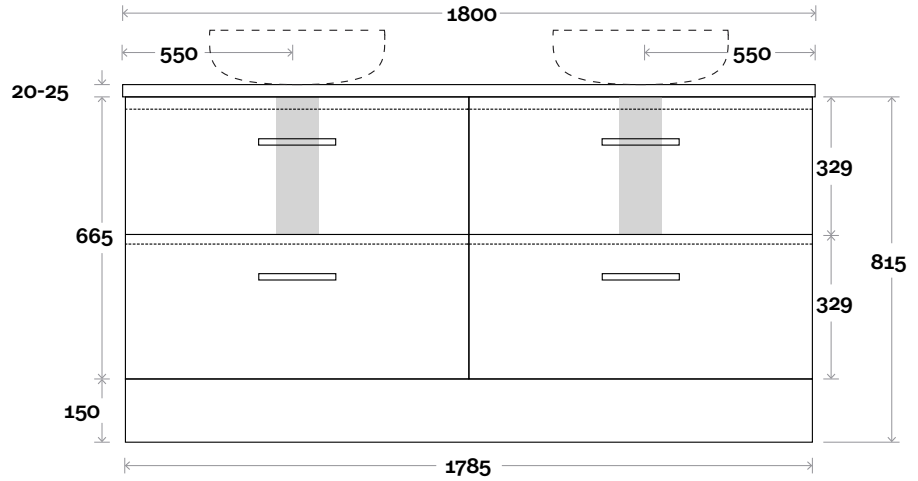

Profile

Configuration

Kick

Legs

Wallmount

All measurements are in 'mm' and are approximate and to be used as a guide only. Installation preparations are not recommended without product onsite.

MARQUIS

Trademarq

Profile

Configuration

Kick

Legs

Wallmount

Top Drawer Box

All measurements are in 'mm' and are approximate and to be used as a guide only. Installation preparations are not recommended without product onsite.

MARQUIS

Trademarq

Trademarq 16 1800mm all drawer double basin

Top Thickness

Symphony: 20mm
Nova: 25mm

Note:

- Nova waste centre: 550mm
- Symphony waste centre: 550mm std (may vary depending on basin)

Plumbing allowance