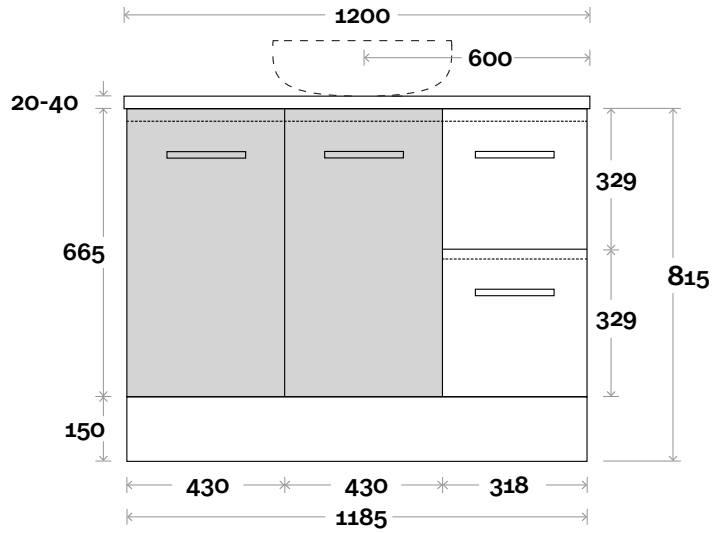

MARQUIS

Trademarq

Trademarq 3 900mm centre basin

Top Thickness

Casa Ceramic top: 20mm
Davos: 40mm
Symphony: 20mm
Nova: 25mm

Note:

- Casa/Davos waste centre: 450mm
- Nova waste centre: 450mm
- Symphony waste centre: 450mm std (may vary depending on basin)
- Available in Left or Right hand drawers

Plumbing allowance

Profile

Configuration

Kick

Legs

Wallmount

All measurements are in 'mm' and are approximate and to be used as a guide only. Installation preparations are not recommended without product onsite.

MARQUIS

Trademarq

Trademarq 4 1200mm centre basin

Top Thickness

Casa Ceramic top: 20mm
Davos: 40mm
Symphony: 20mm
Nova: 25mm

Note:

- Casa/Davos waste centre: 600mm
- Nova waste centre: 600mm
- Symphony waste centre: 600mm std (may vary depending on basin)
- Available in Left or Right hand drawers

Profile

Configuration

Kick

Legs

Wallmount

All measurements are in 'mm' and are approximate and to be used as a guide only. Installation preparations are not recommended without product onsite.

MARQUIS

Trademarq