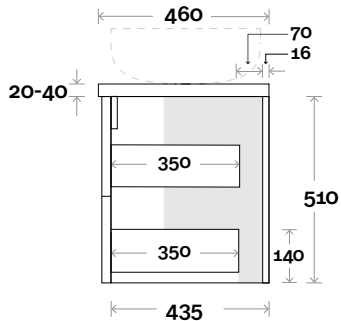

MARQUIS

Trademarq

Trademarq 12 1200mm all drawer centre basin

Top Thickness

Casa Ceramic top: 20mm
Davos: 40mm
Symphony: 20mm
Nova: 25mm

Note:

- Casa/Davos waste centre: 600mm
- Nova waste centre: 600mm
- Symphony waste centre: 600mm std (may vary depending on basin)

Profile

Configuration

Kick

Legs

Wallmount

Top Drawer Box

All measurements are in 'mm' and are approximate and to be used as a guide only. Installation preparations are not recommended without product onsite.

MARQUIS

Trademarq

Trademarq 13 1500mm all drawer centre basin

Top Thickness

Symphony: 20mm
Nova: 25mm

Note:

- Nova waste centre: 750mm
- Symphony waste centre: 750mm std (may vary depending on basin)

Plumbing allowance