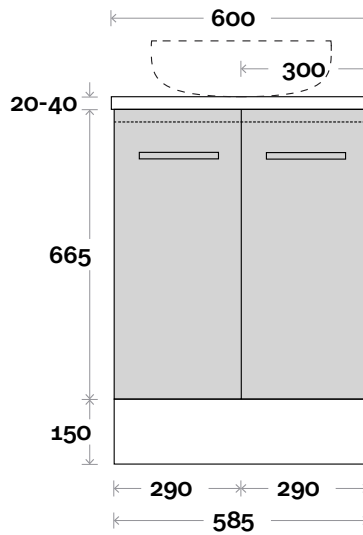

MARQUIS

Trademarq

Trademarq 1 600mm centre basin

Top Thickness

Casa Ceramic top: 20mm
Davos: 40mm
Symphony: 20mm
Nova: 25mm

Note:

- Casa/Davos waste centre: 300mm
- Nova waste centre: 300mm
- Symphony waste centre: 300mm std (may vary depending on basin)

 Plumbing allowance

Profile

Configuration

Kick

Legs

Wallmount

All measurements are in 'mm' and are approximate and to be used as a guide only. Installation preparations are not recommended without product onsite.

MARQUIS

Trademarq

Trademarq 2 750mm centre basin

Top Thickness

Casa Ceramic top: 20mm
Davos: 40mm
Symphony: 20mm
Nova: 25mm

Note:

- Casa/Davos waste centre: 375mm
- Nova waste centre: 375mm
- Symphony waste centre: 375mm std (may vary depending on basin)
- Available in Left or Right hand drawers