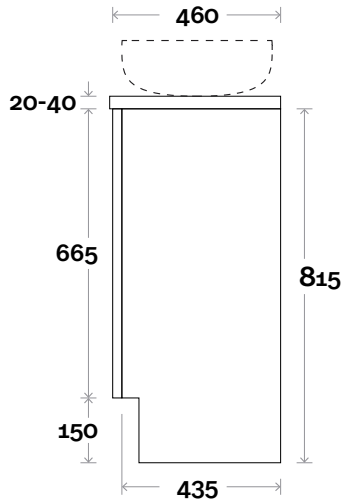

MARQUIS

Trademarq

Trademarq 1 600mm centre basin

Top Thickness

Casa Ceramic top: 20mm
Davos: 40mm
Symphony: 20mm
Nova: 25mm

Note:

- Casa/Davos waste centre: 300mm
- Nova waste centre: 300mm
- Symphony waste centre: 300mm std (may vary depending on basin)

 Plumbing allowance

Profile

Configuration

Kick

Legs

Wallmount

All measurements are in 'mm' and are approximate and to be used as a guide only. Installation preparations are not recommended without product onsite.

MARQUIS

Trademarq

Trademarq 2 750mm centre basin

Top Thickness

Casa Ceramic top: 20mm
Davos: 40mm
Symphony: 20mm
Nova: 25mm

Note:

- Casa/Davos waste centre: 375mm
- Nova waste centre: 375mm
- Symphony waste centre: 375mm std (may vary depending on basin)
- Available in Left or Right hand drawers