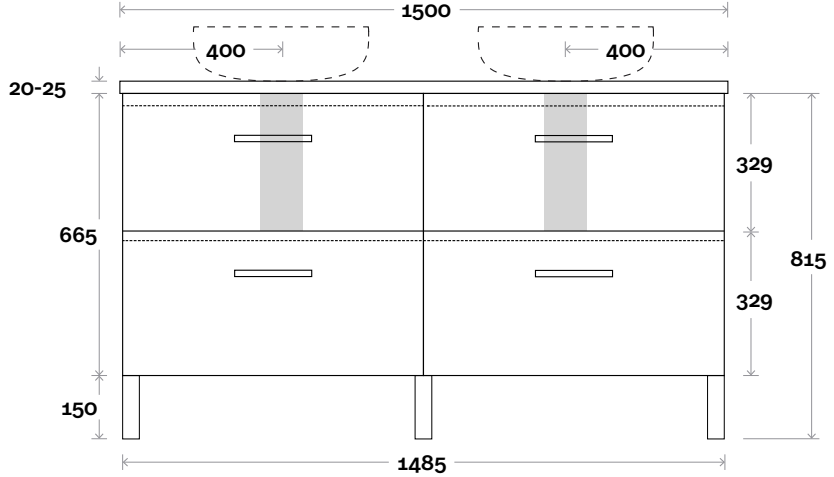

Profile

Configuration

Kick

Legs

Wallmount

Top Drawer Box

All measurements are in 'mm' and are approximate and to be used as a guide only. Installation preparations are not recommended without product onsite.

MARQUIS

Trademarq

Trademarq 14 1500mm all drawer double basin

Top Thickness

Symphony: 20mm
Nova: 25mm

Note:

- Nova waste centre: 400mm
- Symphony waste centre: 400mm std (may vary depending on basin)

Plumbing allowance