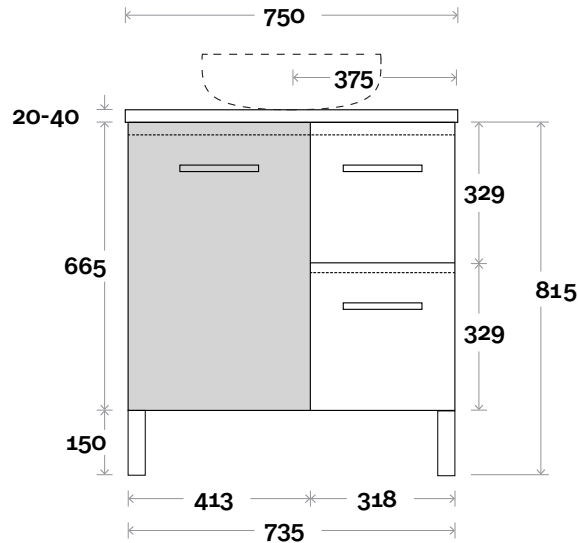

MARQUIS

Trademarq

Trademarq 2 750mm centre basin

Top Thickness

Casa Ceramic top: 20mm
Davos: 40mm
Symphony: 20mm
Nova: 25mm

Note:

- Casa/Davos waste centre: 375mm
- Nova waste centre: 375mm
- Symphony waste centre: 375mm std (may vary depending on basin)
- Available in Left or Right hand drawers

Plumbing allowance

Profile

Configuration

Kick

Legs

Wallmount

All measurements are in 'mm' and are approximate and to be used as a guide only. Installation preparations are not recommended without product onsite.

MARQUIS

Trademarq

Trademarq 3 900mm centre basin

Top Thickness

Casa Ceramic top: 20mm
Davos: 40mm
Symphony: 20mm
Nova: 25mm

Note:

- Casa/Davos waste centre: 450mm
- Nova waste centre: 450mm
- Symphony waste centre: 450mm std (may vary depending on basin)
- Available in Left or Right hand drawers