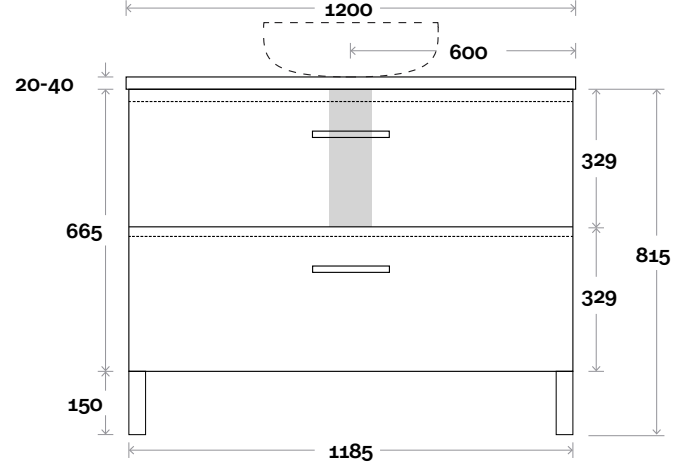

MARQUIS

Trademarq

Trademarq 11 900mm all drawer centre basin

Top Thickness

Casa Ceramic top: 20mm
Davos: 40mm
Symphony: 20mm
Nova: 25mm

Note:

- Casa/Davos waste centre: 450mm
- Nova waste centre: 450mm
- Symphony waste centre: 450mm std (may vary depending on basin)

Plumbing allowance

Profile

Configuration

Kick

Legs

Wallmount

Top Drawer Box

All measurements are in 'mm' and are approximate and to be used as a guide only. Installation preparations are not recommended without product onsite.

MARQUIS

Trademarq

Trademarq 12 1200mm all drawer centre basin

Top Thickness

Casa Ceramic top: 20mm
Davos: 40mm
Symphony: 20mm
Nova: 25mm

Note:

- Casa/Davos waste centre: 600mm
- Nova waste centre: 600mm
- Symphony waste centre: 600mm std (may vary depending on basin)

Profile

Configuration

Kick

Legs

Wallmount

Top Drawer Box

All measurements are in 'mm' and are approximate and to be used as a guide only. Installation preparations are not recommended without product onsite.