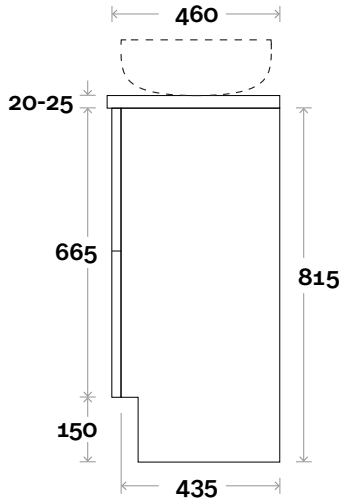

Profile

Configuration

Kick

Legs

Wallmount

All measurements are in 'mm' and are approximate and to be used as a guide only. Installation preparations are not recommended without product onsite.

MARQUIS

Trademarq

Trademarq 6 1500mm double basin

Top Thickness

Symphony: 20mm

Nova: 25mm

Note:

• Nova waste centre: 400mm

• Symphony waste centre: 400mm std (may vary depending on basin)

Profile

Configuration

Kick

Legs

Wallmount

All measurements are in 'mm' and are approximate and to be used as a guide only. Installation preparations are not recommended without product onsite.

MARQUIS

Trademarq

Top Thickness

Symphony: 20mm

Nova: 25mm

Note:

• Nova waste centre: 900mm

• Symphony waste centre: 900mm std (may vary depending on basin)

Trademarq 7 1800mm centre basin

Profile

Configuration