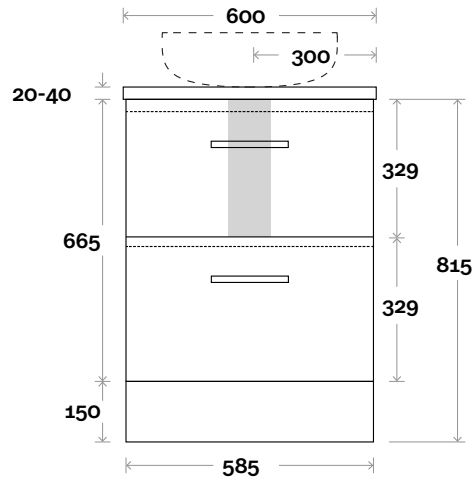

Kick

Legs

Wallmount

All measurements are in 'mm' and are approximate and to be used as a guide only. Installation preparations are not recommended without product onsite.

MARQUIS

Trademarq

Trademarq 9 600mm all drawer centre basin

Top Thickness

Casa Ceramic top: 20mm

Davos: 40mm

Symphony: 20mm

Nova: 25mm

Note:

- Casa/Davos waste centre: 300mm
- Nova waste centre: 300mm
- Symphony waste centre: 300mm std (may vary depending on basin)

Plumbing allowance

Profile

Configuration

Kick

Legs

Wallmount

Top Drawer Box

All measurements are in 'mm' and are approximate and to be used as a guide only. Installation preparations are not recommended without product onsite.

MARQUIS

Trademarq

Trademarq 10 750mm all drawer centre basin

Top Thickness

Casa Ceramic top: 20mm
Davos: 40mm
Symphony: 20mm
Nova: 25mm

Note:

- Casa/Davos waste centre: 375mm
- Nova waste centre: 375mm
- Symphony waste centre: 375mm std (may vary depending on basin)