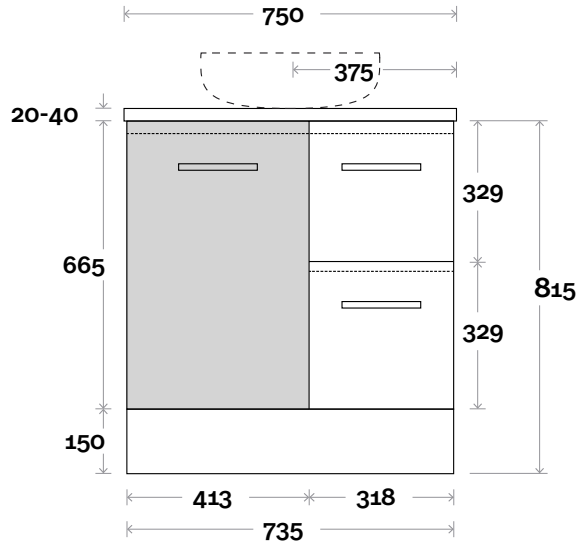

 Plumbing allowance

Profile

Configuration

Kick

Legs

Wallmount

All measurements are in 'mm' and are approximate and to be used as a guide only. Installation preparations are not recommended without product onsite.

MARQUIS

Trademarq

Trademarq 2 750mm centre basin

Top Thickness

Casa Ceramic top: 20mm
Davos: 40mm
Symphony: 20mm
Nova: 25mm

Note:

- Casa/Davos waste centre: 375mm
- Nova waste centre: 375mm
- Symphony waste centre: 375mm std (may vary depending on basin)
- Available in Left or Right hand drawers

MARQUIS

Trademarq

Trademarq 3 900mm centre basin

Top Thickness

Casa Ceramic top: 20mm
Davos: 40mm
Symphony: 20mm
Nova: 25mm

Note:

- Casa/Davos waste centre: 450mm
- Nova waste centre: 450mm
- Symphony waste centre: 450mm std (may vary depending on basin)
- Available in Left or Right hand drawers