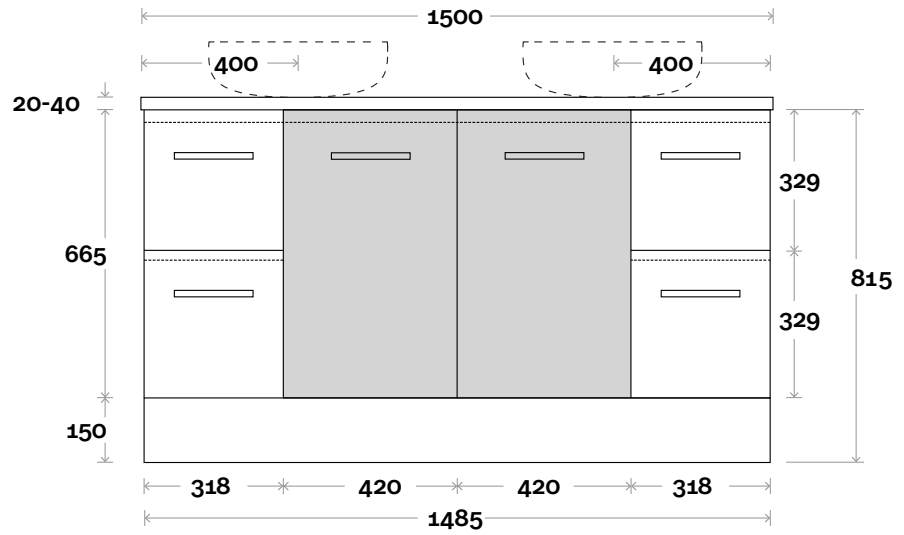

Profile

Configuration

Kick

Legs

Wallmount

All measurements are in 'mm' and are approximate and to be used as a guide only. Installation preparations are not recommended without product onsite.

MARQUIS

Trademarq

Trademarq 6 1500mm double basin

Top Thickness

Symphony: 20mm

Nova: 25mm

Note:

• Nova waste centre: 400mm

• Symphony waste centre: 400mm std (may vary depending on basin)

Profile

Configuration

Kick

Legs

Wallmount

All measurements are in 'mm' and are approximate and to be used as a guide only. Installation preparations are not recommended without product onsite.

MARQUIS

Trademarq

Top Thickness