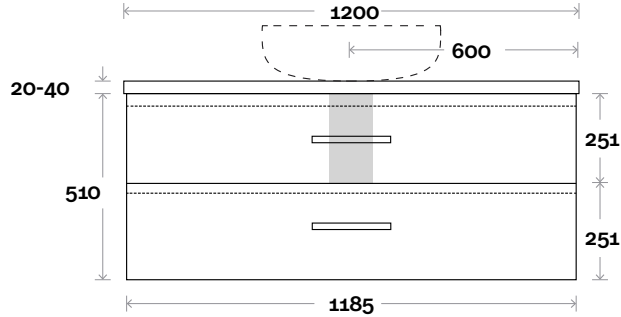

MARQUIS

Trademarq

Trademarq 12 1200mm all drawer centre basin

Top Thickness

Casa Ceramic top: 20mm
Davos: 40mm
Symphony: 20mm
Nova: 25mm

Note:

- Casa/Davos waste centre: 600mm
- Nova waste centre: 600mm
- Symphony waste centre: 600mm std (may vary depending on basin)

Profile

Configuration

Kick

Legs

Wallmount

Top Drawer Box

All measurements are in 'mm' and are approximate and to be used as a guide only. Installation preparations are not recommended without product onsite.

MARQUIS

Trademarq

Trademarq 13 1500mm all drawer centre basin

Top Thickness

Symphony: 20mm
Nova: 25mm

Note:

- Nova waste centre: 750mm
- Symphony waste centre: 750mm std (may vary depending on basin)

Plumbing allowance