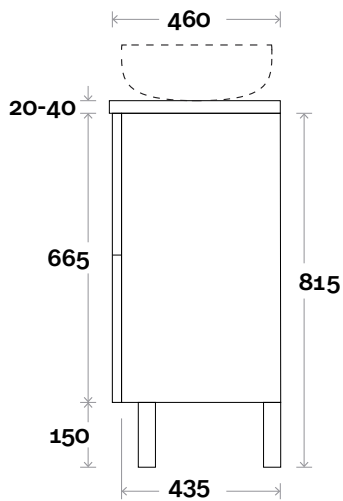

Plumbing allowance

Profile

Configuration

Kick

Legs

Wallmount

All measurements are in 'mm' and are approximate and to be used as a guide only. Installation preparations are not recommended without product onsite.

MARQUIS

Trademarq

Trademarq 4 1200mm centre basin

Top Thickness

Casa Ceramic top: 20mm
Davos: 40mm
Symphony: 20mm
Nova: 25mm

Note:

- Casa/Davos waste centre: 600mm
- Nova waste centre: 600mm
- Symphony waste centre: 600mm std (may vary depending on basin)
- Available in Left or Right hand drawers

Profile

Configuration

Kick

Legs

Wallmount

All measurements are in 'mm' and are approximate and to be used as a guide only. Installation preparations are not recommended without product onsite.

MARQUIS

Trademarq

Top Thickness

Symphony: 20mm

Nova: 25mm

Note:

• Nova waste centre: 750mm

• Symphony waste centre:
750mm std (may vary depending on basin)

Trademarq 5 1500mm centre basin

Plumbing allowance