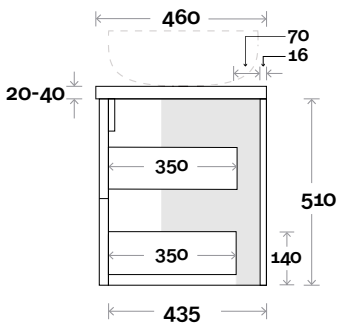

Top Thickness

Casa Ceramic top: 20mm

Davos: 40mm

Symphony: 20mm

Nova: 25mm

Note:

- Casa/Davos waste centre: 300mm
- Nova waste centre: 300mm
- Symphony waste centre: 300mm std (may vary depending on basin)

Plumbing allowance

Profile

Configuration

Kick

Legs

Wallmount

Top Drawer Box

All measurements are in 'mm' and are approximate and to be used as a guide only. Installation preparations are not recommended without product onsite.

MARQUIS

Trademarq

Trademarq 10 750mm all drawer centre basin

Top Thickness

Casa Ceramic top: 20mm
Davos: 40mm
Symphony: 20mm
Nova: 25mm

Note:

- Casa/Davos waste centre: 375mm
- Nova waste centre: 375mm
- Symphony waste centre: 375mm std (may vary depending on basin)