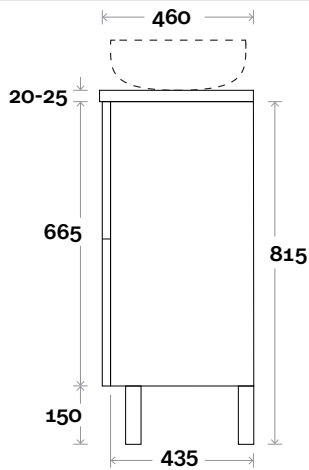

Profile

Configuration

Kick

Legs

Wallmount

Top Drawer Box

All measurements are in 'mm' and are approximate and to be used as a guide only. Installation preparations are not recommended without product onsite.

MARQUIS

Trademarq

Trademarq 14 1800mm all drawer centre basin

Top Thickness

Symphony: 20mm
Nova: 25mm

Note:

- Nova waste centre: 900mm
- Symphony waste centre: 900mm std (may vary depending on basin)

 Plumbing allowance