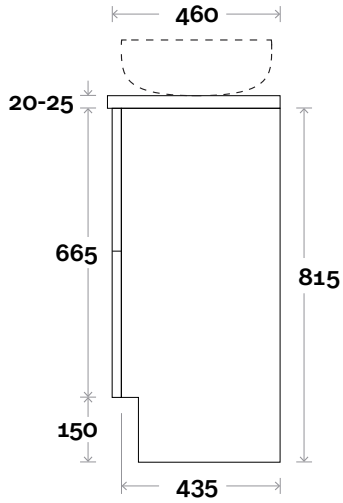

Configuration

Kick

Legs

Wallmount

All measurements are in 'mm' and are approximate and to be used as a guide only. Installation preparations are not recommended without product onsite.

MARQUIS

Trademarq

Top Thickness

Symphony: 20mm

Nova: 25mm

Note:

• Nova waste centre: 900mm

• Symphony waste centre: 900mm std (may vary depending on basin)

Trademarq 7 1800mm centre basin

Profile

Configuration

Kick

Legs

Wallmount

All measurements are in 'mm' and are approximate and to be used as a guide only. Installation preparations are not recommended without product onsite.

MARQUIS

Trademarq

Trademarq 8 1800mm double basin

Top Thickness

Symphony: 20mm

Nova: 25mm

Note:

• Nova waste centre: 550mm

• Symphony waste centre: 550mm std (may vary depending on basin)

Profile

Configuration