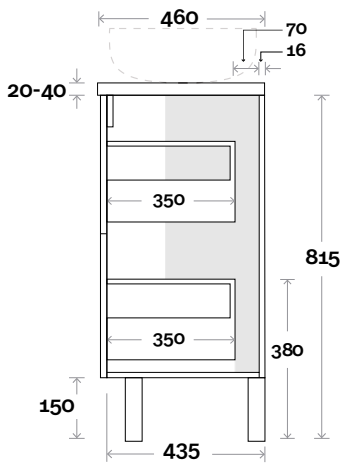

Kick

Legs

Wallmount

All measurements are in 'mm' and are approximate and to be used as a guide only. Installation preparations are not recommended without product onsite.

MARQUIS

Trademarq

Trademarq 9 600mm all drawer centre basin

Top Thickness

Casa Ceramic top: 20mm

Davos: 40mm

Symphony: 20mm

Nova: 25mm

Note:

- Casa/Davos waste centre: 300mm
- Nova waste centre: 300mm
- Symphony waste centre: 300mm std (may vary depending on basin)

Plumbing allowance

Profile

Configuration

Kick

Legs

Wallmount

Top Drawer Box

All measurements are in 'mm' and are approximate and to be used as a guide only. Installation preparations are not recommended without product onsite.

MARQUIS

Trademarq

Trademarq 10 750mm all drawer centre basin

Top Thickness

Casa Ceramic top: 20mm
Davos: 40mm
Symphony: 20mm
Nova: 25mm

Note:

- Casa/Davos waste centre: 375mm
- Nova waste centre: 375mm
- Symphony waste centre: 375mm std (may vary depending on basin)