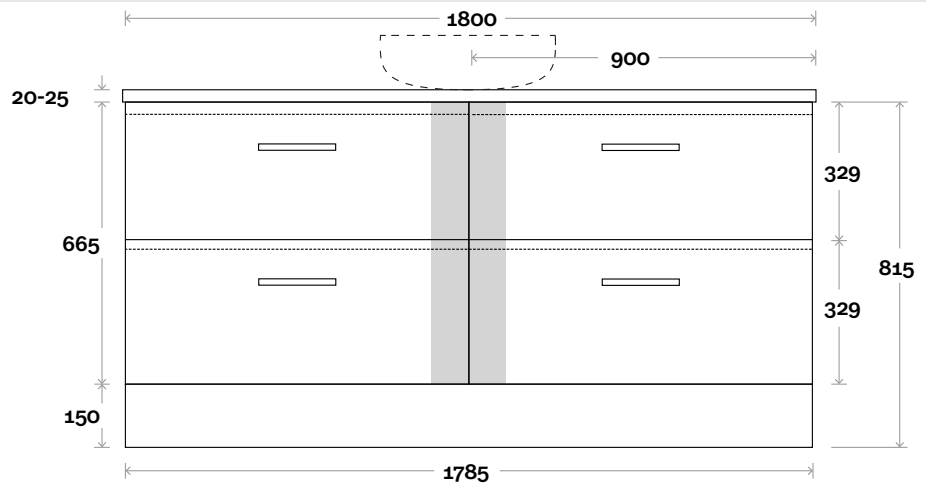

Profile

Configuration

Kick

Legs

Wallmount

Top Drawer Box

All measurements are in 'mm' and are approximate and to be used as a guide only. Installation preparations are not recommended without product onsite.

MARQUIS

Trademarq

Trademarq 14 1800mm all drawer centre basin

Top Thickness

Symphony: 20mm
Nova: 25mm

Note:

- Nova waste centre: 900mm
- Symphony waste centre: 900mm std (may vary depending on basin)

 Plumbing allowance

MARQUIS

Trademarq

Trademarq 16 1800mm all drawer double basin

Top Thickness

Symphony: 20mm
Nova: 25mm

Note:

- Nova waste centre: 550mm
- Symphony waste centre: 550mm std (may vary depending on basin)

Plumbing allowance