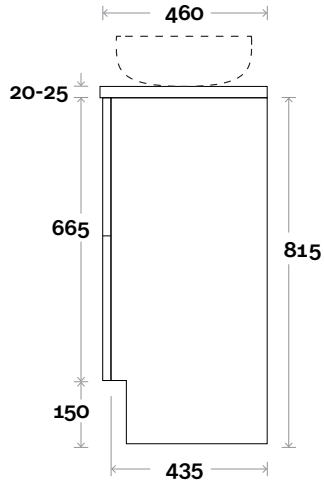

MARQUIS

Trademarq

Trademarq 12 1200mm all drawer centre basin

Top Thickness

Casa Ceramic top: 20mm
Davos: 40mm
Symphony: 20mm
Nova: 25mm

Note:

- Casa/Davos waste centre: 600mm
- Nova waste centre: 600mm
- Symphony waste centre: 600mm std (may vary depending on basin)

Profile

Configuration

Kick

Legs

Wallmount

Top Drawer Box

All measurements are in 'mm' and are approximate and to be used as a guide only. Installation preparations are not recommended without product onsite.

MARQUIS

Trademarq

Trademarq 13 1500mm all drawer centre basin

Top Thickness

Symphony: 20mm
Nova: 25mm

Note:

- Nova waste centre: 750mm
- Symphony waste centre: 750mm std (may vary depending on basin)

Plumbing allowance