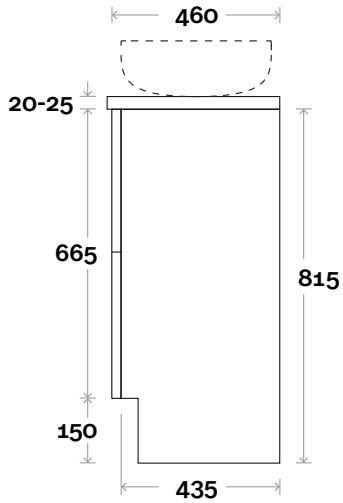

MARQUIS

Trademarq

Trademarq 4 1200mm centre basin

Top Thickness

Casa Ceramic top: 20mm
Davos: 40mm
Symphony: 20mm
Nova: 25mm

Note:

- Casa/Davos waste centre: 600mm
- Nova waste centre: 600mm
- Symphony waste centre: 600mm std (may vary depending on basin)
- Available in Left or Right hand drawers

Profile

Configuration

Kick

Legs

Wallmount

All measurements are in 'mm' and are approximate and to be used as a guide only. Installation preparations are not recommended without product onsite.

MARQUIS

Trademarq

Top Thickness

Symphony: 20mm

Nova: 25mm

Note:

• Nova waste centre: 750mm

• Symphony waste centre:
750mm std (may vary depending on basin)

Trademarq 5 1500mm centre basin

Plumbing allowance