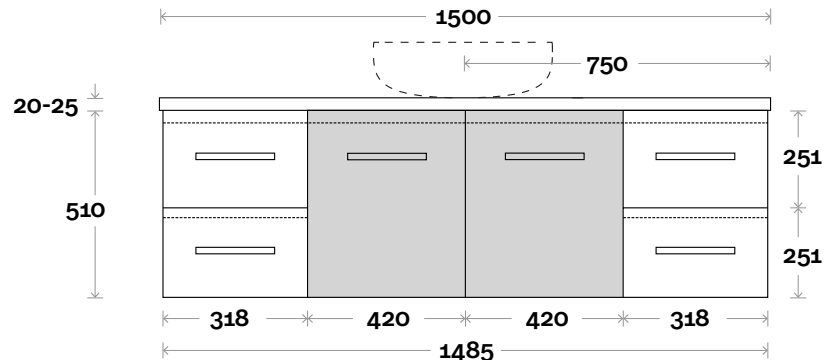

Profile

Configuration

Kick

Legs

Wallmount

All measurements are in 'mm' and are approximate and to be used as a guide only. Installation preparations are not recommended without product onsite.

MARQUIS

Trademarq

Trademarq 6 1500mm double basin

Top Thickness

Symphony: 20mm

Nova: 25mm

Note:

• Nova waste centre: 400mm

• Symphony waste centre: 400mm std (may vary depending on basin)

Profile