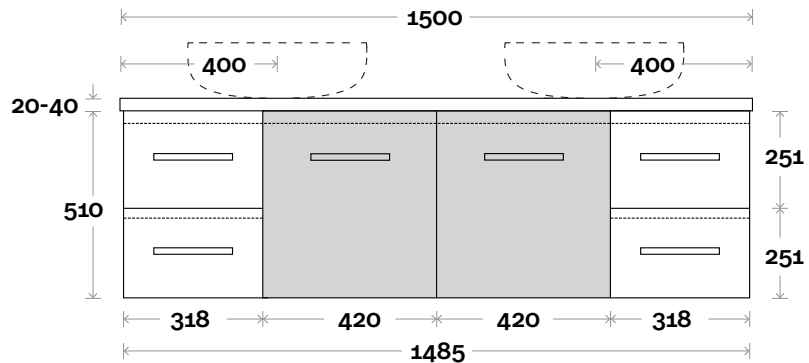

Profile

Configuration

Kick

Legs

Wallmount

All measurements are in 'mm' and are approximate and to be used as a guide only. Installation preparations are not recommended without product onsite.

MARQUIS

Trademarq

Trademarq 6 1500mm double basin

Top Thickness

Symphony: 20mm

Nova: 25mm

Note:

• Nova waste centre: 400mm

• Symphony waste centre: 400mm std (may vary depending on basin)

Profile

Configuration

Kick

Legs

Wallmount

All measurements are in 'mm' and are approximate and to be used as a guide only. Installation preparations are not recommended without product onsite.

MARQUIS

Trademarq

Top Thickness

Symphony: 20mm

Nova: 25mm

Note:

• Nova waste centre: 900mm

• Symphony waste centre: 900mm std (may vary depending on basin)

Trademarq 7 1800mm centre basin

Profile

Configuration