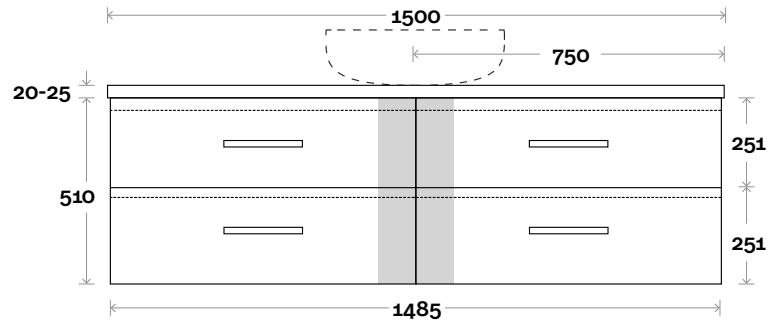

Profile

Configuration

Kick

Legs

Wallmount

Top Drawer Box

All measurements are in 'mm' and are approximate and to be used as a guide only. Installation preparations are not recommended without product onsite.

MARQUIS

Trademarq

Trademarq 14 1500mm all drawer double basin

Top Thickness

Symphony: 20mm
Nova: 25mm

Note:

- Nova waste centre: 400mm
- Symphony waste centre: 400mm std (may vary depending on basin)

Plumbing allowance