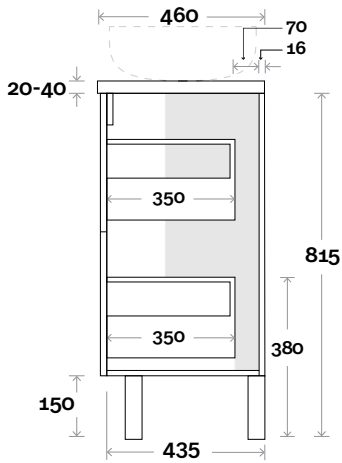

Profile

Configuration

Kick

Legs

Wallmount

Top Drawer Box

All measurements are in 'mm' and are approximate and to be used as a guide only. Installation preparations are not recommended without product onsite.

MARQUIS

Trademarq

Trademarq 14 1500mm all drawer double basin

Top Thickness

Symphony: 20mm
Nova: 25mm

Note:

- Nova waste centre: 400mm
- Symphony waste centre: 400mm std (may vary depending on basin)

Plumbing allowance

MARQUIS

Trademarq

Trademarq 14 1800mm all drawer centre basin

Top Thickness

Symphony: 20mm
Nova: 25mm

Note:

- Nova waste centre: 900mm
- Symphony waste centre: 900mm std (may vary depending on basin)

 Plumbing allowance