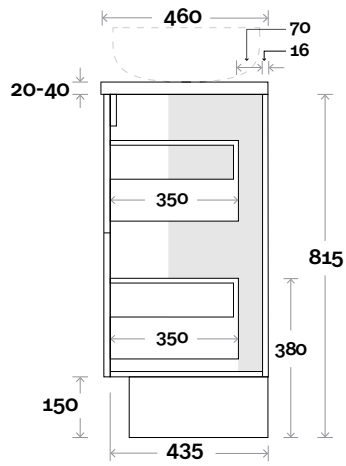

MARQUIS

Trademarq

Trademarq 11 900mm all drawer centre basin

Top Thickness

Casa Ceramic top: 20mm
Davos: 40mm
Symphony: 20mm
Nova: 25mm

Note:

- Casa/Davos waste centre: 450mm
- Nova waste centre: 450mm
- Symphony waste centre: 450mm std (may vary depending on basin)

Plumbing allowance

Profile

Configuration

Kick

Legs

Wallmount

Top Drawer Box

All measurements are in 'mm' and are approximate and to be used as a guide only. Installation preparations are not recommended without product onsite.

MARQUIS

Trademarq

Trademarq 12 1200mm all drawer centre basin

Top Thickness

Casa Ceramic top: 20mm
Davos: 40mm
Symphony: 20mm
Nova: 25mm

Note:

- Casa/Davos waste centre: 600mm
- Nova waste centre: 600mm
- Symphony waste centre: 600mm std (may vary depending on basin)

Profile

Configuration

Kick

Legs

Wallmount

Top Drawer Box

All measurements are in 'mm' and are approximate and to be used as a guide only. Installation preparations are not recommended without product onsite.