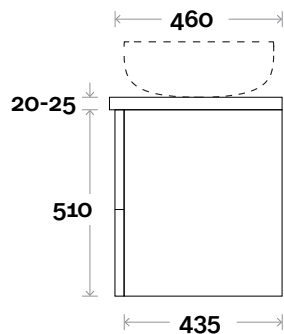

Profile

Configuration

Kick

Legs

Wallmount

All measurements are in 'mm' and are approximate and to be used as a guide only. Installation preparations are not recommended without product onsite.

MARQUIS

Trademarq

Configuration

Kick

Legs

Wallmount

All measurements are in 'mm' and are approximate and to be used as a guide only. Installation preparations are not recommended without product onsite.

MARQUIS

Trademarq

Top Thickness

Symphony: 20mm

Nova: 25mm

Note:

• Nova waste centre: 900mm

• Symphony waste centre: 900mm std (may vary depending on basin)

Trademarq 7 1800mm centre basin

Profile

Configuration

Kick

Legs

Wallmount

All measurements are in 'mm' and are approximate and to be used as a guide only. Installation preparations are not recommended without product onsite.

MARQUIS

Trademarq

Trademarq 8 1800mm double basin