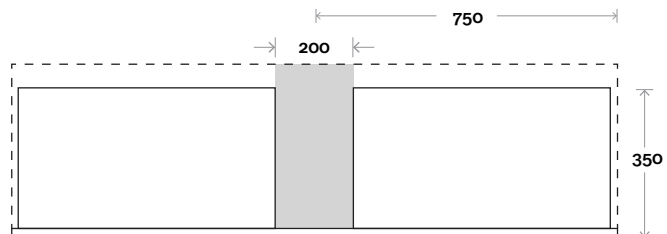

Profile

Configuration

Kick

Legs

Wallmount

Top Drawer Box

All measurements are in 'mm' and are approximate and to be used as a guide only. Installation preparations are not recommended without product onsite.