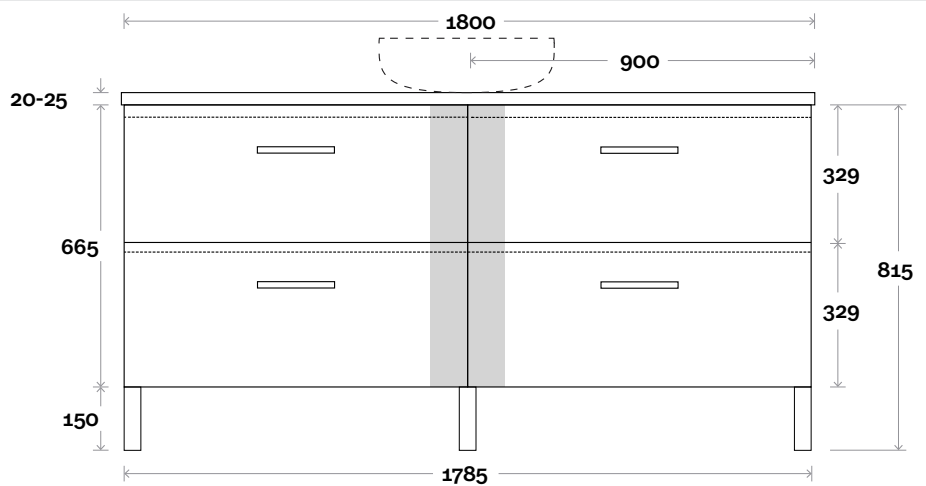

Profile

Configuration

Kick

Legs

Wallmount

Top Drawer Box

All measurements are in 'mm' and are approximate and to be used as a guide only. Installation preparations are not recommended without product onsite.

MARQUIS

Trademarq

Trademarq 14 1800mm all drawer centre basin

Top Thickness

Symphony: 20mm
Nova: 25mm

Note:

- Nova waste centre: 900mm
- Symphony waste centre: 900mm std (may vary depending on basin)

 Plumbing allowance