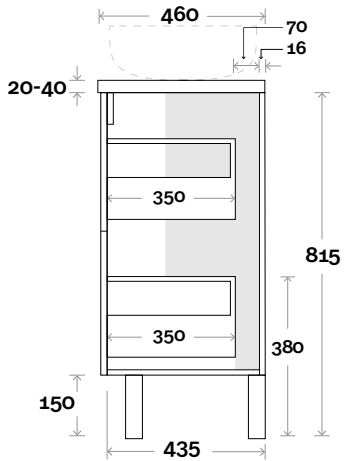

Profile

Configuration

Kick

Legs

Wallmount

Top Drawer Box

All measurements are in 'mm' and are approximate and to be used as a guide only. Installation preparations are not recommended without product onsite.

Plumbing allowance

Profile

Configuration

Kick

Legs

Wallmount

Top Drawer Box

All measurements are in 'mm' and are approximate and to be used as a guide only. Installation preparations are not recommended without product onsite.

MARQUIS

Trademarq

Trademarq 12 1200mm all drawer centre basin

Top Thickness

Casa Ceramic top: 20mm
Davos: 40mm
Symphony: 20mm
Nova: 25mm

Note:

- Casa/Davos waste centre: 600mm
- Nova waste centre: 600mm
- Symphony waste centre: 600mm std (may vary depending on basin)