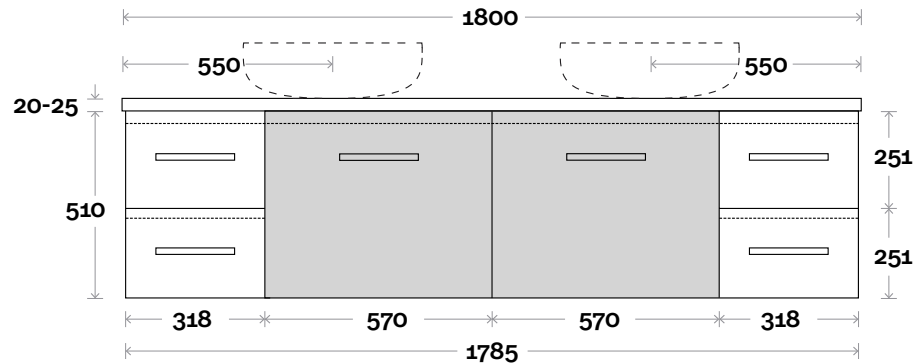

Kick

Legs

Wallmount

All measurements are in 'mm' and are approximate and to be used as a guide only. Installation preparations are not recommended without product onsite.

MARQUIS

Trademarq

Trademarq 8 1800mm double basin

Kick

Legs

Wallmount

All measurements are in 'mm' and are approximate and to be used as a guide only. Installation preparations are not recommended without product onsite.

MARQUIS

Trademarq

Trademarq 9 600mm all drawer centre basin