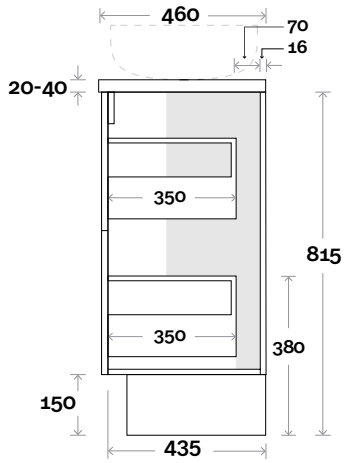

Profile

Configuration

Kick

Legs

Wallmount

Top Drawer Box

All measurements are in 'mm' and are approximate and to be used as a guide only. Installation preparations are not recommended without product onsite.

MARQUIS

Trademarq

Trademarq 11 900mm all drawer centre basin

Top Thickness

Casa Ceramic top: 20mm
Davos: 40mm
Symphony: 20mm
Nova: 25mm

Note:

- Casa/Davos waste centre: 450mm
- Nova waste centre: 450mm
- Symphony waste centre: 450mm std (may vary depending on basin)

Plumbing allowance

Profile

Configuration

Kick

Legs

Wallmount

Top Drawer Box

All measurements are in 'mm' and are approximate and to be used as a guide only. Installation preparations are not recommended without product onsite.

MARQUIS

Trademarq

Trademarq 12 1200mm all drawer centre basin

Top Thickness

Casa Ceramic top: 20mm
Davos: 40mm
Symphony: 20mm
Nova: 25mm

Note:

- Casa/Davos waste centre: 600mm
- Nova waste centre: 600mm
- Symphony waste centre: 600mm std (may vary depending on basin)