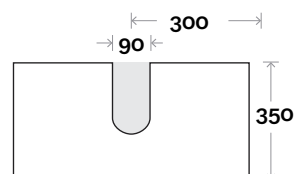

Top Thickness

Casa Ceramic top: 20mm

Davos: 40mm

Symphony: 20mm

Nova: 25mm

Note:

- Casa/Davos waste centre: 300mm
- Nova waste centre: 300mm
- Symphony waste centre: 300mm std (may vary depending on basin)

Plumbing allowance

Profile

Configuration

Kick

Legs

Wallmount

Top Drawer Box

All measurements are in 'mm' and are approximate and to be used as a guide only. Installation preparations are not recommended without product onsite.

MARQUIS

Trademarq

Trademarq 10 750mm all drawer centre basin

Top Thickness

Casa Ceramic top: 20mm
Davos: 40mm
Symphony: 20mm
Nova: 25mm

Note:

- Casa/Davos waste centre: 375mm
- Nova waste centre: 375mm
- Symphony waste centre: 375mm std (may vary depending on basin)