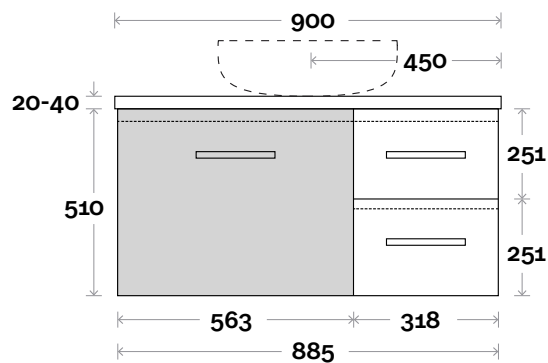

MARQUIS

Trademarq

Trademarq 2 750mm centre basin

Top Thickness

Casa Ceramic top: 20mm
Davos: 40mm
Symphony: 20mm
Nova: 25mm

Note:

- Casa/Davos waste centre: 375mm
- Nova waste centre: 375mm
- Symphony waste centre: 375mm std (may vary depending on basin)
- Available in Left or Right hand drawers

MARQUIS

Trademarq

Trademarq 3 900mm centre basin

Top Thickness

Casa Ceramic top: 20mm
Davos: 40mm
Symphony: 20mm
Nova: 25mm

Note:

- Casa/Davos waste centre: 450mm
- Nova waste centre: 450mm
- Symphony waste centre: 450mm std (may vary depending on basin)
- Available in Left or Right hand drawers

Plumbing allowance

Profile

Configuration

Kick

Legs

Wallmount

All measurements are in 'mm' and are approximate and to be used as a guide only. Installation preparations are not recommended without product onsite.

MARQUIS

Trademarq

Trademarq 4 1200mm centre basin

Top Thickness

Casa Ceramic top: 20mm
Davos: 40mm
Symphony: 20mm
Nova: 25mm

Note:

- Casa/Davos waste centre: 600mm
- Nova waste centre: 600mm
- Symphony waste centre: 600mm std (may vary depending on basin)
- Available in Left or Right hand drawers