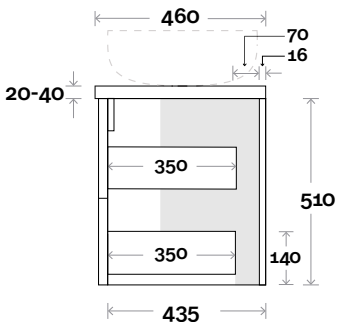

Profile

Configuration

Kick

Legs

Wallmount

Top Drawer Box

All measurements are in 'mm' and are approximate and to be used as a guide only. Installation preparations are not recommended without product onsite.

MARQUIS

Trademarq

Trademarq 16 1800mm all drawer double basin

Top Thickness

Symphony: 20mm
Nova: 25mm

Note:

- Nova waste centre: 550mm
- Symphony waste centre: 550mm std (may vary depending on basin)

Plumbing allowance