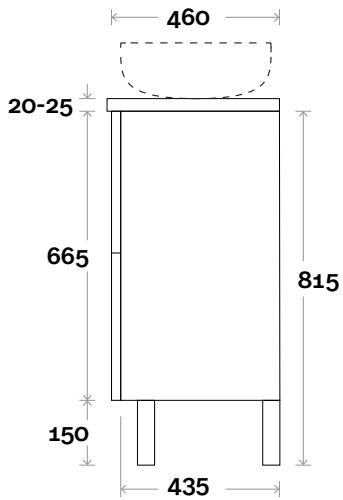

Configuration

Kick

Legs

Wallmount

All measurements are in 'mm' and are approximate and to be used as a guide only. Installation preparations are not recommended without product onsite.

MARQUIS

Trademarq

Top Thickness

Kick

Legs

Wallmount

All measurements are in 'mm' and are approximate and to be used as a guide only. Installation preparations are not recommended without product onsite.

MARQUIS

Trademarq

Trademarq 8 1800mm double basin

Top Thickness

Symphony: 20mm

Nova: 25mm

Note:

• Nova waste centre: 550mm

• Symphony waste centre: 550mm std (may vary depending on basin)

Profile

Configuration

Kick

Legs

Wallmount

All measurements are in 'mm' and are approximate and to be used as a guide only. Installation preparations are not recommended without product onsite.

MARQUIS

Trademarq

Trademarq 9 600mm all drawer centre basin