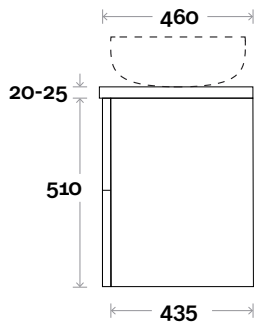

Profile

Configuration

Kick

Legs

Wallmount

Top Drawer Box

All measurements are in 'mm' and are approximate and to be used as a guide only. Installation preparations are not recommended without product onsite.

MARQUIS

Trademarq

Trademarq 14 1500mm all drawer double basin

Top Thickness

Symphony: 20mm
Nova: 25mm

Note:

- Nova waste centre: 400mm
- Symphony waste centre: 400mm std (may vary depending on basin)

Plumbing allowance