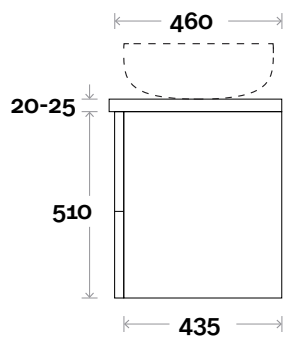

Profile

Configuration

Kick

Legs

Wallmount

All measurements are in 'mm' and are approximate and to be used as a guide only. Installation preparations are not recommended without product onsite.

MARQUIS

Trademarq

Trademarq 6 1500mm double basin

Top Thickness

Symphony: 20mm

Nova: 25mm

Note:

• Nova waste centre: 400mm

• Symphony waste centre: 400mm std (may vary depending on basin)

Profile

Configuration

Kick

Legs

Wallmount

All measurements are in 'mm' and are approximate and to be used as a guide only. Installation preparations are not recommended without product onsite.

MARQUIS

Trademarq

Top Thickness

Symphony: 20mm

Nova: 25mm

Note:

• Nova waste centre: 900mm

• Symphony waste centre: 900mm std (may vary depending on basin)

Trademarq 7 1800mm centre basin

Profile

Configuration