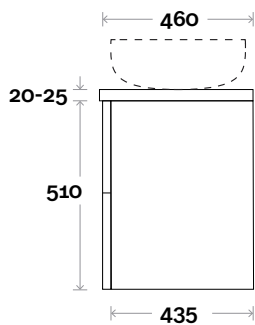

Profile

Configuration

Kick

Legs

Wallmount

Top Drawer Box

All measurements are in 'mm' and are approximate and to be used as a guide only. Installation preparations are not recommended without product onsite.

MARQUIS

Trademarq

Trademarq 14 1800mm all drawer centre basin

Top Thickness

Symphony: 20mm
Nova: 25mm

Note:

- Nova waste centre: 900mm
- Symphony waste centre: 900mm std (may vary depending on basin)

 Plumbing allowance

MARQUIS

Trademarq

Trademarq 16 1800mm all drawer double basin

Top Thickness

Symphony: 20mm
Nova: 25mm

Note:

- Nova waste centre: 550mm
- Symphony waste centre: 550mm std (may vary depending on basin)

Plumbing allowance