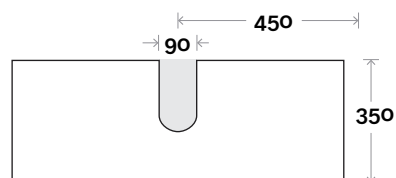

MARQUIS

Trademarq

Trademarq 11 900mm all drawer centre basin

Top Thickness

Casa Ceramic top: 20mm
Davos: 40mm
Symphony: 20mm
Nova: 25mm

Note:

- Casa/Davos waste centre: 450mm
- Nova waste centre: 450mm
- Symphony waste centre: 450mm std (may vary depending on basin)

Plumbing allowance

Profile

Configuration

Kick

Legs

Wallmount

Top Drawer Box

All measurements are in 'mm' and are approximate and to be used as a guide only. Installation preparations are not recommended without product onsite.

MARQUIS

Trademarq

Trademarq 12 1200mm all drawer centre basin

Top Thickness

Casa Ceramic top: 20mm
Davos: 40mm
Symphony: 20mm
Nova: 25mm

Note:

- Casa/Davos waste centre: 600mm
- Nova waste centre: 600mm
- Symphony waste centre: 600mm std (may vary depending on basin)