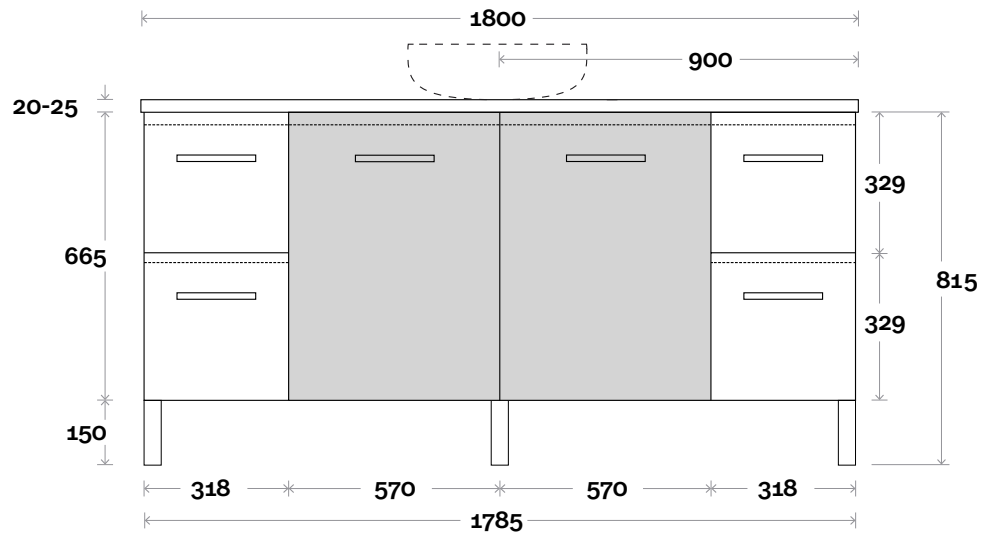

Configuration

Kick

Legs

Wallmount

All measurements are in 'mm' and are approximate and to be used as a guide only. Installation preparations are not recommended without product onsite.

MARQUIS

Trademarq

Top Thickness

Symphony: 20mm

Nova: 25mm

Note:

• Nova waste centre: 900mm

• Symphony waste centre: 900mm std (may vary depending on basin)

Trademarq 7 1800mm centre basin

Profile

Configuration

Kick

Legs

Wallmount

All measurements are in 'mm' and are approximate and to be used as a guide only. Installation preparations are not recommended without product onsite.

MARQUIS

Trademarq

Trademarq 8 1800mm double basin