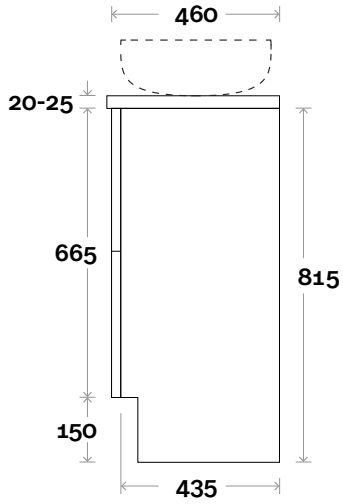

Kick

Legs

Wallmount

All measurements are in 'mm' and are approximate and to be used as a guide only. Installation preparations are not recommended without product onsite.

MARQUIS

Trademarq

Trademarq 8 1800mm double basin

Top Thickness

Symphony: 20mm

Nova: 25mm

Note:

• Nova waste centre: 550mm

• Symphony waste centre: 550mm std (may vary depending on basin)

Profile

Configuration

Kick

Legs

Wallmount

All measurements are in 'mm' and are approximate and to be used as a guide only. Installation preparations are not recommended without product onsite.

MARQUIS

Trademarq

Trademarq 9 600mm all drawer centre basin

Top Thickness

Casa Ceramic top: 20mm

Davos: 40mm

Symphony: 20mm

Nova: 25mm

Note:

- Casa/Davos waste centre: 300mm
- Nova waste centre: 300mm
- Symphony waste centre: 300mm std (may vary depending on basin)

Plumbing allowance