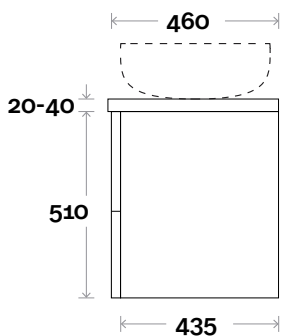

MARQUIS

Trademarq

Trademarq 4 1200mm centre basin

Top Thickness

Casa Ceramic top: 20mm
Davos: 40mm
Symphony: 20mm
Nova: 25mm

Note:

- Casa/Davos waste centre: 600mm
- Nova waste centre: 600mm
- Symphony waste centre: 600mm std (may vary depending on basin)
- Available in Left or Right hand drawers

Profile

Configuration

Kick

Legs

Wallmount

All measurements are in 'mm' and are approximate and to be used as a guide only. Installation preparations are not recommended without product onsite.

MARQUIS

Trademarq

Top Thickness

Symphony: 20mm

Nova: 25mm

Note:

• Nova waste centre: 750mm

• Symphony waste centre:
750mm std (may vary depending on basin)

Trademarq 5 1500mm centre basin

Plumbing allowance