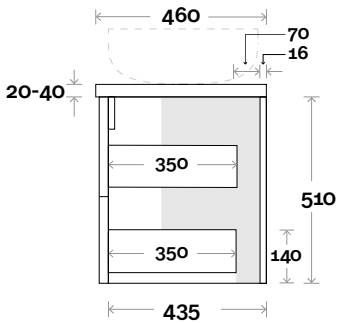

Profile

Configuration

Kick

Legs

Wallmount

Top Drawer Box

All measurements are in 'mm' and are approximate and to be used as a guide only. Installation preparations are not recommended without product onsite.

MARQUIS

Trademarq

Trademarq 14 1800mm all drawer centre basin

Top Thickness

Symphony: 20mm
Nova: 25mm

Note:

- Nova waste centre: 900mm
- Symphony waste centre: 900mm std (may vary depending on basin)

 Plumbing allowance