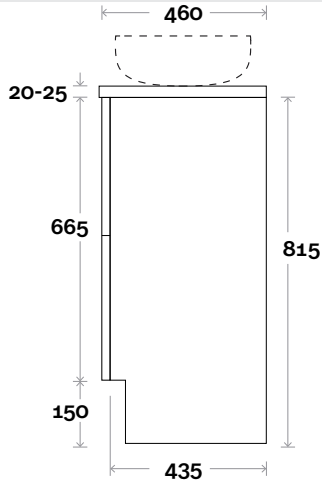

Profile

Configuration

Kick

Legs

Wallmount

Top Drawer Box

All measurements are in 'mm' and are approximate and to be used as a guide only. Installation preparations are not recommended without product onsite.

MARQUIS

Trademarq

Trademarq 14 1800mm all drawer centre basin

Top Thickness

Symphony: 20mm
Nova: 25mm

Note:

- Nova waste centre: 900mm
- Symphony waste centre: 900mm std (may vary depending on basin)

 Plumbing allowance

MARQUIS

Trademarq

Trademarq 16 1800mm all drawer double basin

Top Thickness

Symphony: 20mm
Nova: 25mm

Note:

- Nova waste centre: 550mm
- Symphony waste centre: 550mm std (may vary depending on basin)

Plumbing allowance