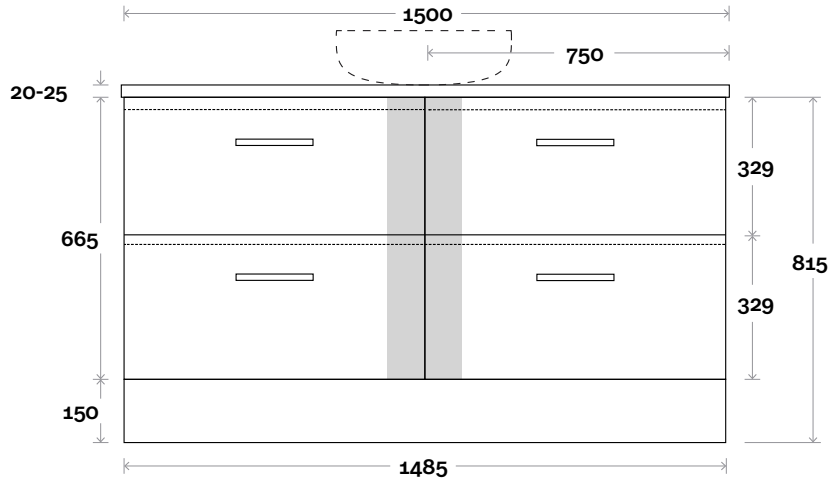

Profile

Configuration

Kick

Legs

Wallmount

Top Drawer Box

All measurements are in 'mm' and are approximate and to be used as a guide only. Installation preparations are not recommended without product onsite.

MARQUIS

Trademarq

Trademarq 13 1500mm all drawer centre basin

Top Thickness

Symphony: 20mm
Nova: 25mm

Note:

- Nova waste centre: 750mm
- Symphony waste centre: 750mm std (may vary depending on basin)

Plumbing allowance

MARQUIS

Trademarq

Trademarq 14 1500mm all drawer double basin

Top Thickness

Symphony: 20mm
Nova: 25mm

Note:

- Nova waste centre: 400mm
- Symphony waste centre: 400mm std (may vary depending on basin)

Plumbing allowance