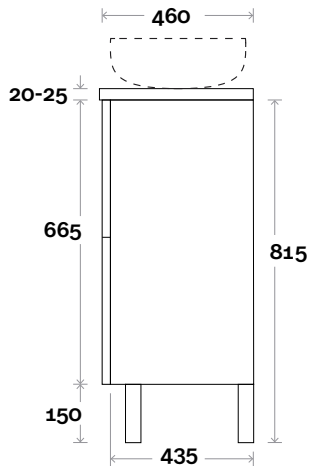

Profile

Configuration

Kick

Legs

Wallmount

Top Drawer Box

All measurements are in 'mm' and are approximate and to be used as a guide only. Installation preparations are not recommended without product onsite.

MARQUIS

Trademarq

Trademarq 13 1500mm all drawer centre basin

Top Thickness

Symphony: 20mm
Nova: 25mm

Note:

- Nova waste centre: 750mm
- Symphony waste centre: 750mm std (may vary depending on basin)

Plumbing allowance

MARQUIS

Trademarq

Trademarq 14 1500mm all drawer double basin

Top Thickness

Symphony: 20mm
Nova: 25mm

Note:

- Nova waste centre: 400mm
- Symphony waste centre: 400mm std (may vary depending on basin)

Plumbing allowance