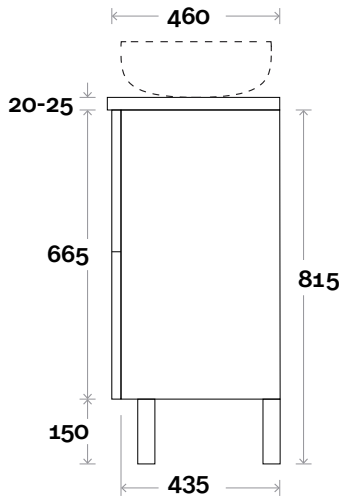

Profile

Configuration

Kick

Legs

Wallmount

All measurements are in 'mm' and are approximate and to be used as a guide only. Installation preparations are not recommended without product onsite.

MARQUIS

Trademarq

Trademarq 6 1500mm double basin

Top Thickness

Symphony: 20mm

Nova: 25mm

Note:

• Nova waste centre: 400mm

• Symphony waste centre: 400mm std (may vary depending on basin)

Profile

Configuration

Kick

Legs

Wallmount

All measurements are in 'mm' and are approximate and to be used as a guide only. Installation preparations are not recommended without product onsite.

MARQUIS

Trademarq

Top Thickness

Symphony: 20mm

Nova: 25mm

Note:

• Nova waste centre: 900mm

• Symphony waste centre: 900mm std (may vary depending on basin)

Trademarq 7 1800mm centre basin

Profile

Configuration