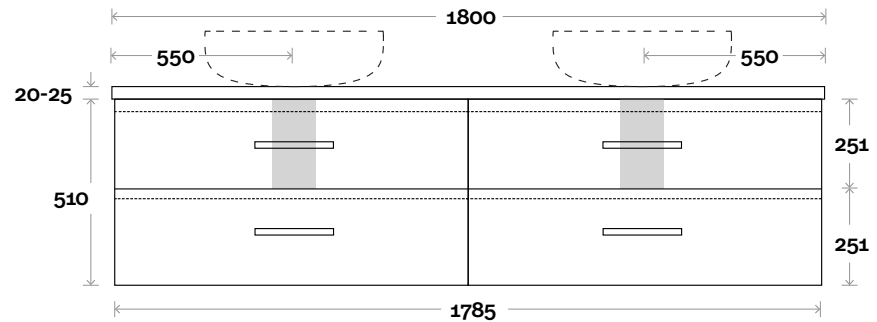

Profile

Configuration

Kick

Legs

Wallmount

All measurements are in 'mm' and are approximate and to be used as a guide only. Installation preparations are not recommended without product onsite.

MARQUIS

Trademarq

MARQUIS

Trademarq

Trademarq 16 1800mm all drawer double basin

Top Thickness

Symphony: 20mm
Nova: 25mm

Note:

- Nova waste centre: 550mm
- Symphony waste centre: 550mm std (may vary depending on basin)

Plumbing allowance

Profile

Configuration

Kick

Legs

Wallmount

Top Drawer Box

All measurements are in 'mm' and are approximate and to be used as a guide only. Installation preparations are not recommended without product onsite.