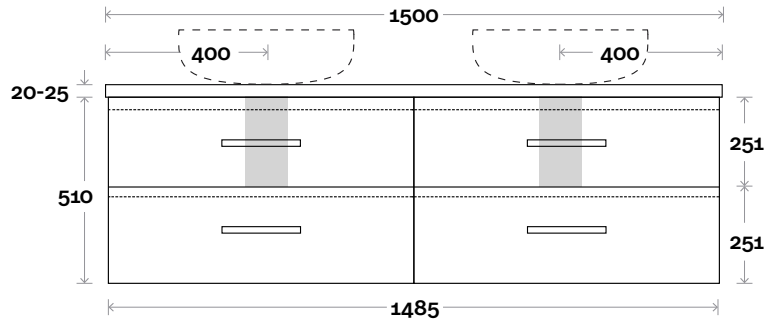

Profile

Configuration

Kick

Legs

Wallmount

Top Drawer Box

All measurements are in 'mm' and are approximate and to be used as a guide only. Installation preparations are not recommended without product onsite.

MARQUIS

Trademarq

Trademarq 14 1800mm all drawer centre basin

Top Thickness

Symphony: 20mm
Nova: 25mm

Note:

- Nova waste centre: 900mm
- Symphony waste centre: 900mm std (may vary depending on basin)

 Plumbing allowance