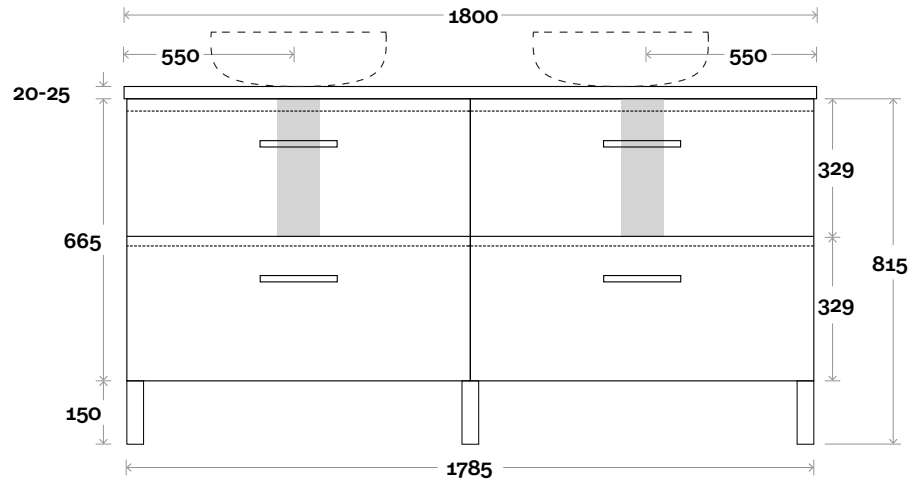

Profile

Configuration

Kick

Legs

Wallmount

Top Drawer Box

All measurements are in 'mm' and are approximate and to be used as a guide only. Installation preparations are not recommended without product onsite.

MARQUIS

Trademarq

Trademarq 16 1800mm all drawer double basin

Top Thickness

Symphony: 20mm
Nova: 25mm

Note:

- Nova waste centre: 550mm
- Symphony waste centre: 550mm std (may vary depending on basin)

Plumbing allowance