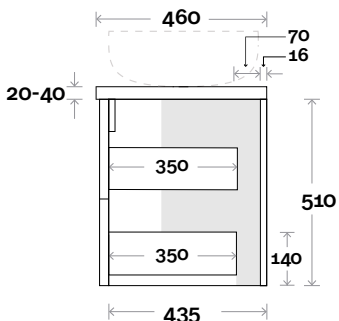

Profile

Configuration

Kick

Legs

Wallmount

Top Drawer Box

All measurements are in 'mm' and are approximate and to be used as a guide only. Installation preparations are not recommended without product onsite.

Plumbing allowance

Profile

Configuration

Kick

Legs

Wallmount

Top Drawer Box

All measurements are in 'mm' and are approximate and to be used as a guide only. Installation preparations are not recommended without product onsite.

MARQUIS

Trademarq

Trademarq 12 1200mm all drawer centre basin

Top Thickness

Casa Ceramic top: 20mm
Davos: 40mm
Symphony: 20mm
Nova: 25mm

Note:

- Casa/Davos waste centre: 600mm
- Nova waste centre: 600mm
- Symphony waste centre: 600mm std (may vary depending on basin)