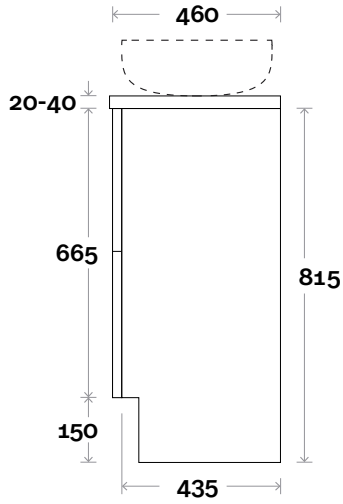

Plumbing allowance

Profile

Configuration

Kick

Legs

Wallmount

All measurements are in 'mm' and are approximate and to be used as a guide only. Installation preparations are not recommended without product onsite.

MARQUIS

Trademarq

Trademarq 3 900mm centre basin

Top Thickness

Casa Ceramic top: 20mm
Davos: 40mm
Symphony: 20mm
Nova: 25mm

Note:

- Casa/Davos waste centre: 450mm
- Nova waste centre: 450mm
- Symphony waste centre: 450mm std (may vary depending on basin)
- Available in Left or Right hand drawers

MARQUIS

Trademarq

Trademarq 4 1200mm centre basin

Top Thickness

Casa Ceramic top: 20mm
Davos: 40mm
Symphony: 20mm
Nova: 25mm

Note:

- Casa/Davos waste centre: 600mm
- Nova waste centre: 600mm
- Symphony waste centre: 600mm std (may vary depending on basin)
- Available in Left or Right hand drawers