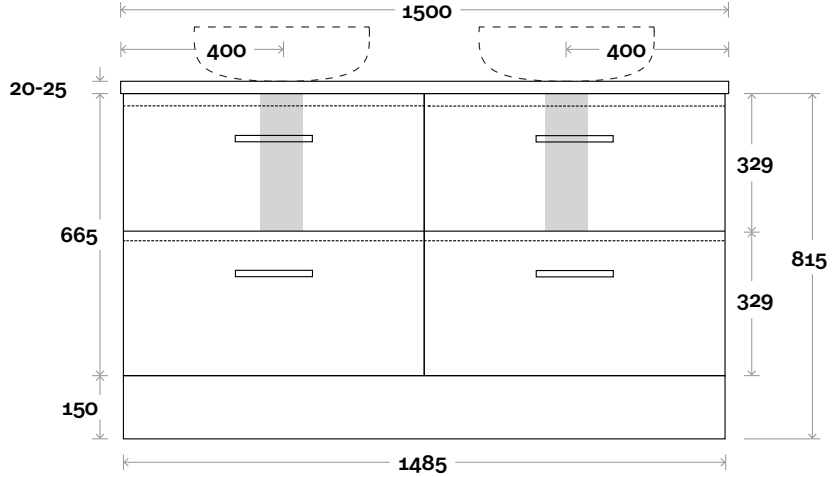

Profile

Configuration

Kick

Legs

Wallmount

Top Drawer Box

All measurements are in 'mm' and are approximate and to be used as a guide only. Installation preparations are not recommended without product onsite.

MARQUIS

Trademarq

Trademarq 14 1500mm all drawer double basin

Top Thickness

Symphony: 20mm
Nova: 25mm

Note:

- Nova waste centre: 400mm
- Symphony waste centre: 400mm std (may vary depending on basin)

Plumbing allowance

MARQUIS

Trademarq

Trademarq 14 1800mm all drawer centre basin

Top Thickness

Symphony: 20mm
Nova: 25mm

Note:

- Nova waste centre: 900mm
- Symphony waste centre: 900mm std (may vary depending on basin)

 Plumbing allowance