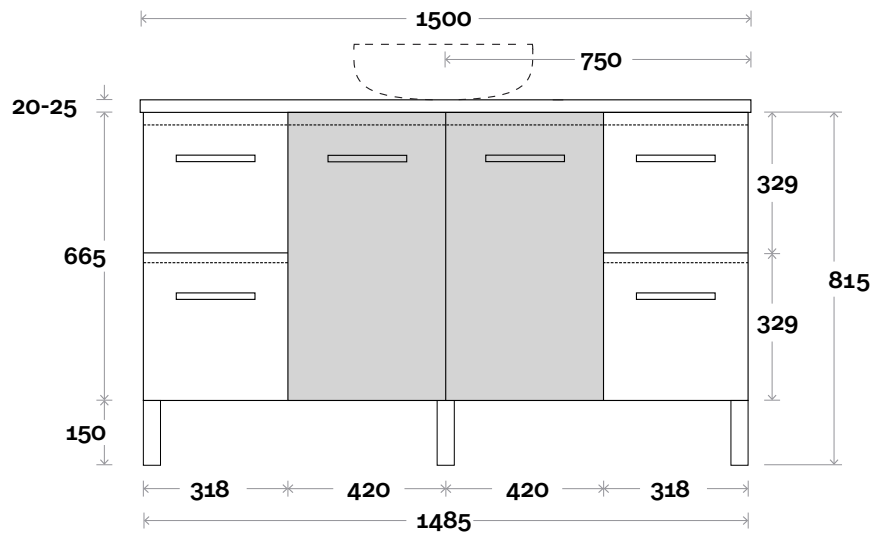

Profile

Configuration

Kick

Legs

Wallmount

All measurements are in 'mm' and are approximate and to be used as a guide only. Installation preparations are not recommended without product onsite.

MARQUIS

Trademarq

Top Thickness

Symphony: 20mm

Nova: 25mm

Note:

• Nova waste centre: 750mm

• Symphony waste centre:
750mm std (may vary depending on basin)

Trademarq 5 1500mm centre basin

Plumbing allowance