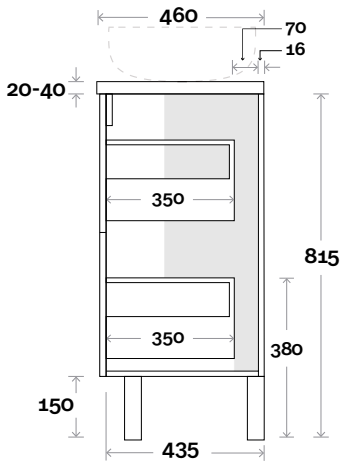

MARQUIS

Trademarq

Trademarq 14 1800mm all drawer centre basin

Top Thickness

Symphony: 20mm
Nova: 25mm

Note:

- Nova waste centre: 900mm
- Symphony waste centre: 900mm std (may vary depending on basin)

 Plumbing allowance

Profile

Configuration

Kick

Legs

Wallmount

Top Drawer Box

All measurements are in 'mm' and are approximate and to be used as a guide only. Installation preparations are not recommended without product onsite.

MARQUIS

Trademarq

Trademarq 16 1800mm all drawer double basin

Top Thickness

Symphony: 20mm
Nova: 25mm

Note:

- Nova waste centre: 550mm
- Symphony waste centre: 550mm std (may vary depending on basin)

Plumbing allowance