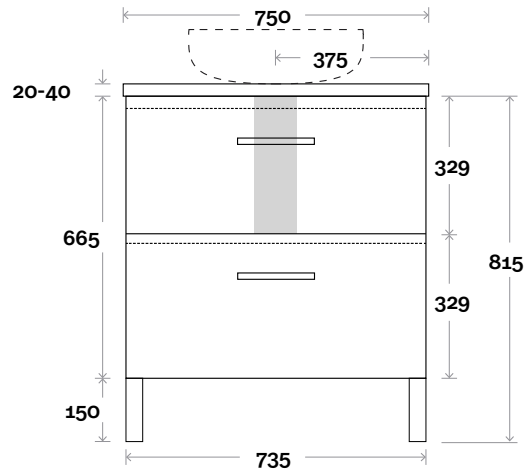

Profile

Configuration

Kick

Legs

Wallmount

Top Drawer Box

All measurements are in 'mm' and are approximate and to be used as a guide only. Installation preparations are not recommended without product onsite.

MARQUIS

Trademarq

Trademarq 10 750mm all drawer centre basin

Top Thickness

Casa Ceramic top: 20mm
Davos: 40mm
Symphony: 20mm
Nova: 25mm

Note:

- Casa/Davos waste centre: 375mm
- Nova waste centre: 375mm
- Symphony waste centre: 375mm std (may vary depending on basin)