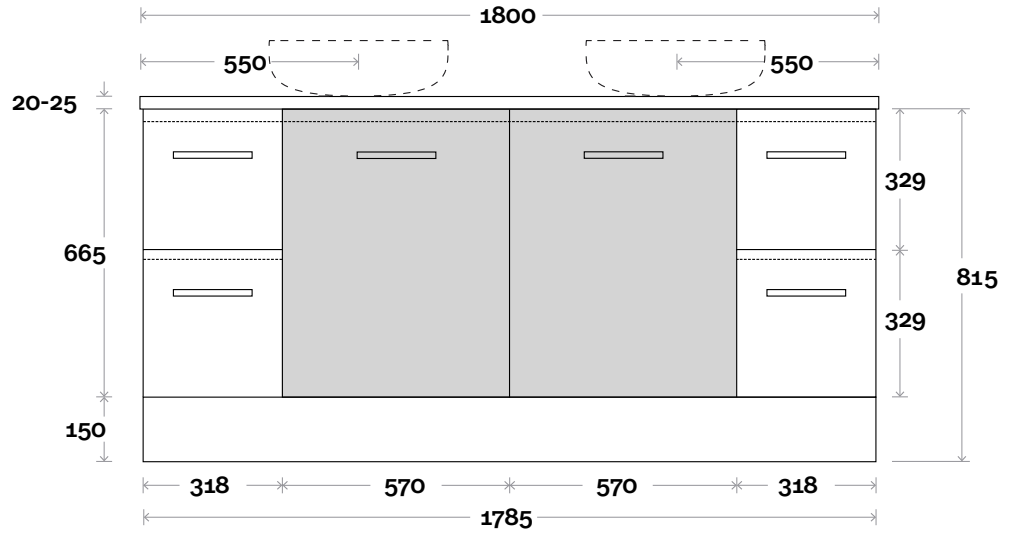

Kick

Legs

Wallmount

All measurements are in 'mm' and are approximate and to be used as a guide only. Installation preparations are not recommended without product onsite.

MARQUIS

Trademarq

Trademarq 8 1800mm double basin

Top Thickness

Symphony: 20mm

Nova: 25mm

Note:

• Nova waste centre: 550mm

• Symphony waste centre: 550mm std (may vary depending on basin)

Profile

Configuration

Kick

Legs

Wallmount

All measurements are in 'mm' and are approximate and to be used as a guide only. Installation preparations are not recommended without product onsite.

MARQUIS

Trademarq

Trademarq 9 600mm all drawer centre basin