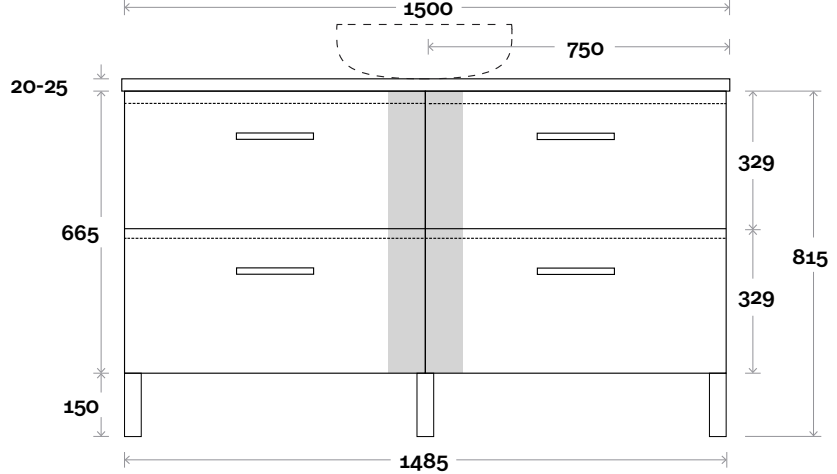

Profile

Configuration

Kick

Legs

Wallmount

Top Drawer Box

All measurements are in 'mm' and are approximate and to be used as a guide only. Installation preparations are not recommended without product onsite.

MARQUIS

Trademarq

Trademarq 13 1500mm all drawer centre basin

Top Thickness

Symphony: 20mm
Nova: 25mm

Note:

- Nova waste centre: 750mm
- Symphony waste centre: 750mm std (may vary depending on basin)

Plumbing allowance