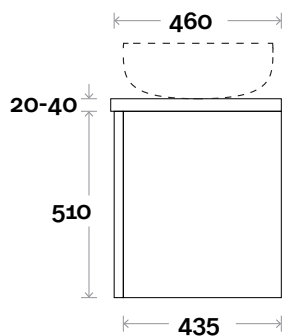

MARQUIS

Trademarq

Trademarq 1 600mm centre basin

Top Thickness

Casa Ceramic top: 20mm
Davos: 40mm
Symphony: 20mm
Nova: 25mm

Note:

- Casa/Davos waste centre: 300mm
- Nova waste centre: 300mm
- Symphony waste centre: 300mm std (may vary depending on basin)

 Plumbing allowance

Profile

Configuration

Kick

Legs

Wallmount

All measurements are in 'mm' and are approximate and to be used as a guide only. Installation preparations are not recommended without product onsite.

MARQUIS

Trademarq

Trademarq 2 750mm centre basin

Top Thickness

Casa Ceramic top: 20mm
Davos: 40mm
Symphony: 20mm
Nova: 25mm

Note:

- Casa/Davos waste centre: 375mm
- Nova waste centre: 375mm
- Symphony waste centre: 375mm std (may vary depending on basin)
- Available in Left or Right hand drawers

MARQUIS

Trademarq

Trademarq 3 900mm centre basin

Top Thickness

Casa Ceramic top: 20mm
Davos: 40mm
Symphony: 20mm
Nova: 25mm

Note:

- Casa/Davos waste centre: 450mm
- Nova waste centre: 450mm
- Symphony waste centre: 450mm std (may vary depending on basin)
- Available in Left or Right hand drawers