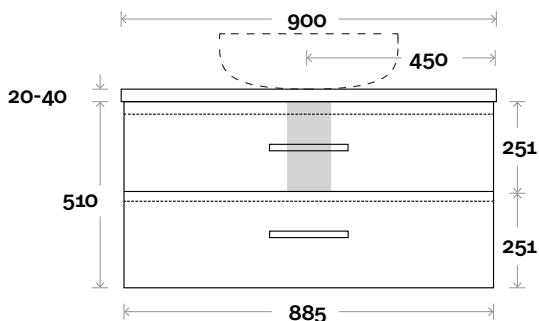

Profile

Configuration

Kick

Legs

Wallmount

Top Drawer Box

All measurements are in 'mm' and are approximate and to be used as a guide only. Installation preparations are not recommended without product onsite.

MARQUIS

Trademarq

Trademarq 11 900mm all drawer centre basin

Top Thickness

Casa Ceramic top: 20mm
Davos: 40mm
Symphony: 20mm
Nova: 25mm

Note:

- Casa/Davos waste centre: 450mm
- Nova waste centre: 450mm
- Symphony waste centre: 450mm std (may vary depending on basin)

Plumbing allowance

Profile

Configuration

Kick

Legs

Wallmount

Top Drawer Box

All measurements are in 'mm' and are approximate and to be used as a guide only. Installation preparations are not recommended without product onsite.

MARQUIS

Trademarq

Trademarq 12 1200mm all drawer centre basin

Top Thickness

Casa Ceramic top: 20mm
Davos: 40mm
Symphony: 20mm
Nova: 25mm

Note:

- Casa/Davos waste centre: 600mm
- Nova waste centre: 600mm
- Symphony waste centre: 600mm std (may vary depending on basin)