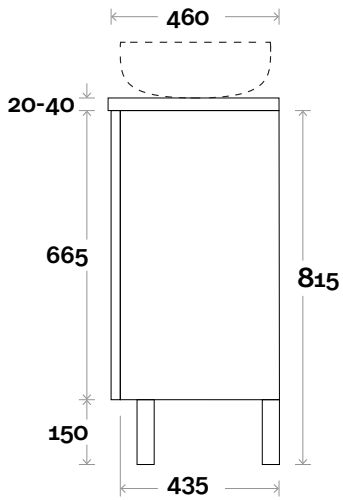

MARQUIS

Trademarq

Trademarq 1 600mm centre basin

Top Thickness

Casa Ceramic top: 20mm
Davos: 40mm
Symphony: 20mm
Nova: 25mm

Note:

- Casa/Davos waste centre: 300mm
- Nova waste centre: 300mm
- Symphony waste centre: 300mm std (may vary depending on basin)

 Plumbing allowance

Profile

Configuration

Kick

Legs

Wallmount

All measurements are in 'mm' and are approximate and to be used as a guide only. Installation preparations are not recommended without product onsite.

MARQUIS

Trademarq

Trademarq 2 750mm centre basin

Top Thickness

Casa Ceramic top: 20mm
Davos: 40mm
Symphony: 20mm
Nova: 25mm

Note:

- Casa/Davos waste centre: 375mm
- Nova waste centre: 375mm
- Symphony waste centre: 375mm std (may vary depending on basin)
- Available in Left or Right hand drawers

MARQUIS

Trademarq

Trademarq 3 900mm centre basin

Top Thickness

Casa Ceramic top: 20mm
Davos: 40mm
Symphony: 20mm
Nova: 25mm

Note:

- Casa/Davos waste centre: 450mm
- Nova waste centre: 450mm
- Symphony waste centre: 450mm std (may vary depending on basin)
- Available in Left or Right hand drawers