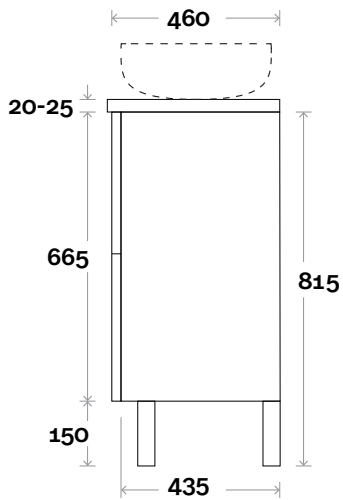

MARQUIS

Trademarq

Trademarq 4 1200mm centre basin

Top Thickness

Casa Ceramic top: 20mm
Davos: 40mm
Symphony: 20mm
Nova: 25mm

Note:

- Casa/Davos waste centre: 600mm
- Nova waste centre: 600mm
- Symphony waste centre: 600mm std (may vary depending on basin)
- Available in Left or Right hand drawers

Profile

Configuration

Kick

Legs

Wallmount

All measurements are in 'mm' and are approximate and to be used as a guide only. Installation preparations are not recommended without product onsite.

MARQUIS

Trademarq

Top Thickness

Symphony: 20mm

Nova: 25mm

Note:

• Nova waste centre: 750mm

• Symphony waste centre:
750mm std (may vary depending on basin)

Trademarq 5 1500mm centre basin

Plumbing allowance