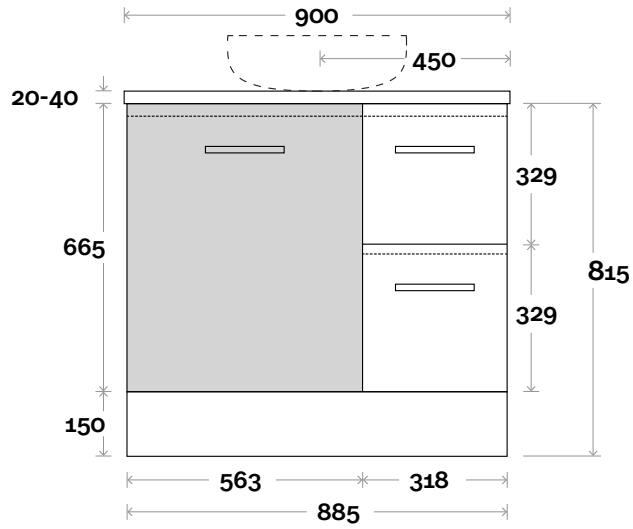

Plumbing allowance

Profile

Configuration

Kick

Legs

Wallmount

All measurements are in 'mm' and are approximate and to be used as a guide only. Installation preparations are not recommended without product onsite.

MARQUIS

Trademarq

Trademarq 3 900mm centre basin

Top Thickness

Casa Ceramic top: 20mm
Davos: 40mm
Symphony: 20mm
Nova: 25mm

Note:

- Casa/Davos waste centre: 450mm
- Nova waste centre: 450mm
- Symphony waste centre: 450mm std (may vary depending on basin)
- Available in Left or Right hand drawers

MARQUIS

Trademarq

Trademarq 4 1200mm centre basin

Top Thickness

Casa Ceramic top: 20mm
Davos: 40mm
Symphony: 20mm
Nova: 25mm

Note:

- Casa/Davos waste centre: 600mm
- Nova waste centre: 600mm
- Symphony waste centre: 600mm std (may vary depending on basin)
- Available in Left or Right hand drawers