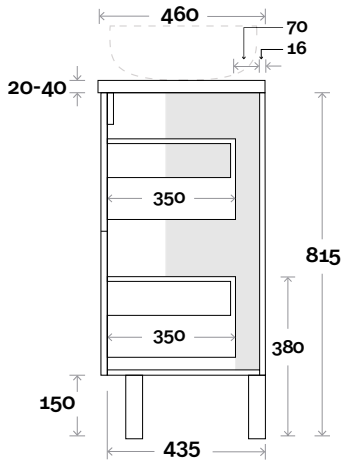

Profile

Configuration

Kick

Legs

Wallmount

Top Drawer Box

All measurements are in 'mm' and are approximate and to be used as a guide only. Installation preparations are not recommended without product onsite.

MARQUIS

Trademarq

Trademarq 10 750mm all drawer centre basin

Top Thickness

Casa Ceramic top: 20mm
Davos: 40mm
Symphony: 20mm
Nova: 25mm

Note:

- Casa/Davos waste centre: 375mm
- Nova waste centre: 375mm
- Symphony waste centre: 375mm std (may vary depending on basin)

MARQUIS

Trademarq

Trademarq 11 900mm all drawer centre basin

Top Thickness

Casa Ceramic top: 20mm
Davos: 40mm
Symphony: 20mm
Nova: 25mm

Note:

- Casa/Davos waste centre: 450mm
- Nova waste centre: 450mm
- Symphony waste centre: 450mm std (may vary depending on basin)