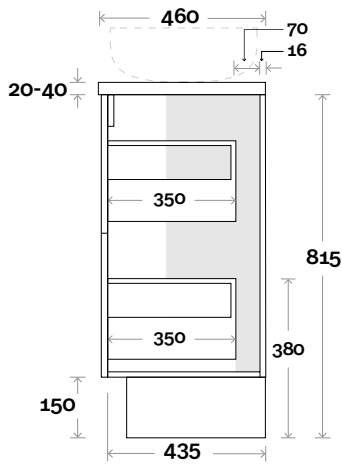

Kick

Legs

Wallmount

All measurements are in 'mm' and are approximate and to be used as a guide only. Installation preparations are not recommended without product onsite.

MARQUIS

Trademarq

Trademarq 9 600mm all drawer centre basin

Top Thickness

Casa Ceramic top: 20mm

Davos: 40mm

Symphony: 20mm

Nova: 25mm

Note:

- Casa/Davos waste centre: 300mm
- Nova waste centre: 300mm
- Symphony waste centre: 300mm std (may vary depending on basin)

Plumbing allowance

Profile

Configuration

Kick

Legs

Wallmount

Top Drawer Box

All measurements are in 'mm' and are approximate and to be used as a guide only. Installation preparations are not recommended without product onsite.

MARQUIS

Trademarq

Trademarq 10 750mm all drawer centre basin

Top Thickness

Casa Ceramic top: 20mm
Davos: 40mm
Symphony: 20mm
Nova: 25mm

Note:

- Casa/Davos waste centre: 375mm
- Nova waste centre: 375mm
- Symphony waste centre: 375mm std (may vary depending on basin)