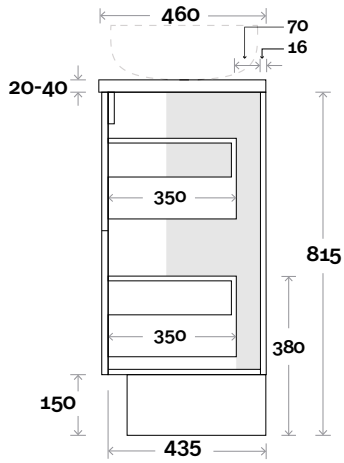

Profile

Configuration

Kick

Legs

Wallmount

Top Drawer Box

All measurements are in 'mm' and are approximate and to be used as a guide only. Installation preparations are not recommended without product onsite.

MARQUIS

Trademarq

Trademarq 10 750mm all drawer centre basin

Top Thickness

Casa Ceramic top: 20mm
Davos: 40mm
Symphony: 20mm
Nova: 25mm

Note:

- Casa/Davos waste centre: 375mm
- Nova waste centre: 375mm
- Symphony waste centre: 375mm std (may vary depending on basin)

MARQUIS

Trademarq

Trademarq 11 900mm all drawer centre basin

Top Thickness

Casa Ceramic top: 20mm
Davos: 40mm
Symphony: 20mm
Nova: 25mm

Note:

- Casa/Davos waste centre: 450mm
- Nova waste centre: 450mm
- Symphony waste centre: 450mm std (may vary depending on basin)