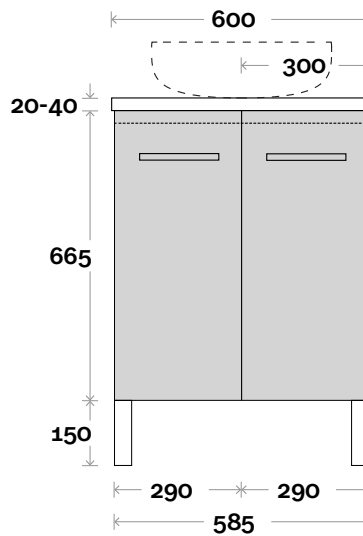

MARQUIS

Trademarq

Trademarq 1 600mm centre basin

Top Thickness

Casa Ceramic top: 20mm
Davos: 40mm
Symphony: 20mm
Nova: 25mm

Note:

- Casa/Davos waste centre: 300mm
- Nova waste centre: 300mm
- Symphony waste centre: 300mm std (may vary depending on basin)

 Plumbing allowance

Profile

Configuration

Kick

Legs

Wallmount

All measurements are in 'mm' and are approximate and to be used as a guide only. Installation preparations are not recommended without product onsite.

MARQUIS

Trademarq

Trademarq 2 750mm centre basin

Top Thickness

Casa Ceramic top: 20mm
Davos: 40mm
Symphony: 20mm
Nova: 25mm

Note:

- Casa/Davos waste centre: 375mm
- Nova waste centre: 375mm
- Symphony waste centre: 375mm std (may vary depending on basin)
- Available in Left or Right hand drawers

MARQUIS

Trademarq

Trademarq 3 900mm centre basin

Top Thickness

Casa Ceramic top: 20mm
Davos: 40mm
Symphony: 20mm
Nova: 25mm

Note:

- Casa/Davos waste centre: 450mm
- Nova waste centre: 450mm
- Symphony waste centre: 450mm std (may vary depending on basin)
- Available in Left or Right hand drawers