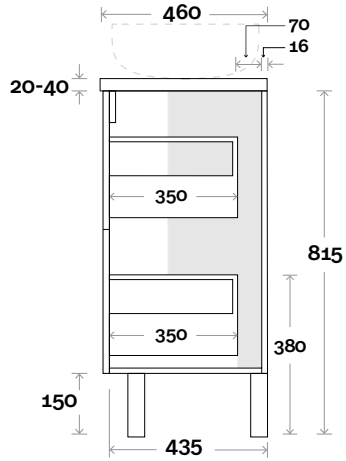

Profile

Configuration

Kick

Legs

Wallmount

Top Drawer Box

All measurements are in 'mm' and are approximate and to be used as a guide only. Installation preparations are not recommended without product onsite.

Plumbing allowance

Profile

Configuration

Kick

Legs

Wallmount

Top Drawer Box

All measurements are in 'mm' and are approximate and to be used as a guide only. Installation preparations are not recommended without product onsite.

MARQUIS

Trademarq

Trademarq 12 1200mm all drawer centre basin

Top Thickness

Casa Ceramic top: 20mm
Davos: 40mm
Symphony: 20mm
Nova: 25mm

Note:

- Casa/Davos waste centre: 600mm
- Nova waste centre: 600mm
- Symphony waste centre: 600mm std (may vary depending on basin)