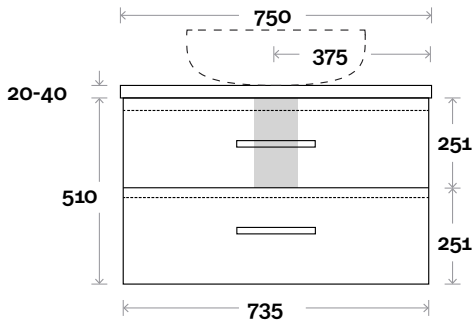

Profile

Configuration

Kick

Legs

Wallmount

Top Drawer Box

All measurements are in 'mm' and are approximate and to be used as a guide only. Installation preparations are not recommended without product onsite.

MARQUIS

Trademarq

Trademarq 10 750mm all drawer centre basin

Top Thickness

Casa Ceramic top: 20mm
Davos: 40mm
Symphony: 20mm
Nova: 25mm

Note:

- Casa/Davos waste centre: 375mm
- Nova waste centre: 375mm
- Symphony waste centre: 375mm std (may vary depending on basin)

MARQUIS

Trademarq

Trademarq 11 900mm all drawer centre basin

Top Thickness

Casa Ceramic top: 20mm
Davos: 40mm
Symphony: 20mm
Nova: 25mm

Note:

- Casa/Davos waste centre: 450mm
- Nova waste centre: 450mm
- Symphony waste centre: 450mm std (may vary depending on basin)