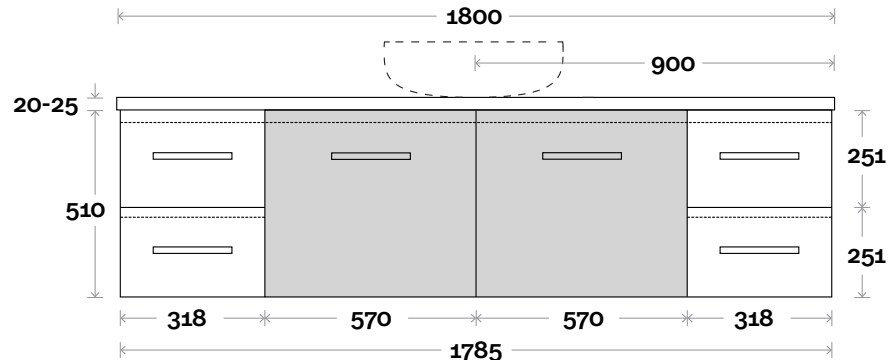

Configuration

Kick

Legs

Wallmount

All measurements are in 'mm' and are approximate and to be used as a guide only. Installation preparations are not recommended without product onsite.

MARQUIS

Trademarq

Top Thickness

Symphony: 20mm

Nova: 25mm

Note:

• Nova waste centre: 900mm

• Symphony waste centre: 900mm std (may vary depending on basin)

Trademarq 7 1800mm centre basin

Profile

Configuration

Kick

Legs

Wallmount

All measurements are in 'mm' and are approximate and to be used as a guide only. Installation preparations are not recommended without product onsite.

MARQUIS

Trademarq

Trademarq 8 1800mm double basin