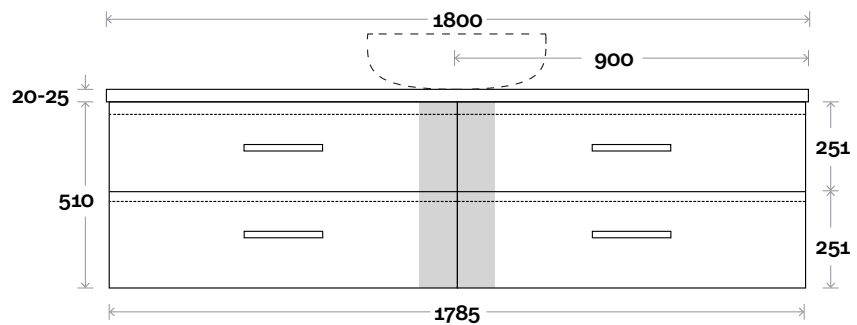

Profile

Configuration

Kick

Legs

Wallmount

Top Drawer Box

All measurements are in 'mm' and are approximate and to be used as a guide only. Installation preparations are not recommended without product onsite.

MARQUIS

Trademarq

Trademarq 16 1800mm all drawer double basin

Top Thickness

Symphony: 20mm
Nova: 25mm

Note:

- Nova waste centre: 550mm
- Symphony waste centre: 550mm std (may vary depending on basin)

Plumbing allowance