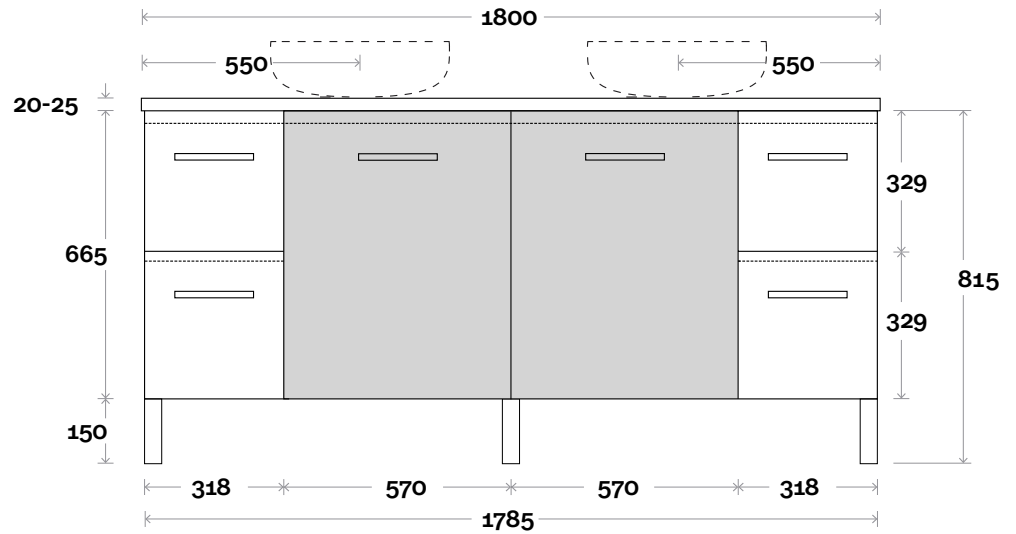

Kick

Legs

Wallmount

All measurements are in 'mm' and are approximate and to be used as a guide only. Installation preparations are not recommended without product onsite.

MARQUIS

Trademarq

Trademarq 8 1800mm double basin

Top Thickness

Symphony: 20mm

Nova: 25mm

Note:

• Nova waste centre: 550mm

• Symphony waste centre: 550mm std (may vary depending on basin)

Profile

Configuration

Kick

Legs

Wallmount

All measurements are in 'mm' and are approximate and to be used as a guide only. Installation preparations are not recommended without product onsite.

MARQUIS

Trademarq

Trademarq 9 600mm all drawer centre basin