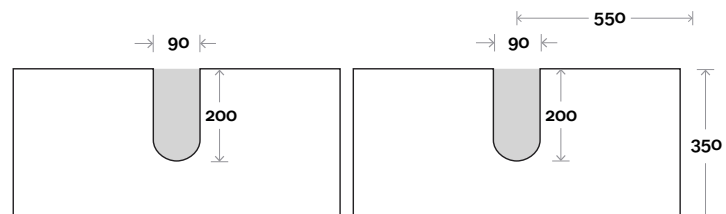

Profile

Configuration

Kick

Legs

Wallmount

Top Drawer Box

All measurements are in 'mm' and are approximate and to be used as a guide only. Installation preparations are not recommended without product onsite.