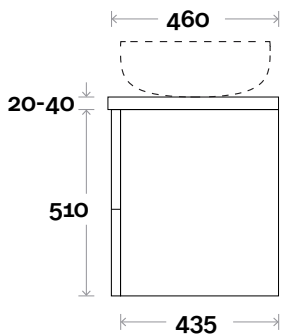

MARQUIS

Trademarq

Trademarq 3 900mm centre basin

Top Thickness

Casa Ceramic top: 20mm
Davos: 40mm
Symphony: 20mm
Nova: 25mm

Note:

- Casa/Davos waste centre: 450mm
- Nova waste centre: 450mm
- Symphony waste centre: 450mm std (may vary depending on basin)
- Available in Left or Right hand drawers

Plumbing allowance

Profile

Configuration

Kick

Legs

Wallmount

All measurements are in 'mm' and are approximate and to be used as a guide only. Installation preparations are not recommended without product onsite.

MARQUIS

Trademarq

Trademarq 4 1200mm centre basin

Top Thickness

Casa Ceramic top: 20mm
Davos: 40mm
Symphony: 20mm
Nova: 25mm

Note:

- Casa/Davos waste centre: 600mm
- Nova waste centre: 600mm
- Symphony waste centre: 600mm std (may vary depending on basin)
- Available in Left or Right hand drawers

Profile

Configuration

Kick

Legs

Wallmount

All measurements are in 'mm' and are approximate and to be used as a guide only. Installation preparations are not recommended without product onsite.

MARQUIS

Trademarq