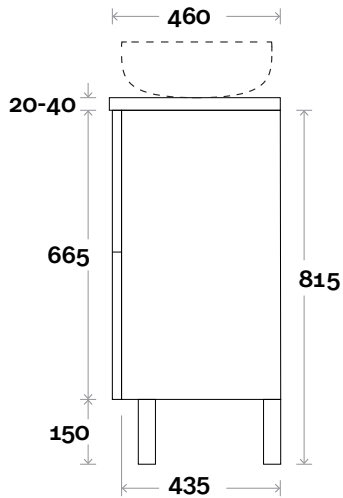

MARQUIS

Trademarq

Trademarq 2 750mm centre basin

Top Thickness

Casa Ceramic top: 20mm
Davos: 40mm
Symphony: 20mm
Nova: 25mm

Note:

- Casa/Davos waste centre: 375mm
- Nova waste centre: 375mm
- Symphony waste centre: 375mm std (may vary depending on basin)
- Available in Left or Right hand drawers

Plumbing allowance

Profile

Configuration

Kick

Legs

Wallmount

All measurements are in 'mm' and are approximate and to be used as a guide only. Installation preparations are not recommended without product onsite.

MARQUIS

Trademarq

Trademarq 3 900mm centre basin

Top Thickness

Casa Ceramic top: 20mm
Davos: 40mm
Symphony: 20mm
Nova: 25mm

Note:

- Casa/Davos waste centre: 450mm
- Nova waste centre: 450mm
- Symphony waste centre: 450mm std (may vary depending on basin)
- Available in Left or Right hand drawers

MARQUIS

Trademarq

Trademarq 4 1200mm centre basin

Top Thickness

Casa Ceramic top: 20mm
Davos: 40mm
Symphony: 20mm
Nova: 25mm

Note:

- Casa/Davos waste centre: 600mm
- Nova waste centre: 600mm
- Symphony waste centre: 600mm std (may vary depending on basin)
- Available in Left or Right hand drawers