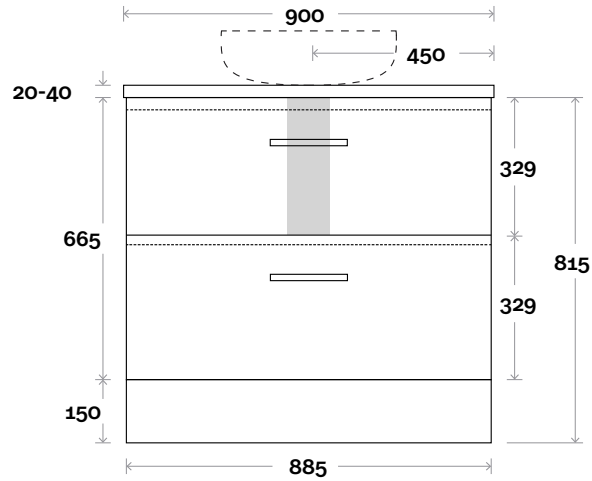

Profile

Configuration

Kick

Legs

Wallmount

Top Drawer Box

All measurements are in 'mm' and are approximate and to be used as a guide only. Installation preparations are not recommended without product onsite.

MARQUIS

Trademarq

Trademarq 11 900mm all drawer centre basin

Top Thickness

Casa Ceramic top: 20mm
Davos: 40mm
Symphony: 20mm
Nova: 25mm

Note:

- Casa/Davos waste centre: 450mm
- Nova waste centre: 450mm
- Symphony waste centre: 450mm std (may vary depending on basin)

Plumbing allowance

Profile

Configuration

Kick

Legs

Wallmount

Top Drawer Box

All measurements are in 'mm' and are approximate and to be used as a guide only. Installation preparations are not recommended without product onsite.