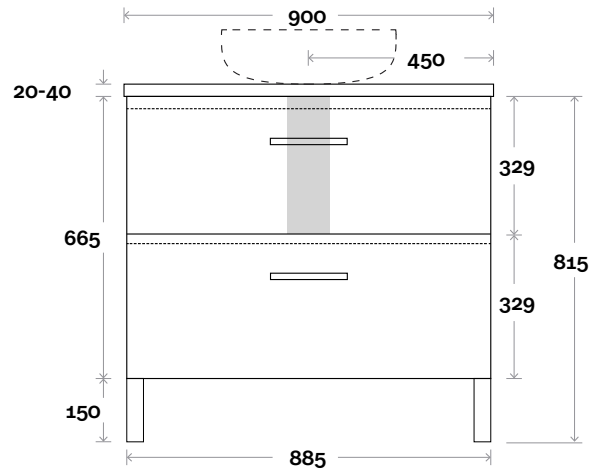

Profile

Configuration

Kick

Legs

Wallmount

Top Drawer Box

All measurements are in 'mm' and are approximate and to be used as a guide only. Installation preparations are not recommended without product onsite.

Plumbing allowance

Profile

Configuration

Kick

Legs

Wallmount

Top Drawer Box

All measurements are in 'mm' and are approximate and to be used as a guide only. Installation preparations are not recommended without product onsite.

MARQUIS

Trademarq

Trademarq 12 1200mm all drawer centre basin

Top Thickness

Casa Ceramic top: 20mm
Davos: 40mm
Symphony: 20mm
Nova: 25mm

Note:

- Casa/Davos waste centre: 600mm
- Nova waste centre: 600mm
- Symphony waste centre: 600mm std (may vary depending on basin)