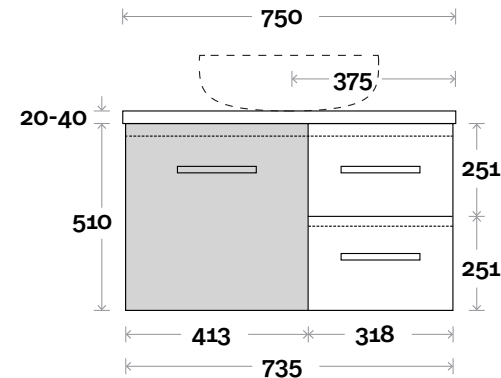

MARQUIS

Trademarq

Trademarq 2 750mm centre basin

Top Thickness

Casa Ceramic top: 20mm
Davos: 40mm
Symphony: 20mm
Nova: 25mm

Note:

- Casa/Davos waste centre: 375mm
- Nova waste centre: 375mm
- Symphony waste centre: 375mm std (may vary depending on basin)
- Available in Left or Right hand drawers

Plumbing allowance

Profile

Configuration

Kick

Legs

Wallmount

All measurements are in 'mm' and are approximate and to be used as a guide only. Installation preparations are not recommended without product onsite.

MARQUIS

Trademarq

Trademarq 3 900mm centre basin

Top Thickness

Casa Ceramic top: 20mm
Davos: 40mm
Symphony: 20mm
Nova: 25mm

Note:

- Casa/Davos waste centre: 450mm
- Nova waste centre: 450mm
- Symphony waste centre: 450mm std (may vary depending on basin)
- Available in Left or Right hand drawers

MARQUIS

Trademarq

Trademarq 4 1200mm centre basin

Top Thickness

Casa Ceramic top: 20mm
Davos: 40mm
Symphony: 20mm
Nova: 25mm

Note:

- Casa/Davos waste centre: 600mm
- Nova waste centre: 600mm
- Symphony waste centre: 600mm std (may vary depending on basin)
- Available in Left or Right hand drawers