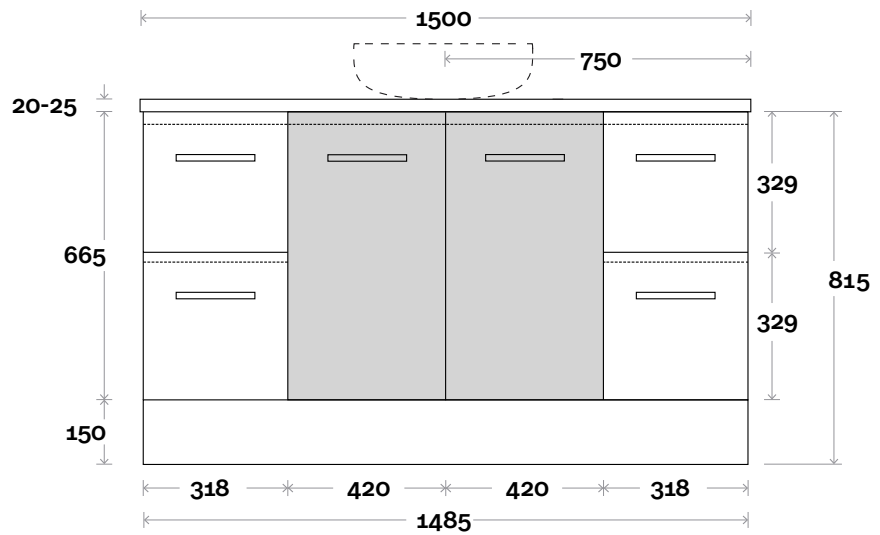

MARQUIS

Trademarq

Trademarq 4 1200mm centre basin

Top Thickness

Casa Ceramic top: 20mm
Davos: 40mm
Symphony: 20mm
Nova: 25mm

Note:

- Casa/Davos waste centre: 600mm
- Nova waste centre: 600mm
- Symphony waste centre: 600mm std (may vary depending on basin)
- Available in Left or Right hand drawers

Profile

Configuration

Kick

Legs

Wallmount

All measurements are in 'mm' and are approximate and to be used as a guide only. Installation preparations are not recommended without product onsite.

MARQUIS

Trademarq

Top Thickness

Symphony: 20mm

Nova: 25mm

Note:

• Nova waste centre: 750mm

• Symphony waste centre:
750mm std (may vary depending on basin)

Trademarq 5 1500mm centre basin

Plumbing allowance