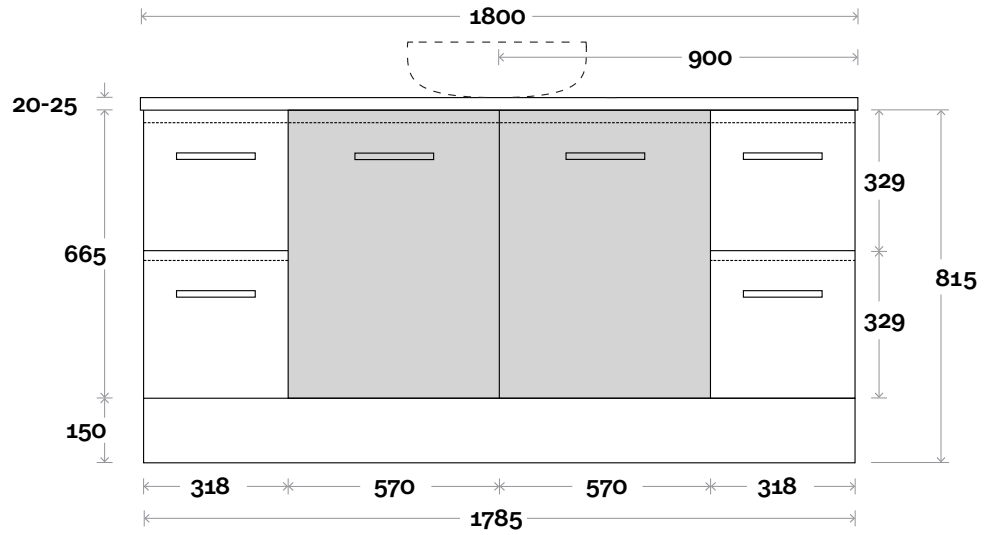

Configuration

Kick

Legs

Wallmount

All measurements are in 'mm' and are approximate and to be used as a guide only. Installation preparations are not recommended without product onsite.

MARQUIS

Trademarq

Top Thickness

Symphony: 20mm

Nova: 25mm

Note:

• Nova waste centre: 900mm

• Symphony waste centre: 900mm std (may vary depending on basin)

Trademarq 7 1800mm centre basin

Profile

Configuration

Kick

Legs

Wallmount

All measurements are in 'mm' and are approximate and to be used as a guide only. Installation preparations are not recommended without product onsite.

MARQUIS

Trademarq

Trademarq 8 1800mm double basin