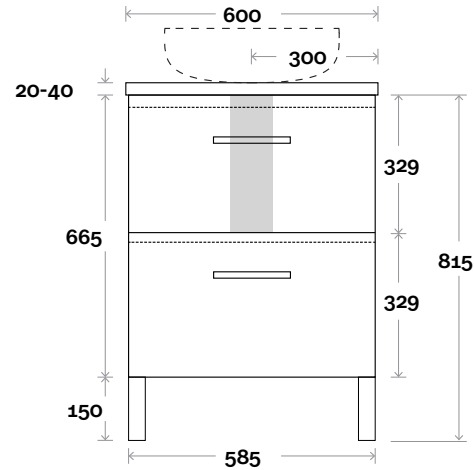

Kick

Legs

Wallmount

All measurements are in 'mm' and are approximate and to be used as a guide only. Installation preparations are not recommended without product onsite.

MARQUIS

Trademarq

Trademarq 9 600mm all drawer centre basin

Top Thickness

Casa Ceramic top: 20mm

Davos: 40mm

Symphony: 20mm

Nova: 25mm

Note:

- Casa/Davos waste centre: 300mm
- Nova waste centre: 300mm
- Symphony waste centre: 300mm std (may vary depending on basin)

Plumbing allowance

Profile

Configuration

Kick

Legs

Wallmount

Top Drawer Box

All measurements are in 'mm' and are approximate and to be used as a guide only. Installation preparations are not recommended without product onsite.

MARQUIS

Trademarq

Trademarq 10 750mm all drawer centre basin

Top Thickness

Casa Ceramic top: 20mm
Davos: 40mm
Symphony: 20mm
Nova: 25mm

Note:

- Casa/Davos waste centre: 375mm
- Nova waste centre: 375mm
- Symphony waste centre: 375mm std (may vary depending on basin)