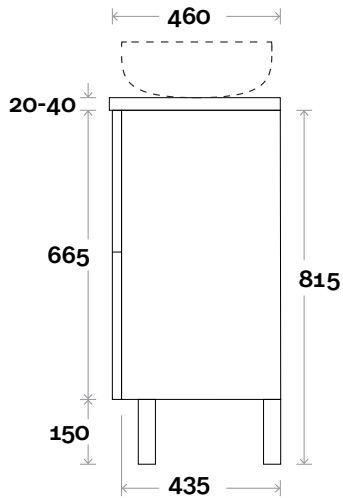

MARQUIS

Trademarq

Trademarq 3 900mm centre basin

Top Thickness

Casa Ceramic top: 20mm
Davos: 40mm
Symphony: 20mm
Nova: 25mm

Note:

- Casa/Davos waste centre: 450mm
- Nova waste centre: 450mm
- Symphony waste centre: 450mm std (may vary depending on basin)
- Available in Left or Right hand drawers

Plumbing allowance

Profile

Configuration

Kick

Legs

Wallmount

All measurements are in 'mm' and are approximate and to be used as a guide only. Installation preparations are not recommended without product onsite.

MARQUIS

Trademarq

Trademarq 4 1200mm centre basin

Top Thickness

Casa Ceramic top: 20mm
Davos: 40mm
Symphony: 20mm
Nova: 25mm

Note:

- Casa/Davos waste centre: 600mm
- Nova waste centre: 600mm
- Symphony waste centre: 600mm std (may vary depending on basin)
- Available in Left or Right hand drawers

Profile

Configuration

Kick

Legs

Wallmount

All measurements are in 'mm' and are approximate and to be used as a guide only. Installation preparations are not recommended without product onsite.

MARQUIS

Trademarq