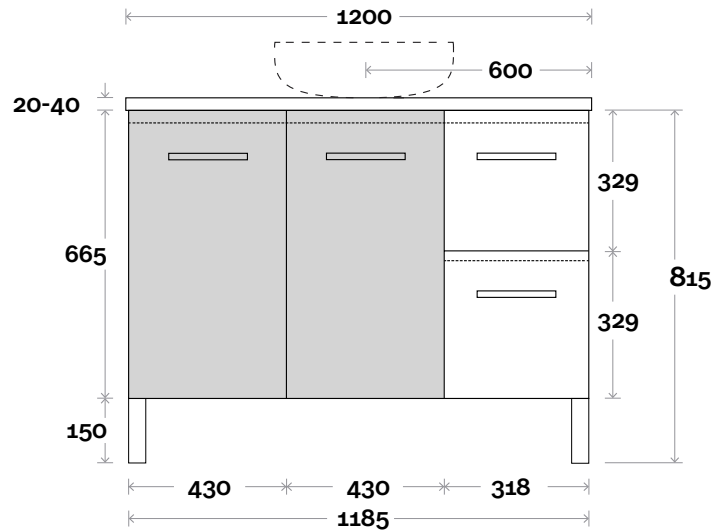

MARQUIS

Trademarq

Trademarq 3 900mm centre basin

Top Thickness

Casa Ceramic top: 20mm
Davos: 40mm
Symphony: 20mm
Nova: 25mm

Note:

- Casa/Davos waste centre: 450mm
- Nova waste centre: 450mm
- Symphony waste centre: 450mm std (may vary depending on basin)
- Available in Left or Right hand drawers

Plumbing allowance

Profile

Configuration

Kick

Legs

Wallmount

All measurements are in 'mm' and are approximate and to be used as a guide only. Installation preparations are not recommended without product onsite.

MARQUIS

Trademarq

Trademarq 4 1200mm centre basin

Top Thickness

Casa Ceramic top: 20mm
Davos: 40mm
Symphony: 20mm
Nova: 25mm

Note:

- Casa/Davos waste centre: 600mm
- Nova waste centre: 600mm
- Symphony waste centre: 600mm std (may vary depending on basin)
- Available in Left or Right hand drawers

Profile

Configuration

Kick

Legs

Wallmount

All measurements are in 'mm' and are approximate and to be used as a guide only. Installation preparations are not recommended without product onsite.

MARQUIS

Trademarq