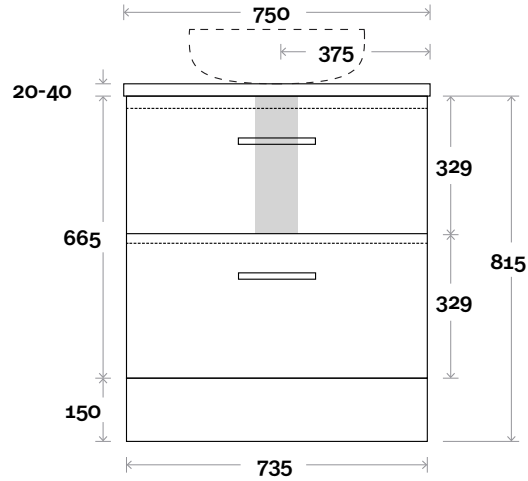

Profile

Configuration

Kick

Legs

Wallmount

Top Drawer Box

All measurements are in 'mm' and are approximate and to be used as a guide only. Installation preparations are not recommended without product onsite.

MARQUIS

Trademarq

Trademarq 10 750mm all drawer centre basin

Top Thickness

Casa Ceramic top: 20mm
Davos: 40mm
Symphony: 20mm
Nova: 25mm

Note:

- Casa/Davos waste centre: 375mm
- Nova waste centre: 375mm
- Symphony waste centre: 375mm std (may vary depending on basin)

MARQUIS

Trademarq

Trademarq 11 900mm all drawer centre basin

Top Thickness

Casa Ceramic top: 20mm
Davos: 40mm
Symphony: 20mm
Nova: 25mm

Note:

- Casa/Davos waste centre: 450mm
- Nova waste centre: 450mm
- Symphony waste centre: 450mm std (may vary depending on basin)