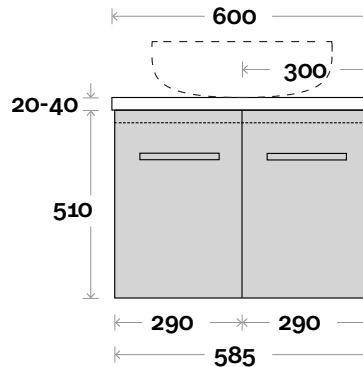

MARQUIS

Trademarq

Trademarq 1 600mm centre basin

Top Thickness

Casa Ceramic top: 20mm
Davos: 40mm
Symphony: 20mm
Nova: 25mm

Note:

- Casa/Davos waste centre: 300mm
- Nova waste centre: 300mm
- Symphony waste centre: 300mm std (may vary depending on basin)

 Plumbing allowance

Profile

Configuration

Kick

Legs

Wallmount

All measurements are in 'mm' and are approximate and to be used as a guide only. Installation preparations are not recommended without product onsite.

MARQUIS

Trademarq

Trademarq 2 750mm centre basin

Top Thickness

Casa Ceramic top: 20mm
Davos: 40mm
Symphony: 20mm
Nova: 25mm

Note:

- Casa/Davos waste centre: 375mm
- Nova waste centre: 375mm
- Symphony waste centre: 375mm std (may vary depending on basin)
- Available in Left or Right hand drawers