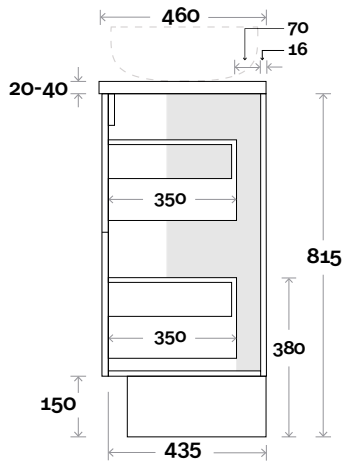

MARQUIS

Trademarq

Trademarq 14 1800mm all drawer centre basin

Top Thickness

Symphony: 20mm
Nova: 25mm

Note:

- Nova waste centre: 900mm
- Symphony waste centre: 900mm std (may vary depending on basin)

 Plumbing allowance

Profile

Configuration

Kick

Legs

Wallmount

Top Drawer Box

All measurements are in 'mm' and are approximate and to be used as a guide only. Installation preparations are not recommended without product onsite.

MARQUIS

Trademarq

Trademarq 16 1800mm all drawer double basin

Top Thickness

Symphony: 20mm
Nova: 25mm

Note:

- Nova waste centre: 550mm
- Symphony waste centre: 550mm std (may vary depending on basin)

Plumbing allowance