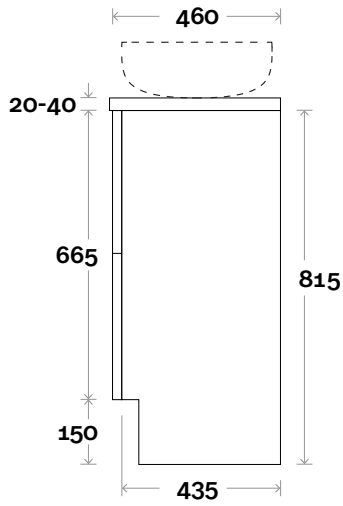

 Plumbing allowance

Profile

Configuration

Kick

Legs

Wallmount

All measurements are in 'mm' and are approximate and to be used as a guide only. Installation preparations are not recommended without product onsite.

MARQUIS

Trademarq

Trademarq 2 750mm centre basin

Top Thickness

Casa Ceramic top: 20mm
Davos: 40mm
Symphony: 20mm
Nova: 25mm

Note:

- Casa/Davos waste centre: 375mm
- Nova waste centre: 375mm
- Symphony waste centre: 375mm std (may vary depending on basin)
- Available in Left or Right hand drawers

MARQUIS

Trademarq

Trademarq 3 900mm centre basin

Top Thickness

Casa Ceramic top: 20mm
Davos: 40mm
Symphony: 20mm
Nova: 25mm

Note:

- Casa/Davos waste centre: 450mm
- Nova waste centre: 450mm
- Symphony waste centre: 450mm std (may vary depending on basin)
- Available in Left or Right hand drawers