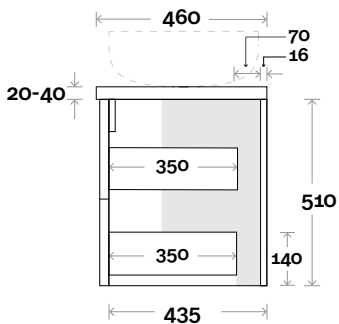

Profile

Configuration

Kick

Legs

Wallmount

Top Drawer Box

All measurements are in 'mm' and are approximate and to be used as a guide only. Installation preparations are not recommended without product onsite.

MARQUIS

Trademarq

Trademarq 10 750mm all drawer centre basin

Top Thickness

Casa Ceramic top: 20mm
Davos: 40mm
Symphony: 20mm
Nova: 25mm

Note:

- Casa/Davos waste centre: 375mm
- Nova waste centre: 375mm
- Symphony waste centre: 375mm std (may vary depending on basin)

MARQUIS

Trademarq

Trademarq 11 900mm all drawer centre basin

Top Thickness

Casa Ceramic top: 20mm
Davos: 40mm
Symphony: 20mm
Nova: 25mm

Note:

- Casa/Davos waste centre: 450mm
- Nova waste centre: 450mm
- Symphony waste centre: 450mm std (may vary depending on basin)