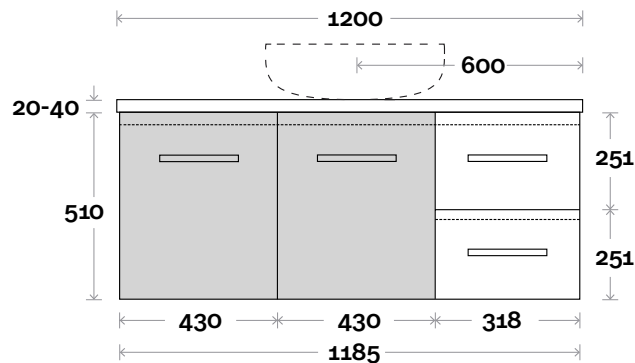

MARQUIS

Trademarq

Trademarq 4 1200mm centre basin

Top Thickness

Casa Ceramic top: 20mm
Davos: 40mm
Symphony: 20mm
Nova: 25mm

Note:

- Casa/Davos waste centre: 600mm
- Nova waste centre: 600mm
- Symphony waste centre: 600mm std (may vary depending on basin)
- Available in Left or Right hand drawers

Profile

Configuration

Kick

Legs

Wallmount

All measurements are in 'mm' and are approximate and to be used as a guide only. Installation preparations are not recommended without product onsite.

MARQUIS

Trademarq