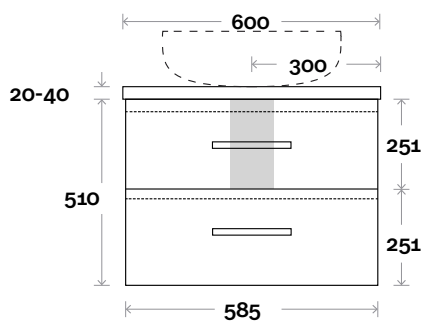

Top Thickness

Casa Ceramic top: 20mm

Davos: 40mm

Symphony: 20mm

Nova: 25mm

Note:

- Casa/Davos waste centre: 300mm
- Nova waste centre: 300mm
- Symphony waste centre: 300mm std (may vary depending on basin)

Plumbing allowance

Profile

Configuration

Kick

Legs

Wallmount

Top Drawer Box

All measurements are in 'mm' and are approximate and to be used as a guide only. Installation preparations are not recommended without product onsite.

MARQUIS

Trademarq

Trademarq 10 750mm all drawer centre basin

Top Thickness

Casa Ceramic top: 20mm
Davos: 40mm
Symphony: 20mm
Nova: 25mm

Note:

- Casa/Davos waste centre: 375mm
- Nova waste centre: 375mm
- Symphony waste centre: 375mm std (may vary depending on basin)