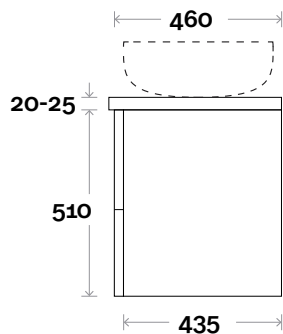

Configuration

Kick

Legs

Wallmount

All measurements are in 'mm' and are approximate and to be used as a guide only. Installation preparations are not recommended without product onsite.

MARQUIS

Trademarq

Top Thickness

Kick

Legs

Wallmount

All measurements are in 'mm' and are approximate and to be used as a guide only. Installation preparations are not recommended without product onsite.

MARQUIS

Trademarq

Trademarq 8 1800mm double basin

Top Thickness

Symphony: 20mm

Nova: 25mm

Note:

• Nova waste centre: 550mm

• Symphony waste centre: 550mm std (may vary depending on basin)

Profile

Configuration

Kick

Legs

Wallmount

All measurements are in 'mm' and are approximate and to be used as a guide only. Installation preparations are not recommended without product onsite.

MARQUIS

Trademarq

Trademarq 9 600mm all drawer centre basin