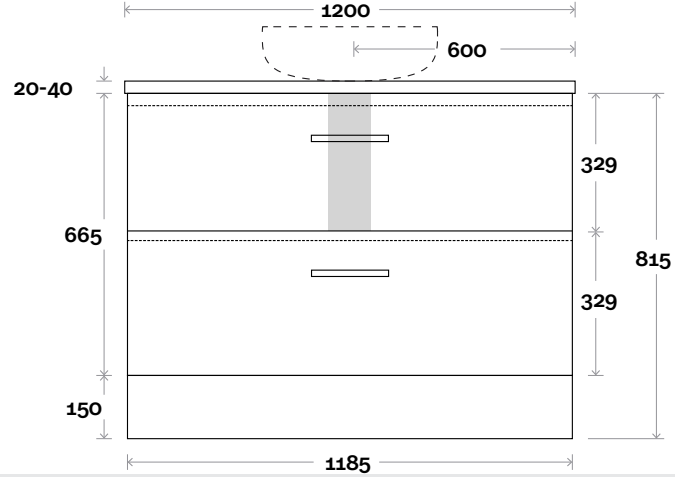

Profile

Configuration

Kick

Legs

Wallmount

Top Drawer Box

All measurements are in 'mm' and are approximate and to be used as a guide only. Installation preparations are not recommended without product onsite.

Plumbing allowance

Profile

Configuration

Kick

Legs

Wallmount

Top Drawer Box

All measurements are in 'mm' and are approximate and to be used as a guide only. Installation preparations are not recommended without product onsite.

MARQUIS

Trademarq

Trademarq 12 1200mm all drawer centre basin

Top Thickness

Casa Ceramic top: 20mm
Davos: 40mm
Symphony: 20mm
Nova: 25mm

Note:

- Casa/Davos waste centre: 600mm
- Nova waste centre: 600mm
- Symphony waste centre: 600mm std (may vary depending on basin)