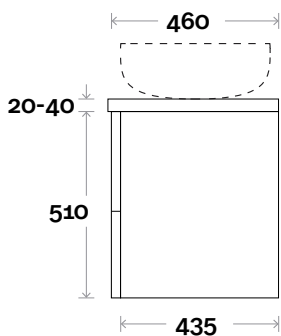

MARQUIS

Trademarq

Trademarq 2 750mm centre basin

Top Thickness

Casa Ceramic top: 20mm
Davos: 40mm
Symphony: 20mm
Nova: 25mm

Note:

- Casa/Davos waste centre: 375mm
- Nova waste centre: 375mm
- Symphony waste centre: 375mm std (may vary depending on basin)
- Available in Left or Right hand drawers

Plumbing allowance

Profile

Configuration

Kick

Legs

Wallmount

All measurements are in 'mm' and are approximate and to be used as a guide only. Installation preparations are not recommended without product onsite.

MARQUIS

Trademarq

Trademarq 3 900mm centre basin

Top Thickness

Casa Ceramic top: 20mm
Davos: 40mm
Symphony: 20mm
Nova: 25mm

Note:

- Casa/Davos waste centre: 450mm
- Nova waste centre: 450mm
- Symphony waste centre: 450mm std (may vary depending on basin)
- Available in Left or Right hand drawers

MARQUIS

Trademarq

Trademarq 4 1200mm centre basin

Top Thickness

Casa Ceramic top: 20mm
Davos: 40mm
Symphony: 20mm
Nova: 25mm

Note:

- Casa/Davos waste centre: 600mm
- Nova waste centre: 600mm
- Symphony waste centre: 600mm std (may vary depending on basin)
- Available in Left or Right hand drawers