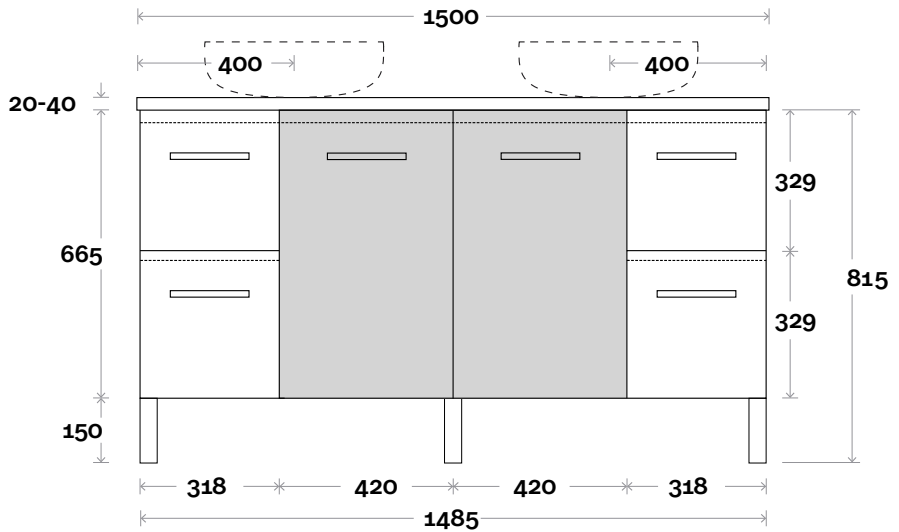

Profile

Configuration

Kick

Legs

Wallmount

All measurements are in 'mm' and are approximate and to be used as a guide only. Installation preparations are not recommended without product onsite.

MARQUIS

Trademarq

Trademarq 6 1500mm double basin

Top Thickness

Symphony: 20mm

Nova: 25mm

Note:

• Nova waste centre: 400mm

• Symphony waste centre: 400mm std (may vary depending on basin)

Profile

Configuration

Kick

Legs

Wallmount

All measurements are in 'mm' and are approximate and to be used as a guide only. Installation preparations are not recommended without product onsite.

MARQUIS

Trademarq

Top Thickness