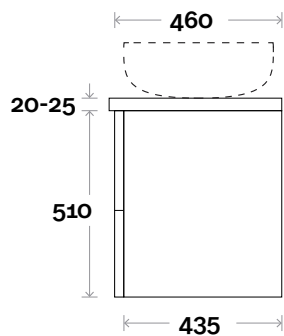

Profile

Configuration

Kick

Legs

Wallmount

All measurements are in 'mm' and are approximate and to be used as a guide only. Installation preparations are not recommended without product onsite.

MARQUIS

Trademarq

Trademarq 6 1500mm double basin

Top Thickness

Symphony: 20mm

Nova: 25mm

Note:

• Nova waste centre: 400mm

• Symphony waste centre: 400mm std (may vary depending on basin)

Profile

Configuration

Kick

Legs

Wallmount

All measurements are in 'mm' and are approximate and to be used as a guide only. Installation preparations are not recommended without product onsite.

MARQUIS

Trademarq

Top Thickness