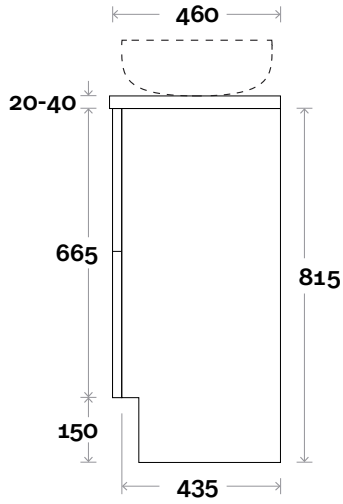

MARQUIS

Trademarq

Trademarq 3 900mm centre basin

Top Thickness

Casa Ceramic top: 20mm
Davos: 40mm
Symphony: 20mm
Nova: 25mm

Note:

- Casa/Davos waste centre: 450mm
- Nova waste centre: 450mm
- Symphony waste centre: 450mm std (may vary depending on basin)
- Available in Left or Right hand drawers

Plumbing allowance

Profile

Configuration

Kick

Legs

Wallmount

All measurements are in 'mm' and are approximate and to be used as a guide only. Installation preparations are not recommended without product onsite.

MARQUIS

Trademarq

Trademarq 4 1200mm centre basin

Top Thickness

Casa Ceramic top: 20mm
Davos: 40mm
Symphony: 20mm
Nova: 25mm

Note:

- Casa/Davos waste centre: 600mm
- Nova waste centre: 600mm
- Symphony waste centre: 600mm std (may vary depending on basin)
- Available in Left or Right hand drawers

Profile

Configuration

Kick

Legs

Wallmount

All measurements are in 'mm' and are approximate and to be used as a guide only. Installation preparations are not recommended without product onsite.

MARQUIS

Trademarq