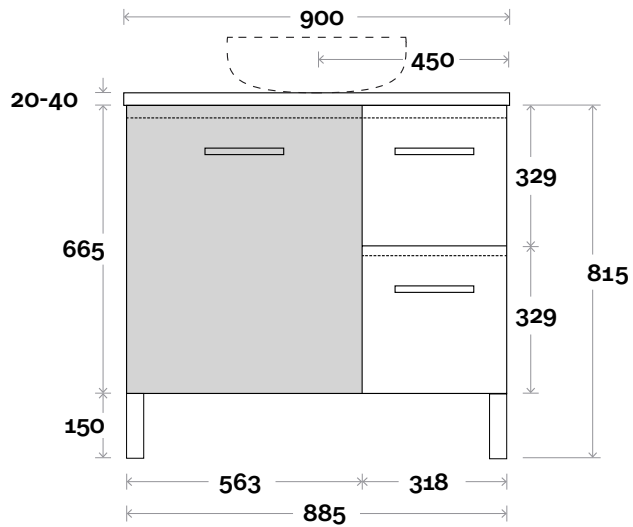

MARQUIS

Trademarq

Trademarq 3 900mm centre basin

Top Thickness

Casa Ceramic top: 20mm
Davos: 40mm
Symphony: 20mm
Nova: 25mm

Note:

- Casa/Davos waste centre: 450mm
- Nova waste centre: 450mm
- Symphony waste centre: 450mm std (may vary depending on basin)
- Available in Left or Right hand drawers

Plumbing allowance

Profile

Configuration

Kick

Legs

Wallmount

All measurements are in 'mm' and are approximate and to be used as a guide only. Installation preparations are not recommended without product onsite.

MARQUIS

Trademarq

Trademarq 4 1200mm centre basin

Top Thickness

Casa Ceramic top: 20mm
Davos: 40mm
Symphony: 20mm
Nova: 25mm

Note:

- Casa/Davos waste centre: 600mm
- Nova waste centre: 600mm
- Symphony waste centre: 600mm std (may vary depending on basin)
- Available in Left or Right hand drawers

Profile

Configuration

Kick

Legs

Wallmount

All measurements are in 'mm' and are approximate and to be used as a guide only. Installation preparations are not recommended without product onsite.

MARQUIS

Trademarq