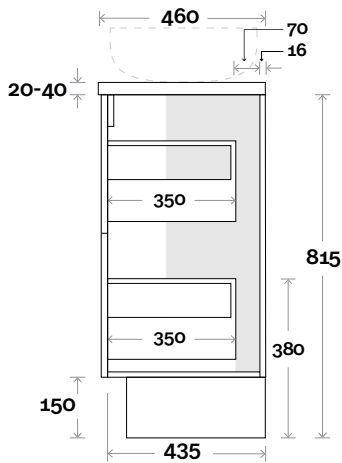

Profile

Configuration

Kick

Legs

Wallmount

Top Drawer Box

All measurements are in 'mm' and are approximate and to be used as a guide only. Installation preparations are not recommended without product onsite.

MARQUIS

Trademarq

Trademarq 14 1500mm all drawer double basin

Top Thickness

Symphony: 20mm
Nova: 25mm

Note:

- Nova waste centre: 400mm
- Symphony waste centre: 400mm std (may vary depending on basin)

Plumbing allowance

MARQUIS

Trademarq

Trademarq 14 1800mm all drawer centre basin

Top Thickness

Symphony: 20mm
Nova: 25mm

Note:

- Nova waste centre: 900mm
- Symphony waste centre: 900mm std (may vary depending on basin)

 Plumbing allowance