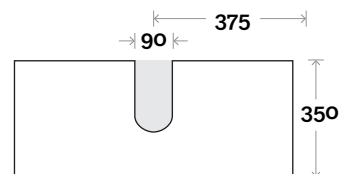

Profile

Configuration

Kick

Legs

Wallmount

Top Drawer Box

All measurements are in 'mm' and are approximate and to be used as a guide only. Installation preparations are not recommended without product onsite.

MARQUIS

Trademarq

Trademarq 10 750mm all drawer centre basin

Top Thickness

Casa Ceramic top: 20mm
Davos: 40mm
Symphony: 20mm
Nova: 25mm

Note:

- Casa/Davos waste centre: 375mm
- Nova waste centre: 375mm
- Symphony waste centre: 375mm std (may vary depending on basin)

MARQUIS

Trademarq

Trademarq 11 900mm all drawer centre basin

Top Thickness

Casa Ceramic top: 20mm
Davos: 40mm
Symphony: 20mm
Nova: 25mm

Note:

- Casa/Davos waste centre: 450mm
- Nova waste centre: 450mm
- Symphony waste centre: 450mm std (may vary depending on basin)