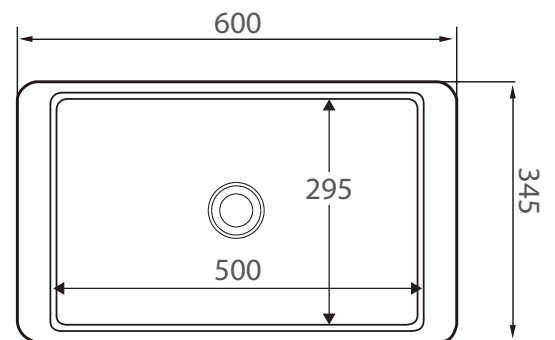

Product Code	CSB03-GREY
Barcode	9347900015309

Specifications	
Outer Dimensions	600 x 345 x 105 mm
Inner Bowl Depth	85 mm
Bowl Capacity	9 Litres
Weight	10.5 kg

Warranty	Period
Structural Integrity	25 Years
Cast Stone Finish	5 Years