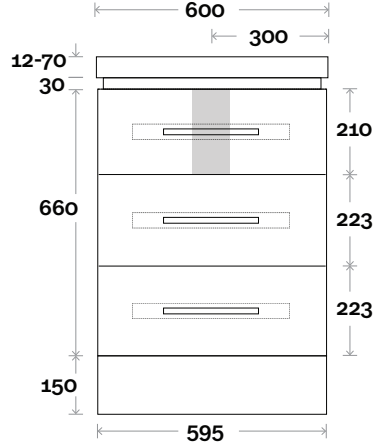

Note:

• Monaco Grande waste centre: 520 mm

• Stone & Timber waste centre:
450mm std (may vary depending on basin)

Plumbing allowance

Profile

Configuration

Kick

Legs

Wallmount

Yarra

Yarra 9 600mm all drawer centre basin

Top Thickness

- Monaco Grande Acrylic top: 70mm
- Silestone: 20mm
- Caesarstone: 20mm
- Dekton: 12mm
- Symphony: 20mm
- Timber: Solid 30-35mm
(Above counter only)

Note:

- Monaco Grande waste centre: 300mm
- Stone & Timber waste centre:
300mm std (may vary depending on basin)

Plumbing allowance

Profile

Configuration

Kick

Legs

Wallmount

Drawer Box

Yarra

Yarra 10 750mm all drawer centre basin

Top Thickness

- Monaco Grande Acrylic top: 70mm
- Silestone: 20mm
- Caesarstone: 20mm
- Dekton: 12mm
- Symphony: 20mm
- Timber: Solid 30-35mm
(Above counter only)