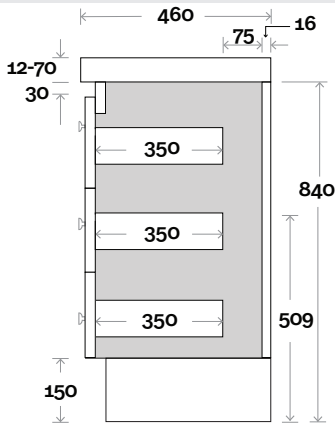

Note:

- Monaco Grande waste centre: 420mm
- Stone & Timber waste centre: 375mm std (may vary depending on basin)

Plumbing allowance

Profile

Configuration

Kick

Legs

Wallmount

Drawer Box

Yarra

Yarra 15 1800mm all drawer centre basin

Top Thickness

- Monaco Grande Acrylic top: 70mm
- Silestone: 20mm
- Caesarstone: 20mm
- Dekton: 12mm
- Symphony: 20mm
- Timber: Solid 30-35mm
(Above counter only)

Note:

- Monaco Grande waste centre: 900mm
- Stone & Timber waste centre: 900mm std (may vary depending on basin)

Plumbing allowance

Profile

Configuration

Kick

Legs

Wallmount

Drawer Box

Yarra

Yarra 16 1800mm all drawer double basin

Top Thickness

- Monaco Grande Acrylic top: 70mm
- Silestone: 20mm
- Caesarstone: 20mm
- Dekton: 12mm
- Symphony: 20mm
- Timber: Solid 30-35mm
(Above counter only)