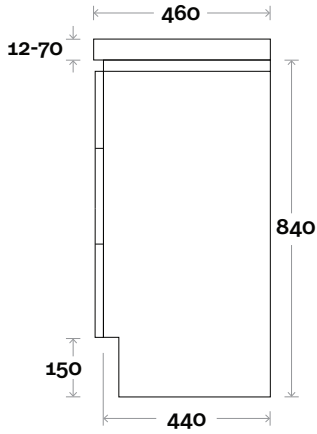

Yarra

Yarra 6 1500mm double basin

Top Thickness
Monaco Grande Acrylic top: 70mm
Silestone: 20mm
Caesarstone: 20mm
Dekton: 12mm
Symphony: 20mm
Timber: Solid 30-35mm
(Above counter only)

Note:
• Monaco Grande waste centre: 420mm
• Stone & Timber waste centre:
375mm std (may vary depending on basin)

Plumbing allowance

Profile

Configuration

Kick