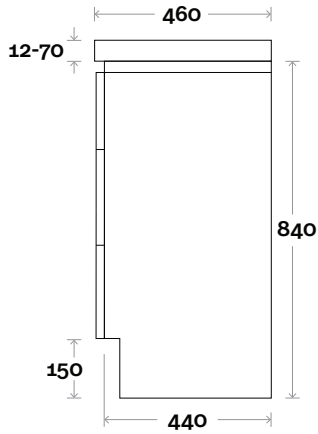

Yarra

Yarra 1 600mm centre basin

Top Thickness

- Monaco Grande Acrylic top: 70mm
- Silestone: 20mm
- Caesarstone: 20mm
- Dekton: 12mm
- Symphony: 20mm
- Timber: Solid 30-35mm
(Above counter only)

Note:

- Monaco Grande waste centre: 300mm
- Stone & Timber waste centre:
300mm std (may vary depending on basin)

• Monaco Grande waste centre: 375mm

• Stone & Timber waste centre:
375mm std (may vary depending on basin)

Plumbing allowance

Profile

Configuration

Kick

Legs

Wallmount

Yarra

Yarra 3 900mm centre basin

Top Thickness

- Monaco Grande Acrylic top: 70mm
- Silestone: 20mm
- Caesarstone: 20mm
- Dekton: 12mm
- Symphony: 20mm
- Timber: Solid 30-35mm
(Above counter only)

Note:

- Monaco Grande waste centre: 450mm
- Stone & Timber waste centre: 450mm std (may vary depending on basin)

Top Thickness

- Monaco Grande Acrylic top: 70mm
- Silestone: 20mm
- Caesarstone: 20mm
- Dekton: 12mm
- Symphony: 20mm
- Timber: Solid 30-35mm
(Above counter only)

Note:

- Monaco Grande waste centre: 600mm
- Stone & Timber waste centre:
600mm std (may vary depending on basin)