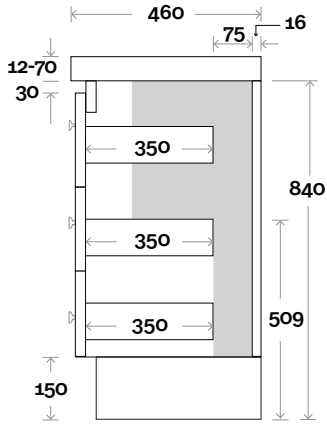

Note:

- Monaco Grande waste centre: 375mm
- Stone & Timber waste centre: 375mm std (may vary depending on basin)

Plumbing allowance

Profile

Configuration

Kick

Legs

Wallmount

Drawer Box

Yarra

Yarra 11 900mm all drawer centre basin

Top Thickness

- Monaco Grande Acrylic top: 70mm
- Silestone: 20mm
- Caesarstone: 20mm
- Dekton: 12mm
- Symphony: 20mm
- Timber: Solid 30-35mm
(Above counter only)

Note:

- Monaco Grande waste centre: 450mm
- Stone & Timber waste centre: 450mm std (may vary depending on basin)

Plumbing allowance

Profile

Configuration

Kick

Legs

Wallmount

Drawer Box

Yarra

Yarra 12 1200mm all drawer centre basin

Top Thickness

- Monaco Grande Acrylic top: 70mm
- Silestone: 20mm
- Caesarstone: 20mm
- Dekton: 12mm
- Symphony: 20mm
- Timber: Solid 30-35mm
(Above counter only)