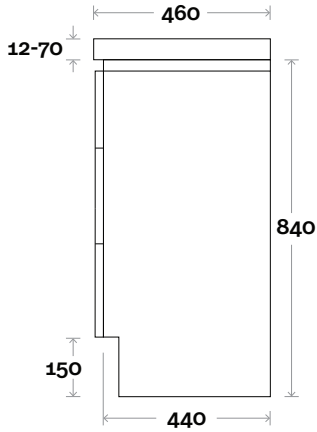

Yarra

Yarra 4 1200mm centre basin

Top Thickness

- Monaco Grande Acrylic top: 70mm
- Silestone: 20mm
- Caesarstone: 20mm
- Dekton: 12mm
- Symphony: 20mm
- Timber: Solid 30-35mm
  (Above counter only)

Note:

- Monaco Grande waste centre: 600mm
- Stone & Timber waste centre:
  600mm std (may vary depending on basin)

Plumbing allowance

Profile

Configuration

Kick