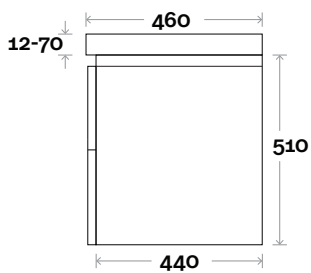

Yarra

Yarra 1 600mm centre basin

Top Thickness

- Monaco Grande Acrylic top: 70mm
- Silestone: 20mm
- Caesarstone: 20mm
- Dekton: 12mm
- Symphony: 20mm
- Timber: Solid 30-35mm
(Above counter only)

Note:

- Monaco Grande waste centre: 300mm
- Stone & Timber waste centre:
300mm std (may vary depending on basin)

Plumbing allowance

Profile

Configuration

Kick

Legs

Wallmount

Yarra

Yarra 2 750mm centre basin

Top Thickness

Monaco Grande Acrylic top: 70mm

Silestone: 20mm

Caesarstone: 20mm

Dekton: 12mm

Symphony: 20mm

Timber: Solid 30-35mm
(Above counter only)

Note: