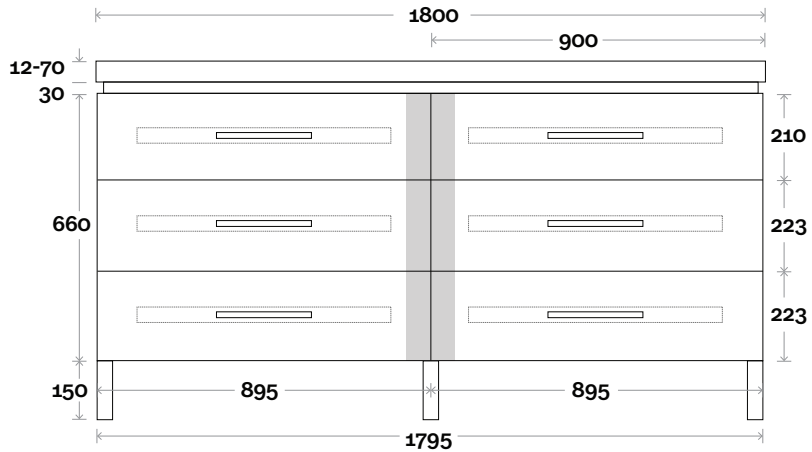

Drawer Box

Yarra

Yarra 15 1800mm all drawer centre basin

Top Thickness

- Monaco Grande Acrylic top: 70mm
- Silestone: 20mm
- Caesarstone: 20mm
- Dekton: 12mm
- Symphony: 20mm
- Timber: Solid 30-35mm
(Above counter only)

Note:

- Monaco Grande waste centre: 900mm
- Stone & Timber waste centre: 900mm std (may vary depending on basin)

Plumbing allowance

Profile

Configuration

Kick

Legs

Wallmount

Drawer Box

Yarra

Yarra 16 1800mm all drawer double basin

Top Thickness

- Monaco Grande Acrylic top: 70mm
- Silestone: 20mm
- Caesarstone: 20mm
- Dekton: 12mm
- Symphony: 20mm
- Timber: Solid 30-35mm
(Above counter only)