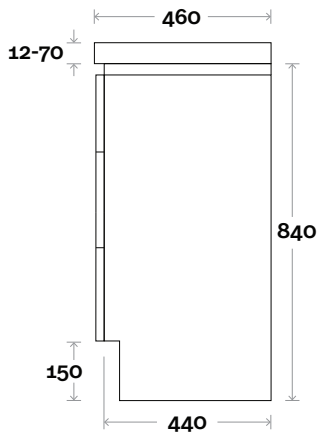

Top Thickness
 Monaco Grande Acrylic top: 70mm
 Silestone: 20mm
 Caesarstone: 20mm
 Dekton: 12mm
 Symphony: 20mm
 Timber: Solid 30-35mm
 (Above counter only)

Note:
 • Monaco Grande waste centre: 900mm
 • Stone & Timber waste centre: 900mm std (may vary depending on basin)

Top Thickness

Monaco Grande Acrylic top: 70mm

Silestone: 20mm

Caesarstone: 20mm

Dekton: 12mm

Symphony: 20mm

Timber: Solid 30-35mm

(Above counter only)

Note:

• Monaco Grande waste centre: 520 mm

• Stone & Timber waste centre:
450mm std (may vary depending on basin)

Plumbing allowance

Profile

Configuration

Kick

Legs

Wallmount

Yarra

Yarra 9 600mm all drawer centre basin

Top Thickness

- Monaco Grande Acrylic top: 70mm
- Silestone: 20mm
- Caesarstone: 20mm
- Dekton: 12mm
- Symphony: 20mm
- Timber: Solid 30-35mm
(Above counter only)