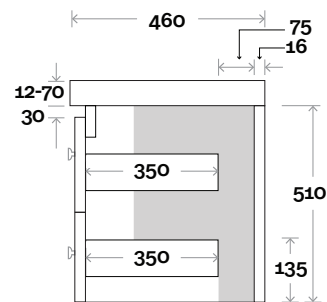

Drawer Box

Yarra

Yarra 15 1800mm all drawer centre basin

Top Thickness

- Monaco Grande Acrylic top: 70mm
- Silestone: 20mm
- Caesarstone: 20mm
- Dekton: 12mm
- Symphony: 20mm
- Timber: Solid 30-35mm
(Above counter only)

Note:

- Monaco Grande waste centre: 900mm
- Stone & Timber waste centre: 900mm std (may vary depending on basin)

Plumbing allowance

Profile

Configuration

Kick

Legs

Wallmount

Drawer Box

Yarra

Yarra 16 1800mm all drawer double basin

Top Thickness

- Monaco Grande Acrylic top: 70mm
- Silestone: 20mm
- Caesarstone: 20mm
- Dekton: 12mm
- Symphony: 20mm
- Timber: Solid 30-35mm
(Above counter only)

Note:

- Monaco Grande waste centre: 520mm
- Stone & Timber waste centre: 450mm std (may vary depending on basin)

Plumbing allowance

Profile

Configuration

Kick

Legs

Wallmount