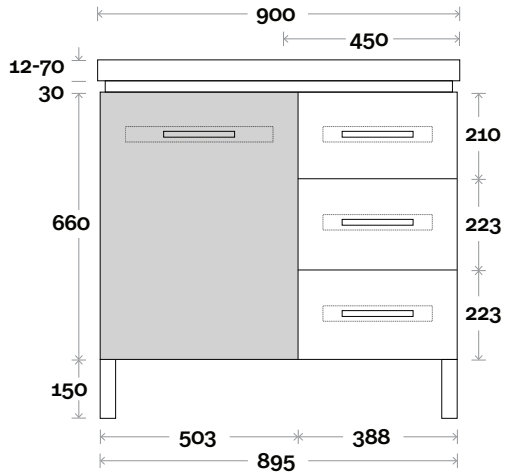

Yarra

Yarra 3 900mm centre basin

Top Thickness

- Monaco Grande Acrylic top: 70mm
- Silestone: 20mm
- Caesarstone: 20mm
- Dekton: 12mm
- Symphony: 20mm
- Timber: Solid 30-35mm
(Above counter only)

Note:

- Monaco Grande waste centre: 450mm
- Stone & Timber waste centre: 450mm std (may vary depending on basin)

Plumbing allowance

Profile

Configuration

Kick

Legs

Wallmount

Yarra

Yarra 4 1200mm centre basin

Top Thickness

- Monaco Grande Acrylic top: 70mm
- Silestone: 20mm
- Caesarstone: 20mm
- Dekton: 12mm
- Symphony: 20mm
- Timber: Solid 30-35mm
(Above counter only)

Note:

- Monaco Grande waste centre: 600mm
- Stone & Timber waste centre:
600mm std (may vary depending on basin)