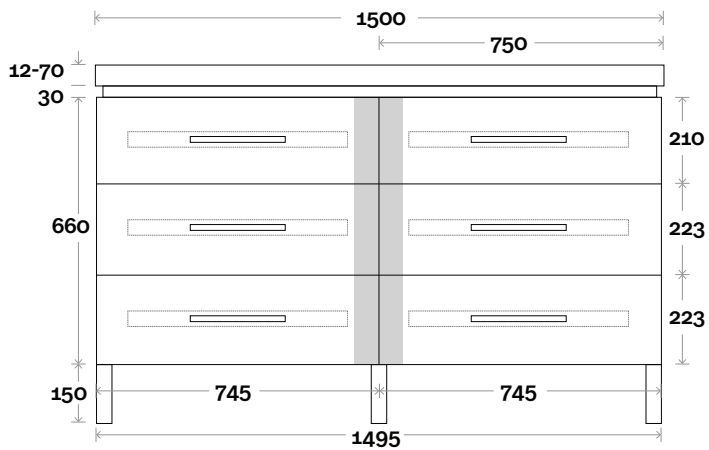

Drawer Box

Yarra

Yarra 13 1500mm all drawer centre basin

Top Thickness

- Monaco Grande Acrylic top: 70mm
- Silestone: 20mm
- Caesarstone: 20mm
- Dekton: 12mm
- Symphony: 20mm
- Timber: Solid 30-35mm
(Above counter only)

Note:

- Monaco Grande waste centre: 750mm
- Stone & Timber waste centre:
750mm std (may vary depending on basin)

Plumbing allowance

Profile

Configuration

Kick

Legs

Wallmount

Drawer Box

Yarra

Yarra 14 1500mm all drawer double basin

Top Thickness

- Monaco Grande Acrylic top: 70mm
- Silestone: 20mm
- Caesarstone: 20mm
- Dekton: 12mm
- Symphony: 20mm
- Timber: Solid 30-35mm
(Above counter only)