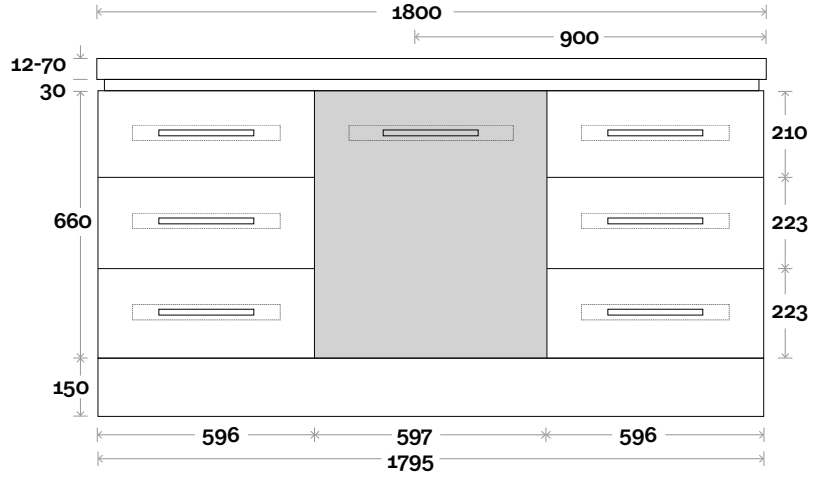

Yarra

Yarra 7 1800mm single basin

Top Thickness
Monaco Grande Acrylic top: 70mm
Silestone: 20mm
Caesarstone: 20mm
Dekton: 12mm
Symphony: 20mm
Timber: Solid 30-35mm
(Above counter only)

Note:
• Monaco Grande waste centre: 900mm
• Stone & Timber waste centre: 900mm std (may vary depending on basin)

Plumbing allowance

Profile

Configuration

Kick