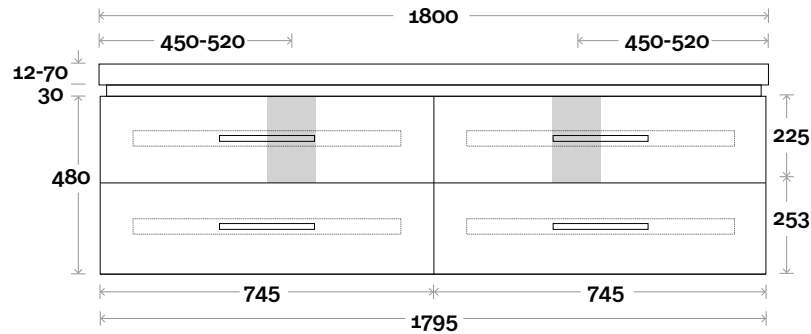

Drawer Box

Yarra

Yarra 16 1800mm all drawer double basin

Top Thickness

- Monaco Grande Acrylic top: 70mm
- Silestone: 20mm
- Caesarstone: 20mm
- Dekton: 12mm
- Symphony: 20mm
- Timber: Solid 30-35mm
(Above counter only)

Note:

- Monaco Grande waste centre: 520mm
- Stone & Timber waste centre: 450mm std (may vary depending on basin)

Plumbing allowance

Profile

Configuration

Kick

Legs

Wallmount