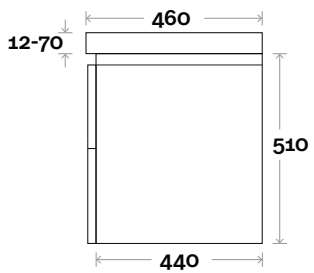

Top Thickness
 Monaco Grande Acrylic top: 70mm
 Silestone: 20mm
 Caesarstone: 20mm
 Dekton: 12mm
 Symphony: 20mm
 Timber: Solid 30-35mm
 (Above counter only)

Note:
 • Monaco Grande waste centre: 900mm
 • Stone & Timber waste centre: 900mm std (may vary depending on basin)

Plumbing allowance

Profile

Configuration

Kick

Legs

Wallmount

Yarra

Yarra 8 1800mm double basin

Top Thickness

Monaco Grande Acrylic top: 70mm

Silestone: 20mm

Caesarstone: 20mm

Dekton: 12mm

Symphony: 20mm

Timber: Solid 30-35mm

(Above counter only)