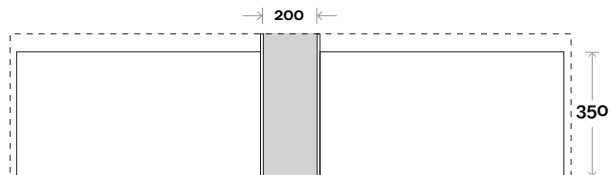

Note:

- Monaco Grande waste centre: 750mm
- Stone & Timber waste centre:
750mm std (may vary depending on basin)

Plumbing allowance

Profile

Configuration

Kick

Legs

Wallmount

Drawer Box

Yarra

Yarra 14 1500mm all drawer double basin

Top Thickness

- Monaco Grande Acrylic top: 70mm
- Silestone: 20mm
- Caesarstone: 20mm
- Dekton: 12mm
- Symphony: 20mm
- Timber: Solid 30-35mm
(Above counter only)