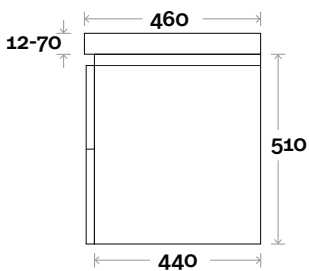

Yarra

Yarra 3 900mm centre basin

Top Thickness

- Monaco Grande Acrylic top: 70mm
- Silestone: 20mm
- Caesarstone: 20mm
- Dekton: 12mm
- Symphony: 20mm
- Timber: Solid 30-35mm
(Above counter only)

Note:

- Monaco Grande waste centre: 450mm
- Stone & Timber waste centre: 450mm std (may vary depending on basin)

Plumbing allowance

Profile

Configuration

Kick

Legs

Wallmount

Yarra

Yarra 4 1200mm centre basin

Top Thickness

- Monaco Grande Acrylic top: 70mm
- Silestone: 20mm
- Caesarstone: 20mm
- Dekton: 12mm
- Symphony: 20mm
- Timber: Solid 30-35mm
(Above counter only)

Note:

- Monaco Grande waste centre: 600mm
- Stone & Timber waste centre:
600mm std (may vary depending on basin)

Top Thickness
 Monaco Grande Acrylic top: 70mm
 Silestone: 20mm
 Caesarstone: 20mm
 Dekton: 12mm
 Symphony: 20mm
 Timber: Solid 30-35mm
 (Above counter only)

Note:
 • Monaco Grande waste centre: 750mm
 • Stone & Timber waste centre:
 750mm std (may vary depending on basin)