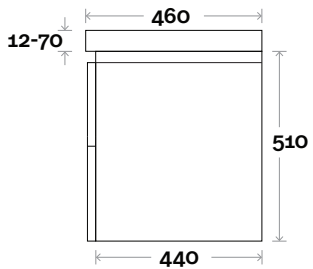

Top Thickness

Monaco Grande Acrylic top: 70mm

Silestone: 20mm

Caesarstone: 20mm

Dekton: 12mm

Symphony: 20mm

Timber: Solid 30-35mm
(Above counter only)

Note:

• Monaco Grande waste centre: 375mm

• Stone & Timber waste centre:
375mm std (may vary depending on basin)

Plumbing allowance

Profile

Configuration

Kick

Legs

Wallmount

Yarra

Yarra 3 900mm centre basin

Top Thickness

- Monaco Grande Acrylic top: 70mm
- Silestone: 20mm
- Caesarstone: 20mm
- Dekton: 12mm
- Symphony: 20mm
- Timber: Solid 30-35mm
(Above counter only)

Note:

- Monaco Grande waste centre: 450mm
- Stone & Timber waste centre: 450mm std (may vary depending on basin)

Top Thickness

- Monaco Grande Acrylic top: 70mm
- Silestone: 20mm
- Caesarstone: 20mm
- Dekton: 12mm
- Symphony: 20mm
- Timber: Solid 30-35mm
(Above counter only)

Note:

- Monaco Grande waste centre: 600mm
- Stone & Timber waste centre:
600mm std (may vary depending on basin)