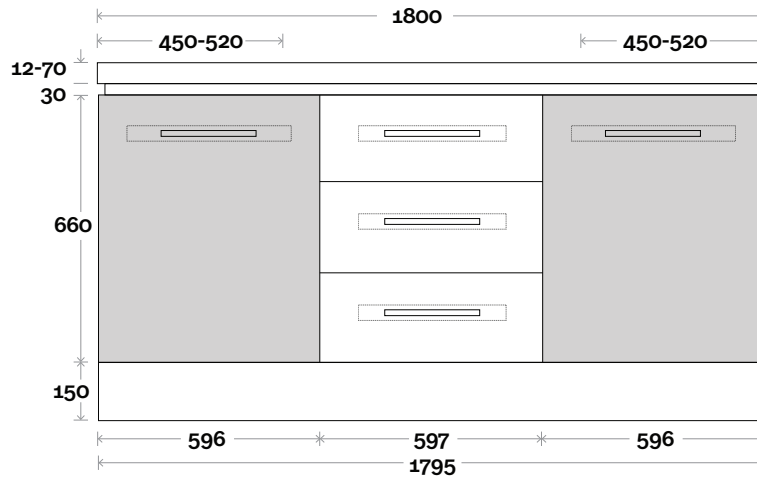

Note:

• Monaco Grande waste centre: 520 mm

• Stone & Timber waste centre:
450mm std (may vary depending on basin)

Plumbing allowance

Profile

Configuration

Kick

Legs