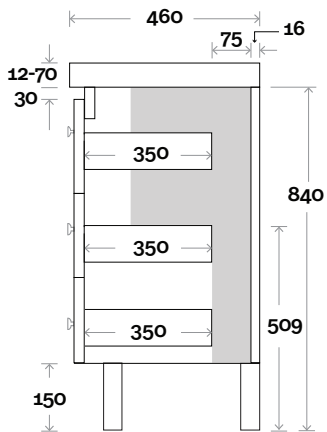

Note:

- Monaco Grande waste centre: 750mm
- Stone & Timber waste centre:
750mm std (may vary depending on basin)

Plumbing allowance

Profile

Configuration

Kick

Legs

Wallmount

Drawer Box

Yarra

Yarra 14 1500mm all drawer double basin

Top Thickness

- Monaco Grande Acrylic top: 70mm
- Silestone: 20mm
- Caesarstone: 20mm
- Dekton: 12mm
- Symphony: 20mm
- Timber: Solid 30-35mm
(Above counter only)

Note:

- Monaco Grande waste centre: 420mm
- Stone & Timber waste centre: 375mm std (may vary depending on basin)

Plumbing allowance

Profile

Configuration

Kick

Legs

Wallmount

Drawer Box

Yarra

Yarra 15 1800mm all drawer centre basin

Top Thickness

- Monaco Grande Acrylic top: 70mm
- Silestone: 20mm
- Caesarstone: 20mm
- Dekton: 12mm
- Symphony: 20mm
- Timber: Solid 30-35mm
(Above counter only)