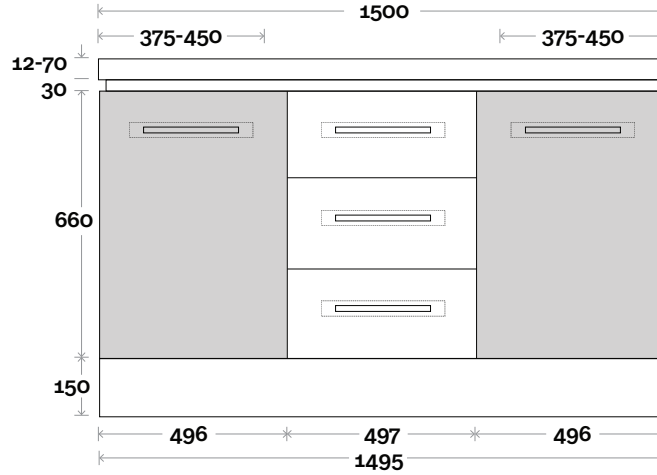

Top Thickness
 Monaco Grande Acrylic top: 70mm
 Silestone: 20mm
 Caesarstone: 20mm
 Dekton: 12mm
 Symphony: 20mm
 Timber: Solid 30-35mm
 (Above counter only)

Note:
 • Monaco Grande waste centre: 420mm
 • Stone & Timber waste centre:
 375mm std (may vary depending on basin)

Plumbing allowance

Profile

Configuration

Kick

Legs

Wallmount

Yarra

Yarra 7 1800mm single basin