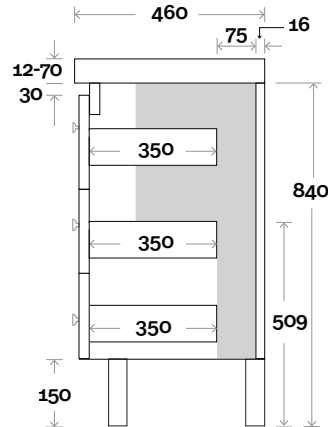

Note:

• Monaco Grande waste centre: 520 mm

• Stone & Timber waste centre:
450mm std (may vary depending on basin)

Plumbing allowance

Profile

Configuration

Kick

Legs

Note:

- Monaco Grande waste centre: 300mm
- Stone & Timber waste centre:
300mm std (may vary depending on basin)

Plumbing allowance

Profile

Configuration

Kick

Legs

Wallmount

Drawer Box

Yarra

Yarra 10 750mm all drawer centre basin

Top Thickness

- Monaco Grande Acrylic top: 70mm
- Silestone: 20mm
- Caesarstone: 20mm
- Dekton: 12mm
- Symphony: 20mm
- Timber: Solid 30-35mm
(Above counter only)

Note:

- Monaco Grande waste centre: 375mm
- Stone & Timber waste centre: 375mm std (may vary depending on basin)

Plumbing allowance

Profile

Configuration

Kick

Legs

Wallmount