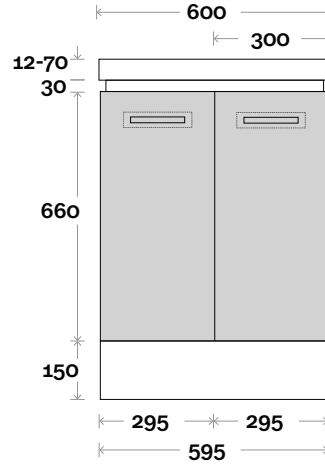

Yarra

Yarra 1 600mm centre basin

Top Thickness

- Monaco Grande Acrylic top: 70mm
- Silestone: 20mm
- Caesarstone: 20mm
- Dekton: 12mm
- Symphony: 20mm
- Timber: Solid 30-35mm
  (Above counter only)

Note:

- Monaco Grande waste centre: 300mm
- Stone & Timber waste centre:
  300mm std (may vary depending on basin)

Plumbing allowance

Profile

Configuration

Kick