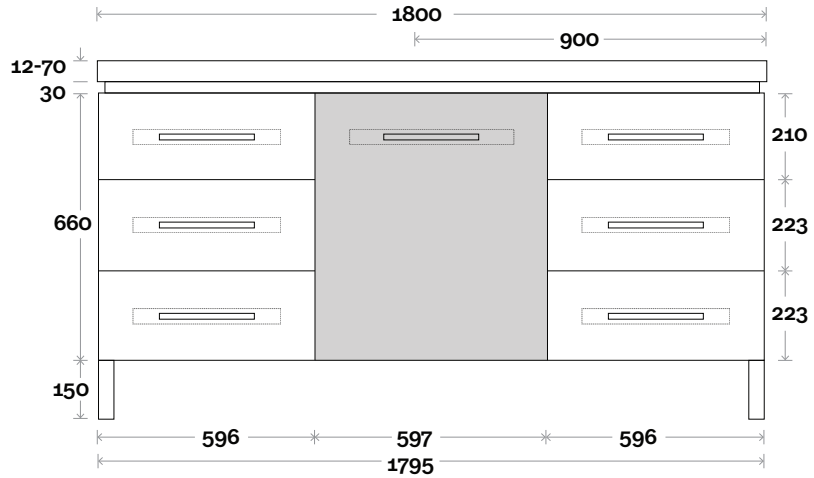

Plumbing allowance

Profile

Configuration

Kick

Legs

Wallmount

Yarra

Yarra 8 1800mm double basin