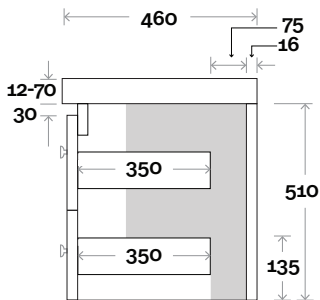

Drawer Box

Yarra

Yarra 10 750mm all drawer centre basin

Top Thickness

- Monaco Grande Acrylic top: 70mm
- Silestone: 20mm
- Caesarstone: 20mm
- Dekton: 12mm
- Symphony: 20mm
- Timber: Solid 30-35mm
(Above counter only)

Note:

- Monaco Grande waste centre: 375mm
- Stone & Timber waste centre: 375mm std (may vary depending on basin)

Plumbing allowance

Profile

Configuration

Kick

Legs

Wallmount

Drawer Box

Yarra

Yarra 11 900mm all drawer centre basin

Top Thickness

- Monaco Grande Acrylic top: 70mm
- Silestone: 20mm
- Caesarstone: 20mm
- Dekton: 12mm
- Symphony: 20mm
- Timber: Solid 30-35mm
(Above counter only)