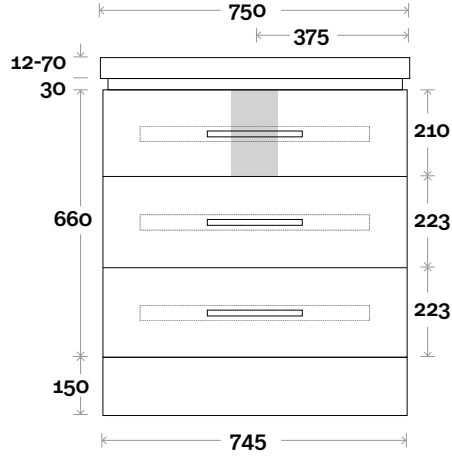

Drawer Box

Yarra

Yarra 10 750mm all drawer centre basin

Top Thickness

- Monaco Grande Acrylic top: 70mm
- Silestone: 20mm
- Caesarstone: 20mm
- Dekton: 12mm
- Symphony: 20mm
- Timber: Solid 30-35mm
(Above counter only)

Note:

- Monaco Grande waste centre: 375mm
- Stone & Timber waste centre: 375mm std (may vary depending on basin)

Plumbing allowance

Profile

Configuration

Kick

Legs

Wallmount

Drawer Box

Yarra

Yarra 11 900mm all drawer centre basin

Top Thickness

- Monaco Grande Acrylic top: 70mm
- Silestone: 20mm
- Caesarstone: 20mm
- Dekton: 12mm
- Symphony: 20mm
- Timber: Solid 30-35mm
(Above counter only)