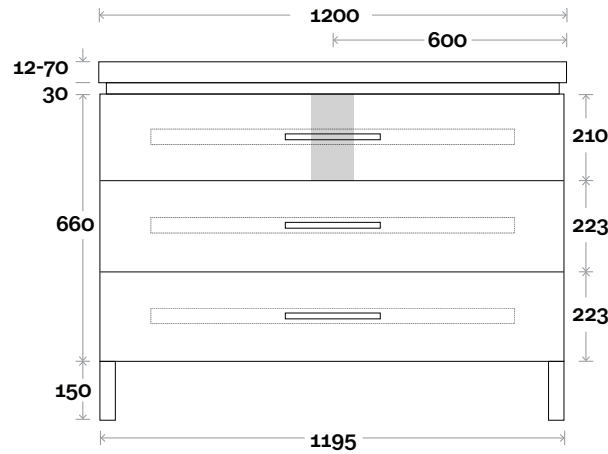

Drawer Box

Yarra

Yarra 12 1200mm all drawer centre basin

Top Thickness

- Monaco Grande Acrylic top: 70mm
- Silestone: 20mm
- Caesarstone: 20mm
- Dekton: 12mm
- Symphony: 20mm
- Timber: Solid 30-35mm
(Above counter only)

Note:

- Monaco Grande waste centre: 600mm
- Stone & Timber waste centre:
600mm std (may vary depending on basin)

Plumbing allowance

Profile

Configuration

Kick

Legs

Wallmount

Drawer Box

Yarra

Yarra 13 1500mm all drawer centre basin

Top Thickness

- Monaco Grande Acrylic top: 70mm
- Silestone: 20mm
- Caesarstone: 20mm
- Dekton: 12mm
- Symphony: 20mm
- Timber: Solid 30-35mm
(Above counter only)