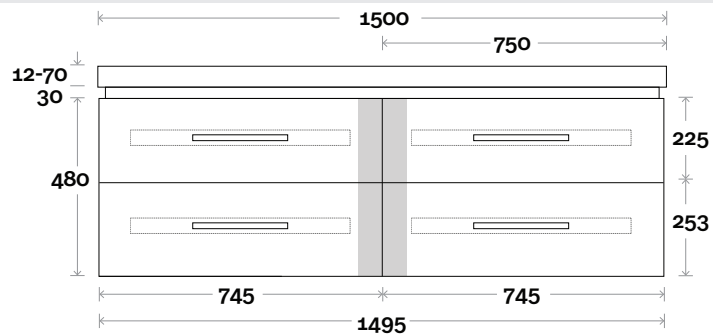

Drawer Box

Yarra

Yarra 13 1500mm all drawer centre basin

Top Thickness

- Monaco Grande Acrylic top: 70mm
- Silestone: 20mm
- Caesarstone: 20mm
- Dekton: 12mm
- Symphony: 20mm
- Timber: Solid 30-35mm
(Above counter only)

Note:

- Monaco Grande waste centre: 750mm
- Stone & Timber waste centre:
750mm std (may vary depending on basin)

Plumbing allowance

Profile

Configuration

Kick

Legs

Wallmount

Drawer Box

Yarra

Yarra 14 1500mm all drawer double basin

Top Thickness

- Monaco Grande Acrylic top: 70mm
- Silestone: 20mm
- Caesarstone: 20mm
- Dekton: 12mm
- Symphony: 20mm
- Timber: Solid 30-35mm
(Above counter only)