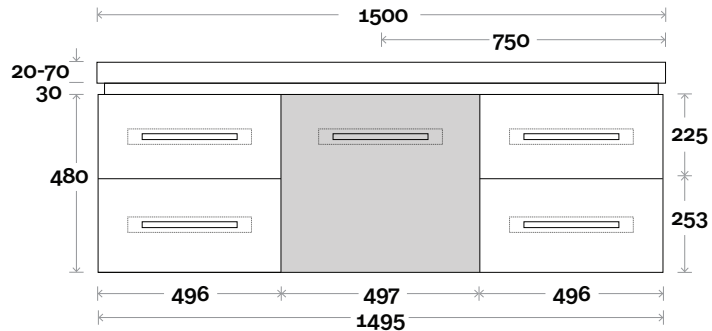

Plumbing allowance

Profile

Configuration

Kick

Legs

Wallmount

Yarra

Yarra 6 1500mm double basin