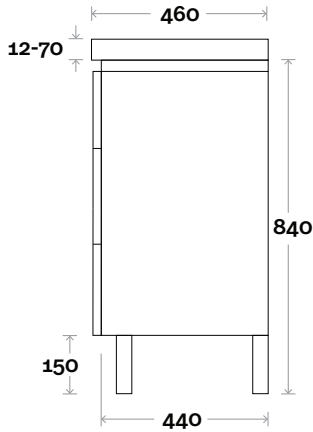

Top Thickness

- Monaco Grande Acrylic top: 70mm
- Silestone: 20mm
- Caesarstone: 20mm
- Dekton: 12mm
- Symphony: 20mm
- Timber: Solid 30-35mm
(Above counter only)

Note:

- Monaco Grande waste centre: 600mm
- Stone & Timber waste centre:
600mm std (may vary depending on basin)

Top Thickness
 Monaco Grande Acrylic top: 70mm
 Silestone: 20mm
 Caesarstone: 20mm
 Dekton: 12mm
 Symphony: 20mm
 Timber: Solid 30-35mm
 (Above counter only)

Note:
 • Monaco Grande waste centre: 750mm
 • Stone & Timber waste centre:
 750mm std (may vary depending on basin)

Plumbing allowance

Profile

Configuration

Kick

Legs

Wallmount

Yarra

Yarra 6 1500mm double basin

Top Thickness
 Monaco Grande Acrylic top: 70mm
 Silestone: 20mm
 Caesarstone: 20mm
 Dekton: 12mm
 Symphony: 20mm
 Timber: Solid 30-35mm
 (Above counter only)

Note:
 • Monaco Grande waste centre: 420mm
 • Stone & Timber waste centre:
 375mm std (may vary depending on basin)