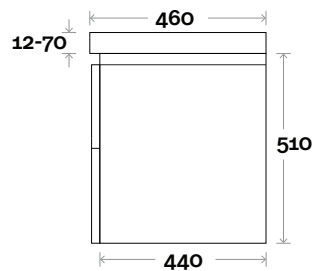

Top Thickness
 Monaco Grande Acrylic top: 70mm
 Silestone: 20mm
 Caesarstone: 20mm
 Dekton: 12mm
 Symphony: 20mm
 Timber: Solid 30-35mm
 (Above counter only)

Note:
 • Monaco Grande waste centre: 420mm
 • Stone & Timber waste centre:
 375mm std (may vary depending on basin)

Plumbing allowance

Profile

Configuration

Kick

Legs

Wallmount

Yarra

Yarra 7 1800mm single basin

Top Thickness
 Monaco Grande Acrylic top: 70mm
 Silestone: 20mm
 Caesarstone: 20mm
 Dekton: 12mm
 Symphony: 20mm
 Timber: Solid 30-35mm
 (Above counter only)

Note:
 • Monaco Grande waste centre: 900mm
 • Stone & Timber waste centre: 900mm std (may vary depending on basin)