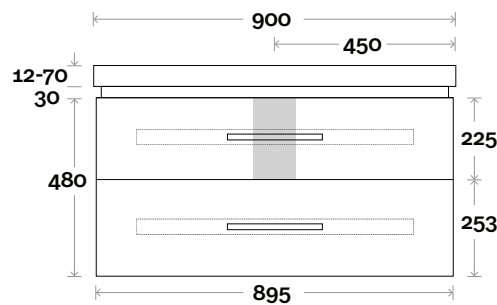

Drawer Box

Yarra

Yarra 11 900mm all drawer centre basin

Top Thickness

- Monaco Grande Acrylic top: 70mm
- Silestone: 20mm
- Caesarstone: 20mm
- Dekton: 12mm
- Symphony: 20mm
- Timber: Solid 30-35mm
(Above counter only)

Note:

- Monaco Grande waste centre: 450mm
- Stone & Timber waste centre: 450mm std (may vary depending on basin)

Plumbing allowance

Profile

Configuration

Kick

Legs

Wallmount

Drawer Box

Yarra

Yarra 12 1200mm all drawer centre basin

Top Thickness

- Monaco Grande Acrylic top: 70mm
- Silestone: 20mm
- Caesarstone: 20mm
- Dekton: 12mm
- Symphony: 20mm
- Timber: Solid 30-35mm
(Above counter only)