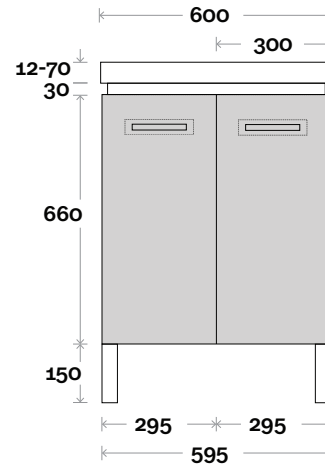

Yarra

Yarra 1 600mm centre basin

Top Thickness

- Monaco Grande Acrylic top: 70mm
- Silestone: 20mm
- Caesarstone: 20mm
- Dekton: 12mm
- Symphony: 20mm
- Timber: Solid 30-35mm
(Above counter only)

Note:

- Monaco Grande waste centre: 300mm
- Stone & Timber waste centre:
300mm std (may vary depending on basin)

Plumbing allowance

Profile

Configuration

Kick

Legs

Wallmount

Yarra

Yarra 2 750mm centre basin

Top Thickness

Monaco Grande Acrylic top: 70mm

Silestone: 20mm

Caesarstone: 20mm

Dekton: 12mm

Symphony: 20mm

Timber: Solid 30-35mm
(Above counter only)

Note:

• Monaco Grande waste centre: 375mm

• Stone & Timber waste centre:
375mm std (may vary depending on basin)

Plumbing allowance

Profile

Configuration

Kick

Legs

Wallmount