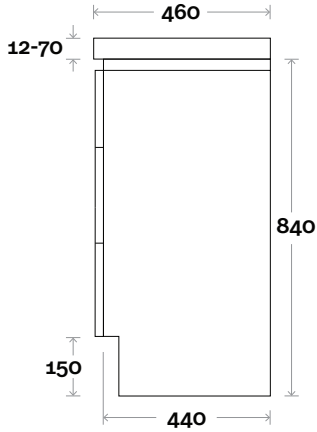

Yarra

Yarra 5 1500mm centre basin

Top Thickness
Monaco Grande Acrylic top: 70mm
Silestone: 20mm
Caesarstone: 20mm
Dekton: 12mm
Symphony: 20mm
Timber: Solid 30-35mm
(Above counter only)

Note:
• Monaco Grande waste centre: 750mm
• Stone & Timber waste centre:
750mm std (may vary depending on basin)

Plumbing allowance

Profile

Configuration

Kick