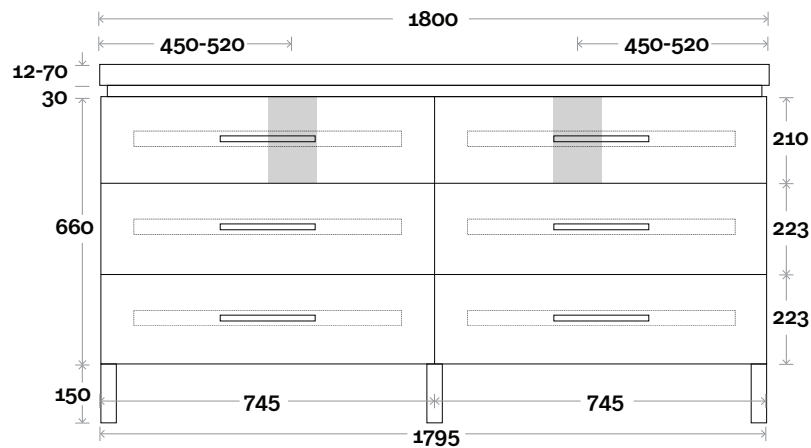

Drawer Box

Yarra

Yarra 16 1800mm all drawer double basin

Top Thickness

- Monaco Grande Acrylic top: 70mm
- Silestone: 20mm
- Caesarstone: 20mm
- Dekton: 12mm
- Symphony: 20mm
- Timber: Solid 30-35mm
(Above counter only)

Note:

- Monaco Grande waste centre: 520mm
- Stone & Timber waste centre: 450mm std (may vary depending on basin)

Plumbing allowance

Profile

Configuration

Kick

Legs

Wallmount