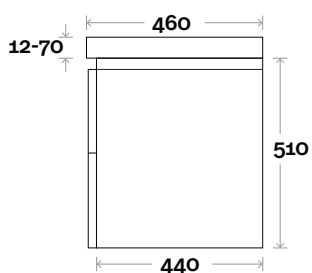

Top Thickness

Monaco Grande Acrylic top: 70mm

Silestone: 20mm

Caesarstone: 20mm

Dekton: 12mm

Symphony: 20mm

Timber: Solid 30-35mm

(Above counter only)

Note:

• Monaco Grande waste centre: 520 mm

• Stone & Timber waste centre:
450mm std (may vary depending on basin)

Plumbing allowance

Profile

Configuration

Kick

Legs

Wallmount

Yarra

Yarra 9 600mm all drawer centre basin

Top Thickness

- Monaco Grande Acrylic top: 70mm
- Silestone: 20mm
- Caesarstone: 20mm
- Dekton: 12mm
- Symphony: 20mm
- Timber: Solid 30-35mm
(Above counter only)