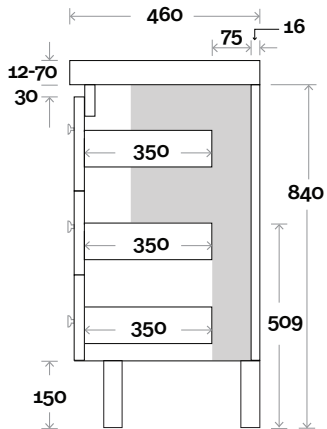

Note:

- Monaco Grande waste centre: 450mm
- Stone & Timber waste centre: 450mm std (may vary depending on basin)

Plumbing allowance

Profile

Configuration

Kick

Legs

Wallmount

Drawer Box

Yarra

Yarra 12 1200mm all drawer centre basin

Top Thickness

- Monaco Grande Acrylic top: 70mm
- Silestone: 20mm
- Caesarstone: 20mm
- Dekton: 12mm
- Symphony: 20mm
- Timber: Solid 30-35mm
(Above counter only)

Note:

- Monaco Grande waste centre: 600mm
- Stone & Timber waste centre:
600mm std (may vary depending on basin)

Plumbing allowance

Profile

Configuration

Kick

Legs

Wallmount

Drawer Box

Yarra

Yarra 13 1500mm all drawer centre basin

Top Thickness

- Monaco Grande Acrylic top: 70mm
- Silestone: 20mm
- Caesarstone: 20mm
- Dekton: 12mm
- Symphony: 20mm
- Timber: Solid 30-35mm
(Above counter only)