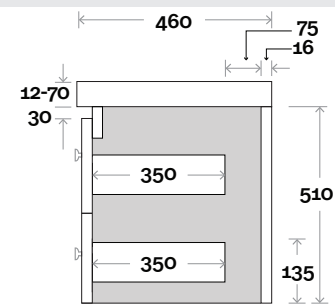

Note:

- Monaco Grande waste centre: 420mm
- Stone & Timber waste centre: 375mm std (may vary depending on basin)

Plumbing allowance

Profile

Configuration

Kick

Legs

Wallmount

Drawer Box

Yarra

Yarra 15 1800mm all drawer centre basin

Top Thickness

- Monaco Grande Acrylic top: 70mm
- Silestone: 20mm
- Caesarstone: 20mm
- Dekton: 12mm
- Symphony: 20mm
- Timber: Solid 30-35mm
(Above counter only)

Note:

- Monaco Grande waste centre: 900mm
- Stone & Timber waste centre: 900mm std (may vary depending on basin)

Plumbing allowance

Profile

Configuration

Kick

Legs

Wallmount

Drawer Box

Yarra

Yarra 16 1800mm all drawer double basin

Top Thickness

- Monaco Grande Acrylic top: 70mm
- Silestone: 20mm
- Caesarstone: 20mm
- Dekton: 12mm
- Symphony: 20mm
- Timber: Solid 30-35mm
(Above counter only)