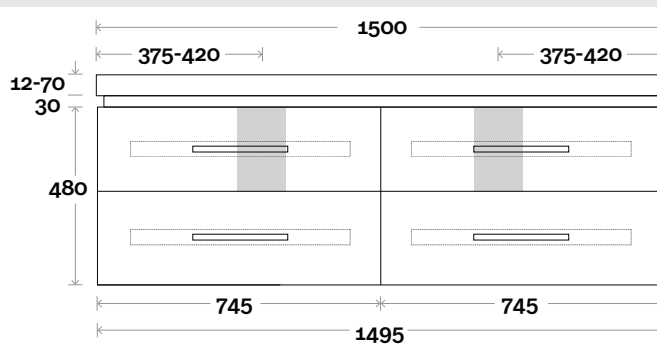

Drawer Box

Yarra

Yarra 14 1500mm all drawer double basin

Top Thickness

- Monaco Grande Acrylic top: 70mm
- Silestone: 20mm
- Caesarstone: 20mm
- Dekton: 12mm
- Symphony: 20mm
- Timber: Solid 30-35mm
(Above counter only)

Note:

- Monaco Grande waste centre: 420mm
- Stone & Timber waste centre: 375mm std (may vary depending on basin)

Plumbing allowance

Profile

Configuration

Kick

Legs

Wallmount

Drawer Box

Yarra

Yarra 15 1800mm all drawer centre basin

Top Thickness

- Monaco Grande Acrylic top: 70mm
- Silestone: 20mm
- Caesarstone: 20mm
- Dekton: 12mm
- Symphony: 20mm
- Timber: Solid 30-35mm
(Above counter only)