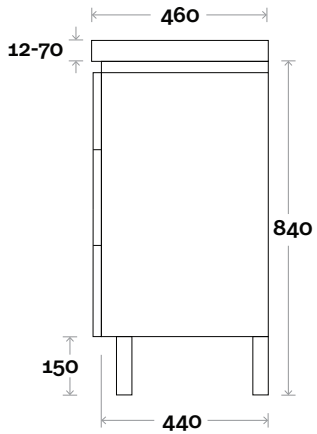

Top Thickness
 Monaco Grande Acrylic top: 70mm
 Silestone: 20mm
 Caesarstone: 20mm
 Dekton: 12mm
 Symphony: 20mm
 Timber: Solid 30-35mm
 (Above counter only)

Note:
 • Monaco Grande waste centre: 750mm
 • Stone & Timber waste centre:
 750mm std (may vary depending on basin)

Top Thickness
 Monaco Grande Acrylic top: 70mm
 Silestone: 20mm
 Caesarstone: 20mm
 Dekton: 12mm
 Symphony: 20mm
 Timber: Solid 30-35mm
 (Above counter only)

Note:
 • Monaco Grande waste centre: 420mm
 • Stone & Timber waste centre:
 375mm std (may vary depending on basin)

Plumbing allowance

Profile

Configuration

Kick

Legs

Wallmount

Yarra

Yarra 7 1800mm single basin

Top Thickness
 Monaco Grande Acrylic top: 70mm
 Silestone: 20mm
 Caesarstone: 20mm
 Dekton: 12mm
 Symphony: 20mm
 Timber: Solid 30-35mm
 (Above counter only)

Note:
 • Monaco Grande waste centre: 900mm
 • Stone & Timber waste centre: 900mm std (may vary depending on basin)