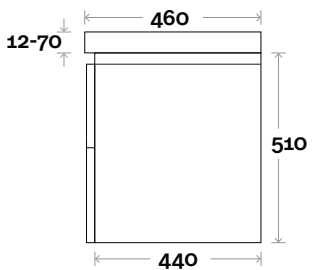

Top Thickness

- Monaco Grande Acrylic top: 70mm
- Silestone: 20mm
- Caesarstone: 20mm
- Dekton: 12mm
- Symphony: 20mm
- Timber: Solid 30-35mm
(Above counter only)

Note:

- Monaco Grande waste centre: 600mm
- Stone & Timber waste centre:
600mm std (may vary depending on basin)

Plumbing allowance

Profile

Configuration

Kick

Legs

Wallmount

Yarra

Yarra 5 1500mm centre basin

Top Thickness
 Monaco Grande Acrylic top: 70mm
 Silestone: 20mm
 Caesarstone: 20mm
 Dekton: 12mm
 Symphony: 20mm
 Timber: Solid 30-35mm
 (Above counter only)

Note:
 • Monaco Grande waste centre: 750mm
 • Stone & Timber waste centre:
 750mm std (may vary depending on basin)

Top Thickness
 Monaco Grande Acrylic top: 70mm
 Silestone: 20mm
 Caesarstone: 20mm
 Dekton: 12mm
 Symphony: 20mm
 Timber: Solid 30-35mm
 (Above counter only)

Note:
 • Monaco Grande waste centre: 420mm
 • Stone & Timber waste centre:
 375mm std (may vary depending on basin)