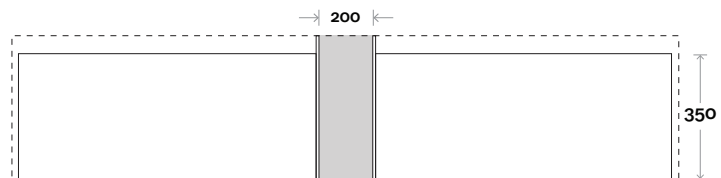

Note:

- Monaco Grande waste centre: 900mm
- Stone & Timber waste centre: 900mm std (may vary depending on basin)

Plumbing allowance

Profile

Configuration

Kick

Legs

Wallmount

Drawer Box

Yarra

Yarra 16 1800mm all drawer double basin

Top Thickness

- Monaco Grande Acrylic top: 70mm
- Silestone: 20mm
- Caesarstone: 20mm
- Dekton: 12mm
- Symphony: 20mm
- Timber: Solid 30-35mm
(Above counter only)