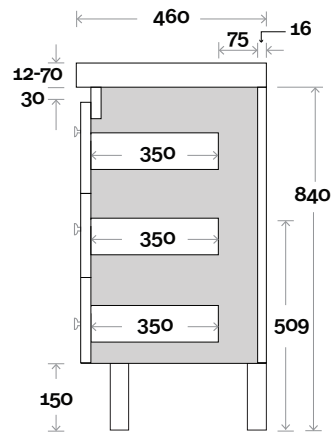

Note:

- Monaco Grande waste centre: 420mm
- Stone & Timber waste centre: 375mm std (may vary depending on basin)

Plumbing allowance

Profile

Configuration

Kick

Legs

Wallmount

Drawer Box

Yarra

Yarra 15 1800mm all drawer centre basin

Top Thickness

- Monaco Grande Acrylic top: 70mm
- Silestone: 20mm
- Caesarstone: 20mm
- Dekton: 12mm
- Symphony: 20mm
- Timber: Solid 30-35mm
(Above counter only)

Note:

- Monaco Grande waste centre: 900mm
- Stone & Timber waste centre: 900mm std (may vary depending on basin)

Plumbing allowance

Profile

Configuration

Kick

Legs

Wallmount

Drawer Box

Yarra

Yarra 16 1800mm all drawer double basin

Top Thickness

- Monaco Grande Acrylic top: 70mm
- Silestone: 20mm
- Caesarstone: 20mm
- Dekton: 12mm
- Symphony: 20mm
- Timber: Solid 30-35mm
(Above counter only)