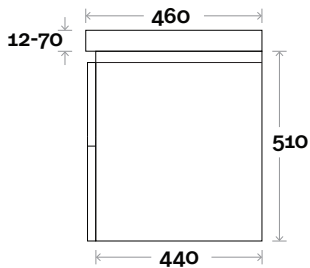

Top Thickness

- Monaco Grande Acrylic top: 70mm
- Silestone: 20mm
- Caesarstone: 20mm
- Dekton: 12mm
- Symphony: 20mm
- Timber: Solid 30-35mm
(Above counter only)

Note:

- Monaco Grande waste centre: 600mm
- Stone & Timber waste centre:
600mm std (may vary depending on basin)

Top Thickness
 Monaco Grande Acrylic top: 70mm
 Silestone: 20mm
 Caesarstone: 20mm
 Dekton: 12mm
 Symphony: 20mm
 Timber: Solid 30-35mm
 (Above counter only)

Note:
 • Monaco Grande waste centre: 750mm
 • Stone & Timber waste centre:
 750mm std (may vary depending on basin)

Plumbing allowance

Profile

Configuration

Kick

Legs

Wallmount

Yarra

Yarra 6 1500mm double basin

Top Thickness
 Monaco Grande Acrylic top: 70mm
 Silestone: 20mm
 Caesarstone: 20mm
 Dekton: 12mm
 Symphony: 20mm
 Timber: Solid 30-35mm
 (Above counter only)

Note:
 • Monaco Grande waste centre: 420mm
 • Stone & Timber waste centre:
 375mm std (may vary depending on basin)