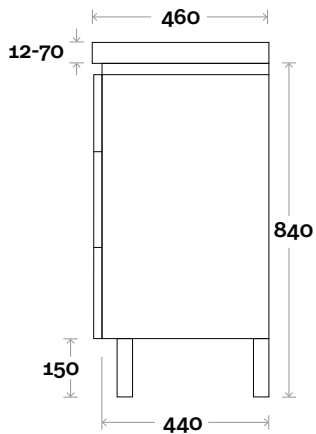

Top Thickness

Monaco Grande Acrylic top: 70mm

Silestone: 20mm

Caesarstone: 20mm

Dekton: 12mm

Symphony: 20mm

Timber: Solid 30-35mm

(Above counter only)

Note:

• Monaco Grande waste centre: 520 mm

• Stone & Timber waste centre:
450mm std (may vary depending on basin)

Plumbing allowance

Profile

Configuration

Kick

Legs

Wallmount

Yarra

Yarra 9 600mm all drawer centre basin

Top Thickness

- Monaco Grande Acrylic top: 70mm
- Silestone: 20mm
- Caesarstone: 20mm
- Dekton: 12mm
- Symphony: 20mm
- Timber: Solid 30-35mm
(Above counter only)