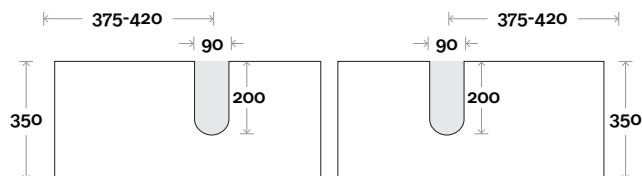

Drawer Box

Yarra

Yarra 14 1500mm all drawer double basin

Top Thickness

- Monaco Grande Acrylic top: 70mm
- Silestone: 20mm
- Caesarstone: 20mm
- Dekton: 12mm
- Symphony: 20mm
- Timber: Solid 30-35mm
(Above counter only)

Note:

- Monaco Grande waste centre: 420mm
- Stone & Timber waste centre: 375mm std (may vary depending on basin)

Plumbing allowance

Profile

Configuration

Kick

Legs

Wallmount

Drawer Box

Yarra

Yarra 15 1800mm all drawer centre basin

Top Thickness

- Monaco Grande Acrylic top: 70mm
- Silestone: 20mm
- Caesarstone: 20mm
- Dekton: 12mm
- Symphony: 20mm
- Timber: Solid 30-35mm
(Above counter only)