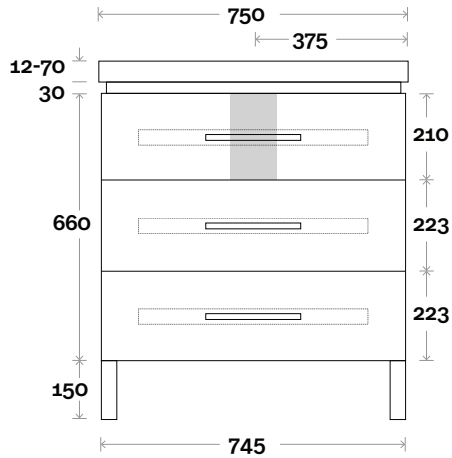

Drawer Box

Yarra

Yarra 10 750mm all drawer centre basin

Top Thickness

- Monaco Grande Acrylic top: 70mm
- Silestone: 20mm
- Caesarstone: 20mm
- Dekton: 12mm
- Symphony: 20mm
- Timber: Solid 30-35mm
(Above counter only)

Note:

- Monaco Grande waste centre: 375mm
- Stone & Timber waste centre: 375mm std (may vary depending on basin)

Plumbing allowance

Profile

Configuration

Kick

Legs

Wallmount

Drawer Box

Yarra

Yarra 11 900mm all drawer centre basin

Top Thickness

- Monaco Grande Acrylic top: 70mm
- Silestone: 20mm
- Caesarstone: 20mm
- Dekton: 12mm
- Symphony: 20mm
- Timber: Solid 30-35mm
(Above counter only)