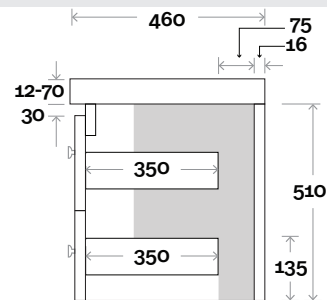

Note:

- Monaco Grande waste centre: 750mm
- Stone & Timber waste centre:
750mm std (may vary depending on basin)

Plumbing allowance

Profile

Configuration

Kick

Legs

Wallmount

Drawer Box

Yarra

Yarra 14 1500mm all drawer double basin

Top Thickness

- Monaco Grande Acrylic top: 70mm
- Silestone: 20mm
- Caesarstone: 20mm
- Dekton: 12mm
- Symphony: 20mm
- Timber: Solid 30-35mm
(Above counter only)

Note:

- Monaco Grande waste centre: 420mm
- Stone & Timber waste centre: 375mm std (may vary depending on basin)

Plumbing allowance

Profile

Configuration

Kick

Legs

Wallmount

Drawer Box

Yarra

Yarra 15 1800mm all drawer centre basin

Top Thickness

- Monaco Grande Acrylic top: 70mm
- Silestone: 20mm
- Caesarstone: 20mm
- Dekton: 12mm
- Symphony: 20mm
- Timber: Solid 30-35mm
(Above counter only)