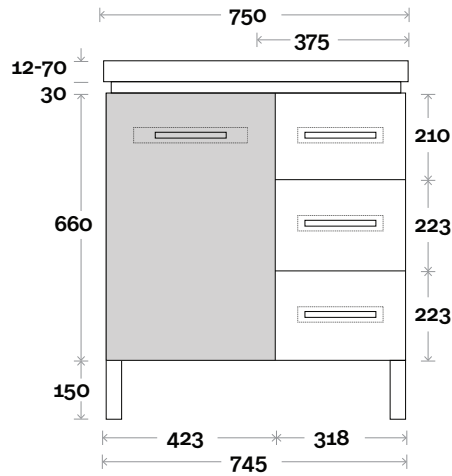

• Monaco Grande waste centre: 375mm

• Stone & Timber waste centre:
375mm std (may vary depending on basin)

Plumbing allowance

Profile

Configuration

Kick

Legs

Wallmount