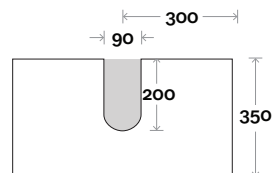

Note:

- Monaco Grande waste centre: 300mm
- Stone & Timber waste centre:
300mm std (may vary depending on basin)

Plumbing allowance

Profile

Configuration

Kick

Legs

Wallmount

Drawer Box

Yarra

Yarra 10 750mm all drawer centre basin

Top Thickness

- Monaco Grande Acrylic top: 70mm
- Silestone: 20mm
- Caesarstone: 20mm
- Dekton: 12mm
- Symphony: 20mm
- Timber: Solid 30-35mm
(Above counter only)