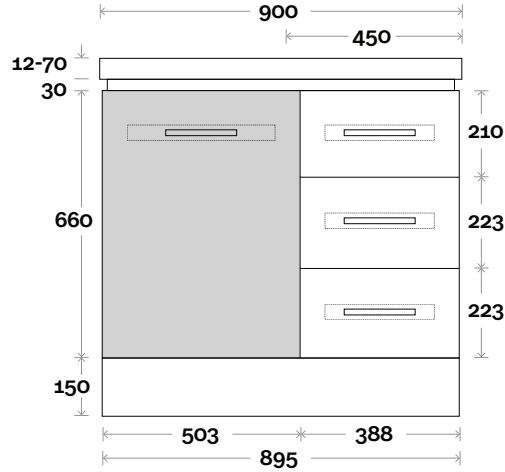

Yarra

Yarra 3 900mm centre basin

Top Thickness

- Monaco Grande Acrylic top: 70mm
- Silestone: 20mm
- Caesarstone: 20mm
- Dekton: 12mm
- Symphony: 20mm
- Timber: Solid 30-35mm
  (Above counter only)

Note:

- Monaco Grande waste centre: 450mm
- Stone & Timber waste centre: 450mm std (may vary depending on basin)

Plumbing allowance

Profile

Configuration

Kick