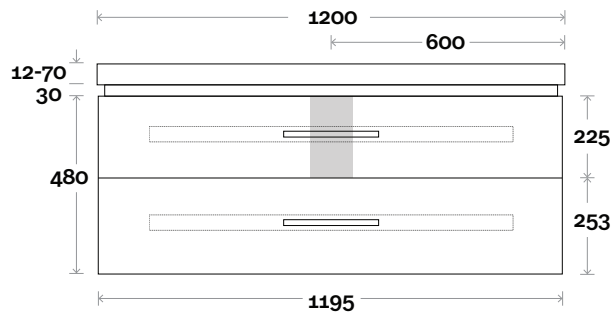

Drawer Box

Yarra

Yarra 12 1200mm all drawer centre basin

Top Thickness

- Monaco Grande Acrylic top: 70mm
- Silestone: 20mm
- Caesarstone: 20mm
- Dekton: 12mm
- Symphony: 20mm
- Timber: Solid 30-35mm
(Above counter only)

Note:

- Monaco Grande waste centre: 600mm
- Stone & Timber waste centre:
600mm std (may vary depending on basin)

Plumbing allowance

Profile

Configuration

Kick

Legs

Wallmount

Drawer Box

Yarra

Yarra 13 1500mm all drawer centre basin

Top Thickness

- Monaco Grande Acrylic top: 70mm
- Silestone: 20mm
- Caesarstone: 20mm
- Dekton: 12mm
- Symphony: 20mm
- Timber: Solid 30-35mm
(Above counter only)