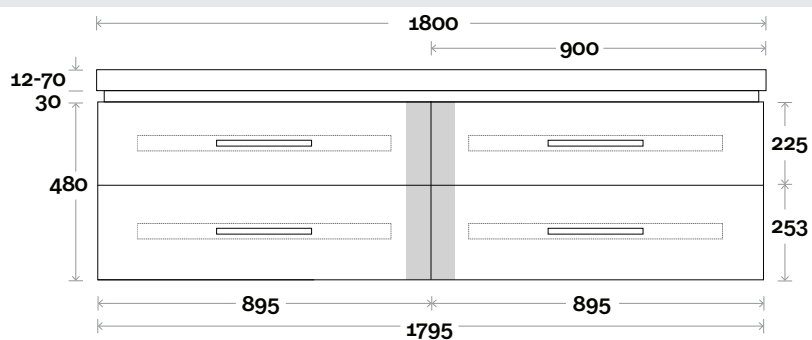

Drawer Box

Yarra

Yarra 15 1800mm all drawer centre basin

Top Thickness

- Monaco Grande Acrylic top: 70mm
- Silestone: 20mm
- Caesarstone: 20mm
- Dekton: 12mm
- Symphony: 20mm
- Timber: Solid 30-35mm
(Above counter only)

Note:

- Monaco Grande waste centre: 900mm
- Stone & Timber waste centre: 900mm std (may vary depending on basin)

Plumbing allowance

Profile

Configuration

Kick

Legs

Wallmount

Drawer Box

Yarra

Yarra 16 1800mm all drawer double basin

Top Thickness

- Monaco Grande Acrylic top: 70mm
- Silestone: 20mm
- Caesarstone: 20mm
- Dekton: 12mm
- Symphony: 20mm
- Timber: Solid 30-35mm
(Above counter only)