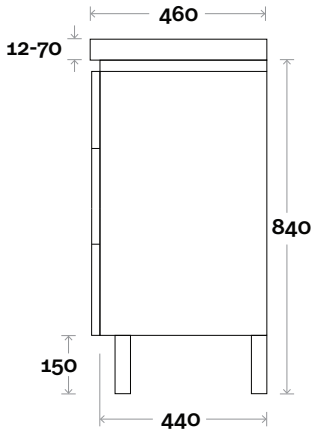

Yarra

Yarra 3 900mm centre basin

Top Thickness

- Monaco Grande Acrylic top: 70mm
- Silestone: 20mm
- Caesarstone: 20mm
- Dekton: 12mm
- Symphony: 20mm
- Timber: Solid 30-35mm
(Above counter only)

Note:

- Monaco Grande waste centre: 450mm
- Stone & Timber waste centre: 450mm std (may vary depending on basin)

Plumbing allowance

Profile

Configuration

Kick

Legs

Wallmount

Yarra

Yarra 4 1200mm centre basin

Top Thickness

- Monaco Grande Acrylic top: 70mm
- Silestone: 20mm
- Caesarstone: 20mm
- Dekton: 12mm
- Symphony: 20mm
- Timber: Solid 30-35mm
(Above counter only)

Note:

- Monaco Grande waste centre: 600mm
- Stone & Timber waste centre:
600mm std (may vary depending on basin)

Top Thickness
 Monaco Grande Acrylic top: 70mm
 Silestone: 20mm
 Caesarstone: 20mm
 Dekton: 12mm
 Symphony: 20mm
 Timber: Solid 30-35mm
 (Above counter only)

Note:
 • Monaco Grande waste centre: 750mm
 • Stone & Timber waste centre:
 750mm std (may vary depending on basin)