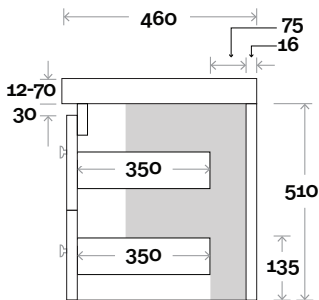

Drawer Box

Yarra

Yarra 12 1200mm all drawer centre basin

Top Thickness

- Monaco Grande Acrylic top: 70mm
- Silestone: 20mm
- Caesarstone: 20mm
- Dekton: 12mm
- Symphony: 20mm
- Timber: Solid 30-35mm
(Above counter only)

Note:

- Monaco Grande waste centre: 600mm
- Stone & Timber waste centre:
600mm std (may vary depending on basin)

Plumbing allowance

Profile

Configuration

Kick

Legs

Wallmount

Drawer Box

Yarra

Yarra 13 1500mm all drawer centre basin

Top Thickness

- Monaco Grande Acrylic top: 70mm
- Silestone: 20mm
- Caesarstone: 20mm
- Dekton: 12mm
- Symphony: 20mm
- Timber: Solid 30-35mm
(Above counter only)