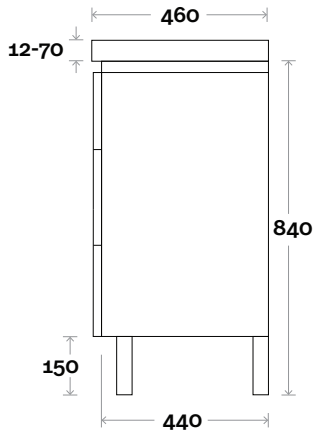

Yarra

Yarra 1 600mm centre basin

Top Thickness

- Monaco Grande Acrylic top: 70mm
- Silestone: 20mm
- Caesarstone: 20mm
- Dekton: 12mm
- Symphony: 20mm
- Timber: Solid 30-35mm
(Above counter only)

Note:

- Monaco Grande waste centre: 300mm
- Stone & Timber waste centre:
300mm std (may vary depending on basin)

Plumbing allowance

Profile

Configuration

Kick

Legs

Wallmount

Yarra

Yarra 2 750mm centre basin

Top Thickness

Monaco Grande Acrylic top: 70mm

Silestone: 20mm

Caesarstone: 20mm

Dekton: 12mm

Symphony: 20mm

Timber: Solid 30-35mm
(Above counter only)

Note:

• Monaco Grande waste centre: 375mm

• Stone & Timber waste centre:
375mm std (may vary depending on basin)

Plumbing allowance

Profile

Configuration

Kick

Legs

Wallmount