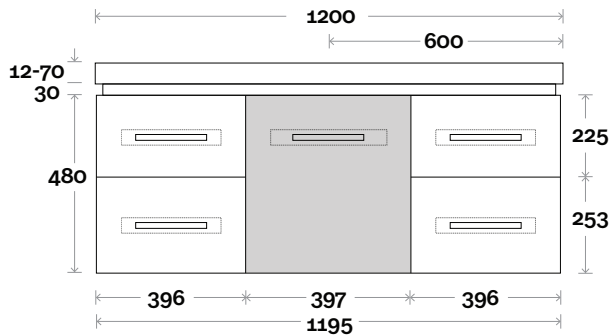

Top Thickness

- Monaco Grande Acrylic top: 70mm
- Silestone: 20mm
- Caesarstone: 20mm
- Dekton: 12mm
- Symphony: 20mm
- Timber: Solid 30-35mm
(Above counter only)

Note:

- Monaco Grande waste centre: 600mm
- Stone & Timber waste centre:
600mm std (may vary depending on basin)

Plumbing allowance

Profile

Configuration

Kick

Legs

Wallmount

Yarra

Yarra 5 1500mm centre basin

Top Thickness
 Monaco Grande Acrylic top: 70mm
 Silestone: 20mm
 Caesarstone: 20mm
 Dekton: 12mm
 Symphony: 20mm
 Timber: Solid 30-35mm
 (Above counter only)

Note:
 • Monaco Grande waste centre: 750mm
 • Stone & Timber waste centre:
 750mm std (may vary depending on basin)