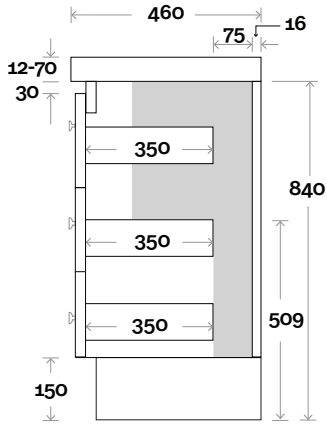

Note:

- Monaco Grande waste centre: 300mm
- Stone & Timber waste centre:
300mm std (may vary depending on basin)

Plumbing allowance

Profile

Configuration

Kick

Legs

Wallmount

Drawer Box

Yarra

Yarra 10 750mm all drawer centre basin

Top Thickness

- Monaco Grande Acrylic top: 70mm
- Silestone: 20mm
- Caesarstone: 20mm
- Dekton: 12mm
- Symphony: 20mm
- Timber: Solid 30-35mm
(Above counter only)

Note:

- Monaco Grande waste centre: 375mm
- Stone & Timber waste centre: 375mm std (may vary depending on basin)

Plumbing allowance

Profile

Configuration

Kick

Legs

Wallmount

Drawer Box

Yarra

Yarra 11 900mm all drawer centre basin

Top Thickness

- Monaco Grande Acrylic top: 70mm
- Silestone: 20mm
- Caesarstone: 20mm
- Dekton: 12mm
- Symphony: 20mm
- Timber: Solid 30-35mm
(Above counter only)