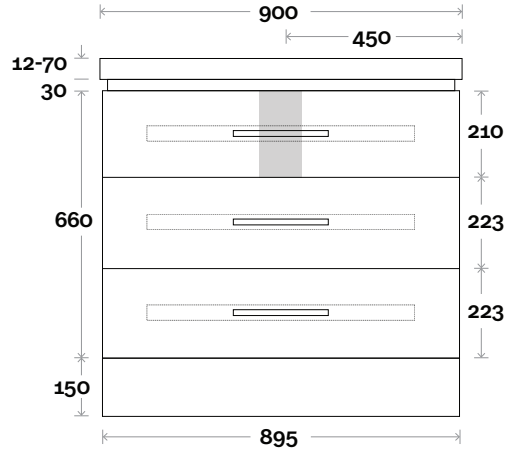

Drawer Box

Yarra

Yarra 11 900mm all drawer centre basin

Top Thickness

- Monaco Grande Acrylic top: 70mm
- Silestone: 20mm
- Caesarstone: 20mm
- Dekton: 12mm
- Symphony: 20mm
- Timber: Solid 30-35mm
(Above counter only)

Note:

- Monaco Grande waste centre: 450mm
- Stone & Timber waste centre: 450mm std (may vary depending on basin)

Plumbing allowance

Profile

Configuration

Kick

Legs

Wallmount

Drawer Box

Yarra

Yarra 12 1200mm all drawer centre basin

Top Thickness

- Monaco Grande Acrylic top: 70mm
- Silestone: 20mm
- Caesarstone: 20mm
- Dekton: 12mm
- Symphony: 20mm
- Timber: Solid 30-35mm
(Above counter only)