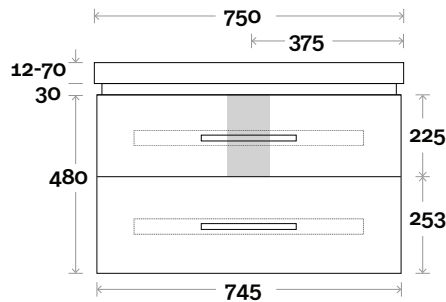

Drawer Box

Yarra

Yarra 10 750mm all drawer centre basin

Top Thickness

- Monaco Grande Acrylic top: 70mm
- Silestone: 20mm
- Caesarstone: 20mm
- Dekton: 12mm
- Symphony: 20mm
- Timber: Solid 30-35mm
(Above counter only)

Note:

- Monaco Grande waste centre: 375mm
- Stone & Timber waste centre: 375mm std (may vary depending on basin)

Plumbing allowance

Profile

Configuration

Kick

Legs

Wallmount

Drawer Box

Yarra

Yarra 11 900mm all drawer centre basin

Top Thickness

- Monaco Grande Acrylic top: 70mm
- Silestone: 20mm
- Caesarstone: 20mm
- Dekton: 12mm
- Symphony: 20mm
- Timber: Solid 30-35mm
(Above counter only)