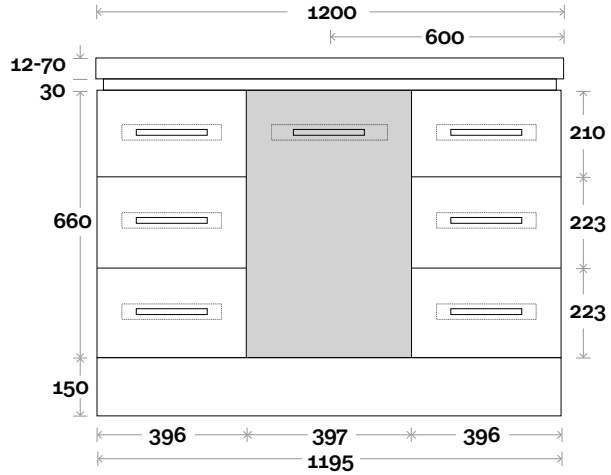

Yarra

Yarra 4 1200mm centre basin

Top Thickness

- Monaco Grande Acrylic top: 70mm
- Silestone: 20mm
- Caesarstone: 20mm
- Dekton: 12mm
- Symphony: 20mm
- Timber: Solid 30-35mm
  (Above counter only)

Note:

- Monaco Grande waste centre: 600mm
- Stone & Timber waste centre:
  600mm std (may vary depending on basin)

Plumbing allowance

Profile

Configuration

Kick