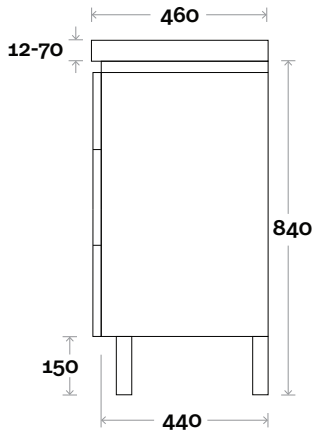

Top Thickness

Monaco Grande Acrylic top: 70mm

Silestone: 20mm

Caesarstone: 20mm

Dekton: 12mm

Symphony: 20mm

Timber: Solid 30-35mm
(Above counter only)

Note:

• Monaco Grande waste centre: 375mm

• Stone & Timber waste centre:
375mm std (may vary depending on basin)

Plumbing allowance

Profile

Configuration

Kick

Legs

Wallmount

Yarra

Yarra 3 900mm centre basin

Top Thickness

- Monaco Grande Acrylic top: 70mm
- Silestone: 20mm
- Caesarstone: 20mm
- Dekton: 12mm
- Symphony: 20mm
- Timber: Solid 30-35mm
(Above counter only)

Note:

- Monaco Grande waste centre: 450mm
- Stone & Timber waste centre: 450mm std (may vary depending on basin)

Top Thickness

- Monaco Grande Acrylic top: 70mm
- Silestone: 20mm
- Caesarstone: 20mm
- Dekton: 12mm
- Symphony: 20mm
- Timber: Solid 30-35mm
(Above counter only)

Note:

- Monaco Grande waste centre: 600mm
- Stone & Timber waste centre:
600mm std (may vary depending on basin)