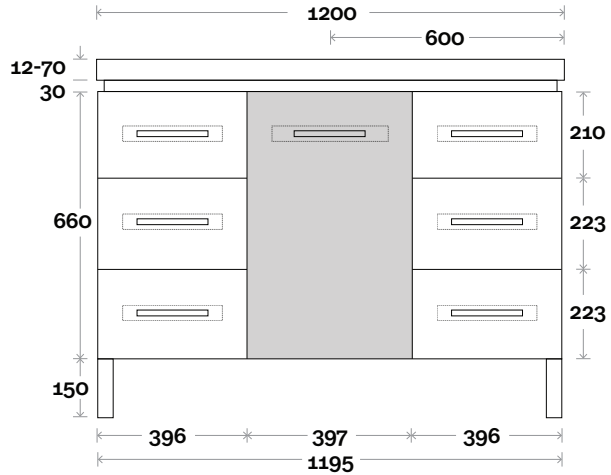

Top Thickness

- Monaco Grande Acrylic top: 70mm
- Silestone: 20mm
- Caesarstone: 20mm
- Dekton: 12mm
- Symphony: 20mm
- Timber: Solid 30-35mm
(Above counter only)

Note:

- Monaco Grande waste centre: 600mm
- Stone & Timber waste centre:
600mm std (may vary depending on basin)

Plumbing allowance

Profile

Configuration

Kick

Legs

Wallmount

Yarra

Yarra 5 1500mm centre basin

Top Thickness
 Monaco Grande Acrylic top: 70mm
 Silestone: 20mm
 Caesarstone: 20mm
 Dekton: 12mm
 Symphony: 20mm
 Timber: Solid 30-35mm
 (Above counter only)

Note:
 • Monaco Grande waste centre: 750mm
 • Stone & Timber waste centre:
 750mm std (may vary depending on basin)