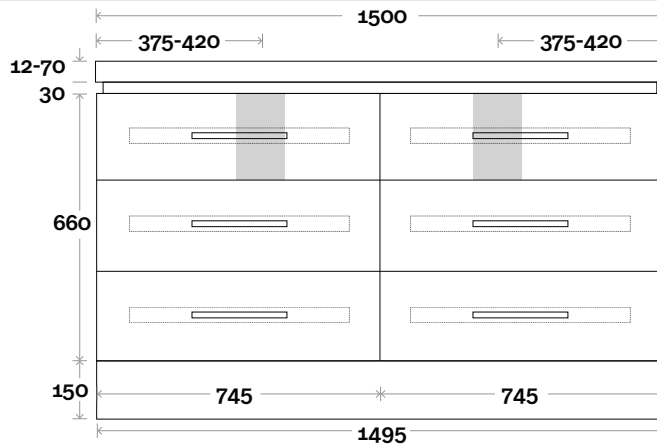

Drawer Box

Yarra

Yarra 14 1500mm all drawer double basin

Top Thickness

- Monaco Grande Acrylic top: 70mm
- Silestone: 20mm
- Caesarstone: 20mm
- Dekton: 12mm
- Symphony: 20mm
- Timber: Solid 30-35mm
(Above counter only)

Note:

- Monaco Grande waste centre: 420mm
- Stone & Timber waste centre: 375mm std (may vary depending on basin)

Plumbing allowance

Profile

Configuration

Kick

Legs

Wallmount

Drawer Box

Yarra

Yarra 15 1800mm all drawer centre basin

Top Thickness

- Monaco Grande Acrylic top: 70mm
- Silestone: 20mm
- Caesarstone: 20mm
- Dekton: 12mm
- Symphony: 20mm
- Timber: Solid 30-35mm
(Above counter only)