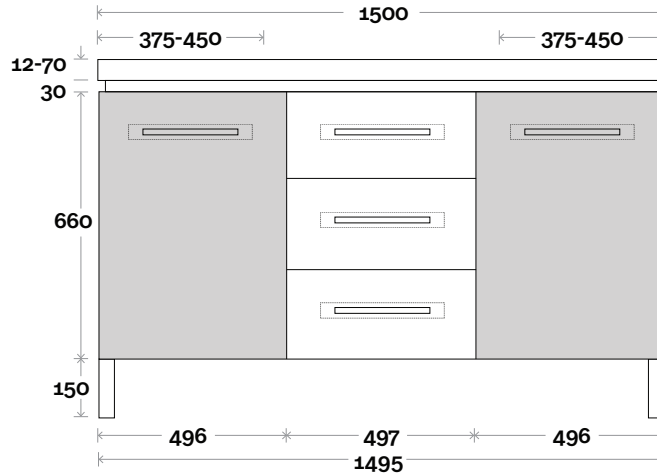

Top Thickness
 Monaco Grande Acrylic top: 70mm
 Silestone: 20mm
 Caesarstone: 20mm
 Dekton: 12mm
 Symphony: 20mm
 Timber: Solid 30-35mm
 (Above counter only)

Note:
 • Monaco Grande waste centre: 420mm
 • Stone & Timber waste centre:
 375mm std (may vary depending on basin)

Plumbing allowance

Profile

Configuration

Kick

Legs

Wallmount

Yarra

Yarra 7 1800mm single basin

Top Thickness
 Monaco Grande Acrylic top: 70mm
 Silestone: 20mm
 Caesarstone: 20mm
 Dekton: 12mm
 Symphony: 20mm
 Timber: Solid 30-35mm
 (Above counter only)

Note:
 • Monaco Grande waste centre: 900mm
 • Stone & Timber waste centre: 900mm std (may vary depending on basin)