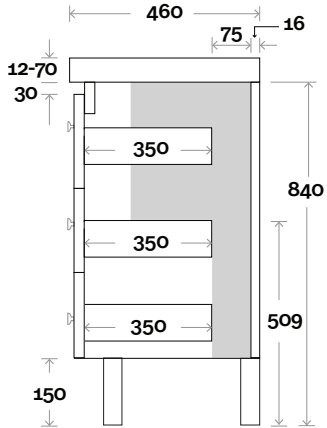

Note:

- Monaco Grande waste centre: 375mm
- Stone & Timber waste centre: 375mm std (may vary depending on basin)

Plumbing allowance

Profile

Configuration

Kick

Legs

Wallmount

Drawer Box

Yarra

Yarra 11 900mm all drawer centre basin

Top Thickness

- Monaco Grande Acrylic top: 70mm
- Silestone: 20mm
- Caesarstone: 20mm
- Dekton: 12mm
- Symphony: 20mm
- Timber: Solid 30-35mm
(Above counter only)

Note:

- Monaco Grande waste centre: 450mm
- Stone & Timber waste centre: 450mm std (may vary depending on basin)

Plumbing allowance

Profile

Configuration

Kick

Legs

Wallmount

Drawer Box

Yarra

Yarra 12 1200mm all drawer centre basin

Top Thickness

- Monaco Grande Acrylic top: 70mm
- Silestone: 20mm
- Caesarstone: 20mm
- Dekton: 12mm
- Symphony: 20mm
- Timber: Solid 30-35mm
(Above counter only)