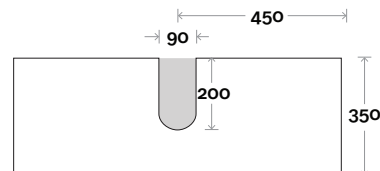

Note:

- Monaco Grande waste centre: 450mm
- Stone & Timber waste centre: 450mm std (may vary depending on basin)

Plumbing allowance

Profile

Configuration

Kick

Legs

Wallmount

Drawer Box

Yarra

Yarra 12 1200mm all drawer centre basin

Top Thickness

- Monaco Grande Acrylic top: 70mm
- Silestone: 20mm
- Caesarstone: 20mm
- Dekton: 12mm
- Symphony: 20mm
- Timber: Solid 30-35mm
(Above counter only)