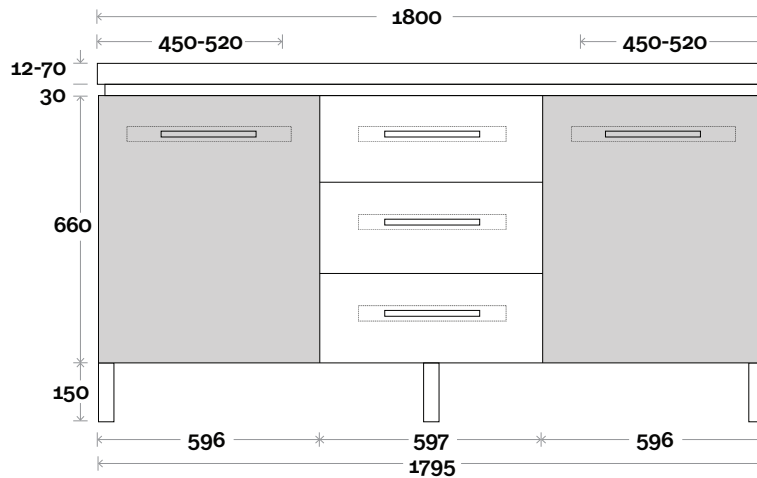

Note:

• Monaco Grande waste centre: 520 mm

• Stone & Timber waste centre:
450mm std (may vary depending on basin)

Plumbing allowance

Profile

Configuration

Kick

Legs