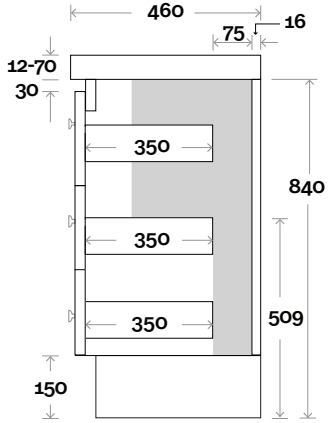

Note:

• Monaco Grande waste centre: 520 mm

• Stone & Timber waste centre:
450mm std (may vary depending on basin)

Plumbing allowance

Profile

Configuration

Kick

Legs

Note:

- Monaco Grande waste centre: 300mm
- Stone & Timber waste centre:
300mm std (may vary depending on basin)

Plumbing allowance

Profile

Configuration

Kick

Legs

Wallmount

Drawer Box

Yarra

Yarra 10 750mm all drawer centre basin

Top Thickness

- Monaco Grande Acrylic top: 70mm
- Silestone: 20mm
- Caesarstone: 20mm
- Dekton: 12mm
- Symphony: 20mm
- Timber: Solid 30-35mm
(Above counter only)

Note:

- Monaco Grande waste centre: 375mm
- Stone & Timber waste centre: 375mm std (may vary depending on basin)

Plumbing allowance

Profile

Configuration

Kick

Legs

Wallmount