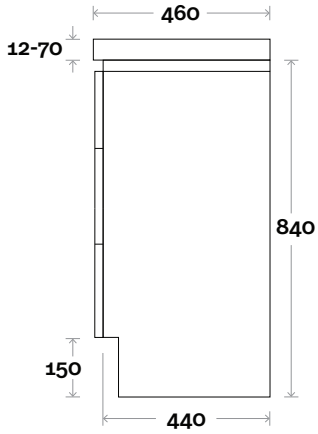

Yarra

Yarra 3 900mm centre basin

Top Thickness

- Monaco Grande Acrylic top: 70mm
- Silestone: 20mm
- Caesarstone: 20mm
- Dekton: 12mm
- Symphony: 20mm
- Timber: Solid 30-35mm
  (Above counter only)

Note:

- Monaco Grande waste centre: 450mm
- Stone & Timber waste centre: 450mm std (may vary depending on basin)

Plumbing allowance

Profile

Configuration

Kick