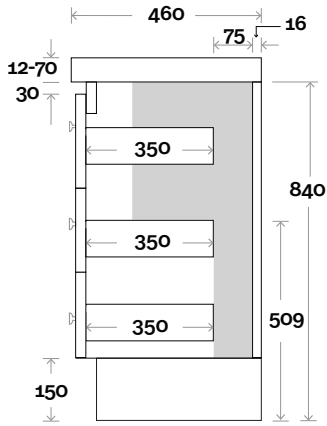

Drawer Box

Yarra

Yarra 15 1800mm all drawer centre basin

Top Thickness

- Monaco Grande Acrylic top: 70mm
- Silestone: 20mm
- Caesarstone: 20mm
- Dekton: 12mm
- Symphony: 20mm
- Timber: Solid 30-35mm
(Above counter only)

Note:

- Monaco Grande waste centre: 900mm
- Stone & Timber waste centre: 900mm std (may vary depending on basin)

Plumbing allowance

Profile

Configuration

Kick

Legs

Wallmount

Drawer Box

Yarra

Yarra 16 1800mm all drawer double basin

Top Thickness

- Monaco Grande Acrylic top: 70mm
- Silestone: 20mm
- Caesarstone: 20mm
- Dekton: 12mm
- Symphony: 20mm
- Timber: Solid 30-35mm
(Above counter only)

Note:

- Monaco Grande waste centre: 520mm
- Stone & Timber waste centre: 450mm std (may vary depending on basin)

Plumbing allowance

Profile

Configuration

Kick

Legs

Wallmount