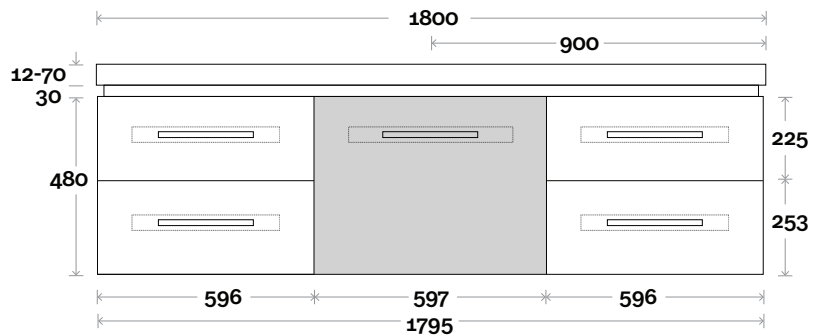

Plumbing allowance

Profile

Configuration

Kick

Legs

Wallmount

Yarra

Yarra 8 1800mm double basin