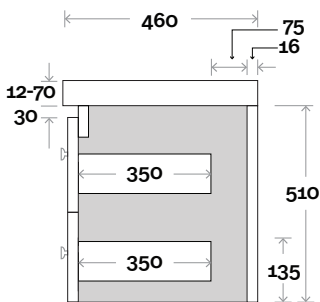

Note:

- Monaco Grande waste centre: 600mm
- Stone & Timber waste centre:
600mm std (may vary depending on basin)

Plumbing allowance

Profile

Configuration

Kick

Legs

Wallmount

Drawer Box

Yarra

Yarra 13 1500mm all drawer centre basin

Top Thickness

- Monaco Grande Acrylic top: 70mm
- Silestone: 20mm
- Caesarstone: 20mm
- Dekton: 12mm
- Symphony: 20mm
- Timber: Solid 30-35mm
(Above counter only)

Note:

- Monaco Grande waste centre: 750mm
- Stone & Timber waste centre:
750mm std (may vary depending on basin)

Plumbing allowance

Profile

Configuration

Kick

Legs

Wallmount

Drawer Box

Yarra

Yarra 14 1500mm all drawer double basin

Top Thickness

- Monaco Grande Acrylic top: 70mm
- Silestone: 20mm
- Caesarstone: 20mm
- Dekton: 12mm
- Symphony: 20mm
- Timber: Solid 30-35mm
(Above counter only)