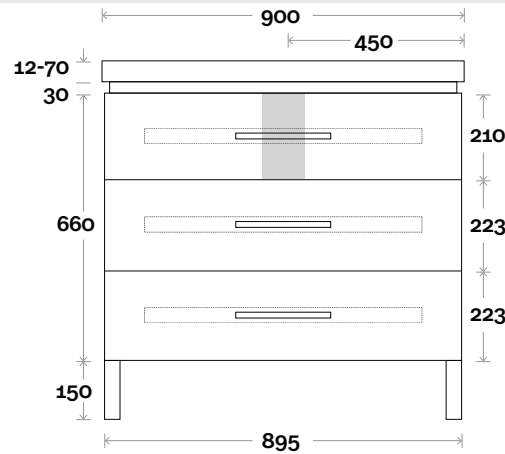

Drawer Box

Yarra

Yarra 11 900mm all drawer centre basin

Top Thickness

- Monaco Grande Acrylic top: 70mm
- Silestone: 20mm
- Caesarstone: 20mm
- Dekton: 12mm
- Symphony: 20mm
- Timber: Solid 30-35mm
(Above counter only)

Note:

- Monaco Grande waste centre: 450mm
- Stone & Timber waste centre: 450mm std (may vary depending on basin)

Plumbing allowance

Profile

Configuration

Kick

Legs

Wallmount

Drawer Box

Yarra

Yarra 12 1200mm all drawer centre basin

Top Thickness

- Monaco Grande Acrylic top: 70mm
- Silestone: 20mm
- Caesarstone: 20mm
- Dekton: 12mm
- Symphony: 20mm
- Timber: Solid 30-35mm
(Above counter only)