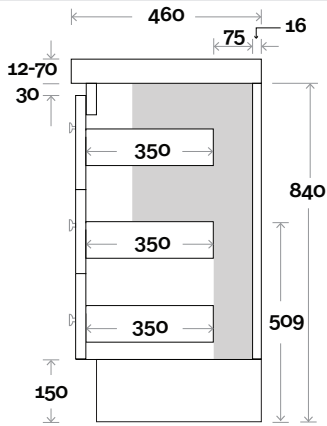

Note:

- Monaco Grande waste centre: 750mm
- Stone & Timber waste centre:
750mm std (may vary depending on basin)

Plumbing allowance

Profile

Configuration

Kick

Legs

Wallmount

Drawer Box

Yarra

Yarra 14 1500mm all drawer double basin

Top Thickness

- Monaco Grande Acrylic top: 70mm
- Silestone: 20mm
- Caesarstone: 20mm
- Dekton: 12mm
- Symphony: 20mm
- Timber: Solid 30-35mm
(Above counter only)

Note:

- Monaco Grande waste centre: 420mm
- Stone & Timber waste centre: 375mm std (may vary depending on basin)

Plumbing allowance

Profile

Configuration

Kick

Legs

Wallmount

Drawer Box

Yarra

Yarra 15 1800mm all drawer centre basin

Top Thickness

- Monaco Grande Acrylic top: 70mm
- Silestone: 20mm
- Caesarstone: 20mm
- Dekton: 12mm
- Symphony: 20mm
- Timber: Solid 30-35mm
(Above counter only)