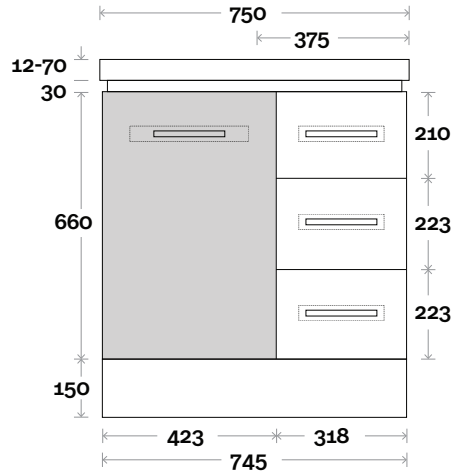

• Monaco Grande waste centre: 375mm

• Stone & Timber waste centre:
375mm std (may vary depending on basin)

Plumbing allowance

Profile

Configuration

Kick

Legs

Wallmount