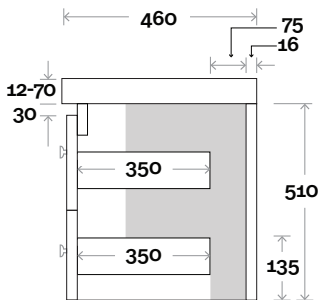

Note:

- Monaco Grande waste centre: 375mm
- Stone & Timber waste centre: 375mm std (may vary depending on basin)

Plumbing allowance

Profile

Configuration

Kick

Legs

Wallmount

Drawer Box

Yarra

Yarra 11 900mm all drawer centre basin

Top Thickness

- Monaco Grande Acrylic top: 70mm
- Silestone: 20mm
- Caesarstone: 20mm
- Dekton: 12mm
- Symphony: 20mm
- Timber: Solid 30-35mm
(Above counter only)

Note:

- Monaco Grande waste centre: 450mm
- Stone & Timber waste centre: 450mm std (may vary depending on basin)

Plumbing allowance

Profile

Configuration

Kick

Legs

Wallmount

Drawer Box

Yarra

Yarra 12 1200mm all drawer centre basin

Top Thickness

- Monaco Grande Acrylic top: 70mm
- Silestone: 20mm
- Caesarstone: 20mm
- Dekton: 12mm
- Symphony: 20mm
- Timber: Solid 30-35mm
(Above counter only)