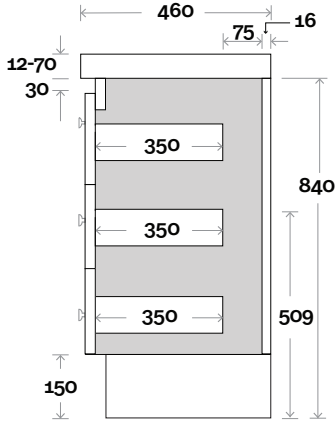

Drawer Box

Yarra

Yarra 13 1500mm all drawer centre basin

Top Thickness

- Monaco Grande Acrylic top: 70mm
- Silestone: 20mm
- Caesarstone: 20mm
- Dekton: 12mm
- Symphony: 20mm
- Timber: Solid 30-35mm
(Above counter only)

Note:

- Monaco Grande waste centre: 750mm
- Stone & Timber waste centre:
750mm std (may vary depending on basin)

Plumbing allowance

Profile

Configuration

Kick

Legs

Wallmount

Drawer Box

Yarra

Yarra 14 1500mm all drawer double basin

Top Thickness

- Monaco Grande Acrylic top: 70mm
- Silestone: 20mm
- Caesarstone: 20mm
- Dekton: 12mm
- Symphony: 20mm
- Timber: Solid 30-35mm
(Above counter only)

Note:

- Monaco Grande waste centre: 420mm
- Stone & Timber waste centre: 375mm std (may vary depending on basin)

Plumbing allowance

Profile

Configuration

Kick

Legs

Wallmount