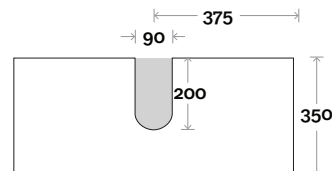

Drawer Box

Yarra

Yarra 10 750mm all drawer centre basin

Top Thickness

- Monaco Grande Acrylic top: 70mm
- Silestone: 20mm
- Caesarstone: 20mm
- Dekton: 12mm
- Symphony: 20mm
- Timber: Solid 30-35mm
(Above counter only)

Note:

- Monaco Grande waste centre: 375mm
- Stone & Timber waste centre: 375mm std (may vary depending on basin)

Plumbing allowance

Profile

Configuration

Kick

Legs

Wallmount

Drawer Box

Yarra

Yarra 11 900mm all drawer centre basin

Top Thickness

- Monaco Grande Acrylic top: 70mm
- Silestone: 20mm
- Caesarstone: 20mm
- Dekton: 12mm
- Symphony: 20mm
- Timber: Solid 30-35mm
(Above counter only)