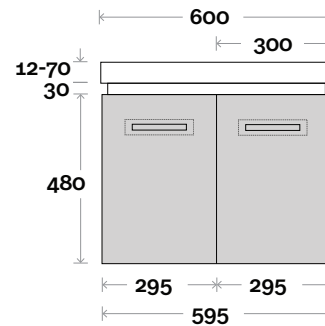

Plumbing allowance

Profile

Configuration

Kick

Legs

Wallmount

Yarra

Yarra 2 750mm centre basin