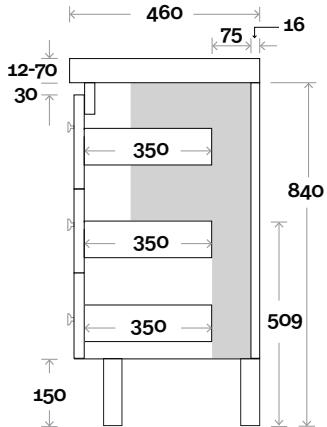

Note:

- Monaco Grande waste centre: 300mm
- Stone & Timber waste centre:
300mm std (may vary depending on basin)

Plumbing allowance

Profile

Configuration

Kick

Legs

Wallmount

Drawer Box

Yarra

Yarra 10 750mm all drawer centre basin

Top Thickness

- Monaco Grande Acrylic top: 70mm
- Silestone: 20mm
- Caesarstone: 20mm
- Dekton: 12mm
- Symphony: 20mm
- Timber: Solid 30-35mm
(Above counter only)

Note:

- Monaco Grande waste centre: 375mm
- Stone & Timber waste centre: 375mm std (may vary depending on basin)

Plumbing allowance

Profile

Configuration

Kick

Legs

Wallmount

Drawer Box

Yarra

Yarra 11 900mm all drawer centre basin

Top Thickness

- Monaco Grande Acrylic top: 70mm
- Silestone: 20mm
- Caesarstone: 20mm
- Dekton: 12mm
- Symphony: 20mm
- Timber: Solid 30-35mm
(Above counter only)