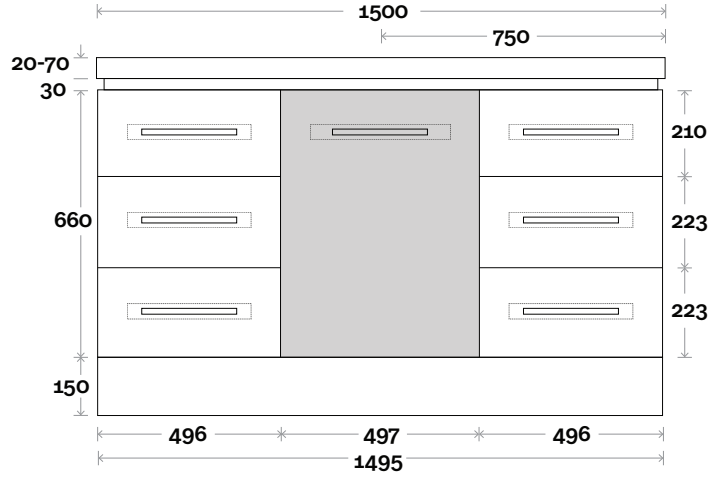

Yarra

Yarra 5 1500mm centre basin

Top Thickness
Monaco Grande Acrylic top: 70mm
Silestone: 20mm
Caesarstone: 20mm
Dekton: 12mm
Symphony: 20mm
Timber: Solid 30-35mm
(Above counter only)

Note:
• Monaco Grande waste centre: 750mm
• Stone & Timber waste centre:
750mm std (may vary depending on basin)

Plumbing allowance

Profile

Configuration

Kick