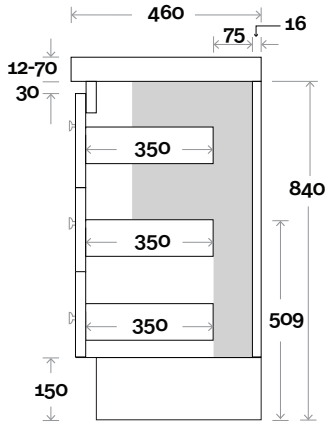

Note:

- Monaco Grande waste centre: 450mm
- Stone & Timber waste centre: 450mm std (may vary depending on basin)

Plumbing allowance

Profile

Configuration

Kick

Legs

Wallmount

Drawer Box

Yarra

Yarra 12 1200mm all drawer centre basin

Top Thickness

- Monaco Grande Acrylic top: 70mm
- Silestone: 20mm
- Caesarstone: 20mm
- Dekton: 12mm
- Symphony: 20mm
- Timber: Solid 30-35mm
(Above counter only)

Note:

- Monaco Grande waste centre: 600mm
- Stone & Timber waste centre:
600mm std (may vary depending on basin)

Plumbing allowance

Profile

Configuration

Kick

Legs

Wallmount

Drawer Box

Yarra

Yarra 13 1500mm all drawer centre basin

Top Thickness

- Monaco Grande Acrylic top: 70mm
- Silestone: 20mm
- Caesarstone: 20mm
- Dekton: 12mm
- Symphony: 20mm
- Timber: Solid 30-35mm
(Above counter only)