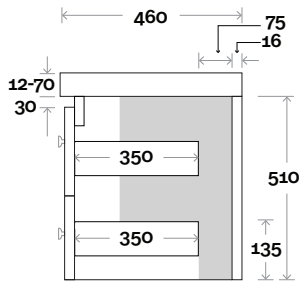

Note:

- Monaco Grande waste centre: 300mm
- Stone & Timber waste centre:
300mm std (may vary depending on basin)

Plumbing allowance

Profile

Configuration

Kick

Legs

Wallmount

Drawer Box

Yarra

Yarra 10 750mm all drawer centre basin

Top Thickness

- Monaco Grande Acrylic top: 70mm
- Silestone: 20mm
- Caesarstone: 20mm
- Dekton: 12mm
- Symphony: 20mm
- Timber: Solid 30-35mm
(Above counter only)