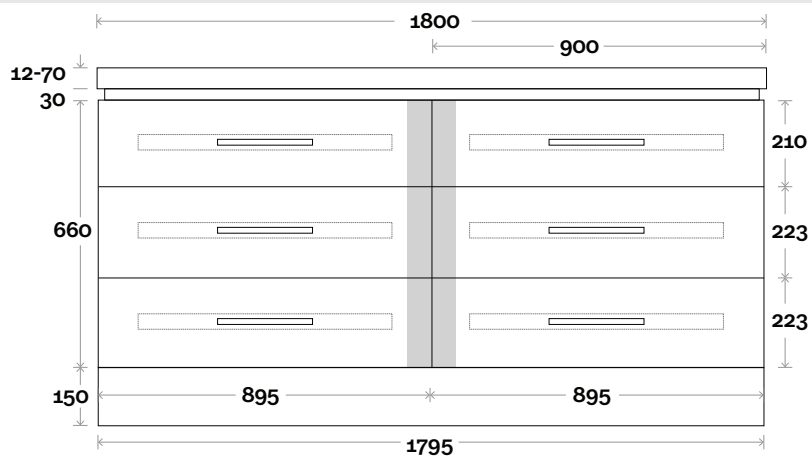

Drawer Box

Yarra

Yarra 15 1800mm all drawer centre basin

Top Thickness

- Monaco Grande Acrylic top: 70mm
- Silestone: 20mm
- Caesarstone: 20mm
- Dekton: 12mm
- Symphony: 20mm
- Timber: Solid 30-35mm
(Above counter only)

Note:

- Monaco Grande waste centre: 900mm
- Stone & Timber waste centre: 900mm std (may vary depending on basin)

Plumbing allowance

Profile

Configuration

Kick

Legs

Wallmount

Drawer Box

Yarra

Yarra 16 1800mm all drawer double basin

Top Thickness

- Monaco Grande Acrylic top: 70mm
- Silestone: 20mm
- Caesarstone: 20mm
- Dekton: 12mm
- Symphony: 20mm
- Timber: Solid 30-35mm
(Above counter only)