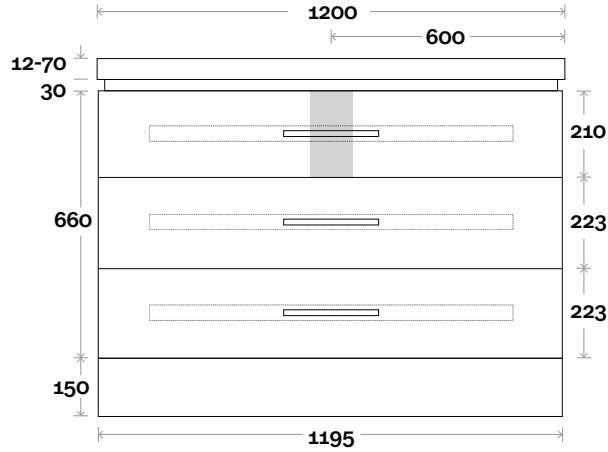

Drawer Box

Yarra

Yarra 12 1200mm all drawer centre basin

Top Thickness

- Monaco Grande Acrylic top: 70mm
- Silestone: 20mm
- Caesarstone: 20mm
- Dekton: 12mm
- Symphony: 20mm
- Timber: Solid 30-35mm
(Above counter only)

Note:

- Monaco Grande waste centre: 600mm
- Stone & Timber waste centre:
600mm std (may vary depending on basin)

Plumbing allowance

Profile

Configuration

Kick

Legs

Wallmount

Drawer Box

Yarra

Yarra 13 1500mm all drawer centre basin

Top Thickness

- Monaco Grande Acrylic top: 70mm
- Silestone: 20mm
- Caesarstone: 20mm
- Dekton: 12mm
- Symphony: 20mm
- Timber: Solid 30-35mm
(Above counter only)