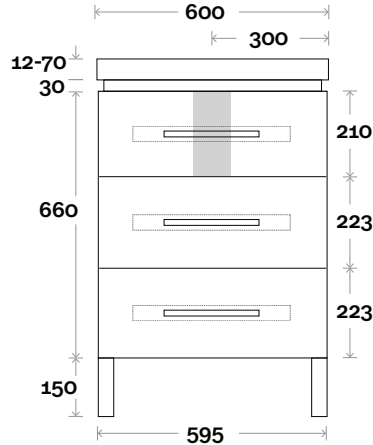

Wallmount

Yarra

Yarra 9 600mm all drawer centre basin

Top Thickness

- Monaco Grande Acrylic top: 70mm
- Silestone: 20mm
- Caesarstone: 20mm
- Dekton: 12mm
- Symphony: 20mm
- Timber: Solid 30-35mm
(Above counter only)

Note:

- Monaco Grande waste centre: 300mm
- Stone & Timber waste centre:
300mm std (may vary depending on basin)

Plumbing allowance

Profile

Configuration

Kick

Legs

Wallmount

Drawer Box

Yarra

Yarra 10 750mm all drawer centre basin

Top Thickness

- Monaco Grande Acrylic top: 70mm
- Silestone: 20mm
- Caesarstone: 20mm
- Dekton: 12mm
- Symphony: 20mm
- Timber: Solid 30-35mm
(Above counter only)