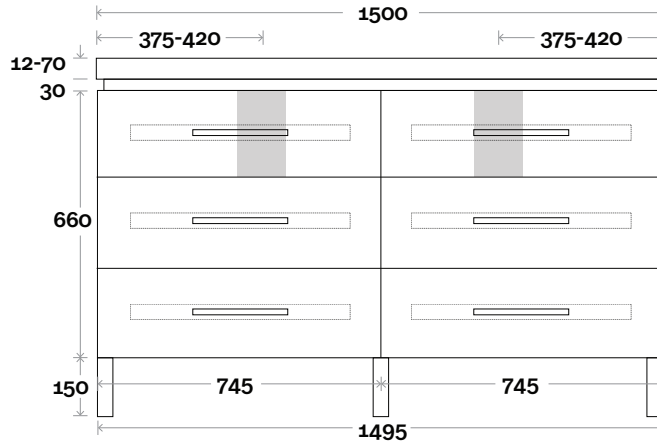

Drawer Box

Yarra

Yarra 14 1500mm all drawer double basin

Top Thickness

- Monaco Grande Acrylic top: 70mm
- Silestone: 20mm
- Caesarstone: 20mm
- Dekton: 12mm
- Symphony: 20mm
- Timber: Solid 30-35mm
(Above counter only)

Note:

- Monaco Grande waste centre: 420mm
- Stone & Timber waste centre: 375mm std (may vary depending on basin)

Plumbing allowance

Profile

Configuration

Kick

Legs

Wallmount

Drawer Box

Yarra

Yarra 15 1800mm all drawer centre basin

Top Thickness

- Monaco Grande Acrylic top: 70mm
- Silestone: 20mm
- Caesarstone: 20mm
- Dekton: 12mm
- Symphony: 20mm
- Timber: Solid 30-35mm
(Above counter only)