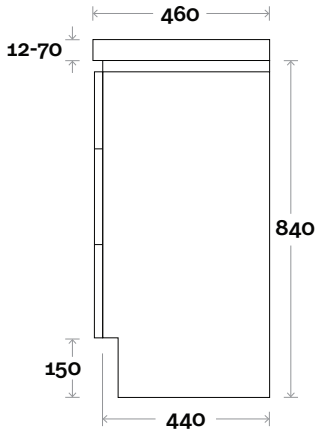

Top Thickness
 Monaco Grande Acrylic top: 70mm
 Silestone: 20mm
 Caesarstone: 20mm
 Dekton: 12mm
 Symphony: 20mm
 Timber: Solid 30-35mm
 (Above counter only)

Note:
 • Monaco Grande waste centre: 750mm
 • Stone & Timber waste centre:
 750mm std (may vary depending on basin)

Top Thickness
 Monaco Grande Acrylic top: 70mm
 Silestone: 20mm
 Caesarstone: 20mm
 Dekton: 12mm
 Symphony: 20mm
 Timber: Solid 30-35mm
 (Above counter only)

Note:
 • Monaco Grande waste centre: 420mm
 • Stone & Timber waste centre:
 375mm std (may vary depending on basin)

Top Thickness
 Monaco Grande Acrylic top: 70mm
 Silestone: 20mm
 Caesarstone: 20mm
 Dekton: 12mm
 Symphony: 20mm
 Timber: Solid 30-35mm
 (Above counter only)

Note:
 • Monaco Grande waste centre: 900mm
 • Stone & Timber waste centre: 900mm std (may vary depending on basin)

Plumbing allowance

Profile

Configuration

Kick

Legs

Wallmount

Yarra

Yarra 8 1800mm double basin