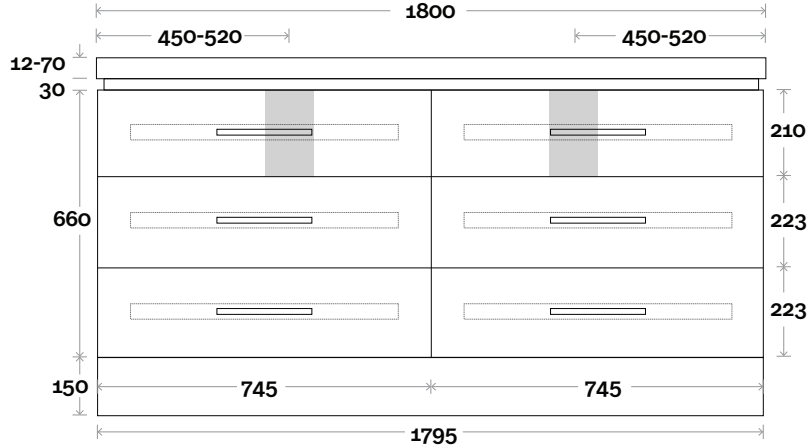

Drawer Box

Yarra

Yarra 16 1800mm all drawer double basin

Top Thickness

- Monaco Grande Acrylic top: 70mm
- Silestone: 20mm
- Caesarstone: 20mm
- Dekton: 12mm
- Symphony: 20mm
- Timber: Solid 30-35mm
(Above counter only)

Note:

- Monaco Grande waste centre: 520mm
- Stone & Timber waste centre: 450mm std (may vary depending on basin)

Plumbing allowance

Profile

Configuration

Kick

Legs

Wallmount