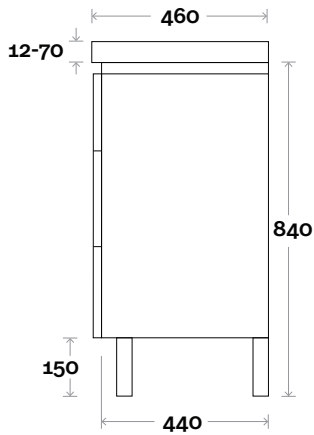

Top Thickness
 Monaco Grande Acrylic top: 70mm
 Silestone: 20mm
 Caesarstone: 20mm
 Dekton: 12mm
 Symphony: 20mm
 Timber: Solid 30-35mm
 (Above counter only)

Note:
 • Monaco Grande waste centre: 420mm
 • Stone & Timber waste centre:
 375mm std (may vary depending on basin)

Top Thickness
 Monaco Grande Acrylic top: 70mm
 Silestone: 20mm
 Caesarstone: 20mm
 Dekton: 12mm
 Symphony: 20mm
 Timber: Solid 30-35mm
 (Above counter only)

Note:
 • Monaco Grande waste centre: 900mm
 • Stone & Timber waste centre: 900mm std (may vary depending on basin)

Plumbing allowance

Profile

Configuration

Kick

Legs

Wallmount

Yarra

Yarra 8 1800mm double basin

Top Thickness

Monaco Grande Acrylic top: 70mm

Silestone: 20mm

Caesarstone: 20mm

Dekton: 12mm

Symphony: 20mm

Timber: Solid 30-35mm

(Above counter only)