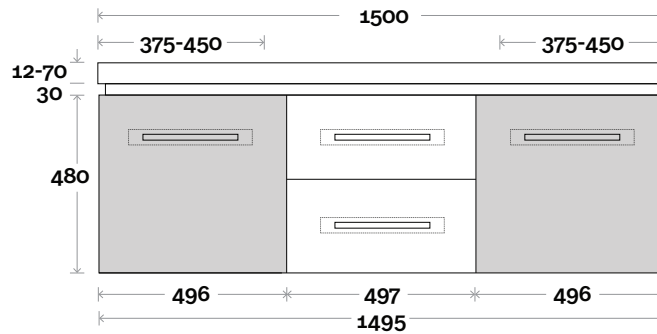

Top Thickness
 Monaco Grande Acrylic top: 70mm
 Silestone: 20mm
 Caesarstone: 20mm
 Dekton: 12mm
 Symphony: 20mm
 Timber: Solid 30-35mm
 (Above counter only)

Note:
 • Monaco Grande waste centre: 420mm
 • Stone & Timber waste centre:
 375mm std (may vary depending on basin)

Plumbing allowance

Profile

Configuration

Kick

Legs

Wallmount

Yarra

Yarra 7 1800mm single basin

Top Thickness
 Monaco Grande Acrylic top: 70mm
 Silestone: 20mm
 Caesarstone: 20mm
 Dekton: 12mm
 Symphony: 20mm
 Timber: Solid 30-35mm
 (Above counter only)

Note:
 • Monaco Grande waste centre: 900mm
 • Stone & Timber waste centre: 900mm std (may vary depending on basin)