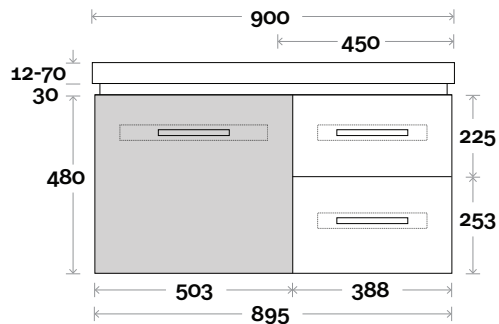

Plumbing allowance

Profile

Configuration

Kick

Legs

Wallmount

Yarra

Yarra 4 1200mm centre basin

Top Thickness

- Monaco Grande Acrylic top: 70mm
- Silestone: 20mm
- Caesarstone: 20mm
- Dekton: 12mm
- Symphony: 20mm
- Timber: Solid 30-35mm
(Above counter only)

Note:

- Monaco Grande waste centre: 600mm
- Stone & Timber waste centre:
600mm std (may vary depending on basin)