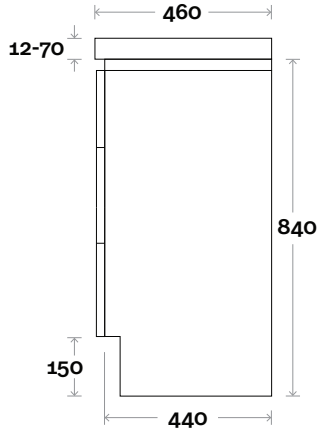

Yarra

Yarra 1 600mm centre basin

Top Thickness

- Monaco Grande Acrylic top: 70mm
- Silestone: 20mm
- Caesarstone: 20mm
- Dekton: 12mm
- Symphony: 20mm
- Timber: Solid 30-35mm
  (Above counter only)

Note:

- Monaco Grande waste centre: 300mm
- Stone & Timber waste centre:
  300mm std (may vary depending on basin)

Plumbing allowance

Profile

Configuration

Kick