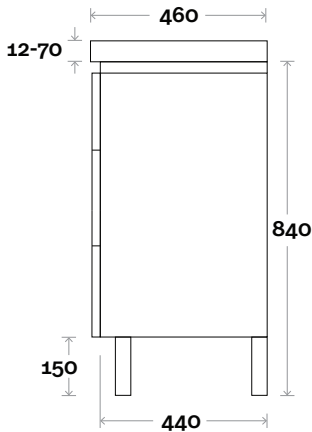

Top Thickness

- Monaco Grande Acrylic top: 70mm
- Silestone: 20mm
- Caesarstone: 20mm
- Dekton: 12mm
- Symphony: 20mm
- Timber: Solid 30-35mm
(Above counter only)

Note:

- Monaco Grande waste centre: 600mm
- Stone & Timber waste centre:
600mm std (may vary depending on basin)

Plumbing allowance

Profile

Configuration

Kick

Legs

Wallmount

Yarra

Yarra 5 1500mm centre basin

Top Thickness
 Monaco Grande Acrylic top: 70mm
 Silestone: 20mm
 Caesarstone: 20mm
 Dekton: 12mm
 Symphony: 20mm
 Timber: Solid 30-35mm
 (Above counter only)

Note:
 • Monaco Grande waste centre: 750mm
 • Stone & Timber waste centre:
 750mm std (may vary depending on basin)

Top Thickness
 Monaco Grande Acrylic top: 70mm
 Silestone: 20mm
 Caesarstone: 20mm
 Dekton: 12mm
 Symphony: 20mm
 Timber: Solid 30-35mm
 (Above counter only)

Note:
 • Monaco Grande waste centre: 420mm
 • Stone & Timber waste centre:
 375mm std (may vary depending on basin)