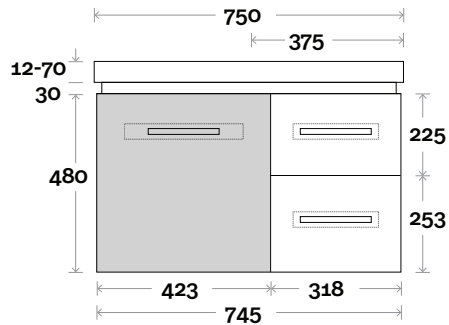

• Monaco Grande waste centre: 375mm

• Stone & Timber waste centre:
375mm std (may vary depending on basin)

Plumbing allowance

Profile

Configuration

Kick

Legs

Wallmount