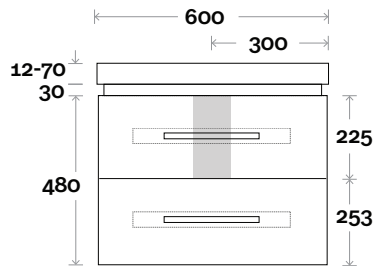

Note:

- Monaco Grande waste centre: 300mm
- Stone & Timber waste centre:
300mm std (may vary depending on basin)

Plumbing allowance

Profile

Configuration

Kick

Legs

Wallmount

Drawer Box

Yarra

Yarra 10 750mm all drawer centre basin

Top Thickness

- Monaco Grande Acrylic top: 70mm
- Silestone: 20mm
- Caesarstone: 20mm
- Dekton: 12mm
- Symphony: 20mm
- Timber: Solid 30-35mm
(Above counter only)