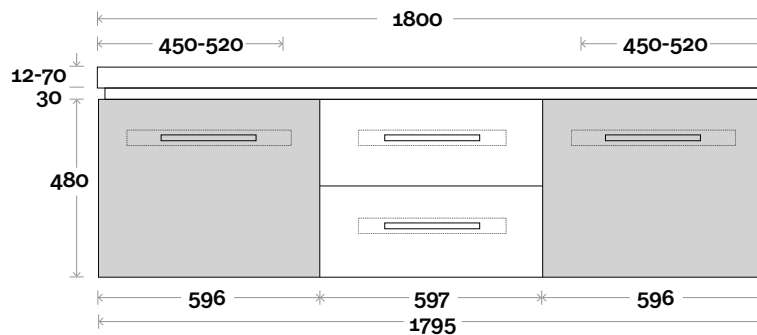

Yarra

Yarra 8 1800mm double basin

Top Thickness

Monaco Grande Acrylic top: 70mm

Silestone: 20mm

Caesarstone: 20mm

Dekton: 12mm

Symphony: 20mm

Timber: Solid 30-35mm

(Above counter only)

Note:

• Monaco Grande waste centre: 520 mm

• Stone & Timber waste centre:
450mm std (may vary depending on basin)

Plumbing allowance

Profile

Configuration

Kick

Legs

Wallmount