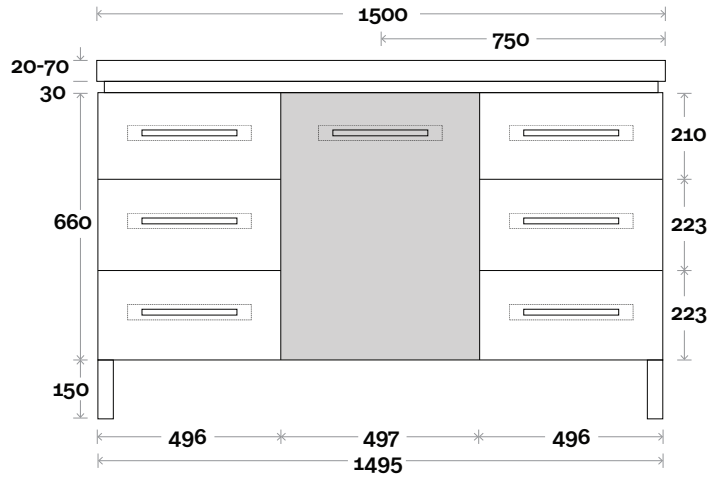

Plumbing allowance

Profile

Configuration

Kick

Legs

Wallmount

Yarra

Yarra 6 1500mm double basin

Top Thickness
 Monaco Grande Acrylic top: 70mm
 Silestone: 20mm
 Caesarstone: 20mm
 Dekton: 12mm
 Symphony: 20mm
 Timber: Solid 30-35mm
 (Above counter only)

Note:
 • Monaco Grande waste centre: 420mm
 • Stone & Timber waste centre:
 375mm std (may vary depending on basin)