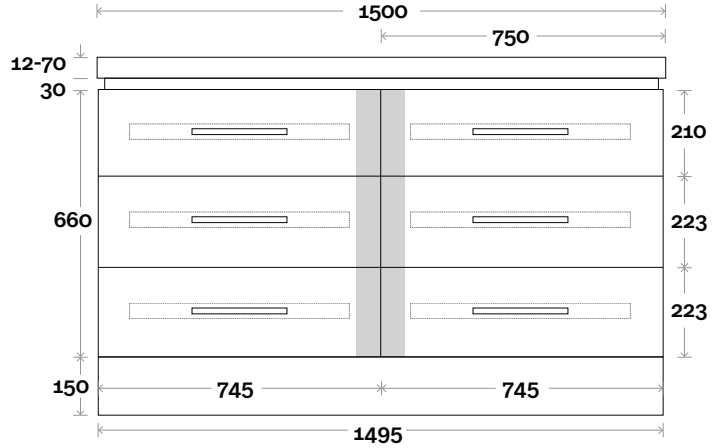

Drawer Box

Yarra

Yarra 13 1500mm all drawer centre basin

Top Thickness

- Monaco Grande Acrylic top: 70mm
- Silestone: 20mm
- Caesarstone: 20mm
- Dekton: 12mm
- Symphony: 20mm
- Timber: Solid 30-35mm
(Above counter only)

Note:

- Monaco Grande waste centre: 750mm
- Stone & Timber waste centre:
750mm std (may vary depending on basin)

Plumbing allowance

Profile

Configuration

Kick

Legs

Wallmount

Drawer Box

Yarra

Yarra 14 1500mm all drawer double basin

Top Thickness

- Monaco Grande Acrylic top: 70mm
- Silestone: 20mm
- Caesarstone: 20mm
- Dekton: 12mm
- Symphony: 20mm
- Timber: Solid 30-35mm
(Above counter only)