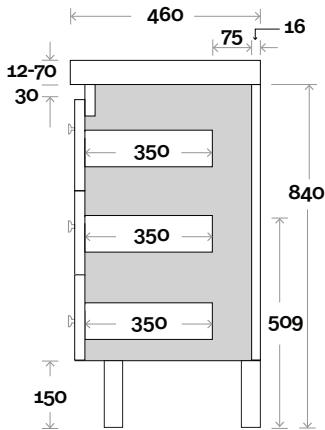

Drawer Box

Yarra

Yarra 13 1500mm all drawer centre basin

Top Thickness

- Monaco Grande Acrylic top: 70mm
- Silestone: 20mm
- Caesarstone: 20mm
- Dekton: 12mm
- Symphony: 20mm
- Timber: Solid 30-35mm
(Above counter only)

Note:

- Monaco Grande waste centre: 750mm
- Stone & Timber waste centre:
750mm std (may vary depending on basin)

Plumbing allowance

Profile

Configuration

Kick

Legs

Wallmount

Drawer Box

Yarra

Yarra 14 1500mm all drawer double basin

Top Thickness

- Monaco Grande Acrylic top: 70mm
- Silestone: 20mm
- Caesarstone: 20mm
- Dekton: 12mm
- Symphony: 20mm
- Timber: Solid 30-35mm
(Above counter only)

Note:

- Monaco Grande waste centre: 420mm
- Stone & Timber waste centre: 375mm std (may vary depending on basin)

Plumbing allowance

Profile

Configuration

Kick

Legs

Wallmount