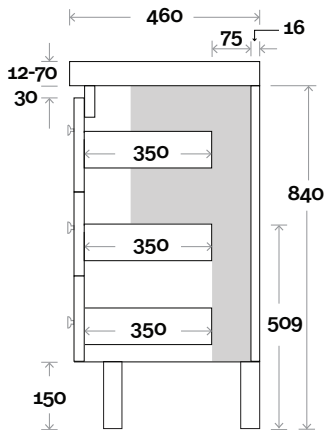

Note:

- Monaco Grande waste centre: 420mm
- Stone & Timber waste centre: 375mm std (may vary depending on basin)

Plumbing allowance

Profile

Configuration

Kick

Legs

Wallmount

Note:

- Monaco Grande waste centre: 900mm
- Stone & Timber waste centre: 900mm std (may vary depending on basin)

Plumbing allowance

Profile

Configuration

Kick

Legs

Wallmount

Drawer Box

Yarra

Yarra 16 1800mm all drawer double basin

Top Thickness

- Monaco Grande Acrylic top: 70mm
- Silestone: 20mm
- Caesarstone: 20mm
- Dekton: 12mm
- Symphony: 20mm
- Timber: Solid 30-35mm
(Above counter only)

Note:

- Monaco Grande waste centre: 520mm
- Stone & Timber waste centre: 450mm std (may vary depending on basin)

Plumbing allowance

Profile

Configuration

Kick

Legs

Wallmount