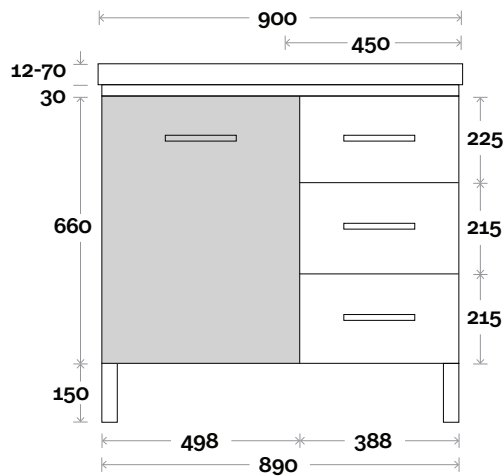

Top Thickness

- Monaco Grande Acrylic top: 70mm
- Silestone: 20mm
- Caesarstone: 20mm
- Dekton: 12mm
- Symphony: 20mm
- Timber: Solid 30-35mm
(Above counter only)

Note:

- Monaco Grande waste centre: 450mm
- Stone & Timber waste centre: 450mm std (may vary depending on basin)

Plumbing allowance

Profile

Configuration

Kick

Legs

Wallmount

Barossa

Barossa 4 1200mm centre basin

Top Thickness
 Monaco Grande Acrylic top: 70mm
 Silestone: 20mm
 Caesarstone: 20mm
 Dekton: 12mm
 Symphony: 20mm
 Timber: Solid 30-35mm
 (Above counter only)

Note:
 • Monaco Grande waste centre: 600mm
 • Stone & Timber waste centre:
 600mm std (may vary depending on basin)