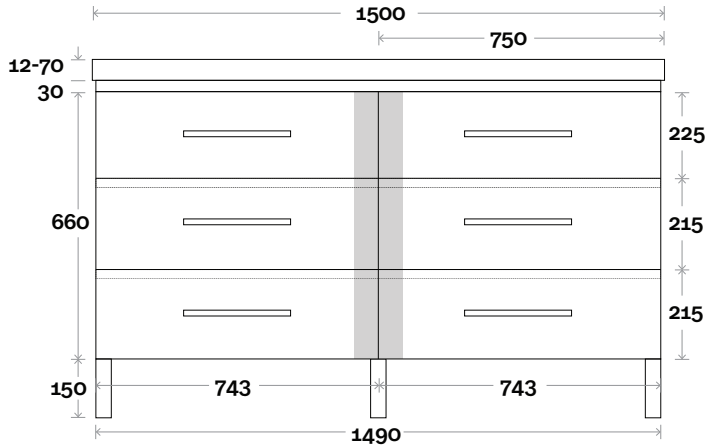

Drawer Box

Barossa

Barossa 13 1500mm all drawer centre basin

Top Thickness

- Monaco Grande Acrylic top: 70mm
- Silestone: 20mm
- Caesarstone: 20mm
- Dekton: 12mm
- Symphony: 20mm
- Timber: Solid 30-35mm
(Above counter only)

Note:

- Monaco Grande waste centre: 750mm
- Stone & Timber waste centre:
750mm std (may vary depending on basin)

Plumbing allowance

Profile

Configuration

Kick

Legs

Wallmount

Drawer Box

Barossa

Barossa 14 1500mm all drawer double basin

Top Thickness

- Monaco Grande Acrylic top: 70mm
- Silestone: 20mm
- Caesarstone: 20mm
- Dekton: 12mm
- Symphony: 20mm
- Timber: Solid 30-35mm
(Above counter only)

Drawer Box

Barossa

Barossa 15 1800mm all drawer centre basin

Top Thickness

- Monaco Grande Acrylic top: 70mm
- Silestone: 20mm
- Caesarstone: 20mm
- Dekton: 12mm
- Symphony: 20mm
- Timber: Solid 30-35mm
(Above counter only)