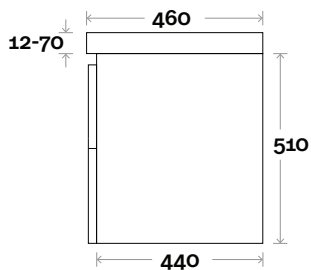

Top Thickness

- Monaco Grande Acrylic top: 70mm
- Silestone: 20mm
- Caesarstone: 20mm
- Dekton: 12mm
- Symphony: 20mm
- Timber: Solid 30-35mm
(Above counter only)

Note:

- Monaco Grande waste centre: 420mm
- Stone & Timber waste centre: 420mm std (may vary depending on basin)

Plumbing allowance

Profile

Configuration

Kick

Legs

Wallmount

Barossa

Barossa 7 1800mm single basin

Top Thickness

- Monaco Grande Acrylic top: 70mm
- Silestone: 20mm
- Caesarstone: 20mm
- Dekton: 12mm
- Symphony: 20mm
- Timber: Solid 30-35mm
(Above counter only)

Note:

- Monaco Grande waste centre: 900mm
- Stone & Timber waste centre: 900mm std (may vary depending on basin)