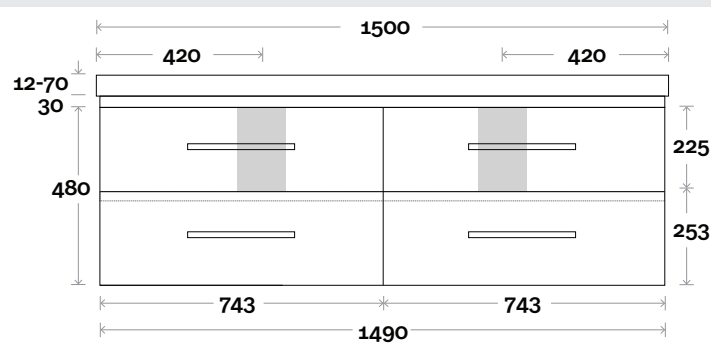

Drawer Box

Barossa

Barossa 14 1500mm all drawer double basin

Top Thickness

- Monaco Grande Acrylic top: 70mm
- Silestone: 20mm
- Caesarstone: 20mm
- Dekton: 12mm
- Symphony: 20mm
- Timber: Solid 30-35mm
(Above counter only)

Note:

- Monaco Grande waste centre: 420mm
- Stone & Timber waste centre: 420mm std (may vary depending on basin)

Plumbing allowance

Profile

Configuration

Kick

Legs

Wallmount

Drawer Box

Barossa

Barossa 15 1800mm all drawer centre basin

Top Thickness

- Monaco Grande Acrylic top: 70mm
- Silestone: 20mm
- Caesarstone: 20mm
- Dekton: 12mm
- Symphony: 20mm
- Timber: Solid 30-35mm
(Above counter only)

Drawer Box

Barossa

Barossa 16 1800mm all drawer double basin

Top Thickness

- Monaco Grande Acrylic top: 70mm
- Silestone: 20mm
- Caesarstone: 20mm
- Dekton: 12mm
- Symphony: 20mm
- Timber: Solid 30-35mm
(Above counter only)