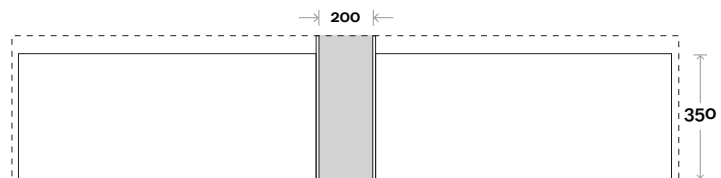

Drawer Box

Barossa

Barossa 15 1800mm all drawer centre basin

Top Thickness

- Monaco Grande Acrylic top: 70mm
- Silestone: 20mm
- Caesarstone: 20mm
- Dekton: 12mm
- Symphony: 20mm
- Timber: Solid 30-35mm
(Above counter only)

Note:

- Monaco Grande waste centre: 900mm
- Stone & Timber waste centre: 900mm std (may vary depending on basin)

Plumbing allowance

Profile

Configuration

Kick

Legs

Wallmount

Drawer Box

Barossa

Barossa 16 1800mm all drawer double basin

Top Thickness

- Monaco Grande Acrylic top: 70mm
- Silestone: 20mm
- Caesarstone: 20mm
- Dekton: 12mm
- Symphony: 20mm
- Timber: Solid 30-35mm
(Above counter only)