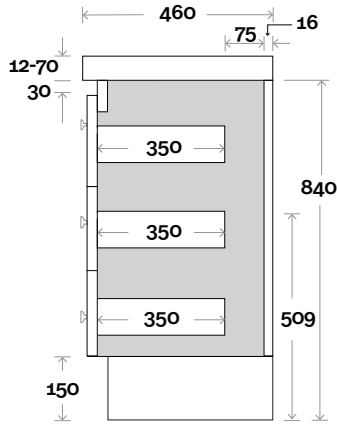

Note:

- Monaco Grande waste centre: 600mm
- Stone & Timber waste centre:
600mm std (may vary depending on basin)

Plumbing allowance

Profile

Configuration

Kick

Legs

Wallmount

Drawer Box

Barossa

Barossa 13 1500mm all drawer centre basin

Top Thickness

- Monaco Grande Acrylic top: 70mm
- Silestone: 20mm
- Caesarstone: 20mm
- Dekton: 12mm
- Symphony: 20mm
- Timber: Solid 30-35mm
(Above counter only)

Note:

- Monaco Grande waste centre: 750mm
- Stone & Timber waste centre:
750mm std (may vary depending on basin)

Plumbing allowance

Profile

Configuration

Kick

Legs

Wallmount

Drawer Box

Barossa

Barossa 14 1500mm all drawer double basin

Top Thickness

- Monaco Grande Acrylic top: 70mm
- Silestone: 20mm
- Caesarstone: 20mm
- Dekton: 12mm
- Symphony: 20mm
- Timber: Solid 30-35mm
(Above counter only)