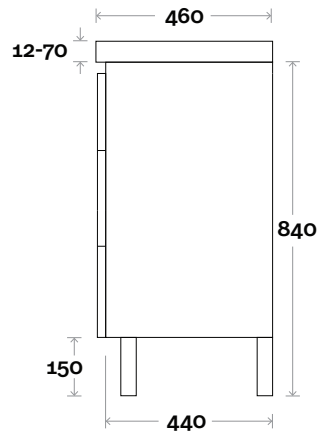

Top Thickness
 Monaco Grande Acrylic top: 70mm
 Silestone: 20mm
 Caesarstone: 20mm
 Dekton: 12mm
 Symphony: 20mm
 Timber: Solid 30-35mm
 (Above counter only)

Note:
 • Monaco Grande waste centre: 600mm
 • Stone & Timber waste centre:
 600mm std (may vary depending on basin)

Top Thickness

- Monaco Grande Acrylic top: 70mm
- Silestone: 20mm
- Caesarstone: 20mm
- Dekton: 12mm
- Symphony: 20mm
- Timber: Solid 30-35mm
(Above counter only)

Note:

- Monaco Grande waste centre: 750mm
- Stone & Timber waste centre: 750mm std (may vary depending on basin)

Plumbing allowance

Profile

Configuration

Kick

Legs

Wallmount

Barossa

Barossa 6 1500mm double basin

Top Thickness

- Monaco Grande Acrylic top: 70mm
- Silestone: 20mm
- Caesarstone: 20mm
- Dekton: 12mm
- Symphony: 20mm
- Timber: Solid 30-35mm
(Above counter only)

Note:

- Monaco Grande waste centre: 420mm
- Stone & Timber waste centre: 420mm std (may vary depending on basin)