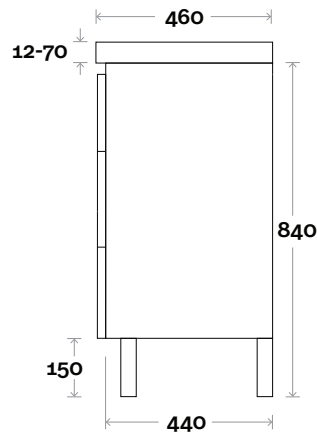

Top Thickness

- Monaco Grande Acrylic top: 70mm
- Silestone: 20mm
- Caesarstone: 20mm
- Dekton: 12mm
- Symphony: 20mm
- Timber: Solid 30-35mm
(Above counter only)

Note:

- Monaco Grande waste centre: 420mm
- Stone & Timber waste centre: 420mm std (may vary depending on basin)

Top Thickness

- Monaco Grande Acrylic top: 70mm
- Silestone: 20mm
- Caesarstone: 20mm
- Dekton: 12mm
- Symphony: 20mm
- Timber: Solid 30-35mm
(Above counter only)

Note:

- Monaco Grande waste centre: 900mm
- Stone & Timber waste centre: 900mm std (may vary depending on basin)

Plumbing allowance

Profile

Configuration

Kick

Legs

Wallmount

Barossa

Barossa 8 1800mm double basin

Top Thickness

- Monaco Grande Acrylic top: 70mm
- Silestone: 20mm
- Caesarstone: 20mm
- Dekton: 12mm
- Symphony: 20mm
- Timber: Solid 30-35mm
(Above counter only)

Note:

- Monaco Grande waste centre: 520 mm
- Stone & Timber waste centre: 520mm std (may vary depending on basin)