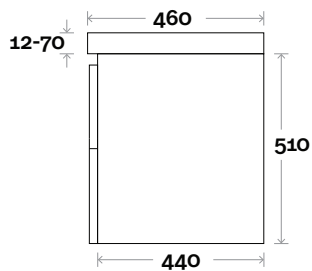

Top Thickness

- Monaco Grande Acrylic top: 70mm
- Silestone: 20mm
- Caesarstone: 20mm
- Dekton: 12mm
- Symphony: 20mm
- Timber: Solid 30-35mm
(Above counter only)

Note:

- Monaco Grande waste centre: 750mm
- Stone & Timber waste centre: 750mm std (may vary depending on basin)

Plumbing allowance

Profile

Configuration

Kick

Legs

Wallmount

Barossa

Barossa 6 1500mm double basin

Top Thickness

- Monaco Grande Acrylic top: 70mm
- Silestone: 20mm
- Caesarstone: 20mm
- Dekton: 12mm
- Symphony: 20mm
- Timber: Solid 30-35mm
(Above counter only)

Note:

- Monaco Grande waste centre: 420mm
- Stone & Timber waste centre: 420mm std (may vary depending on basin)