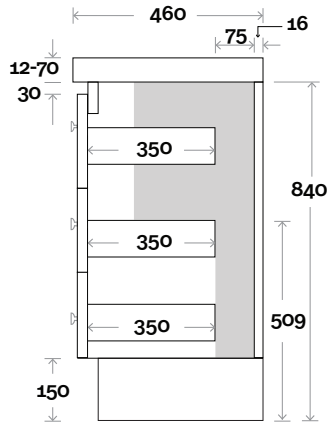

Barossa 10 750mm all drawer centre basin

Top Thickness

- Monaco Grande Acrylic top: 70mm
- Silestone: 20mm
- Caesarstone: 20mm
- Dekton: 12mm
- Symphony: 20mm
- Timber: Solid 30-35mm
(Above counter only)

Note:

- Monaco Grande waste centre: 375mm
- Stone & Timber waste centre: 375mm std (may vary depending on basin)

Plumbing allowance

Profile

Configuration

Kick

Legs

Wallmount

Drawer Box

Barossa

Barossa 11 900mm all drawer centre basin

Top Thickness

- Monaco Grande Acrylic top: 70mm
- Silestone: 20mm
- Caesarstone: 20mm
- Dekton: 12mm
- Symphony: 20mm
- Timber: Solid 30-35mm
(Above counter only)

Drawer Box

Barossa

Barossa 12 1200mm all drawer centre basin

Top Thickness

- Monaco Grande Acrylic top: 70mm
- Silestone: 20mm
- Caesarstone: 20mm
- Dekton: 12mm
- Symphony: 20mm
- Timber: Solid 30-35mm
(Above counter only)