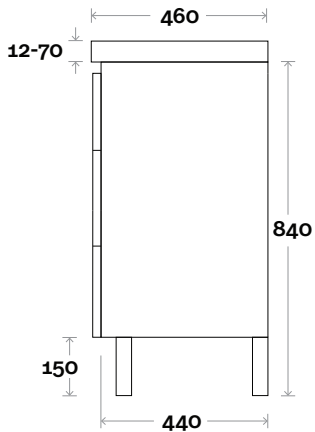

Barossa

Barossa 1 600mm centre basin

Top Thickness

- Monaco Grande Acrylic top: 70mm
- Silestone: 20mm
- Caesarstone: 20mm
- Dekton: 12mm
- Symphony: 20mm
- Timber: Solid 30-35mm
(Above counter only)

Note:

- Monaco Grande waste centre: 300mm
- Stone & Timber waste centre:
300mm std (may vary depending on basin)

Plumbing allowance

Profile

Configuration

Kick

Legs

Wallmount

Barossa

Barossa 2 750mm centre basin

Top Thickness
 Monaco Grande Acrylic top: 70mm
 Silestone: 20mm
 Caesarstone: 20mm
 Dekton: 12mm
 Symphony: 20mm
 Timber: Solid 30-35mm
 (Above counter only)

Note:
 • Monaco Grande waste centre: 375mm
 • Stone & Timber waste centre:
 375mm std (may vary depending on basin)

Top Thickness

- Monaco Grande Acrylic top: 70mm
- Silestone: 20mm
- Caesarstone: 20mm
- Dekton: 12mm
- Symphony: 20mm
- Timber: Solid 30-35mm
(Above counter only)

Note:

- Monaco Grande waste centre: 450mm
- Stone & Timber waste centre: 450mm std (may vary depending on basin)