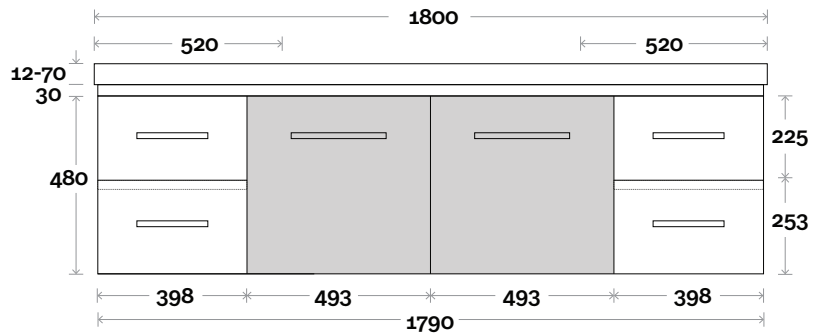

Plumbing allowance

Profile

Configuration

Kick

Legs

Wallmount

Barossa

Barrosa 9 600mm all drawer centre basin