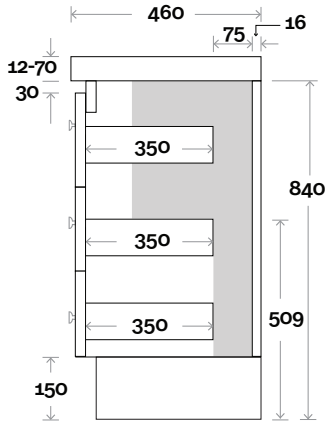

Note:

- Monaco Grande waste centre: 375mm
- Stone & Timber waste centre: 375mm std (may vary depending on basin)

Plumbing allowance

Profile

Configuration

Kick

Legs

Wallmount

Drawer Box

Barossa

Barossa 11 900mm all drawer centre basin

Top Thickness

- Monaco Grande Acrylic top: 70mm
- Silestone: 20mm
- Caesarstone: 20mm
- Dekton: 12mm
- Symphony: 20mm
- Timber: Solid 30-35mm
(Above counter only)

Note:

- Monaco Grande waste centre: 450mm
- Stone & Timber waste centre: 450mm std (may vary depending on basin)

Plumbing allowance

Profile

Configuration

Kick

Legs

Wallmount

Drawer Box

Barossa

Barossa 12 1200mm all drawer centre basin

Top Thickness

- Monaco Grande Acrylic top: 70mm
- Silestone: 20mm
- Caesarstone: 20mm
- Dekton: 12mm
- Symphony: 20mm
- Timber: Solid 30-35mm
(Above counter only)