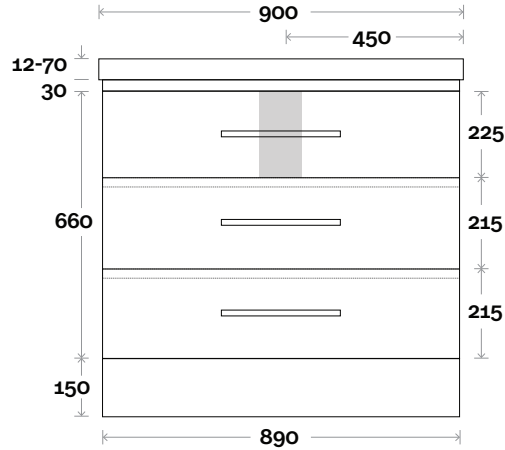

Barossa 10 750mm all drawer centre basin

Top Thickness

- Monaco Grande Acrylic top: 70mm
- Silestone: 20mm
- Caesarstone: 20mm
- Dekton: 12mm
- Symphony: 20mm
- Timber: Solid 30-35mm
(Above counter only)

Drawer Box

Barossa

Barossa 11 900mm all drawer centre basin

Top Thickness

- Monaco Grande Acrylic top: 70mm
- Silestone: 20mm
- Caesarstone: 20mm
- Dekton: 12mm
- Symphony: 20mm
- Timber: Solid 30-35mm
(Above counter only)

Note:

- Monaco Grande waste centre: 450mm
- Stone & Timber waste centre: 450mm std (may vary depending on basin)

Plumbing allowance

Profile

Configuration

Kick

Legs

Wallmount

Drawer Box

Barossa

Barossa 12 1200mm all drawer centre basin

Top Thickness

- Monaco Grande Acrylic top: 70mm
- Silestone: 20mm
- Caesarstone: 20mm
- Dekton: 12mm
- Symphony: 20mm
- Timber: Solid 30-35mm
(Above counter only)