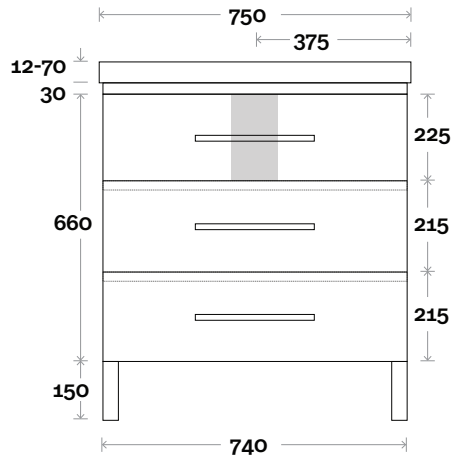

Barossa 10 750mm all drawer centre basin

Top Thickness

- Monaco Grande Acrylic top: 70mm
- Silestone: 20mm
- Caesarstone: 20mm
- Dekton: 12mm
- Symphony: 20mm
- Timber: Solid 30-35mm
(Above counter only)

Note:

- Monaco Grande waste centre: 375mm
- Stone & Timber waste centre: 375mm std (may vary depending on basin)

Plumbing allowance

Profile

Configuration

Kick

Legs

Wallmount

Drawer Box

Barossa

Barossa 11 900mm all drawer centre basin

Top Thickness

- Monaco Grande Acrylic top: 70mm
- Silestone: 20mm
- Caesarstone: 20mm
- Dekton: 12mm
- Symphony: 20mm
- Timber: Solid 30-35mm
(Above counter only)

Drawer Box

Barossa

Barossa 12 1200mm all drawer centre basin

Top Thickness

- Monaco Grande Acrylic top: 70mm
- Silestone: 20mm
- Caesarstone: 20mm
- Dekton: 12mm
- Symphony: 20mm
- Timber: Solid 30-35mm
(Above counter only)