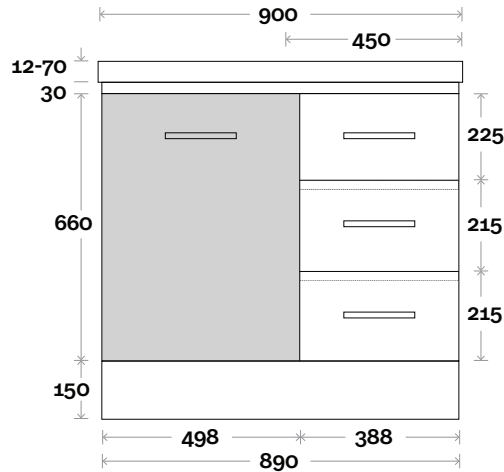

Barossa 2 750mm centre basin

Top Thickness
 Monaco Grande Acrylic top: 70mm
 Silestone: 20mm
 Caesarstone: 20mm
 Dekton: 12mm
 Symphony: 20mm
 Timber: Solid 30-35mm
 (Above counter only)

Note:
 • Monaco Grande waste centre: 375mm
 • Stone & Timber waste centre:
 375mm std (may vary depending on basin)

Top Thickness

- Monaco Grande Acrylic top: 70mm
- Silestone: 20mm
- Caesarstone: 20mm
- Dekton: 12mm
- Symphony: 20mm
- Timber: Solid 30-35mm
(Above counter only)

Note:

- Monaco Grande waste centre: 450mm
- Stone & Timber waste centre: 450mm std (may vary depending on basin)

Plumbing allowance

Profile

Configuration

Kick

Legs

Wallmount

Barossa

Barossa 4 1200mm centre basin

Top Thickness
 Monaco Grande Acrylic top: 70mm
 Silestone: 20mm
 Caesarstone: 20mm
 Dekton: 12mm
 Symphony: 20mm
 Timber: Solid 30-35mm
 (Above counter only)

Note:
 • Monaco Grande waste centre: 600mm
 • Stone & Timber waste centre:
 600mm std (may vary depending on basin)