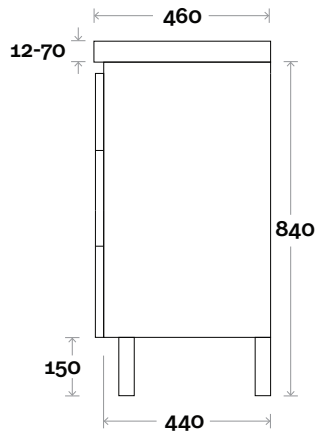

Top Thickness

- Monaco Grande Acrylic top: 70mm
- Silestone: 20mm
- Caesarstone: 20mm
- Dekton: 12mm
- Symphony: 20mm
- Timber: Solid 30-35mm
(Above counter only)

Note:

- Monaco Grande waste centre: 520 mm
- Stone & Timber waste centre: 520mm std (may vary depending on basin)

Plumbing allowance

Profile

Configuration

Kick

Legs

Wallmount

Barossa

Barrosa 9 600mm all drawer centre basin

Top Thickness

- Monaco Grande Acrylic top: 70mm
- Silestone: 20mm
- Caesarstone: 20mm
- Dekton: 12mm
- Symphony: 20mm
- Timber: Solid 30-35mm
(Above counter only)

Note:

- Monaco Grande waste centre: 300mm
- Stone & Timber waste centre:
300mm std (may vary depending on basin)

Barossa 10 750mm all drawer centre basin

Top Thickness

- Monaco Grande Acrylic top: 70mm
- Silestone: 20mm
- Caesarstone: 20mm
- Dekton: 12mm
- Symphony: 20mm
- Timber: Solid 30-35mm
(Above counter only)