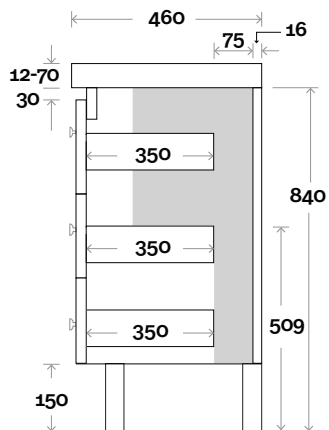

Drawer Box

Barossa

Barossa 14 1500mm all drawer double basin

Top Thickness

- Monaco Grande Acrylic top: 70mm
- Silestone: 20mm
- Caesarstone: 20mm
- Dekton: 12mm
- Symphony: 20mm
- Timber: Solid 30-35mm
(Above counter only)

Drawer Box

Barossa

Barossa 15 1800mm all drawer centre basin

Top Thickness

- Monaco Grande Acrylic top: 70mm
- Silestone: 20mm
- Caesarstone: 20mm
- Dekton: 12mm
- Symphony: 20mm
- Timber: Solid 30-35mm
(Above counter only)

Drawer Box

Barossa

Barossa 16 1800mm all drawer double basin

Top Thickness

- Monaco Grande Acrylic top: 70mm
- Silestone: 20mm
- Caesarstone: 20mm
- Dekton: 12mm
- Symphony: 20mm
- Timber: Solid 30-35mm
(Above counter only)

Note:

- Monaco Grande waste centre: 520mm
- Stone & Timber waste centre: 520mm std (may vary depending on basin)

Plumbing allowance

Profile

Configuration

Kick

Legs

Wallmount