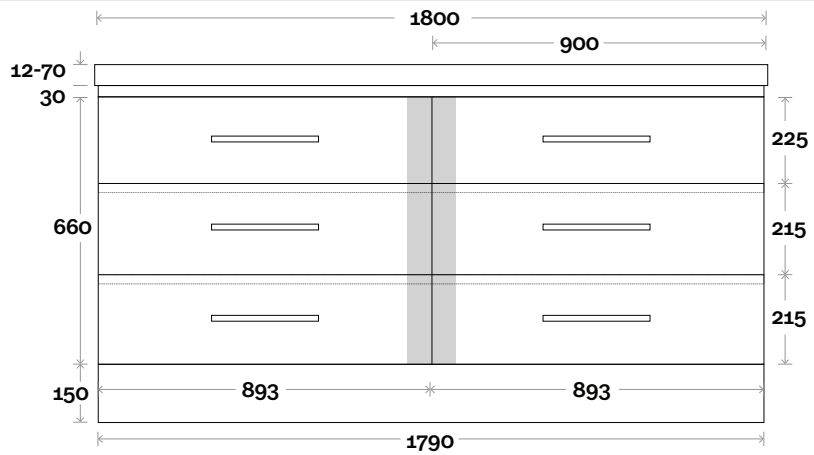

Drawer Box

Barossa

Barossa 14 1500mm all drawer double basin

Top Thickness

- Monaco Grande Acrylic top: 70mm
- Silestone: 20mm
- Caesarstone: 20mm
- Dekton: 12mm
- Symphony: 20mm
- Timber: Solid 30-35mm
(Above counter only)

Drawer Box

Barossa

Barossa 15 1800mm all drawer centre basin

Top Thickness

- Monaco Grande Acrylic top: 70mm
- Silestone: 20mm
- Caesarstone: 20mm
- Dekton: 12mm
- Symphony: 20mm
- Timber: Solid 30-35mm
(Above counter only)

Note:

- Monaco Grande waste centre: 900mm
- Stone & Timber waste centre: 900mm std (may vary depending on basin)

Plumbing allowance

Profile

Configuration

Kick

Legs

Wallmount

Drawer Box

Barossa

Barossa 16 1800mm all drawer double basin

Top Thickness

- Monaco Grande Acrylic top: 70mm
- Silestone: 20mm
- Caesarstone: 20mm
- Dekton: 12mm
- Symphony: 20mm
- Timber: Solid 30-35mm
(Above counter only)