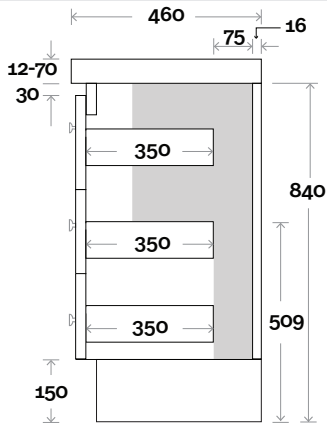

Drawer Box

Barossa

Barossa 14 1500mm all drawer double basin

Top Thickness

- Monaco Grande Acrylic top: 70mm
- Silestone: 20mm
- Caesarstone: 20mm
- Dekton: 12mm
- Symphony: 20mm
- Timber: Solid 30-35mm
(Above counter only)

Note:

- Monaco Grande waste centre: 420mm
- Stone & Timber waste centre: 420mm std (may vary depending on basin)

Plumbing allowance

Profile

Configuration

Kick

Legs

Wallmount

Drawer Box

Barossa

Barossa 15 1800mm all drawer centre basin

Top Thickness

- Monaco Grande Acrylic top: 70mm
- Silestone: 20mm
- Caesarstone: 20mm
- Dekton: 12mm
- Symphony: 20mm
- Timber: Solid 30-35mm
(Above counter only)

Drawer Box

Barossa

Barossa 16 1800mm all drawer double basin

Top Thickness

- Monaco Grande Acrylic top: 70mm
- Silestone: 20mm
- Caesarstone: 20mm
- Dekton: 12mm
- Symphony: 20mm
- Timber: Solid 30-35mm
(Above counter only)