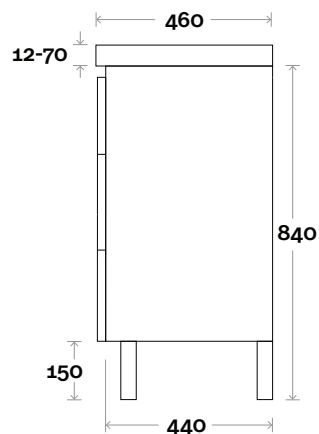

Barossa 2 750mm centre basin

Top Thickness
 Monaco Grande Acrylic top: 70mm
 Silestone: 20mm
 Caesarstone: 20mm
 Dekton: 12mm
 Symphony: 20mm
 Timber: Solid 30-35mm
 (Above counter only)

Note:
 • Monaco Grande waste centre: 375mm
 • Stone & Timber waste centre:
 375mm std (may vary depending on basin)

Plumbing allowance

Profile

Configuration

Kick

Legs

Wallmount

Barossa

Barossa 3 900mm centre basin

Top Thickness

- Monaco Grande Acrylic top: 70mm
- Silestone: 20mm
- Caesarstone: 20mm
- Dekton: 12mm
- Symphony: 20mm
- Timber: Solid 30-35mm
(Above counter only)

Note:

- Monaco Grande waste centre: 450mm
- Stone & Timber waste centre: 450mm std (may vary depending on basin)

Top Thickness
 Monaco Grande Acrylic top: 70mm
 Silestone: 20mm
 Caesarstone: 20mm
 Dekton: 12mm
 Symphony: 20mm
 Timber: Solid 30-35mm
 (Above counter only)

Note:
 • Monaco Grande waste centre: 600mm
 • Stone & Timber waste centre:
 600mm std (may vary depending on basin)