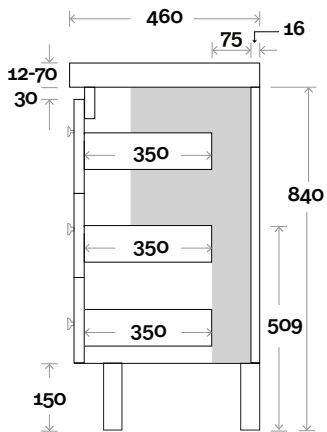

Drawer Box

Barossa

Barossa 14 1500mm all drawer double basin

Top Thickness

- Monaco Grande Acrylic top: 70mm
- Silestone: 20mm
- Caesarstone: 20mm
- Dekton: 12mm
- Symphony: 20mm
- Timber: Solid 30-35mm
(Above counter only)

Note:

- Monaco Grande waste centre: 420mm
- Stone & Timber waste centre: 420mm std (may vary depending on basin)

Plumbing allowance

Profile

Configuration

Kick

Legs

Wallmount

Drawer Box

Barossa

Barossa 15 1800mm all drawer centre basin

Top Thickness

- Monaco Grande Acrylic top: 70mm
- Silestone: 20mm
- Caesarstone: 20mm
- Dekton: 12mm
- Symphony: 20mm
- Timber: Solid 30-35mm
(Above counter only)

Drawer Box

Barossa

Barossa 16 1800mm all drawer double basin

Top Thickness

- Monaco Grande Acrylic top: 70mm
- Silestone: 20mm
- Caesarstone: 20mm
- Dekton: 12mm
- Symphony: 20mm
- Timber: Solid 30-35mm
(Above counter only)