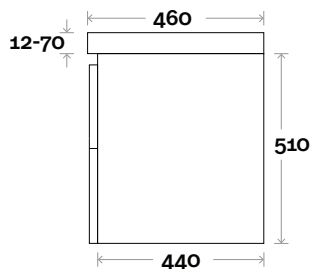

Barossa 2 750mm centre basin

Top Thickness
 Monaco Grande Acrylic top: 70mm
 Silestone: 20mm
 Caesarstone: 20mm
 Dekton: 12mm
 Symphony: 20mm
 Timber: Solid 30-35mm
 (Above counter only)

Note:
 • Monaco Grande waste centre: 375mm
 • Stone & Timber waste centre:
 375mm std (may vary depending on basin)

Plumbing allowance

Profile

Configuration

Kick

Legs

Wallmount

Barossa

Barossa 3 900mm centre basin

Top Thickness

- Monaco Grande Acrylic top: 70mm
- Silestone: 20mm
- Caesarstone: 20mm
- Dekton: 12mm
- Symphony: 20mm
- Timber: Solid 30-35mm
(Above counter only)

Note:

- Monaco Grande waste centre: 450mm
- Stone & Timber waste centre: 450mm std (may vary depending on basin)

Top Thickness
 Monaco Grande Acrylic top: 70mm
 Silestone: 20mm
 Caesarstone: 20mm
 Dekton: 12mm
 Symphony: 20mm
 Timber: Solid 30-35mm
 (Above counter only)

Note:
 • Monaco Grande waste centre: 600mm
 • Stone & Timber waste centre:
 600mm std (may vary depending on basin)