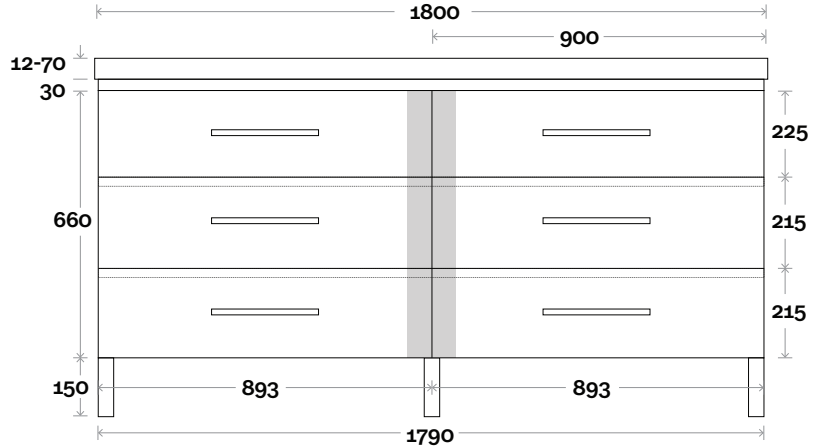

Drawer Box

Barossa

Barossa 14 1500mm all drawer double basin

Top Thickness

- Monaco Grande Acrylic top: 70mm
- Silestone: 20mm
- Caesarstone: 20mm
- Dekton: 12mm
- Symphony: 20mm
- Timber: Solid 30-35mm
(Above counter only)

Drawer Box

Barossa

Barossa 15 1800mm all drawer centre basin

Top Thickness

- Monaco Grande Acrylic top: 70mm
- Silestone: 20mm
- Caesarstone: 20mm
- Dekton: 12mm
- Symphony: 20mm
- Timber: Solid 30-35mm
(Above counter only)

Note:

- Monaco Grande waste centre: 900mm
- Stone & Timber waste centre: 900mm std (may vary depending on basin)

Plumbing allowance

Profile

Configuration

Kick

Legs

Wallmount

Drawer Box

Barossa

Barossa 16 1800mm all drawer double basin

Top Thickness

- Monaco Grande Acrylic top: 70mm
- Silestone: 20mm
- Caesarstone: 20mm
- Dekton: 12mm
- Symphony: 20mm
- Timber: Solid 30-35mm
(Above counter only)