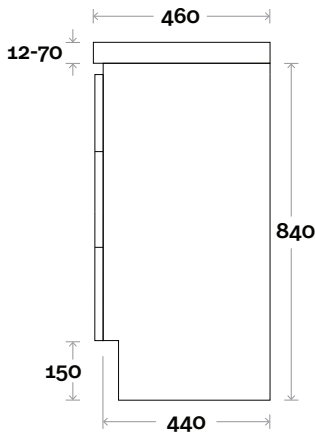

Top Thickness

- Monaco Grande Acrylic top: 70mm
- Silestone: 20mm
- Caesarstone: 20mm
- Dekton: 12mm
- Symphony: 20mm
- Timber: Solid 30-35mm
(Above counter only)

Note:

- Monaco Grande waste centre: 900mm
- Stone & Timber waste centre: 900mm std (may vary depending on basin)

Top Thickness

- Monaco Grande Acrylic top: 70mm
- Silestone: 20mm
- Caesarstone: 20mm
- Dekton: 12mm
- Symphony: 20mm
- Timber: Solid 30-35mm
(Above counter only)

Note:

- Monaco Grande waste centre: 520 mm
- Stone & Timber waste centre: 520mm std (may vary depending on basin)

Plumbing allowance

Profile

Configuration

Kick

Legs

Wallmount

Barossa

Barrosa 9 600mm all drawer centre basin

Top Thickness

- Monaco Grande Acrylic top: 70mm
- Silestone: 20mm
- Caesarstone: 20mm
- Dekton: 12mm
- Symphony: 20mm
- Timber: Solid 30-35mm
(Above counter only)

Note:

- Monaco Grande waste centre: 300mm
- Stone & Timber waste centre:
300mm std (may vary depending on basin)