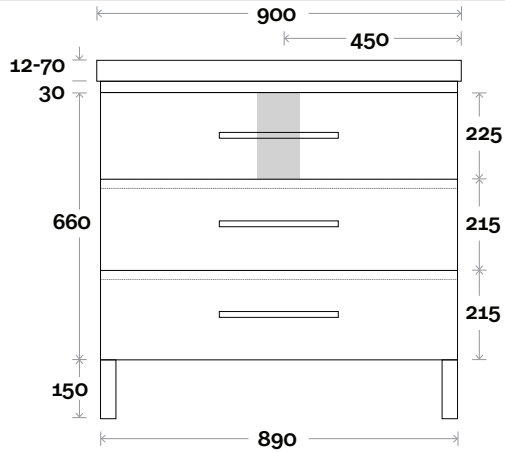

Barossa 10 750mm all drawer centre basin

Top Thickness

- Monaco Grande Acrylic top: 70mm
- Silestone: 20mm
- Caesarstone: 20mm
- Dekton: 12mm
- Symphony: 20mm
- Timber: Solid 30-35mm
(Above counter only)

Drawer Box

Barossa

Barossa 11 900mm all drawer centre basin

Top Thickness

- Monaco Grande Acrylic top: 70mm
- Silestone: 20mm
- Caesarstone: 20mm
- Dekton: 12mm
- Symphony: 20mm
- Timber: Solid 30-35mm
(Above counter only)

Note:

- Monaco Grande waste centre: 450mm
- Stone & Timber waste centre: 450mm std (may vary depending on basin)

Plumbing allowance

Profile

Configuration

Kick

Legs

Wallmount

Drawer Box

Barossa

Barossa 12 1200mm all drawer centre basin

Top Thickness

- Monaco Grande Acrylic top: 70mm
- Silestone: 20mm
- Caesarstone: 20mm
- Dekton: 12mm
- Symphony: 20mm
- Timber: Solid 30-35mm
(Above counter only)