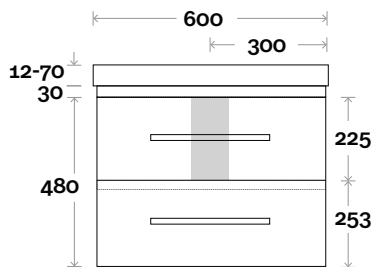

Top Thickness

- Monaco Grande Acrylic top: 70mm
- Silestone: 20mm
- Caesarstone: 20mm
- Dekton: 12mm
- Symphony: 20mm
- Timber: Solid 30-35mm
(Above counter only)

Note:

- Monaco Grande waste centre: 300mm
- Stone & Timber waste centre:
300mm std (may vary depending on basin)

Plumbing allowance

Profile

Configuration

Kick

Legs

Wallmount

Drawer Box

Barossa

Barossa 10 750mm all drawer centre basin

Top Thickness

- Monaco Grande Acrylic top: 70mm
- Silestone: 20mm
- Caesarstone: 20mm
- Dekton: 12mm
- Symphony: 20mm
- Timber: Solid 30-35mm
(Above counter only)