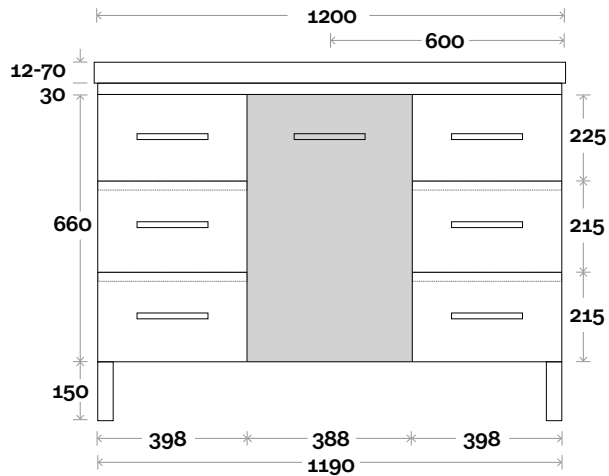

Top Thickness
 Monaco Grande Acrylic top: 70mm
 Silestone: 20mm
 Caesarstone: 20mm
 Dekton: 12mm
 Symphony: 20mm
 Timber: Solid 30-35mm
 (Above counter only)

Note:
 • Monaco Grande waste centre: 600mm
 • Stone & Timber waste centre:
 600mm std (may vary depending on basin)

Plumbing allowance

Profile

Configuration

Kick

Legs

Wallmount

Barossa

Barossa 5 1500mm centre basin

Top Thickness

- Monaco Grande Acrylic top: 70mm
- Silestone: 20mm
- Caesarstone: 20mm
- Dekton: 12mm
- Symphony: 20mm
- Timber: Solid 30-35mm
(Above counter only)

Note:

- Monaco Grande waste centre: 750mm
- Stone & Timber waste centre: 750mm std (may vary depending on basin)