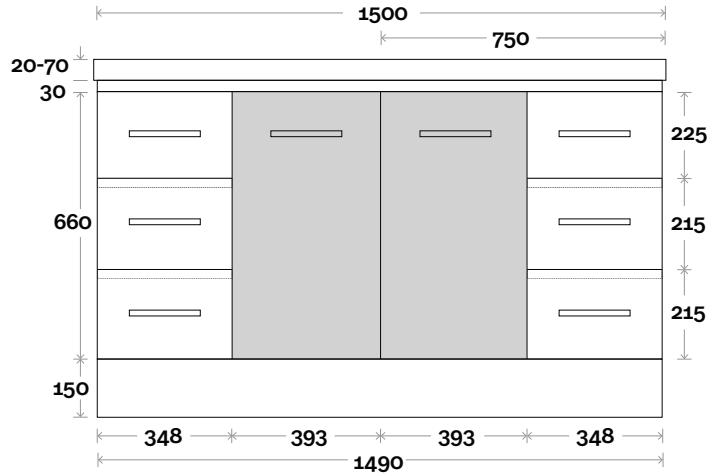

Top Thickness

- Monaco Grande Acrylic top: 70mm
- Silestone: 20mm
- Caesarstone: 20mm
- Dekton: 12mm
- Symphony: 20mm
- Timber: Solid 30-35mm
(Above counter only)

Note:

- Monaco Grande waste centre: 750mm
- Stone & Timber waste centre: 750mm std (may vary depending on basin)

Plumbing allowance

Profile

Configuration

Kick

Legs

Wallmount

Barossa

Barossa 6 1500mm double basin