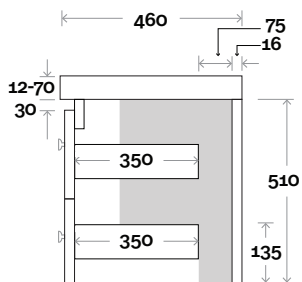

Top Thickness

- Monaco Grande Acrylic top: 70mm
- Silestone: 20mm
- Caesarstone: 20mm
- Dekton: 12mm
- Symphony: 20mm
- Timber: Solid 30-35mm
(Above counter only)

Note:

- Monaco Grande waste centre: 300mm
- Stone & Timber waste centre:
300mm std (may vary depending on basin)

Plumbing allowance

Profile

Configuration

Kick

Legs

Wallmount

Drawer Box

Barossa

Barossa 10 750mm all drawer centre basin

Top Thickness

- Monaco Grande Acrylic top: 70mm
- Silestone: 20mm
- Caesarstone: 20mm
- Dekton: 12mm
- Symphony: 20mm
- Timber: Solid 30-35mm
(Above counter only)