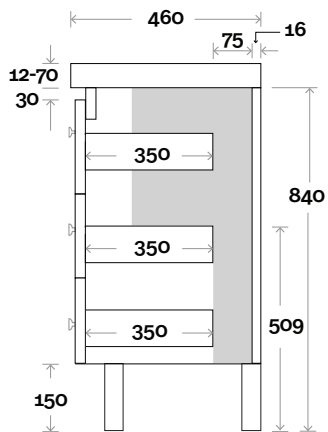

Note:

- Monaco Grande waste centre: 450mm
- Stone & Timber waste centre: 450mm std (may vary depending on basin)

Plumbing allowance

Profile

Configuration

Kick

Legs

Wallmount

Drawer Box

Barossa

Barossa 12 1200mm all drawer centre basin

Top Thickness

- Monaco Grande Acrylic top: 70mm
- Silestone: 20mm
- Caesarstone: 20mm
- Dekton: 12mm
- Symphony: 20mm
- Timber: Solid 30-35mm
(Above counter only)

Note:

- Monaco Grande waste centre: 600mm
- Stone & Timber waste centre:
600mm std (may vary depending on basin)

Plumbing allowance

Profile

Configuration

Kick

Legs

Wallmount

Drawer Box

Barossa

Barossa 13 1500mm all drawer centre basin

Top Thickness

- Monaco Grande Acrylic top: 70mm
- Silestone: 20mm
- Caesarstone: 20mm
- Dekton: 12mm
- Symphony: 20mm
- Timber: Solid 30-35mm
(Above counter only)