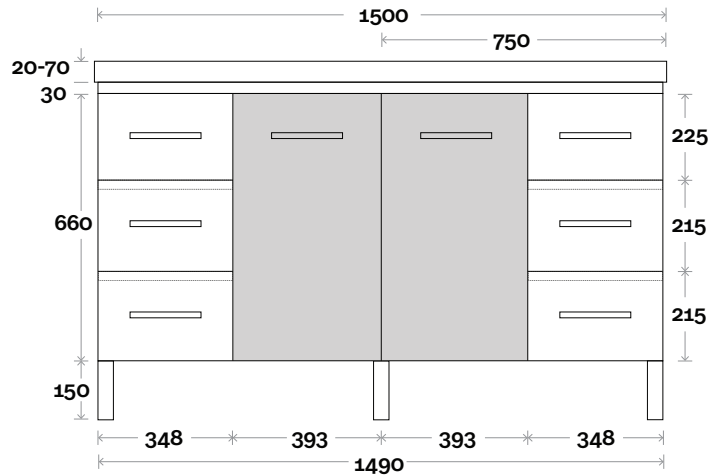

Plumbing allowance

Profile

Configuration

Kick

Legs

Wallmount

Barossa

Barossa 6 1500mm double basin