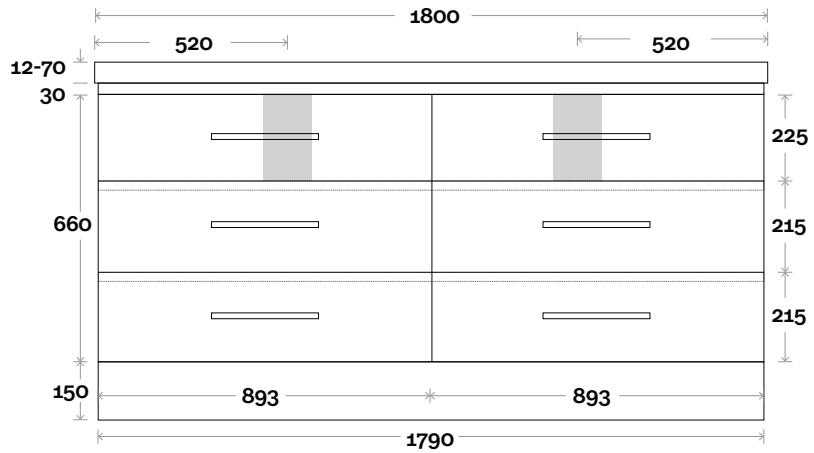

Drawer Box

Barossa

Barossa 15 1800mm all drawer centre basin

Top Thickness

- Monaco Grande Acrylic top: 70mm
- Silestone: 20mm
- Caesarstone: 20mm
- Dekton: 12mm
- Symphony: 20mm
- Timber: Solid 30-35mm
(Above counter only)

Drawer Box

Barossa

Barossa 16 1800mm all drawer double basin

Top Thickness

- Monaco Grande Acrylic top: 70mm
- Silestone: 20mm
- Caesarstone: 20mm
- Dekton: 12mm
- Symphony: 20mm
- Timber: Solid 30-35mm
(Above counter only)

Note:

- Monaco Grande waste centre: 520mm
- Stone & Timber waste centre: 520mm std (may vary depending on basin)

Plumbing allowance

Profile

Configuration

Kick

Legs

Wallmount