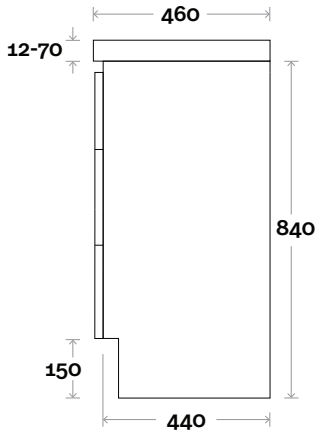

Top Thickness

- Monaco Grande Acrylic top: 70mm
- Silestone: 20mm
- Caesarstone: 20mm
- Dekton: 12mm
- Symphony: 20mm
- Timber: Solid 30-35mm
(Above counter only)

Note:

- Monaco Grande waste centre: 750mm
- Stone & Timber waste centre: 750mm std (may vary depending on basin)

Top Thickness

- Monaco Grande Acrylic top: 70mm
- Silestone: 20mm
- Caesarstone: 20mm
- Dekton: 12mm
- Symphony: 20mm
- Timber: Solid 30-35mm
(Above counter only)

Note:

- Monaco Grande waste centre: 420mm
- Stone & Timber waste centre: 420mm std (may vary depending on basin)

Plumbing allowance

Profile

Configuration

Kick

Legs

Wallmount

Barossa

Barossa 7 1800mm single basin

Top Thickness

- Monaco Grande Acrylic top: 70mm
- Silestone: 20mm
- Caesarstone: 20mm
- Dekton: 12mm
- Symphony: 20mm
- Timber: Solid 30-35mm
(Above counter only)

Note:

- Monaco Grande waste centre: 900mm
- Stone & Timber waste centre: 900mm std (may vary depending on basin)