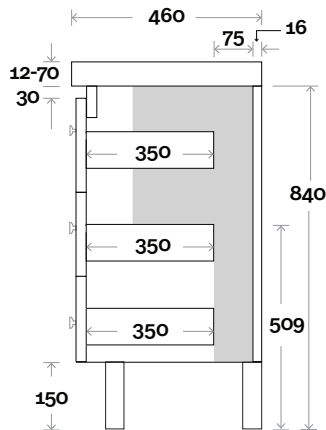

Top Thickness

- Monaco Grande Acrylic top: 70mm
- Silestone: 20mm
- Caesarstone: 20mm
- Dekton: 12mm
- Symphony: 20mm
- Timber: Solid 30-35mm
(Above counter only)

Note:

- Monaco Grande waste centre: 300mm
- Stone & Timber waste centre:
300mm std (may vary depending on basin)

Plumbing allowance

Profile

Configuration

Kick

Legs

Wallmount

Drawer Box

Barossa

Barossa 10 750mm all drawer centre basin

Top Thickness

- Monaco Grande Acrylic top: 70mm
- Silestone: 20mm
- Caesarstone: 20mm
- Dekton: 12mm
- Symphony: 20mm
- Timber: Solid 30-35mm
(Above counter only)

Note:

- Monaco Grande waste centre: 375mm
- Stone & Timber waste centre: 375mm std (may vary depending on basin)

Plumbing allowance

Profile

Configuration

Kick

Legs

Wallmount