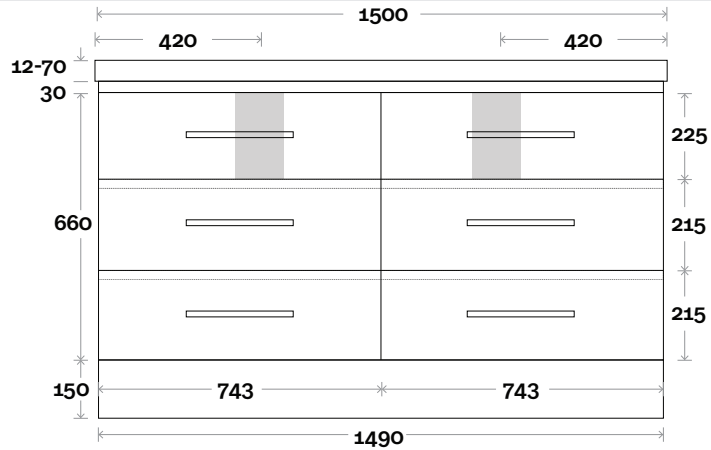

Drawer Box

Barossa

Barossa 14 1500mm all drawer double basin

Top Thickness

- Monaco Grande Acrylic top: 70mm
- Silestone: 20mm
- Caesarstone: 20mm
- Dekton: 12mm
- Symphony: 20mm
- Timber: Solid 30-35mm
(Above counter only)

Note:

- Monaco Grande waste centre: 420mm
- Stone & Timber waste centre: 420mm std (may vary depending on basin)

Plumbing allowance

Profile

Configuration

Kick

Legs

Wallmount

Drawer Box

Barossa

Barossa 15 1800mm all drawer centre basin

Top Thickness

- Monaco Grande Acrylic top: 70mm
- Silestone: 20mm
- Caesarstone: 20mm
- Dekton: 12mm
- Symphony: 20mm
- Timber: Solid 30-35mm
(Above counter only)

Drawer Box

Barossa

Barossa 16 1800mm all drawer double basin

Top Thickness

- Monaco Grande Acrylic top: 70mm
- Silestone: 20mm
- Caesarstone: 20mm
- Dekton: 12mm
- Symphony: 20mm
- Timber: Solid 30-35mm
(Above counter only)