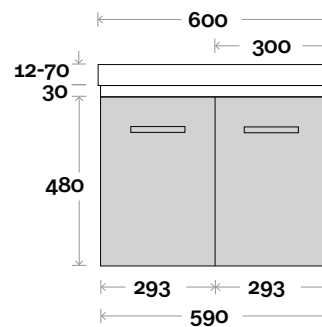

Barossa

Barossa 1 600mm centre basin

Top Thickness

- Monaco Grande Acrylic top: 70mm
- Silestone: 20mm
- Caesarstone: 20mm
- Dekton: 12mm
- Symphony: 20mm
- Timber: Solid 30-35mm
(Above counter only)

Note:

- Monaco Grande waste centre: 300mm
- Stone & Timber waste centre:
300mm std (may vary depending on basin)

Plumbing allowance

Profile

Configuration

Kick

Legs

Wallmount

Barossa

Barossa 2 750mm centre basin

Top Thickness
 Monaco Grande Acrylic top: 70mm
 Silestone: 20mm
 Caesarstone: 20mm
 Dekton: 12mm
 Symphony: 20mm
 Timber: Solid 30-35mm
 (Above counter only)

Note:
 • Monaco Grande waste centre: 375mm
 • Stone & Timber waste centre:
 375mm std (may vary depending on basin)