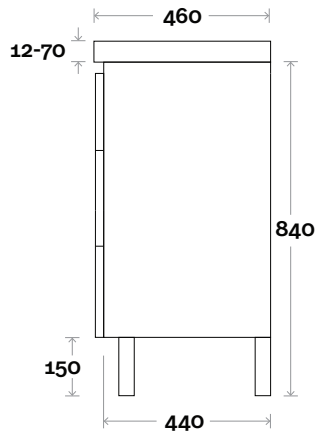

Top Thickness

- Monaco Grande Acrylic top: 70mm
- Silestone: 20mm
- Caesarstone: 20mm
- Dekton: 12mm
- Symphony: 20mm
- Timber: Solid 30-35mm
(Above counter only)

Note:

- Monaco Grande waste centre: 450mm
- Stone & Timber waste centre: 450mm std (may vary depending on basin)

Top Thickness
 Monaco Grande Acrylic top: 70mm
 Silestone: 20mm
 Caesarstone: 20mm
 Dekton: 12mm
 Symphony: 20mm
 Timber: Solid 30-35mm
 (Above counter only)

Note:
 • Monaco Grande waste centre: 600mm
 • Stone & Timber waste centre:
 600mm std (may vary depending on basin)

Plumbing allowance

Profile

Configuration

Kick

Legs

Wallmount

Barossa

Barossa 5 1500mm centre basin

Top Thickness

- Monaco Grande Acrylic top: 70mm
- Silestone: 20mm
- Caesarstone: 20mm
- Dekton: 12mm
- Symphony: 20mm
- Timber: Solid 30-35mm
(Above counter only)

Note:

- Monaco Grande waste centre: 750mm
- Stone & Timber waste centre: 750mm std (may vary depending on basin)