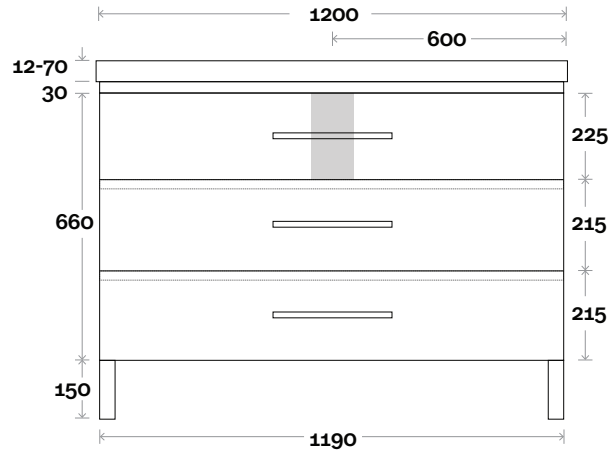

Drawer Box

Barossa

Barossa 11 900mm all drawer centre basin

Top Thickness

- Monaco Grande Acrylic top: 70mm
- Silestone: 20mm
- Caesarstone: 20mm
- Dekton: 12mm
- Symphony: 20mm
- Timber: Solid 30-35mm
(Above counter only)

Drawer Box

Barossa

Barossa 12 1200mm all drawer centre basin

Top Thickness

- Monaco Grande Acrylic top: 70mm
- Silestone: 20mm
- Caesarstone: 20mm
- Dekton: 12mm
- Symphony: 20mm
- Timber: Solid 30-35mm
(Above counter only)

Note:

- Monaco Grande waste centre: 600mm
- Stone & Timber waste centre:
600mm std (may vary depending on basin)

Plumbing allowance

Profile

Configuration

Kick

Legs

Wallmount

Drawer Box

Barossa

Barossa 13 1500mm all drawer centre basin

Top Thickness

- Monaco Grande Acrylic top: 70mm
- Silestone: 20mm
- Caesarstone: 20mm
- Dekton: 12mm
- Symphony: 20mm
- Timber: Solid 30-35mm
(Above counter only)