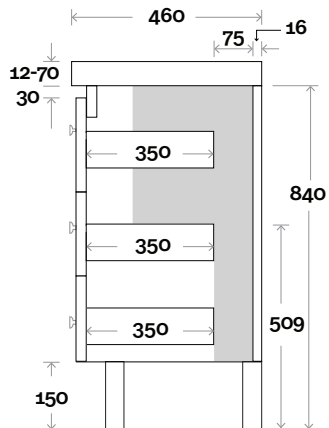

Barossa 10 750mm all drawer centre basin

Top Thickness

- Monaco Grande Acrylic top: 70mm
- Silestone: 20mm
- Caesarstone: 20mm
- Dekton: 12mm
- Symphony: 20mm
- Timber: Solid 30-35mm
(Above counter only)

Note:

- Monaco Grande waste centre: 375mm
- Stone & Timber waste centre: 375mm std (may vary depending on basin)

Plumbing allowance

Profile

Configuration

Kick

Legs

Wallmount

Drawer Box

Barossa

Barossa 11 900mm all drawer centre basin

Top Thickness

- Monaco Grande Acrylic top: 70mm
- Silestone: 20mm
- Caesarstone: 20mm
- Dekton: 12mm
- Symphony: 20mm
- Timber: Solid 30-35mm
(Above counter only)

Drawer Box

Barossa

Barossa 12 1200mm all drawer centre basin

Top Thickness

- Monaco Grande Acrylic top: 70mm
- Silestone: 20mm
- Caesarstone: 20mm
- Dekton: 12mm
- Symphony: 20mm
- Timber: Solid 30-35mm
(Above counter only)