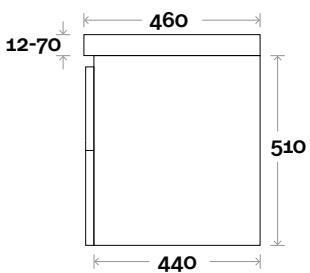

Barossa

Barossa 1 600mm centre basin

Top Thickness

- Monaco Grande Acrylic top: 70mm
- Silestone: 20mm
- Caesarstone: 20mm
- Dekton: 12mm
- Symphony: 20mm
- Timber: Solid 30-35mm
(Above counter only)

Note:

- Monaco Grande waste centre: 300mm
- Stone & Timber waste centre:
300mm std (may vary depending on basin)

Plumbing allowance

Profile

Configuration

Kick

Legs

Wallmount

Barossa

Barossa 2 750mm centre basin

Top Thickness
 Monaco Grande Acrylic top: 70mm
 Silestone: 20mm
 Caesarstone: 20mm
 Dekton: 12mm
 Symphony: 20mm
 Timber: Solid 30-35mm
 (Above counter only)

Note:
 • Monaco Grande waste centre: 375mm
 • Stone & Timber waste centre:
 375mm std (may vary depending on basin)

Top Thickness

- Monaco Grande Acrylic top: 70mm
- Silestone: 20mm
- Caesarstone: 20mm
- Dekton: 12mm
- Symphony: 20mm
- Timber: Solid 30-35mm
(Above counter only)

Note:

- Monaco Grande waste centre: 450mm
- Stone & Timber waste centre: 450mm std (may vary depending on basin)