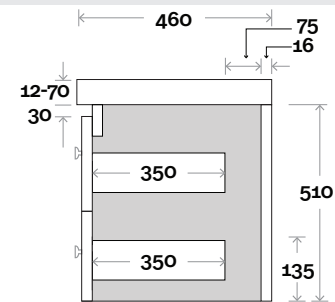

Drawer Box

Barossa

Barossa 14 1500mm all drawer double basin

Top Thickness

- Monaco Grande Acrylic top: 70mm
- Silestone: 20mm
- Caesarstone: 20mm
- Dekton: 12mm
- Symphony: 20mm
- Timber: Solid 30-35mm
(Above counter only)

Drawer Box

Barossa

Barossa 15 1800mm all drawer centre basin

Top Thickness

- Monaco Grande Acrylic top: 70mm
- Silestone: 20mm
- Caesarstone: 20mm
- Dekton: 12mm
- Symphony: 20mm
- Timber: Solid 30-35mm
(Above counter only)

Note:

- Monaco Grande waste centre: 900mm
- Stone & Timber waste centre: 900mm std (may vary depending on basin)

Plumbing allowance

Profile

Configuration

Kick

Legs

Wallmount

Drawer Box

Barossa

Barossa 16 1800mm all drawer double basin

Top Thickness

- Monaco Grande Acrylic top: 70mm
- Silestone: 20mm
- Caesarstone: 20mm
- Dekton: 12mm
- Symphony: 20mm
- Timber: Solid 30-35mm
(Above counter only)