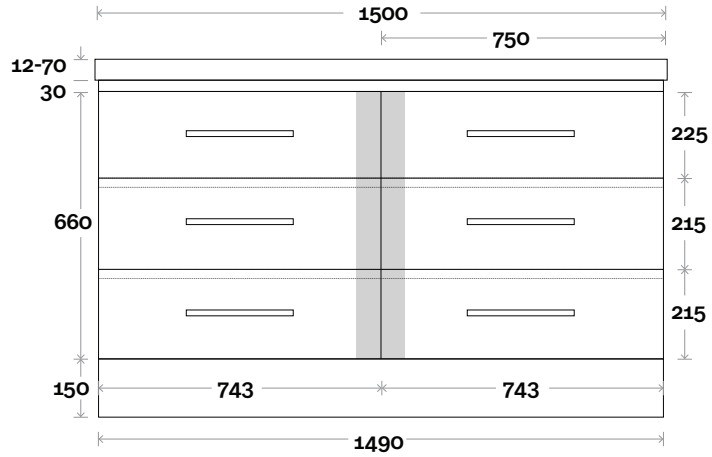

Drawer Box

Barossa

Barossa 13 1500mm all drawer centre basin

Top Thickness

- Monaco Grande Acrylic top: 70mm
- Silestone: 20mm
- Caesarstone: 20mm
- Dekton: 12mm
- Symphony: 20mm
- Timber: Solid 30-35mm
(Above counter only)

Note:

- Monaco Grande waste centre: 750mm
- Stone & Timber waste centre:
750mm std (may vary depending on basin)

Plumbing allowance

Profile

Configuration

Kick

Legs

Wallmount

Drawer Box

Barossa

Barossa 14 1500mm all drawer double basin

Top Thickness

- Monaco Grande Acrylic top: 70mm
- Silestone: 20mm
- Caesarstone: 20mm
- Dekton: 12mm
- Symphony: 20mm
- Timber: Solid 30-35mm
(Above counter only)

Drawer Box

Barossa

Barossa 15 1800mm all drawer centre basin

Top Thickness

- Monaco Grande Acrylic top: 70mm
- Silestone: 20mm
- Caesarstone: 20mm
- Dekton: 12mm
- Symphony: 20mm
- Timber: Solid 30-35mm
(Above counter only)