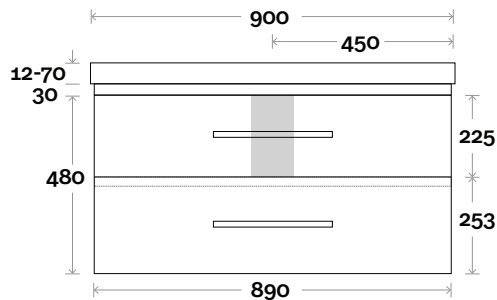

Drawer Box

Barossa

Barossa 11 900mm all drawer centre basin

Top Thickness

- Monaco Grande Acrylic top: 70mm
- Silestone: 20mm
- Caesarstone: 20mm
- Dekton: 12mm
- Symphony: 20mm
- Timber: Solid 30-35mm
(Above counter only)

Note:

- Monaco Grande waste centre: 450mm
- Stone & Timber waste centre: 450mm std (may vary depending on basin)

Plumbing allowance

Profile

Configuration

Kick

Legs

Wallmount

Drawer Box

Barossa

Barossa 12 1200mm all drawer centre basin

Top Thickness

- Monaco Grande Acrylic top: 70mm
- Silestone: 20mm
- Caesarstone: 20mm
- Dekton: 12mm
- Symphony: 20mm
- Timber: Solid 30-35mm
(Above counter only)