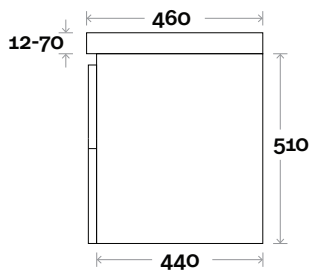

Barossa 2 750mm centre basin

Top Thickness
 Monaco Grande Acrylic top: 70mm
 Silestone: 20mm
 Caesarstone: 20mm
 Dekton: 12mm
 Symphony: 20mm
 Timber: Solid 30-35mm
 (Above counter only)

Note:
 • Monaco Grande waste centre: 375mm
 • Stone & Timber waste centre:
 375mm std (may vary depending on basin)

Top Thickness

- Monaco Grande Acrylic top: 70mm
- Silestone: 20mm
- Caesarstone: 20mm
- Dekton: 12mm
- Symphony: 20mm
- Timber: Solid 30-35mm
(Above counter only)

Note:

- Monaco Grande waste centre: 450mm
- Stone & Timber waste centre: 450mm std (may vary depending on basin)

Plumbing allowance

Profile

Configuration

Kick

Legs

Wallmount

Barossa

Barossa 4 1200mm centre basin

Top Thickness
 Monaco Grande Acrylic top: 70mm
 Silestone: 20mm
 Caesarstone: 20mm
 Dekton: 12mm
 Symphony: 20mm
 Timber: Solid 30-35mm
 (Above counter only)

Note:
 • Monaco Grande waste centre: 600mm
 • Stone & Timber waste centre:
 600mm std (may vary depending on basin)