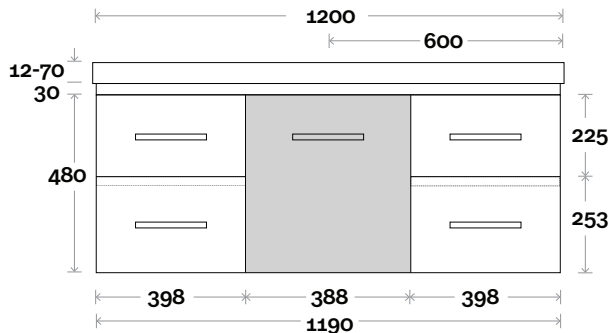

Top Thickness
 Monaco Grande Acrylic top: 70mm
 Silestone: 20mm
 Caesarstone: 20mm
 Dekton: 12mm
 Symphony: 20mm
 Timber: Solid 30-35mm
 (Above counter only)

Note:
 • Monaco Grande waste centre: 600mm
 • Stone & Timber waste centre:
 600mm std (may vary depending on basin)

Plumbing allowance

Profile

Configuration

Kick

Legs

Wallmount

Barossa

Barossa 5 1500mm centre basin

Top Thickness

- Monaco Grande Acrylic top: 70mm
- Silestone: 20mm
- Caesarstone: 20mm
- Dekton: 12mm
- Symphony: 20mm
- Timber: Solid 30-35mm
(Above counter only)

Note:

- Monaco Grande waste centre: 750mm
- Stone & Timber waste centre: 750mm std (may vary depending on basin)