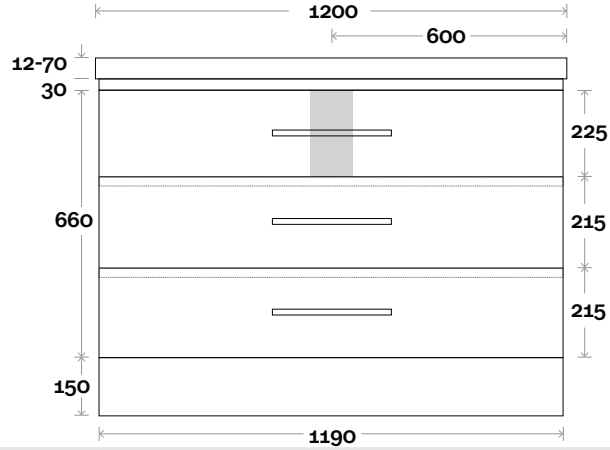

Drawer Box

Barossa

Barossa 12 1200mm all drawer centre basin

Top Thickness

- Monaco Grande Acrylic top: 70mm
- Silestone: 20mm
- Caesarstone: 20mm
- Dekton: 12mm
- Symphony: 20mm
- Timber: Solid 30-35mm
(Above counter only)

Note:

- Monaco Grande waste centre: 600mm
- Stone & Timber waste centre:
600mm std (may vary depending on basin)

Plumbing allowance

Profile

Configuration

Kick

Legs

Wallmount

Drawer Box

Barossa

Barossa 13 1500mm all drawer centre basin

Top Thickness

- Monaco Grande Acrylic top: 70mm
- Silestone: 20mm
- Caesarstone: 20mm
- Dekton: 12mm
- Symphony: 20mm
- Timber: Solid 30-35mm
(Above counter only)