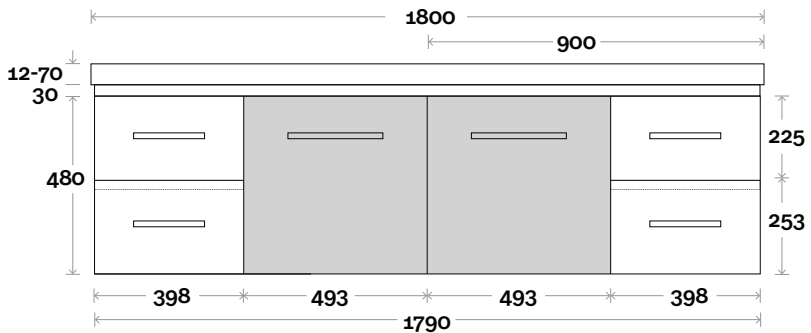

Top Thickness

- Monaco Grande Acrylic top: 70mm
- Silestone: 20mm
- Caesarstone: 20mm
- Dekton: 12mm
- Symphony: 20mm
- Timber: Solid 30-35mm
(Above counter only)

Note:

- Monaco Grande waste centre: 900mm
- Stone & Timber waste centre: 900mm std (may vary depending on basin)

Plumbing allowance

Profile

Configuration

Kick

Legs

Wallmount

Barossa

Barossa 8 1800mm double basin

Top Thickness

- Monaco Grande Acrylic top: 70mm
- Silestone: 20mm
- Caesarstone: 20mm
- Dekton: 12mm
- Symphony: 20mm
- Timber: Solid 30-35mm
(Above counter only)

Note:

- Monaco Grande waste centre: 520 mm
- Stone & Timber waste centre: 520mm std (may vary depending on basin)