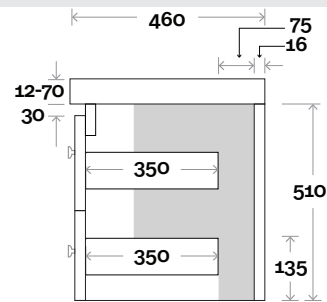

Drawer Box

Barossa

Barossa 14 1500mm all drawer double basin

Top Thickness

- Monaco Grande Acrylic top: 70mm
- Silestone: 20mm
- Caesarstone: 20mm
- Dekton: 12mm
- Symphony: 20mm
- Timber: Solid 30-35mm
(Above counter only)

Note:

- Monaco Grande waste centre: 420mm
- Stone & Timber waste centre: 420mm std (may vary depending on basin)

Plumbing allowance

Profile

Configuration

Kick

Legs

Wallmount

Drawer Box

Barossa

Barossa 15 1800mm all drawer centre basin

Top Thickness

- Monaco Grande Acrylic top: 70mm
- Silestone: 20mm
- Caesarstone: 20mm
- Dekton: 12mm
- Symphony: 20mm
- Timber: Solid 30-35mm
(Above counter only)

Drawer Box

Barossa

Barossa 16 1800mm all drawer double basin

Top Thickness

- Monaco Grande Acrylic top: 70mm
- Silestone: 20mm
- Caesarstone: 20mm
- Dekton: 12mm
- Symphony: 20mm
- Timber: Solid 30-35mm
(Above counter only)