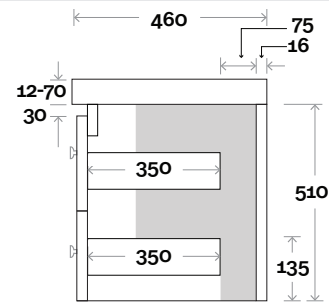

Drawer Box

Barossa

Barossa 14 1500mm all drawer double basin

Top Thickness

- Monaco Grande Acrylic top: 70mm
- Silestone: 20mm
- Caesarstone: 20mm
- Dekton: 12mm
- Symphony: 20mm
- Timber: Solid 30-35mm
(Above counter only)

Drawer Box

Barossa

Barossa 15 1800mm all drawer centre basin

Top Thickness

- Monaco Grande Acrylic top: 70mm
- Silestone: 20mm
- Caesarstone: 20mm
- Dekton: 12mm
- Symphony: 20mm
- Timber: Solid 30-35mm
(Above counter only)

Drawer Box

Barossa

Barossa 16 1800mm all drawer double basin

Top Thickness

- Monaco Grande Acrylic top: 70mm
- Silestone: 20mm
- Caesarstone: 20mm
- Dekton: 12mm
- Symphony: 20mm
- Timber: Solid 30-35mm
(Above counter only)

Note:

- Monaco Grande waste centre: 520mm
- Stone & Timber waste centre: 520mm std (may vary depending on basin)

Plumbing allowance

Profile

Configuration

Kick

Legs

Wallmount