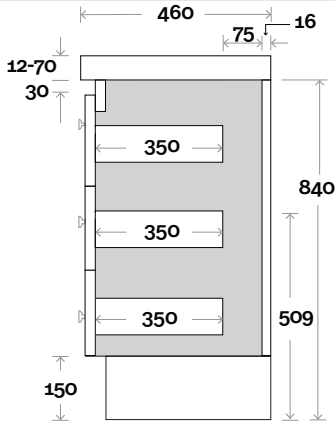

Note:

- Monaco Grande waste centre: 420mm
- Stone & Timber waste centre: 420mm std (may vary depending on basin)

Plumbing allowance

Profile

Configuration

Kick

Legs

Wallmount

Drawer Box

Barossa

Barossa 15 1800mm all drawer centre basin

Top Thickness

- Monaco Grande Acrylic top: 70mm
- Silestone: 20mm
- Caesarstone: 20mm
- Dekton: 12mm
- Symphony: 20mm
- Timber: Solid 30-35mm
(Above counter only)

Note:

- Monaco Grande waste centre: 900mm
- Stone & Timber waste centre: 900mm std (may vary depending on basin)

Plumbing allowance

Profile

Configuration

Kick

Legs

Wallmount

Drawer Box

Barossa

Barossa 16 1800mm all drawer double basin

Top Thickness

- Monaco Grande Acrylic top: 70mm
- Silestone: 20mm
- Caesarstone: 20mm
- Dekton: 12mm
- Symphony: 20mm
- Timber: Solid 30-35mm
(Above counter only)