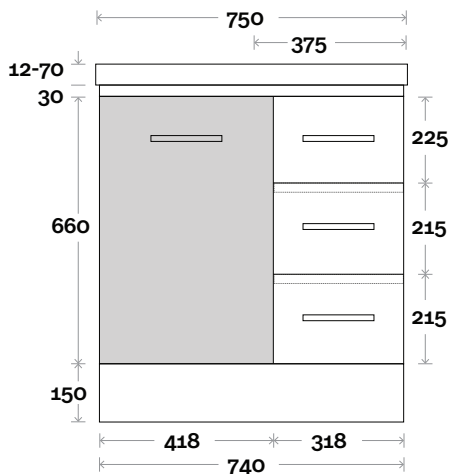

Barossa

Barossa 1 600mm centre basin

Top Thickness

- Monaco Grande Acrylic top: 70mm
- Silestone: 20mm
- Caesarstone: 20mm
- Dekton: 12mm
- Symphony: 20mm
- Timber: Solid 30-35mm
(Above counter only)

Note:

Barossa 2 750mm centre basin

Top Thickness
 Monaco Grande Acrylic top: 70mm
 Silestone: 20mm
 Caesarstone: 20mm
 Dekton: 12mm
 Symphony: 20mm
 Timber: Solid 30-35mm
 (Above counter only)

Note:
 • Monaco Grande waste centre: 375mm
 • Stone & Timber waste centre:
 375mm std (may vary depending on basin)

Plumbing allowance

Profile

Configuration

Kick

Legs

Wallmount

Barossa

Barossa 3 900mm centre basin

Top Thickness

- Monaco Grande Acrylic top: 70mm
- Silestone: 20mm
- Caesarstone: 20mm
- Dekton: 12mm
- Symphony: 20mm
- Timber: Solid 30-35mm
(Above counter only)

Note:

- Monaco Grande waste centre: 450mm
- Stone & Timber waste centre: 450mm std (may vary depending on basin)