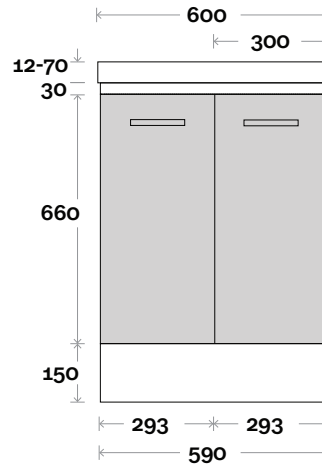

Barossa

Barossa 1 600mm centre basin

Top Thickness

- Monaco Grande Acrylic top: 70mm
- Silestone: 20mm
- Caesarstone: 20mm
- Dekton: 12mm
- Symphony: 20mm
- Timber: Solid 30-35mm
(Above counter only)

Note:

- Monaco Grande waste centre: 300mm
- Stone & Timber waste centre:
300mm std (may vary depending on basin)

Plumbing allowance

Profile

Configuration

Kick

Legs

Wallmount

Barossa

Barossa 2 750mm centre basin

Top Thickness
 Monaco Grande Acrylic top: 70mm
 Silestone: 20mm
 Caesarstone: 20mm
 Dekton: 12mm
 Symphony: 20mm
 Timber: Solid 30-35mm
 (Above counter only)

Note:
 • Monaco Grande waste centre: 375mm
 • Stone & Timber waste centre:
 375mm std (may vary depending on basin)

Top Thickness

- Monaco Grande Acrylic top: 70mm
- Silestone: 20mm
- Caesarstone: 20mm
- Dekton: 12mm
- Symphony: 20mm
- Timber: Solid 30-35mm
(Above counter only)

Note:

- Monaco Grande waste centre: 450mm
- Stone & Timber waste centre: 450mm std (may vary depending on basin)