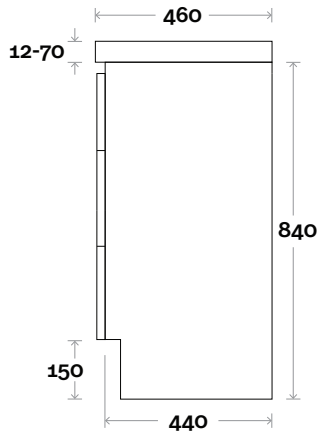

Top Thickness

- Monaco Grande Acrylic top: 70mm
- Silestone: 20mm
- Caesarstone: 20mm
- Dekton: 12mm
- Symphony: 20mm
- Timber: Solid 30-35mm
(Above counter only)

Note:

- Monaco Grande waste centre: 420mm
- Stone & Timber waste centre: 420mm std (may vary depending on basin)

Top Thickness

- Monaco Grande Acrylic top: 70mm
- Silestone: 20mm
- Caesarstone: 20mm
- Dekton: 12mm
- Symphony: 20mm
- Timber: Solid 30-35mm
(Above counter only)

Note:

- Monaco Grande waste centre: 900mm
- Stone & Timber waste centre: 900mm std (may vary depending on basin)

Plumbing allowance

Profile

Configuration

Kick

Legs

Wallmount

Barossa

Barossa 8 1800mm double basin

Top Thickness

- Monaco Grande Acrylic top: 70mm
- Silestone: 20mm
- Caesarstone: 20mm
- Dekton: 12mm
- Symphony: 20mm
- Timber: Solid 30-35mm
(Above counter only)

Note:

- Monaco Grande waste centre: 520 mm
- Stone & Timber waste centre: 520mm std (may vary depending on basin)