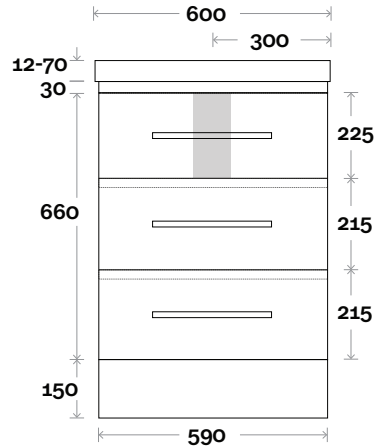

Barossa

Barrosa 9 600mm all drawer centre basin

Top Thickness

- Monaco Grande Acrylic top: 70mm
- Silestone: 20mm
- Caesarstone: 20mm
- Dekton: 12mm
- Symphony: 20mm
- Timber: Solid 30-35mm
  (Above counter only)

Note:

- Monaco Grande waste centre: 300mm
- Stone & Timber waste centre:
  300mm std (may vary depending on basin)

Plumbing allowance

Profile

Configuration

Kick