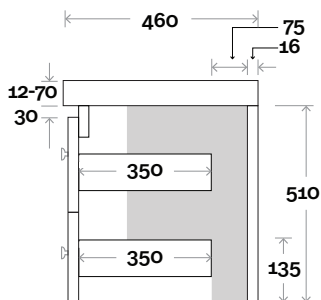

Barossa 10 750mm all drawer centre basin

Top Thickness

- Monaco Grande Acrylic top: 70mm
- Silestone: 20mm
- Caesarstone: 20mm
- Dekton: 12mm
- Symphony: 20mm
- Timber: Solid 30-35mm
(Above counter only)

Note:

- Monaco Grande waste centre: 375mm
- Stone & Timber waste centre: 375mm std (may vary depending on basin)

Plumbing allowance

Profile

Configuration

Kick

Legs

Wallmount

Drawer Box

Barossa

Barossa 11 900mm all drawer centre basin

Top Thickness

- Monaco Grande Acrylic top: 70mm
- Silestone: 20mm
- Caesarstone: 20mm
- Dekton: 12mm
- Symphony: 20mm
- Timber: Solid 30-35mm
(Above counter only)

Drawer Box

Barossa

Barossa 12 1200mm all drawer centre basin

Top Thickness

- Monaco Grande Acrylic top: 70mm
- Silestone: 20mm
- Caesarstone: 20mm
- Dekton: 12mm
- Symphony: 20mm
- Timber: Solid 30-35mm
(Above counter only)