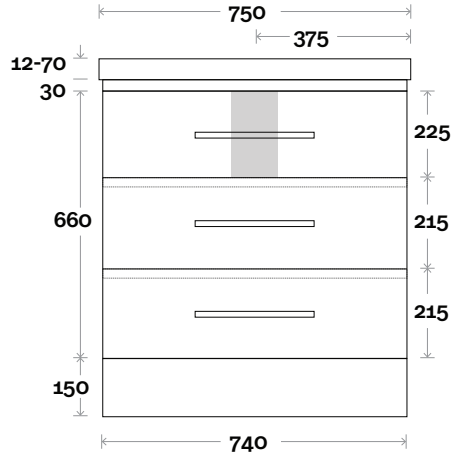

Barossa 10 750mm all drawer centre basin

Top Thickness

- Monaco Grande Acrylic top: 70mm
- Silestone: 20mm
- Caesarstone: 20mm
- Dekton: 12mm
- Symphony: 20mm
- Timber: Solid 30-35mm
(Above counter only)

Note:

- Monaco Grande waste centre: 375mm
- Stone & Timber waste centre: 375mm std (may vary depending on basin)

Plumbing allowance

Profile

Configuration

Kick

Legs

Wallmount

Drawer Box

Barossa

Barossa 11 900mm all drawer centre basin

Top Thickness

- Monaco Grande Acrylic top: 70mm
- Silestone: 20mm
- Caesarstone: 20mm
- Dekton: 12mm
- Symphony: 20mm
- Timber: Solid 30-35mm
(Above counter only)

Drawer Box

Barossa

Barossa 12 1200mm all drawer centre basin

Top Thickness

- Monaco Grande Acrylic top: 70mm
- Silestone: 20mm
- Caesarstone: 20mm
- Dekton: 12mm
- Symphony: 20mm
- Timber: Solid 30-35mm
(Above counter only)