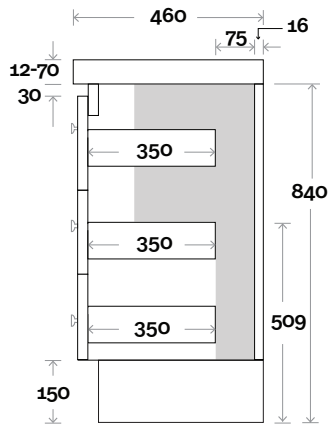

Drawer Box

Barossa

Barossa 14 1500mm all drawer double basin

Top Thickness

- Monaco Grande Acrylic top: 70mm
- Silestone: 20mm
- Caesarstone: 20mm
- Dekton: 12mm
- Symphony: 20mm
- Timber: Solid 30-35mm
(Above counter only)

Drawer Box

Barossa

Barossa 15 1800mm all drawer centre basin

Top Thickness

- Monaco Grande Acrylic top: 70mm
- Silestone: 20mm
- Caesarstone: 20mm
- Dekton: 12mm
- Symphony: 20mm
- Timber: Solid 30-35mm
(Above counter only)

Drawer Box

Barossa

Barossa 16 1800mm all drawer double basin

Top Thickness

- Monaco Grande Acrylic top: 70mm
- Silestone: 20mm
- Caesarstone: 20mm
- Dekton: 12mm
- Symphony: 20mm
- Timber: Solid 30-35mm
(Above counter only)

Note:

- Monaco Grande waste centre: 520mm
- Stone & Timber waste centre: 520mm std (may vary depending on basin)

Plumbing allowance

Profile

Configuration

Kick

Legs

Wallmount