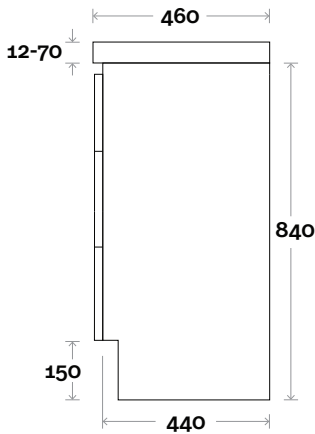

Barossa

Barossa 1 600mm centre basin

Top Thickness

- Monaco Grande Acrylic top: 70mm
- Silestone: 20mm
- Caesarstone: 20mm
- Dekton: 12mm
- Symphony: 20mm
- Timber: Solid 30-35mm
(Above counter only)

Note:

- Monaco Grande waste centre: 300mm
- Stone & Timber waste centre:
300mm std (may vary depending on basin)

Plumbing allowance

Profile

Configuration

Kick

Legs

Wallmount

Barossa

Barossa 2 750mm centre basin

Top Thickness
 Monaco Grande Acrylic top: 70mm
 Silestone: 20mm
 Caesarstone: 20mm
 Dekton: 12mm
 Symphony: 20mm
 Timber: Solid 30-35mm
 (Above counter only)

Note:
 • Monaco Grande waste centre: 375mm
 • Stone & Timber waste centre:
 375mm std (may vary depending on basin)

Top Thickness

- Monaco Grande Acrylic top: 70mm
- Silestone: 20mm
- Caesarstone: 20mm
- Dekton: 12mm
- Symphony: 20mm
- Timber: Solid 30-35mm
(Above counter only)

Note:

- Monaco Grande waste centre: 450mm
- Stone & Timber waste centre: 450mm std (may vary depending on basin)