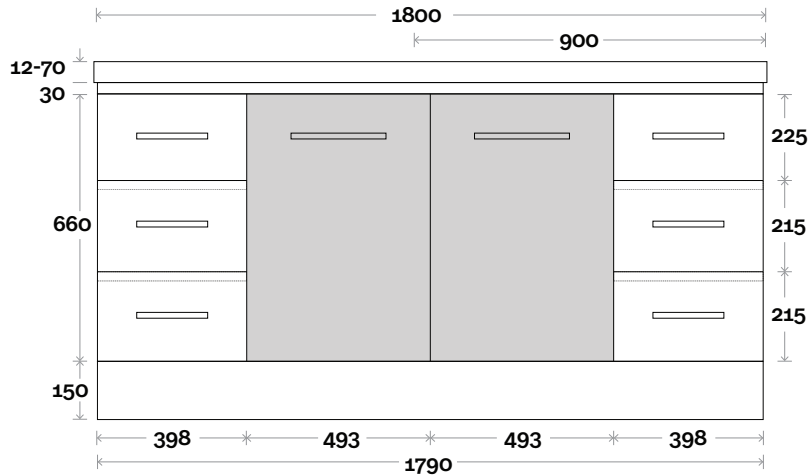

Plumbing allowance

Profile

Configuration

Kick

Legs

Wallmount

Barossa

Barossa 7 1800mm single basin

Top Thickness

- Monaco Grande Acrylic top: 70mm
- Silestone: 20mm
- Caesarstone: 20mm
- Dekton: 12mm
- Symphony: 20mm
- Timber: Solid 30-35mm
(Above counter only)

Note:

- Monaco Grande waste centre: 900mm
- Stone & Timber waste centre: 900mm std (may vary depending on basin)

Plumbing allowance

Profile

Configuration

Kick

Legs

Wallmount

Barossa

Barossa 8 1800mm double basin