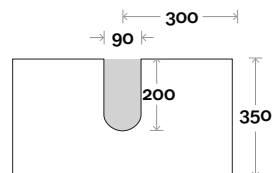

Top Thickness

- Monaco Grande Acrylic top: 70mm
- Silestone: 20mm
- Caesarstone: 20mm
- Dekton: 12mm
- Symphony: 20mm
- Timber: Solid 30-35mm
(Above counter only)

Note:

- Monaco Grande waste centre: 300mm
- Stone & Timber waste centre:
300mm std (may vary depending on basin)

Plumbing allowance

Profile

Configuration

Kick

Legs

Wallmount

Drawer Box

Barossa

Barossa 10 750mm all drawer centre basin

Top Thickness

- Monaco Grande Acrylic top: 70mm
- Silestone: 20mm
- Caesarstone: 20mm
- Dekton: 12mm
- Symphony: 20mm
- Timber: Solid 30-35mm
(Above counter only)