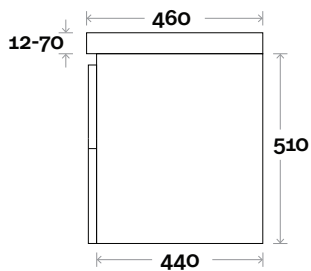

Top Thickness

- Monaco Grande Acrylic top: 70mm
- Silestone: 20mm
- Caesarstone: 20mm
- Dekton: 12mm
- Symphony: 20mm
- Timber: Solid 30-35mm
(Above counter only)

Note:

- Monaco Grande waste centre: 450mm
- Stone & Timber waste centre: 450mm std (may vary depending on basin)

Top Thickness
 Monaco Grande Acrylic top: 70mm
 Silestone: 20mm
 Caesarstone: 20mm
 Dekton: 12mm
 Symphony: 20mm
 Timber: Solid 30-35mm
 (Above counter only)

Note:
 • Monaco Grande waste centre: 600mm
 • Stone & Timber waste centre:
 600mm std (may vary depending on basin)

Plumbing allowance

Profile

Configuration

Kick

Legs

Wallmount

Barossa

Barossa 5 1500mm centre basin

Top Thickness

- Monaco Grande Acrylic top: 70mm
- Silestone: 20mm
- Caesarstone: 20mm
- Dekton: 12mm
- Symphony: 20mm
- Timber: Solid 30-35mm
(Above counter only)

Note:

- Monaco Grande waste centre: 750mm
- Stone & Timber waste centre: 750mm std (may vary depending on basin)