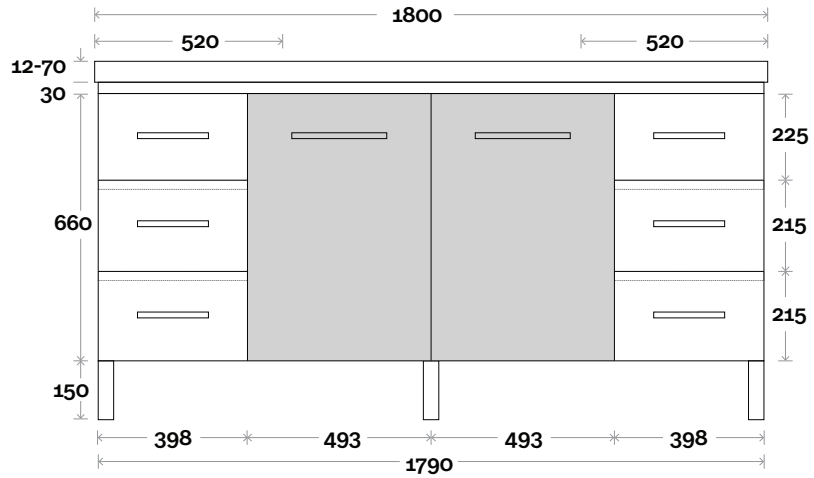

Plumbing allowance

Profile

Configuration

Kick

Legs

Wallmount

Barossa

Barrosa 9 600mm all drawer centre basin