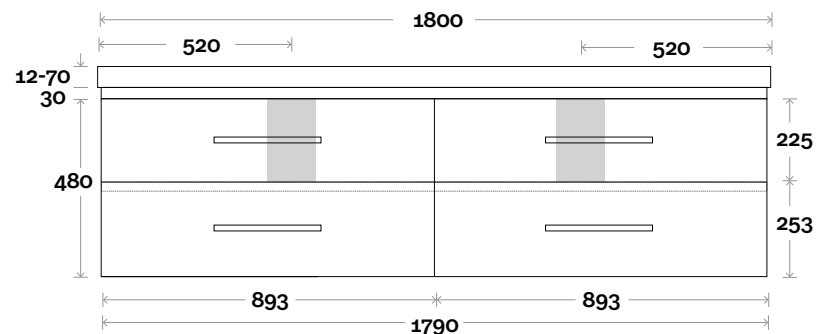

Drawer Box

Barossa

Barossa 15 1800mm all drawer centre basin

Top Thickness

- Monaco Grande Acrylic top: 70mm
- Silestone: 20mm
- Caesarstone: 20mm
- Dekton: 12mm
- Symphony: 20mm
- Timber: Solid 30-35mm
(Above counter only)

Drawer Box

Barossa

Barossa 16 1800mm all drawer double basin

Top Thickness

- Monaco Grande Acrylic top: 70mm
- Silestone: 20mm
- Caesarstone: 20mm
- Dekton: 12mm
- Symphony: 20mm
- Timber: Solid 30-35mm
(Above counter only)

Note:

- Monaco Grande waste centre: 520mm
- Stone & Timber waste centre: 520mm std (may vary depending on basin)

Plumbing allowance

Profile

Configuration

Kick

Legs

Wallmount