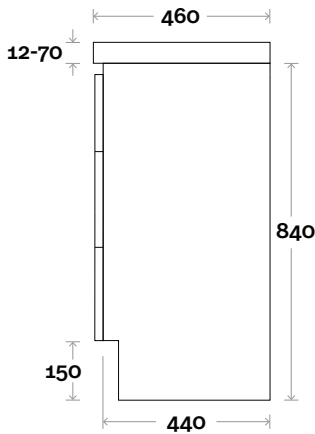

Barossa 2 750mm centre basin

Top Thickness
 Monaco Grande Acrylic top: 70mm
 Silestone: 20mm
 Caesarstone: 20mm
 Dekton: 12mm
 Symphony: 20mm
 Timber: Solid 30-35mm
 (Above counter only)

Note:
 • Monaco Grande waste centre: 375mm
 • Stone & Timber waste centre:
 375mm std (may vary depending on basin)

Top Thickness

- Monaco Grande Acrylic top: 70mm
- Silestone: 20mm
- Caesarstone: 20mm
- Dekton: 12mm
- Symphony: 20mm
- Timber: Solid 30-35mm
(Above counter only)

Note:

- Monaco Grande waste centre: 450mm
- Stone & Timber waste centre: 450mm std (may vary depending on basin)

Plumbing allowance

Profile

Configuration

Kick

Legs

Wallmount

Barossa

Barossa 4 1200mm centre basin

Top Thickness
 Monaco Grande Acrylic top: 70mm
 Silestone: 20mm
 Caesarstone: 20mm
 Dekton: 12mm
 Symphony: 20mm
 Timber: Solid 30-35mm
 (Above counter only)

Note:
 • Monaco Grande waste centre: 600mm
 • Stone & Timber waste centre:
 600mm std (may vary depending on basin)