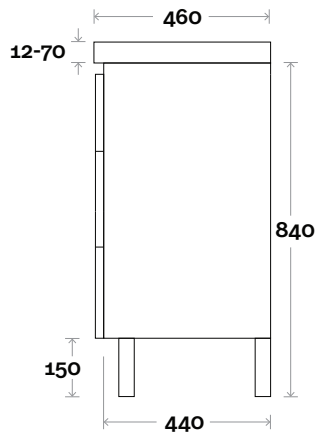

Top Thickness

- Monaco Grande Acrylic top: 70mm
- Silestone: 20mm
- Caesarstone: 20mm
- Dekton: 12mm
- Symphony: 20mm
- Timber: Solid 30-35mm
(Above counter only)

Note:

- Monaco Grande waste centre: 750mm
- Stone & Timber waste centre: 750mm std (may vary depending on basin)

Top Thickness

- Monaco Grande Acrylic top: 70mm
- Silestone: 20mm
- Caesarstone: 20mm
- Dekton: 12mm
- Symphony: 20mm
- Timber: Solid 30-35mm
(Above counter only)

Note:

- Monaco Grande waste centre: 420mm
- Stone & Timber waste centre: 420mm std (may vary depending on basin)

Plumbing allowance

Profile

Configuration

Kick

Legs

Wallmount

Barossa

Barossa 7 1800mm single basin

Top Thickness

- Monaco Grande Acrylic top: 70mm
- Silestone: 20mm
- Caesarstone: 20mm
- Dekton: 12mm
- Symphony: 20mm
- Timber: Solid 30-35mm
(Above counter only)

Note:

- Monaco Grande waste centre: 900mm
- Stone & Timber waste centre: 900mm std (may vary depending on basin)