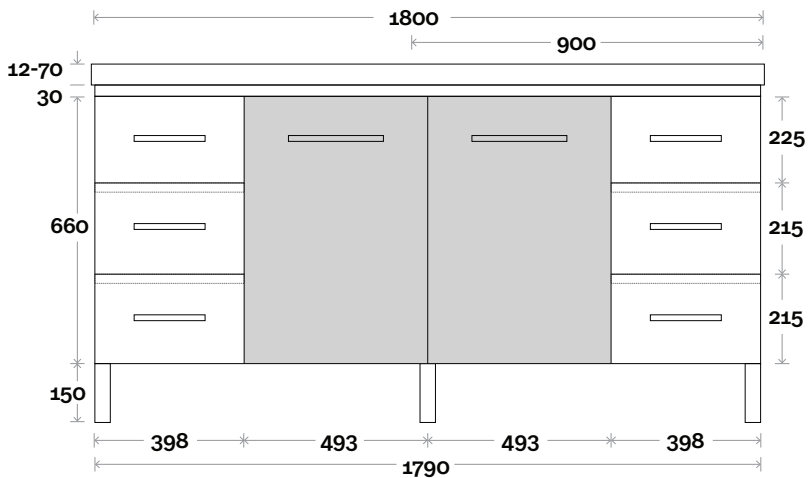

Plumbing allowance

Profile

Configuration

Kick

Legs

Wallmount

Barossa

Barossa 8 1800mm double basin