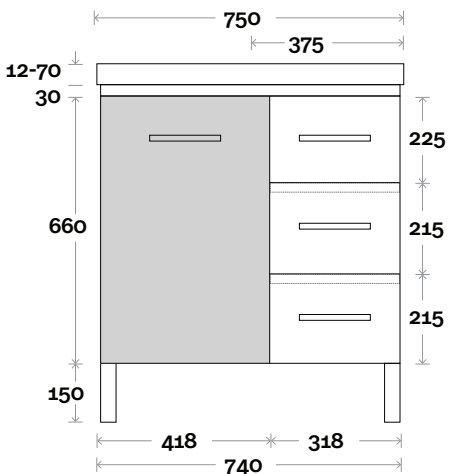

Plumbing allowance

Profile

Configuration

Kick

Legs

Wallmount

Barossa

Barossa 3 900mm centre basin