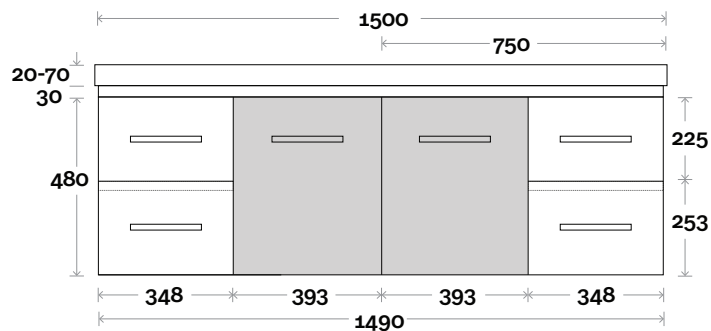

Plumbing allowance

Profile

Configuration

Kick

Legs

Wallmount

Barossa

Barossa 6 1500mm double basin