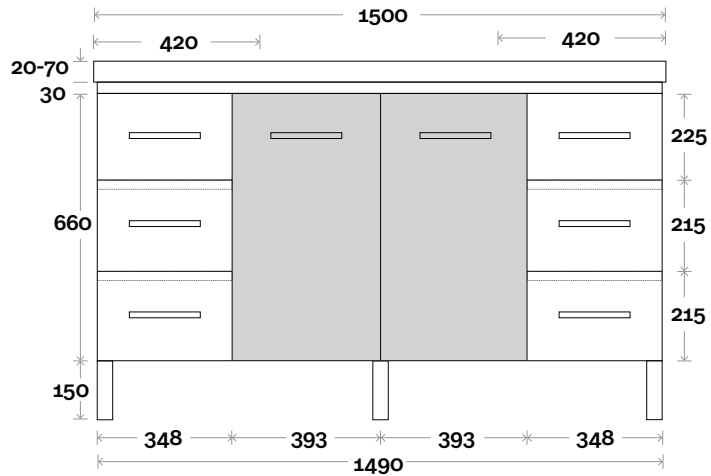

Plumbing allowance

Profile

Configuration

Kick

Legs

Wallmount

Barossa

Barossa 7 1800mm single basin