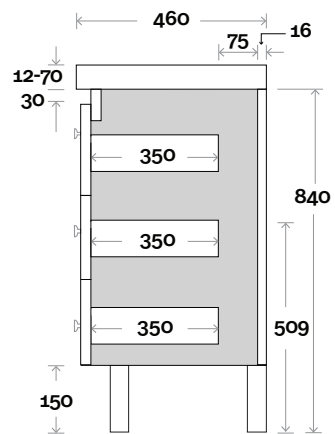

Drawer Box

Barossa

Barossa 14 1500mm all drawer double basin

Top Thickness

- Monaco Grande Acrylic top: 70mm
- Silestone: 20mm
- Caesarstone: 20mm
- Dekton: 12mm
- Symphony: 20mm
- Timber: Solid 30-35mm
(Above counter only)

Drawer Box

Barossa

Barossa 15 1800mm all drawer centre basin

Top Thickness

- Monaco Grande Acrylic top: 70mm
- Silestone: 20mm
- Caesarstone: 20mm
- Dekton: 12mm
- Symphony: 20mm
- Timber: Solid 30-35mm
(Above counter only)

Note:

- Monaco Grande waste centre: 900mm
- Stone & Timber waste centre: 900mm std (may vary depending on basin)

Plumbing allowance

Profile

Configuration

Kick

Legs

Wallmount

Drawer Box

Barossa

Barossa 16 1800mm all drawer double basin

Top Thickness

- Monaco Grande Acrylic top: 70mm
- Silestone: 20mm
- Caesarstone: 20mm
- Dekton: 12mm
- Symphony: 20mm
- Timber: Solid 30-35mm
(Above counter only)