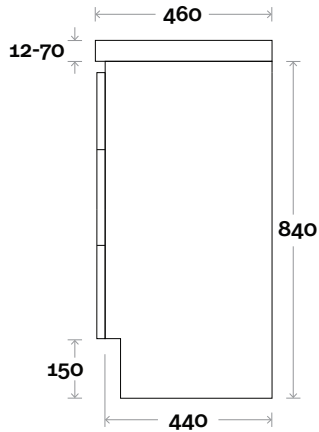

Top Thickness
 Monaco Grande Acrylic top: 70mm
 Silestone: 20mm
 Caesarstone: 20mm
 Dekton: 12mm
 Symphony: 20mm
 Timber: Solid 30-35mm
 (Above counter only)

Note:
 • Monaco Grande waste centre: 600mm
 • Stone & Timber waste centre:
 600mm std (may vary depending on basin)

Top Thickness

- Monaco Grande Acrylic top: 70mm
- Silestone: 20mm
- Caesarstone: 20mm
- Dekton: 12mm
- Symphony: 20mm
- Timber: Solid 30-35mm
(Above counter only)

Note:

- Monaco Grande waste centre: 750mm
- Stone & Timber waste centre: 750mm std (may vary depending on basin)

Plumbing allowance

Profile

Configuration

Kick

Legs

Wallmount

Barossa

Barossa 6 1500mm double basin

Top Thickness

- Monaco Grande Acrylic top: 70mm
- Silestone: 20mm
- Caesarstone: 20mm
- Dekton: 12mm
- Symphony: 20mm
- Timber: Solid 30-35mm
(Above counter only)

Note:

- Monaco Grande waste centre: 420mm
- Stone & Timber waste centre: 420mm std (may vary depending on basin)