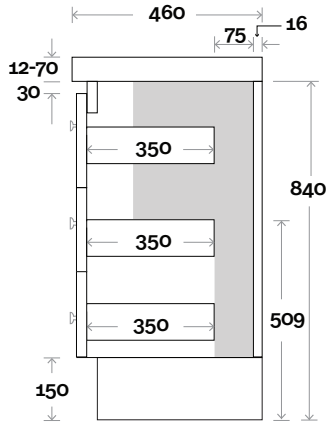

Drawer Box

Barossa

Barossa 12 1200mm all drawer centre basin

Top Thickness

- Monaco Grande Acrylic top: 70mm
- Silestone: 20mm
- Caesarstone: 20mm
- Dekton: 12mm
- Symphony: 20mm
- Timber: Solid 30-35mm
(Above counter only)

Note:

- Monaco Grande waste centre: 600mm
- Stone & Timber waste centre:
600mm std (may vary depending on basin)

Plumbing allowance

Profile

Configuration

Kick

Legs

Wallmount

Drawer Box

Barossa

Barossa 13 1500mm all drawer centre basin

Top Thickness

- Monaco Grande Acrylic top: 70mm
- Silestone: 20mm
- Caesarstone: 20mm
- Dekton: 12mm
- Symphony: 20mm
- Timber: Solid 30-35mm
(Above counter only)

Drawer Box

Barossa

Barossa 14 1500mm all drawer double basin

Top Thickness

- Monaco Grande Acrylic top: 70mm
- Silestone: 20mm
- Caesarstone: 20mm
- Dekton: 12mm
- Symphony: 20mm
- Timber: Solid 30-35mm
(Above counter only)