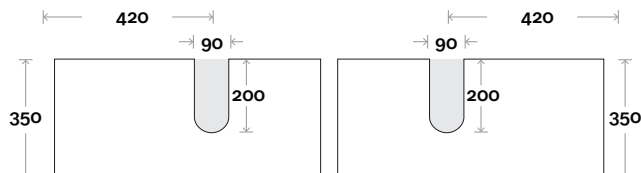

Drawer Box

Barossa

Barossa 14 1500mm all drawer double basin

Top Thickness

- Monaco Grande Acrylic top: 70mm
- Silestone: 20mm
- Caesarstone: 20mm
- Dekton: 12mm
- Symphony: 20mm
- Timber: Solid 30-35mm
(Above counter only)

Note:

- Monaco Grande waste centre: 420mm
- Stone & Timber waste centre: 420mm std (may vary depending on basin)

Plumbing allowance

Profile

Configuration

Kick

Legs

Wallmount

Drawer Box

Barossa

Barossa 15 1800mm all drawer centre basin

Top Thickness

- Monaco Grande Acrylic top: 70mm
- Silestone: 20mm
- Caesarstone: 20mm
- Dekton: 12mm
- Symphony: 20mm
- Timber: Solid 30-35mm
(Above counter only)