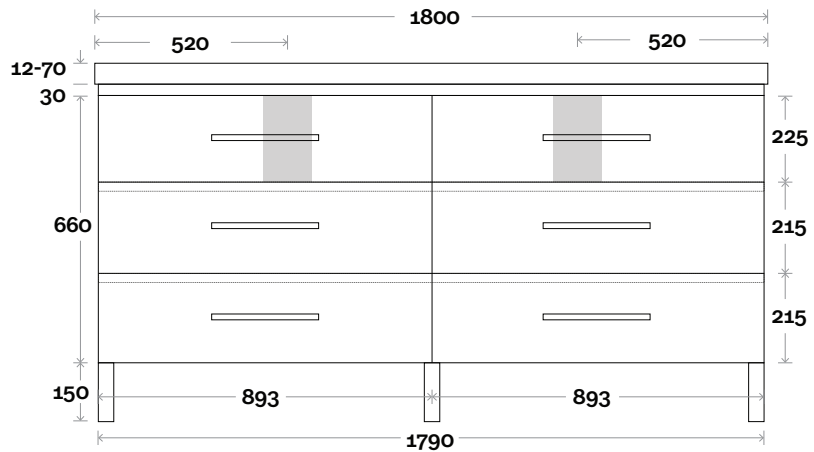

Drawer Box

Barossa

Barossa 14 1500mm all drawer double basin

Top Thickness

- Monaco Grande Acrylic top: 70mm
- Silestone: 20mm
- Caesarstone: 20mm
- Dekton: 12mm
- Symphony: 20mm
- Timber: Solid 30-35mm
(Above counter only)

Drawer Box

Barossa

Barossa 15 1800mm all drawer centre basin

Top Thickness

- Monaco Grande Acrylic top: 70mm
- Silestone: 20mm
- Caesarstone: 20mm
- Dekton: 12mm
- Symphony: 20mm
- Timber: Solid 30-35mm
(Above counter only)

Drawer Box

Barossa

Barossa 16 1800mm all drawer double basin

Top Thickness

- Monaco Grande Acrylic top: 70mm
- Silestone: 20mm
- Caesarstone: 20mm
- Dekton: 12mm
- Symphony: 20mm
- Timber: Solid 30-35mm
(Above counter only)

Note:

- Monaco Grande waste centre: 520mm
- Stone & Timber waste centre: 520mm std (may vary depending on basin)

Plumbing allowance

Profile

Configuration

Kick

Legs

Wallmount