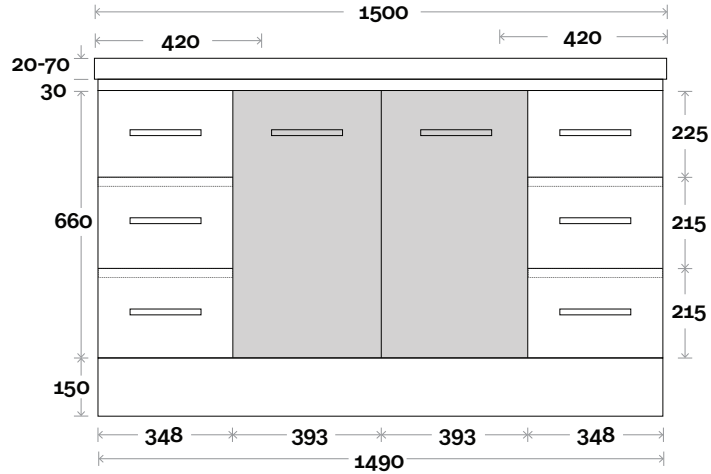

Plumbing allowance

Profile

Configuration

Kick

Legs

Wallmount

Barossa

Barossa 6 1500mm double basin

Top Thickness

- Monaco Grande Acrylic top: 70mm
- Silestone: 20mm
- Caesarstone: 20mm
- Dekton: 12mm
- Symphony: 20mm
- Timber: Solid 30-35mm
(Above counter only)

Note:

- Monaco Grande waste centre: 420mm
- Stone & Timber waste centre: 420mm std (may vary depending on basin)

Plumbing allowance

Profile

Configuration

Kick

Legs

Wallmount

Barossa

Barossa 7 1800mm single basin