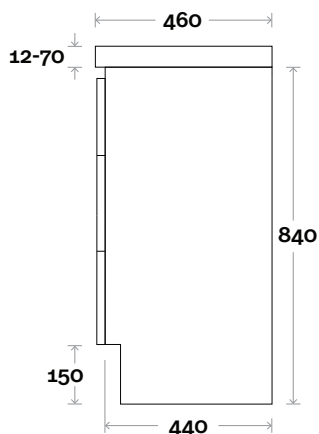

Barossa

Barossa 2 750mm centre basin

Top Thickness
Monaco Grande Acrylic top: 70mm
Silestone: 20mm
Caesarstone: 20mm
Dekton: 12mm
Symphony: 20mm
Timber: Solid 30-35mm
(Above counter only)

Note:
• Monaco Grande waste centre: 375mm
• Stone & Timber waste centre:
375mm std (may vary depending on basin)

Plumbing allowance

Profile

Configuration

Kick