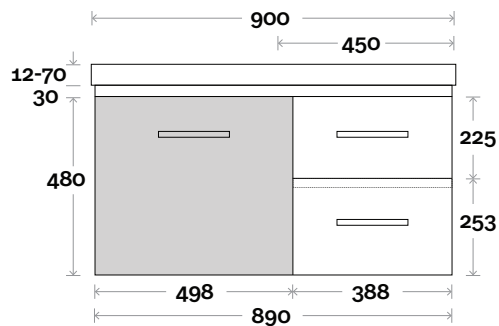

Barossa 2 750mm centre basin

Top Thickness
 Monaco Grande Acrylic top: 70mm
 Silestone: 20mm
 Caesarstone: 20mm
 Dekton: 12mm
 Symphony: 20mm
 Timber: Solid 30-35mm
 (Above counter only)

Note:
 • Monaco Grande waste centre: 375mm
 • Stone & Timber waste centre:
 375mm std (may vary depending on basin)

Top Thickness

- Monaco Grande Acrylic top: 70mm
- Silestone: 20mm
- Caesarstone: 20mm
- Dekton: 12mm
- Symphony: 20mm
- Timber: Solid 30-35mm
(Above counter only)

Note:

- Monaco Grande waste centre: 450mm
- Stone & Timber waste centre: 450mm std (may vary depending on basin)

Plumbing allowance

Profile

Configuration

Kick

Legs

Wallmount

Barossa

Barossa 4 1200mm centre basin

Top Thickness
 Monaco Grande Acrylic top: 70mm
 Silestone: 20mm
 Caesarstone: 20mm
 Dekton: 12mm
 Symphony: 20mm
 Timber: Solid 30-35mm
 (Above counter only)

Note:
 • Monaco Grande waste centre: 600mm
 • Stone & Timber waste centre:
 600mm std (may vary depending on basin)