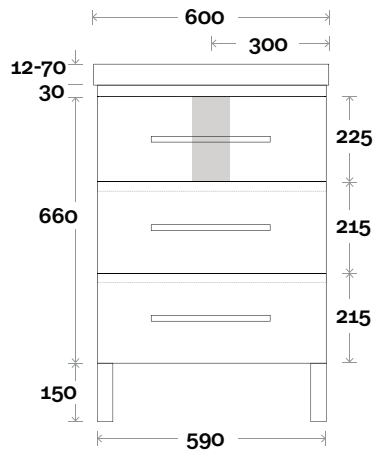

Top Thickness

- Monaco Grande Acrylic top: 70mm
- Silestone: 20mm
- Caesarstone: 20mm
- Dekton: 12mm
- Symphony: 20mm
- Timber: Solid 30-35mm
(Above counter only)

Note:

- Monaco Grande waste centre: 520 mm
- Stone & Timber waste centre: 520mm std (may vary depending on basin)

Top Thickness

- Monaco Grande Acrylic top: 70mm
- Silestone: 20mm
- Caesarstone: 20mm
- Dekton: 12mm
- Symphony: 20mm
- Timber: Solid 30-35mm
(Above counter only)

Note:

- Monaco Grande waste centre: 300mm
- Stone & Timber waste centre:
300mm std (may vary depending on basin)

Plumbing allowance

Profile

Configuration

Kick

Legs

Wallmount

Drawer Box

Barossa

Barossa 10 750mm all drawer centre basin

Top Thickness

- Monaco Grande Acrylic top: 70mm
- Silestone: 20mm
- Caesarstone: 20mm
- Dekton: 12mm
- Symphony: 20mm
- Timber: Solid 30-35mm
(Above counter only)