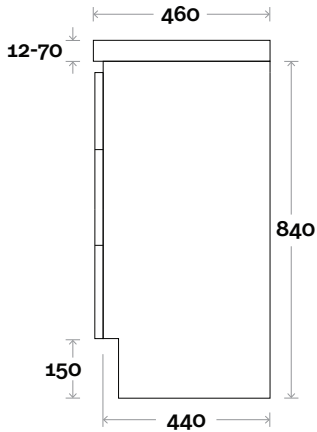

Top Thickness

- Monaco Grande Acrylic top: 70mm
- Silestone: 20mm
- Caesarstone: 20mm
- Dekton: 12mm
- Symphony: 20mm
- Timber: Solid 30-35mm
(Above counter only)

Note:

- Monaco Grande waste centre: 450mm
- Stone & Timber waste centre: 450mm std (may vary depending on basin)

Top Thickness
 Monaco Grande Acrylic top: 70mm
 Silestone: 20mm
 Caesarstone: 20mm
 Dekton: 12mm
 Symphony: 20mm
 Timber: Solid 30-35mm
 (Above counter only)

Note:
 • Monaco Grande waste centre: 600mm
 • Stone & Timber waste centre:
 600mm std (may vary depending on basin)

Plumbing allowance

Profile

Configuration

Kick

Legs

Wallmount

Barossa

Barossa 5 1500mm centre basin

Top Thickness

- Monaco Grande Acrylic top: 70mm
- Silestone: 20mm
- Caesarstone: 20mm
- Dekton: 12mm
- Symphony: 20mm
- Timber: Solid 30-35mm
(Above counter only)

Note:

- Monaco Grande waste centre: 750mm
- Stone & Timber waste centre: 750mm std (may vary depending on basin)