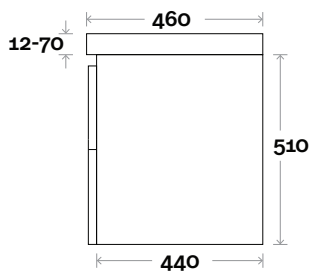

Top Thickness

- Monaco Grande Acrylic top: 70mm
- Silestone: 20mm
- Caesarstone: 20mm
- Dekton: 12mm
- Symphony: 20mm
- Timber: Solid 30-35mm
(Above counter only)

Note:

- Monaco Grande waste centre: 900mm
- Stone & Timber waste centre: 900mm std (may vary depending on basin)

Plumbing allowance

Profile

Configuration

Kick

Legs

Wallmount

Barossa

Barossa 8 1800mm double basin

Top Thickness

- Monaco Grande Acrylic top: 70mm
- Silestone: 20mm
- Caesarstone: 20mm
- Dekton: 12mm
- Symphony: 20mm
- Timber: Solid 30-35mm
(Above counter only)

Note:

- Monaco Grande waste centre: 520 mm
- Stone & Timber waste centre: 520mm std (may vary depending on basin)