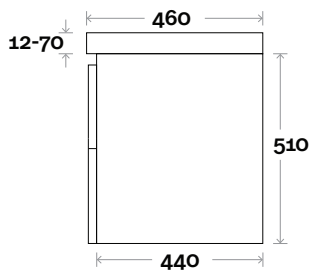

Top Thickness

- Monaco Grande Acrylic top: 70mm
- Silestone: 20mm
- Caesarstone: 20mm
- Dekton: 12mm
- Symphony: 20mm
- Timber: Solid 30-35mm
(Above counter only)

Note:

- Monaco Grande waste centre: 520 mm
- Stone & Timber waste centre: 520mm std (may vary depending on basin)

Plumbing allowance

Profile

Configuration

Kick

Legs

Wallmount

Barossa

Barrosa 9 600mm all drawer centre basin

Top Thickness

- Monaco Grande Acrylic top: 70mm
- Silestone: 20mm
- Caesarstone: 20mm
- Dekton: 12mm
- Symphony: 20mm
- Timber: Solid 30-35mm
(Above counter only)

Note:

- Monaco Grande waste centre: 300mm
- Stone & Timber waste centre:
300mm std (may vary depending on basin)