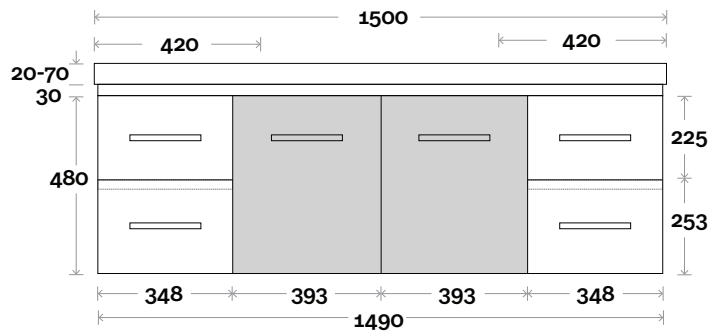

Plumbing allowance

Profile

Configuration

Kick

Legs

Wallmount

Barossa

Barossa 7 1800mm single basin