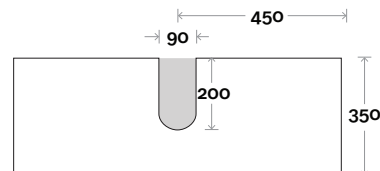

Drawer Box

Barossa

Barossa 11 900mm all drawer centre basin

Top Thickness

- Monaco Grande Acrylic top: 70mm
- Silestone: 20mm
- Caesarstone: 20mm
- Dekton: 12mm
- Symphony: 20mm
- Timber: Solid 30-35mm
(Above counter only)

Note:

- Monaco Grande waste centre: 450mm
- Stone & Timber waste centre: 450mm std (may vary depending on basin)

Plumbing allowance

Profile

Configuration

Kick

Legs

Wallmount

Drawer Box

Barossa

Barossa 12 1200mm all drawer centre basin

Top Thickness

- Monaco Grande Acrylic top: 70mm
- Silestone: 20mm
- Caesarstone: 20mm
- Dekton: 12mm
- Symphony: 20mm
- Timber: Solid 30-35mm
(Above counter only)