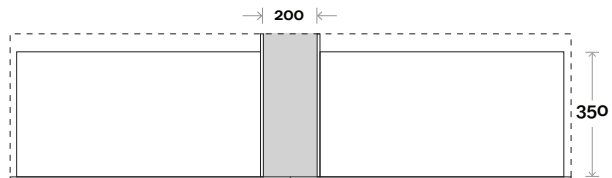

Note:

- Monaco Grande waste centre: 750mm
- Stone & Timber waste centre:
750mm std (may vary depending on basin)

Plumbing allowance

Profile

Configuration

Kick

Legs

Wallmount

Drawer Box

Barossa

Barossa 14 1500mm all drawer double basin

Top Thickness

- Monaco Grande Acrylic top: 70mm
- Silestone: 20mm
- Caesarstone: 20mm
- Dekton: 12mm
- Symphony: 20mm
- Timber: Solid 30-35mm
(Above counter only)