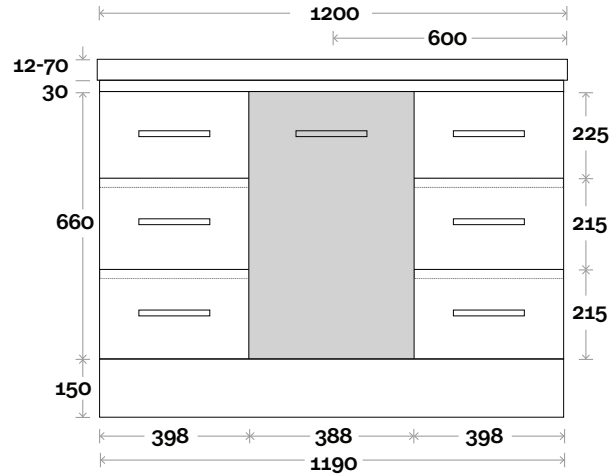

Plumbing allowance

Profile

Configuration

Kick

Legs

Wallmount

Barossa

Barossa 4 1200mm centre basin

Top Thickness
 Monaco Grande Acrylic top: 70mm
 Silestone: 20mm
 Caesarstone: 20mm
 Dekton: 12mm
 Symphony: 20mm
 Timber: Solid 30-35mm
 (Above counter only)

Note:
 • Monaco Grande waste centre: 600mm
 • Stone & Timber waste centre:
 600mm std (may vary depending on basin)

Plumbing allowance

Profile

Configuration

Kick

Legs

Wallmount

Barossa

Barossa 5 1500mm centre basin