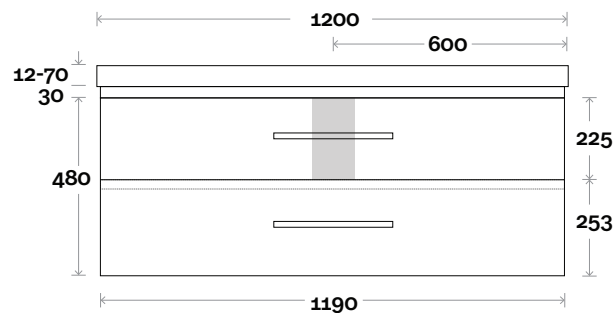

Drawer Box

Barossa

Barossa 12 1200mm all drawer centre basin

Top Thickness

- Monaco Grande Acrylic top: 70mm
- Silestone: 20mm
- Caesarstone: 20mm
- Dekton: 12mm
- Symphony: 20mm
- Timber: Solid 30-35mm
(Above counter only)

Note:

- Monaco Grande waste centre: 600mm
- Stone & Timber waste centre:
600mm std (may vary depending on basin)

Plumbing allowance

Profile

Configuration

Kick

Legs

Wallmount

Drawer Box

Barossa

Barossa 13 1500mm all drawer centre basin

Top Thickness

- Monaco Grande Acrylic top: 70mm
- Silestone: 20mm
- Caesarstone: 20mm
- Dekton: 12mm
- Symphony: 20mm
- Timber: Solid 30-35mm
(Above counter only)