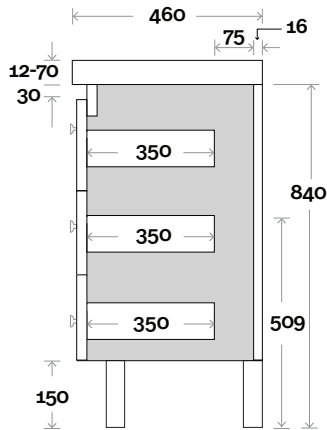

Drawer Box

Barossa

Barossa 12 1200mm all drawer centre basin

Top Thickness

- Monaco Grande Acrylic top: 70mm
- Silestone: 20mm
- Caesarstone: 20mm
- Dekton: 12mm
- Symphony: 20mm
- Timber: Solid 30-35mm
(Above counter only)

Drawer Box

Barossa

Barossa 13 1500mm all drawer centre basin

Top Thickness

- Monaco Grande Acrylic top: 70mm
- Silestone: 20mm
- Caesarstone: 20mm
- Dekton: 12mm
- Symphony: 20mm
- Timber: Solid 30-35mm
(Above counter only)

Note:

- Monaco Grande waste centre: 750mm
- Stone & Timber waste centre:
750mm std (may vary depending on basin)

Plumbing allowance

Profile

Configuration

Kick

Legs

Wallmount

Drawer Box

Barossa

Barossa 14 1500mm all drawer double basin

Top Thickness

- Monaco Grande Acrylic top: 70mm
- Silestone: 20mm
- Caesarstone: 20mm
- Dekton: 12mm
- Symphony: 20mm
- Timber: Solid 30-35mm
(Above counter only)