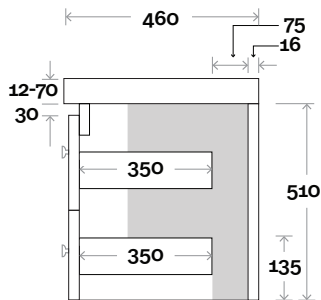

Drawer Box

Barossa

Barossa 11 900mm all drawer centre basin

Top Thickness

- Monaco Grande Acrylic top: 70mm
- Silestone: 20mm
- Caesarstone: 20mm
- Dekton: 12mm
- Symphony: 20mm
- Timber: Solid 30-35mm
(Above counter only)

Drawer Box

Barossa

Barossa 12 1200mm all drawer centre basin

Top Thickness

- Monaco Grande Acrylic top: 70mm
- Silestone: 20mm
- Caesarstone: 20mm
- Dekton: 12mm
- Symphony: 20mm
- Timber: Solid 30-35mm
(Above counter only)

Note:

- Monaco Grande waste centre: 600mm
- Stone & Timber waste centre:
600mm std (may vary depending on basin)

Plumbing allowance

Profile

Configuration

Kick

Legs

Wallmount

Drawer Box

Barossa

Barossa 13 1500mm all drawer centre basin

Top Thickness

- Monaco Grande Acrylic top: 70mm
- Silestone: 20mm
- Caesarstone: 20mm
- Dekton: 12mm
- Symphony: 20mm
- Timber: Solid 30-35mm
(Above counter only)