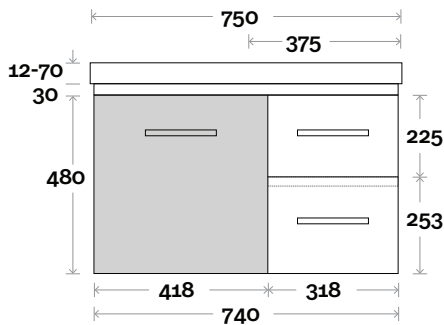

Barossa 2 750mm centre basin

Top Thickness
 Monaco Grande Acrylic top: 70mm
 Silestone: 20mm
 Caesarstone: 20mm
 Dekton: 12mm
 Symphony: 20mm
 Timber: Solid 30-35mm
 (Above counter only)

Note:
 • Monaco Grande waste centre: 375mm
 • Stone & Timber waste centre:
 375mm std (may vary depending on basin)

Plumbing allowance

Profile

Configuration

Kick

Legs

Wallmount

Barossa

Barossa 3 900mm centre basin

Top Thickness

- Monaco Grande Acrylic top: 70mm
- Silestone: 20mm
- Caesarstone: 20mm
- Dekton: 12mm
- Symphony: 20mm
- Timber: Solid 30-35mm
(Above counter only)

Note:

- Monaco Grande waste centre: 450mm
- Stone & Timber waste centre: 450mm std (may vary depending on basin)

Top Thickness
 Monaco Grande Acrylic top: 70mm
 Silestone: 20mm
 Caesarstone: 20mm
 Dekton: 12mm
 Symphony: 20mm
 Timber: Solid 30-35mm
 (Above counter only)

Note:
 • Monaco Grande waste centre: 600mm
 • Stone & Timber waste centre:
 600mm std (may vary depending on basin)