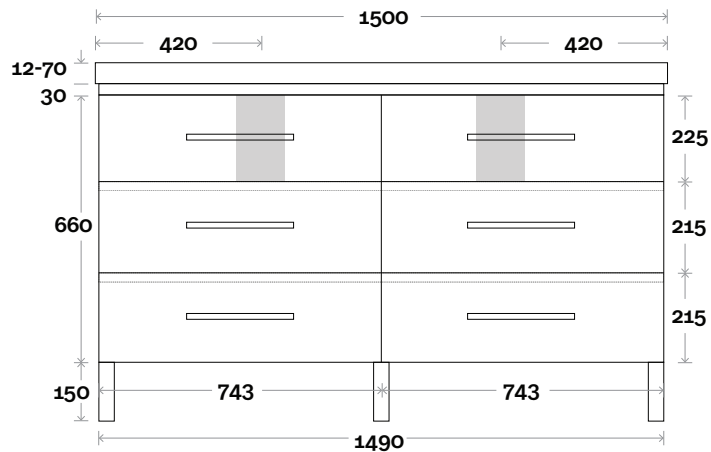

Drawer Box

Barossa

Barossa 14 1500mm all drawer double basin

Top Thickness

- Monaco Grande Acrylic top: 70mm
- Silestone: 20mm
- Caesarstone: 20mm
- Dekton: 12mm
- Symphony: 20mm
- Timber: Solid 30-35mm
(Above counter only)

Note:

- Monaco Grande waste centre: 420mm
- Stone & Timber waste centre: 420mm std (may vary depending on basin)

Plumbing allowance

Profile

Configuration

Kick

Legs

Wallmount

Drawer Box

Barossa

Barossa 15 1800mm all drawer centre basin

Top Thickness

- Monaco Grande Acrylic top: 70mm
- Silestone: 20mm
- Caesarstone: 20mm
- Dekton: 12mm
- Symphony: 20mm
- Timber: Solid 30-35mm
(Above counter only)

Drawer Box

Barossa

Barossa 16 1800mm all drawer double basin

Top Thickness

- Monaco Grande Acrylic top: 70mm
- Silestone: 20mm
- Caesarstone: 20mm
- Dekton: 12mm
- Symphony: 20mm
- Timber: Solid 30-35mm
(Above counter only)