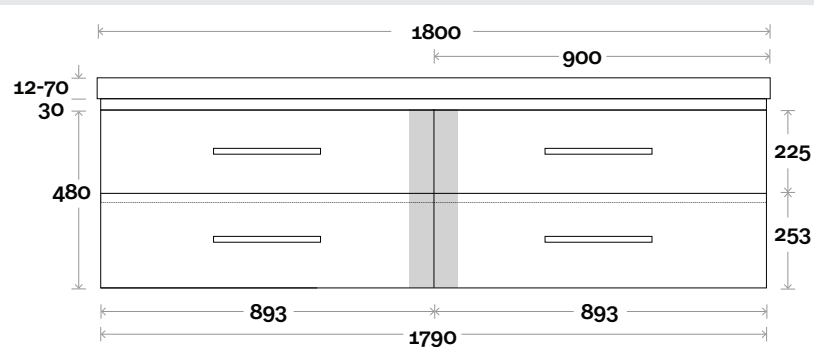

Drawer Box

Barossa

Barossa 14 1500mm all drawer double basin

Top Thickness

- Monaco Grande Acrylic top: 70mm
- Silestone: 20mm
- Caesarstone: 20mm
- Dekton: 12mm
- Symphony: 20mm
- Timber: Solid 30-35mm
(Above counter only)

Drawer Box

Barossa

Barossa 15 1800mm all drawer centre basin

Top Thickness

- Monaco Grande Acrylic top: 70mm
- Silestone: 20mm
- Caesarstone: 20mm
- Dekton: 12mm
- Symphony: 20mm
- Timber: Solid 30-35mm
(Above counter only)

Note:

- Monaco Grande waste centre: 900mm
- Stone & Timber waste centre: 900mm std (may vary depending on basin)

Plumbing allowance

Profile

Configuration

Kick

Legs

Wallmount

Drawer Box

Barossa

Barossa 16 1800mm all drawer double basin

Top Thickness

- Monaco Grande Acrylic top: 70mm
- Silestone: 20mm
- Caesarstone: 20mm
- Dekton: 12mm
- Symphony: 20mm
- Timber: Solid 30-35mm
(Above counter only)