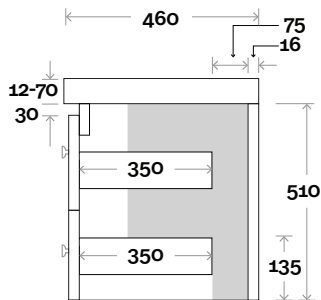

Note:

- Monaco Grande waste centre: 375mm
- Stone & Timber waste centre: 375mm std (may vary depending on basin)

Plumbing allowance

Profile

Configuration

Kick

Legs

Wallmount

Drawer Box

Barossa

Barossa 11 900mm all drawer centre basin

Top Thickness

- Monaco Grande Acrylic top: 70mm
- Silestone: 20mm
- Caesarstone: 20mm
- Dekton: 12mm
- Symphony: 20mm
- Timber: Solid 30-35mm
(Above counter only)

Note:

- Monaco Grande waste centre: 450mm
- Stone & Timber waste centre: 450mm std (may vary depending on basin)

Plumbing allowance

Profile

Configuration

Kick

Legs

Wallmount

Drawer Box

Barossa

Barossa 12 1200mm all drawer centre basin

Top Thickness

- Monaco Grande Acrylic top: 70mm
- Silestone: 20mm
- Caesarstone: 20mm
- Dekton: 12mm
- Symphony: 20mm
- Timber: Solid 30-35mm
(Above counter only)