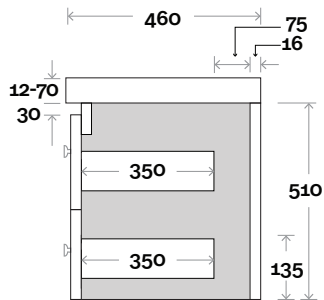

Drawer Box

Barossa

Barossa 12 1200mm all drawer centre basin

Top Thickness

- Monaco Grande Acrylic top: 70mm
- Silestone: 20mm
- Caesarstone: 20mm
- Dekton: 12mm
- Symphony: 20mm
- Timber: Solid 30-35mm
(Above counter only)

Drawer Box

Barossa

Barossa 13 1500mm all drawer centre basin

Top Thickness

- Monaco Grande Acrylic top: 70mm
- Silestone: 20mm
- Caesarstone: 20mm
- Dekton: 12mm
- Symphony: 20mm
- Timber: Solid 30-35mm
(Above counter only)

Note:

- Monaco Grande waste centre: 750mm
- Stone & Timber waste centre:
750mm std (may vary depending on basin)

Plumbing allowance

Profile

Configuration

Kick

Legs

Wallmount

Drawer Box

Barossa

Barossa 14 1500mm all drawer double basin

Top Thickness

- Monaco Grande Acrylic top: 70mm
- Silestone: 20mm
- Caesarstone: 20mm
- Dekton: 12mm
- Symphony: 20mm
- Timber: Solid 30-35mm
(Above counter only)