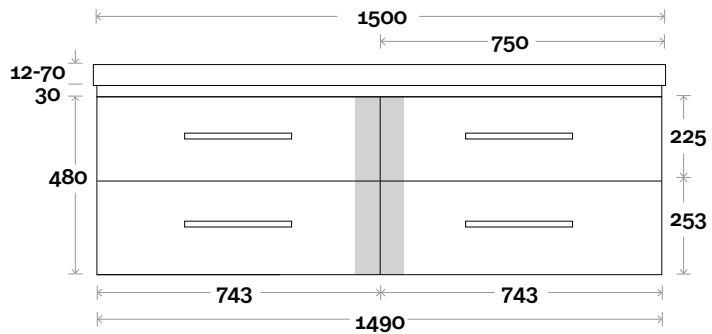

Drawer Box

Barossa

Barossa 12 1200mm all drawer centre basin

Top Thickness

- Monaco Grande Acrylic top: 70mm
- Silestone: 20mm
- Caesarstone: 20mm
- Dekton: 12mm
- Symphony: 20mm
- Timber: Solid 30-35mm
(Above counter only)

Drawer Box

Barossa

Barossa 13 1500mm all drawer centre basin

Top Thickness

- Monaco Grande Acrylic top: 70mm
- Silestone: 20mm
- Caesarstone: 20mm
- Dekton: 12mm
- Symphony: 20mm
- Timber: Solid 30-35mm
(Above counter only)

Note:

- Monaco Grande waste centre: 750mm
- Stone & Timber waste centre:
750mm std (may vary depending on basin)

Plumbing allowance

Profile

Configuration

Kick

Legs

Wallmount

Drawer Box

Barossa

Barossa 14 1500mm all drawer double basin

Top Thickness

- Monaco Grande Acrylic top: 70mm
- Silestone: 20mm
- Caesarstone: 20mm
- Dekton: 12mm
- Symphony: 20mm
- Timber: Solid 30-35mm
(Above counter only)