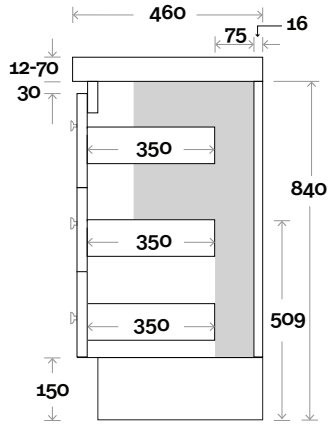

Barossa

Barrosa 9 600mm all drawer centre basin

Top Thickness

- Monaco Grande Acrylic top: 70mm
- Silestone: 20mm
- Caesarstone: 20mm
- Dekton: 12mm
- Symphony: 20mm
- Timber: Solid 30-35mm
  (Above counter only)

Note:

- Monaco Grande waste centre: 300mm
- Stone & Timber waste centre:
  300mm std (may vary depending on basin)

Plumbing allowance

Profile

Configuration

Kick