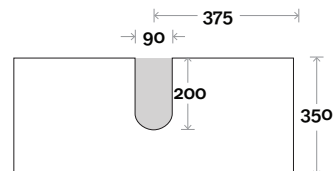

Barossa 10 750mm all drawer centre basin

Top Thickness

- Monaco Grande Acrylic top: 70mm
- Silestone: 20mm
- Caesarstone: 20mm
- Dekton: 12mm
- Symphony: 20mm
- Timber: Solid 30-35mm
(Above counter only)

Note:

- Monaco Grande waste centre: 375mm
- Stone & Timber waste centre: 375mm std (may vary depending on basin)

Plumbing allowance

Profile

Configuration

Kick

Legs

Wallmount

Drawer Box

Barossa

Barossa 11 900mm all drawer centre basin

Top Thickness

- Monaco Grande Acrylic top: 70mm
- Silestone: 20mm
- Caesarstone: 20mm
- Dekton: 12mm
- Symphony: 20mm
- Timber: Solid 30-35mm
(Above counter only)