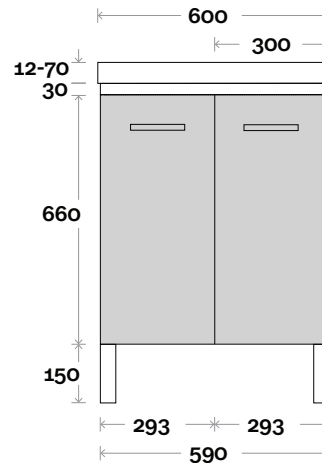

Barossa

Barossa 1 600mm centre basin

Top Thickness

- Monaco Grande Acrylic top: 70mm
- Silestone: 20mm
- Caesarstone: 20mm
- Dekton: 12mm
- Symphony: 20mm
- Timber: Solid 30-35mm
(Above counter only)

Note:

- Monaco Grande waste centre: 300mm
- Stone & Timber waste centre:
300mm std (may vary depending on basin)

Plumbing allowance

Profile

Configuration

Kick

Legs

Wallmount

Barossa

Barossa 2 750mm centre basin

Top Thickness
 Monaco Grande Acrylic top: 70mm
 Silestone: 20mm
 Caesarstone: 20mm
 Dekton: 12mm
 Symphony: 20mm
 Timber: Solid 30-35mm
 (Above counter only)

Note:
 • Monaco Grande waste centre: 375mm
 • Stone & Timber waste centre:
 375mm std (may vary depending on basin)

Top Thickness

- Monaco Grande Acrylic top: 70mm
- Silestone: 20mm
- Caesarstone: 20mm
- Dekton: 12mm
- Symphony: 20mm
- Timber: Solid 30-35mm
(Above counter only)

Note:

- Monaco Grande waste centre: 450mm
- Stone & Timber waste centre: 450mm std (may vary depending on basin)