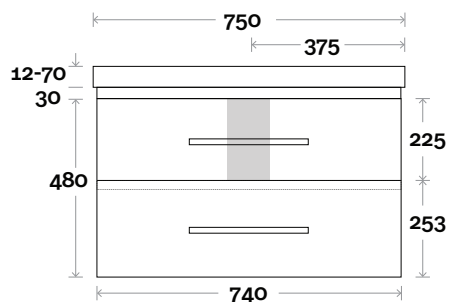

Barossa 10 750mm all drawer centre basin

Top Thickness

- Monaco Grande Acrylic top: 70mm
- Silestone: 20mm
- Caesarstone: 20mm
- Dekton: 12mm
- Symphony: 20mm
- Timber: Solid 30-35mm
(Above counter only)

Note:

- Monaco Grande waste centre: 375mm
- Stone & Timber waste centre: 375mm std (may vary depending on basin)

Plumbing allowance

Profile

Configuration

Kick

Legs

Wallmount

Drawer Box

Barossa

Barossa 11 900mm all drawer centre basin

Top Thickness

- Monaco Grande Acrylic top: 70mm
- Silestone: 20mm
- Caesarstone: 20mm
- Dekton: 12mm
- Symphony: 20mm
- Timber: Solid 30-35mm
(Above counter only)