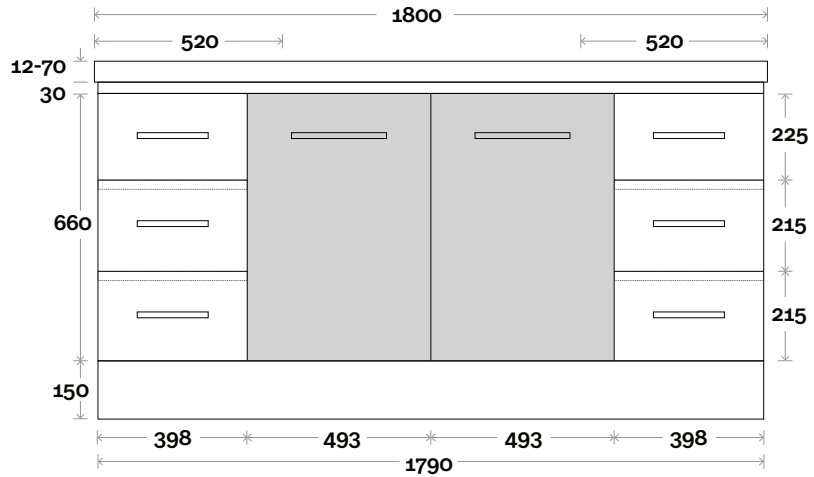

Plumbing allowance

Profile

Configuration

Kick

Legs

Wallmount

Barossa

Barossa 8 1800mm double basin

Top Thickness

- Monaco Grande Acrylic top: 70mm
- Silestone: 20mm
- Caesarstone: 20mm
- Dekton: 12mm
- Symphony: 20mm
- Timber: Solid 30-35mm
(Above counter only)

Note:

- Monaco Grande waste centre: 520 mm
- Stone & Timber waste centre: 520mm std (may vary depending on basin)

Plumbing allowance

Profile

Configuration

Kick

Legs

Wallmount

Barossa

Barrosa 9 600mm all drawer centre basin