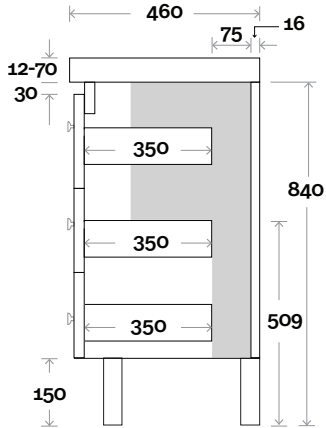

Note:

- Monaco Grande waste centre: 375mm
- Stone & Timber waste centre: 375mm std (may vary depending on basin)

Plumbing allowance

Profile

Configuration

Kick

Legs

Wallmount

Drawer Box

Barossa

Barossa 11 900mm all drawer centre basin

Top Thickness

- Monaco Grande Acrylic top: 70mm
- Silestone: 20mm
- Caesarstone: 20mm
- Dekton: 12mm
- Symphony: 20mm
- Timber: Solid 30-35mm
(Above counter only)

Note:

- Monaco Grande waste centre: 450mm
- Stone & Timber waste centre: 450mm std (may vary depending on basin)

Plumbing allowance

Profile

Configuration

Kick

Legs

Wallmount

Drawer Box

Barossa

Barossa 12 1200mm all drawer centre basin

Top Thickness

- Monaco Grande Acrylic top: 70mm
- Silestone: 20mm
- Caesarstone: 20mm
- Dekton: 12mm
- Symphony: 20mm
- Timber: Solid 30-35mm
(Above counter only)