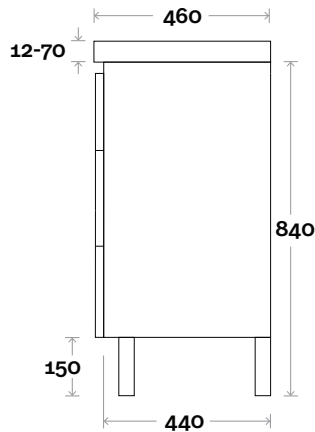

Barossa 2 750mm centre basin

Top Thickness
 Monaco Grande Acrylic top: 70mm
 Silestone: 20mm
 Caesarstone: 20mm
 Dekton: 12mm
 Symphony: 20mm
 Timber: Solid 30-35mm
 (Above counter only)

Note:
 • Monaco Grande waste centre: 375mm
 • Stone & Timber waste centre:
 375mm std (may vary depending on basin)

Top Thickness

- Monaco Grande Acrylic top: 70mm
- Silestone: 20mm
- Caesarstone: 20mm
- Dekton: 12mm
- Symphony: 20mm
- Timber: Solid 30-35mm
(Above counter only)

Note:

- Monaco Grande waste centre: 450mm
- Stone & Timber waste centre: 450mm std (may vary depending on basin)

Plumbing allowance

Profile

Configuration

Kick

Legs

Wallmount

Barossa

Barossa 4 1200mm centre basin

Top Thickness
 Monaco Grande Acrylic top: 70mm
 Silestone: 20mm
 Caesarstone: 20mm
 Dekton: 12mm
 Symphony: 20mm
 Timber: Solid 30-35mm
 (Above counter only)

Note:
 • Monaco Grande waste centre: 600mm
 • Stone & Timber waste centre:
 600mm std (may vary depending on basin)