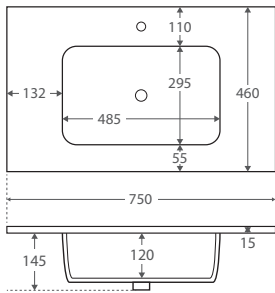

MONTANA

Solid Surface Basin-Tops

The Montana is a beautifully designed slimline basin-top, with a luxurious matte black finish and unique slate textured surface. It will add a touch of class to any bathroom.

- 15mm thick solid surface
- Matte black finish with unique slate textured surface
- 1 tap hole as standard
- Requires 32mm waste, with overflow (not included)

750mm (basin-top only)

1 tap hole: **\$724 • MON75**

3 tap hole: **\$774 • MON75-3**

900mm (basin-top only)

1 tap hole: **\$800 • MON90**

3 tap hole: **\$850 • MON90-3**

1200mm (basin-top only)

1 tap hole: **\$899 • MON120**

3 tap hole: **\$949 • MON120-3**