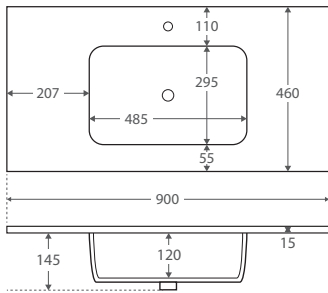

- 15mm thick solid surface
- Matte black finish with unique slate textured surface
- 1 tap hole as standard
- Requires 32mm waste, with overflow (not included)

750mm (basin-top only)

1 tap hole: **\$724 • MON75**

3 tap hole: **\$774 • MON75-3**

900mm (basin-top only)

1 tap hole: **\$800 • MON90**

3 tap hole: **\$850 • MON90-3**

1200mm (basin-top only)

1 tap hole: **\$899 • MON120**

3 tap hole: **\$949 • MON120-3**