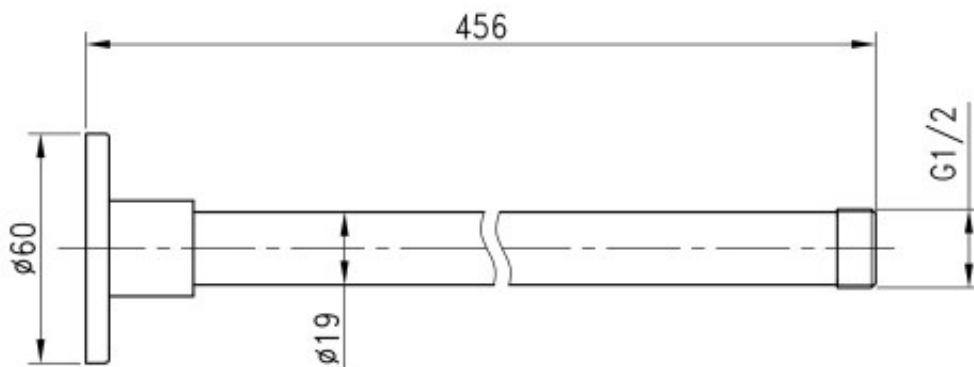

## Ceiling Mount Straight Arm, Round 450mm

Product Code:168638

1800 RAYMOR  
raymor.com.au

**Raymor**  
*more like you*

# Ceiling Mount Straight Arm, Round 450mm

## PRODUCT SPECIFICATION

|                     |   |
|---------------------|---|
| <b>Product Code</b> | 168638  |
| <b>Material</b>     | Brass   |
| <b>Finish</b>       | Chrome plated                                       |
| <b>Inclusions</b>   | Installation Instructions                           |
| <b>Warranty</b>     | Visit raymor.com.au                                 |
| <b>Item Colour</b>  | Chrome  |
| <b>Arm Design</b>   | Straight  |
| <b>Wall Plate</b>   | Round   |
| <b>design/size</b>  |   |
| <b>Connection</b>   | 1/2" BSP Male at outlet, 1/2" BSP<br>Female at wall |
| <b>Mounting</b>     | Ceiling   |
| <b>Arm Reach</b>    | 450mm   |