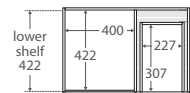

### 750 width \$499

LEFT drawers: 75ZKL  
RIGHT drawers: 75ZKR

TOP VIEW: SHELF AREA & DRAWER AREA

SIDE VIEW: SHELF STORAGE

SIDE VIEW: RECESS & DRAWER STORAGE

### 1200 width \$740

120ZK

TOP VIEW: SHELF AREA & DRAWER AREA

SIDE VIEW: SHELF STORAGE

SIDE VIEW: RECESS & DRAWER STORAGE

### 900 width \$554

LEFT drawers: 90ZKL  
RIGHT drawers: 90ZKR

TOP VIEW: SHELF AREA & DRAWER AREA

SIDE VIEW: SHELF STORAGE

SIDE VIEW: RECESS & DRAWER STORAGE

### 1500 width \$950

150ZK

TOP VIEW: SHELF AREA & DRAWER AREA

SIDE VIEW: SHELF STORAGE

SIDE VIEW: RECESS & DRAWER STORAGE