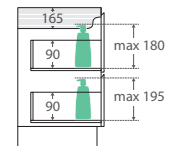

### 750 width \$499

LEFT drawers: 75ZKL  
RIGHT drawers: 75ZKR

TOP VIEW: SHELF AREA & DRAWER AREA

SIDE VIEW: SHELF STORAGE

SIDE VIEW: RECESS & DRAWER STORAGE

### 1200 width \$740

120ZK

TOP VIEW: SHELF AREA & DRAWER AREA

SIDE VIEW: SHELF STORAGE

SIDE VIEW: RECESS & DRAWER STORAGE

### 900 width \$554

LEFT drawers: 90ZKL  
RIGHT drawers: 90ZKR

TOP VIEW: SHELF AREA & DRAWER AREA

SIDE VIEW: SHELF STORAGE

SIDE VIEW: RECESS & DRAWER STORAGE

### 1500 width \$950

150ZK

TOP VIEW: SHELF AREA & DRAWER AREA

SIDE VIEW: SHELF STORAGE

SIDE VIEW: RECESS & DRAWER STORAGE