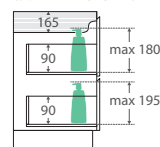

### 1200 width \$740

120ZK

TOP VIEW: SHELF AREA & DRAWER AREA

SIDE VIEW: SHELF STORAGE

SIDE VIEW: RECESS & DRAWER STORAGE

### 900 width \$554

LEFT drawers: 90ZKL  
RIGHT drawers: 90ZKR

TOP VIEW: SHELF AREA & DRAWER AREA

SIDE VIEW: SHELF STORAGE

SIDE VIEW: RECESS & DRAWER STORAGE

### 1500 width \$950

150ZK

TOP VIEW: SHELF AREA & DRAWER AREA

SIDE VIEW: SHELF STORAGE

SIDE VIEW: RECESS & DRAWER STORAGE