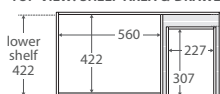

### 750 width \$499

LEFT drawers: 75ZKL  
RIGHT drawers: 75ZKR

TOP VIEW: SHELF AREA & DRAWER AREA

SIDE VIEW: SHELF STORAGE

SIDE VIEW: RECESS & DRAWER STORAGE

### 1200 width \$740

120ZK

TOP VIEW: SHELF AREA & DRAWER AREA

SIDE VIEW: SHELF STORAGE

SIDE VIEW: RECESS & DRAWER STORAGE

### 900 width \$554

LEFT drawers: 90ZKL  
RIGHT drawers: 90ZKR

TOP VIEW: SHELF AREA & DRAWER AREA

SIDE VIEW: SHELF STORAGE

SIDE VIEW: RECESS & DRAWER STORAGE

### 1500 width \$950

150ZK

TOP VIEW: SHELF AREA & DRAWER AREA

SIDE VIEW: SHELF STORAGE

SIDE VIEW: RECESS & DRAWER STORAGE