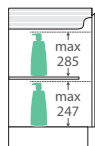

### 750 width \$499

LEFT drawers: 75ZKL  
RIGHT drawers: 75ZKR

TOP VIEW: SHELF AREA & DRAWER AREA

SIDE VIEW: SHELF STORAGE

SIDE VIEW: RECESS & DRAWER STORAGE

### 1200 width \$740

120ZK

TOP VIEW: SHELF AREA & DRAWER AREA

SIDE VIEW: SHELF STORAGE

SIDE VIEW: RECESS & DRAWER STORAGE

### 900 width \$554

LEFT drawers: 90ZKL  
RIGHT drawers: 90ZKR

TOP VIEW: SHELF AREA & DRAWER AREA

SIDE VIEW: SHELF STORAGE

SIDE VIEW: RECESS & DRAWER STORAGE