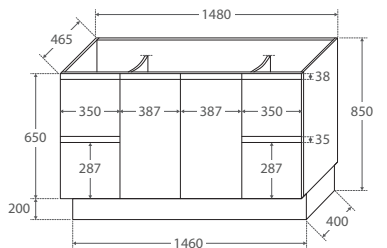

### 1200 width \$740

120ZK

TOP VIEW: SHELF AREA & DRAWER AREA

SIDE VIEW: SHELF STORAGE

SIDE VIEW: RECESS & DRAWER STORAGE

### 900 width \$554

LEFT drawers: 90ZKL  
RIGHT drawers: 90ZKR

TOP VIEW: SHELF AREA & DRAWER AREA

SIDE VIEW: SHELF STORAGE

SIDE VIEW: RECESS & DRAWER STORAGE

### 1500 width \$950

150ZK

TOP VIEW: SHELF AREA & DRAWER AREA

SIDE VIEW: SHELF STORAGE

SIDE VIEW: RECESS & DRAWER STORAGE