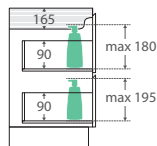

### 750 width \$499

LEFT drawers: 75ZKL  
RIGHT drawers: 75ZKR

TOP VIEW: SHELF AREA & DRAWER AREA

SIDE VIEW: SHELF STORAGE

SIDE VIEW: RECESS & DRAWER STORAGE

### 1200 width \$740

120ZK

TOP VIEW: SHELF AREA & DRAWER AREA

SIDE VIEW: SHELF STORAGE

SIDE VIEW: RECESS & DRAWER STORAGE

### 900 width \$554

LEFT drawers: 90ZKL  
RIGHT drawers: 90ZKR

TOP VIEW: SHELF AREA & DRAWER AREA

SIDE VIEW: SHELF STORAGE

SIDE VIEW: RECESS & DRAWER STORAGE

### 1500 width \$950

150ZK

TOP VIEW: SHELF AREA & DRAWER AREA

SIDE VIEW: SHELF STORAGE

SIDE VIEW: RECESS & DRAWER STORAGE