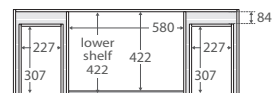

### 750 width \$499

LEFT drawers: 75ZKL  
RIGHT drawers: 75ZKR

TOP VIEW: SHELF AREA & DRAWER AREA

SIDE VIEW: SHELF STORAGE

SIDE VIEW: RECESS & DRAWER STORAGE

### 1200 width \$740

120ZK

TOP VIEW: SHELF AREA & DRAWER AREA

SIDE VIEW: SHELF STORAGE

SIDE VIEW: RECESS & DRAWER STORAGE

### 900 width \$554

LEFT drawers: 90ZKL  
RIGHT drawers: 90ZKR

TOP VIEW: SHELF AREA & DRAWER AREA

SIDE VIEW: SHELF STORAGE

SIDE VIEW: RECESS & DRAWER STORAGE

### 1500 width \$950

150ZK

TOP VIEW: SHELF AREA & DRAWER AREA

SIDE VIEW: SHELF STORAGE

SIDE VIEW: RECESS & DRAWER STORAGE