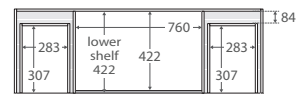

### 1200 width \$740

120ZK

TOP VIEW: SHELF AREA & DRAWER AREA

SIDE VIEW: SHELF STORAGE

SIDE VIEW: RECESS & DRAWER STORAGE

### 900 width \$554

LEFT drawers: 90ZKL  
RIGHT drawers: 90ZKR

TOP VIEW: SHELF AREA & DRAWER AREA

SIDE VIEW: SHELF STORAGE

SIDE VIEW: RECESS & DRAWER STORAGE

### 1500 width \$950

150ZK

TOP VIEW: SHELF AREA & DRAWER AREA

SIDE VIEW: SHELF STORAGE

SIDE VIEW: RECESS & DRAWER STORAGE