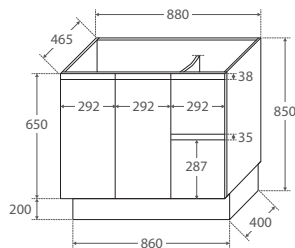

### 750 width \$499

LEFT drawers: 75ZKL  
RIGHT drawers: 75ZKR

TOP VIEW: SHELF AREA & DRAWER AREA

SIDE VIEW: SHELF STORAGE

SIDE VIEW: RECESS & DRAWER STORAGE

### 1200 width \$740

120ZK

TOP VIEW: SHELF AREA & DRAWER AREA

SIDE VIEW: SHELF STORAGE

SIDE VIEW: RECESS & DRAWER STORAGE

### 900 width \$554

LEFT drawers: 90ZKL  
RIGHT drawers: 90ZKR

TOP VIEW: SHELF AREA & DRAWER AREA

SIDE VIEW: SHELF STORAGE

SIDE VIEW: RECESS & DRAWER STORAGE

### 1500 width \$950

150ZK

TOP VIEW: SHELF AREA & DRAWER AREA

SIDE VIEW: SHELF STORAGE

SIDE VIEW: RECESS & DRAWER STORAGE