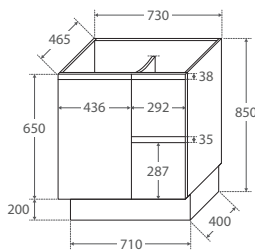

## FINGERPULL Matte White Cabinet on Kickboard

- 2pac matte white exterior (70% matte, 30% gloss)
- Bright white interior
- U-shape fingerpull channel
- Soft-close doors & drawers
- Full extension drawer runners
- 16mm thick backing boards & drawer bases
- FSC certified, eco-friendly E0 board
- 850mm tall (without top)

### 750 width \$499

LEFT drawers: 75ZKL  
RIGHT drawers: 75ZKR

TOP VIEW: SHELF AREA & DRAWER AREA

SIDE VIEW: SHELF STORAGE

SIDE VIEW: RECESS & DRAWER STORAGE

### 1200 width \$740

120ZK

TOP VIEW: SHELF AREA & DRAWER AREA

SIDE VIEW: SHELF STORAGE

SIDE VIEW: RECESS & DRAWER STORAGE

### 1500 width \$950

150ZK

TOP VIEW: SHELF AREA & DRAWER AREA

SIDE VIEW: SHELF STORAGE

SIDE VIEW: RECESS & DRAWER STORAGE