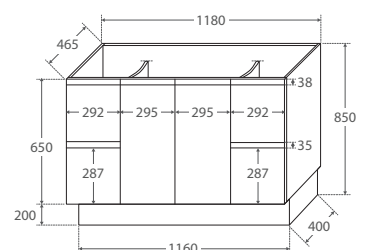

### 750 width \$499

LEFT drawers: 75ZKL  
RIGHT drawers: 75ZKR

TOP VIEW: SHELF AREA & DRAWER AREA

SIDE VIEW: SHELF STORAGE

SIDE VIEW: RECESS & DRAWER STORAGE

### 1200 width \$740

120ZK

TOP VIEW: SHELF AREA & DRAWER AREA

SIDE VIEW: SHELF STORAGE

SIDE VIEW: RECESS & DRAWER STORAGE

### 900 width \$554

LEFT drawers: 90ZKL  
RIGHT drawers: 90ZKR

TOP VIEW: SHELF AREA & DRAWER AREA

SIDE VIEW: SHELF STORAGE

SIDE VIEW: RECESS & DRAWER STORAGE

### 1500 width \$950

150ZK

TOP VIEW: SHELF AREA & DRAWER AREA

SIDE VIEW: SHELF STORAGE

SIDE VIEW: RECESS & DRAWER STORAGE