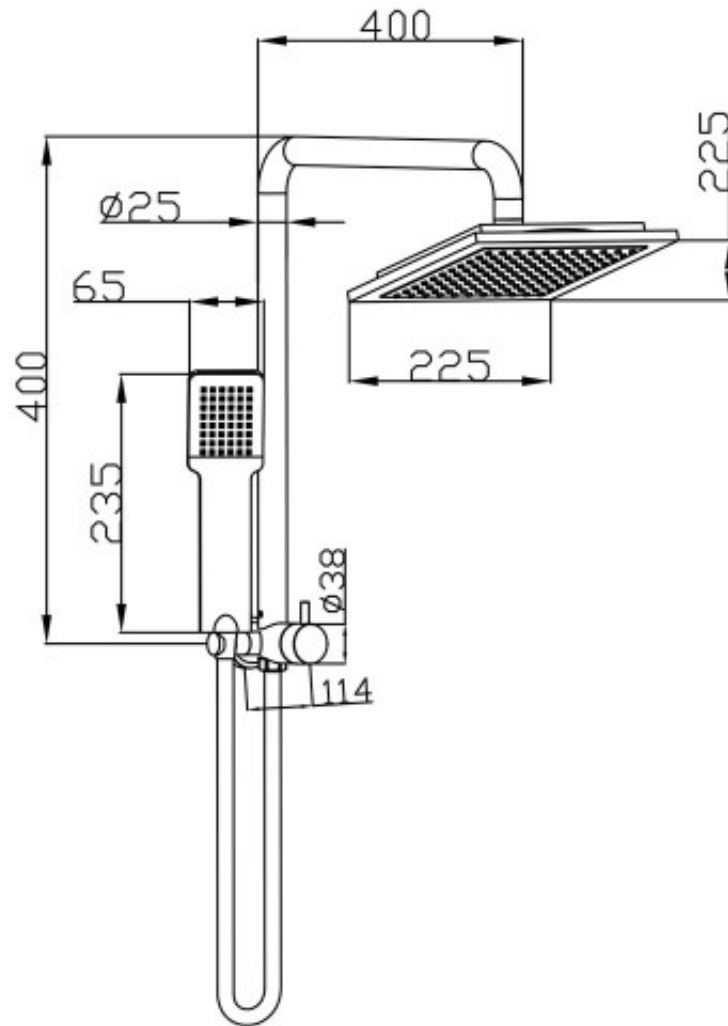

Winton Compact Shower Square

Product Code:167784

1800 RAYMOR
raymor.com.au

Raymor
more like you

Winton Compact Shower Square

PRODUCT SPECIFICATION

Product Code	167784
Material	Brass rail, ABS shower head and PVC hose
Finish	Matte Black
Inclusions	Installation Instructions
Warranty	Visit raymor.com.au
Item Colour	Black
WELS-Rating	WELS 3 Star 9.0L/min
Rail Length	400mm
Function	Single function hand shower
Shower Reach	400mm
Mounting	Wall

SPARE PARTS

180103 Hand Shower, 180100 Shower Head, 180098 Hose,

Printed:27/09/2020

© Raymor 2017. All rights reserved.

All measurements are in millimetres and are to be used as a guide only. Specifications and materials may change without notice. Whilst all care has been taken to ensure that all details are correct at the time of print we reserve the right to correct any errors, inaccuracies or omissions or to change or update any details or information at any time without notice.