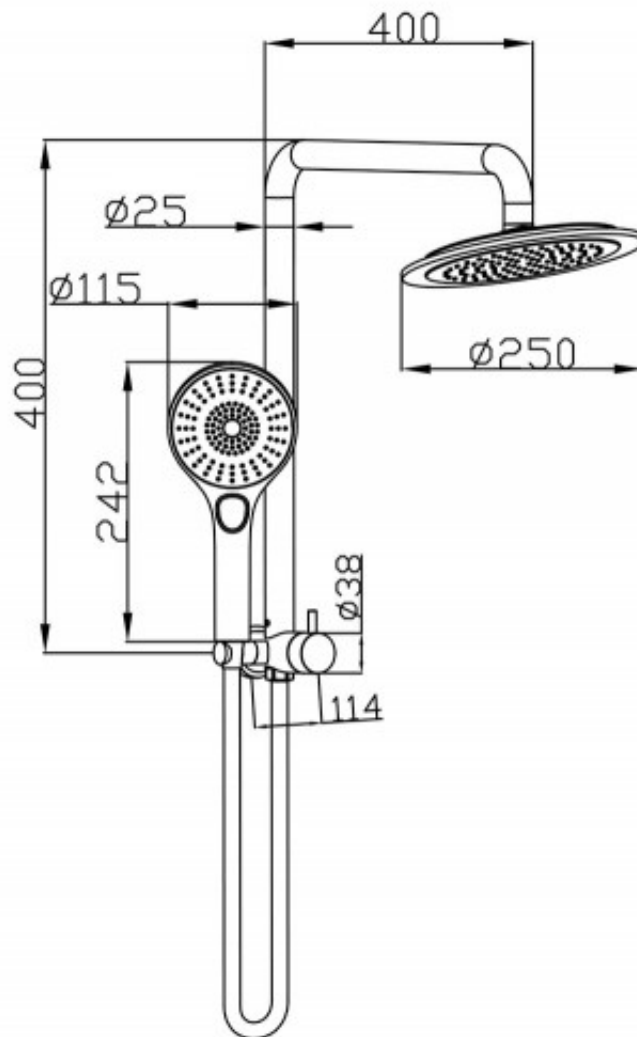

Winton Compact Shower Round

Product Code:167783

1800 RAYMOR
raymor.com.au

Raymor
more like you

Winton Compact Shower Round

PRODUCT SPECIFICATION

| | |
|---------------------|------------------------------------------|
| Product Code | 167783 |
| Material | Brass rail, ABS shower head and PVC hose |
| Finish | Matte Black |
| Inclusions | Installation Instructions |
| Warranty | Visit raymor.com.au |
| Item Colour | Black |
| WELS-Rating | WELS 3 Star 9.0L/min |
| Rail Length | 400mm |
| Function | 3 function hand shower |
| Shower Reach | 400mm |
| Mounting | Wall |

SPARE PARTS

180104 Hand Shower, 180099 Shower Head, 180098 Hose,

Printed:27/09/2020

© Raymor 2017. All rights reserved.

All measurements are in millimetres and are to be used as a guide only. Specifications and materials may change without notice. Whilst all care has been taken to ensure that all details are correct at the time of print we reserve the right to correct any errors, inaccuracies or omissions or to change or update any details or information at any time without notice.