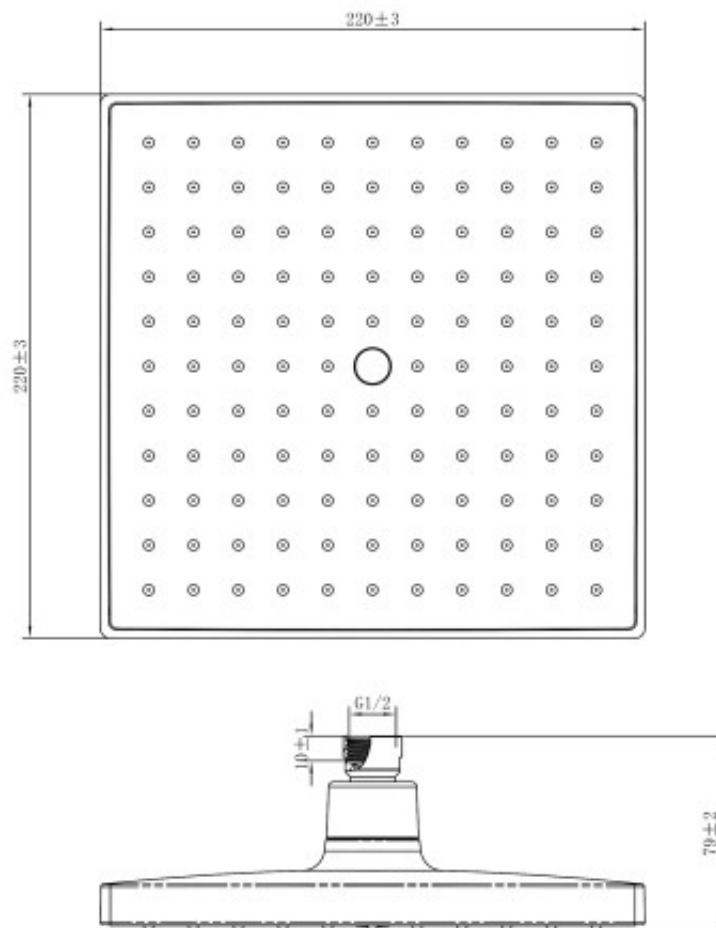

## Edge II Shower Rose Square 220mm

Product Code:167765

1800 RAYMOR  
raymor.com.au

**Raymor**  
*more like you*

# Edge II Shower Rose Square 220mm

## PRODUCT SPECIFICATION

<b>Product Code</b>	167765
<b>Material</b>	ABS plastic, S/S backing plate, brass ball joint
<b>Finish</b>	Matte Black
<b>Inclusions</b>	Installation Instructions
<b>Warranty</b>	Visit raymor.com.au
<b>Item Colour</b>	Black
<b>WELS-Rating</b>	WELS 3 STAR 9L/min
<b>Size</b>	220mm
<b>Thickness</b>	16.5mm
<b>Design</b>	Square
<b>Feature</b>	TPE nipples
<b>Function</b>	Single function, ball joint
<b>Connection</b>	1/2" BSP Female