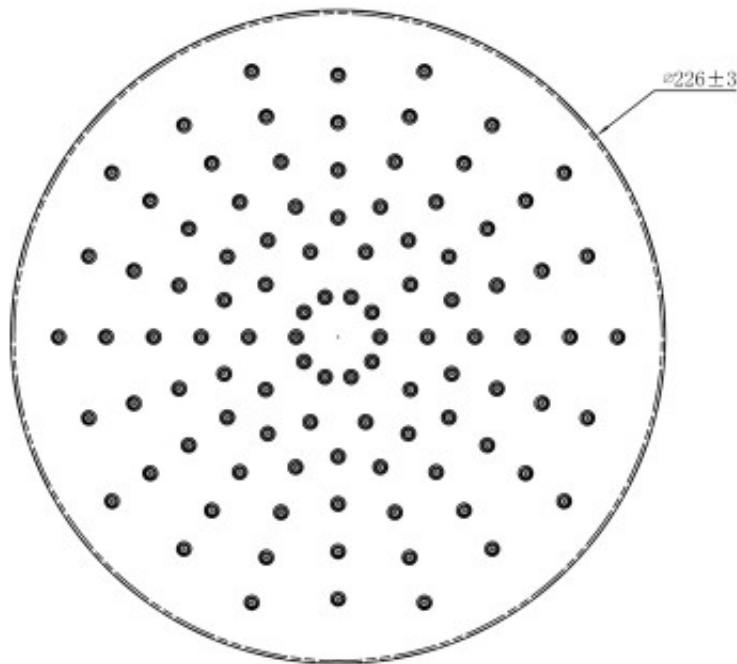

Alpha Shower Rose Round 225mm

Product Code:167762

1800 RAYMOR
raymor.com.au

Raymor
more like you

Alpha Shower Rose Round 225mm

PRODUCT SPECIFICATION

Product Code	167762
Material	ABS plastic, S/S backing plate, brass ball joint
Finish	Chrome
Inclusions	Installation Instructions
Warranty	Visit raymor.com.au
Item Colour	Chrome
WELS-Rating	WELS 3 STAR 9L/min
Size	225mm
Thickness	12mm
Design	Round
Feature	TPE nipples
Function	Single function, ball joint
Connection	1/2" BSP Female

Printed:27/09/2020

© Raymor 2017. All rights reserved.

All measurements are in millimetres and are to be used as a guide only. Specifications and materials may change without notice. Whilst all care has been taken to ensure that all details are correct at the time of print we reserve the right to correct any errors, inaccuracies or omissions or to change or update any details or information at any time without notice.