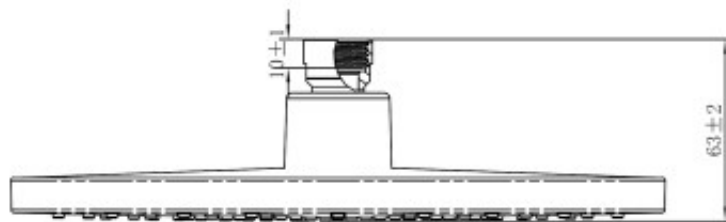

Alpha Shower Rose Round 225mm

Product Code:167762

1800 RAYMOR
raymor.com.au

Raymor
more like you

Alpha Shower Rose Round 225mm

PRODUCT SPECIFICATION

Product Code	167762
Material	ABS plastic, S/S backing plate, brass ball joint
Finish	Chrome
Inclusions	Installation Instructions
Warranty	Visit raymor.com.au
Item Colour	Chrome
WELS-Rating	WELS 3 STAR 9L/min
Size	225mm
Thickness	12mm
Design	Round
Feature	TPE nipples
Function	Single function, ball joint
Connection	1/2" BSP Female

Printed:27/09/2020

© Raymor 2017. All rights reserved.

All measurements are in millimetres and are to be used as a guide only. Specifications and materials may change without notice. Whilst all care has been taken to ensure that all details are correct at the time of print we reserve the right to correct any errors, inaccuracies or omissions or to change or update any details or information at any time without notice.