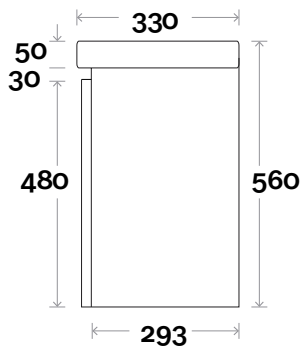

# Habitat Compact

Habitat Compact 1 430mm single door

**Top Thickness**  
Cadiz ceramic top: 50mm

**Note:**  
• One tap hole only at 12 O'clock

 **Plumbing allowance**

## Profile

Kick

Legs

Wallmount

# Habitat Compact

Habitat Compact 2 750mm double door

**Top Thickness**  
Cadiz Maxi ceramic top: 50mm

**Note:**  
• One tap hole only at 12 O'clock

 **Plumbing allowance**