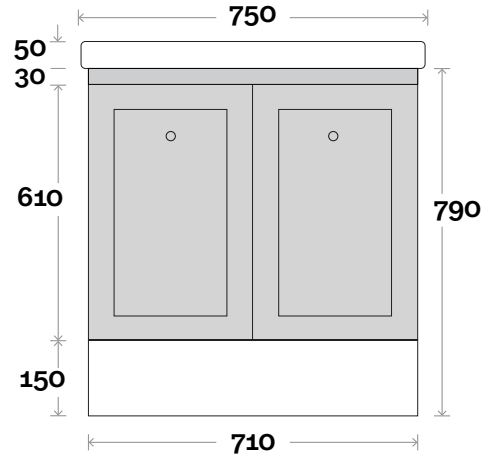

Configuration