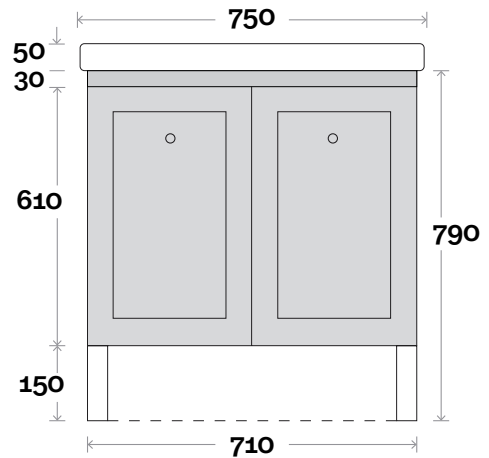

# Habitat Compact

Habitat Compact 2 750mm double door

**Top Thickness**  
Cadiz Maxi ceramic top: 50mm

**Note:**  
• One tap hole only at 12 O'clock

 **Plumbing allowance**

## Configuration

Legs

Wallmount