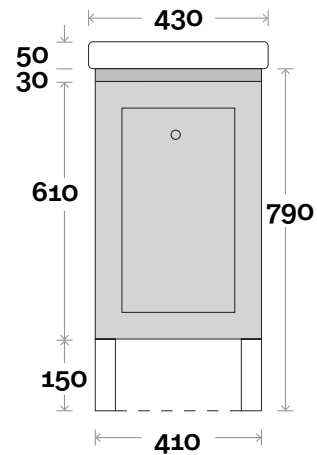

Habitat Compact

Habitat Compact 1 430mm single door

Top Thickness
Cadiz ceramic top: 50mm

Note:
• One tap hole only at 12 O'clock

Plumbing allowance

Profile

Kick

Legs

Wallmount