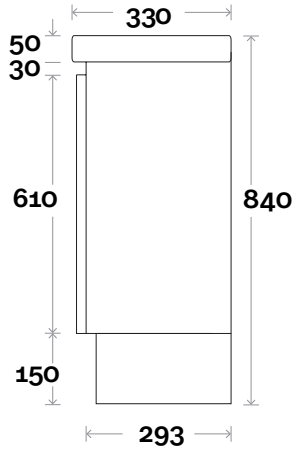

Habitat Compact

Habitat Compact 1 430mm single door

Top Thickness
Cadiz ceramic top: 50mm

Note:
• One tap hole only at 12 O'clock

Plumbing allowance

Profile

Kick