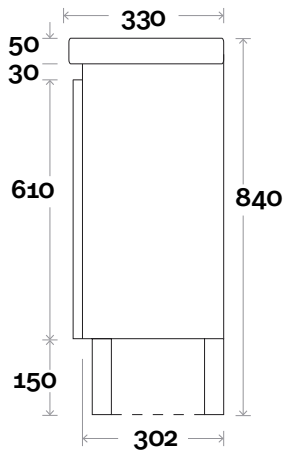

# Habitat Compact

Habitat Compact 1 430mm single door

**Top Thickness**  
Cadiz ceramic top: 50mm

**Note:**  
• One tap hole only at 12 O'clock

 **Plumbing allowance**

# Habitat Compact

Habitat Compact 2 750mm double door

**Top Thickness**  
Cadiz Maxi ceramic top: 50mm

**Note:**  
• One tap hole only at 12 O'clock

 **Plumbing allowance**

## Configuration

Legs

Wallmount