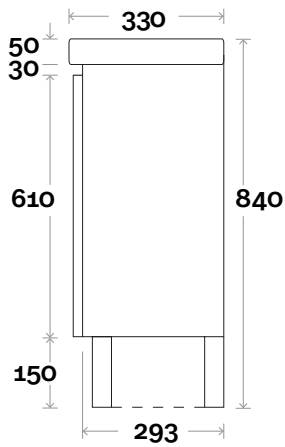

Habitat Compact

Habitat Compact 1 430mm single door

Top Thickness
Cadiz ceramic top: 50mm

Note:
• One tap hole only at 12 O'clock

Plumbing allowance

Profile

Kick

Legs

Wallmount