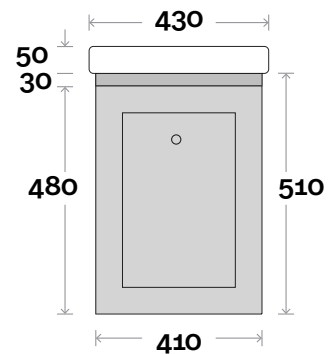

# Habitat Compact

Habitat Compact 1 430mm single door

**Top Thickness**  
Cadiz ceramic top: 50mm

**Note:**  
• One tap hole only at 12 O'clock

 **Plumbing allowance**

## Profile

Kick

Legs

Wallmount

# Habitat Compact

Habitat Compact 2 750mm double door

**Top Thickness**  
Cadiz Maxi ceramic top: 50mm

**Note:**  
• One tap hole only at 12 O'clock

 **Plumbing allowance**