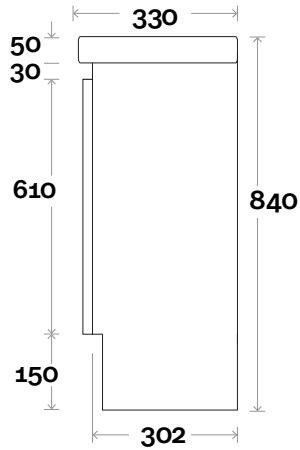

Habitat Compact

Habitat Compact 2 750mm double door

Top Thickness
Cadiz Maxi ceramic top: 50mm

Note:
• One tap hole only at 12 O'clock

Plumbing allowance

Profile

Kick