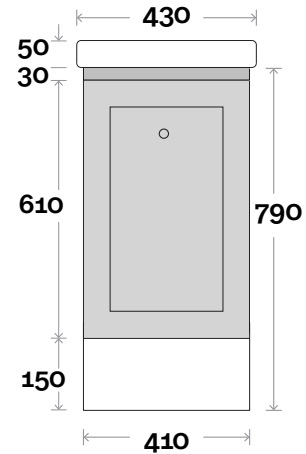

Habitat Compact

Habitat Compact 1 430mm single door

Top Thickness
Cadiz ceramic top: 50mm

Note:
• One tap hole only at 12 O'clock

Plumbing allowance

Profile

Kick