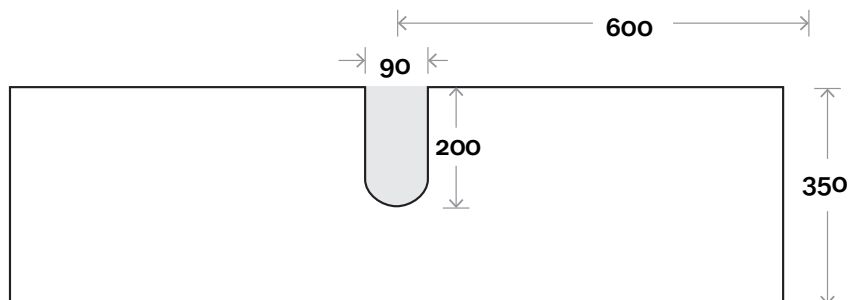

Parkes

Parkes 4 1200mm centre basin

Top Thickness

Monaco Grande acrylic top: 70mm

Silestone: 20mm

Caesarstone: 20mm

Dekton: 12mm

Symphony: 20mm

Timber: 30-35mm
(Above counter only)

Note:

• Stone & Timber waste centre:
600mm std (may vary depending on basin)

• Monaco Grande waste centre:
600mm std

Plumbing allowance

Profile

Configuration

Top Drawer Box