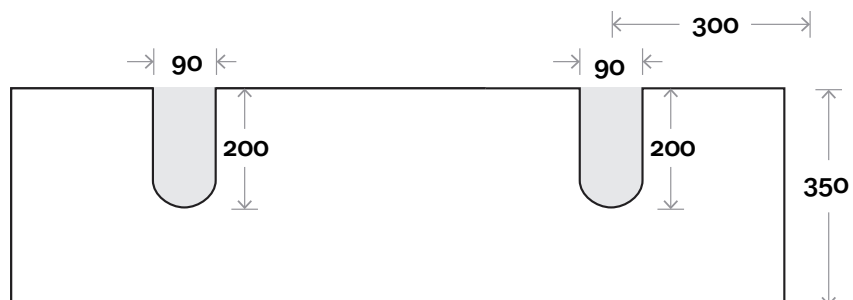

Top Thickness
 Silestone: 20mm
 Caesarstone: 20mm
 Dekton: 12mm
 Symphony: 20mm
 Timber: 30-35mm
 (Above counter only)

Note:
 • Stone & Timber waste centre:
 300mm std (may vary depending on basin)

 **Plumbing allowance**

Profile

Configuration

Top Drawer Box

Parkes

Parkes 6 1200mm off centre basin

Top Thickness
Silestone: 20mm
Caesarstone: 20mm
Dekton: 12mm
Symphony: 20mm
Timber: 30-35mm
(Above counter only)

Note:

- Stone & Timber waste centre: 300mm std (may vary depending on basin)
- Left or Right Hand Basin