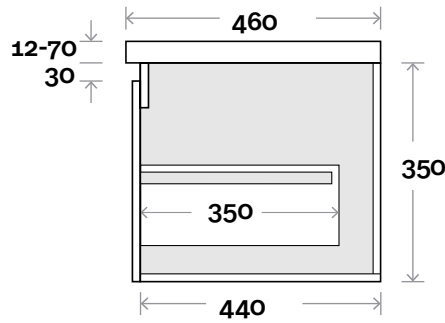

Note:

- Stone & Timber waste centre: 375mm std (may vary depending on basin)
- Left or Right Hand Basin

Plumbing allowance

Profile

Configuration

Top Drawer Box

Parkes

Parkes 10 1800mm centre basin

Note:

• Stone & Timber waste centre:
900mm std (may vary depending on basin)

• Monaco Grande waste centre:
900mm std

Plumbing allowance

Profile

Configuration

Top Drawer Box

Parkes

Parkes 11 1800mm double basin

Top Thickness
 Monaco Grande acrylic top: 70mm
 Silestone: 20mm
 Caesarstone: 20mm
 Dekton: 12mm
 Symphony: 20mm
 Timber: 30-35mm
 (Above counter only)

Note:
 • Stone & Timber waste centre:
 520mm std (may vary depending on basin)
 • Monaco Grande waste centre:
 520mm std