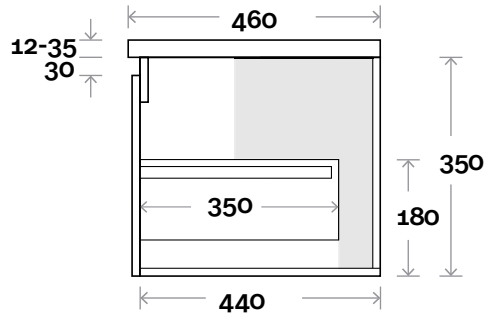

Top Thickness
 Silestone: 20mm
 Caesarstone: 20mm
 Dekton: 12mm
 Symphony: 20mm
 Timber: 30-35mm
 (Above counter only)

Note:
 • Stone & Timber waste centre:
 300mm std (may vary depending on basin)

 **Plumbing allowance**

Profile

Configuration

Top Drawer Box

Parkes

Parkes 6 1200mm off centre basin

Top Thickness
Silestone: 20mm
Caesarstone: 20mm
Dekton: 12mm
Symphony: 20mm
Timber: 30-35mm
(Above counter only)

Note:

- Stone & Timber waste centre: 300mm std (may vary depending on basin)
- Left or Right Hand Basin

Plumbing allowance

Profile

Configuration

Top Drawer Box

Parkes

Parkes 7 1500mm centre basin

Top Thickness

Monaco Grande acrylic top: 70mm

Silestone: 20mm

Caesarstone: 20mm

Dekton: 12mm

Symphony: 20mm

Timber: 30-35mm

(Above counter only)

Note:

• Stone & Timber waste centre:
750mm std (may vary depending on basin)