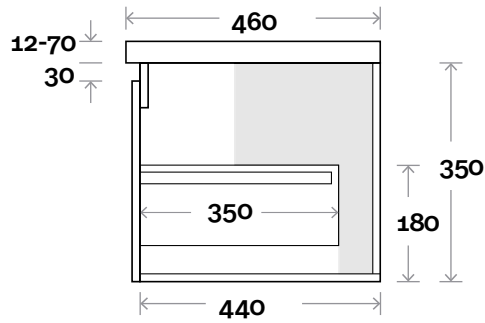

Note:

• Stone & Timber waste centre:
900mm std (may vary depending on basin)

• Monaco Grande waste centre:
900mm std

Plumbing allowance

Profile

Configuration

Top Drawer Box

Parkes

Parkes 11 1800mm double basin

Top Thickness
 Monaco Grande acrylic top: 70mm
 Silestone: 20mm
 Caesarstone: 20mm
 Dekton: 12mm
 Symphony: 20mm
 Timber: 30-35mm
 (Above counter only)

Note:
 • Stone & Timber waste centre:
 520mm std (may vary depending on basin)
 • Monaco Grande waste centre:
 520mm std

Plumbing allowance

Profile

Configuration

Top Drawer Box

Parkes

Parkes 12 1800mm off centre basin

Top Thickness

Monaco Grande acrylic top: 70mm

Silestone: 20mm

Caesarstone: 20mm

Dekton: 12mm

Symphony: 20mm

Timber: 30-35mm
(Above counter only)

Note:

• Stone & Timber waste centre:
450mm std (may vary depending on basin)

• Left or Right Hand Basin