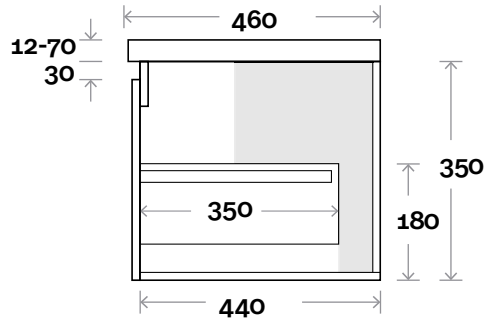

Timber: 30-35mm
(Above counter only)

Note:

• Stone & Timber waste centre:
300mm std (may vary depending on basin)

• Monaco Grande waste centre:
300mm std

Plumbing allowance

Profile

Configuration

Top Drawer Box

Parkes

Parkes 2 750mm centre basin

Top Thickness
 Monaco Grande acrylic top: 70mm
 Silestone: 20mm
 Caesarstone: 20mm
 Dekton: 12mm
 Symphony: 20mm
 Timber: 30-35mm
 (Above counter only)

Note:
 • Stone & Timber waste centre:
 375mm std (may vary depending on basin)
 • Monaco Grande waste centre:
 375mm std

Plumbing allowance

Profile

Configuration

Top Drawer Box

Parkes

Parkes 3 900mm centre basin

Top Thickness
Monaco Grande acrylic top: 70mm
Silestone: 20mm
Caesarstone: 20mm
Dekton: 12mm
Symphony: 20mm
Timber: 30-35mm
(Above counter only)