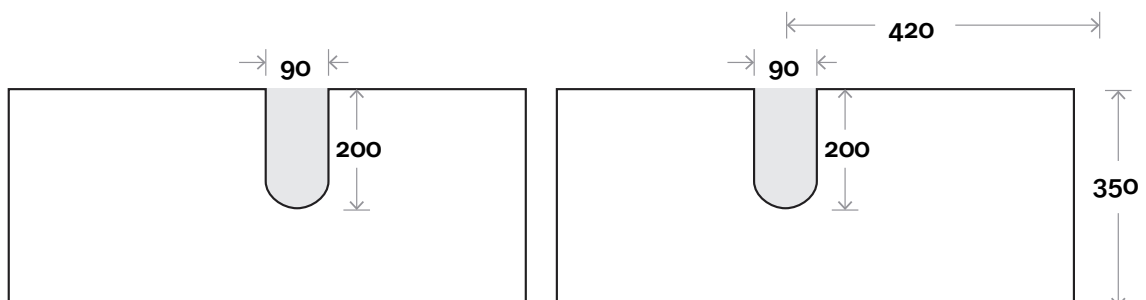

• Monaco Grande waste centre:
420mm std

Plumbing allowance

Profile

Configuration

Top Drawer Box

Parkes

Parkes 9 1500mm off centre basin

Top Thickness
Silestone: 20mm
Caesarstone: 20mm
Dekton: 12mm
Symphony: 20mm
Timber: 30-35mm
(Above counter only)