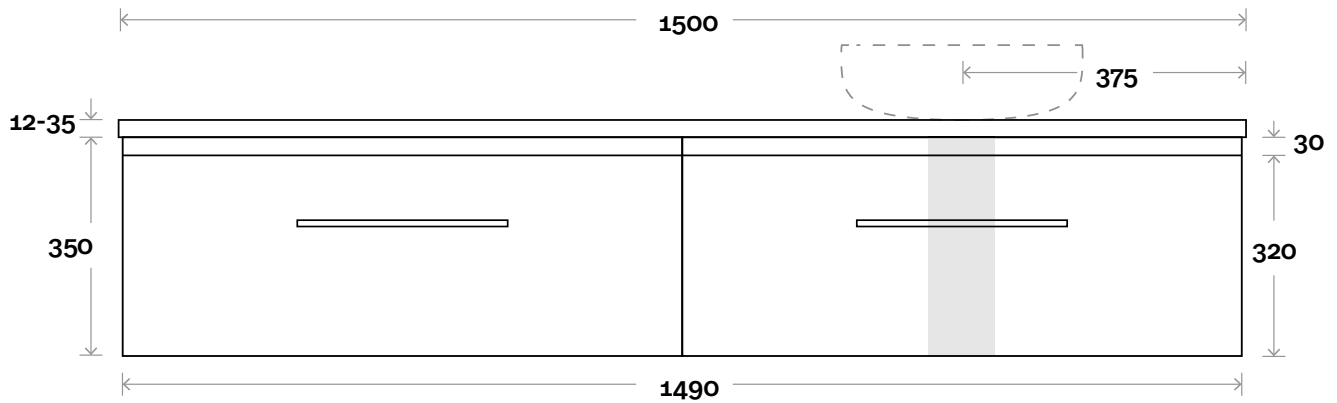

Note:

- Stone & Timber waste centre: 375mm std (may vary depending on basin)
- Left or Right Hand Basin

Plumbing allowance

Profile

Configuration

Top Drawer Box

Parkes

Parkes 10 1800mm centre basin