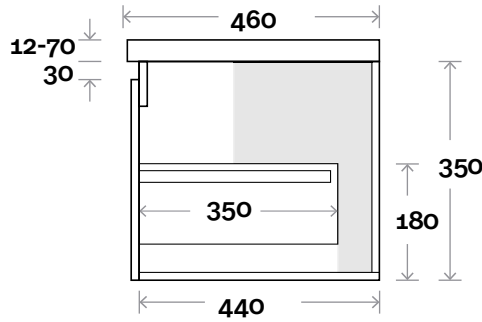

Timber: 30-35mm
(Above counter only)

Note:

• Stone & Timber waste centre:
300mm std (may vary depending on basin)

• Monaco Grande waste centre:
300mm std

Plumbing allowance

Profile

Configuration

Top Drawer Box

Parkes

Parkes 2 750mm centre basin

Top Thickness
 Monaco Grande acrylic top: 70mm
 Silestone: 20mm
 Caesarstone: 20mm
 Dekton: 12mm
 Symphony: 20mm
 Timber: 30-35mm
 (Above counter only)

Note:
 • Stone & Timber waste centre:
 375mm std (may vary depending on basin)
 • Monaco Grande waste centre:
 375mm std

Plumbing allowance

Profile

Configuration

Top Drawer Box

Parkes

Parkes 3 900mm centre basin

Top Thickness
Monaco Grande acrylic top: 70mm
Silestone: 20mm
Caesarstone: 20mm
Dekton: 12mm
Symphony: 20mm
Timber: 30-35mm
(Above counter only)

Note:
• Stone & Timber waste centre:
450mm std (may vary depending on basin)
• Monaco Grande waste centre:
450mm std

Plumbing allowance

Profile

Configuration

Top Drawer Box

Parkes

Parkes 4 1200mm centre basin