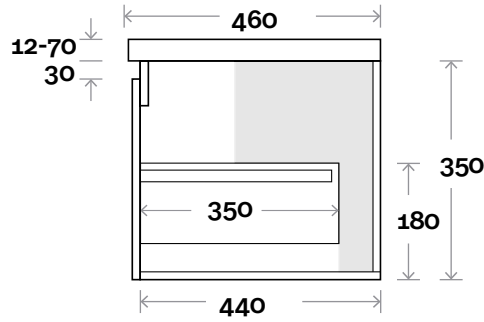

Timber: 30-35mm
(Above counter only)

Note:

• Stone & Timber waste centre:
300mm std (may vary depending on basin)

• Monaco Grande waste centre:
300mm std

Plumbing allowance

Profile

Configuration

Top Drawer Box

Parkes

Parkes 2 750mm centre basin

Top Thickness
 Monaco Grande acrylic top: 70mm
 Silestone: 20mm
 Caesarstone: 20mm
 Dekton: 12mm
 Symphony: 20mm
 Timber: 30-35mm
 (Above counter only)

Note:
 • Stone & Timber waste centre:
 375mm std (may vary depending on basin)
 • Monaco Grande waste centre:
 375mm std

Plumbing allowance

Profile

Configuration

Top Drawer Box

Parkes

Parkes 3 900mm centre basin

Top Thickness
Monaco Grande acrylic top: 70mm
Silestone: 20mm
Caesarstone: 20mm
Dekton: 12mm
Symphony: 20mm
Timber: 30-35mm
(Above counter only)

Note:
• Stone & Timber waste centre:
450mm std (may vary depending on basin)
• Monaco Grande waste centre:
450mm std

Plumbing allowance

Profile

Configuration

Top Drawer Box

Parkes

Parkes 4 1200mm centre basin