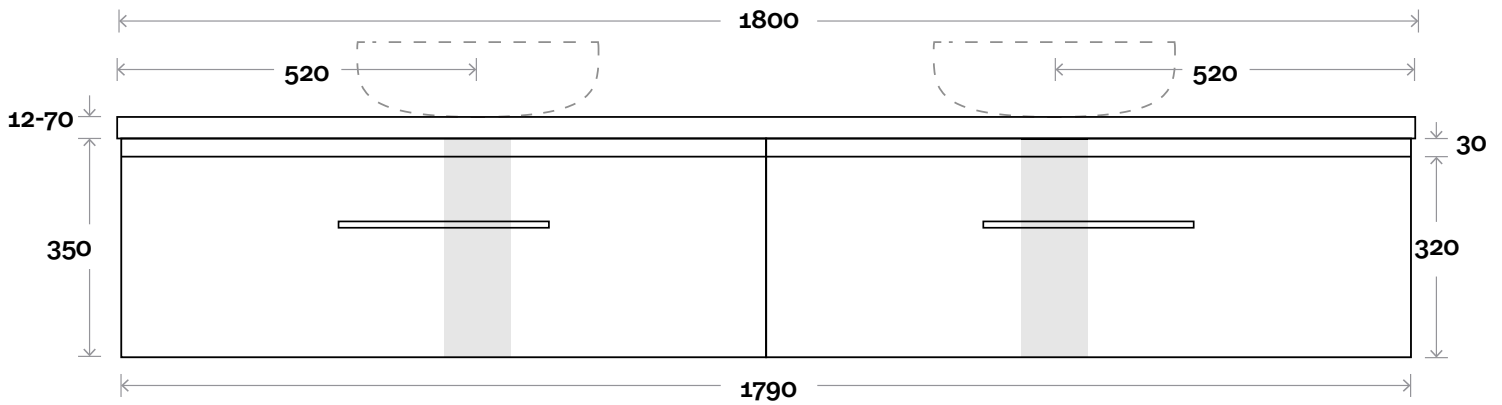

Configuration