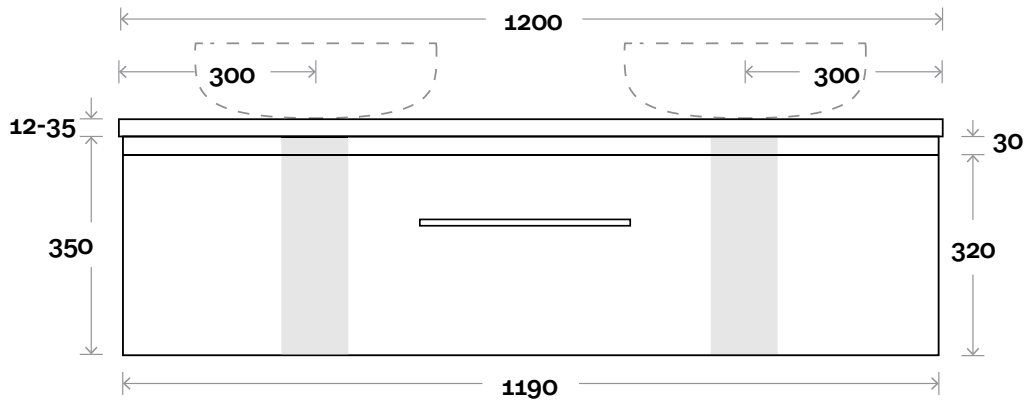

Top Thickness
 Silestone: 20mm
 Caesarstone: 20mm
 Dekton: 12mm
 Symphony: 20mm
 Timber: 30-35mm
 (Above counter only)

Note:
 • Stone & Timber waste centre:
 300mm std (may vary depending on basin)

 **Plumbing allowance**

Profile

Configuration

Top Drawer Box

Parkes

Parkes 6 1200mm off centre basin

Top Thickness
Silestone: 20mm
Caesarstone: 20mm
Dekton: 12mm
Symphony: 20mm
Timber: 30-35mm
(Above counter only)

Note:

- Stone & Timber waste centre: 300mm std (may vary depending on basin)
- Left or Right Hand Basin

Silestone: 20mm

Caesarstone: 20mm

Dekton: 12mm

Symphony: 20mm

Timber: 30-35mm

(Above counter only)

Note:

• Stone & Timber waste centre:
750mm std (may vary depending on basin)