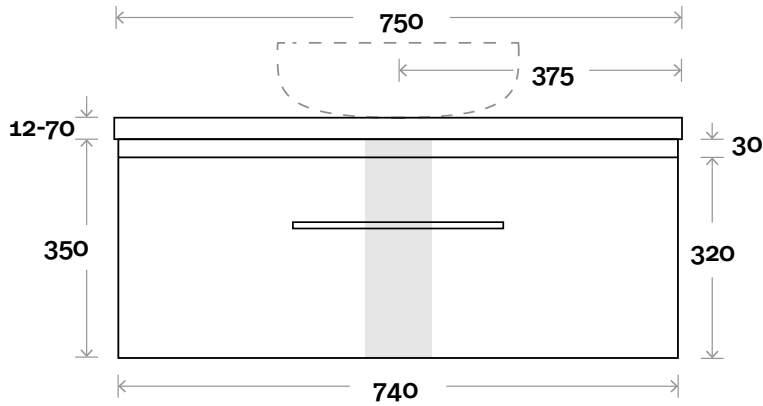

Timber: 30-35mm
(Above counter only)

Note:

• Stone & Timber waste centre:
300mm std (may vary depending on basin)

• Monaco Grande waste centre:
300mm std

Plumbing allowance

Profile

Configuration

Top Drawer Box

Parkes

Parkes 2 750mm centre basin

Top Thickness
 Monaco Grande acrylic top: 70mm
 Silestone: 20mm
 Caesarstone: 20mm
 Dekton: 12mm
 Symphony: 20mm
 Timber: 30-35mm
 (Above counter only)

Note:
 • Stone & Timber waste centre:
 375mm std (may vary depending on basin)
 • Monaco Grande waste centre:
 375mm std

Plumbing allowance

Profile

Configuration

Top Drawer Box

Parkes

Parkes 3 900mm centre basin

Top Thickness
Monaco Grande acrylic top: 70mm
Silestone: 20mm
Caesarstone: 20mm
Dekton: 12mm
Symphony: 20mm
Timber: 30-35mm
(Above counter only)

Note:
• Stone & Timber waste centre:
450mm std (may vary depending on basin)
• Monaco Grande waste centre:
450mm std

Plumbing allowance

Profile

Configuration

Top Drawer Box

Parkes

Parkes 4 1200mm centre basin