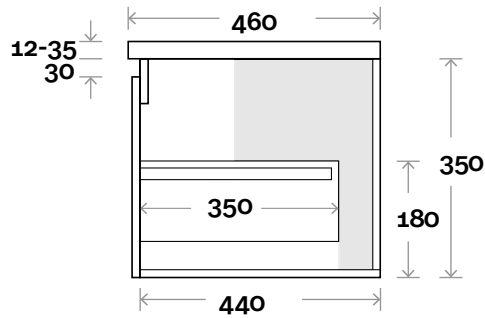

Top Thickness

Monaco Grande acrylic top: 70mm

Silestone: 20mm

Caesarstone: 20mm

Dekton: 12mm

Symphony: 20mm

Timber: 30-35mm
(Above counter only)

Note:

• Stone & Timber waste centre:
600mm std (may vary depending on basin)

• Monaco Grande waste centre:
600mm std

Plumbing allowance

Profile

Configuration

Top Drawer Box

Parkes

Parkes 5 1200mm double basin

Top Thickness
 Silestone: 20mm
 Caesarstone: 20mm
 Dekton: 12mm
 Symphony: 20mm
 Timber: 30-35mm
 (Above counter only)

Note:
 • Stone & Timber waste centre:
 300mm std (may vary depending on basin)

 **Plumbing allowance**

Profile

Configuration

Top Drawer Box

Parkes

Parkes 6 1200mm off centre basin

Top Thickness
Silestone: 20mm
Caesarstone: 20mm
Dekton: 12mm
Symphony: 20mm
Timber: 30-35mm
(Above counter only)

Note:

- Stone & Timber waste centre: 300mm std (may vary depending on basin)
- Left or Right Hand Basin