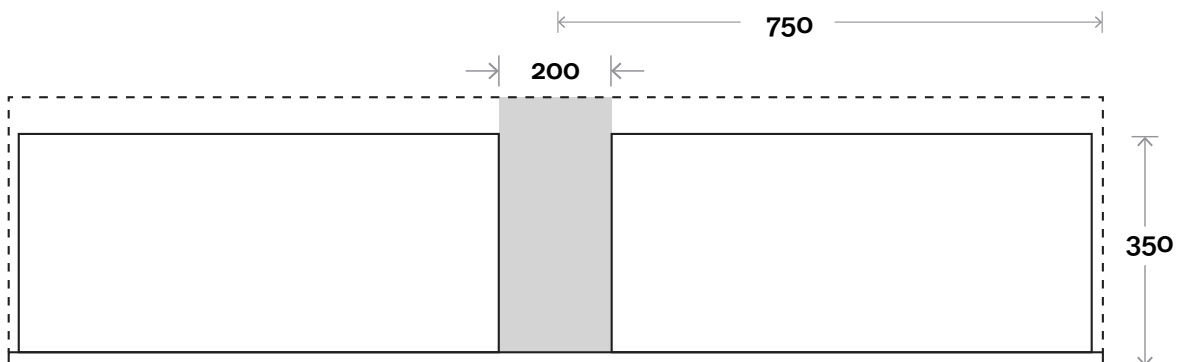

Top Drawer Box