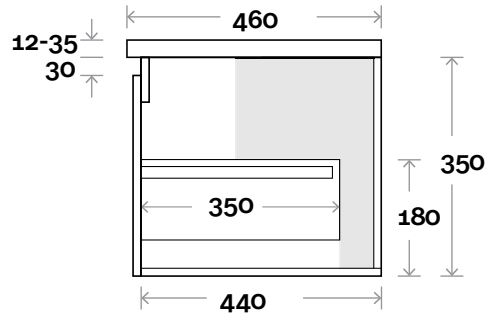

Parkes 11 1800mm double basin

Top Thickness
 Monaco Grande acrylic top: 70mm
 Silestone: 20mm
 Caesarstone: 20mm
 Dekton: 12mm
 Symphony: 20mm
 Timber: 30-35mm
 (Above counter only)

Note:
 • Stone & Timber waste centre:
 520mm std (may vary depending on basin)
 • Monaco Grande waste centre:
 520mm std

Plumbing allowance

Profile

Configuration

Top Drawer Box

Parkes

Parkes 12 1800mm off centre basin

Top Thickness

Monaco Grande acrylic top: 70mm

Silestone: 20mm

Caesarstone: 20mm

Dekton: 12mm

Symphony: 20mm

Timber: 30-35mm
(Above counter only)

Note:

• Stone & Timber waste centre:
450mm std (may vary depending on basin)

• Left or Right Hand Basin

Plumbing allowance

Profile

Configuration

Top Drawer Box