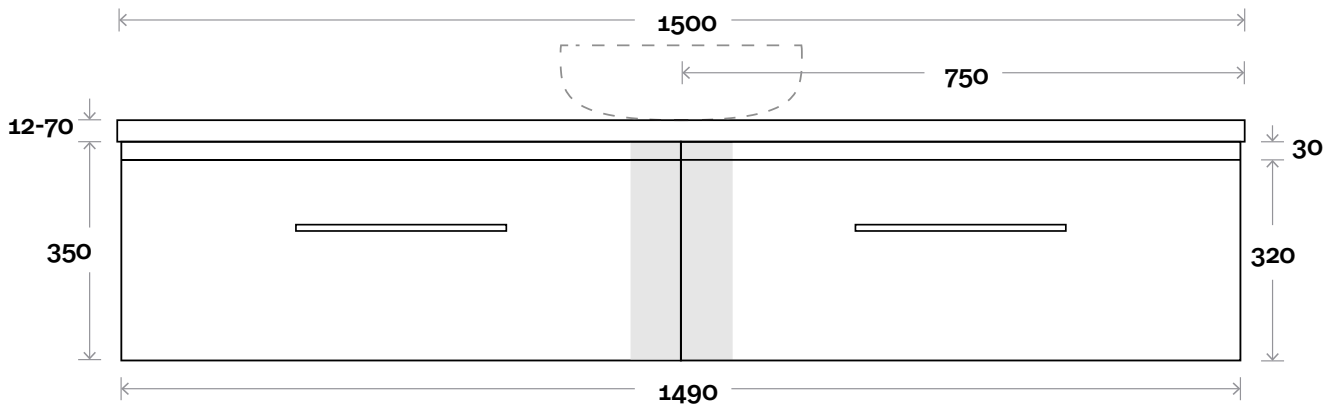

Configuration