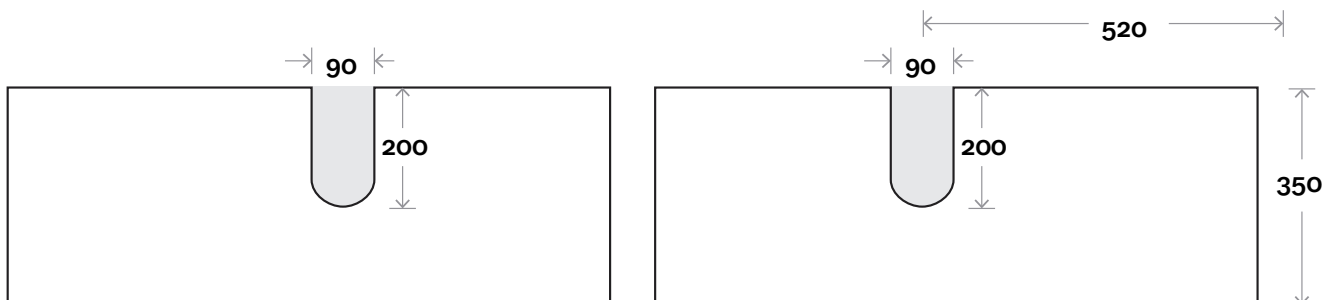

Top Drawer Box