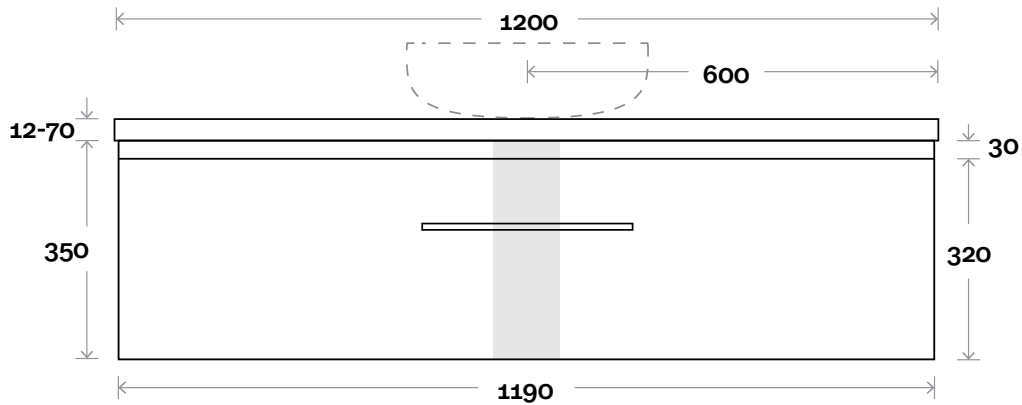

• Stone & Timber waste centre:
600mm std (may vary depending on basin)

• Monaco Grande waste centre:
600mm std

Plumbing allowance

Profile

Configuration

Top Drawer Box

Parkes

Parkes 5 1200mm double basin

Top Thickness
 Silestone: 20mm
 Caesarstone: 20mm
 Dekton: 12mm
 Symphony: 20mm
 Timber: 30-35mm
 (Above counter only)

Note:
 • Stone & Timber waste centre:
 300mm std (may vary depending on basin)

 **Plumbing allowance**

Profile

Configuration

Top Drawer Box

Parkes

Parkes 6 1200mm off centre basin

Top Thickness
Silestone: 20mm
Caesarstone: 20mm
Dekton: 12mm
Symphony: 20mm
Timber: 30-35mm
(Above counter only)

Note:

- Stone & Timber waste centre: 300mm std (may vary depending on basin)
- Left or Right Hand Basin

Silestone: 20mm

Caesarstone: 20mm

Dekton: 12mm

Symphony: 20mm

Timber: 30-35mm

(Above counter only)

Note:

• Stone & Timber waste centre:
750mm std (may vary depending on basin)