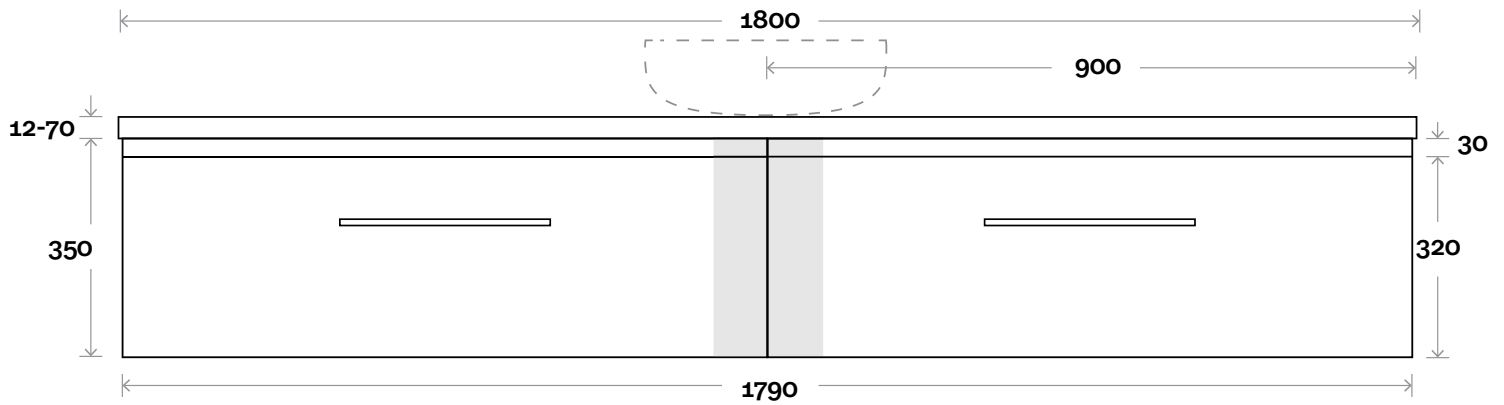

Note:

• Stone & Timber waste centre:
900mm std (may vary depending on basin)

• Monaco Grande waste centre:
900mm std

Plumbing allowance

Profile

Configuration

Top Drawer Box

Parkes

Parkes 11 1800mm double basin

Top Thickness
 Monaco Grande acrylic top: 70mm
 Silestone: 20mm
 Caesarstone: 20mm
 Dekton: 12mm
 Symphony: 20mm
 Timber: 30-35mm
 (Above counter only)

Note:
 • Stone & Timber waste centre:
 520mm std (may vary depending on basin)
 • Monaco Grande waste centre:
 520mm std

Silestone: 20mm

Caesarstone: 20mm

Dekton: 12mm

Symphony: 20mm

Timber: 30-35mm
(Above counter only)

Note:

• Stone & Timber waste centre:
450mm std (may vary depending on basin)

• Left or Right Hand Basin