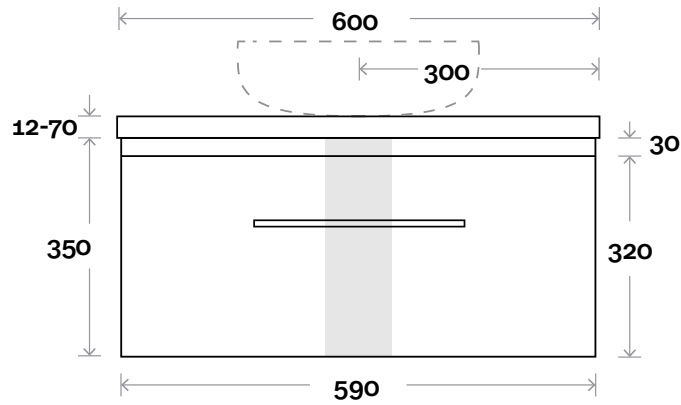

Parkes

Parkes 1 600mm centre basin

Top Thickness

Monaco Grande acrylic top: 70mm

Silestone: 20mm

Caesarstone: 20mm

Dekton: 12mm

Symphony: 20mm

Timber: 30-35mm
(Above counter only)

Note:

• Stone & Timber waste centre:
300mm std (may vary depending on basin)

• Monaco Grande waste centre:
300mm std

Plumbing allowance

Profile

Configuration

Top Drawer Box

Parkes

Parkes 2 750mm centre basin

Top Thickness
 Monaco Grande acrylic top: 70mm
 Silestone: 20mm
 Caesarstone: 20mm
 Dekton: 12mm
 Symphony: 20mm
 Timber: 30-35mm
 (Above counter only)

Note:
 • Stone & Timber waste centre:
 375mm std (may vary depending on basin)
 • Monaco Grande waste centre:
 375mm std

Plumbing allowance

Profile

Configuration

Top Drawer Box

Parkes

Parkes 3 900mm centre basin

Top Thickness
Monaco Grande acrylic top: 70mm
Silestone: 20mm
Caesarstone: 20mm
Dekton: 12mm
Symphony: 20mm
Timber: 30-35mm
(Above counter only)