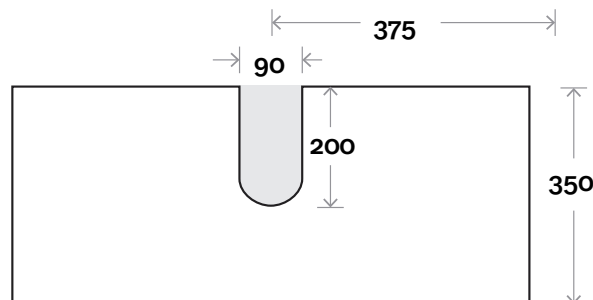

Timber: 30-35mm
(Above counter only)

Note:

• Stone & Timber waste centre:
300mm std (may vary depending on basin)

• Monaco Grande waste centre:
300mm std

Plumbing allowance

Profile

Configuration

Top Drawer Box

Parkes

Parkes 2 750mm centre basin

Top Thickness
 Monaco Grande acrylic top: 70mm
 Silestone: 20mm
 Caesarstone: 20mm
 Dekton: 12mm
 Symphony: 20mm
 Timber: 30-35mm
 (Above counter only)

Note:
 • Stone & Timber waste centre:
 375mm std (may vary depending on basin)
 • Monaco Grande waste centre:
 375mm std

Plumbing allowance

Profile

Configuration

Top Drawer Box

Parkes

Parkes 3 900mm centre basin

Top Thickness
Monaco Grande acrylic top: 70mm
Silestone: 20mm
Caesarstone: 20mm
Dekton: 12mm
Symphony: 20mm
Timber: 30-35mm
(Above counter only)

Note:
• Stone & Timber waste centre:
450mm std (may vary depending on basin)
• Monaco Grande waste centre:
450mm std

Plumbing allowance

Profile

Configuration

Top Drawer Box

Parkes

Parkes 4 1200mm centre basin