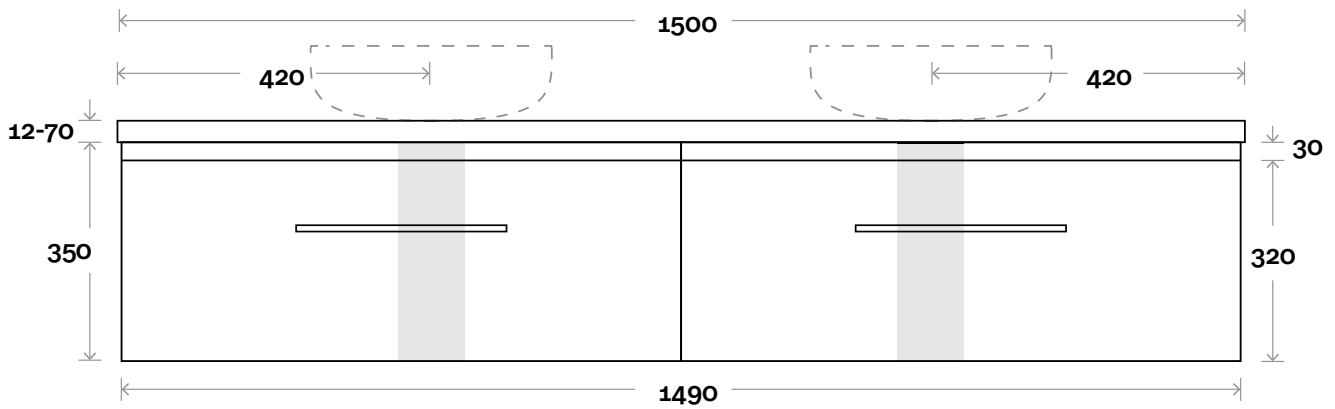

Silestone: 20mm

Caesarstone: 20mm

Dekton: 12mm

Symphony: 20mm

Timber: 30-35mm

(Above counter only)

Note:

• Stone & Timber waste centre:
750mm std (may vary depending on basin)

Monaco Grande acrylic top: 70mm

Silestone: 20mm

Caesarstone: 20mm

Dekton: 12mm

Symphony: 20mm

Timber: 30-35mm
(Above counter only)

Note:

• Stone & Timber waste centre:
420mm std (may vary depending on basin)

• Monaco Grande waste centre:
420mm std

Plumbing allowance

Profile

Configuration

Top Drawer Box

Parkes

Parkes 9 1500mm off centre basin

Top Thickness
Silestone: 20mm
Caesarstone: 20mm
Dekton: 12mm
Symphony: 20mm
Timber: 30-35mm
(Above counter only)

Note:

- Stone & Timber waste centre: 375mm std (may vary depending on basin)
- Left or Right Hand Basin

Plumbing allowance

Profile

Configuration

Top Drawer Box

Parkes

Parkes 10 1800mm centre basin