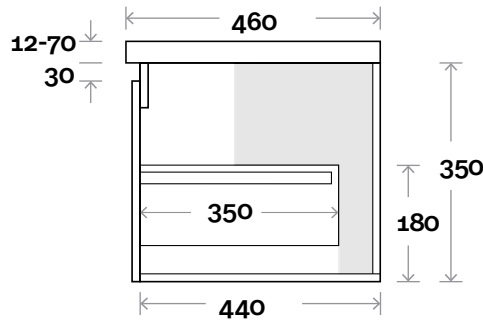

Silestone: 20mm

Caesarstone: 20mm

Dekton: 12mm

Symphony: 20mm

Timber: 30-35mm

(Above counter only)

Note:

• Stone & Timber waste centre:
750mm std (may vary depending on basin)

Monaco Grande acrylic top: 70mm

Silestone: 20mm

Caesarstone: 20mm

Dekton: 12mm

Symphony: 20mm

Timber: 30-35mm
(Above counter only)

Note:

• Stone & Timber waste centre:
420mm std (may vary depending on basin)

• Monaco Grande waste centre:
420mm std

Plumbing allowance

Profile

Configuration

Top Drawer Box

Parkes

Parkes 9 1500mm off centre basin

Top Thickness
Silestone: 20mm
Caesarstone: 20mm
Dekton: 12mm
Symphony: 20mm
Timber: 30-35mm
(Above counter only)

Note:

- Stone & Timber waste centre: 375mm std (may vary depending on basin)
- Left or Right Hand Basin

Plumbing allowance

Profile

Configuration

Top Drawer Box

Parkes

Parkes 10 1800mm centre basin