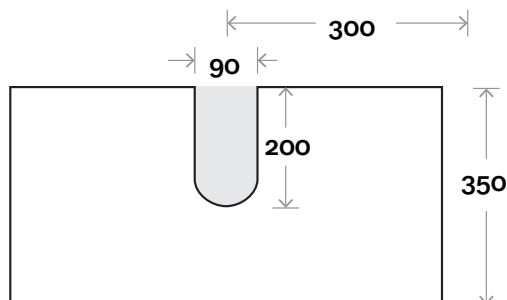

Parkes

Parkes 1 600mm centre basin

Top Thickness

Monaco Grande acrylic top: 70mm

Silestone: 20mm

Caesarstone: 20mm

Dekton: 12mm

Symphony: 20mm

Timber: 30-35mm
(Above counter only)

Note:

• Stone & Timber waste centre:
300mm std (may vary depending on basin)

• Monaco Grande waste centre:
300mm std

Plumbing allowance

Profile

Configuration

Top Drawer Box

Parkes

Parkes 2 750mm centre basin

Top Thickness
 Monaco Grande acrylic top: 70mm
 Silestone: 20mm
 Caesarstone: 20mm
 Dekton: 12mm
 Symphony: 20mm
 Timber: 30-35mm
 (Above counter only)

Note:
 • Stone & Timber waste centre:
 375mm std (may vary depending on basin)
 • Monaco Grande waste centre:
 375mm std

Plumbing allowance

Profile

Configuration

Top Drawer Box

Parkes

Parkes 3 900mm centre basin

Top Thickness
Monaco Grande acrylic top: 70mm
Silestone: 20mm
Caesarstone: 20mm
Dekton: 12mm
Symphony: 20mm
Timber: 30-35mm
(Above counter only)