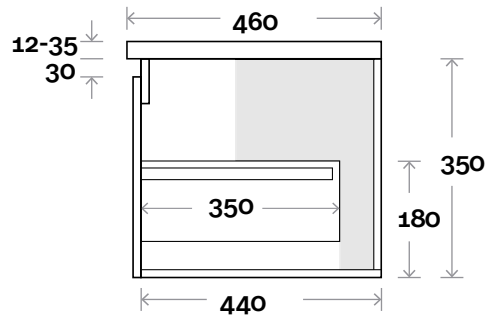

Silestone: 20mm

Caesarstone: 20mm

Dekton: 12mm

Symphony: 20mm

Timber: 30-35mm

(Above counter only)

Note:

• Stone & Timber waste centre:
750mm std (may vary depending on basin)

Monaco Grande acrylic top: 70mm

Silestone: 20mm

Caesarstone: 20mm

Dekton: 12mm

Symphony: 20mm

Timber: 30-35mm
(Above counter only)

Note:

• Stone & Timber waste centre:
420mm std (may vary depending on basin)

• Monaco Grande waste centre:
420mm std

Plumbing allowance

Profile

Configuration

Top Drawer Box

Parkes

Parkes 9 1500mm off centre basin

Top Thickness
Silestone: 20mm
Caesarstone: 20mm
Dekton: 12mm
Symphony: 20mm
Timber: 30-35mm
(Above counter only)

Note:

- Stone & Timber waste centre: 375mm std (may vary depending on basin)
- Left or Right Hand Basin

Plumbing allowance

Profile

Configuration

Top Drawer Box

Parkes

Parkes 10 1800mm centre basin