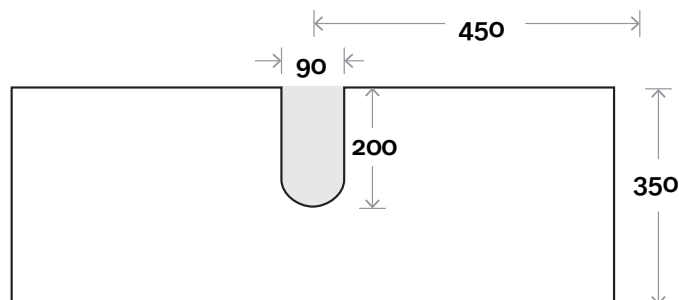

Plumbing allowance

Profile

Configuration

Top Drawer Box

Parkes

Parkes 3 900mm centre basin

Top Thickness
Monaco Grande acrylic top: 70mm
Silestone: 20mm
Caesarstone: 20mm
Dekton: 12mm
Symphony: 20mm
Timber: 30-35mm
(Above counter only)

Note:
• Stone & Timber waste centre:
450mm std (may vary depending on basin)
• Monaco Grande waste centre:
450mm std

Plumbing allowance

Profile

Configuration

Top Drawer Box

Parkes

Parkes 4 1200mm centre basin

Top Thickness

Monaco Grande acrylic top: 70mm

Silestone: 20mm

Caesarstone: 20mm

Dekton: 12mm

Symphony: 20mm

Timber: 30-35mm
(Above counter only)

Note: