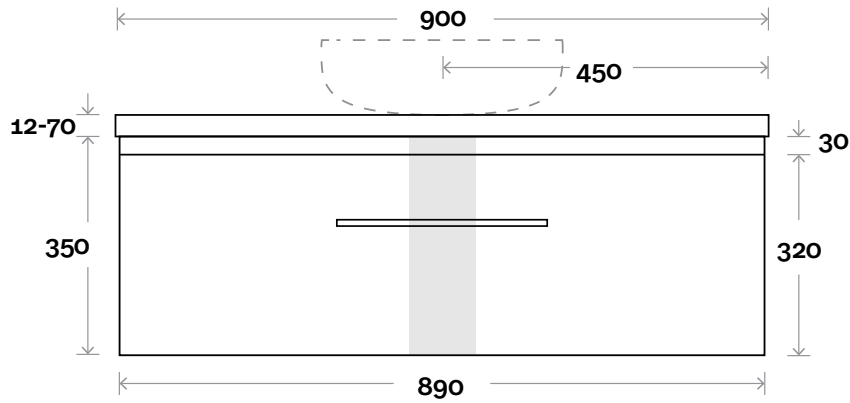

Plumbing allowance

Profile

Configuration

Top Drawer Box

Parkes

Parkes 3 900mm centre basin

Top Thickness
Monaco Grande acrylic top: 70mm
Silestone: 20mm
Caesarstone: 20mm
Dekton: 12mm
Symphony: 20mm
Timber: 30-35mm
(Above counter only)

Note:
• Stone & Timber waste centre:
450mm std (may vary depending on basin)
• Monaco Grande waste centre:
450mm std

Plumbing allowance

Profile

Configuration

Top Drawer Box

Parkes

Parkes 4 1200mm centre basin

Top Thickness

Monaco Grande acrylic top: 70mm

Silestone: 20mm

Caesarstone: 20mm

Dekton: 12mm

Symphony: 20mm

Timber: 30-35mm
(Above counter only)

Note: