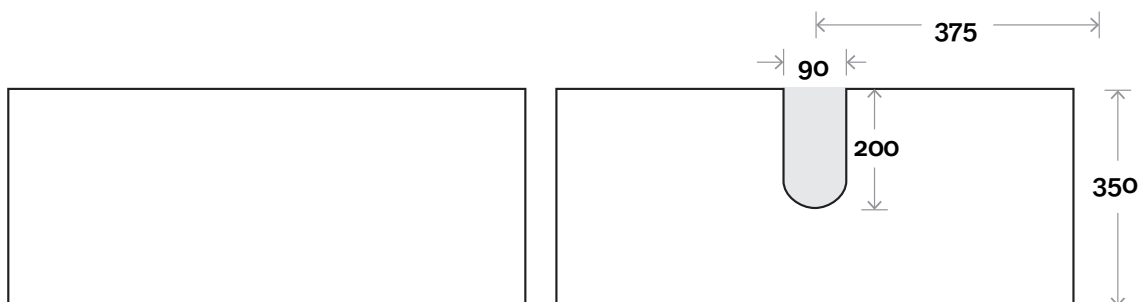

Note:

- Stone & Timber waste centre: 375mm std (may vary depending on basin)
- Left or Right Hand Basin

Plumbing allowance

Profile

Configuration

Top Drawer Box

Parkes

Parkes 10 1800mm centre basin