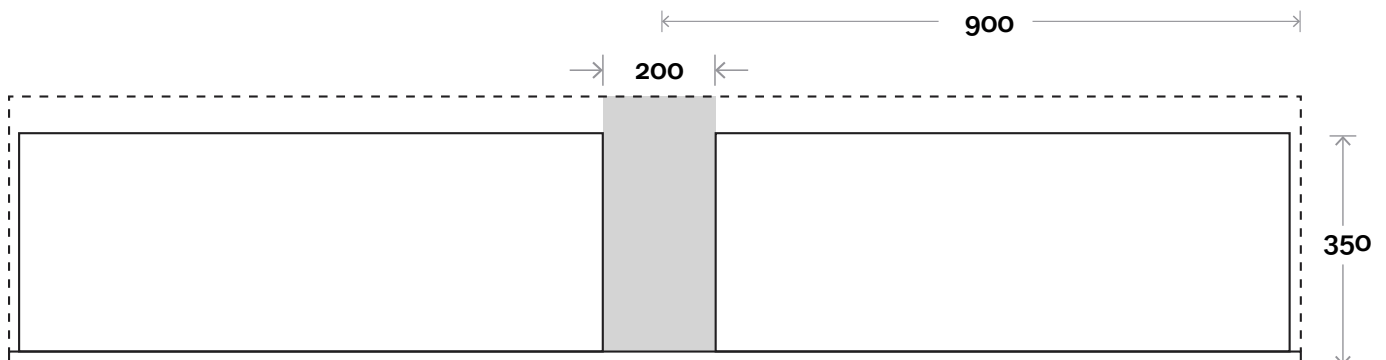

Note:

• Stone & Timber waste centre:
900mm std (may vary depending on basin)

• Monaco Grande waste centre:
900mm std

Plumbing allowance

Profile

Configuration

Top Drawer Box

Parkes