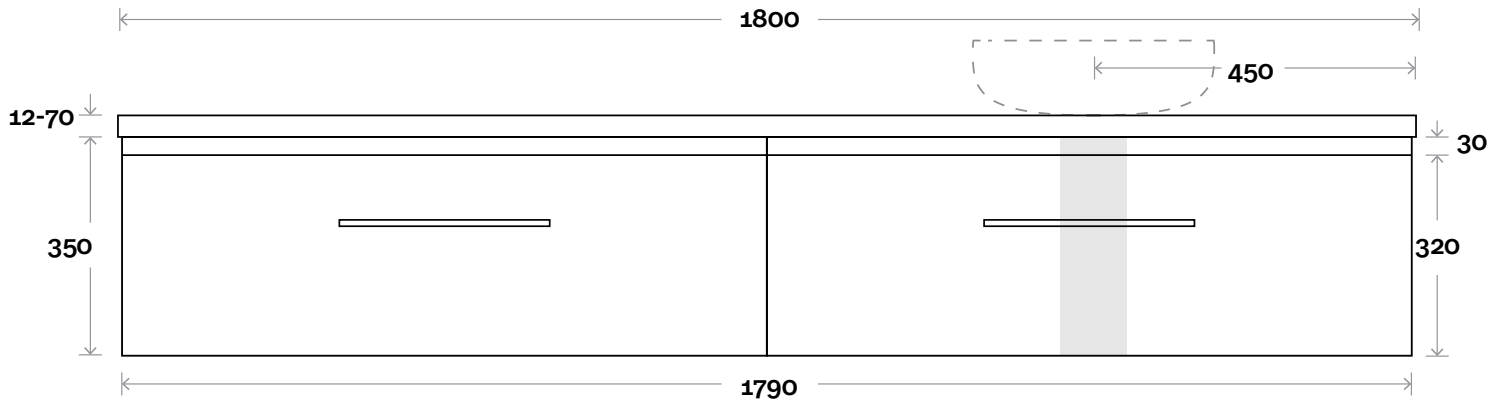

Silestone: 20mm

Caesarstone: 20mm

Dekton: 12mm

Symphony: 20mm

Timber: 30-35mm
(Above counter only)

Note:

• Stone & Timber waste centre:
450mm std (may vary depending on basin)

• Left or Right Hand Basin

Plumbing allowance

Profile

Configuration

Top Drawer Box