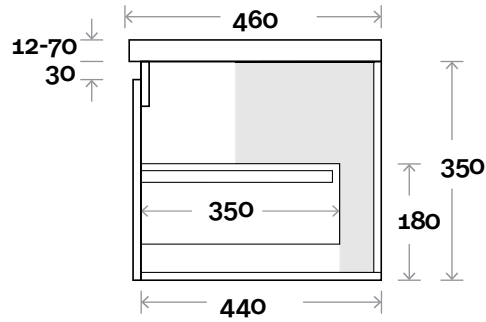

Note:
• Stone & Timber waste centre:
450mm std (may vary depending on basin)
• Monaco Grande waste centre:
450mm std

Plumbing allowance

Profile

Configuration

Top Drawer Box

Parkes

Parkes 4 1200mm centre basin

Top Thickness

Monaco Grande acrylic top: 70mm

Silestone: 20mm

Caesarstone: 20mm

Dekton: 12mm

Symphony: 20mm

Timber: 30-35mm
(Above counter only)

Note:

• Stone & Timber waste centre:
600mm std (may vary depending on basin)

• Monaco Grande waste centre:
600mm std

Plumbing allowance

Profile

Configuration

Top Drawer Box

Parkes

Parkes 5 1200mm double basin

Top Thickness
 Silestone: 20mm
 Caesarstone: 20mm
 Dekton: 12mm
 Symphony: 20mm
 Timber: 30-35mm
 (Above counter only)

Note:
 • Stone & Timber waste centre:
 300mm std (may vary depending on basin)

 **Plumbing allowance**