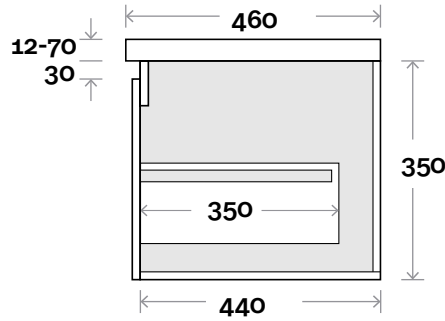

Profile

Configuration

Top Drawer Box

Parkes

Parkes 6 1200mm off centre basin

Top Thickness
Silestone: 20mm
Caesarstone: 20mm
Dekton: 12mm
Symphony: 20mm
Timber: 30-35mm
(Above counter only)

Note:

- Stone & Timber waste centre: 300mm std (may vary depending on basin)
- Left or Right Hand Basin

Silestone: 20mm

Caesarstone: 20mm

Dekton: 12mm

Symphony: 20mm

Timber: 30-35mm

(Above counter only)

Note:

• Stone & Timber waste centre:
750mm std (may vary depending on basin)

• Monaco Grande waste centre:
750mm std

Plumbing allowance

Profile

Configuration

Top Drawer Box

Parkes

Parkes 8 1500mm double basin

Top Thickness

Monaco Grande acrylic top: 70mm

Silestone: 20mm

Caesarstone: 20mm

Dekton: 12mm

Symphony: 20mm

Timber: 30-35mm
(Above counter only)

Note:

• Stone & Timber waste centre:
420mm std (may vary depending on basin)