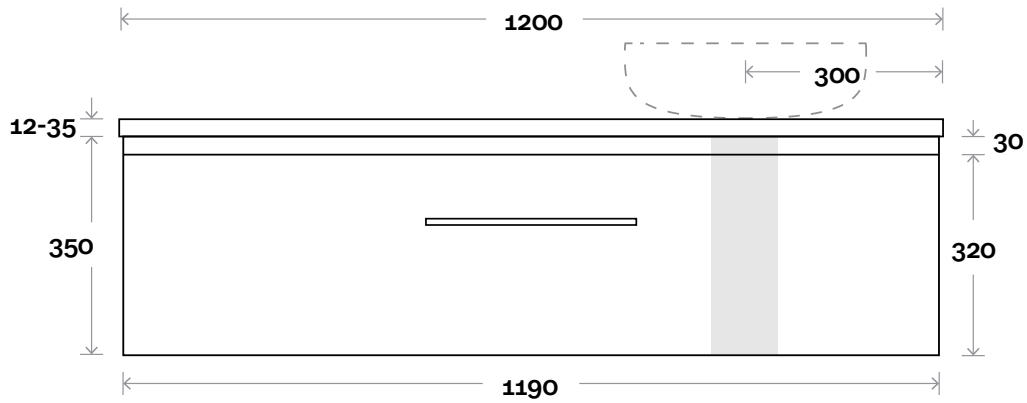

Configuration