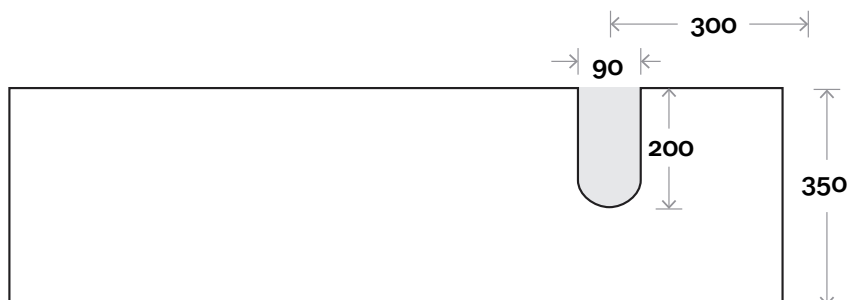

Top Drawer Box