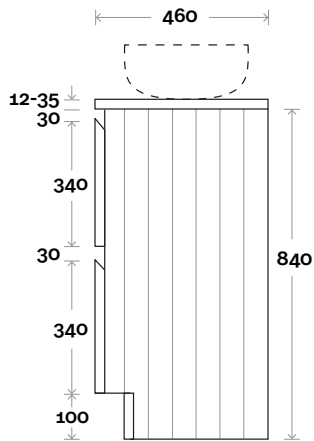

Magnus

Magnus 10 1800mm centre basin

Top Thickness
Silestone: 20mm
Caesarstone: 20mm
Dekton: 12mm
Symphony: 20mm
Timber: 30-35mm
(Above counter only)

Note:
• Stone & Timber waste centre:
900mm std (may vary depending on basin)

Plumbing allowance

Plumbing

Configuration

Kick