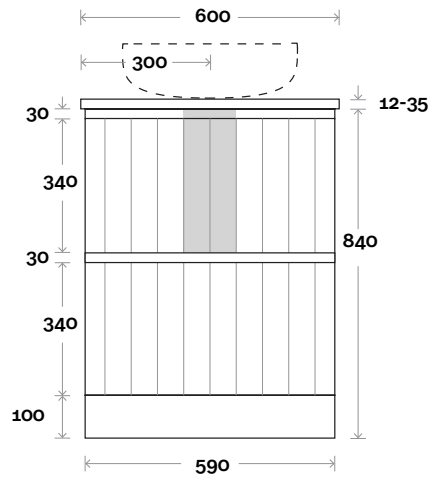

Magnus

Magnus 1 600mm centre basin

Top Thickness
Silestone: 20mm
Caesarstone: 20mm
Dekton: 12mm
Symphony: 20mm
Timber: 30-35mm
(Above counter only)

Note:
• Stone & Timber waste centre:
300mm std (may vary depending on basin)

Plumbing allowance

Plumbing

Configuration

Kick