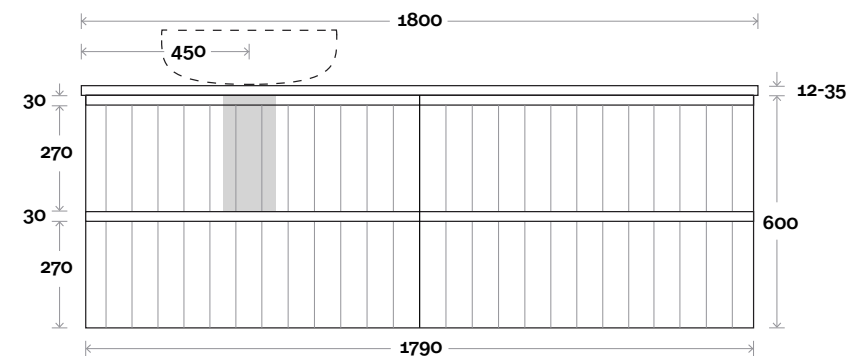

Magnus

Magnus 12 1800mm off centre basin

Top Thickness
Silestone: 20mm
Caesarstone: 20mm
Dekton: 12mm
Symphony: 20mm
Timber: 30-35mm
(Above counter only)

Note:
• Stone & Timber waste centre:
450mm std (may vary depending on basin)
• Left or Right hand Basin
■ Plumbing allowance

Plumbing

Configuration

Kick

Legs

Wallmount

Top Drawer Box