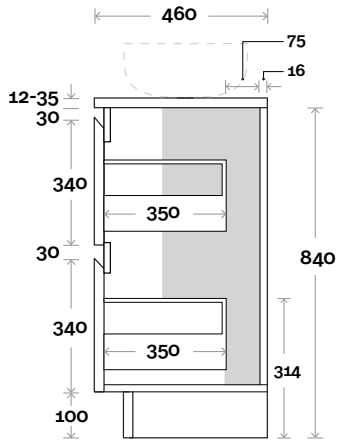

Magnus 3 900mm centre basin

Top Thickness
 Silestone: 20mm
 Caesarstone: 20mm
 Dekton: 12mm
 Symphony: 20mm
 Timber: 30-35mm
 (Above counter only)

Note:
 • Stone & Timber waste centre:
 450mm std (may vary depending on basin)

Plumbing allowance

Plumbing

Configuration

Kick

Legs

Wallmount

Top Drawer Box

Magnus

Magnus 4 1200mm centre basin

Top Thickness
 Silestone: 20mm
 Caesarstone: 20mm
 Dekton: 12mm
 Symphony: 20mm
 Timber: 30-35mm
 (Above counter only)

Note:
 • Stone & Timber waste centre:
 600mm std (may vary depending on basin)