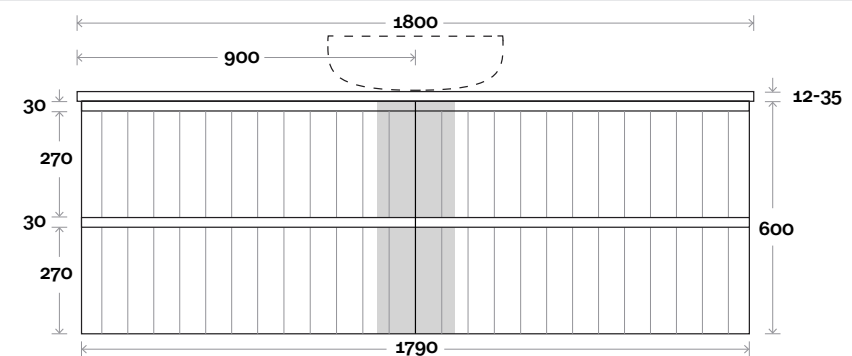

Magnus 10 1800mm centre basin

Top Thickness
 Silestone: 20mm
 Caesarstone: 20mm
 Dekton: 12mm
 Symphony: 20mm
 Timber: 30-35mm
 (Above counter only)

Note:
 • Stone & Timber waste centre:
 900mm std (may vary depending on basin)

Plumbing allowance

Plumbing

Configuration

Kick

Legs

Wallmount

Top Drawer Box

Magnus

Magnus 11 1800mm double basin

Top Thickness
 Silestone: 20mm
 Caesarstone: 20mm
 Dekton: 12mm
 Symphony: 20mm
 Timber: 30-35mm
 (Above counter only)

Note:
 • Stone & Timber waste centre:
 450mm std (may vary depending on basin)