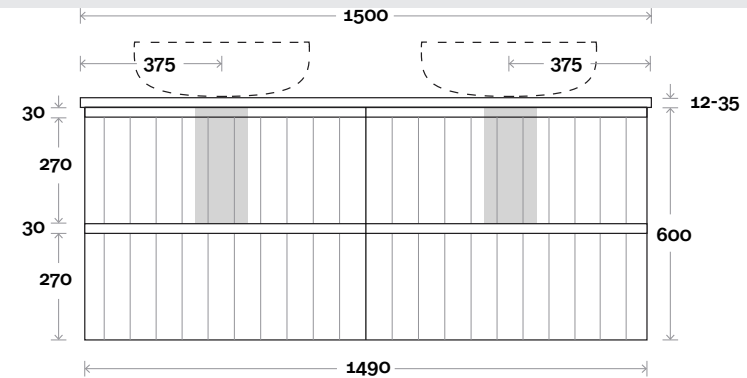

Top Thickness
 Silestone: 20mm
 Caesarstone: 20mm
 Dekton: 12mm
 Symphony: 20mm
 Timber: 30-35mm
 (Above counter only)

Note:
 • Stone & Timber waste centre:
 750mm std (may vary depending on basin)

Plumbing allowance

Top Thickness
 Silestone: 20mm
 Caesarstone: 20mm
 Dekton: 12mm
 Symphony: 20mm
 Timber: 30-35mm
 (Above counter only)

Note:
 • Stone & Timber waste centre:
 375mm std (may vary depending on basin)

Plumbing allowance

Plumbing

Configuration

Kick

Legs

Wallmount

Top Drawer Box

Magnus

Magnus 9 1500mm off centre basin

Top Thickness
 Silestone: 20mm
 Caesarstone: 20mm
 Dekton: 12mm
 Symphony: 20mm
 Timber: 30-35mm
 (Above counter only)

Note:
 • Stone & Timber waste centre:
 375mm std (may vary depending on basin)
 • Left or Right hand Basin