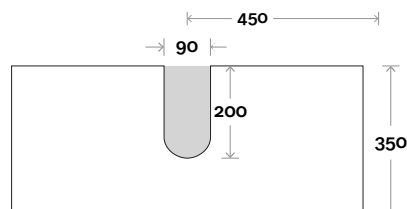

Magnus 3 900mm centre basin

Top Thickness
 Silestone: 20mm
 Caesarstone: 20mm
 Dekton: 12mm
 Symphony: 20mm
 Timber: 30-35mm
 (Above counter only)

Note:
 • Stone & Timber waste centre:
 450mm std (may vary depending on basin)

Plumbing allowance

Plumbing

Configuration

Kick

Legs

Wallmount

Top Drawer Box

Magnus

Magnus 4 1200mm centre basin

Top Thickness
 Silestone: 20mm
 Caesarstone: 20mm
 Dekton: 12mm
 Symphony: 20mm
 Timber: 30-35mm
 (Above counter only)

Note:
 • Stone & Timber waste centre:
 600mm std (may vary depending on basin)