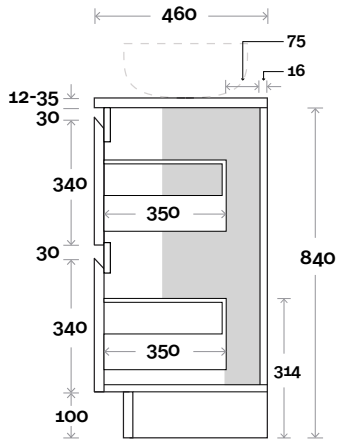

Magnus

Magnus 12 1800mm off centre basin

Top Thickness
Silestone: 20mm
Caesarstone: 20mm
Dekton: 12mm
Symphony: 20mm
Timber: 30-35mm
(Above counter only)

Note:
• Stone & Timber waste centre:
450mm std (may vary depending on basin)
• Left or Right hand Basin
■ Plumbing allowance

Plumbing

Configuration

Kick