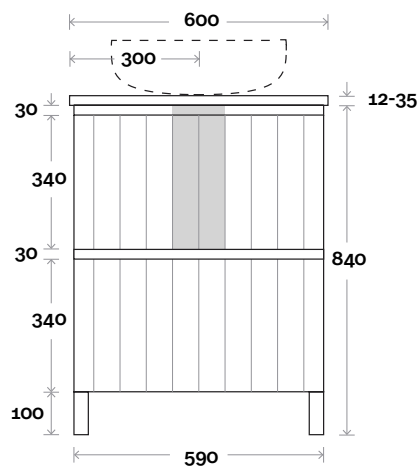

Magnus

Magnus 1 600mm centre basin

Top Thickness
 Silestone: 20mm
 Caesarstone: 20mm
 Dekton: 12mm
 Symphony: 20mm
 Timber: 30-35mm
 (Above counter only)

Note:
 • Stone & Timber waste centre:
 300mm std (may vary depending on basin)

Plumbing allowance

Plumbing

Configuration

Kick

Legs

Wallmount

Top Drawer Box

Magnus

Magnus 2 750mm centre basin

Top Thickness
 Silestone: 20mm
 Caesarstone: 20mm
 Dekton: 12mm
 Symphony: 20mm
 Timber: 30-35mm
 (Above counter only)

Note:
 • Stone & Timber waste centre:
 375mm std (may vary depending on basin)

Magnus 3 900mm centre basin

Top Thickness
 Silestone: 20mm
 Caesarstone: 20mm
 Dekton: 12mm
 Symphony: 20mm
 Timber: 30-35mm
 (Above counter only)

Note:
 • Stone & Timber waste centre:
 450mm std (may vary depending on basin)