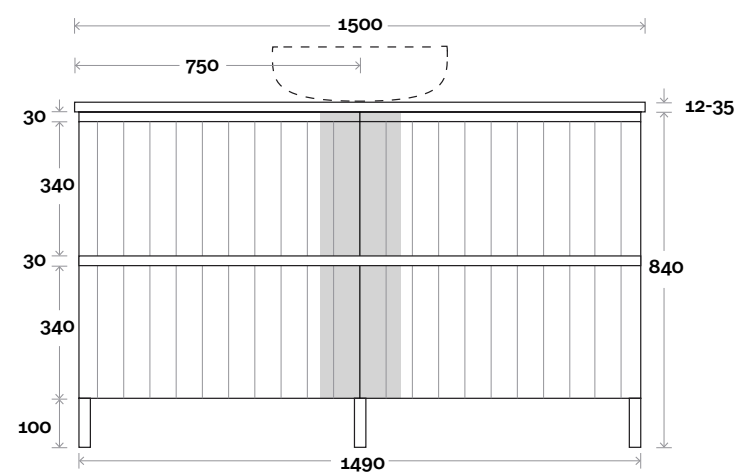

Magnus

Magnus 7 1500mm centre basin

Top Thickness
Silestone: 20mm
Caesarstone: 20mm
Dekton: 12mm
Symphony: 20mm
Timber: 30-35mm
(Above counter only)

Note:
• Stone & Timber waste centre:
750mm std (may vary depending on basin)

Plumbing allowance

Plumbing

Configuration

Kick

Legs

Wallmount

Top Drawer Box