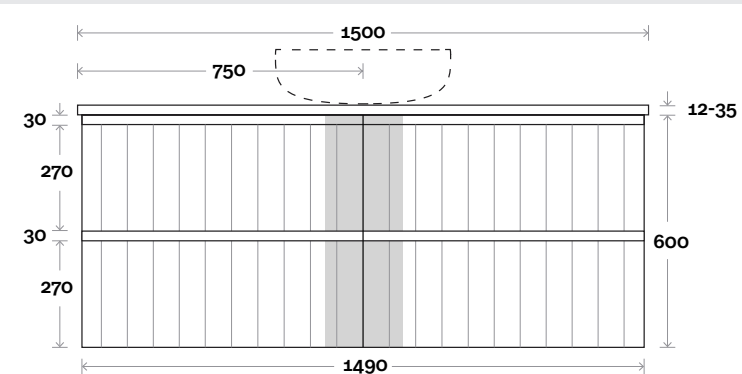

Top Thickness
 Silestone: 20mm
 Caesarstone: 20mm
 Dekton: 12mm
 Symphony: 20mm
 Timber: 30-35mm
 (Above counter only)

Note:
 • Stone & Timber waste centre:
 750mm std (may vary depending on basin)

Plumbing allowance

Plumbing

Configuration

Kick

Legs

Wallmount

Top Drawer Box

Magnus

Magnus 8 1500mm double basin

Top Thickness
 Silestone: 20mm
 Caesarstone: 20mm
 Dekton: 12mm
 Symphony: 20mm
 Timber: 30-35mm
 (Above counter only)

Note:
 • Stone & Timber waste centre:
 375mm std (may vary depending on basin)

Plumbing allowance