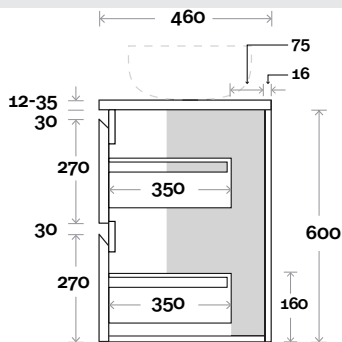

Top Thickness
 Silestone: 20mm
 Caesarstone: 20mm
 Dekton: 12mm
 Symphony: 20mm
 Timber: 30-35mm
 (Above counter only)

Note:
 • Stone & Timber waste centre:
 375mm std (may vary depending on basin)
 • Left or Right hand Basin

Plumbing allowance

Plumbing

Configuration

Kick

Legs

Wallmount

Top Drawer Box

Magnus

Magnus 10 1800mm centre basin

Top Thickness
 Silestone: 20mm
 Caesarstone: 20mm
 Dekton: 12mm
 Symphony: 20mm
 Timber: 30-35mm
 (Above counter only)

Note:
 • Stone & Timber waste centre:
 900mm std (may vary depending on basin)