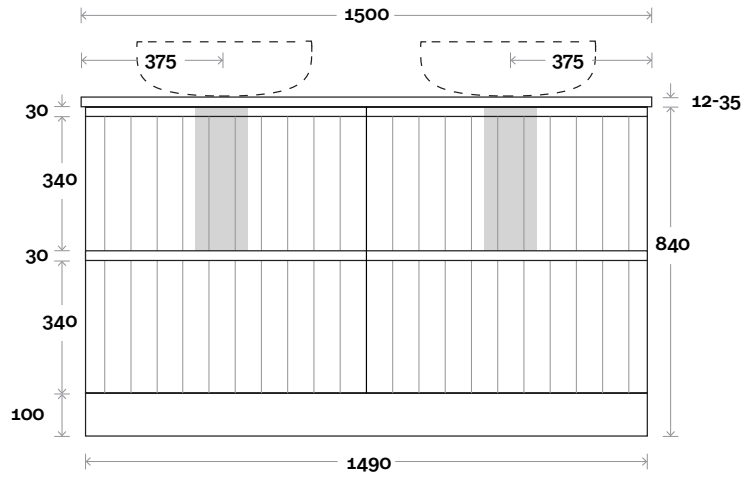

Magnus

Magnus 8 1500mm double basin

Top Thickness
Silestone: 20mm
Caesarstone: 20mm
Dekton: 12mm
Symphony: 20mm
Timber: 30-35mm
(Above counter only)

Note:
• Stone & Timber waste centre:
375mm std (may vary depending on basin)

Plumbing allowance

Plumbing

Configuration

Kick