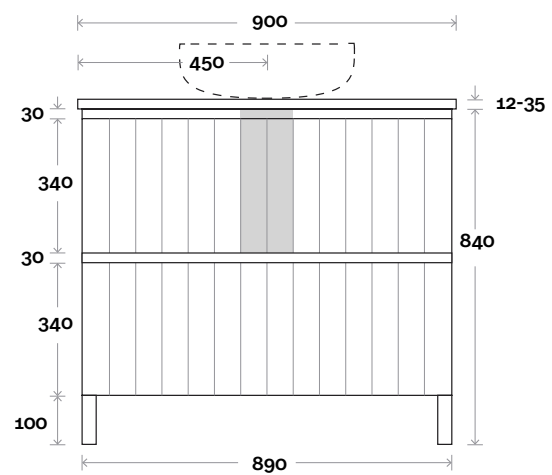

Magnus

Magnus 3 900mm centre basin

Top Thickness
Silestone: 20mm
Caesarstone: 20mm
Dekton: 12mm
Symphony: 20mm
Timber: 30-35mm
(Above counter only)

Note:
• Stone & Timber waste centre:
450mm std (may vary depending on basin)

Plumbing allowance

Plumbing

Configuration

Kick

Legs

Wallmount

Top Drawer Box