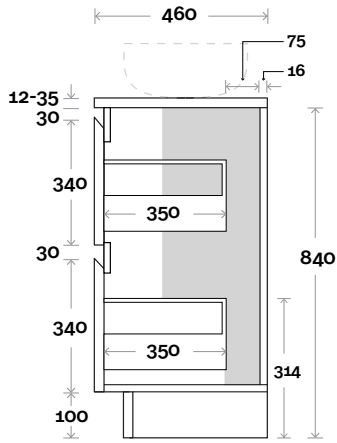

Magnus

Magnus 2 750mm centre basin

Top Thickness
Silestone: 20mm
Caesarstone: 20mm
Dekton: 12mm
Symphony: 20mm
Timber: 30-35mm
(Above counter only)

Note:
• Stone & Timber waste centre:
375mm std (may vary depending on basin)

Plumbing allowance

Plumbing

Configuration

Kick