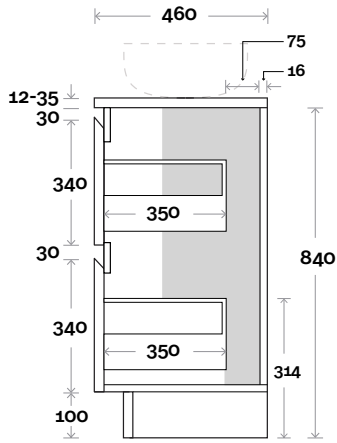

Magnus

Magnus 5 1200mm double basin

Top Thickness
Silestone: 20mm
Caesarstone: 20mm
Dekton: 12mm
Symphony: 20mm
Timber: 30-35mm
(Above counter only)

Note:
• Stone & Timber waste centre:
300mm std (may vary depending on basin)

Plumbing allowance

Plumbing

Configuration

Kick