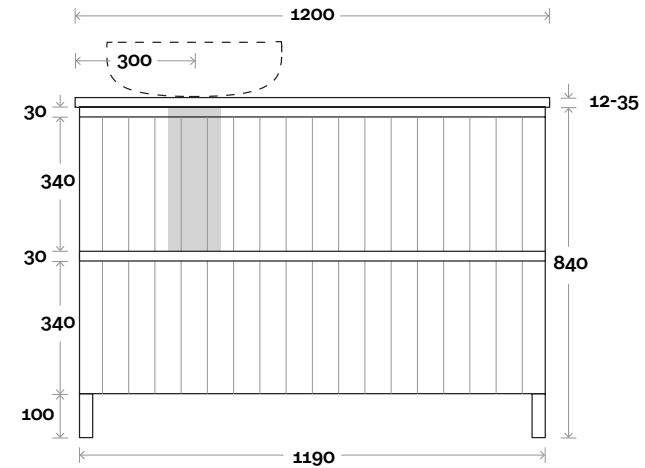

Magnus

Magnus 6 1200mm off centre basin

Top Thickness
Silestone: 20mm
Caesarstone: 20mm
Dekton: 12mm
Symphony: 20mm
Timber: 30-35mm
(Above counter only)

Note:
• Stone & Timber waste centre:
300mm std (may vary depending on basin)
• Left or Right hand Basin
■ Plumbing allowance

Plumbing

Configuration

Kick

Legs

Wallmount

Top Drawer Box