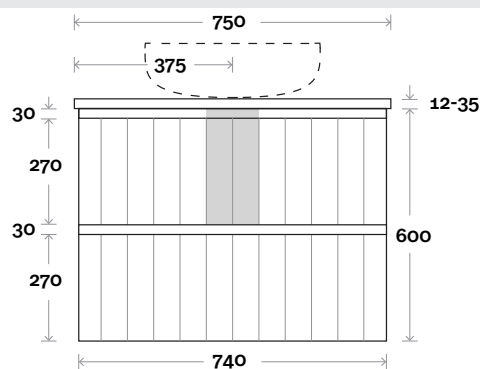

Magnus

Magnus 2 750mm centre basin

Top Thickness
Silestone: 20mm
Caesarstone: 20mm
Dekton: 12mm
Symphony: 20mm
Timber: 30-35mm
(Above counter only)

Note:
• Stone & Timber waste centre:
375mm std (may vary depending on basin)

Plumbing allowance

Plumbing

Configuration

Kick

Legs

Wallmount

Top Drawer Box