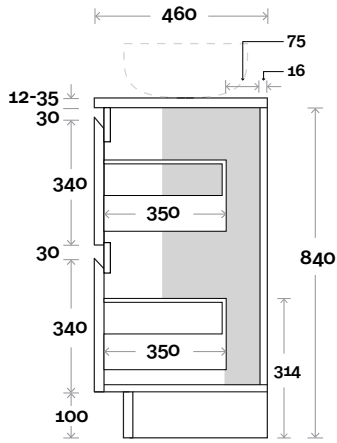

Magnus

Magnus 9 1500mm off centre basin

Top Thickness
Silestone: 20mm
Caesarstone: 20mm
Dekton: 12mm
Symphony: 20mm
Timber: 30-35mm
(Above counter only)

Note:
• Stone & Timber waste centre:
375mm std (may vary depending on basin)
• Left or Right hand Basin

Plumbing allowance

Plumbing

Configuration

Kick