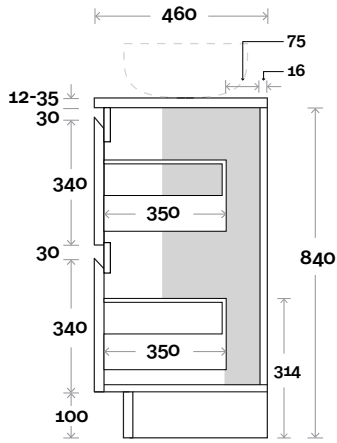

Magnus

Magnus 1 600mm centre basin

Top Thickness
Silestone: 20mm
Caesarstone: 20mm
Dekton: 12mm
Symphony: 20mm
Timber: 30-35mm
(Above counter only)

Note:
• Stone & Timber waste centre:
300mm std (may vary depending on basin)

Plumbing allowance

Plumbing

Configuration

Kick