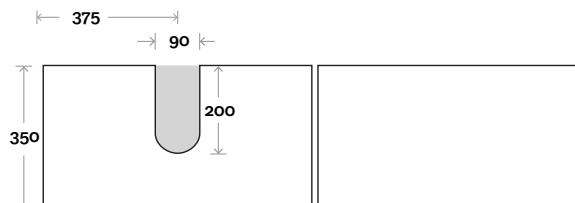

Top Drawer Box