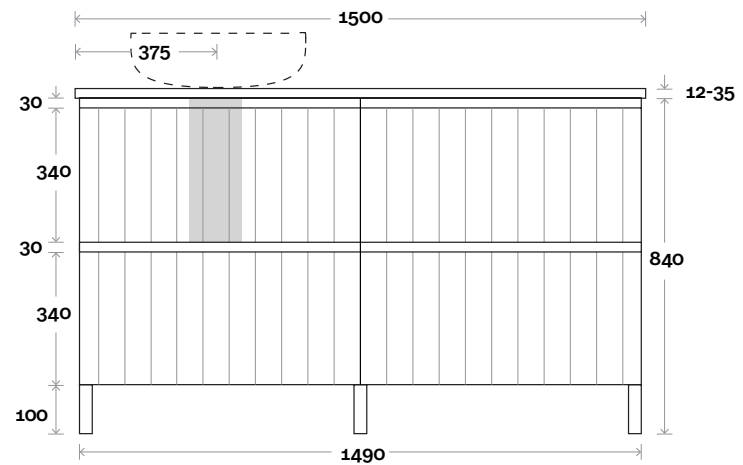

Top Thickness
 Silestone: 20mm
 Caesarstone: 20mm
 Dekton: 12mm
 Symphony: 20mm
 Timber: 30-35mm
 (Above counter only)

Note:
 • Stone & Timber waste centre:
 375mm std (may vary depending on basin)
 • Left or Right hand Basin

Plumbing allowance

Plumbing

Configuration

Kick

Legs

Wallmount

Top Drawer Box

Magnus

Magnus 10 1800mm centre basin

Top Thickness
 Silestone: 20mm
 Caesarstone: 20mm
 Dekton: 12mm
 Symphony: 20mm
 Timber: 30-35mm
 (Above counter only)

Note:
 • Stone & Timber waste centre:
 900mm std (may vary depending on basin)