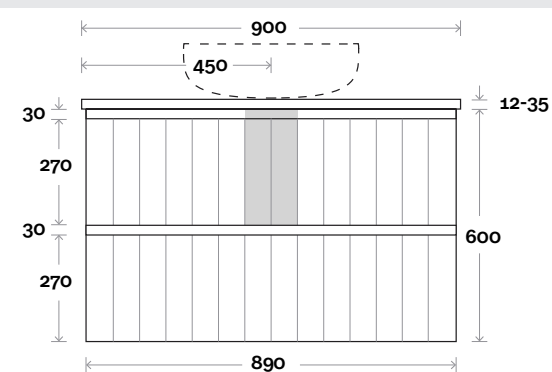

Magnus

Magnus 3 900mm centre basin

Top Thickness
Silestone: 20mm
Caesarstone: 20mm
Dekton: 12mm
Symphony: 20mm
Timber: 30-35mm
(Above counter only)

Note:
• Stone & Timber waste centre:
450mm std (may vary depending on basin)

Plumbing allowance

Plumbing

Configuration

Kick

Legs

Wallmount

Top Drawer Box