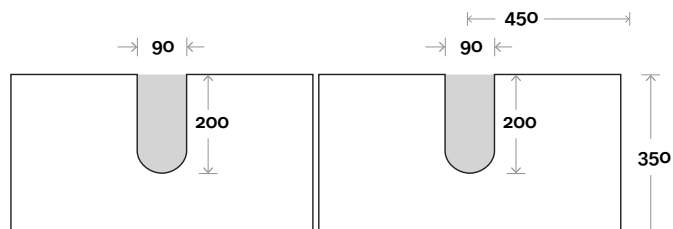

Magnus 11 1800mm double basin

Top Thickness
 Silestone: 20mm
 Caesarstone: 20mm
 Dekton: 12mm
 Symphony: 20mm
 Timber: 30-35mm
 (Above counter only)

Note:
 • Stone & Timber waste centre:
 450mm std (may vary depending on basin)

Plumbing allowance

Plumbing

Configuration

Kick

Legs

Wallmount

Top Drawer Box

Magnus

Magnus 12 1800mm off centre basin

Top Thickness
 Silestone: 20mm
 Caesarstone: 20mm
 Dekton: 12mm
 Symphony: 20mm
 Timber: 30-35mm
 (Above counter only)

Note:
 • Stone & Timber waste centre:
 450mm std (may vary depending on basin)
 • Left or Right hand Basin
 ■ Plumbing allowance