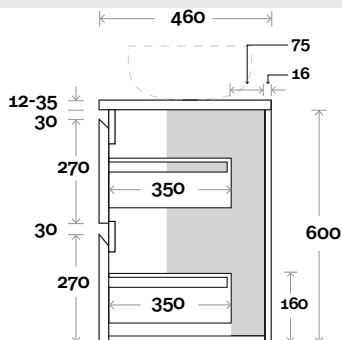

Magnus 2 750mm centre basin

Top Thickness
 Silestone: 20mm
 Caesarstone: 20mm
 Dekton: 12mm
 Symphony: 20mm
 Timber: 30-35mm
 (Above counter only)

Note:
 • Stone & Timber waste centre:
 375mm std (may vary depending on basin)

Plumbing allowance

Plumbing

Configuration

Kick

Legs

Wallmount

Top Drawer Box

Magnus

Magnus 3 900mm centre basin

Top Thickness
 Silestone: 20mm
 Caesarstone: 20mm
 Dekton: 12mm
 Symphony: 20mm
 Timber: 30-35mm
 (Above counter only)

Note:
 • Stone & Timber waste centre:
 450mm std (may vary depending on basin)