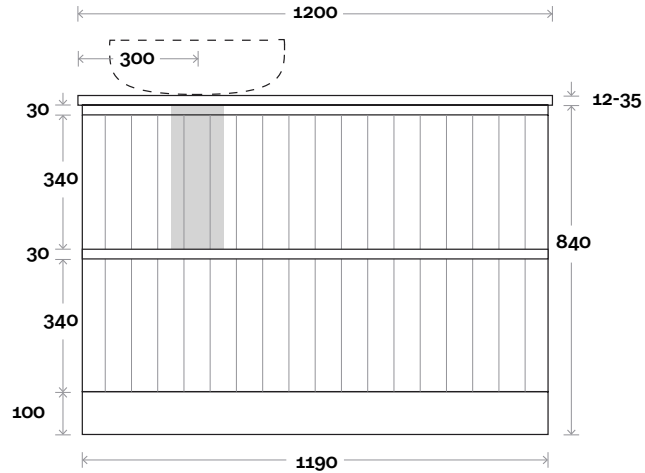

Magnus

Magnus 6 1200mm off centre basin

Top Thickness
Silestone: 20mm
Caesarstone: 20mm
Dekton: 12mm
Symphony: 20mm
Timber: 30-35mm
(Above counter only)

Note:
• Stone & Timber waste centre:
300mm std (may vary depending on basin)
• Left or Right hand Basin
■ Plumbing allowance

Plumbing

Configuration

Kick