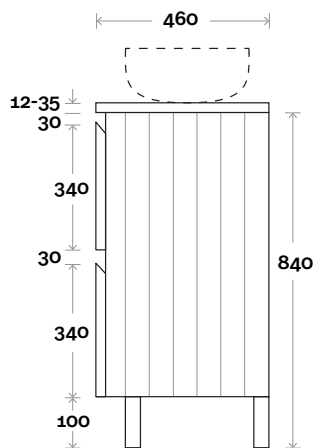

Magnus

Magnus 7 1500mm centre basin

Top Thickness
Silestone: 20mm
Caesarstone: 20mm
Dekton: 12mm
Symphony: 20mm
Timber: 30-35mm
(Above counter only)

Note:
• Stone & Timber waste centre:
750mm std (may vary depending on basin)

Plumbing allowance

Plumbing

Configuration

Kick

Legs

Wallmount

Top Drawer Box