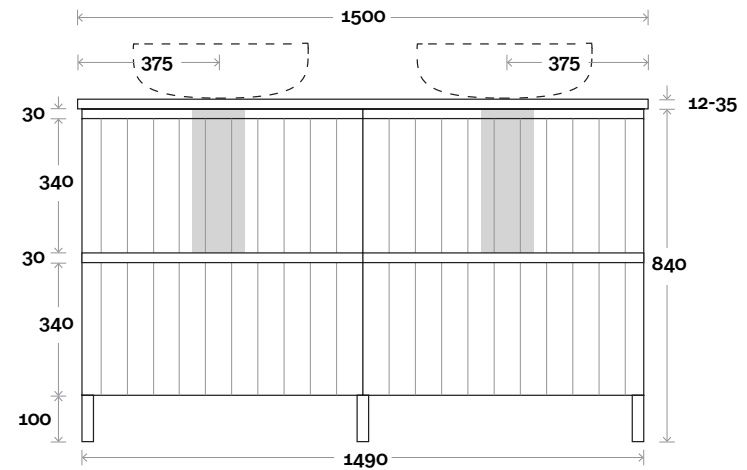

Magnus

Magnus 8 1500mm double basin

Top Thickness
Silestone: 20mm
Caesarstone: 20mm
Dekton: 12mm
Symphony: 20mm
Timber: 30-35mm
(Above counter only)

Note:
• Stone & Timber waste centre:
375mm std (may vary depending on basin)

Plumbing allowance

Plumbing

Configuration

Kick

Legs

Wallmount

Top Drawer Box