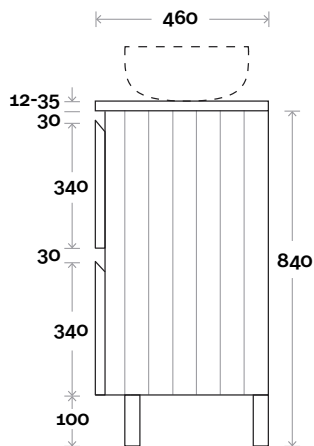

Top Thickness
 Silestone: 20mm
 Caesarstone: 20mm
 Dekton: 12mm
 Symphony: 20mm
 Timber: 30-35mm
 (Above counter only)

Note:
 • Stone & Timber waste centre:
 375mm std (may vary depending on basin)
 • Left or Right hand Basin

Magnus 10 1800mm centre basin

Top Thickness
 Silestone: 20mm
 Caesarstone: 20mm
 Dekton: 12mm
 Symphony: 20mm
 Timber: 30-35mm
 (Above counter only)

Note:
 • Stone & Timber waste centre:
 900mm std (may vary depending on basin)

Plumbing allowance

Plumbing

Configuration

Kick

Legs

Wallmount

Top Drawer Box

Magnus

Magnus 11 1800mm double basin

Top Thickness
 Silestone: 20mm
 Caesarstone: 20mm
 Dekton: 12mm
 Symphony: 20mm
 Timber: 30-35mm
 (Above counter only)

Note:
 • Stone & Timber waste centre:
 450mm std (may vary depending on basin)