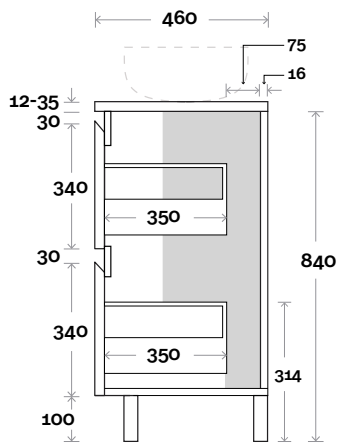

Magnus 6 1200mm off centre basin

Top Thickness
 Silestone: 20mm
 Caesarstone: 20mm
 Dekton: 12mm
 Symphony: 20mm
 Timber: 30-35mm
 (Above counter only)

Note:
 • Stone & Timber waste centre:
 300mm std (may vary depending on basin)
 • Left or Right hand Basin
 ■ Plumbing allowance

Plumbing

Configuration

Kick

Legs

Wallmount

Top Drawer Box

Magnus

Magnus 7 1500mm centre basin