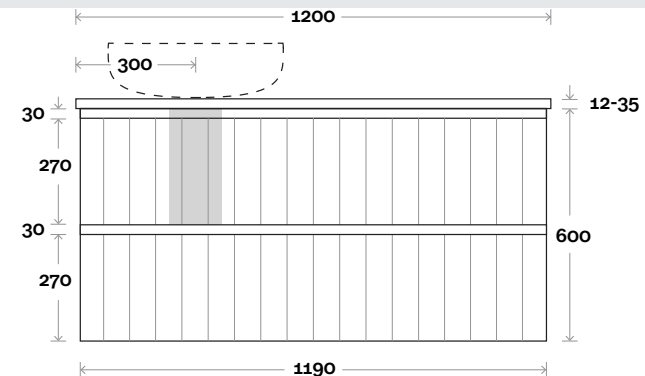

Magnus 6 1200mm off centre basin

Top Thickness
 Silestone: 20mm
 Caesarstone: 20mm
 Dekton: 12mm
 Symphony: 20mm
 Timber: 30-35mm
 (Above counter only)

Note:
 • Stone & Timber waste centre:
 300mm std (may vary depending on basin)
 • Left or Right hand Basin
 ■ Plumbing allowance

Plumbing

Configuration

Kick

Legs

Wallmount

Top Drawer Box

Magnus

Magnus 7 1500mm centre basin

Top Thickness
 Silestone: 20mm
 Caesarstone: 20mm
 Dekton: 12mm
 Symphony: 20mm
 Timber: 30-35mm
 (Above counter only)

Note:
 • Stone & Timber waste centre:
 750mm std (may vary depending on basin)

Plumbing allowance