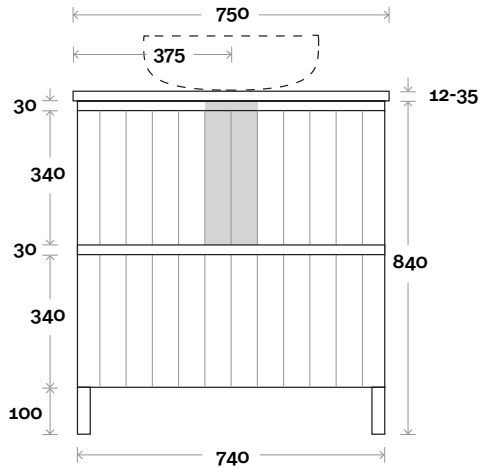

Magnus

Magnus 2 750mm centre basin

Top Thickness
Silestone: 20mm
Caesarstone: 20mm
Dekton: 12mm
Symphony: 20mm
Timber: 30-35mm
(Above counter only)

Note:
• Stone & Timber waste centre:
375mm std (may vary depending on basin)

Plumbing allowance

Plumbing

Configuration

Kick

Legs

Wallmount

Top Drawer Box