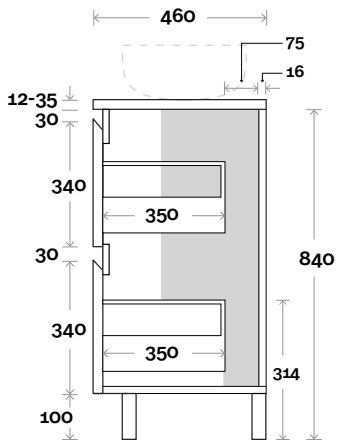

Top Thickness
 Silestone: 20mm
 Caesarstone: 20mm
 Dekton: 12mm
 Symphony: 20mm
 Timber: 30-35mm
 (Above counter only)

Note:
 • Stone & Timber waste centre:
 375mm std (may vary depending on basin)
 • Left or Right hand Basin

Plumbing allowance

Plumbing

Configuration

Kick

Legs

Wallmount

Top Drawer Box

Magnus

Magnus 10 1800mm centre basin

Top Thickness
 Silestone: 20mm
 Caesarstone: 20mm
 Dekton: 12mm
 Symphony: 20mm
 Timber: 30-35mm
 (Above counter only)

Note:
 • Stone & Timber waste centre:
 900mm std (may vary depending on basin)