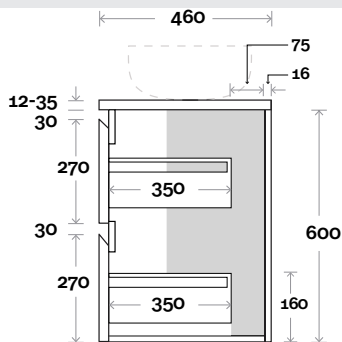

Magnus 5 1200mm double basin

Top Thickness
 Silestone: 20mm
 Caesarstone: 20mm
 Dekton: 12mm
 Symphony: 20mm
 Timber: 30-35mm
 (Above counter only)

Note:
 • Stone & Timber waste centre:
 300mm std (may vary depending on basin)

Plumbing allowance

Plumbing

Configuration

Kick

Legs

Wallmount

Top Drawer Box

Magnus

Magnus 6 1200mm off centre basin

Top Thickness
 Silestone: 20mm
 Caesarstone: 20mm
 Dekton: 12mm
 Symphony: 20mm
 Timber: 30-35mm
 (Above counter only)

Note:
 • Stone & Timber waste centre:
 300mm std (may vary depending on basin)
 • Left or Right hand Basin
 ■ Plumbing allowance