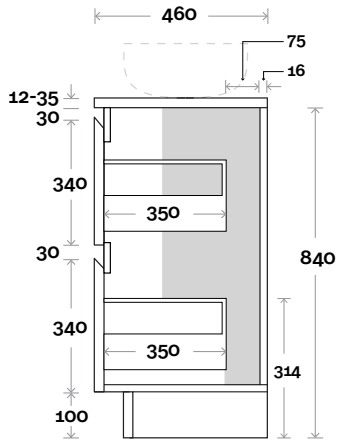

Magnus 4 1200mm centre basin

Top Thickness
 Silestone: 20mm
 Caesarstone: 20mm
 Dekton: 12mm
 Symphony: 20mm
 Timber: 30-35mm
 (Above counter only)

Note:
 • Stone & Timber waste centre:
 600mm std (may vary depending on basin)

Plumbing allowance

Plumbing

Configuration

Kick

Legs

Wallmount

Top Drawer Box

Magnus

Magnus 5 1200mm double basin

Top Thickness
 Silestone: 20mm
 Caesarstone: 20mm
 Dekton: 12mm
 Symphony: 20mm
 Timber: 30-35mm
 (Above counter only)

Note:
 • Stone & Timber waste centre:
 300mm std (may vary depending on basin)