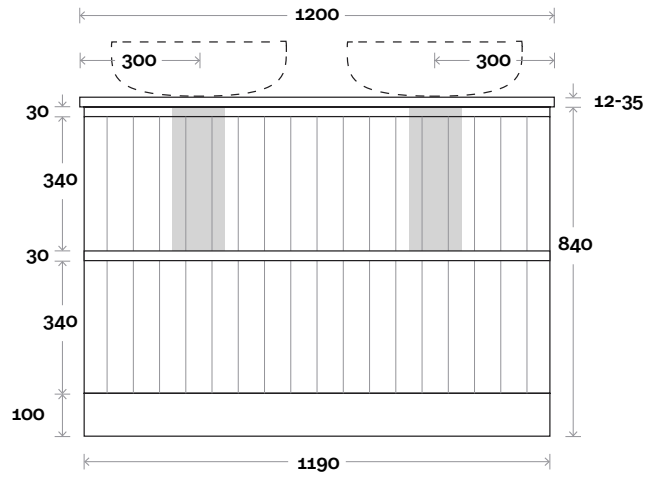

Magnus

Magnus 5 1200mm double basin

Top Thickness
Silestone: 20mm
Caesarstone: 20mm
Dekton: 12mm
Symphony: 20mm
Timber: 30-35mm
(Above counter only)

Note:
• Stone & Timber waste centre:
300mm std (may vary depending on basin)

Plumbing allowance

Plumbing

Configuration

Kick