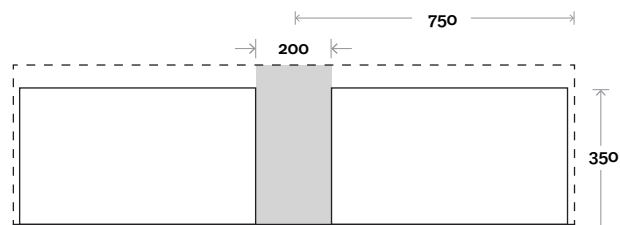

Top Thickness
 Silestone: 20mm
 Caesarstone: 20mm
 Dekton: 12mm
 Symphony: 20mm
 Timber: 30-35mm
 (Above counter only)

Note:
 • Stone & Timber waste centre:
 750mm std (may vary depending on basin)

Plumbing allowance

Plumbing

Configuration

Kick

Legs

Wallmount

Top Drawer Box

Magnus

Magnus 8 1500mm double basin

Top Thickness
 Silestone: 20mm
 Caesarstone: 20mm
 Dekton: 12mm
 Symphony: 20mm
 Timber: 30-35mm
 (Above counter only)

Note:
 • Stone & Timber waste centre:
 375mm std (may vary depending on basin)

Plumbing allowance