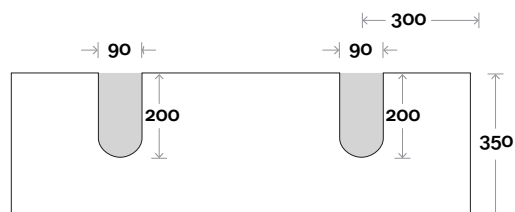

Magnus 5 1200mm double basin

Top Thickness
 Silestone: 20mm
 Caesarstone: 20mm
 Dekton: 12mm
 Symphony: 20mm
 Timber: 30-35mm
 (Above counter only)

Note:
 • Stone & Timber waste centre:
 300mm std (may vary depending on basin)

Plumbing allowance

Plumbing

Configuration

Kick

Legs

Wallmount

Top Drawer Box

Magnus

Magnus 6 1200mm off centre basin

Top Thickness
 Silestone: 20mm
 Caesarstone: 20mm
 Dekton: 12mm
 Symphony: 20mm
 Timber: 30-35mm
 (Above counter only)

Note:
 • Stone & Timber waste centre:
 300mm std (may vary depending on basin)
 • Left or Right hand Basin
 ■ Plumbing allowance