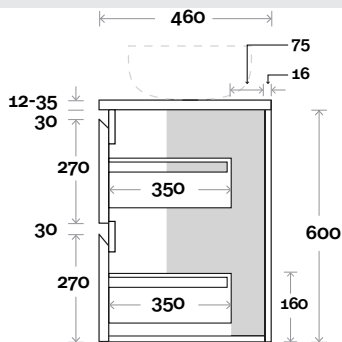

Magnus 4 1200mm centre basin

Top Thickness
 Silestone: 20mm
 Caesarstone: 20mm
 Dekton: 12mm
 Symphony: 20mm
 Timber: 30-35mm
 (Above counter only)

Note:
 • Stone & Timber waste centre:
 600mm std (may vary depending on basin)

Plumbing allowance

Plumbing

Configuration

Kick

Legs

Wallmount

Top Drawer Box

Magnus

Magnus 5 1200mm double basin

Top Thickness
 Silestone: 20mm
 Caesarstone: 20mm
 Dekton: 12mm
 Symphony: 20mm
 Timber: 30-35mm
 (Above counter only)

Note:
 • Stone & Timber waste centre:
 300mm std (may vary depending on basin)