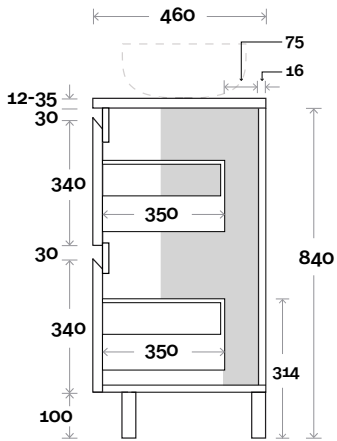

Magnus 4 1200mm centre basin

Top Thickness
 Silestone: 20mm
 Caesarstone: 20mm
 Dekton: 12mm
 Symphony: 20mm
 Timber: 30-35mm
 (Above counter only)

Note:
 • Stone & Timber waste centre:
 600mm std (may vary depending on basin)

Plumbing allowance

Plumbing

Configuration

Kick

Legs

Wallmount

Top Drawer Box

Magnus

Magnus 5 1200mm double basin

Top Thickness
 Silestone: 20mm
 Caesarstone: 20mm
 Dekton: 12mm
 Symphony: 20mm
 Timber: 30-35mm
 (Above counter only)

Note:
 • Stone & Timber waste centre:
 300mm std (may vary depending on basin)