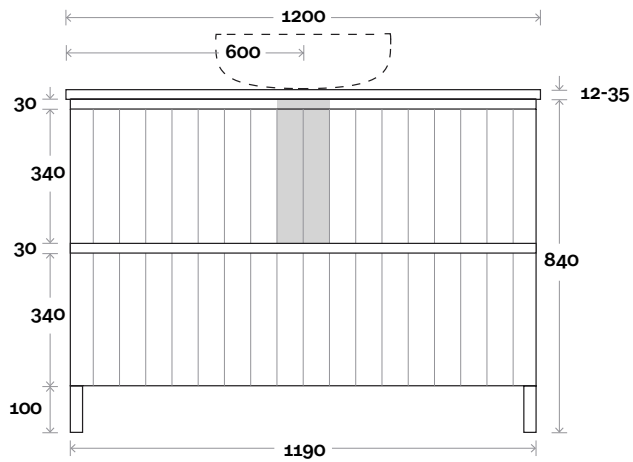

Magnus

Magnus 4 1200mm centre basin

Top Thickness
Silestone: 20mm
Caesarstone: 20mm
Dekton: 12mm
Symphony: 20mm
Timber: 30-35mm
(Above counter only)

Note:
• Stone & Timber waste centre:
600mm std (may vary depending on basin)

Plumbing allowance

Plumbing

Configuration

Kick

Legs

Wallmount

Top Drawer Box