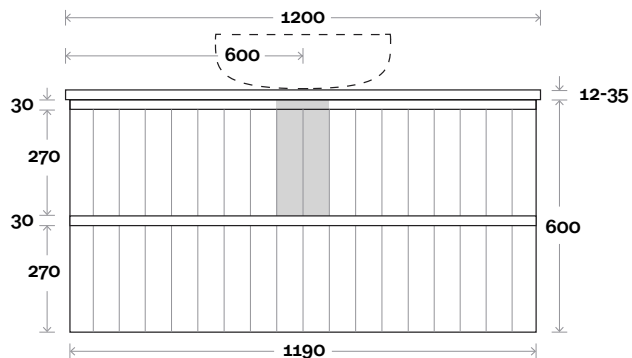

Magnus

Magnus 4 1200mm centre basin

Top Thickness
Silestone: 20mm
Caesarstone: 20mm
Dekton: 12mm
Symphony: 20mm
Timber: 30-35mm
(Above counter only)

Note:
• Stone & Timber waste centre:
600mm std (may vary depending on basin)

Plumbing allowance

Plumbing

Configuration

Kick

Legs

Wallmount

Top Drawer Box