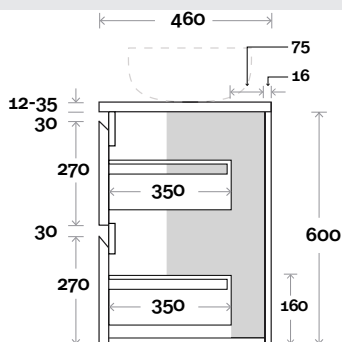

Magnus

Magnus 1 600mm centre basin

Top Thickness
 Silestone: 20mm
 Caesarstone: 20mm
 Dekton: 12mm
 Symphony: 20mm
 Timber: 30-35mm
 (Above counter only)

Note:
 • Stone & Timber waste centre:
 300mm std (may vary depending on basin)

Plumbing allowance

Plumbing

Configuration

Kick

Legs

Wallmount

Top Drawer Box

Magnus

Magnus 2 750mm centre basin

Top Thickness
 Silestone: 20mm
 Caesarstone: 20mm
 Dekton: 12mm
 Symphony: 20mm
 Timber: 30-35mm
 (Above counter only)

Note:
 • Stone & Timber waste centre:
 375mm std (may vary depending on basin)