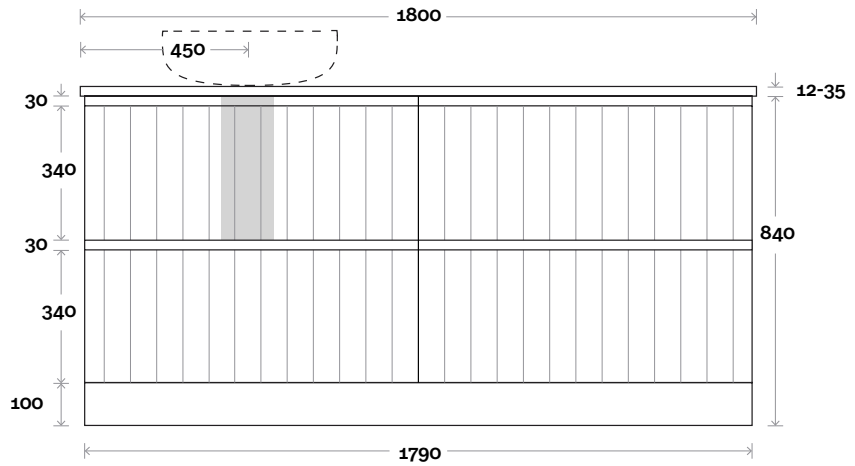

Magnus

Magnus 12 1800mm off centre basin

Top Thickness
Silestone: 20mm
Caesarstone: 20mm
Dekton: 12mm
Symphony: 20mm
Timber: 30-35mm
(Above counter only)

Note:
• Stone & Timber waste centre:
450mm std (may vary depending on basin)
• Left or Right hand Basin
■ Plumbing allowance

Plumbing

Configuration

Kick