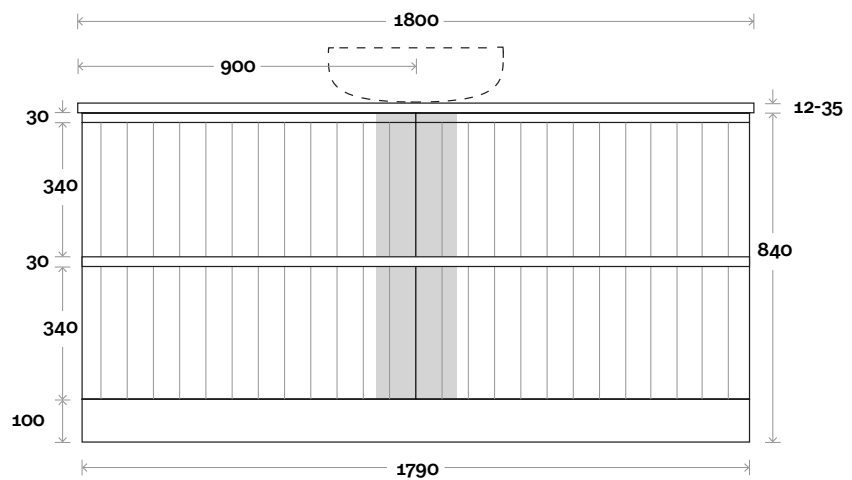

Magnus

Magnus 10 1800mm centre basin

Top Thickness
Silestone: 20mm
Caesarstone: 20mm
Dekton: 12mm
Symphony: 20mm
Timber: 30-35mm
(Above counter only)

Note:
• Stone & Timber waste centre:
900mm std (may vary depending on basin)

Plumbing allowance

Plumbing

Configuration

Kick