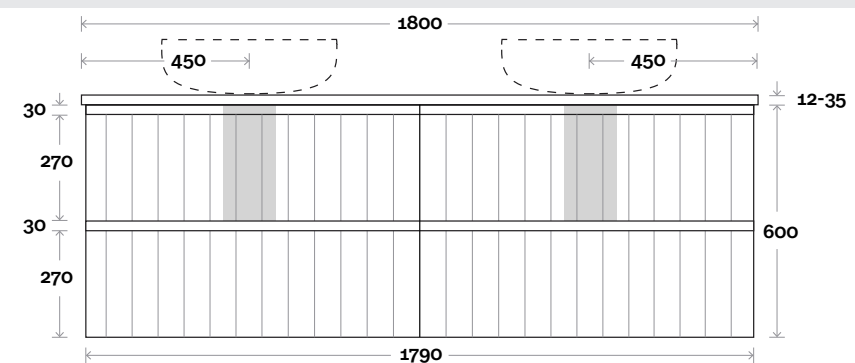

Magnus 11 1800mm double basin

Top Thickness
 Silestone: 20mm
 Caesarstone: 20mm
 Dekton: 12mm
 Symphony: 20mm
 Timber: 30-35mm
 (Above counter only)

Note:
 • Stone & Timber waste centre:
 450mm std (may vary depending on basin)

Plumbing allowance

Plumbing

Configuration

Kick

Legs

Wallmount

Top Drawer Box

Magnus

Magnus 12 1800mm off centre basin

Top Thickness
 Silestone: 20mm
 Caesarstone: 20mm
 Dekton: 12mm
 Symphony: 20mm
 Timber: 30-35mm
 (Above counter only)

Note:
 • Stone & Timber waste centre:
 450mm std (may vary depending on basin)
 • Left or Right hand Basin
 ■ Plumbing allowance