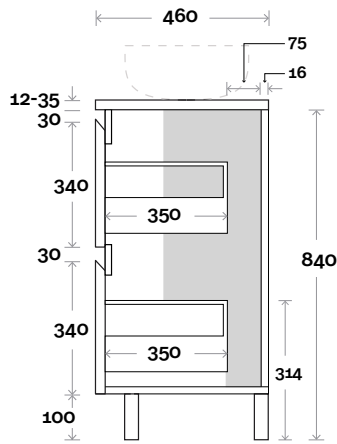

Magnus

Magnus 12 1800mm off centre basin

Top Thickness
Silestone: 20mm
Caesarstone: 20mm
Dekton: 12mm
Symphony: 20mm
Timber: 30-35mm
(Above counter only)

Note:
• Stone & Timber waste centre:
450mm std (may vary depending on basin)
• Left or Right hand Basin
■ Plumbing allowance

Plumbing

Configuration

Kick

Legs

Wallmount

Top Drawer Box