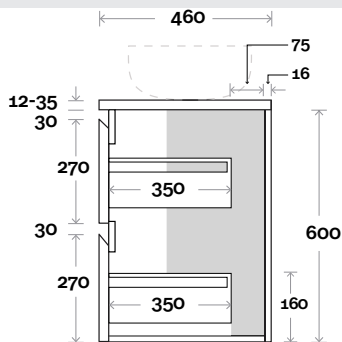

Top Thickness
 Silestone: 20mm
 Caesarstone: 20mm
 Dekton: 12mm
 Symphony: 20mm
 Timber: 30-35mm
 (Above counter only)

Note:
 • Stone & Timber waste centre:
 375mm std (may vary depending on basin)

Plumbing allowance

Plumbing

Configuration

Kick

Legs

Wallmount

Top Drawer Box

Magnus

Magnus 9 1500mm off centre basin

Top Thickness
 Silestone: 20mm
 Caesarstone: 20mm
 Dekton: 12mm
 Symphony: 20mm
 Timber: 30-35mm
 (Above counter only)

Note:
 • Stone & Timber waste centre:
 375mm std (may vary depending on basin)
 • Left or Right hand Basin