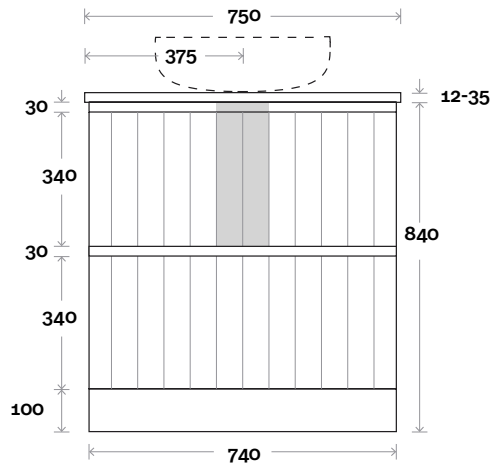

Magnus

Magnus 2 750mm centre basin

Top Thickness
Silestone: 20mm
Caesarstone: 20mm
Dekton: 12mm
Symphony: 20mm
Timber: 30-35mm
(Above counter only)

Note:
• Stone & Timber waste centre:
375mm std (may vary depending on basin)

Plumbing allowance

Plumbing

Configuration

Kick