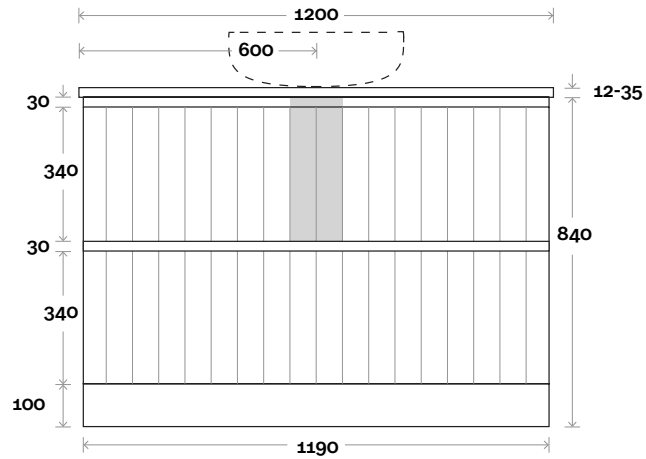

Magnus

Magnus 4 1200mm centre basin

Top Thickness
Silestone: 20mm
Caesarstone: 20mm
Dekton: 12mm
Symphony: 20mm
Timber: 30-35mm
(Above counter only)

Note:
• Stone & Timber waste centre:
600mm std (may vary depending on basin)

Plumbing allowance

Plumbing

Configuration

Kick