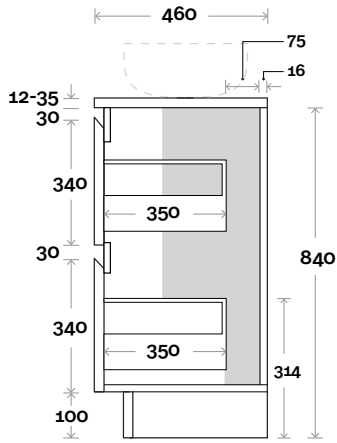

Top Thickness
 Silestone: 20mm
 Caesarstone: 20mm
 Dekton: 12mm
 Symphony: 20mm
 Timber: 30-35mm
 (Above counter only)

Note:
 • Stone & Timber waste centre:
 750mm std (may vary depending on basin)

Plumbing allowance

Top Thickness
 Silestone: 20mm
 Caesarstone: 20mm
 Dekton: 12mm
 Symphony: 20mm
 Timber: 30-35mm
 (Above counter only)

Note:
 • Stone & Timber waste centre:
 375mm std (may vary depending on basin)

Plumbing allowance

Plumbing

Configuration

Kick

Legs

Wallmount

Top Drawer Box

Magnus

Magnus 9 1500mm off centre basin

Top Thickness
 Silestone: 20mm
 Caesarstone: 20mm
 Dekton: 12mm
 Symphony: 20mm
 Timber: 30-35mm
 (Above counter only)

Note:
 • Stone & Timber waste centre:
 375mm std (may vary depending on basin)
 • Left or Right hand Basin