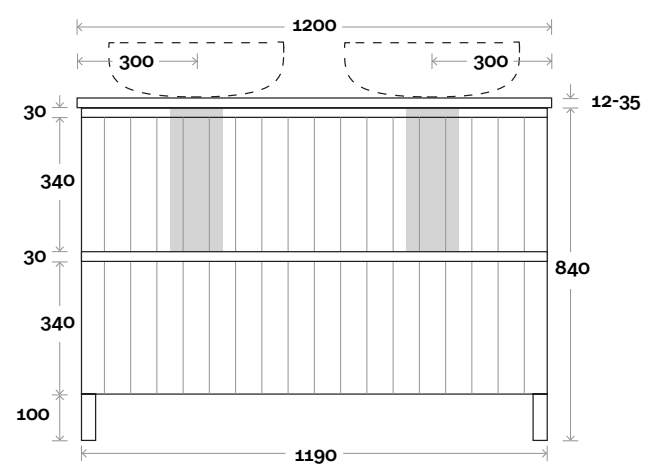

Magnus

Magnus 5 1200mm double basin

Top Thickness
Silestone: 20mm
Caesarstone: 20mm
Dekton: 12mm
Symphony: 20mm
Timber: 30-35mm
(Above counter only)

Note:
• Stone & Timber waste centre:
300mm std (may vary depending on basin)

Plumbing allowance

Plumbing

Configuration

Kick

Legs

Wallmount

Top Drawer Box