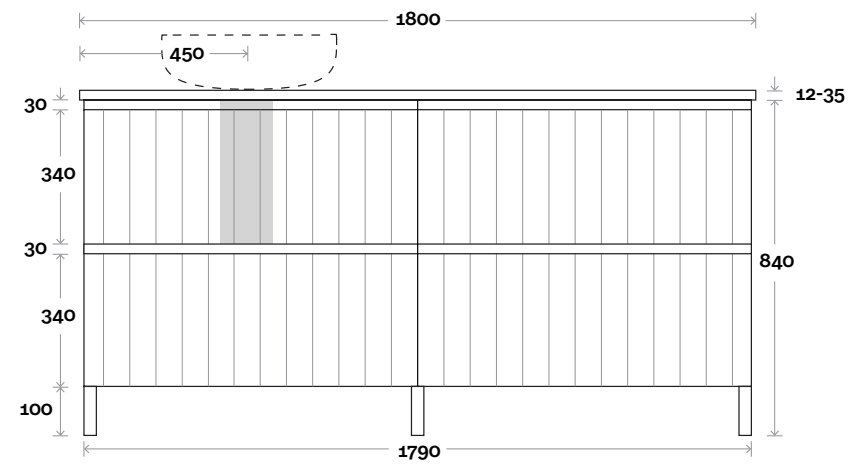

Magnus

Magnus 12 1800mm off centre basin

Top Thickness
Silestone: 20mm
Caesarstone: 20mm
Dekton: 12mm
Symphony: 20mm
Timber: 30-35mm
(Above counter only)

Note:
• Stone & Timber waste centre:
450mm std (may vary depending on basin)
• Left or Right hand Basin
■ Plumbing allowance

Plumbing

Configuration

Kick

Legs

Wallmount

Top Drawer Box