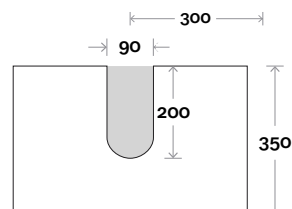

Top Drawer Box