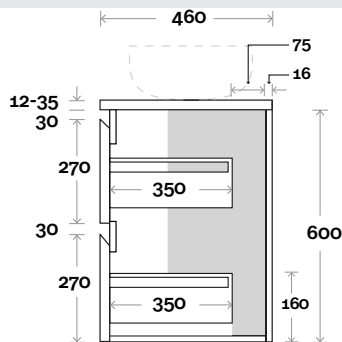

Magnus 12 1800mm off centre basin

Top Thickness
 Silestone: 20mm
 Caesarstone: 20mm
 Dekton: 12mm
 Symphony: 20mm
 Timber: 30-35mm
 (Above counter only)

Note:
 • Stone & Timber waste centre:
 450mm std (may vary depending on basin)
 • Left or Right hand Basin
 ■ Plumbing allowance

Plumbing

Configuration

Kick

Legs

Wallmount

Top Drawer Box