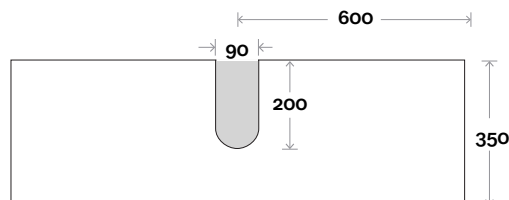

Top Drawer Box