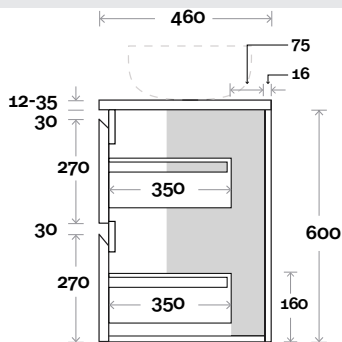

Magnus 11 1800mm double basin

Top Thickness
 Silestone: 20mm
 Caesarstone: 20mm
 Dekton: 12mm
 Symphony: 20mm
 Timber: 30-35mm
 (Above counter only)

Note:
 • Stone & Timber waste centre:
 450mm std (may vary depending on basin)

Plumbing allowance

Plumbing

Configuration

Kick

Legs

Wallmount

Top Drawer Box

Magnus

Magnus 12 1800mm off centre basin

Top Thickness
 Silestone: 20mm
 Caesarstone: 20mm
 Dekton: 12mm
 Symphony: 20mm
 Timber: 30-35mm
 (Above counter only)

Note:
 • Stone & Timber waste centre:
 450mm std (may vary depending on basin)
 • Left or Right hand Basin
 ■ Plumbing allowance