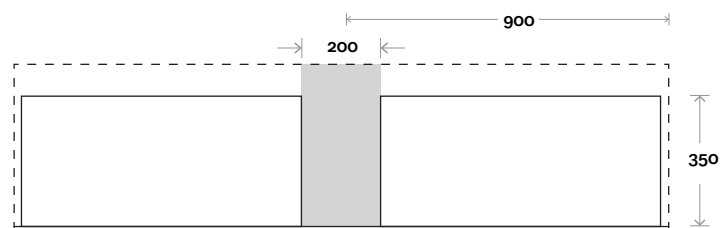

Plumbing allowance

Plumbing

Configuration

Kick

Legs

Wallmount

Top Drawer Box

Magnus