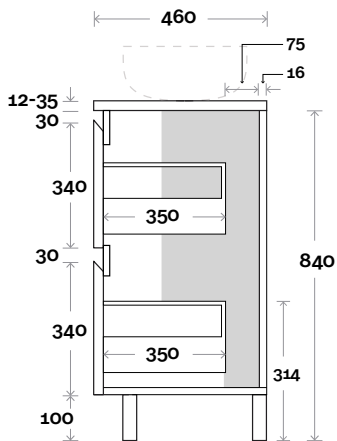

Magnus 11 1800mm double basin

Top Thickness
 Silestone: 20mm
 Caesarstone: 20mm
 Dekton: 12mm
 Symphony: 20mm
 Timber: 30-35mm
 (Above counter only)

Note:
 • Stone & Timber waste centre:
 450mm std (may vary depending on basin)

Plumbing allowance

Plumbing

Configuration

Kick

Legs

Wallmount

Top Drawer Box

Magnus

Magnus 12 1800mm off centre basin

Top Thickness
 Silestone: 20mm
 Caesarstone: 20mm
 Dekton: 12mm
 Symphony: 20mm
 Timber: 30-35mm
 (Above counter only)

Note:
 • Stone & Timber waste centre:
 450mm std (may vary depending on basin)
 • Left or Right hand Basin
 ■ Plumbing allowance