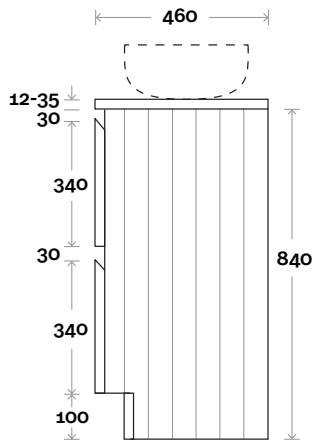

Magnus

Magnus 7 1500mm centre basin

Top Thickness
Silestone: 20mm
Caesarstone: 20mm
Dekton: 12mm
Symphony: 20mm
Timber: 30-35mm
(Above counter only)

Note:
• Stone & Timber waste centre:
750mm std (may vary depending on basin)

Plumbing allowance

Plumbing

Configuration

Kick