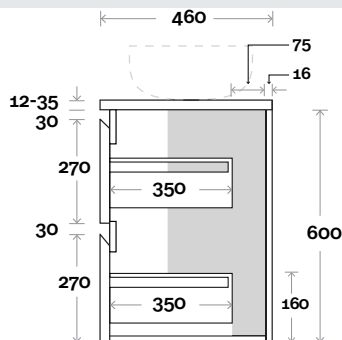

Magnus 6 1200mm off centre basin

Top Thickness
 Silestone: 20mm
 Caesarstone: 20mm
 Dekton: 12mm
 Symphony: 20mm
 Timber: 30-35mm
 (Above counter only)

Note:
 • Stone & Timber waste centre:
 300mm std (may vary depending on basin)
 • Left or Right hand Basin
 ■ Plumbing allowance

Plumbing

Configuration

Kick

Legs

Wallmount

Top Drawer Box

Magnus

Magnus 7 1500mm centre basin

Top Thickness
 Silestone: 20mm
 Caesarstone: 20mm
 Dekton: 12mm
 Symphony: 20mm
 Timber: 30-35mm
 (Above counter only)

Note:
 • Stone & Timber waste centre:
 750mm std (may vary depending on basin)

Plumbing allowance