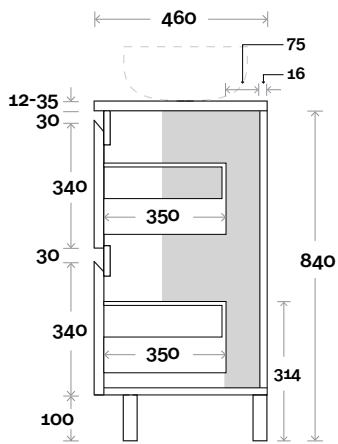

Magnus

Magnus 1 600mm centre basin

Top Thickness
 Silestone: 20mm
 Caesarstone: 20mm
 Dekton: 12mm
 Symphony: 20mm
 Timber: 30-35mm
 (Above counter only)

Note:
 • Stone & Timber waste centre:
 300mm std (may vary depending on basin)

Plumbing allowance

Plumbing

Configuration

Kick

Legs

Wallmount

Top Drawer Box

Magnus

Magnus 2 750mm centre basin

Top Thickness
 Silestone: 20mm
 Caesarstone: 20mm
 Dekton: 12mm
 Symphony: 20mm
 Timber: 30-35mm
 (Above counter only)

Note:
 • Stone & Timber waste centre:
 375mm std (may vary depending on basin)