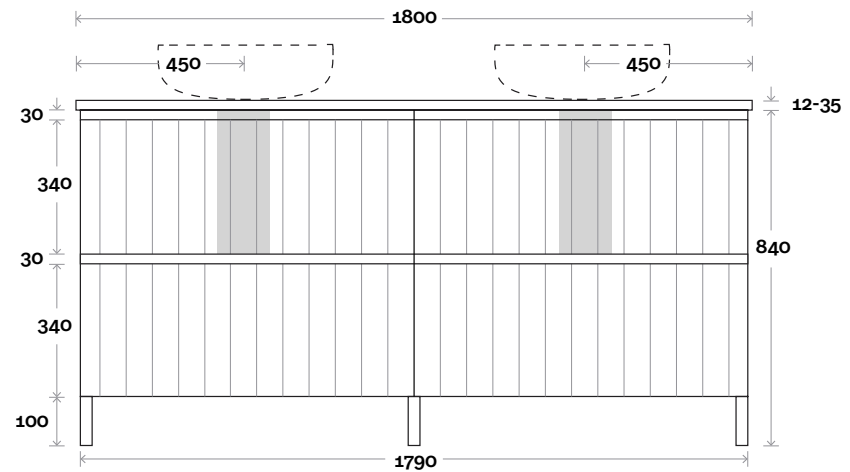

Magnus 11 1800mm double basin

Top Thickness
 Silestone: 20mm
 Caesarstone: 20mm
 Dekton: 12mm
 Symphony: 20mm
 Timber: 30-35mm
 (Above counter only)

Note:
 • Stone & Timber waste centre:
 450mm std (may vary depending on basin)

Plumbing allowance

Plumbing

Configuration

Kick

Legs

Wallmount

Top Drawer Box

Magnus

Magnus 12 1800mm off centre basin

Top Thickness
 Silestone: 20mm
 Caesarstone: 20mm
 Dekton: 12mm
 Symphony: 20mm
 Timber: 30-35mm
 (Above counter only)

Note:
 • Stone & Timber waste centre:
 450mm std (may vary depending on basin)
 • Left or Right hand Basin
 ■ Plumbing allowance