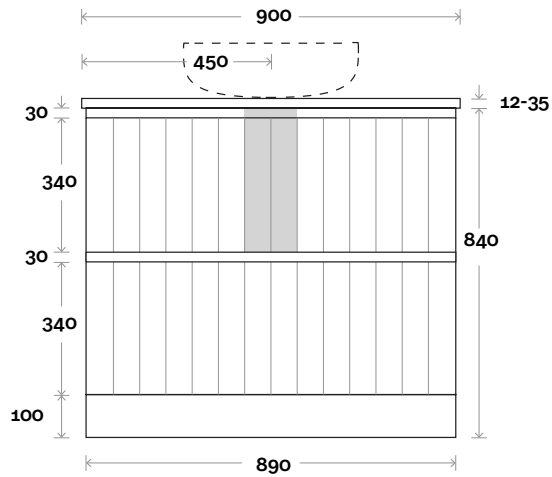

Magnus

Magnus 3 900mm centre basin

Top Thickness
Silestone: 20mm
Caesarstone: 20mm
Dekton: 12mm
Symphony: 20mm
Timber: 30-35mm
(Above counter only)

Note:
• Stone & Timber waste centre:
450mm std (may vary depending on basin)

Plumbing allowance

Plumbing

Configuration

Kick