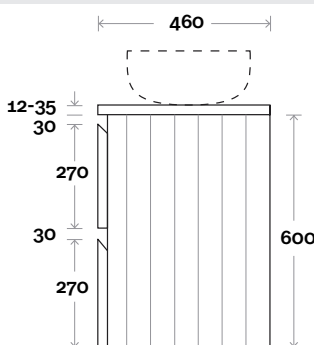

Magnus 6 1200mm off centre basin

Top Thickness
 Silestone: 20mm
 Caesarstone: 20mm
 Dekton: 12mm
 Symphony: 20mm
 Timber: 30-35mm
 (Above counter only)

Note:
 • Stone & Timber waste centre:
 300mm std (may vary depending on basin)
 • Left or Right hand Basin
 ■ Plumbing allowance

Top Thickness
 Silestone: 20mm
 Caesarstone: 20mm
 Dekton: 12mm
 Symphony: 20mm
 Timber: 30-35mm
 (Above counter only)

Note:
 • Stone & Timber waste centre:
 750mm std (may vary depending on basin)

Plumbing allowance

Plumbing

Configuration

Kick

Legs

Wallmount

Top Drawer Box

Magnus

Magnus 8 1500mm double basin

Top Thickness
 Silestone: 20mm
 Caesarstone: 20mm
 Dekton: 12mm
 Symphony: 20mm
 Timber: 30-35mm
 (Above counter only)

Note:
 • Stone & Timber waste centre:
 375mm std (may vary depending on basin)

Plumbing allowance