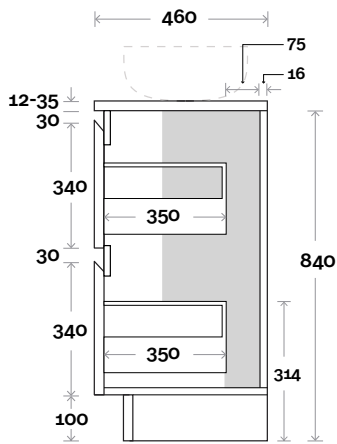

Magnus 6 1200mm off centre basin

Top Thickness
 Silestone: 20mm
 Caesarstone: 20mm
 Dekton: 12mm
 Symphony: 20mm
 Timber: 30-35mm
 (Above counter only)

Note:
 • Stone & Timber waste centre:
 300mm std (may vary depending on basin)
 • Left or Right hand Basin
 ■ Plumbing allowance

Plumbing

Configuration

Kick

Legs

Wallmount

Top Drawer Box

Magnus

Magnus 7 1500mm centre basin