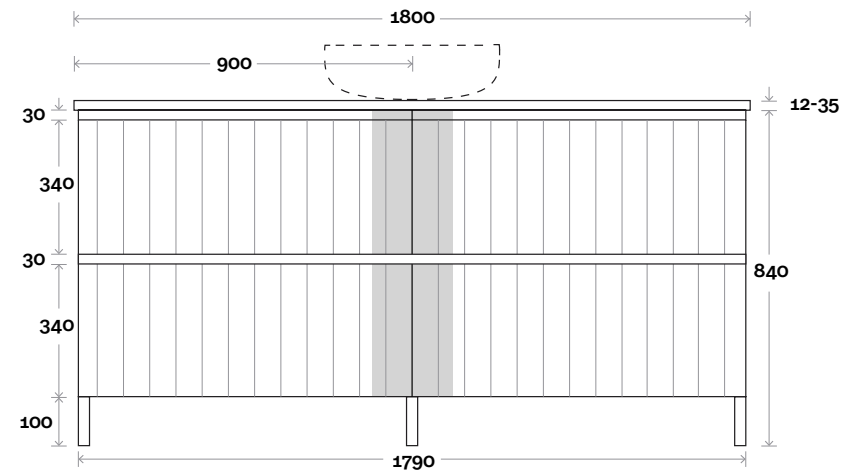

Magnus 10 1800mm centre basin

Top Thickness
 Silestone: 20mm
 Caesarstone: 20mm
 Dekton: 12mm
 Symphony: 20mm
 Timber: 30-35mm
 (Above counter only)

Note:
 • Stone & Timber waste centre:
 900mm std (may vary depending on basin)

Plumbing allowance

Plumbing

Configuration

Kick

Legs

Wallmount

Top Drawer Box

Magnus

Magnus 11 1800mm double basin

Top Thickness
 Silestone: 20mm
 Caesarstone: 20mm
 Dekton: 12mm
 Symphony: 20mm
 Timber: 30-35mm
 (Above counter only)

Note:
 • Stone & Timber waste centre:
 450mm std (may vary depending on basin)