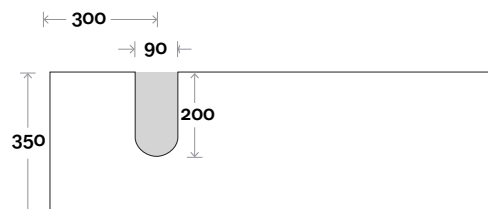

Plumbing

Configuration

Kick

Legs

Wallmount

Top Drawer Box

Magnus

Magnus 7 1500mm centre basin

Top Thickness
 Silestone: 20mm
 Caesarstone: 20mm
 Dekton: 12mm
 Symphony: 20mm
 Timber: 30-35mm
 (Above counter only)

Note:
 • Stone & Timber waste centre:
 750mm std (may vary depending on basin)

Plumbing allowance