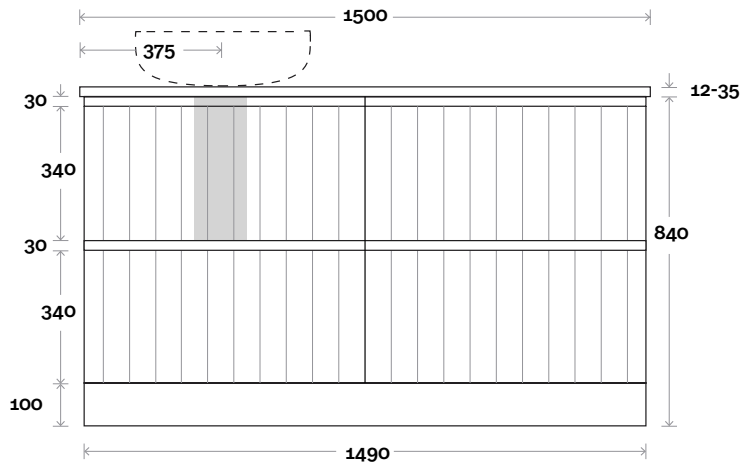

Magnus

Magnus 9 1500mm off centre basin

Top Thickness
Silestone: 20mm
Caesarstone: 20mm
Dekton: 12mm
Symphony: 20mm
Timber: 30-35mm
(Above counter only)

Note:
• Stone & Timber waste centre:
375mm std (may vary depending on basin)
• Left or Right hand Basin

Plumbing allowance

Plumbing

Configuration

Kick