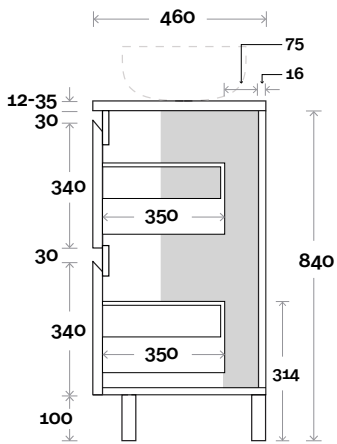

Top Thickness
 Silestone: 20mm
 Caesarstone: 20mm
 Dekton: 12mm
 Symphony: 20mm
 Timber: 30-35mm
 (Above counter only)

Note:
 • Stone & Timber waste centre:
 750mm std (may vary depending on basin)

Plumbing allowance

Top Thickness
 Silestone: 20mm
 Caesarstone: 20mm
 Dekton: 12mm
 Symphony: 20mm
 Timber: 30-35mm
 (Above counter only)

Note:
 • Stone & Timber waste centre:
 375mm std (may vary depending on basin)

Plumbing allowance

Plumbing

Configuration

Kick

Legs

Wallmount

Top Drawer Box

Magnus

Magnus 9 1500mm off centre basin

Top Thickness
 Silestone: 20mm
 Caesarstone: 20mm
 Dekton: 12mm
 Symphony: 20mm
 Timber: 30-35mm
 (Above counter only)

Note:
 • Stone & Timber waste centre:
 375mm std (may vary depending on basin)
 • Left or Right hand Basin