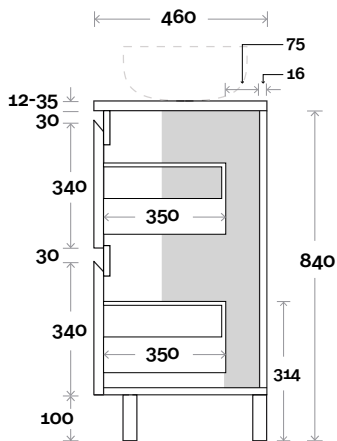

Magnus 3 900mm centre basin

Top Thickness
 Silestone: 20mm
 Caesarstone: 20mm
 Dekton: 12mm
 Symphony: 20mm
 Timber: 30-35mm
 (Above counter only)

Note:
 • Stone & Timber waste centre:
 450mm std (may vary depending on basin)

Plumbing allowance

Plumbing

Configuration

Kick

Legs

Wallmount

Top Drawer Box

Magnus

Magnus 4 1200mm centre basin

Top Thickness
 Silestone: 20mm
 Caesarstone: 20mm
 Dekton: 12mm
 Symphony: 20mm
 Timber: 30-35mm
 (Above counter only)

Note:
 • Stone & Timber waste centre:
 600mm std (may vary depending on basin)