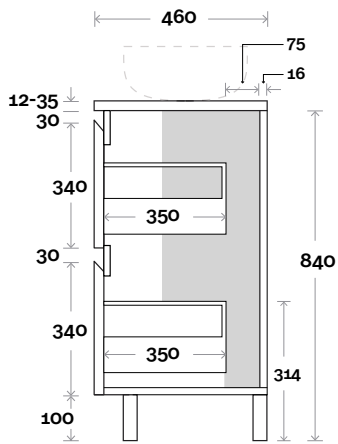

Magnus 2 750mm centre basin

Top Thickness
 Silestone: 20mm
 Caesarstone: 20mm
 Dekton: 12mm
 Symphony: 20mm
 Timber: 30-35mm
 (Above counter only)

Note:
 • Stone & Timber waste centre:
 375mm std (may vary depending on basin)

Plumbing allowance

Plumbing

Configuration

Kick

Legs

Wallmount

Top Drawer Box

Magnus

Magnus 3 900mm centre basin

Top Thickness
 Silestone: 20mm
 Caesarstone: 20mm
 Dekton: 12mm
 Symphony: 20mm
 Timber: 30-35mm
 (Above counter only)

Note:
 • Stone & Timber waste centre:
 450mm std (may vary depending on basin)