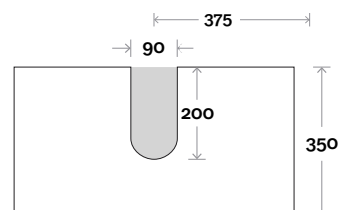

Top Drawer Box