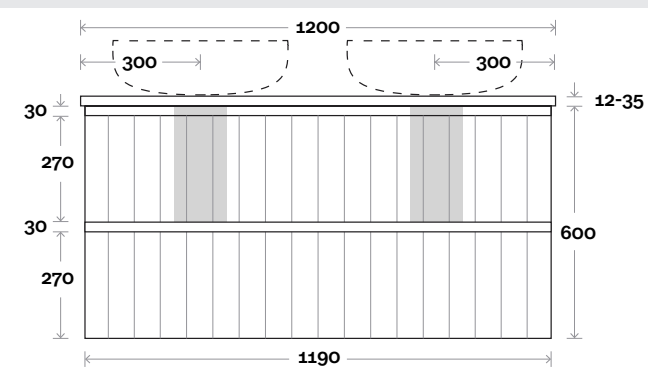

Magnus

Magnus 5 1200mm double basin

Top Thickness
Silestone: 20mm
Caesarstone: 20mm
Dekton: 12mm
Symphony: 20mm
Timber: 30-35mm
(Above counter only)

Note:
• Stone & Timber waste centre:
300mm std (may vary depending on basin)

Plumbing allowance

Plumbing

Configuration

Kick

Legs

Wallmount

Top Drawer Box