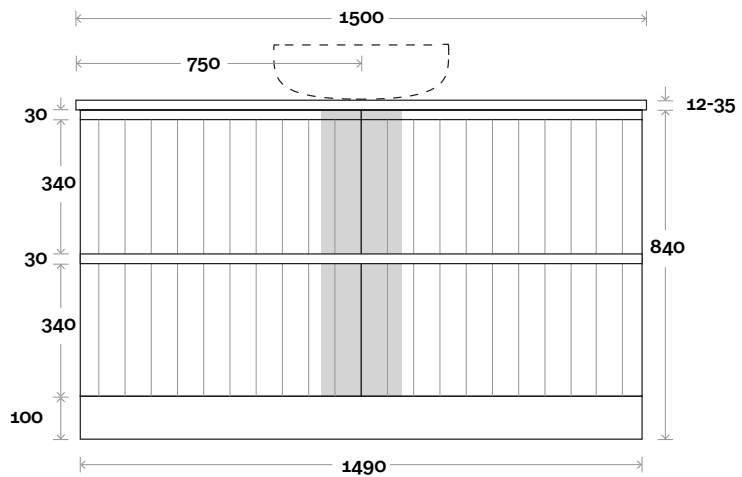

Magnus

Magnus 7 1500mm centre basin

Top Thickness
Silestone: 20mm
Caesarstone: 20mm
Dekton: 12mm
Symphony: 20mm
Timber: 30-35mm
(Above counter only)

Note:
• Stone & Timber waste centre:
750mm std (may vary depending on basin)

Plumbing allowance

Plumbing

Configuration

Kick