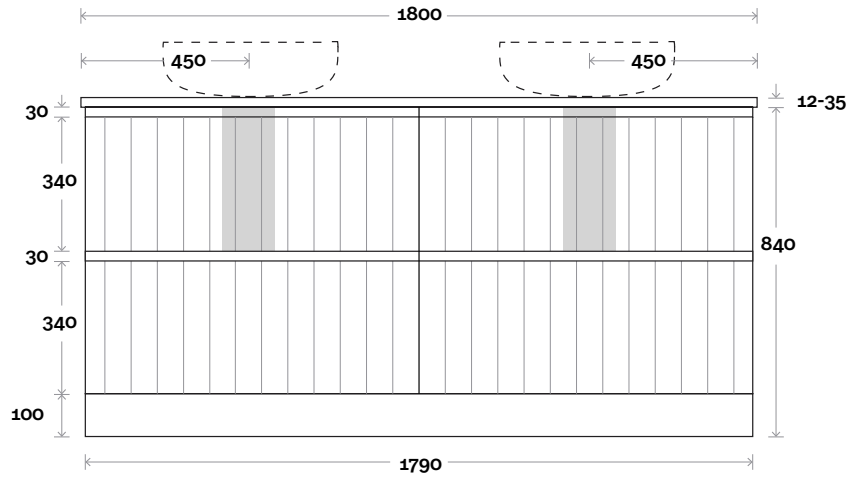

Magnus

Magnus 11 1800mm double basin

Top Thickness
Silestone: 20mm
Caesarstone: 20mm
Dekton: 12mm
Symphony: 20mm
Timber: 30-35mm
(Above counter only)

Note:
• Stone & Timber waste centre:
450mm std (may vary depending on basin)

Plumbing allowance

Plumbing

Configuration

Kick