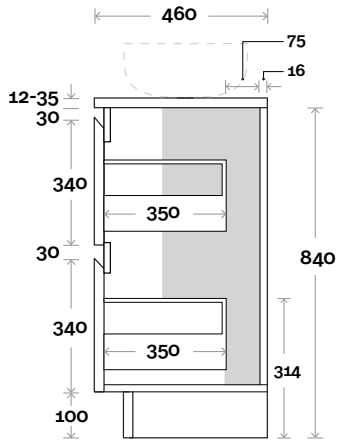

Magnus

Magnus 11 1800mm double basin

Top Thickness
Silestone: 20mm
Caesarstone: 20mm
Dekton: 12mm
Symphony: 20mm
Timber: 30-35mm
(Above counter only)

Note:
• Stone & Timber waste centre:
450mm std (may vary depending on basin)

Plumbing allowance

Plumbing

Configuration

Kick