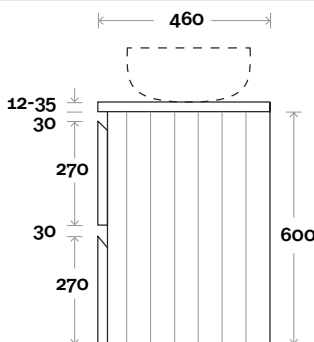

Top Thickness
 Silestone: 20mm
 Caesarstone: 20mm
 Dekton: 12mm
 Symphony: 20mm
 Timber: 30-35mm
 (Above counter only)

Note:
 • Stone & Timber waste centre:
 375mm std (may vary depending on basin)
 • Left or Right hand Basin

Magnus 10 1800mm centre basin

Top Thickness
 Silestone: 20mm
 Caesarstone: 20mm
 Dekton: 12mm
 Symphony: 20mm
 Timber: 30-35mm
 (Above counter only)

Note:
 • Stone & Timber waste centre:
 900mm std (may vary depending on basin)

Plumbing allowance

Plumbing

Configuration

Kick

Legs

Wallmount

Top Drawer Box

Magnus

Magnus 11 1800mm double basin

Top Thickness
 Silestone: 20mm
 Caesarstone: 20mm
 Dekton: 12mm
 Symphony: 20mm
 Timber: 30-35mm
 (Above counter only)

Note:
 • Stone & Timber waste centre:
 450mm std (may vary depending on basin)