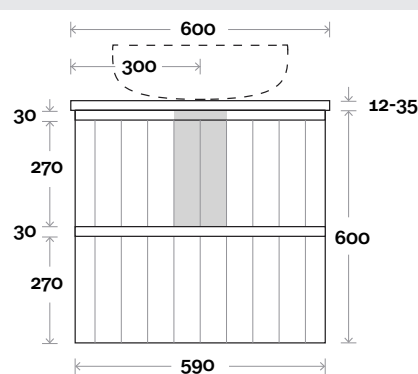

Magnus

Magnus 1 600mm centre basin

Top Thickness
Silestone: 20mm
Caesarstone: 20mm
Dekton: 12mm
Symphony: 20mm
Timber: 30-35mm
(Above counter only)

Note:
• Stone & Timber waste centre:
300mm std (may vary depending on basin)

Plumbing allowance

Plumbing

Configuration

Kick

Legs

Wallmount

Top Drawer Box