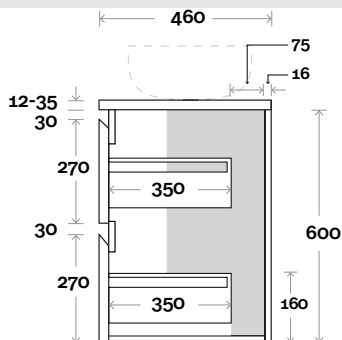

Magnus 3 900mm centre basin

Top Thickness
 Silestone: 20mm
 Caesarstone: 20mm
 Dekton: 12mm
 Symphony: 20mm
 Timber: 30-35mm
 (Above counter only)

Note:
 • Stone & Timber waste centre:
 450mm std (may vary depending on basin)

Plumbing allowance

Plumbing

Configuration

Kick

Legs

Wallmount

Top Drawer Box

Magnus

Magnus 4 1200mm centre basin

Top Thickness
 Silestone: 20mm
 Caesarstone: 20mm
 Dekton: 12mm
 Symphony: 20mm
 Timber: 30-35mm
 (Above counter only)

Note:
 • Stone & Timber waste centre:
 600mm std (may vary depending on basin)