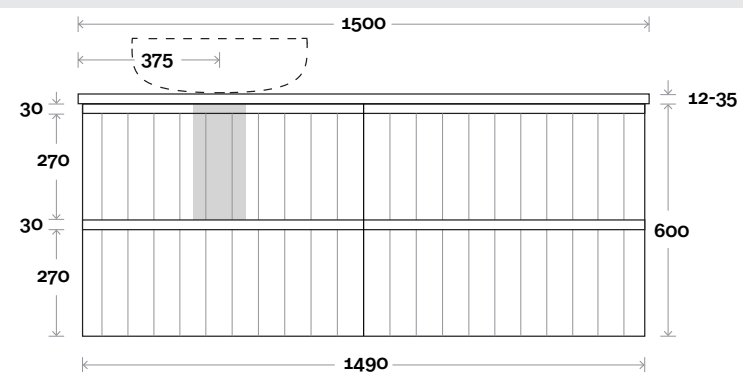

Top Thickness
 Silestone: 20mm
 Caesarstone: 20mm
 Dekton: 12mm
 Symphony: 20mm
 Timber: 30-35mm
 (Above counter only)

Note:
 • Stone & Timber waste centre:
 375mm std (may vary depending on basin)

Plumbing allowance

Top Thickness
 Silestone: 20mm
 Caesarstone: 20mm
 Dekton: 12mm
 Symphony: 20mm
 Timber: 30-35mm
 (Above counter only)

Note:
 • Stone & Timber waste centre:
 375mm std (may vary depending on basin)
 • Left or Right hand Basin

Plumbing allowance

Plumbing

Configuration

Kick

Legs

Wallmount

Top Drawer Box

Magnus

Magnus 10 1800mm centre basin

Top Thickness
 Silestone: 20mm
 Caesarstone: 20mm
 Dekton: 12mm
 Symphony: 20mm
 Timber: 30-35mm
 (Above counter only)

Note:
 • Stone & Timber waste centre:
 900mm std (may vary depending on basin)