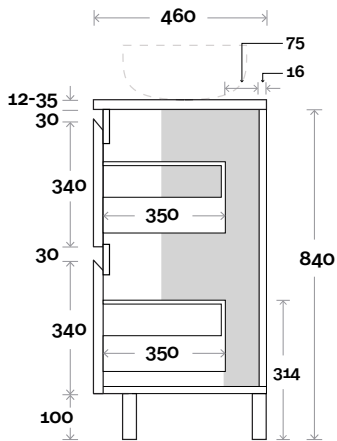

Magnus 5 1200mm double basin

Top Thickness
 Silestone: 20mm
 Caesarstone: 20mm
 Dekton: 12mm
 Symphony: 20mm
 Timber: 30-35mm
 (Above counter only)

Note:
 • Stone & Timber waste centre:
 300mm std (may vary depending on basin)

Plumbing allowance

Plumbing

Configuration

Kick

Legs

Wallmount

Top Drawer Box

Magnus

Magnus 6 1200mm off centre basin

Top Thickness
 Silestone: 20mm
 Caesarstone: 20mm
 Dekton: 12mm
 Symphony: 20mm
 Timber: 30-35mm
 (Above counter only)

Note:
 • Stone & Timber waste centre:
 300mm std (may vary depending on basin)
 • Left or Right hand Basin
 ■ Plumbing allowance