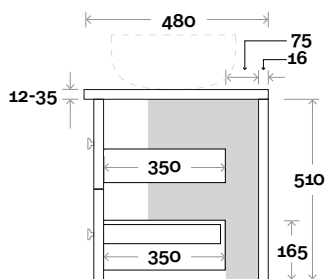

Sorrento

Sorrento 13 1500mm all drawer double basin

Top Thickness
 Caesarstone: 20mm
 Silestone: 20mm
 Dekton: 12mm
 Symphony: 20mm
 Timber: 30-35mm
 (Above counter only)

Note:
 • Stone & Timber waste centre:
 375mm std (may vary depending on basin)

Plumbing allowance

Plumbing

Configuration

Kick

Legs

Wallmount

Top Drawer Box

Sorrento

Sorrento 14 1500mm centre basin

Top Thickness
 Caesarstone: 20mm
 Silestone: 20mm
 Dekton: 12mm
 Symphony: 20mm
 Timber: 30-35mm
 (Above counter only)

Note:
 • Stone & Timber waste centre:
 750mm std (may vary depending on basin)