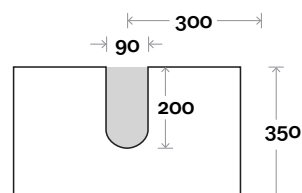

Top Drawer Box