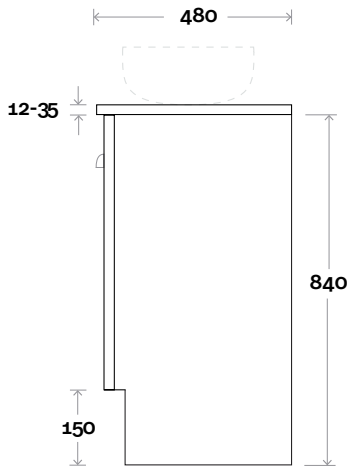

Sorrento

Sorrento 15 1500mm double basin

Top Thickness
Caesarstone: 20mm
Silestone: 20mm
Dekton: 12mm
Symphony: 20mm
Timber: 30-35mm
(Above counter only)

Note:
• Stone & Timber waste centre:
375mm std (may vary depending on basin)

Plumbing allowance

Plumbing

Configuration

Kick