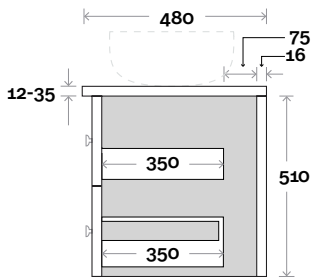

Note:
 • Stone & Timber waste centre:
 900mm std (may vary depending on basin)

Plumbing allowance

Plumbing

Configuration

Kick

Legs

Wallmount

Top Drawer Box

Sorrento

Sorrento 17 1800mm all drawer double basin

Top Thickness
 Caesarstone: 20mm
 Silestone: 20mm
 Dekton: 12mm
 Symphony: 20mm
 Timber: 30-35mm
 (Above counter only)

Note:
 • Stone & Timber waste centre:
 450mm std (may vary depending on basin)