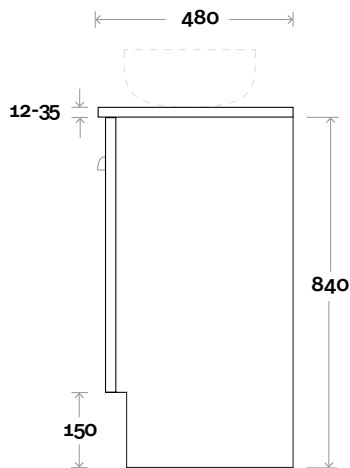

Sorrento

Sorrento 6 900mm centre basin

Top Thickness
Caesarstone: 20mm
Silestone: 20mm
Dekton: 12mm
Symphony: 20mm
Timber: 30-35mm
(Above counter only)

Note:
• Stone & Timber waste centre:
450mm std (may vary depending on basin)
• Available in Left or Right Hand
Drawers

Plumbing allowance

Plumbing

Configuration

Kick