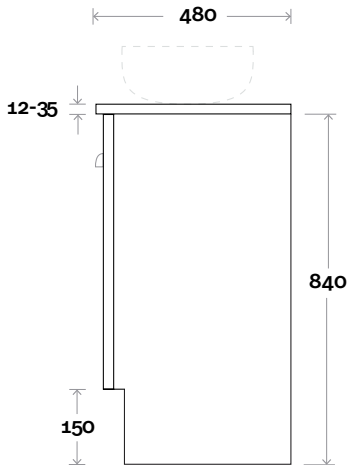

Sorrento

Sorrento 7 900mm off centre basin

Top Thickness
Caesarstone: 20mm
Silestone: 20mm
Dekton: 12mm
Symphony: 20mm
Timber: 30-35mm
(Above counter only)

1. **Note:**
2. Stone & Timber waste centre: 300mm std (may vary depending on basin)
   - Drawers opposite side to bowl
   - Available Left or Right hand basin

Plumbing allowance

Plumbing

Configuration

Kick