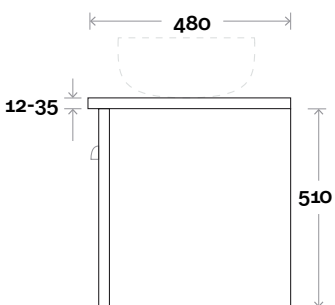

Top Thickness
 Caesarstone: 20mm
 Silestone: 20mm
 Dekton: 12mm
 Symphony: 20mm
 Timber: 30-35mm
 (Above counter only)

Note:
 • Stone & Timber waste centre:
 300mm std (may vary depending on basin)
 • Available Left or Right hand basin

Plumbing allowance

Plumbing

Configuration

Kick

Legs

Wallmount

Sorrento

Sorrento 11 1200mm double basin

Top Thickness
 Caesarstone: 20mm
 Silestone: 20mm
 Dekton: 12mm
 Symphony: 20mm
 Timber: 30-35mm
 (Above counter only)

Note:
 • Stone & Timber waste centre:
 300mm std (may vary depending on basin)

Plumbing allowance