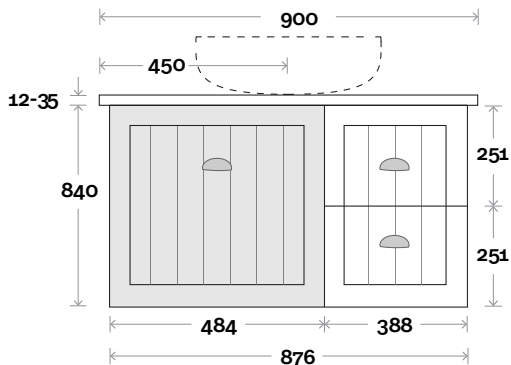

Top Thickness
 Caesarstone: 20mm
 Silestone: 20mm
 Dekton: 12mm
 Symphony: 20mm
 Timber: 30-35mm
 (Above counter only)

Note:
 • Stone & Timber waste centre:
 450mm std (may vary depending on basin)
 • Available in Left or Right Hand
 Drawers

Plumbing allowance

Plumbing

Configuration

Kick

Legs

Wallmount

Sorrento

Sorrento 7 900mm off centre basin

Top Thickness
 Caesarstone: 20mm
 Silestone: 20mm
 Dekton: 12mm
 Symphony: 20mm
 Timber: 30-35mm
 (Above counter only)

- Note:**
- Stone & Timber waste centre: 300mm std (may vary depending on basin)
 - Drawers opposite side to bowl
 - Available Left or Right hand basin