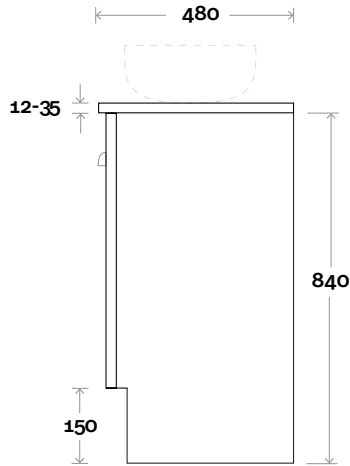

Sorrento

Sorrento 19 1800mm double basin

Top Thickness
Caesarstone: 20mm
Silestone: 20mm
Dekton: 12mm
Symphony: 20mm
Timber: 30-35mm
(Above counter only)

Note:
• Stone & Timber waste centre:
450mm std (may vary depending on basin)

Plumbing allowance

Profile

Configuration

Kick