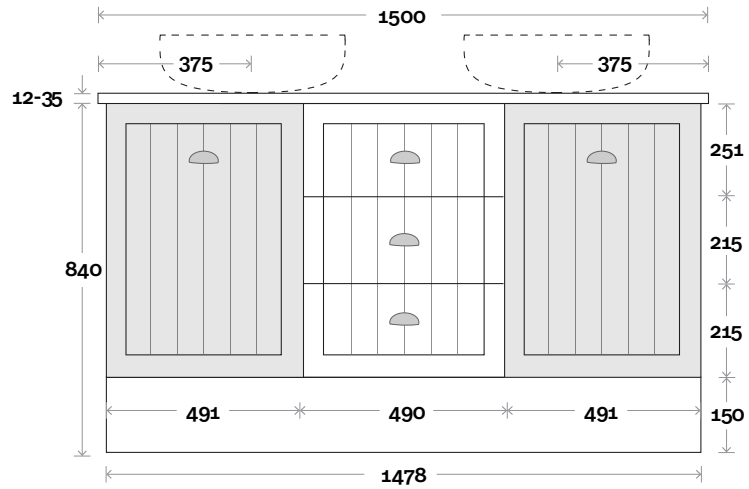

Sorrento

Sorrento 15 1500mm double basin

Top Thickness
Caesarstone: 20mm
Silestone: 20mm
Dekton: 12mm
Symphony: 20mm
Timber: 30-35mm
(Above counter only)

Note:
• Stone & Timber waste centre:
375mm std (may vary depending on basin)

Plumbing allowance

Plumbing

Configuration

Kick