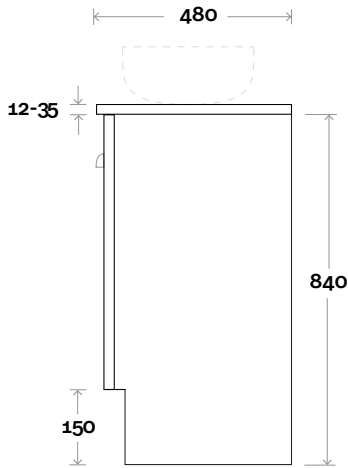

Sorrento

Sorrento 4 750mm centre basin

Top Thickness
Caesarstone: 20mm
Silestone: 20mm
Dekton: 12mm
Symphony: 20mm
Timber: 30-35mm
(Above counter only)

Note:
• Stone & Timber waste centre:
375mm std (may vary depending on basin)

• Available in Left or Right Hand
Drawers

Plumbing allowance

Plumbing

Configuration

Kick