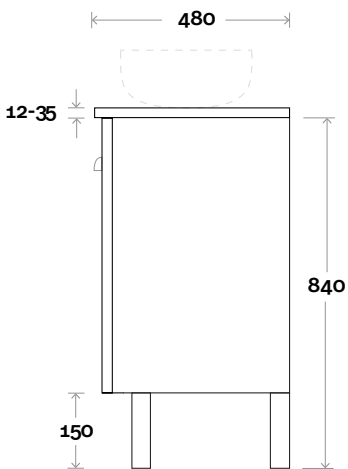

Sorrento

Sorrento 2 600mm centre basin

Top Thickness
Caesarstone: 20mm
Silestone: 20mm
Dekton: 12mm
Symphony: 20mm
Timber: 30-35mm
(Above counter only)

Note:
• Stone & Timber waste centre:
300mm std (may vary depending on basin)

Plumbing allowance

Plumbing

Configuration

Kick

Legs

Wallmount