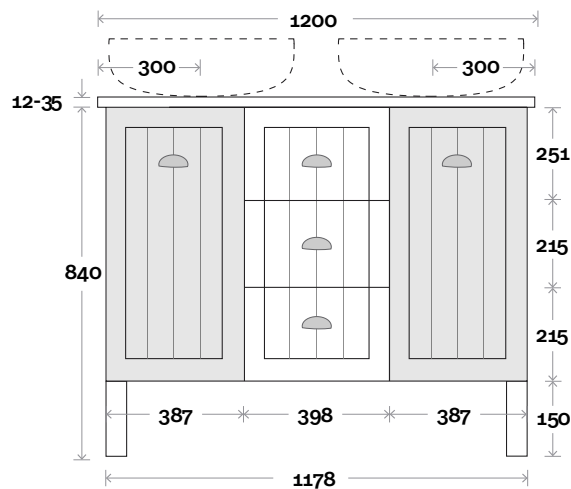

Sorrento

Sorrento 11 1200mm double basin

Top Thickness
Caesarstone: 20mm
Silestone: 20mm
Dekton: 12mm
Symphony: 20mm
Timber: 30-35mm
(Above counter only)

Note:
• Stone & Timber waste centre:
300mm std (may vary depending on basin)

Plumbing allowance

Plumbing

Configuration

Kick

Legs

Wallmount