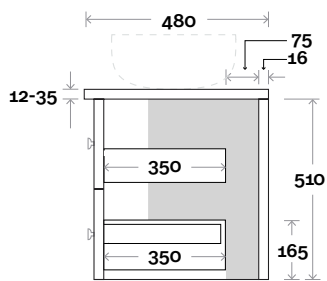

Top Thickness
 Caesarstone: 20mm
 Silestone: 20mm
 Dekton: 12mm
 Symphony: 20mm
 Timber: 30-35mm
 (Above counter only)

Note:
 • Stone & Timber waste centre:
 375mm std (may vary depending on basin)

Plumbing allowance

Plumbing

Configuration

Kick

Legs

Wallmount

Top Drawer Box

Sorrento

Sorrento 4 750mm centre basin

Top Thickness
 Caesarstone: 20mm
 Silestone: 20mm
 Dekton: 12mm
 Symphony: 20mm
 Timber: 30-35mm
 (Above counter only)

Note:
 • Stone & Timber waste centre:
 375mm std (may vary depending on basin)

• Available in Left or Right Hand
 Drawers