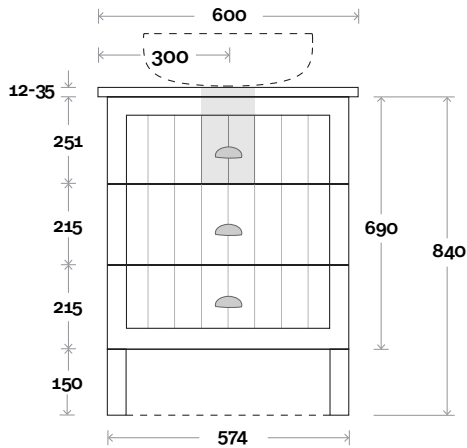

Sorrento

Sorrento 1 600mm all drawer centre basin

Top Thickness
 Caesarstone: 20mm
 Silestone: 20mm
 Dekton: 12mm
 Symphony: 20mm
 Timber: 30-35mm
 (Above counter only)

Note:
 • Stone & Timber waste centre:
 300mm std (may vary depending on basin)

Plumbing allowance

Plumbing

Configuration

Kick

Legs

Wallmount

Top Drawer Box

Sorrento

Sorrento 2 600mm centre basin

Top Thickness
 Caesarstone: 20mm
 Silestone: 20mm
 Dekton: 12mm
 Symphony: 20mm
 Timber: 30-35mm
 (Above counter only)

Note:
 • Stone & Timber waste centre:
 300mm std (may vary depending on basin)