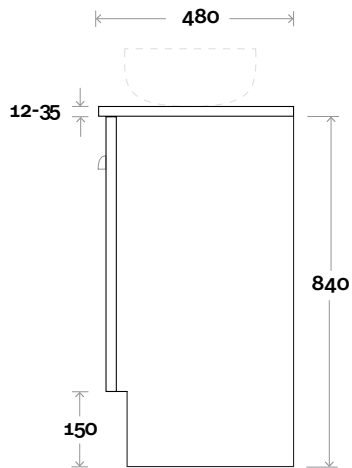

Sorrento

Sorrento 11 1200mm double basin

Top Thickness
Caesarstone: 20mm
Silestone: 20mm
Dekton: 12mm
Symphony: 20mm
Timber: 30-35mm
(Above counter only)

Note:
• Stone & Timber waste centre:
300mm std (may vary depending on basin)

Plumbing allowance

Plumbing

Configuration

Kick