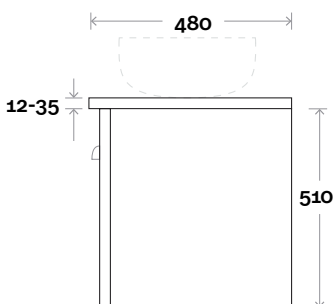

Sorrento

Sorrento 1 600mm all drawer centre basin

Top Thickness
 Caesarstone: 20mm
 Silestone: 20mm
 Dekton: 12mm
 Symphony: 20mm
 Timber: 30-35mm
 (Above counter only)

Note:
 • Stone & Timber waste centre:
 300mm std (may vary depending on basin)

Sorrento 2 600mm centre basin

Top Thickness
 Caesarstone: 20mm
 Silestone: 20mm
 Dekton: 12mm
 Symphony: 20mm
 Timber: 30-35mm
 (Above counter only)

Note:
 • Stone & Timber waste centre:
 300mm std (may vary depending on basin)

Plumbing allowance

Plumbing

Configuration

Kick

Legs

Wallmount

Sorrento

Sorrento 3 750mm all drawer centre basin

Top Thickness
 Caesarstone: 20mm
 Silestone: 20mm
 Dekton: 12mm
 Symphony: 20mm
 Timber: 30-35mm
 (Above counter only)

Note:
 • Stone & Timber waste centre:
 375mm std (may vary depending on basin)

Plumbing allowance