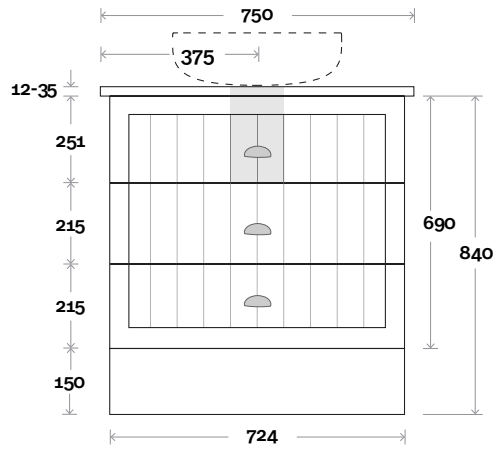

Sorrento

Sorrento 3 750mm all drawer centre basin

Top Thickness
Caesarstone: 20mm
Silestone: 20mm
Dekton: 12mm
Symphony: 20mm
Timber: 30-35mm
(Above counter only)

Note:
• Stone & Timber waste centre:
375mm std (may vary depending on basin)

Plumbing allowance

Plumbing

Configuration

Kick