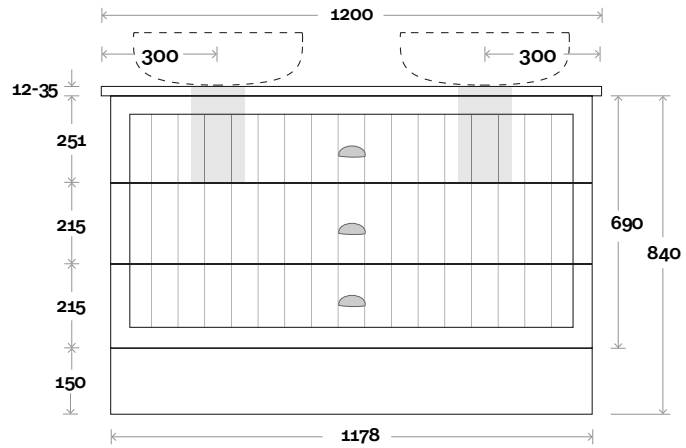

Sorrento

Sorrento 8D 1200mm all drawer double basin

Top Thickness
Caesarstone: 20mm
Silestone: 20mm
Dekton: 12mm
Symphony: 20mm
Timber: 30-35mm
(Above counter only)

Note:
• Stone & Timber waste centre:
300mm std (may vary depending on basin)

Plumbing allowance

Plumbing

Configuration

Kick