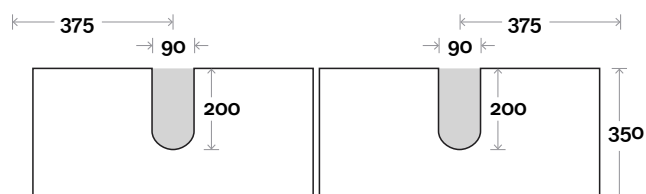

Top Drawer Box