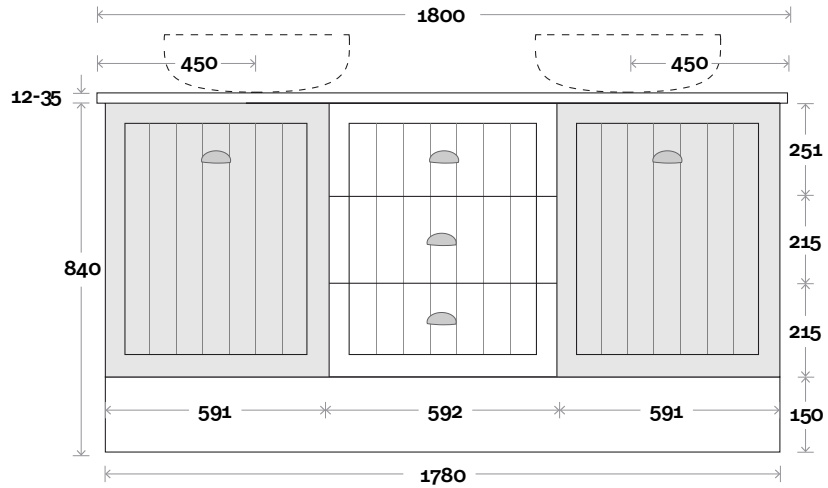

Sorrento

Sorrento 19 1800mm double basin

Top Thickness
Caesarstone: 20mm
Silestone: 20mm
Dekton: 12mm
Symphony: 20mm
Timber: 30-35mm
(Above counter only)

Note:
• Stone & Timber waste centre:
450mm std (may vary depending on basin)

Plumbing allowance

Profile

Configuration

Kick