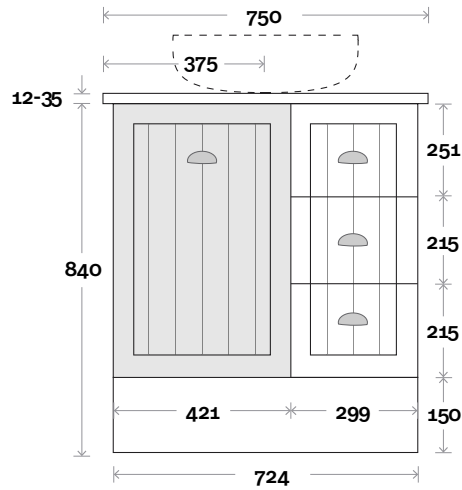

Sorrento

Sorrento 4 750mm centre basin

Top Thickness
Caesarstone: 20mm
Silestone: 20mm
Dekton: 12mm
Symphony: 20mm
Timber: 30-35mm
(Above counter only)

Note:
• Stone & Timber waste centre:
375mm std (may vary depending on basin)

• Available in Left or Right Hand
Drawers

Plumbing allowance

Plumbing

Configuration

Kick