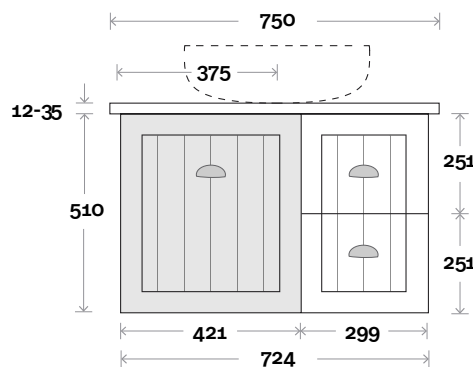

Top Thickness
 Caesarstone: 20mm
 Silestone: 20mm
 Dekton: 12mm
 Symphony: 20mm
 Timber: 30-35mm
 (Above counter only)

Note:
 • Stone & Timber waste centre:
 375mm std (may vary depending on basin)

• Available in Left or Right Hand
 Drawers

Plumbing allowance

Plumbing

Configuration

Kick

Legs

Wallmount

Sorrento

Sorrento 5 900mm all drawer centre basin

Top Thickness
 Caesarstone: 20mm
 Silestone: 20mm
 Dekton: 12mm
 Symphony: 20mm
 Timber: 30-35mm
 (Above counter only)

Note:
 • Stone & Timber waste centre:
 450mm std (may vary depending on basin)

Plumbing allowance