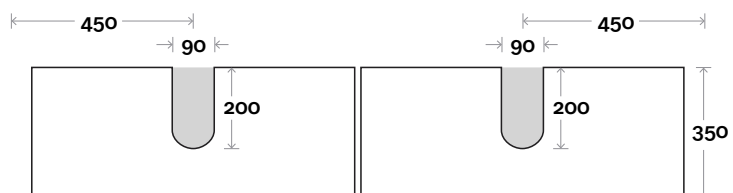

Top Drawer Box