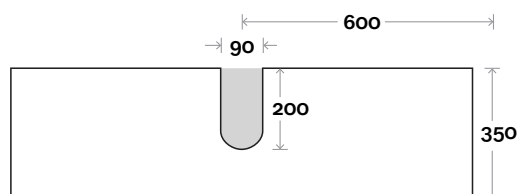

Plumbing

Configuration

Kick

Legs

Wallmount

Top Drawer Box

Sorrento

Sorrento 8D 1200mm all drawer double basin

Top Thickness
 Caesarstone: 20mm
 Silestone: 20mm
 Dekton: 12mm
 Symphony: 20mm
 Timber: 30-35mm
 (Above counter only)

Note:
 • Stone & Timber waste centre:
 300mm std (may vary depending on basin)

Plumbing allowance