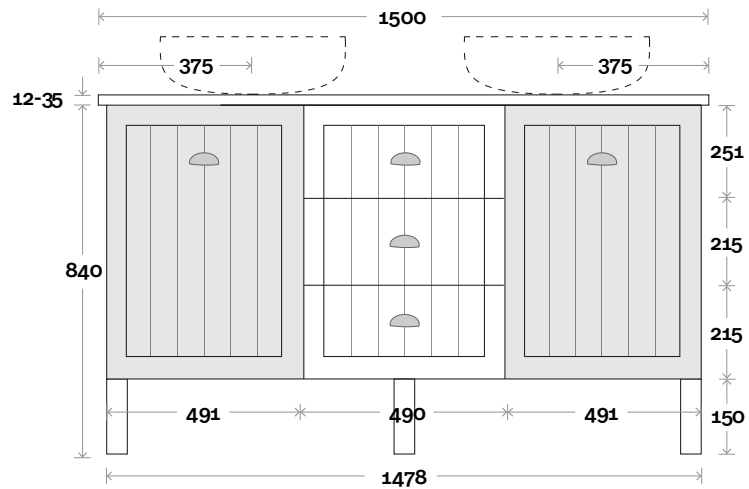

Sorrento

Sorrento 15 1500mm double basin

Top Thickness
Caesarstone: 20mm
Silestone: 20mm
Dekton: 12mm
Symphony: 20mm
Timber: 30-35mm
(Above counter only)

Note:
• Stone & Timber waste centre:
375mm std (may vary depending on basin)

Plumbing allowance

Plumbing

Configuration

Kick

Legs

Wallmount