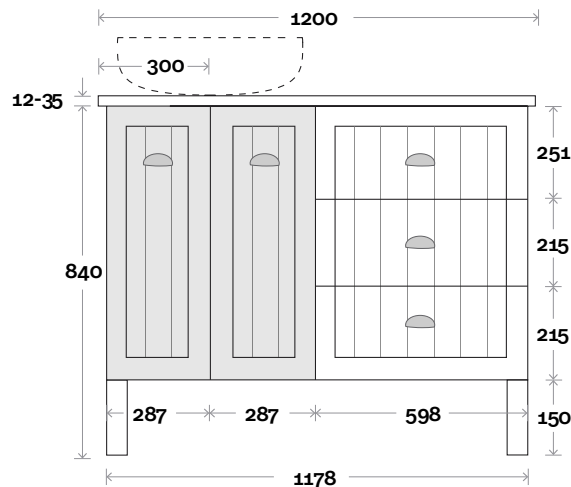

Top Thickness
 Caesarstone: 20mm
 Silestone: 20mm
 Dekton: 12mm
 Symphony: 20mm
 Timber: 30-35mm
 (Above counter only)

Note:
 • Stone & Timber waste centre:
 300mm std (may vary depending on basin)
 • Available Left or Right hand basin

Plumbing allowance

Plumbing

Configuration

Kick

Legs

Wallmount

Sorrento

Sorrento 11 1200mm double basin

Top Thickness
 Caesarstone: 20mm
 Silestone: 20mm
 Dekton: 12mm
 Symphony: 20mm
 Timber: 30-35mm
 (Above counter only)

Note:
 • Stone & Timber waste centre:
 300mm std (may vary depending on basin)

Plumbing allowance