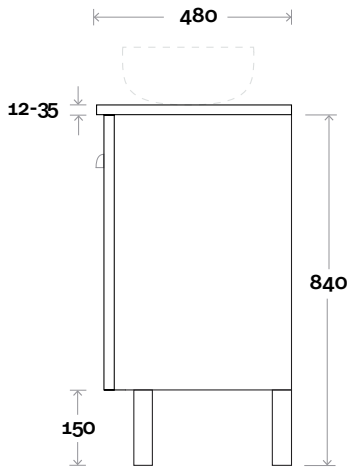

Top Thickness
 Caesarstone: 20mm
 Silestone: 20mm
 Dekton: 12mm
 Symphony: 20mm
 Timber: 30-35mm
 (Above counter only)

Note:
 • Stone & Timber waste centre:
 375mm std (may vary depending on basin)

• Available in Left or Right Hand
 Drawers

Plumbing allowance

Plumbing

Configuration

Kick

Legs

Wallmount

Sorrento

Sorrento 5 900mm all drawer centre basin

Top Thickness
 Caesarstone: 20mm
 Silestone: 20mm
 Dekton: 12mm
 Symphony: 20mm
 Timber: 30-35mm
 (Above counter only)

Note:
 • Stone & Timber waste centre:
 450mm std (may vary depending on basin)

Plumbing allowance