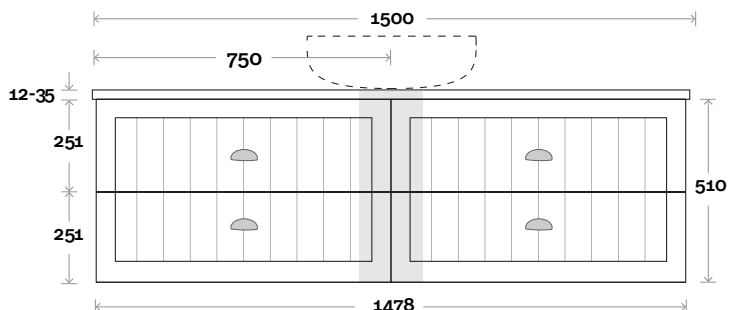

Note:
 • Stone & Timber waste centre:
 750mm std (may vary depending on basin)

 **Plumbing allowance**

Plumbing

Configuration

Kick

Legs

Wallmount

Top Drawer Box

Sorrento

Sorrento 13 1500mm all drawer double basin

Top Thickness
 Caesarstone: 20mm
 Silestone: 20mm
 Dekton: 12mm
 Symphony: 20mm
 Timber: 30-35mm
 (Above counter only)

Note:
 • Stone & Timber waste centre:
 375mm std (may vary depending on basin)