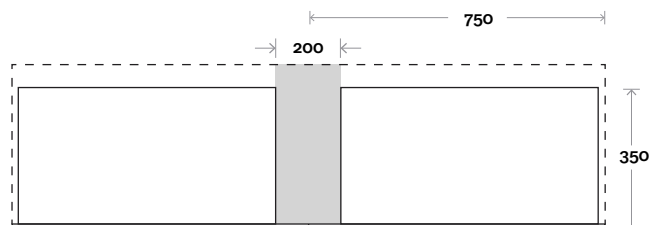

Plumbing

Configuration

Kick

Legs

Wallmount

Sorrento

Sorrento 12 1500mm all drawer single basin

Top Thickness
 Caesarstone: 20mm
 Silestone: 20mm
 Dekton: 12mm
 Symphony: 20mm
 Timber: 30-35mm
 (Above counter only)

Note:
 • Stone & Timber waste centre:
 750mm std (may vary depending on basin)

 **Plumbing allowance**

Plumbing

Configuration

Kick

Legs

Wallmount

Top Drawer Box

Sorrento

Sorrento 13 1500mm all drawer double basin

Top Thickness
 Caesarstone: 20mm
 Silestone: 20mm
 Dekton: 12mm
 Symphony: 20mm
 Timber: 30-35mm
 (Above counter only)

Note:
 • Stone & Timber waste centre:
 375mm std (may vary depending on basin)