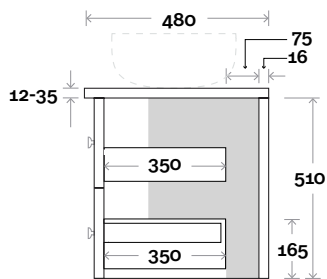

Sorrento

Sorrento 1 600mm all drawer centre basin

Top Thickness
 Caesarstone: 20mm
 Silestone: 20mm
 Dekton: 12mm
 Symphony: 20mm
 Timber: 30-35mm
 (Above counter only)

Note:
 • Stone & Timber waste centre:
 300mm std (may vary depending on basin)

Plumbing allowance

Plumbing

Configuration

Kick

Legs

Wallmount

Top Drawer Box

Sorrento

Sorrento 2 600mm centre basin

Top Thickness
 Caesarstone: 20mm
 Silestone: 20mm
 Dekton: 12mm
 Symphony: 20mm
 Timber: 30-35mm
 (Above counter only)

Note:
 • Stone & Timber waste centre:
 300mm std (may vary depending on basin)