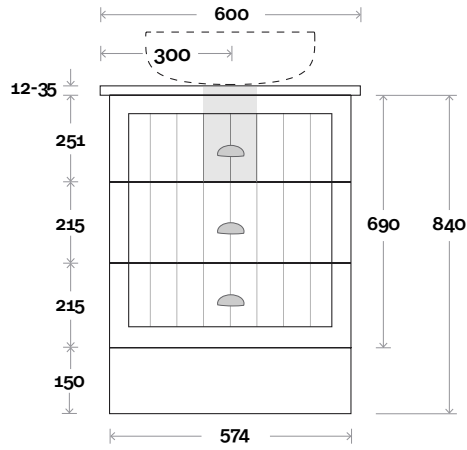

Sorrento

Sorrento 1 600mm all drawer centre basin

Top Thickness
Caesarstone: 20mm
Silestone: 20mm
Dekton: 12mm
Symphony: 20mm
Timber: 30-35mm
(Above counter only)

Note:
• Stone & Timber waste centre:
300mm std (may vary depending on basin)

Plumbing allowance

Plumbing

Configuration

Kick