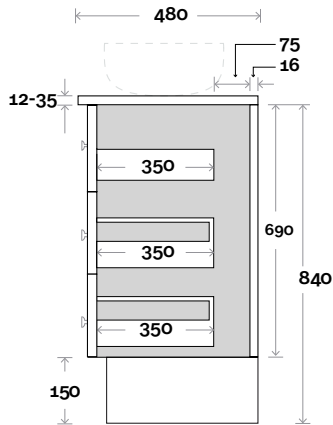

Top Thickness
 Caesarstone: 20mm
 Silestone: 20mm
 Dekton: 12mm
 Symphony: 20mm
 Timber: 30-35mm
 (Above counter only)

Note:
 • Stone & Timber waste centre:
 300mm std (may vary depending on basin)

Plumbing allowance

Plumbing

Configuration

Kick

Legs

Wallmount

Sorrento

Sorrento 12 1500mm all drawer single basin

Top Thickness
 Caesarstone: 20mm
 Silestone: 20mm
 Dekton: 12mm
 Symphony: 20mm
 Timber: 30-35mm
 (Above counter only)

Note:
 • Stone & Timber waste centre:
 750mm std (may vary depending on basin)

 **Plumbing allowance**

Plumbing

Configuration

Kick

Legs

Wallmount

Top Drawer Box

Sorrento

Sorrento 13 1500mm all drawer double basin

Top Thickness
 Caesarstone: 20mm
 Silestone: 20mm
 Dekton: 12mm
 Symphony: 20mm
 Timber: 30-35mm
 (Above counter only)

Note:
 • Stone & Timber waste centre:
 375mm std (may vary depending on basin)