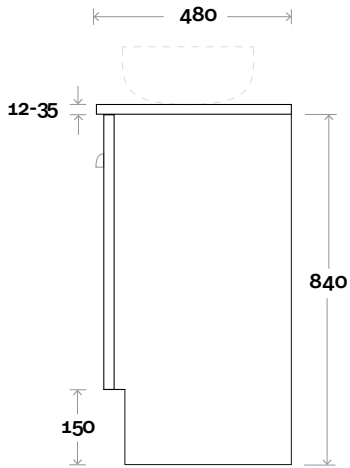

Sorrento

Sorrento 10 1200mm off centre basin

Top Thickness
Caesarstone: 20mm
Silestone: 20mm
Dekton: 12mm
Symphony: 20mm
Timber: 30-35mm
(Above counter only)

Note:
• Stone & Timber waste centre:
300mm std (may vary depending on basin)
• Available Left or Right hand basin

Plumbing allowance

Plumbing

Configuration

Kick