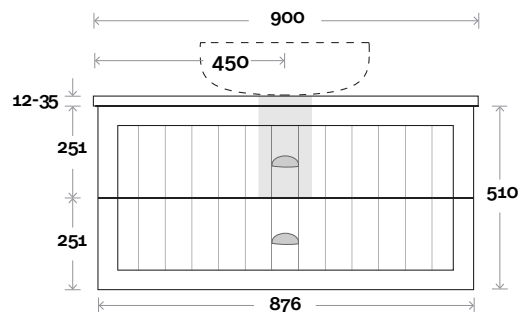

Sorrento

Sorrento 5 900mm all drawer centre basin

Top Thickness
Caesarstone: 20mm
Silestone: 20mm
Dekton: 12mm
Symphony: 20mm
Timber: 30-35mm
(Above counter only)

Note:
• Stone & Timber waste centre:
450mm std (may vary depending on basin)

Plumbing allowance

Plumbing

Configuration

Kick

Legs

Wallmount

Top Drawer Box