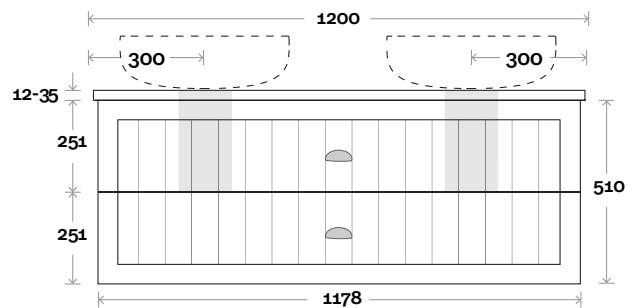

Top Thickness
 Caesarstone: 20mm
 Silestone: 20mm
 Dekton: 12mm
 Symphony: 20mm
 Timber: 30-35mm
 (Above counter only)

Note:
 • Stone & Timber waste centre:
 300mm std (may vary depending on basin)

Plumbing allowance

Plumbing

Configuration

Kick

Legs

Wallmount

Top Drawer Box

Sorrento

Sorrento 9 1200mm centre basin

Top Thickness
 Caesarstone: 20mm
 Casa Ceramic top: 20mm
 Silestone: 20mm
 Dekton: 12mm
 Symphony: 20mm
 Timber: 30-35mm
 (Above counter only)

Note:
 • Stone & Timber waste centre:
 600mm Std (may vary depending on basin)