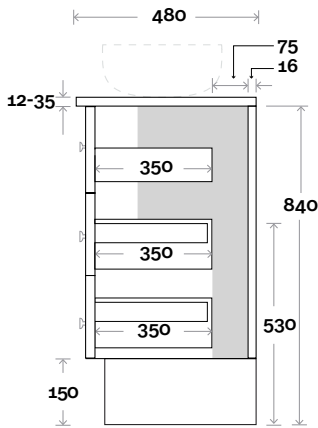

Top Thickness
 Caesarstone: 20mm
 Silestone: 20mm
 Dekton: 12mm
 Symphony: 20mm
 Timber: 30-35mm
 (Above counter only)

- Note:**
- Stone & Timber waste centre: 300mm std (may vary depending on basin)
 - Drawers opposite side to bowl
 - Available Left or Right hand basin

Top Thickness
 Caesarstone: 20mm
 Silestone: 20mm
 Dekton: 12mm
 Symphony: 20mm
 Timber: 30-35mm
 (Above counter only)

Note:
 • Stone & Timber waste centre:
 600mm Std (may vary depending on basin)

Plumbing allowance

Plumbing

Configuration

Kick

Legs

Wallmount

Top Drawer Box

Sorrento

Sorrento 8D 1200mm all drawer double basin