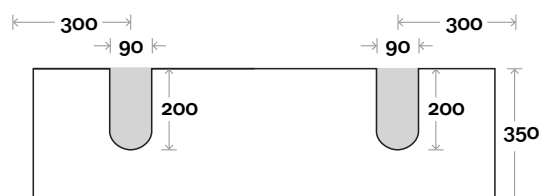

Top Drawer Box