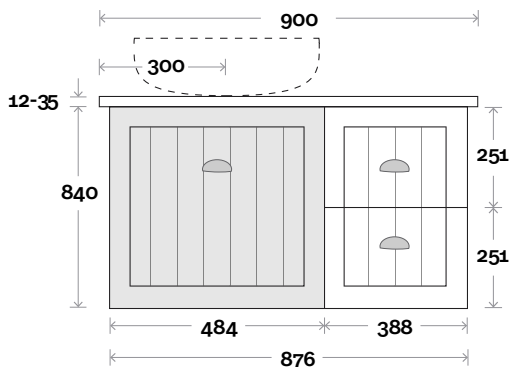

Top Thickness
 Caesarstone: 20mm
 Silestone: 20mm
 Dekton: 12mm
 Symphony: 20mm
 Timber: 30-35mm
 (Above counter only)

- Note:**
- Stone & Timber waste centre: 300mm std (may vary depending on basin)
 - Drawers opposite side to bowl
 - Available Left or Right hand basin

Plumbing allowance

Plumbing

Configuration

Kick

Legs

Wallmount

Sorrento

Sorrento 8S 1200mm all drawer centre basin

Top Thickness
 Caesarstone: 20mm
 Silestone: 20mm
 Dekton: 12mm
 Symphony: 20mm
 Timber: 30-35mm
 (Above counter only)

Note:
 • Stone & Timber waste centre:
 600mm Std (may vary depending on basin)

Plumbing allowance