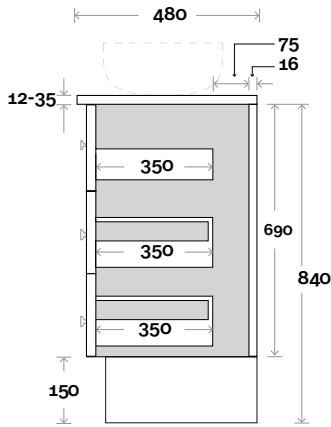

Top Thickness
 Caesarstone: 20mm
 Silestone: 20mm
 Dekton: 12mm
 Symphony: 20mm
 Timber: 30-35mm
 (Above counter only)

Note:
 • Stone & Timber waste centre:
 375mm std (may vary depending on basin)

Plumbing allowance

Plumbing

Configuration

Kick

Legs

Wallmount

Sorrento

Sorrento 16 1800mm all drawer centre basin

Top Thickness
 Caesarstone: 20mm
 Silestone: 20mm
 Dekton: 12mm
 Symphony: 20mm
 Timber: 30-35mm
 (Above counter only)

Note:
 • Stone & Timber waste centre:
 900mm std (may vary depending on basin)

Plumbing allowance

Plumbing

Configuration

Kick

Legs

Wallmount

Top Drawer Box

Sorrento

Sorrento 17 1800mm all drawer double basin

Top Thickness
 Caesarstone: 20mm
 Silestone: 20mm
 Dekton: 12mm
 Symphony: 20mm
 Timber: 30-35mm
 (Above counter only)

Note:
 • Stone & Timber waste centre:
 450mm std (may vary depending on basin)