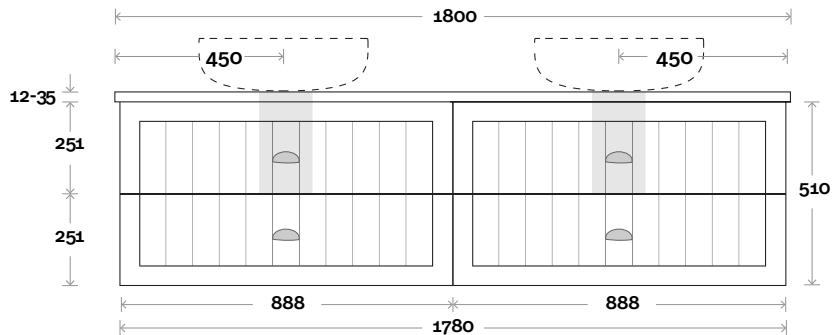

Sorrento

Sorrento 17 1800mm all drawer double basin

Top Thickness
Caesarstone: 20mm
Silestone: 20mm
Dekton: 12mm
Symphony: 20mm
Timber: 30-35mm
(Above counter only)

Note:
• Stone & Timber waste centre:
450mm std (may vary depending on basin)

Plumbing allowance

Plumbing

Configuration

Kick

Legs

Wallmount

Top Drawer Box