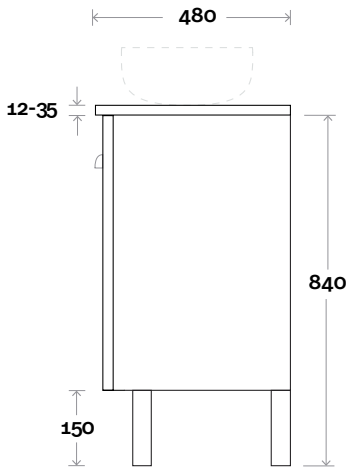

Sorrento

Sorrento 13 1500mm all drawer double basin

Top Thickness
 Caesarstone: 20mm
 Silestone: 20mm
 Dekton: 12mm
 Symphony: 20mm
 Timber: 30-35mm
 (Above counter only)

Note:
 • Stone & Timber waste centre:
 375mm std (may vary depending on basin)

Sorrento 14 1500mm centre basin

Top Thickness
 Caesarstone: 20mm
 Silestone: 20mm
 Dekton: 12mm
 Symphony: 20mm
 Timber: 30-35mm
 (Above counter only)

Note:
 • Stone & Timber waste centre:
 750mm std (may vary depending on basin)

Plumbing allowance

Plumbing

Configuration

Kick

Legs

Wallmount

Sorrento

Sorrento 15 1500mm double basin

Top Thickness
 Caesarstone: 20mm
 Silestone: 20mm
 Dekton: 12mm
 Symphony: 20mm
 Timber: 30-35mm
 (Above counter only)

Note:
 • Stone & Timber waste centre:
 375mm std (may vary depending on basin)

Plumbing allowance