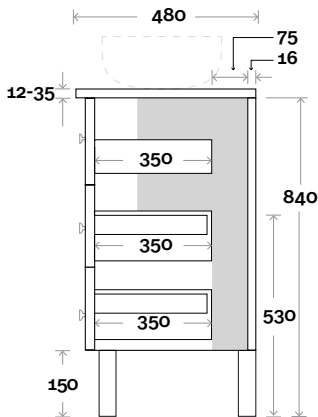

Sorrento

Sorrento 1 600mm all drawer centre basin

Top Thickness
 Caesarstone: 20mm
 Silestone: 20mm
 Dekton: 12mm
 Symphony: 20mm
 Timber: 30-35mm
 (Above counter only)

Note:
 • Stone & Timber waste centre:
 300mm std (may vary depending on basin)

Plumbing allowance

Plumbing

Configuration

Kick

Legs

Wallmount

Top Drawer Box

Sorrento

Sorrento 2 600mm centre basin

Top Thickness
 Caesarstone: 20mm
 Silestone: 20mm
 Dekton: 12mm
 Symphony: 20mm
 Timber: 30-35mm
 (Above counter only)

Note:
 • Stone & Timber waste centre:
 300mm std (may vary depending on basin)