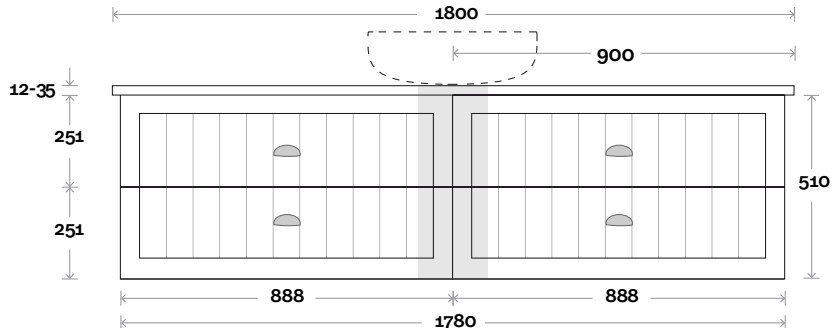

Note:
 • Stone & Timber waste centre:
 900mm std (may vary depending on basin)

Plumbing allowance

Plumbing

Configuration

Kick

Legs

Wallmount

Top Drawer Box

Sorrento

Sorrento 17 1800mm all drawer double basin

Top Thickness
 Caesarstone: 20mm
 Silestone: 20mm
 Dekton: 12mm
 Symphony: 20mm
 Timber: 30-35mm
 (Above counter only)

Note:
 • Stone & Timber waste centre:
 450mm std (may vary depending on basin)