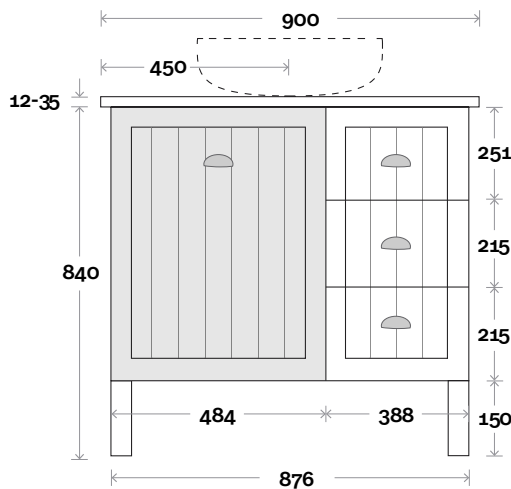

Top Thickness
 Caesarstone: 20mm
 Silestone: 20mm
 Dekton: 12mm
 Symphony: 20mm
 Timber: 30-35mm
 (Above counter only)

Note:
 • Stone & Timber waste centre:
 450mm std (may vary depending on basin)
 • Available in Left or Right Hand
 Drawers

Plumbing allowance

Plumbing

Configuration

Kick

Legs

Wallmount

Sorrento

Sorrento 7 900mm off centre basin

Top Thickness
 Caesarstone: 20mm
 Silestone: 20mm
 Dekton: 12mm
 Symphony: 20mm
 Timber: 30-35mm
 (Above counter only)

- Note:**
- Stone & Timber waste centre: 300mm std (may vary depending on basin)
 - Drawers opposite side to bowl
 - Available Left or Right hand basin