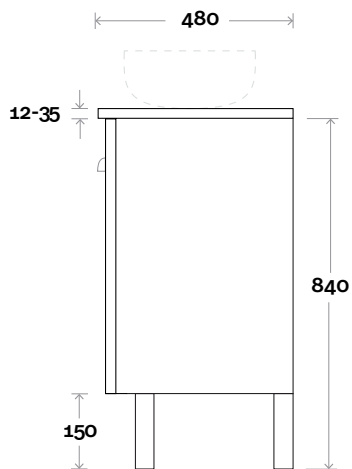

Sorrento

Sorrento 17 1800mm all drawer double basin

Top Thickness
 Caesarstone: 20mm
 Silestone: 20mm
 Dekton: 12mm
 Symphony: 20mm
 Timber: 30-35mm
 (Above counter only)

Note:
 • Stone & Timber waste centre:
 450mm std (may vary depending on basin)

Sorrento 18 1800mm centre basin

Top Thickness
 Caesarstone: 20mm
 Silestone: 20mm
 Dekton: 12mm
 Symphony: 20mm
 Timber: 30-35mm
 (Above counter only)

Note:
 • Stone & Timber waste centre:
 900mm std (may vary depending on basin)

Plumbing allowance

Profile

Configuration

Kick

Legs

Wallmount

Sorrento

Sorrento 19 1800mm double basin

Top Thickness
 Caesarstone: 20mm
 Silestone: 20mm
 Dekton: 12mm
 Symphony: 20mm
 Timber: 30-35mm
 (Above counter only)

Note:
 • Stone & Timber waste centre:
 450mm std (may vary depending on basin)

Plumbing allowance