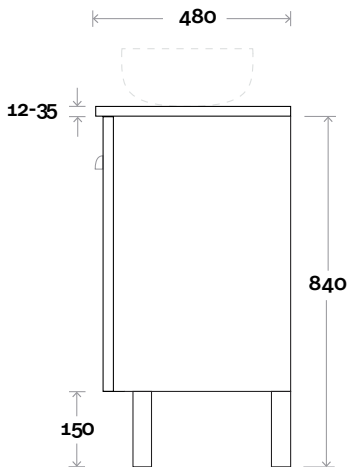

Top Thickness
 Caesarstone: 20mm
 Silestone: 20mm
 Dekton: 12mm
 Symphony: 20mm
 Timber: 30-35mm
 (Above counter only)

Note:
 • Stone & Timber waste centre:
 450mm std (may vary depending on basin)
 • Available in Left or Right Hand
 Drawers

Top Thickness
 Caesarstone: 20mm
 Silestone: 20mm
 Dekton: 12mm
 Symphony: 20mm
 Timber: 30-35mm
 (Above counter only)

- Note:**
- Stone & Timber waste centre: 300mm std (may vary depending on basin)
 - Drawers opposite side to bowl
 - Available Left or Right hand basin

Plumbing allowance

Plumbing

Configuration

Kick

Legs

Wallmount

Sorrento

Sorrento 8S 1200mm all drawer centre basin

Top Thickness
 Caesarstone: 20mm
 Silestone: 20mm
 Dekton: 12mm
 Symphony: 20mm
 Timber: 30-35mm
 (Above counter only)

Note:
 • Stone & Timber waste centre:
 600mm Std (may vary depending on basin)

Plumbing allowance