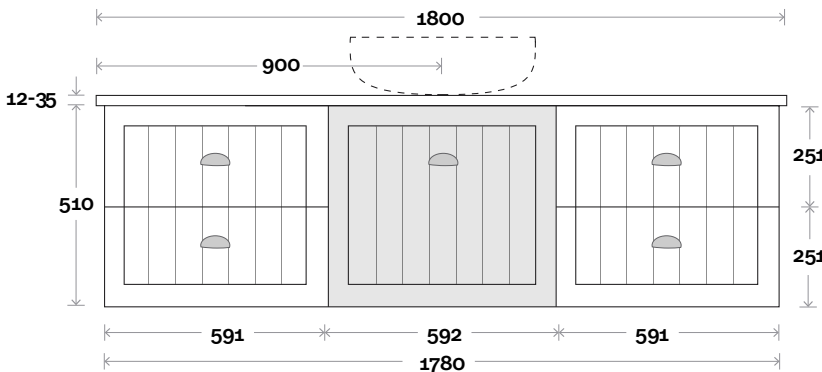

Plumbing allowance

Profile

Configuration

Kick

Legs

Wallmount

Sorrento

Sorrento 19 1800mm double basin