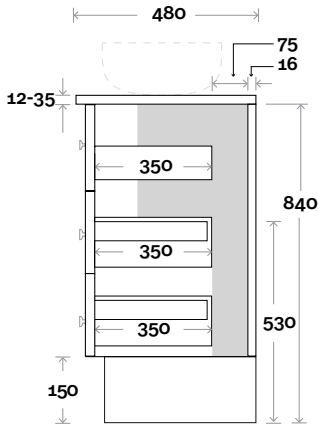

Sorrento

Sorrento 13 1500mm all drawer double basin

Top Thickness
Caesarstone: 20mm
Silestone: 20mm
Dekton: 12mm
Symphony: 20mm
Timber: 30-35mm
(Above counter only)

Note:
• Stone & Timber waste centre:
375mm std (may vary depending on basin)

Plumbing allowance

Plumbing

Configuration

Kick