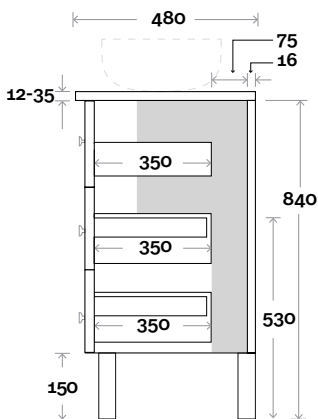

Note:
 • Stone & Timber waste centre:
 750mm std (may vary depending on basin)

 **Plumbing allowance**

Plumbing

Configuration

Kick

Legs

Wallmount

Top Drawer Box

Sorrento

Sorrento 13 1500mm all drawer double basin

Top Thickness
 Caesarstone: 20mm
 Silestone: 20mm
 Dekton: 12mm
 Symphony: 20mm
 Timber: 30-35mm
 (Above counter only)

Note:
 • Stone & Timber waste centre:
 375mm std (may vary depending on basin)

Plumbing allowance

Plumbing

Configuration

Kick

Legs

Wallmount

Top Drawer Box

Sorrento

Sorrento 14 1500mm centre basin

Top Thickness
 Caesarstone: 20mm
 Silestone: 20mm
 Dekton: 12mm
 Symphony: 20mm
 Timber: 30-35mm
 (Above counter only)

Note:
 • Stone & Timber waste centre:
 750mm std (may vary depending on basin)