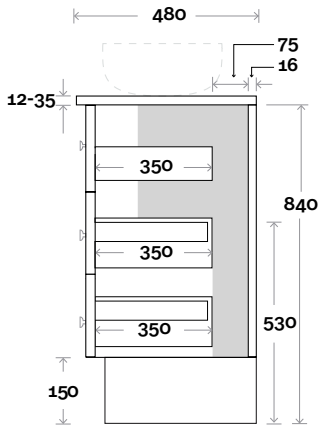

Sorrento

Sorrento 1 600mm all drawer centre basin

Top Thickness
Caesarstone: 20mm
Silestone: 20mm
Dekton: 12mm
Symphony: 20mm
Timber: 30-35mm
(Above counter only)

Note:
• Stone & Timber waste centre:
300mm std (may vary depending on basin)

Plumbing allowance

Plumbing

Configuration

Kick