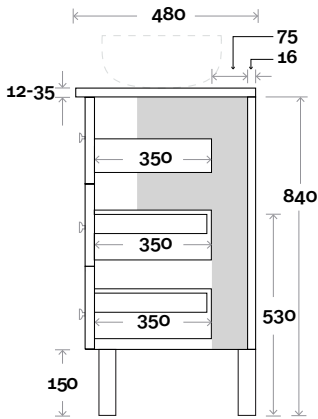

Sorrento

Sorrento 3 750mm all drawer centre basin

Top Thickness
Caesarstone: 20mm
Silestone: 20mm
Dekton: 12mm
Symphony: 20mm
Timber: 30-35mm
(Above counter only)

Note:
• Stone & Timber waste centre:
375mm std (may vary depending on basin)

Plumbing allowance

Plumbing

Configuration

Kick

Legs

Wallmount

Top Drawer Box