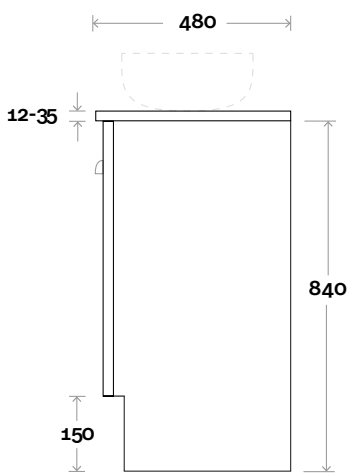

Sorrento

Sorrento 14 1500mm centre basin

Top Thickness
Caesarstone: 20mm
Silestone: 20mm
Dekton: 12mm
Symphony: 20mm
Timber: 30-35mm
(Above counter only)

Note:
• Stone & Timber waste centre:
750mm std (may vary depending on basin)

Plumbing allowance

Plumbing

Configuration

Kick