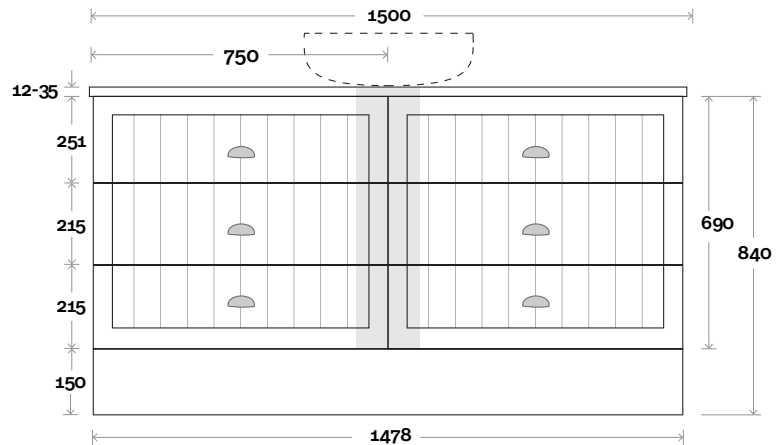

Sorrento

Sorrento 12 1500mm all drawer single basin

Top Thickness
Caesarstone: 20mm
Silestone: 20mm
Dekton: 12mm
Symphony: 20mm
Timber: 30-35mm
(Above counter only)

Note:
• Stone & Timber waste centre:
750mm std (may vary depending on basin)

Plumbing allowance

Plumbing

Configuration

Kick