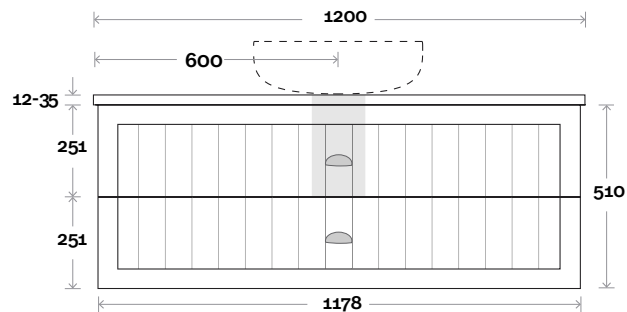

Top Thickness
 Caesarstone: 20mm
 Silestone: 20mm
 Dekton: 12mm
 Symphony: 20mm
 Timber: 30-35mm
 (Above counter only)

Note:
 • Stone & Timber waste centre:
 600mm Std (may vary depending on basin)

Plumbing allowance

Plumbing

Configuration

Kick

Legs

Wallmount

Top Drawer Box

Sorrento

Sorrento 8D 1200mm all drawer double basin

Top Thickness
 Caesarstone: 20mm
 Silestone: 20mm
 Dekton: 12mm
 Symphony: 20mm
 Timber: 30-35mm
 (Above counter only)

Note:
 • Stone & Timber waste centre:
 300mm std (may vary depending on basin)

Plumbing allowance