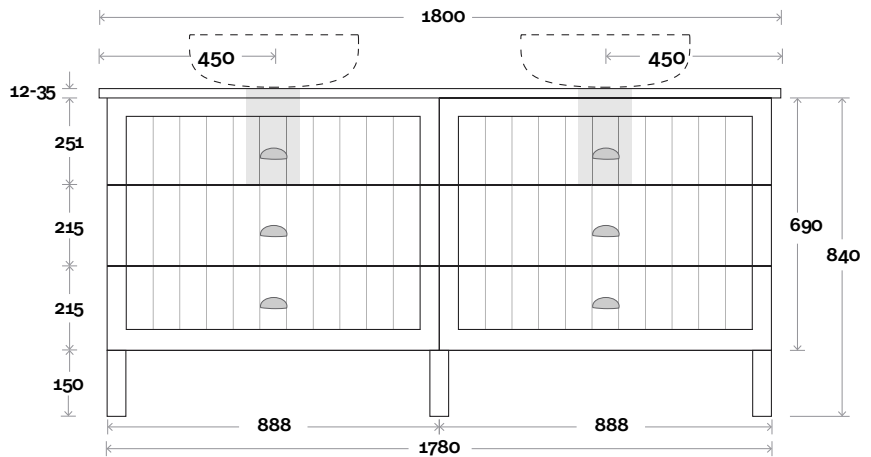

Sorrento

Sorrento 17 1800mm all drawer double basin

Top Thickness
 Caesarstone: 20mm
 Silestone: 20mm
 Dekton: 12mm
 Symphony: 20mm
 Timber: 30-35mm
 (Above counter only)

Note:
 • Stone & Timber waste centre:
 450mm std (may vary depending on basin)

Plumbing allowance

Plumbing

Configuration

Kick

Legs

Wallmount

Top Drawer Box

Sorrento

Sorrento 18 1800mm centre basin

Top Thickness
 Caesarstone: 20mm
 Silestone: 20mm
 Dekton: 12mm
 Symphony: 20mm
 Timber: 30-35mm
 (Above counter only)

Note:
 • Stone & Timber waste centre:
 900mm std (may vary depending on basin)