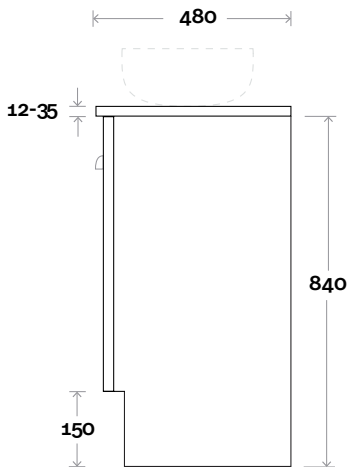

Sorrento

Sorrento 2 600mm centre basin

Top Thickness
Caesarstone: 20mm
Silestone: 20mm
Dekton: 12mm
Symphony: 20mm
Timber: 30-35mm
(Above counter only)

Note:
• Stone & Timber waste centre:
300mm std (may vary depending on basin)

Plumbing allowance

Plumbing

Configuration

Kick