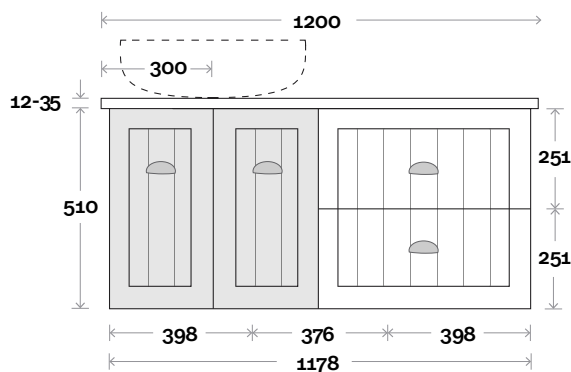

Top Thickness
 Caesarstone: 20mm
 Silestone: 20mm
 Dekton: 12mm
 Symphony: 20mm
 Timber: 30-35mm
 (Above counter only)

Note:
 • Stone & Timber waste centre:
 300mm std (may vary depending on basin)
 • Available Left or Right hand basin

Plumbing allowance

Plumbing

Configuration

Kick

Legs

Wallmount

Sorrento

Sorrento 11 1200mm double basin