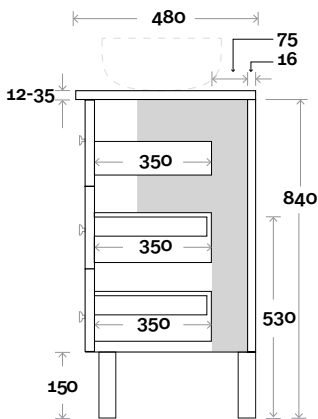

Sorrento

Sorrento 5 900mm all drawer centre basin

Top Thickness
Caesarstone: 20mm
Silestone: 20mm
Dekton: 12mm
Symphony: 20mm
Timber: 30-35mm
(Above counter only)

Note:
• Stone & Timber waste centre:
450mm std (may vary depending on basin)

Plumbing allowance

Plumbing

Configuration

Kick

Legs

Wallmount

Top Drawer Box