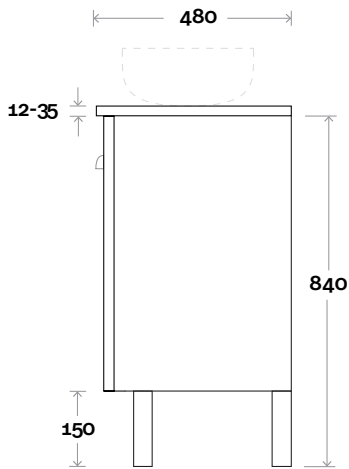

Sorrento

Sorrento 15 1500mm double basin

Top Thickness
Caesarstone: 20mm
Silestone: 20mm
Dekton: 12mm
Symphony: 20mm
Timber: 30-35mm
(Above counter only)

Note:
• Stone & Timber waste centre:
375mm std (may vary depending on basin)

Plumbing allowance

Plumbing

Configuration

Kick

Legs

Wallmount