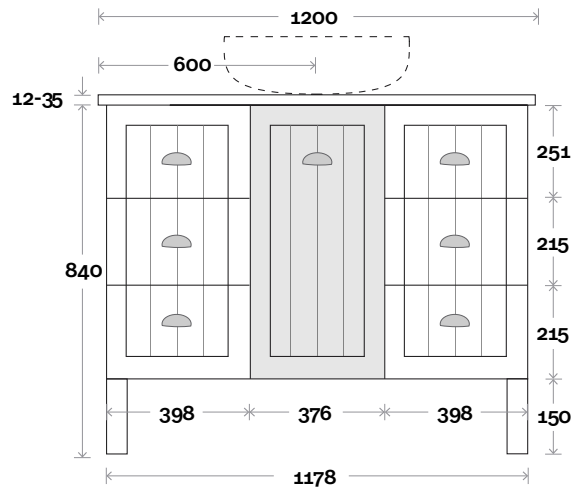

Top Thickness
 Caesarstone: 20mm
 Casa Ceramic top: 20mm
 Silestone: 20mm
 Dekton: 12mm
 Symphony: 20mm
 Timber: 30-35mm
 (Above counter only)

Note:
 • Stone & Timber waste centre:
 600mm Std (may vary depending on basin)

 **Plumbing allowance**

Plumbing

Configuration

Kick

Legs

Wallmount

Sorrento

Sorrento 10 1200mm off centre basin

Top Thickness
 Caesarstone: 20mm
 Silestone: 20mm
 Dekton: 12mm
 Symphony: 20mm
 Timber: 30-35mm
 (Above counter only)

Note:
 • Stone & Timber waste centre:
 300mm std (may vary depending on basin)
 • Available Left or Right hand basin