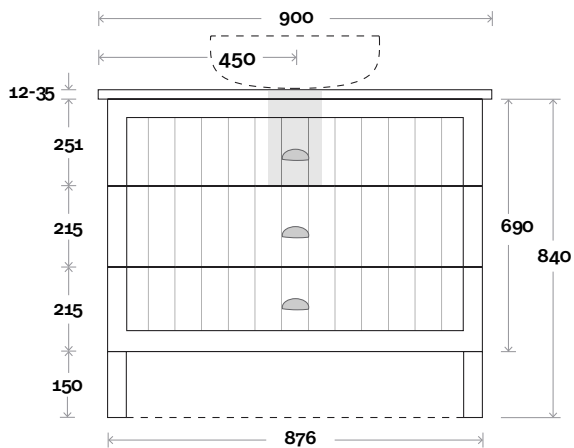

Sorrento

Sorrento 5 900mm all drawer centre basin

Top Thickness
Caesarstone: 20mm
Silestone: 20mm
Dekton: 12mm
Symphony: 20mm
Timber: 30-35mm
(Above counter only)

Note:
• Stone & Timber waste centre:
450mm std (may vary depending on basin)

Plumbing allowance

Plumbing

Configuration

Kick

Legs

Wallmount

Top Drawer Box