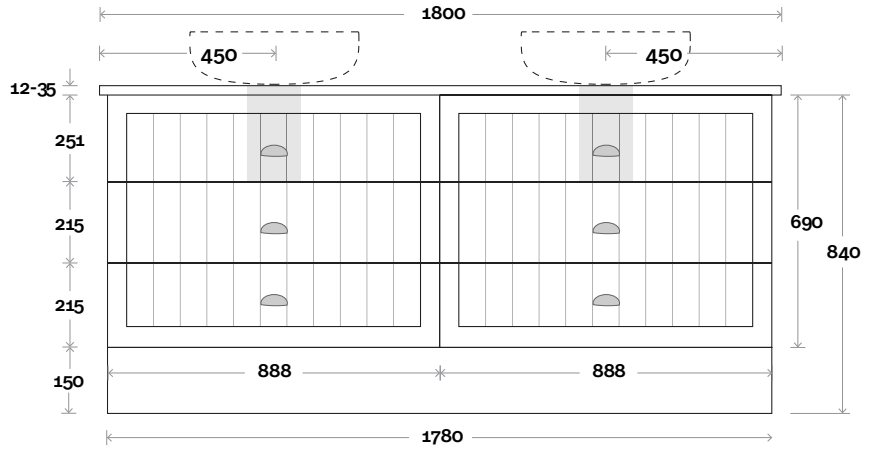

Sorrento

Sorrento 17 1800mm all drawer double basin

Top Thickness
Caesarstone: 20mm
Silestone: 20mm
Dekton: 12mm
Symphony: 20mm
Timber: 30-35mm
(Above counter only)

Note:
• Stone & Timber waste centre:
450mm std (may vary depending on basin)

Plumbing allowance

Plumbing

Configuration

Kick