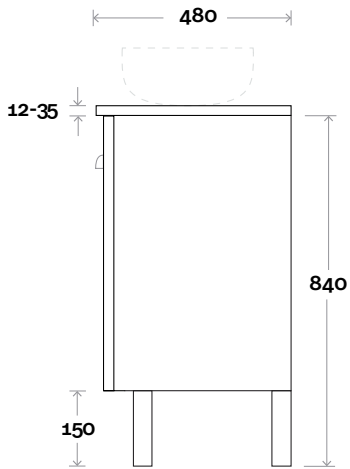

Top Thickness
 Caesarstone: 20mm
 Silestone: 20mm
 Dekton: 12mm
 Symphony: 20mm
 Timber: 30-35mm
 (Above counter only)

Note:
 • Stone & Timber waste centre:
 300mm std (may vary depending on basin)
 • Available Left or Right hand basin

Plumbing allowance

Plumbing

Configuration

Kick

Legs

Wallmount

Sorrento

Sorrento 11 1200mm double basin

Top Thickness
 Caesarstone: 20mm
 Silestone: 20mm
 Dekton: 12mm
 Symphony: 20mm
 Timber: 30-35mm
 (Above counter only)

Note:
 • Stone & Timber waste centre:
 300mm std (may vary depending on basin)

Plumbing allowance