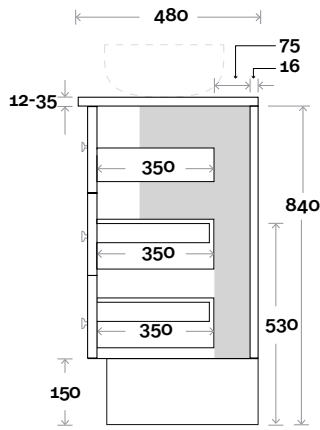

Top Thickness
 Caesarstone: 20mm
 Silestone: 20mm
 Dekton: 12mm
 Symphony: 20mm
 Timber: 30-35mm
 (Above counter only)

Note:
 • Stone & Timber waste centre:
 300mm std (may vary depending on basin)

Plumbing allowance

Plumbing

Configuration

Kick

Legs

Wallmount

Top Drawer Box

Sorrento

Sorrento 9 1200mm centre basin