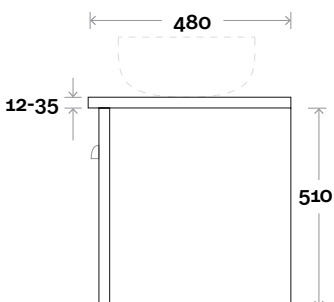

Top Thickness
 Caesarstone: 20mm
 Silestone: 20mm
 Dekton: 12mm
 Symphony: 20mm
 Timber: 30-35mm
 (Above counter only)

Note:
 • Stone & Timber waste centre:
 375mm std (may vary depending on basin)

Plumbing allowance

Plumbing

Configuration

Kick

Legs

Wallmount

Sorrento

Sorrento 16 1800mm all drawer centre basin

Top Thickness
 Caesarstone: 20mm
 Silestone: 20mm
 Dekton: 12mm
 Symphony: 20mm
 Timber: 30-35mm
 (Above counter only)

Note:
 • Stone & Timber waste centre:
 900mm std (may vary depending on basin)

Plumbing allowance

Plumbing

Configuration

Kick

Legs

Wallmount

Top Drawer Box

Sorrento

Sorrento 17 1800mm all drawer double basin

Top Thickness
 Caesarstone: 20mm
 Silestone: 20mm
 Dekton: 12mm
 Symphony: 20mm
 Timber: 30-35mm
 (Above counter only)

Note:
 • Stone & Timber waste centre:
 450mm std (may vary depending on basin)