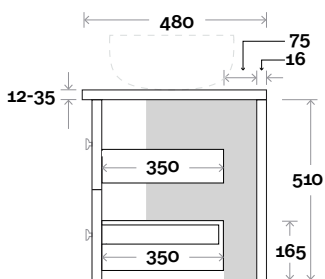

Top Thickness
 Caesarstone: 20mm
 Silestone: 20mm
 Dekton: 12mm
 Symphony: 20mm
 Timber: 30-35mm
 (Above counter only)

Note:
 • Stone & Timber waste centre:
 450mm std (may vary depending on basin)

Plumbing allowance

Plumbing

Configuration

Kick

Legs

Wallmount

Top Drawer Box

Sorrento

Sorrento 6 900mm centre basin

Top Thickness
 Caesarstone: 20mm
 Silestone: 20mm
 Dekton: 12mm
 Symphony: 20mm
 Timber: 30-35mm
 (Above counter only)

Note:
 • Stone & Timber waste centre:
 450mm std (may vary depending on basin)
 • Available in Left or Right Hand
 Drawers