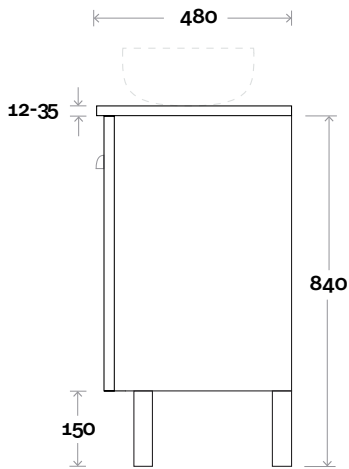

Top Thickness
 Caesarstone: 20mm
 Casa Ceramic top: 20mm
 Silestone: 20mm
 Dekton: 12mm
 Symphony: 20mm
 Timber: 30-35mm
 (Above counter only)

Note:
 • Stone & Timber waste centre:
 600mm Std (may vary depending on basin)

 **Plumbing allowance**

Plumbing

Configuration

Kick

Legs

Wallmount

Sorrento

Sorrento 10 1200mm off centre basin

Top Thickness
 Caesarstone: 20mm
 Silestone: 20mm
 Dekton: 12mm
 Symphony: 20mm
 Timber: 30-35mm
 (Above counter only)

Note:
 • Stone & Timber waste centre:
 300mm std (may vary depending on basin)
 • Available Left or Right hand basin