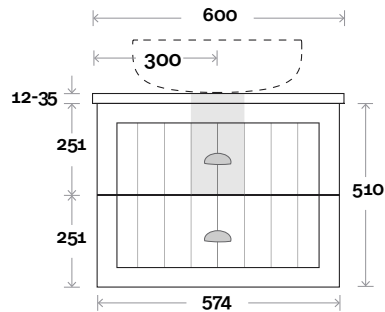

Sorrento

Sorrento 1 600mm all drawer centre basin

Top Thickness
Caesarstone: 20mm
Silestone: 20mm
Dekton: 12mm
Symphony: 20mm
Timber: 30-35mm
(Above counter only)

Note:
• Stone & Timber waste centre:
300mm std (may vary depending on basin)

Plumbing allowance

Plumbing

Configuration

Kick

Legs

Wallmount

Top Drawer Box