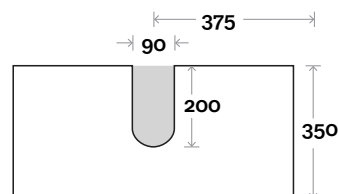

Top Thickness
 Caesarstone: 20mm
 Silestone: 20mm
 Dekton: 12mm
 Symphony: 20mm
 Timber: 30-35mm
 (Above counter only)

Note:
 • Stone & Timber waste centre:
 375mm std (may vary depending on basin)

Plumbing allowance

Plumbing

Configuration

Kick

Legs

Wallmount

Top Drawer Box

Sorrento

Sorrento 4 750mm centre basin

Top Thickness
 Caesarstone: 20mm
 Silestone: 20mm
 Dekton: 12mm
 Symphony: 20mm
 Timber: 30-35mm
 (Above counter only)

Note:
 • Stone & Timber waste centre:
 375mm std (may vary depending on basin)

• Available in Left or Right Hand
 Drawers