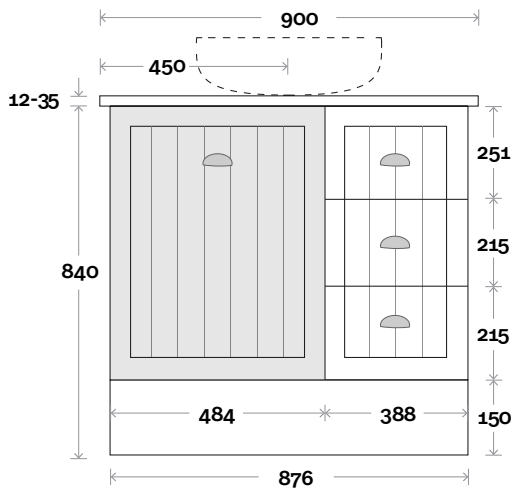

Sorrento

Sorrento 6 900mm centre basin

Top Thickness
Caesarstone: 20mm
Silestone: 20mm
Dekton: 12mm
Symphony: 20mm
Timber: 30-35mm
(Above counter only)

Note:
• Stone & Timber waste centre:
450mm std (may vary depending on basin)
• Available in Left or Right Hand
Drawers

Plumbing allowance

Plumbing

Configuration

Kick