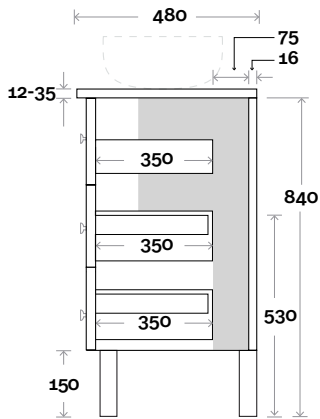

Sorrento

Sorrento 17 1800mm all drawer double basin

Top Thickness
Caesarstone: 20mm
Silestone: 20mm
Dekton: 12mm
Symphony: 20mm
Timber: 30-35mm
(Above counter only)

Note:
• Stone & Timber waste centre:
450mm std (may vary depending on basin)

Plumbing allowance

Plumbing

Configuration

Kick

Legs

Wallmount

Top Drawer Box