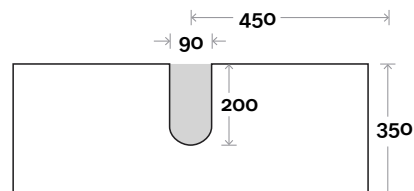

Top Thickness
 Caesarstone: 20mm
 Silestone: 20mm
 Dekton: 12mm
 Symphony: 20mm
 Timber: 30-35mm
 (Above counter only)

Note:
 • Stone & Timber waste centre:
 450mm std (may vary depending on basin)

Plumbing allowance

Plumbing

Configuration

Kick

Legs

Wallmount

Top Drawer Box

Sorrento

Sorrento 6 900mm centre basin

Top Thickness
 Caesarstone: 20mm
 Silestone: 20mm
 Dekton: 12mm
 Symphony: 20mm
 Timber: 30-35mm
 (Above counter only)

Note:
 • Stone & Timber waste centre:
 450mm std (may vary depending on basin)
 • Available in Left or Right Hand
 Drawers