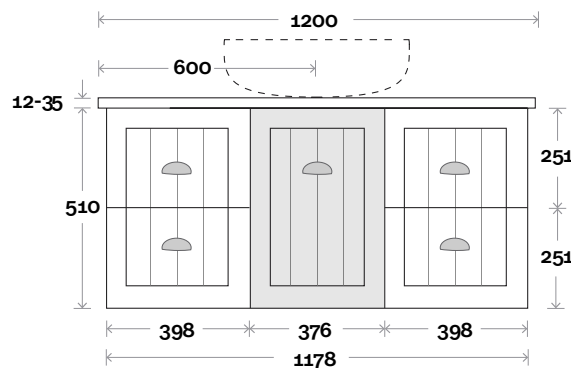

 **Plumbing allowance**

Plumbing

Configuration

Kick

Legs

Wallmount

Sorrento

Sorrento 10 1200mm off centre basin