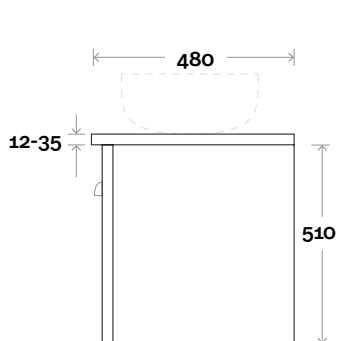

Top Thickness
 Caesarstone: 20mm
 Casa Ceramic top: 20mm
 Silestone: 20mm
 Dekton: 12mm
 Symphony: 20mm
 Timber: 30-35mm
 (Above counter only)

Note:
 • Stone & Timber waste centre:
 600mm Std (may vary depending on basin)

 **Plumbing allowance**

Plumbing

Configuration

Kick

Legs

Wallmount

Sorrento

Sorrento 10 1200mm off centre basin

Top Thickness
 Caesarstone: 20mm
 Silestone: 20mm
 Dekton: 12mm
 Symphony: 20mm
 Timber: 30-35mm
 (Above counter only)

Note:
 • Stone & Timber waste centre:
 300mm std (may vary depending on basin)
 • Available Left or Right hand basin