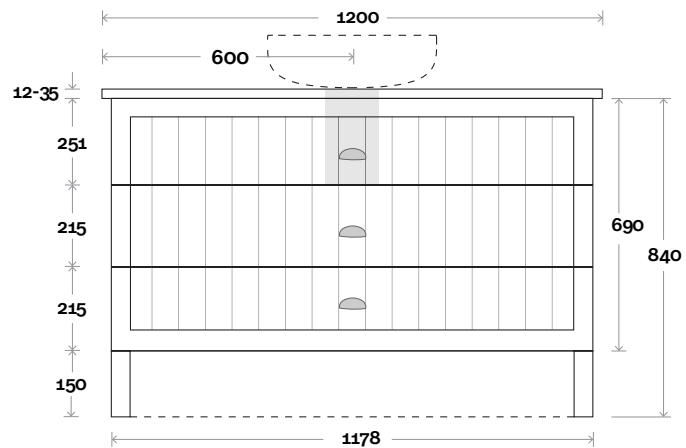

Sorrento

Sorrento 8S 1200mm all drawer centre basin

Top Thickness
Caesarstone: 20mm
Silestone: 20mm
Dekton: 12mm
Symphony: 20mm
Timber: 30-35mm
(Above counter only)

Note:
• Stone & Timber waste centre:
600mm Std (may vary depending on basin)

Plumbing allowance

Plumbing

Configuration

Kick

Legs

Wallmount

Top Drawer Box