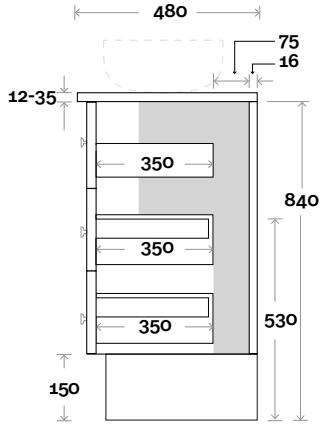

Sorrento

Sorrento 17 1800mm all drawer double basin

Top Thickness
Caesarstone: 20mm
Silestone: 20mm
Dekton: 12mm
Symphony: 20mm
Timber: 30-35mm
(Above counter only)

Note:
• Stone & Timber waste centre:
450mm std (may vary depending on basin)

Plumbing allowance

Plumbing

Configuration

Kick