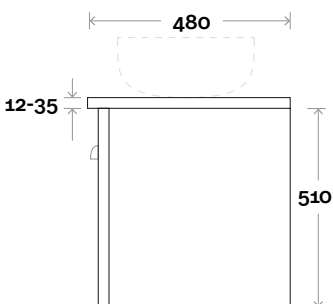

Top Thickness
 Caesarstone: 20mm
 Silestone: 20mm
 Dekton: 12mm
 Symphony: 20mm
 Timber: 30-35mm
 (Above counter only)

- Note:**
- Stone & Timber waste centre: 300mm std (may vary depending on basin)
 - Drawers opposite side to bowl
 - Available Left or Right hand basin

Plumbing allowance

Plumbing

Configuration

Kick

Legs

Wallmount

Sorrento

Sorrento 8S 1200mm all drawer centre basin

Top Thickness
 Caesarstone: 20mm
 Silestone: 20mm
 Dekton: 12mm
 Symphony: 20mm
 Timber: 30-35mm
 (Above counter only)

Note:
 • Stone & Timber waste centre:
 600mm Std (may vary depending on basin)

Plumbing allowance