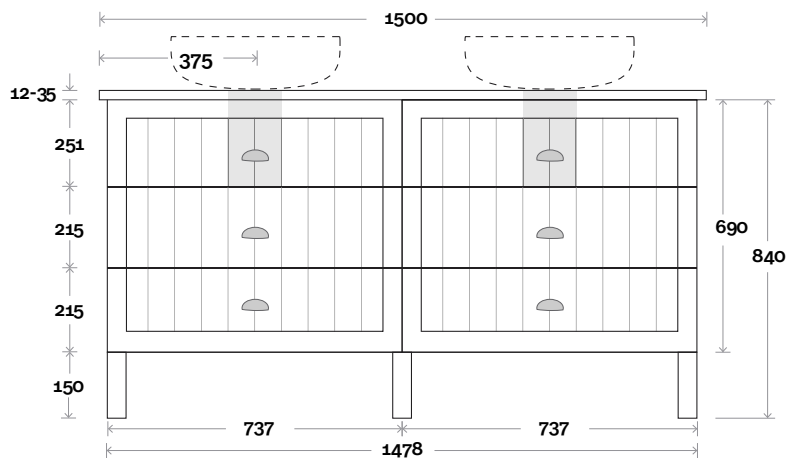

Sorrento

Sorrento 13 1500mm all drawer double basin

Top Thickness
 Caesarstone: 20mm
 Silestone: 20mm
 Dekton: 12mm
 Symphony: 20mm
 Timber: 30-35mm
 (Above counter only)

Note:
 • Stone & Timber waste centre:
 375mm std (may vary depending on basin)

Plumbing allowance

Plumbing

Configuration

Kick

Legs

Wallmount

Top Drawer Box

Sorrento