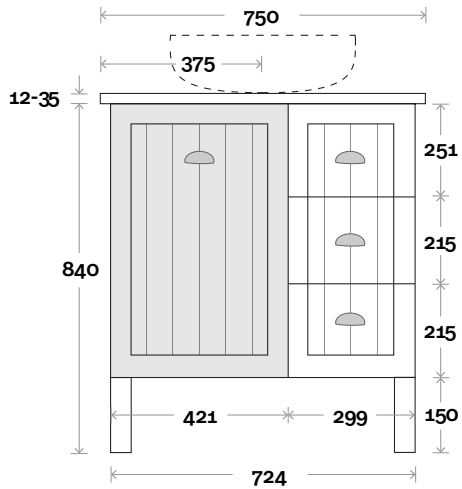

Top Thickness
 Caesarstone: 20mm
 Silestone: 20mm
 Dekton: 12mm
 Symphony: 20mm
 Timber: 30-35mm
 (Above counter only)

Note:
 • Stone & Timber waste centre:
 375mm std (may vary depending on basin)

• Available in Left or Right Hand
 Drawers

Plumbing allowance

Plumbing

Configuration

Kick

Legs

Wallmount

Sorrento

Sorrento 5 900mm all drawer centre basin