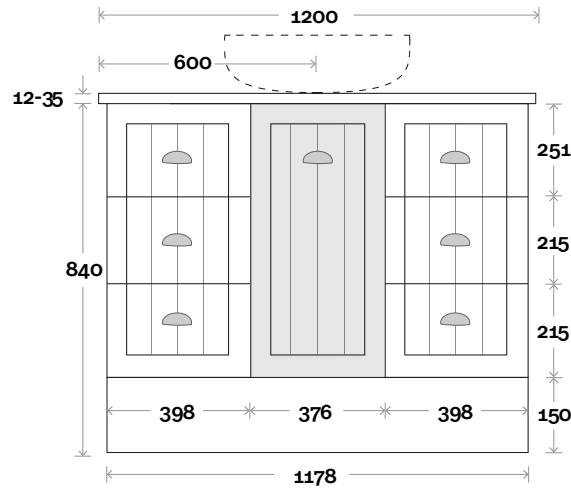

Sorrento

Sorrento 9 1200mm centre basin

Top Thickness
Caesarstone: 20mm
Casa Ceramic top: 20mm
Silestone: 20mm
Dekton: 12mm
Symphony: 20mm
Timber: 30-35mm
(Above counter only)

Note:
• Stone & Timber waste centre:
600mm Std (may vary depending on basin)

Plumbing allowance

Plumbing

Configuration

Kick