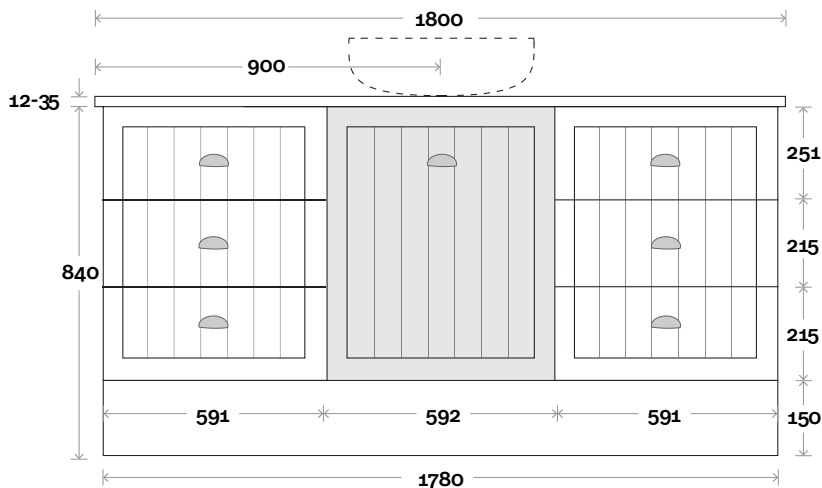

Sorrento

Sorrento 18 1800mm centre basin

Top Thickness
Caesarstone: 20mm
Silestone: 20mm
Dekton: 12mm
Symphony: 20mm
Timber: 30-35mm
(Above counter only)

Note:
• Stone & Timber waste centre:
900mm std (may vary depending on basin)

Plumbing allowance

Profile

Configuration

Kick