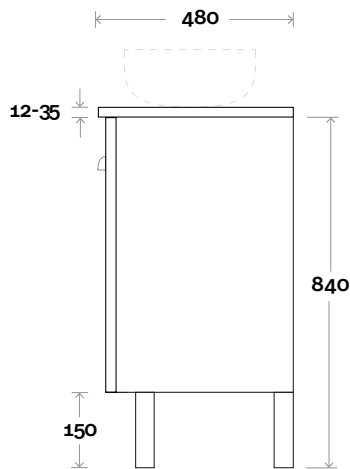

Sorrento

Sorrento 19 1800mm double basin

Top Thickness
Caesarstone: 20mm
Silestone: 20mm
Dekton: 12mm
Symphony: 20mm
Timber: 30-35mm
(Above counter only)

Note:
• Stone & Timber waste centre:
450mm std (may vary depending on basin)

Plumbing allowance

Profile

Configuration

Kick

Legs

Wallmount