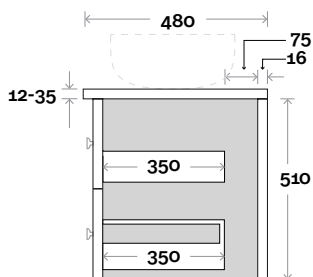

Note:
 • Stone & Timber waste centre:
 750mm std (may vary depending on basin)

 **Plumbing allowance**

Plumbing

Configuration

Kick

Legs

Wallmount

Top Drawer Box

Sorrento

Sorrento 13 1500mm all drawer double basin

Top Thickness
 Caesarstone: 20mm
 Silestone: 20mm
 Dekton: 12mm
 Symphony: 20mm
 Timber: 30-35mm
 (Above counter only)

Note:
 • Stone & Timber waste centre:
 375mm std (may vary depending on basin)