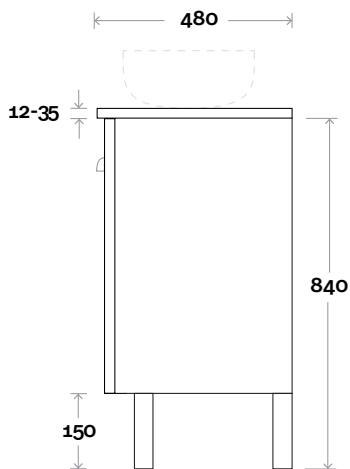

Top Thickness
 Caesarstone: 20mm
 Silestone: 20mm
 Dekton: 12mm
 Symphony: 20mm
 Timber: 30-35mm
 (Above counter only)

Note:
 • Stone & Timber waste centre:
 450mm std (may vary depending on basin)
 • Available in Left or Right Hand
 Drawers

Plumbing allowance

Plumbing

Configuration

Kick

Legs

Wallmount

Sorrento

Sorrento 7 900mm off centre basin

Top Thickness
 Caesarstone: 20mm
 Silestone: 20mm
 Dekton: 12mm
 Symphony: 20mm
 Timber: 30-35mm
 (Above counter only)

- Note:**
- Stone & Timber waste centre: 300mm std (may vary depending on basin)
 - Drawers opposite side to bowl
 - Available Left or Right hand basin