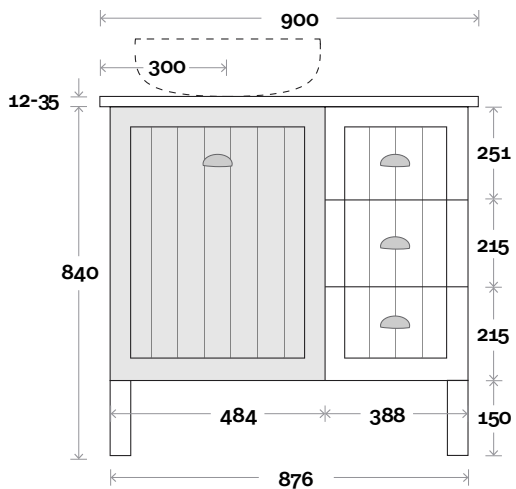

Top Thickness
 Caesarstone: 20mm
 Silestone: 20mm
 Dekton: 12mm
 Symphony: 20mm
 Timber: 30-35mm
 (Above counter only)

- Note:**
- Stone & Timber waste centre: 300mm std (may vary depending on basin)
 - Drawers opposite side to bowl
 - Available Left or Right hand basin

Plumbing allowance

Plumbing

Configuration

Kick

Legs

Wallmount

Sorrento

Sorrento 8S 1200mm all drawer centre basin

Top Thickness
 Caesarstone: 20mm
 Silestone: 20mm
 Dekton: 12mm
 Symphony: 20mm
 Timber: 30-35mm
 (Above counter only)

Note:
 • Stone & Timber waste centre:
 600mm Std (may vary depending on basin)

Plumbing allowance