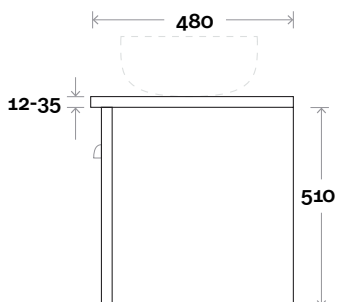

Top Thickness
 Caesarstone: 20mm
 Silestone: 20mm
 Dekton: 12mm
 Symphony: 20mm
 Timber: 30-35mm
 (Above counter only)

Note:
 • Stone & Timber waste centre:
 450mm std (may vary depending on basin)
 • Available in Left or Right Hand
 Drawers

Plumbing allowance

Plumbing

Configuration

Kick

Legs

Wallmount

Sorrento

Sorrento 7 900mm off centre basin

Top Thickness
 Caesarstone: 20mm
 Silestone: 20mm
 Dekton: 12mm
 Symphony: 20mm
 Timber: 30-35mm
 (Above counter only)

- Note:**
- Stone & Timber waste centre: 300mm std (may vary depending on basin)
 - Drawers opposite side to bowl
 - Available Left or Right hand basin