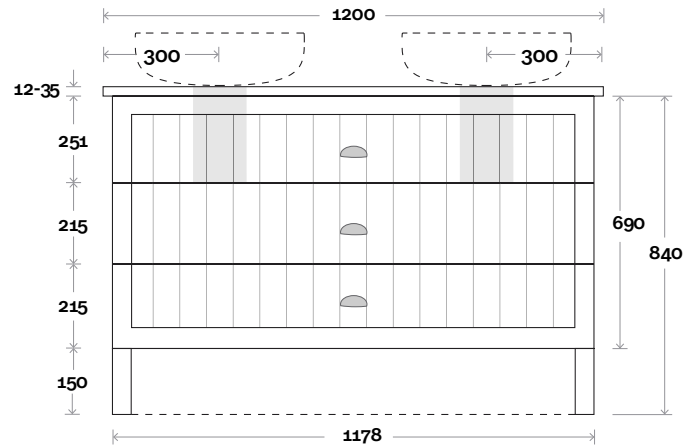

Sorrento

Sorrento 8D 1200mm all drawer double basin

Top Thickness
Caesarstone: 20mm
Silestone: 20mm
Dekton: 12mm
Symphony: 20mm
Timber: 30-35mm
(Above counter only)

Note:
• Stone & Timber waste centre:
300mm std (may vary depending on basin)

Plumbing allowance

Plumbing

Configuration

Kick

Legs

Wallmount

Top Drawer Box