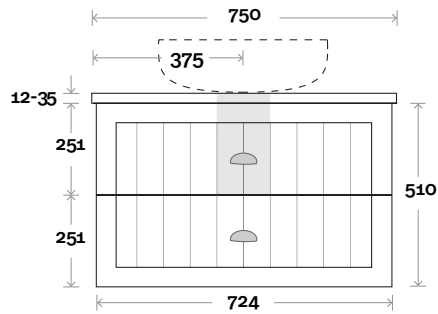

Top Thickness
 Caesarstone: 20mm
 Silestone: 20mm
 Dekton: 12mm
 Symphony: 20mm
 Timber: 30-35mm
 (Above counter only)

Note:
 • Stone & Timber waste centre:
 375mm std (may vary depending on basin)

Plumbing allowance

Plumbing

Configuration

Kick

Legs

Wallmount

Top Drawer Box

Sorrento

Sorrento 4 750mm centre basin

Top Thickness
 Caesarstone: 20mm
 Silestone: 20mm
 Dekton: 12mm
 Symphony: 20mm
 Timber: 30-35mm
 (Above counter only)

Note:
 • Stone & Timber waste centre:
 375mm std (may vary depending on basin)

• Available in Left or Right Hand
 Drawers