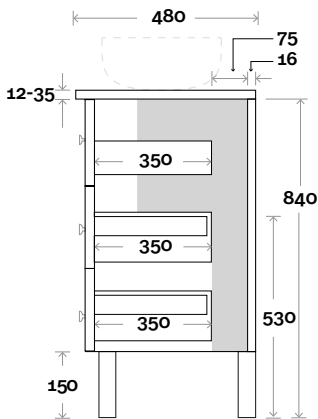

Top Thickness
 Caesarstone: 20mm
 Silestone: 20mm
 Dekton: 12mm
 Symphony: 20mm
 Timber: 30-35mm
 (Above counter only)

- Note:**
- Stone & Timber waste centre: 300mm std (may vary depending on basin)
 - Drawers opposite side to bowl
 - Available Left or Right hand basin

Top Thickness
 Caesarstone: 20mm
 Silestone: 20mm
 Dekton: 12mm
 Symphony: 20mm
 Timber: 30-35mm
 (Above counter only)

Note:
 • Stone & Timber waste centre:
 600mm Std (may vary depending on basin)

Plumbing allowance

Plumbing

Configuration

Kick

Legs

Wallmount

Top Drawer Box

Sorrento

Sorrento 8D 1200mm all drawer double basin