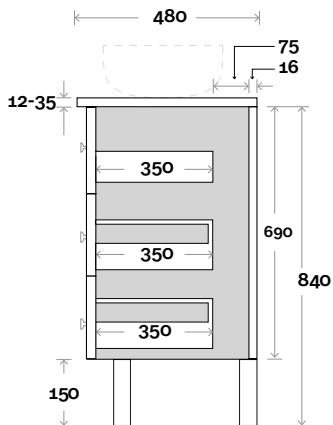

Note:
 • Stone & Timber waste centre:
 750mm std (may vary depending on basin)

 **Plumbing allowance**

Plumbing

Configuration

Kick

Legs

Wallmount

Top Drawer Box

Sorrento

Sorrento 13 1500mm all drawer double basin

Top Thickness
 Caesarstone: 20mm
 Silestone: 20mm
 Dekton: 12mm
 Symphony: 20mm
 Timber: 30-35mm
 (Above counter only)

Note:
 • Stone & Timber waste centre:
 375mm std (may vary depending on basin)