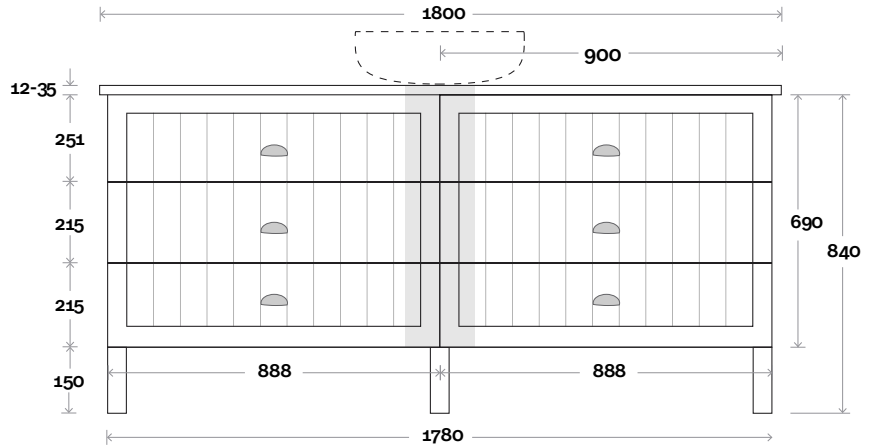

Note:
 • Stone & Timber waste centre:
 900mm std (may vary depending on basin)

Plumbing allowance

Plumbing

Configuration

Kick

Legs

Wallmount

Top Drawer Box

Sorrento

Sorrento 17 1800mm all drawer double basin

Top Thickness
 Caesarstone: 20mm
 Silestone: 20mm
 Dekton: 12mm
 Symphony: 20mm
 Timber: 30-35mm
 (Above counter only)

Note:
 • Stone & Timber waste centre:
 450mm std (may vary depending on basin)