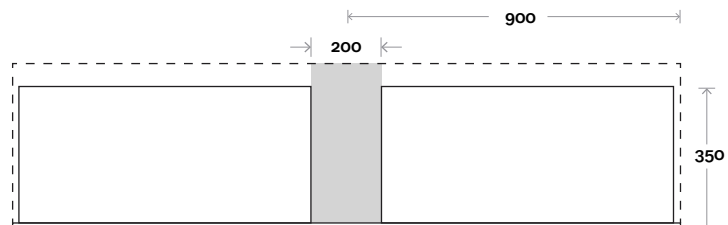

Note:
 • Stone & Timber waste centre:
 900mm std (may vary depending on basin)

Plumbing allowance

Plumbing

Configuration

Kick

Legs

Wallmount

Top Drawer Box