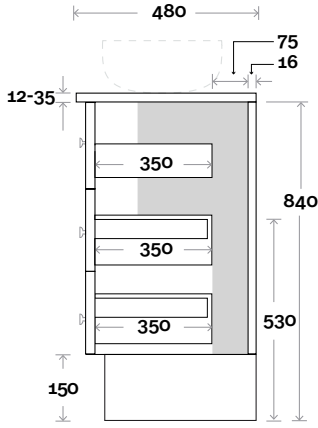

Sorrento

Sorrento 3 750mm all drawer centre basin

Top Thickness
Caesarstone: 20mm
Silestone: 20mm
Dekton: 12mm
Symphony: 20mm
Timber: 30-35mm
(Above counter only)

Note:
• Stone & Timber waste centre:
375mm std (may vary depending on basin)

Plumbing allowance

Plumbing

Configuration

Kick