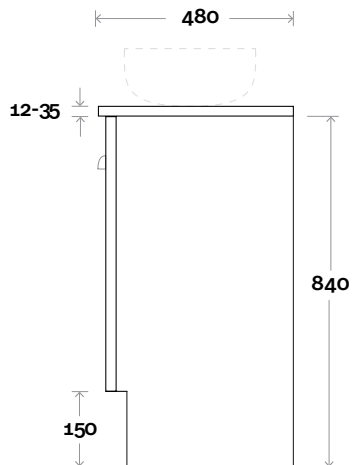

Sorrento

Sorrento 18 1800mm centre basin

Top Thickness
Caesarstone: 20mm
Silestone: 20mm
Dekton: 12mm
Symphony: 20mm
Timber: 30-35mm
(Above counter only)

Note:
• Stone & Timber waste centre:
900mm std (may vary depending on basin)

Plumbing allowance

Profile

Configuration

Kick