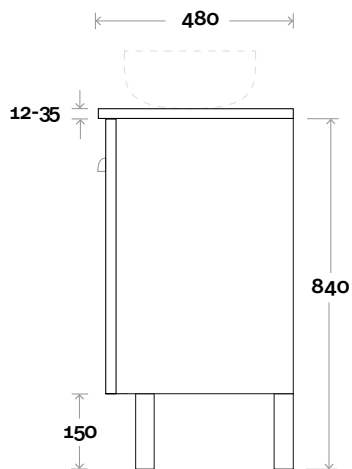

Sorrento

Sorrento 11 1200mm double basin

Top Thickness
Caesarstone: 20mm
Silestone: 20mm
Dekton: 12mm
Symphony: 20mm
Timber: 30-35mm
(Above counter only)

Note:
• Stone & Timber waste centre:
300mm std (may vary depending on basin)

Plumbing allowance

Plumbing

Configuration

Kick

Legs

Wallmount