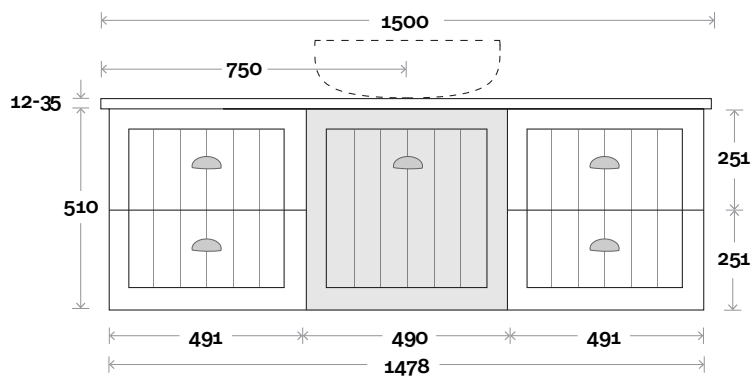

Plumbing allowance

Plumbing

Configuration

Kick

Legs

Wallmount

Sorrento

Sorrento 15 1500mm double basin