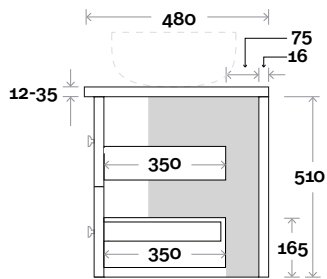

Sorrento

Sorrento 17 1800mm all drawer double basin

Top Thickness
Caesarstone: 20mm
Silestone: 20mm
Dekton: 12mm
Symphony: 20mm
Timber: 30-35mm
(Above counter only)

Note:
• Stone & Timber waste centre:
450mm std (may vary depending on basin)

Plumbing allowance

Plumbing

Configuration

Kick

Legs

Wallmount

Top Drawer Box