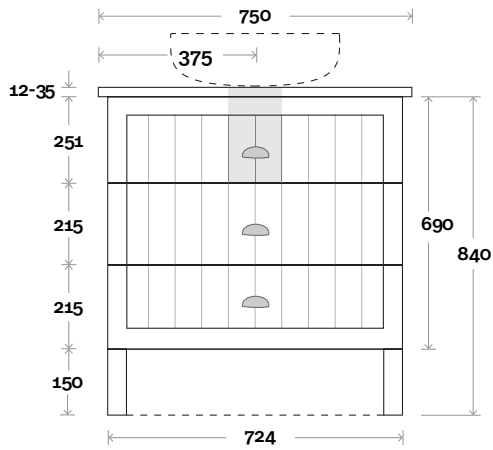

Sorrento

Sorrento 3 750mm all drawer centre basin

Top Thickness
Caesarstone: 20mm
Silestone: 20mm
Dekton: 12mm
Symphony: 20mm
Timber: 30-35mm
(Above counter only)

Note:
• Stone & Timber waste centre:
375mm std (may vary depending on basin)

Plumbing allowance

Plumbing

Configuration

Kick

Legs

Wallmount

Top Drawer Box