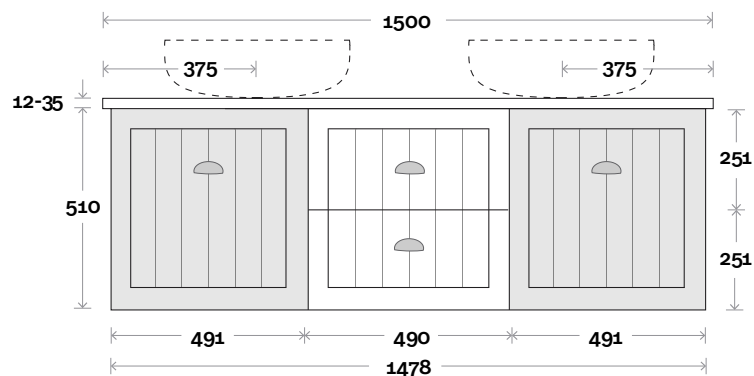

Plumbing

Configuration

Kick

Legs

Wallmount

Sorrento

Sorrento 16 1800mm all drawer centre basin

Top Thickness
 Caesarstone: 20mm
 Silestone: 20mm
 Dekton: 12mm
 Symphony: 20mm
 Timber: 30-35mm
 (Above counter only)