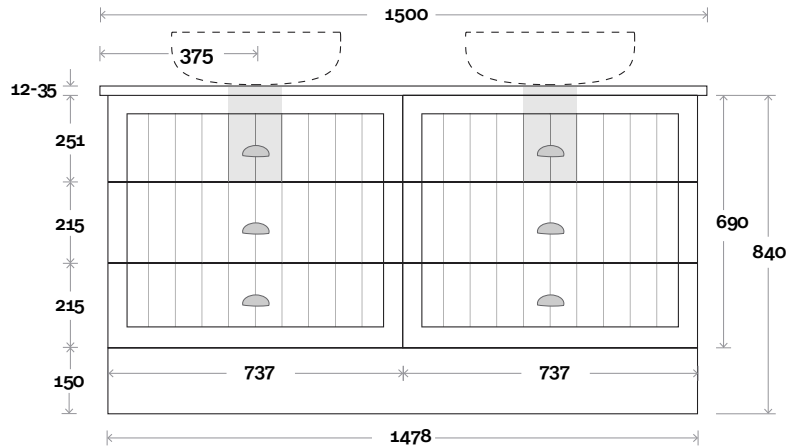

Sorrento

Sorrento 13 1500mm all drawer double basin

Top Thickness
Caesarstone: 20mm
Silestone: 20mm
Dekton: 12mm
Symphony: 20mm
Timber: 30-35mm
(Above counter only)

Note:
• Stone & Timber waste centre:
375mm std (may vary depending on basin)

Plumbing allowance

Plumbing

Configuration

Kick