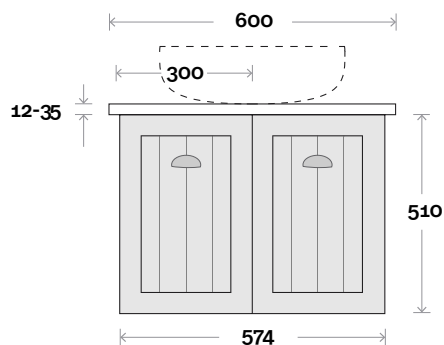

Sorrento 2 600mm centre basin

Top Thickness
 Caesarstone: 20mm
 Silestone: 20mm
 Dekton: 12mm
 Symphony: 20mm
 Timber: 30-35mm
 (Above counter only)

Note:
 • Stone & Timber waste centre:
 300mm std (may vary depending on basin)

Plumbing allowance

Plumbing

Configuration

Kick

Legs

Wallmount

Sorrento

Sorrento 3 750mm all drawer centre basin

Top Thickness
 Caesarstone: 20mm
 Silestone: 20mm
 Dekton: 12mm
 Symphony: 20mm
 Timber: 30-35mm
 (Above counter only)

Note:
 • Stone & Timber waste centre:
 375mm std (may vary depending on basin)

Plumbing allowance