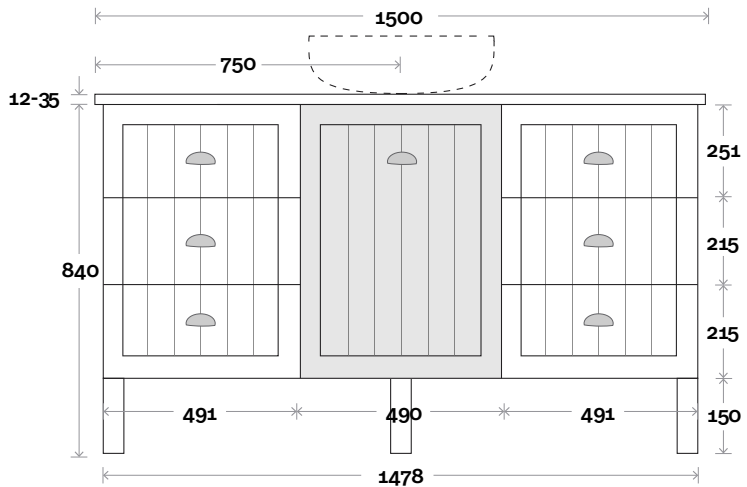

Plumbing allowance

Plumbing

Configuration

Kick

Legs

Wallmount

Sorrento

Sorrento 15 1500mm double basin