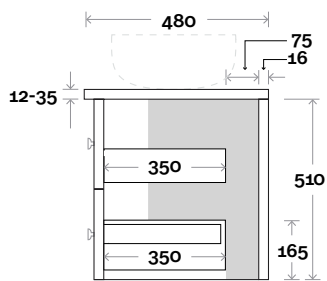

Plumbing

Configuration

Kick

Legs

Wallmount

Top Drawer Box

Sorrento

Sorrento 9 1200mm centre basin

Top Thickness
 Caesarstone: 20mm
 Casa Ceramic top: 20mm
 Silestone: 20mm
 Dekton: 12mm
 Symphony: 20mm
 Timber: 30-35mm
 (Above counter only)

Note:
 • Stone & Timber waste centre:
 600mm Std (may vary depending on basin)