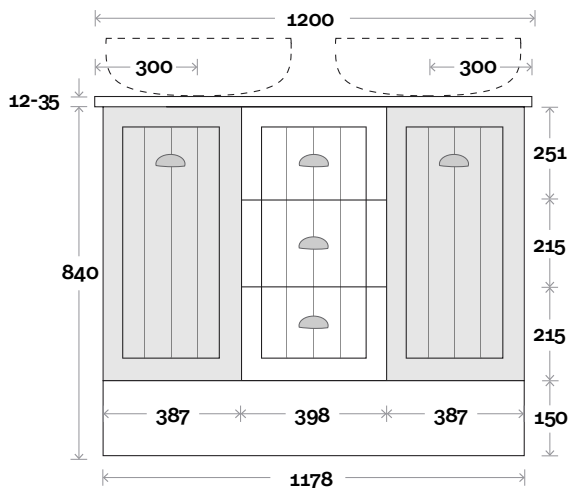

Sorrento

Sorrento 11 1200mm double basin

Top Thickness
Caesarstone: 20mm
Silestone: 20mm
Dekton: 12mm
Symphony: 20mm
Timber: 30-35mm
(Above counter only)

Note:
• Stone & Timber waste centre:
300mm std (may vary depending on basin)

Plumbing allowance

Plumbing

Configuration

Kick