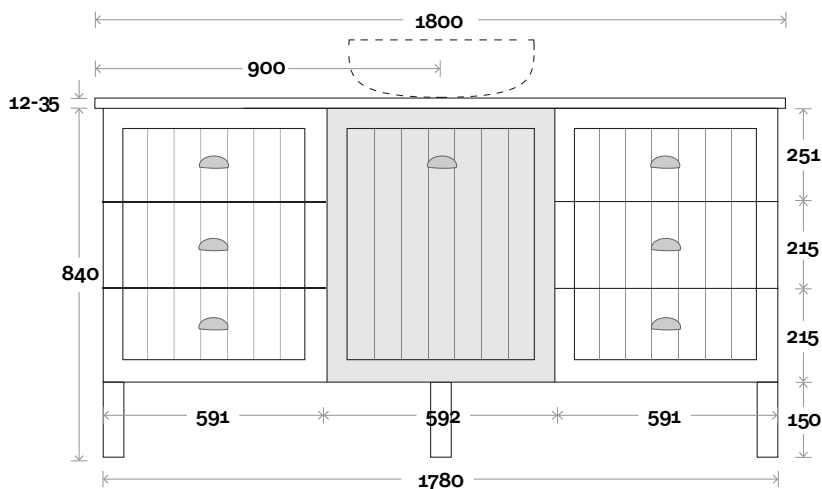

Plumbing allowance

Profile

Configuration

Kick

Legs

Wallmount

Sorrento

Sorrento 19 1800mm double basin