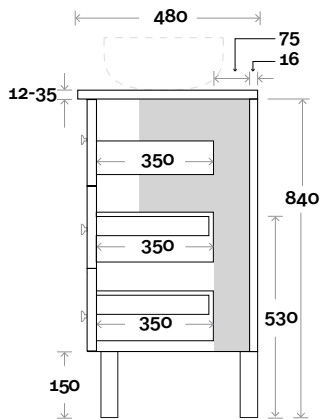

Top Thickness
 Caesarstone: 20mm
 Silestone: 20mm
 Dekton: 12mm
 Symphony: 20mm
 Timber: 30-35mm
 (Above counter only)

Note:
 • Stone & Timber waste centre:
 300mm std (may vary depending on basin)

Plumbing allowance

Plumbing

Configuration

Kick

Legs

Wallmount

Top Drawer Box

Sorrento

Sorrento 9 1200mm centre basin