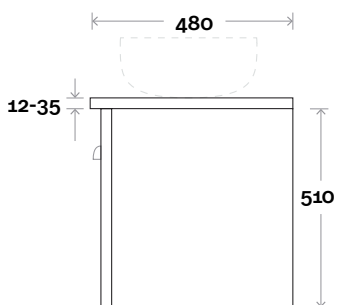

Top Thickness
 Caesarstone: 20mm
 Silestone: 20mm
 Dekton: 12mm
 Symphony: 20mm
 Timber: 30-35mm
 (Above counter only)

Note:
 • Stone & Timber waste centre:
 300mm std (may vary depending on basin)

Plumbing allowance

Plumbing

Configuration

Kick

Legs

Wallmount

Sorrento

Sorrento 12 1500mm all drawer single basin

Top Thickness
 Caesarstone: 20mm
 Silestone: 20mm
 Dekton: 12mm
 Symphony: 20mm
 Timber: 30-35mm
 (Above counter only)

Note:
 • Stone & Timber waste centre:
 750mm std (may vary depending on basin)

 **Plumbing allowance**

Plumbing

Configuration

Kick

Legs

Wallmount

Top Drawer Box

Sorrento

Sorrento 13 1500mm all drawer double basin

Top Thickness
 Caesarstone: 20mm
 Silestone: 20mm
 Dekton: 12mm
 Symphony: 20mm
 Timber: 30-35mm
 (Above counter only)

Note:
 • Stone & Timber waste centre:
 375mm std (may vary depending on basin)