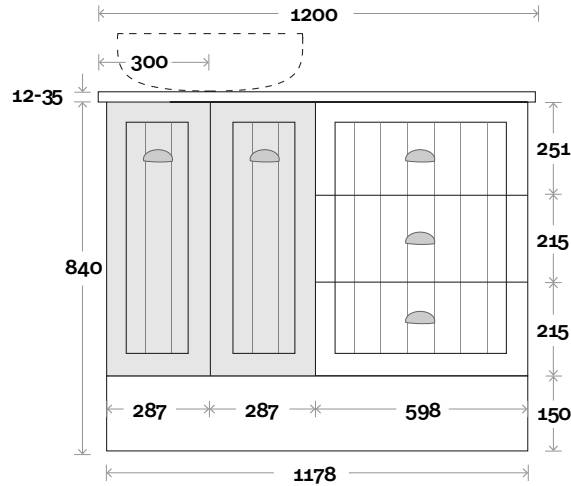

Sorrento

Sorrento 10 1200mm off centre basin

Top Thickness
Caesarstone: 20mm
Silestone: 20mm
Dekton: 12mm
Symphony: 20mm
Timber: 30-35mm
(Above counter only)

Note:
• Stone & Timber waste centre:
300mm std (may vary depending on basin)
• Available Left or Right hand basin

Plumbing allowance

Plumbing

Configuration

Kick