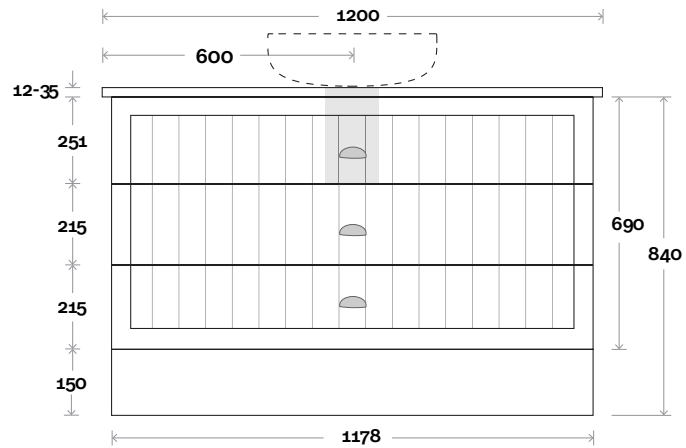

Sorrento

Sorrento 8S 1200mm all drawer centre basin

Top Thickness
Caesarstone: 20mm
Silestone: 20mm
Dekton: 12mm
Symphony: 20mm
Timber: 30-35mm
(Above counter only)

Note:
• Stone & Timber waste centre:
600mm Std (may vary depending on basin)

Plumbing allowance

Plumbing

Configuration

Kick