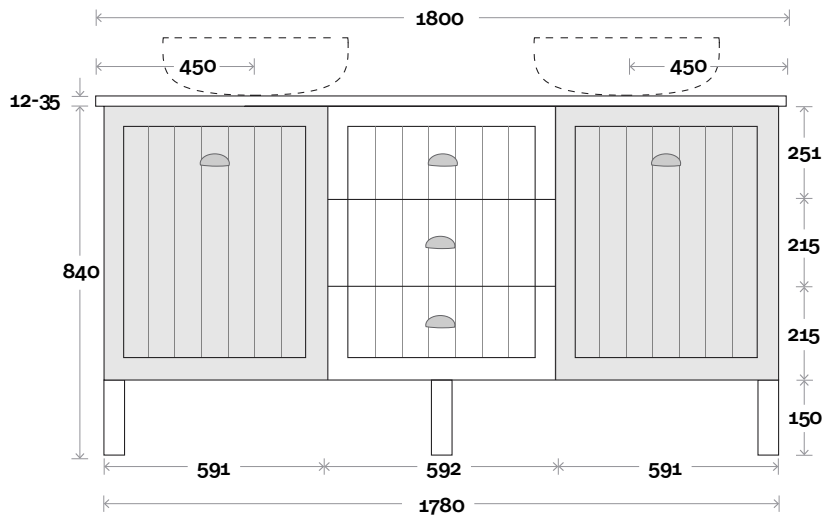

Sorrento

Sorrento 19 1800mm double basin

Top Thickness
Caesarstone: 20mm
Silestone: 20mm
Dekton: 12mm
Symphony: 20mm
Timber: 30-35mm
(Above counter only)

Note:
• Stone & Timber waste centre:
450mm std (may vary depending on basin)

Plumbing allowance

Profile

Configuration

Kick

Legs

Wallmount