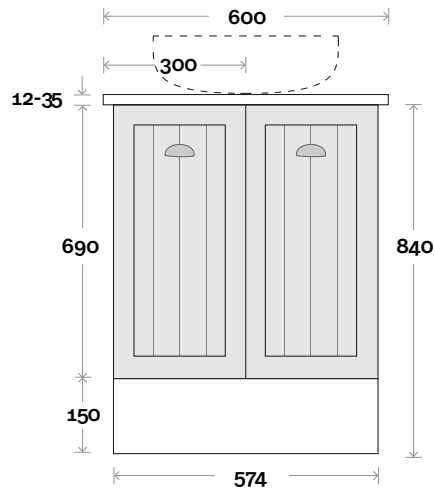

Sorrento

Sorrento 2 600mm centre basin

Top Thickness
Caesarstone: 20mm
Silestone: 20mm
Dekton: 12mm
Symphony: 20mm
Timber: 30-35mm
(Above counter only)

Note:
• Stone & Timber waste centre:
300mm std (may vary depending on basin)

Plumbing allowance

Plumbing

Configuration

Kick