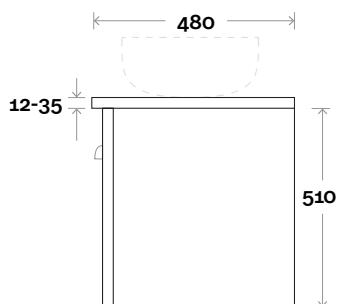

Top Thickness
 Caesarstone: 20mm
 Silestone: 20mm
 Dekton: 12mm
 Symphony: 20mm
 Timber: 30-35mm
 (Above counter only)

Note:
 • Stone & Timber waste centre:
 375mm std (may vary depending on basin)

• Available in Left or Right Hand
 Drawers

Plumbing allowance

Plumbing

Configuration

Kick

Legs

Wallmount

Sorrento

Sorrento 5 900mm all drawer centre basin

Top Thickness
 Caesarstone: 20mm
 Silestone: 20mm
 Dekton: 12mm
 Symphony: 20mm
 Timber: 30-35mm
 (Above counter only)

Note:
 • Stone & Timber waste centre:
 450mm std (may vary depending on basin)

Plumbing allowance