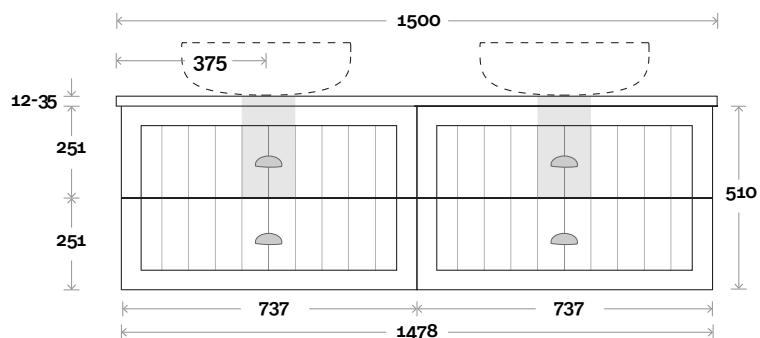

Sorrento

Sorrento 13 1500mm all drawer double basin

Top Thickness
Caesarstone: 20mm
Silestone: 20mm
Dekton: 12mm
Symphony: 20mm
Timber: 30-35mm
(Above counter only)

Note:
• Stone & Timber waste centre:
375mm std (may vary depending on basin)

Plumbing allowance

Plumbing

Configuration

Kick

Legs

Wallmount

Top Drawer Box