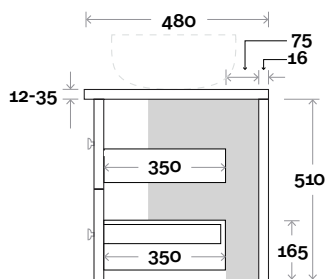

Plumbing

Configuration

Kick

Legs

Wallmount

Top Drawer Box

Sorrento

Sorrento 8D 1200mm all drawer double basin

Top Thickness
 Caesarstone: 20mm
 Silestone: 20mm
 Dekton: 12mm
 Symphony: 20mm
 Timber: 30-35mm
 (Above counter only)

Note:
 • Stone & Timber waste centre:
 300mm std (may vary depending on basin)

Plumbing allowance