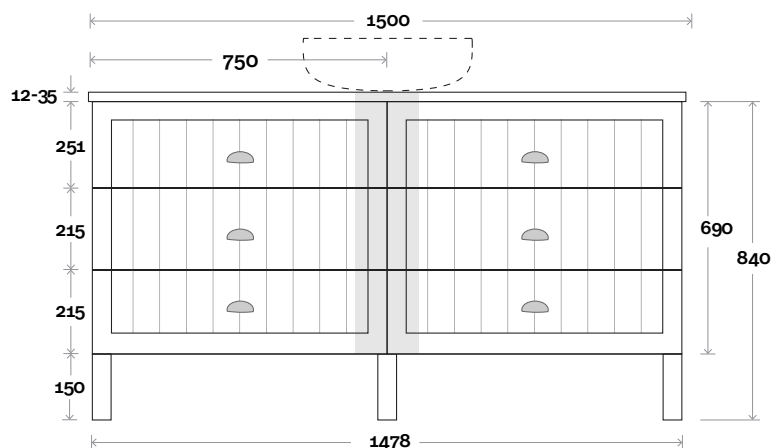

Note:
 • Stone & Timber waste centre:
 750mm std (may vary depending on basin)

 **Plumbing allowance**

Plumbing

Configuration

Kick

Legs

Wallmount

Top Drawer Box

Sorrento

Sorrento 13 1500mm all drawer double basin

Top Thickness
 Caesarstone: 20mm
 Silestone: 20mm
 Dekton: 12mm
 Symphony: 20mm
 Timber: 30-35mm
 (Above counter only)

Note:
 • Stone & Timber waste centre:
 375mm std (may vary depending on basin)