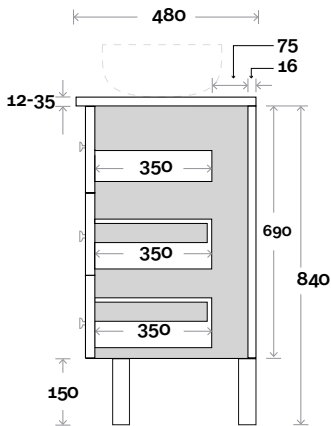

Top Thickness
 Caesarstone: 20mm
 Silestone: 20mm
 Dekton: 12mm
 Symphony: 20mm
 Timber: 30-35mm
 (Above counter only)

Note:
 • Stone & Timber waste centre:
 375mm std (may vary depending on basin)

Plumbing allowance

Plumbing

Configuration

Kick

Legs

Wallmount

Sorrento

Sorrento 16 1800mm all drawer centre basin

Top Thickness
 Caesarstone: 20mm
 Silestone: 20mm
 Dekton: 12mm
 Symphony: 20mm
 Timber: 30-35mm
 (Above counter only)

Note:
 • Stone & Timber waste centre:
 900mm std (may vary depending on basin)

Plumbing allowance

Plumbing

Configuration

Kick

Legs

Wallmount

Top Drawer Box

Sorrento

Sorrento 17 1800mm all drawer double basin

Top Thickness
 Caesarstone: 20mm
 Silestone: 20mm
 Dekton: 12mm
 Symphony: 20mm
 Timber: 30-35mm
 (Above counter only)

Note:
 • Stone & Timber waste centre:
 450mm std (may vary depending on basin)