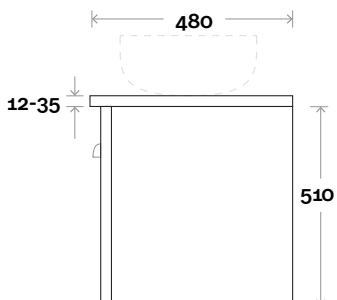

Sorrento

Sorrento 17 1800mm all drawer double basin

Top Thickness
 Caesarstone: 20mm
 Silestone: 20mm
 Dekton: 12mm
 Symphony: 20mm
 Timber: 30-35mm
 (Above counter only)

Note:
 • Stone & Timber waste centre:
 450mm std (may vary depending on basin)

Sorrento 18 1800mm centre basin

Top Thickness
 Caesarstone: 20mm
 Silestone: 20mm
 Dekton: 12mm
 Symphony: 20mm
 Timber: 30-35mm
 (Above counter only)

Note:
 • Stone & Timber waste centre:
 900mm std (may vary depending on basin)

Plumbing allowance

Profile

Configuration

Kick

Legs

Wallmount

Sorrento

Sorrento 19 1800mm double basin

Top Thickness
 Caesarstone: 20mm
 Silestone: 20mm
 Dekton: 12mm
 Symphony: 20mm
 Timber: 30-35mm
 (Above counter only)

Note:
 • Stone & Timber waste centre:
 450mm std (may vary depending on basin)

Plumbing allowance