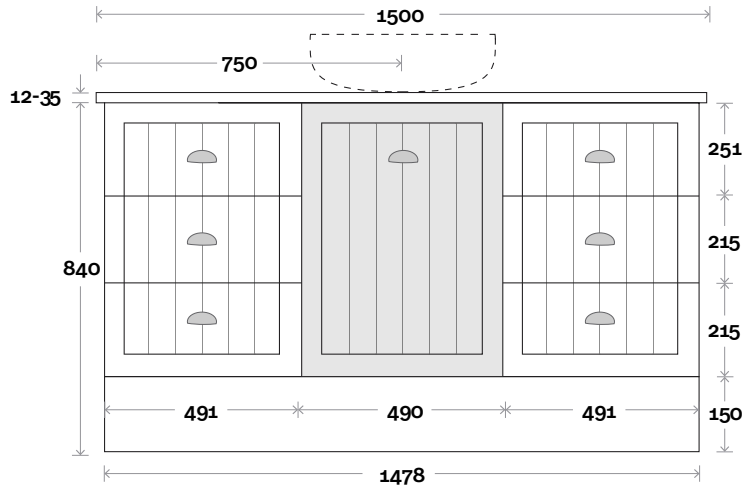

Sorrento

Sorrento 14 1500mm centre basin

Top Thickness
Caesarstone: 20mm
Silestone: 20mm
Dekton: 12mm
Symphony: 20mm
Timber: 30-35mm
(Above counter only)

Note:
• Stone & Timber waste centre:
750mm std (may vary depending on basin)

Plumbing allowance

Plumbing

Configuration

Kick