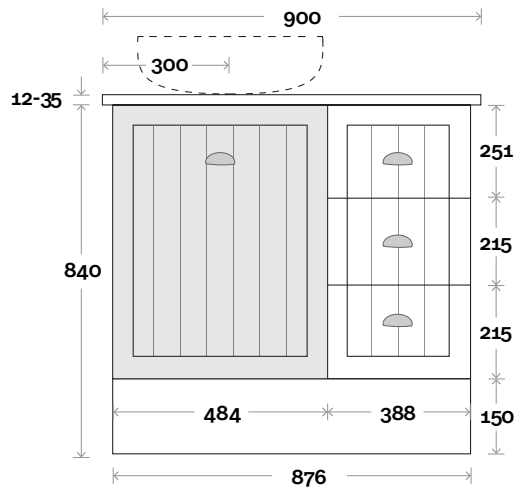

Sorrento

Sorrento 7 900mm off centre basin

Top Thickness
Caesarstone: 20mm
Silestone: 20mm
Dekton: 12mm
Symphony: 20mm
Timber: 30-35mm
(Above counter only)

1. **Note:**
2. Stone & Timber waste centre: 300mm std (may vary depending on basin)
   - Drawers opposite side to bowl
   - Available Left or Right hand basin

Plumbing allowance

Plumbing

Configuration

Kick