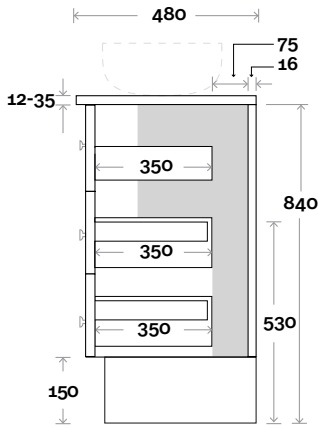

Sorrento

Sorrento 5 900mm all drawer centre basin

Top Thickness
Caesarstone: 20mm
Silestone: 20mm
Dekton: 12mm
Symphony: 20mm
Timber: 30-35mm
(Above counter only)

Note:
• Stone & Timber waste centre:
450mm std (may vary depending on basin)

Plumbing allowance

Plumbing

Configuration

Kick