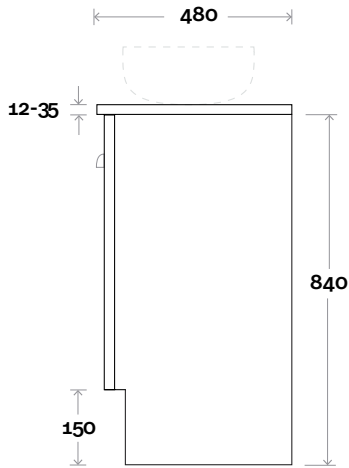

Sorrento

Sorrento 9 1200mm centre basin

Top Thickness
Caesarstone: 20mm
Casa Ceramic top: 20mm
Silestone: 20mm
Dekton: 12mm
Symphony: 20mm
Timber: 30-35mm
(Above counter only)

Note:
• Stone & Timber waste centre:
600mm Std (may vary depending on basin)

Plumbing allowance

Plumbing

Configuration

Kick