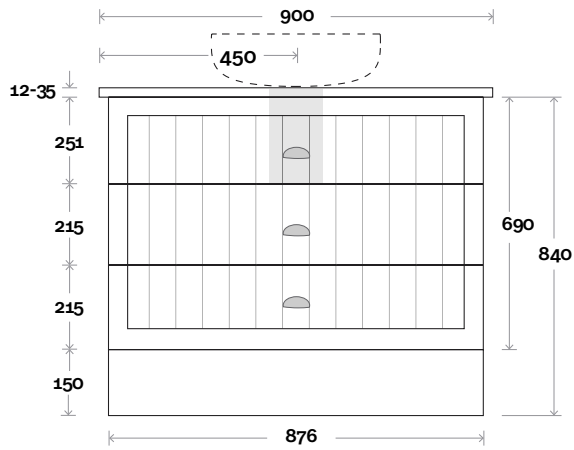

Sorrento

Sorrento 5 900mm all drawer centre basin

Top Thickness
Caesarstone: 20mm
Silestone: 20mm
Dekton: 12mm
Symphony: 20mm
Timber: 30-35mm
(Above counter only)

Note:
• Stone & Timber waste centre:
450mm std (may vary depending on basin)

Plumbing allowance

Plumbing

Configuration

Kick