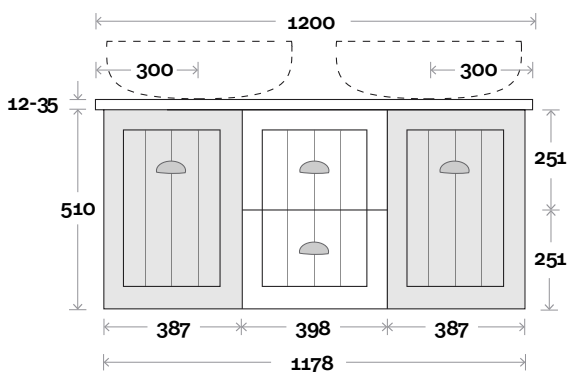

Plumbing

Configuration

Kick

Legs

Wallmount

Sorrento

Sorrento 12 1500mm all drawer single basin

Top Thickness
 Caesarstone: 20mm
 Silestone: 20mm
 Dekton: 12mm
 Symphony: 20mm
 Timber: 30-35mm
 (Above counter only)