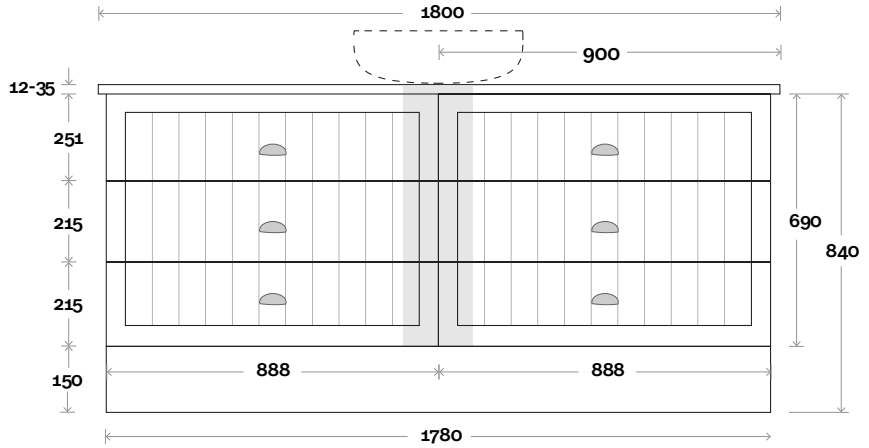

Plumbing

Configuration

Kick

Legs

Wallmount

Sorrento

Sorrento 16 1800mm all drawer centre basin

Top Thickness
 Caesarstone: 20mm
 Silestone: 20mm
 Dekton: 12mm
 Symphony: 20mm
 Timber: 30-35mm
 (Above counter only)

Note:
 • Stone & Timber waste centre:
 900mm std (may vary depending on basin)

Plumbing allowance

Plumbing

Configuration

Kick

Legs

Wallmount

Top Drawer Box

Sorrento

Sorrento 17 1800mm all drawer double basin

Top Thickness
 Caesarstone: 20mm
 Silestone: 20mm
 Dekton: 12mm
 Symphony: 20mm
 Timber: 30-35mm
 (Above counter only)

Note:
 • Stone & Timber waste centre:
 450mm std (may vary depending on basin)