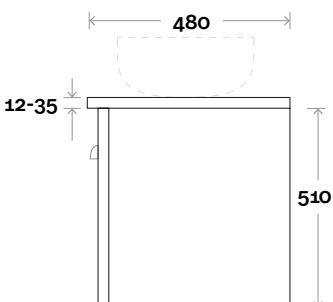

Sorrento 14 1500mm centre basin

Top Thickness
 Caesarstone: 20mm
 Silestone: 20mm
 Dekton: 12mm
 Symphony: 20mm
 Timber: 30-35mm
 (Above counter only)

Note:
 • Stone & Timber waste centre:
 750mm std (may vary depending on basin)

Plumbing allowance

Plumbing

Configuration

Kick

Legs

Wallmount

Sorrento

Sorrento 15 1500mm double basin

Top Thickness
 Caesarstone: 20mm
 Silestone: 20mm
 Dekton: 12mm
 Symphony: 20mm
 Timber: 30-35mm
 (Above counter only)

Note:
 • Stone & Timber waste centre:
 375mm std (may vary depending on basin)

Plumbing allowance