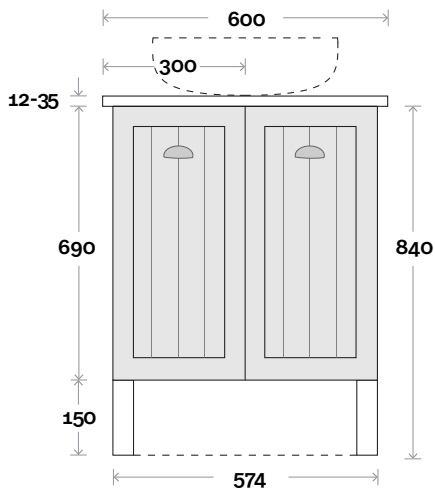

Plumbing allowance

Plumbing

Configuration

Kick

Legs

Wallmount

Sorrento

Sorrento 3 750mm all drawer centre basin

Top Thickness
 Caesarstone: 20mm
 Silestone: 20mm
 Dekton: 12mm
 Symphony: 20mm
 Timber: 30-35mm
 (Above counter only)

Note:
 • Stone & Timber waste centre:
 375mm std (may vary depending on basin)

Plumbing allowance