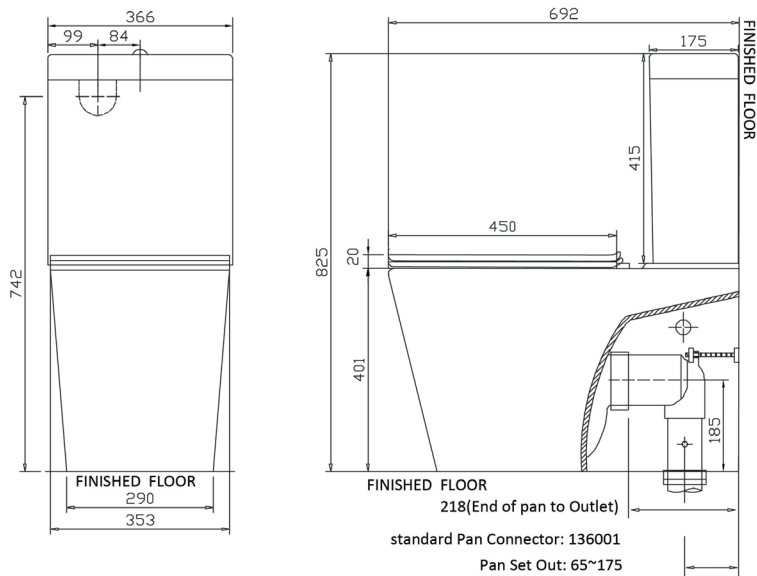

## Product Specifications

<b>Pan</b>	Vitreous China
<b>Cistern</b>	Vitreous China
<b>Item Colour</b>	White
<b>Rim Type</b>	Rimless
<b>Button</b>	48mm Round dual flush button with chrome finish
<b>Seat</b>	Soft Close Slim Seat
<b>Trap Type</b>	S-trap set out 65mm - 175mm as standard; P-trap floor to centre of outlet 185mm; Optional S-trap set out 95mm -220mm
<b>Inlet Valve</b>	WDI universal inlet valve (bottom right hand or rear left hand entry - adjustable to bottom left hand entry)
<b>Outlet Valve</b>	WDI dual flush outlet valve

**Limited Warranty**  
(visit [raymor.com.au](http://raymor.com.au) for full warranty details)

For more information call 1800 729 667 or visit [raymor.com.au](http://raymor.com.au)

© Registered trademark of Tradelink. All dimensions given are approximate and should be checked prior to installation. See [raymor.com.au](http://raymor.com.au) for full warranty details.

# Edge Rimless Toilet Suite with Slim Seat

Product Code: 180058

SET OUT DRAWING

OPTIONAL OUT DRAWING

**Limited Warranty**  
(visit [raymor.com.au](http://raymor.com.au) for full warranty details)

For more information call 1800 729 667 or visit [raymor.com.au](http://raymor.com.au)