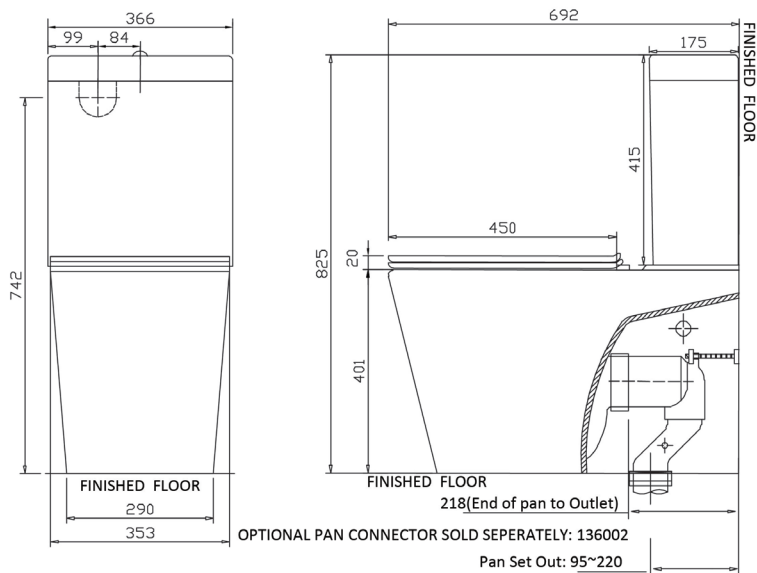

## Product Specifications

<b>Pan</b>	Vitreous China
<b>Cistern</b>	Vitreous China
<b>Item Colour</b>	White
<b>Rim Type</b>	Rimless
<b>Button</b>	48mm Round dual flush button with chrome finish
<b>Seat</b>	Soft Close Slim Seat
<b>Trap Type</b>	S-trap set out 65mm - 175mm as standard; P-trap floor to centre of outlet 185mm; Optional S-trap set out 95mm -220mm
<b>Inlet Valve</b>	WDI universal inlet valve (bottom right hand or rear left hand entry - adjustable to bottom left hand entry)
<b>Outlet Valve</b>	WDI dual flush outlet valve

# Edge Rimless Toilet Suite with Slim Seat

Product Code: 180058

SET OUT DRAWING

OPTIONAL OUT DRAWING

**Limited Warranty**  
(visit [raymor.com.au](http://raymor.com.au) for full warranty details)

For more information call 1800 729 667 or visit [raymor.com.au](http://raymor.com.au)

© Registered trademark of Tradelink. All dimensions given are approximate and should be checked prior to installation. See [raymor.com.au](http://raymor.com.au) for full warranty details.