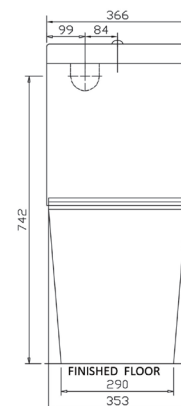

# Edge Rimless Toilet Suite with Slim Seat

Product Code: 180058

## Product Specifications

<b>Pan</b>	Vitreous China
<b>Cistern</b>	Vitreous China
<b>Item Colour</b>	White
<b>Rim Type</b>	Rimless
<b>Button</b>	48mm Round dual flush button with chrome finish
<b>Seat</b>	Soft Close Slim Seat
<b>Trap Type</b>	S-trap set out 65mm - 175mm as standard; P-trap floor to centre of outlet 185mm; Optional S-trap set out 95mm -220mm
<b>Inlet Valve</b>	WDI universal inlet valve (bottom right hand or rear left hand entry - adjustable to bottom left hand entry)
<b>Outlet Valve</b>	WDI dual flush outlet valve

# Edge Rimless Toilet Suite with Slim Seat

Product Code: 180058

SET OUT DRAWING

OPTIONAL OUT DRAWING

**Limited Warranty**  
(visit [raymor.com.au](http://raymor.com.au) for full warranty details)

For more information call 1800 729 667 or visit [raymor.com.au](http://raymor.com.au)