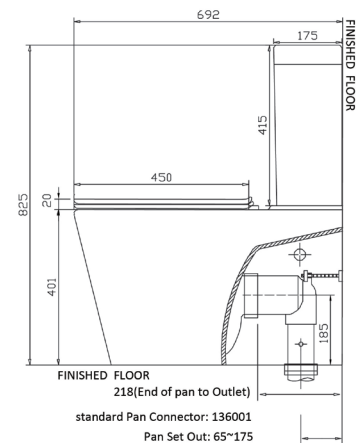

## Product Specifications

<b>Pan</b>	Vitreous China
<b>Cistern</b>	Vitreous China
<b>Item Colour</b>	White
<b>Rim Type</b>	Rimless
<b>Button</b>	48mm Round dual flush button with chrome finish
<b>Seat</b>	Soft Close Slim Seat
<b>Trap Type</b>	S-trap set out 65mm - 175mm as standard; P-trap floor to centre of outlet 185mm; Optional S-trap set out 95mm -220mm
<b>Inlet Valve</b>	WDI universal inlet valve (bottom right hand or rear left hand entry - adjustable to bottom left hand entry)
<b>Outlet Valve</b>	WDI dual flush outlet valve

# Edge Rimless Toilet Suite with Slim Seat

Product Code: 180058

SET OUT DRAWING

OPTIONAL OUT DRAWING

**Limited Warranty**  
(visit [raymor.com.au](http://raymor.com.au) for full warranty details)

For more information call 1800 729 667 or visit [raymor.com.au](http://raymor.com.au)