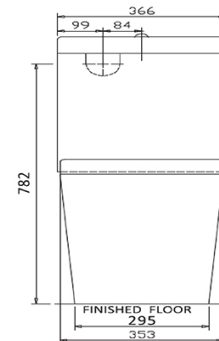

# Comfort Height Edge Suite

Product Code: 180054

All dimensions in mm

## Product Specifications

<b>Pan</b>	Vitreous China
<b>Cistern</b>	Vitreous China
<b>Item Colour</b>	White
<b>Rim Type</b>	Box Rim
<b>Button</b>	48mm Round Dual Flush Button with Chrome Finish
<b>Seat</b>	Soft Close, Quick Release with Metal Hinges
<b>Trap Type</b>	S-trap set out 65-175mm as standard; Ptrap floor to centre of outlet 185mm
<b>Inlet Valve</b>	WDI universal inlet valve
<b>Outlet Valve</b>	WDI Dual Flush Outlet Valve