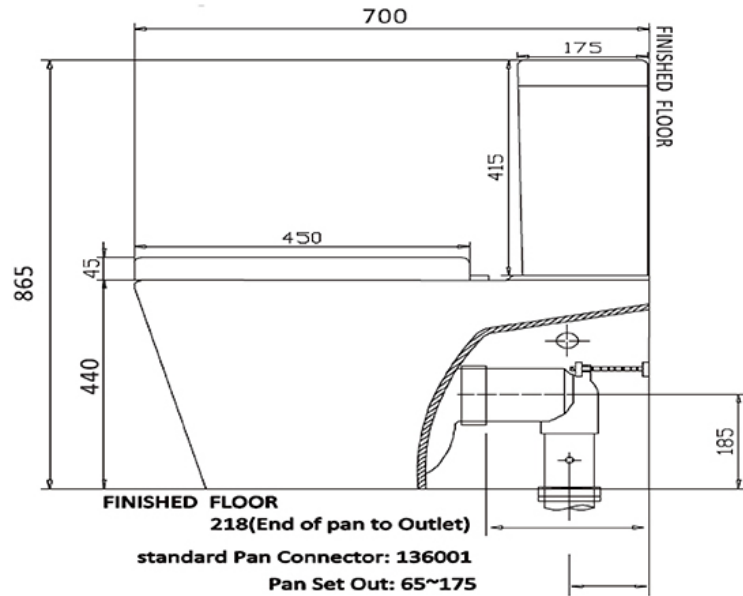

Comfort Height Edge Suite

Product Code: 180054

OPTIONAL SET OUT