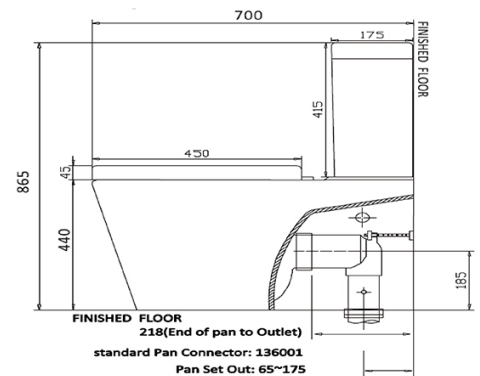

# Comfort Height Edge Suite

Product Code: 180054

All dimensions in mm

## Product Specifications

<b>Pan</b>	Vitreous China
<b>Cistern</b>	Vitreous China
<b>Item Colour</b>	White
<b>Rim Type</b>	Box Rim
<b>Button</b>	48mm Round Dual Flush Button with Chrome Finish
<b>Seat</b>	Soft Close, Quick Release with Metal Hinges
<b>Trap Type</b>	S-trap set out 65-175mm as standard; Ptrap floor to centre of outlet 185mm
<b>Inlet Valve</b>	WDI universal inlet valve
<b>Outlet Valve</b>	WDI Dual Flush Outlet Valve