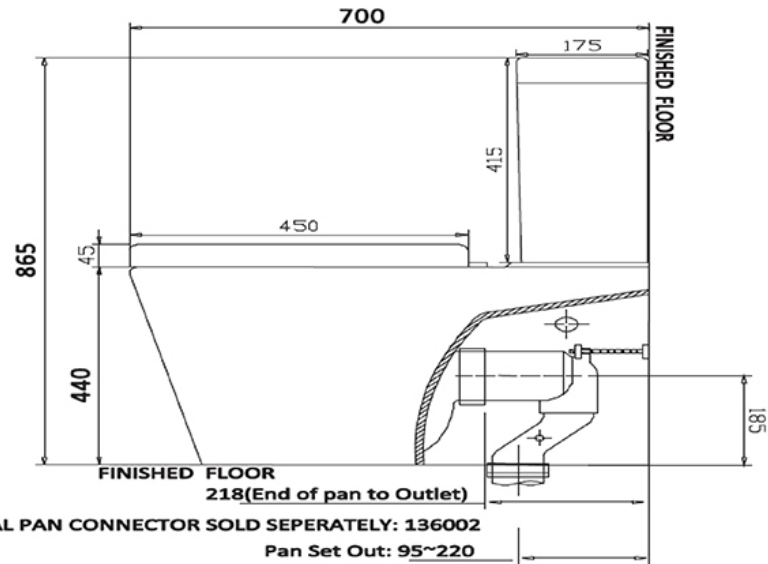

Limited Warranty
(visit raymor.com.au for full warranty details)

For more information call 1800 729 667 or visit raymor.com.au

© Registered trademark of Tradelink. All dimensions given are approximate and should be checked prior to installation. See raymor.com.au for full warranty details.