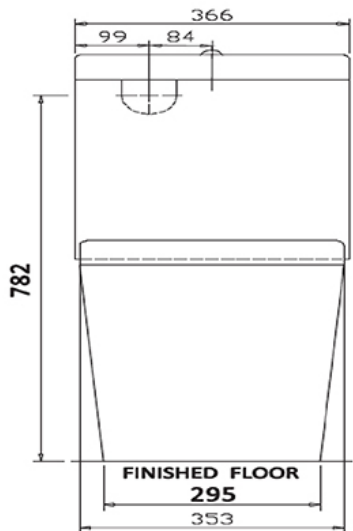

Limited Warranty
(visit raymor.com.au for full warranty details)

For more information call 1800 729 667 or visit raymor.com.au

© Registered trademark of Tradelink. All dimensions given are approximate and should be checked prior to installation. See raymor.com.au for full warranty details.