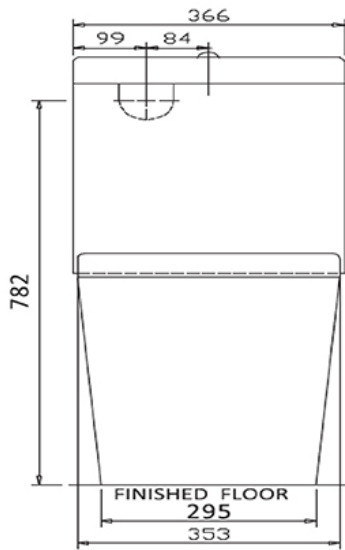

Comfort Height Edge Suite

Product Code: 180054

OPTIONAL SET OUT