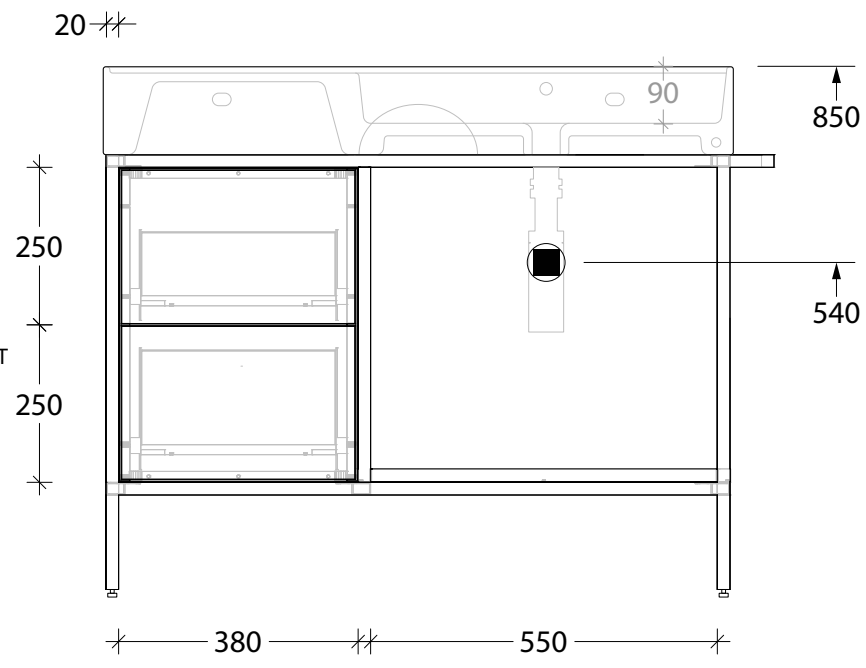

NAME:	ANTONIO ANTFC1000FML/R
SIZE:	1000
WK/WH:	FLOOR MOUNT
CONFIGURATION:	DRAWER AND OPEN SHELF

RECOMMENDED ROUGH IN SPECS FOR PLUMBER BASED ON INSTALLED BENCH HEIGHT (850) WITH JAMIE J SUBWAY BOTTLE TRAP