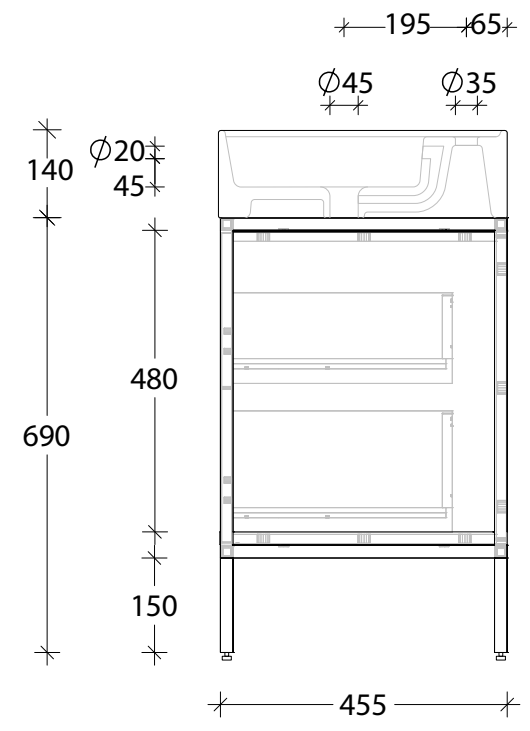

NAME:	ANTONIO ANTFC1000FML/R
SIZE:	1000
WK/WH:	FLOOR MOUNT
CONFIGURATION:	DRAWER AND OPEN SHELF

RECOMMENDED ROUGH IN SPECS FOR PLUMBER BASED ON INSTALLED BENCH HEIGHT (850) WITH JAMIE J SUBWAY BOTTLE TRAP

PLEASE NOTE: Do not perform any plumbing rough in prior to taking delivery of your vanity, as all measurements are nominal and are subject to change. Measure exact locations from your vanity once it is on site.