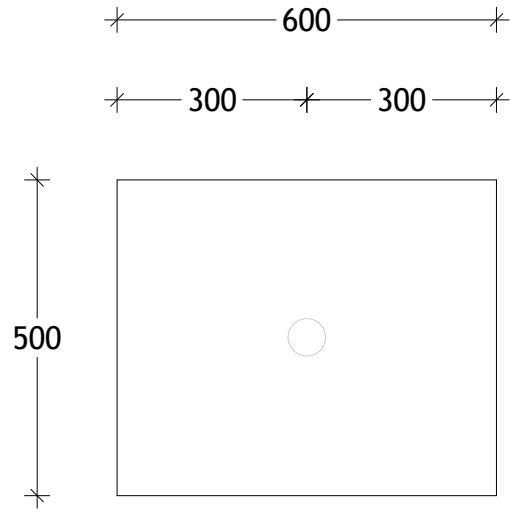

NAME:	ASHFA0600WHC
SIZE:	600
WK/WH:	WALL HUNG
CONFIGURATION:	CENTRE BOWL

PLEASE NOTE: Do not perform any plumbing rough in prior to taking delivery of your vanity, as all measurements are nominal and are subject to change. Measure exact locations from your vanity once it is on site.