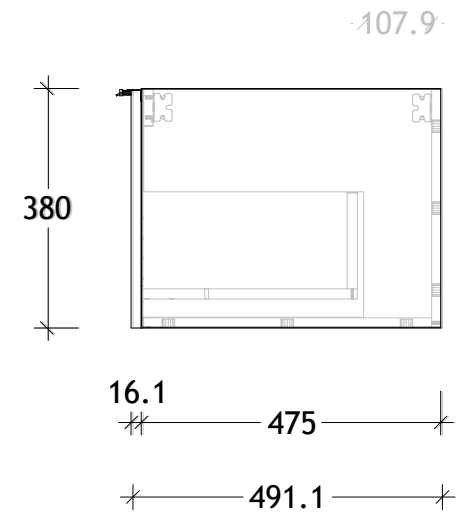

NAME:	ASHFA0600WHC
SIZE:	600
WK/WH:	WALL HUNG
CONFIGURATION:	CENTRE BOWL

PLEASE NOTE: Do not perform any plumbing rough in prior to taking delivery of your vanity, as all measurements are nominal and are subject to change. Measure exact locations from your vanity once it is on site.