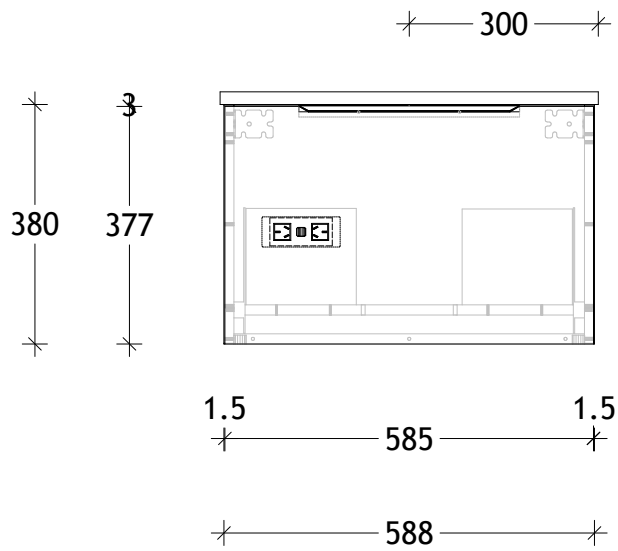

NAME:	ASHFA0600WHC
SIZE:	600
WK/WH:	WALL HUNG
CONFIGURATION:	CENTRE BOWL

PLEASE NOTE: Do not perform any plumbing rough in prior to taking delivery of your vanity, as all measurements are nominal and are subject to change. Measure exact locations from your vanity once it is on site.