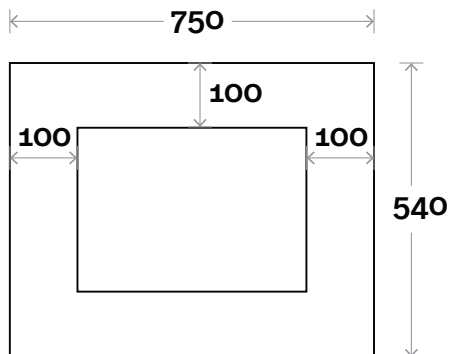

Protrusion

Wall mounting bracket