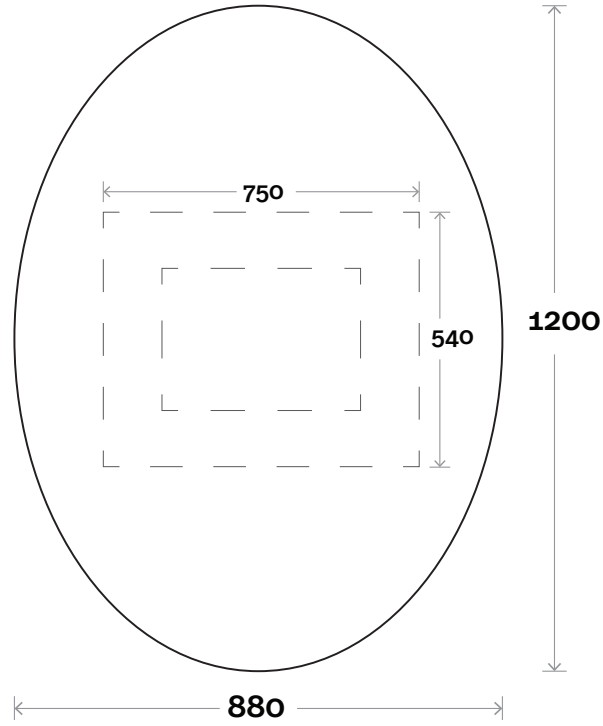

Oval Mirror

Oval Mirror 1200mm

Colours Available

No Tint
Bronze Tint
Grey Tint

Notes:

LED option available

Face

Protrusion