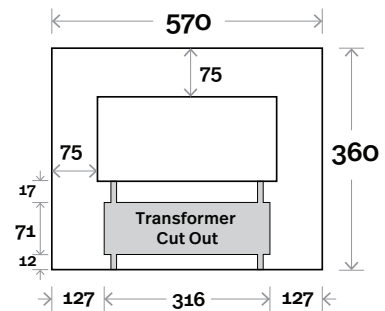

LED Wall mounting bracket