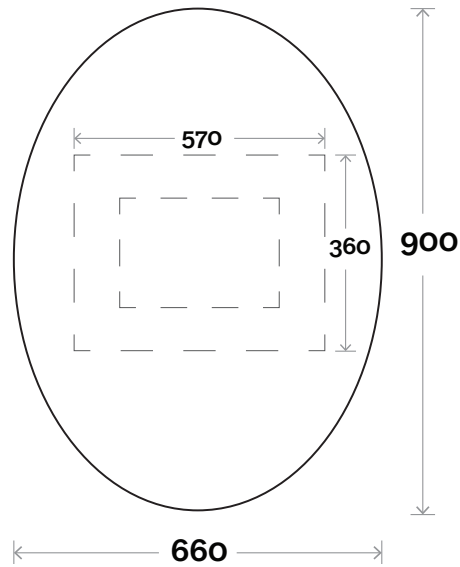

MARQUIS

Oval Mirror

Oval Mirror 900mm

Colours Available

No Tint
Bronze Tint
Grey Tint

Notes:

LED option available

Face