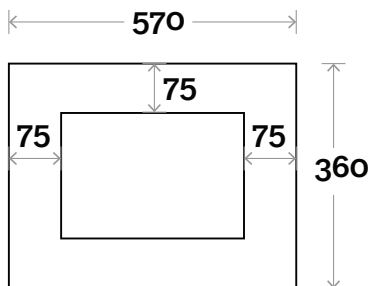

Protrusion

Wall mounting bracket