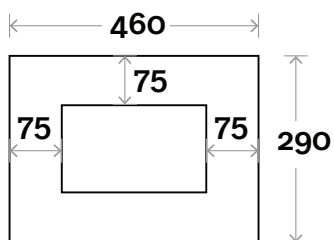

Protrusion

22-27mm  6mm

Wall mounting bracket

LED Wall mounting bracket

MARQUIS

Oval Mirror

Oval Mirror 900mm

Colours Available

Oval Mirror

Oval Mirror 1200mm

Colours Available

No Tint
Bronze Tint
Grey Tint

Notes:

LED option available

Face

Protrusion