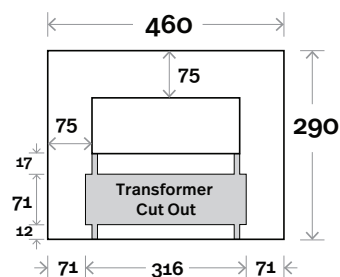

Protrusion

22-27mm  6mm

Wall mounting bracket

LED Wall mounting bracket

MARQUIS

Oval Mirror

Oval Mirror 900mm

Colours Available