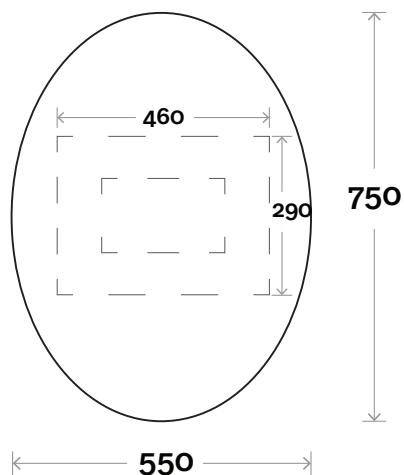

Protrusion

22-27mm  6mm

Wall mounting bracket

LED Wall mounting bracket

MARQUIS

Oval Mirror

Oval Mirror 900mm

Colours Available

Oval Mirror

Oval Mirror 1200mm

Colours Available

No Tint
Bronze Tint
Grey Tint

Notes:

LED option available

Face

Protrusion