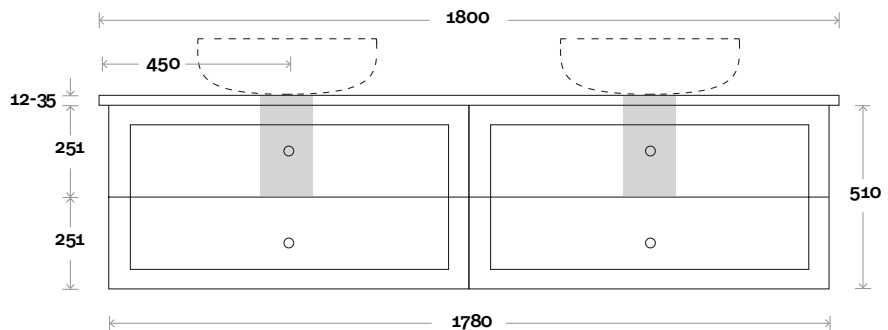

Top Drawer Box

Habitat

Habitat 17 1800mm all drawer double basin

Top Thickness

- Silestone: 20mm
- Dekton: 12mm
- Symphony: 20mm
- Timber: 30-35mm
(Above counter only)

Note:

- Stone & Timber waste centre:
450mm std (may vary depending on basin)

Plumbing allowance

Plumbing

Configuration

Kick

Legs

Wallmount

Top Drawer Box

Habitat

Habitat 18 1800mm centre basin

Top Thickness

- Silestone: 20mm
- Dekton: 12mm
- Symphony: 20mm
- Timber: 30-35mm
(Above counter only)

Note:

- Stone & Timber waste centre:
900mm std (may vary depending on basin)