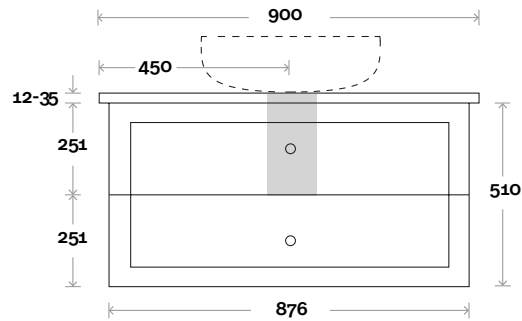

Habitat

Habitat 5 900mm all drawer centre basin

Top Thickness

- Casa Ceramic top: 20mm
- Silestone: 20mm
- Dekton: 12mm
- Symphony: 20mm
- Timber: 30-35mm
  (Above counter only)

Note:

- Stone & Timber waste centre:
  450mm Std (may vary depending on basin)

Plumbing allowance

Plumbing

Configuration

Kick

Legs

Wallmount

Top Drawer Box