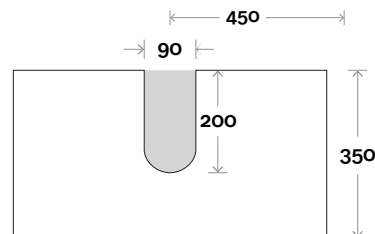

Top Drawer Box