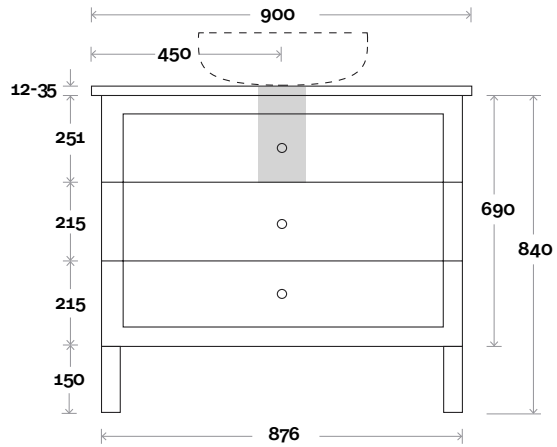

Habitat 4 750mm centre basin

Top Thickness
 Casa Ceramic top: 20mm
 Silestone: 20mm
 Dekton: 12mm
 Symphony: 20mm
 Timber: 30-35mm
 (Above counter only)

Note:
 • Stone & Timber waste centre:
 375mm std (may vary depending on basin)

Top Thickness

- Casa Ceramic top: 20mm
- Silestone: 20mm
- Dekton: 12mm
- Symphony: 20mm
- Timber: 30-35mm
(Above counter only)

Note:

- Stone & Timber waste centre:
450mm Std (may vary depending on basin)

Plumbing allowance

Plumbing

Configuration

Kick

Legs

Wallmount

Top Drawer Box

Habitat

Habitat 6 900mm centre basin

Top Thickness
 Casa Ceramic top: 20mm
 Silestone: 20mm
 Dekton: 12mm
 Symphony: 20mm
 Timber: 30-35mm
 (Above counter only)

Note:
 • Stone & Timber waste centre:
 450mm Std (may vary depending on basin)