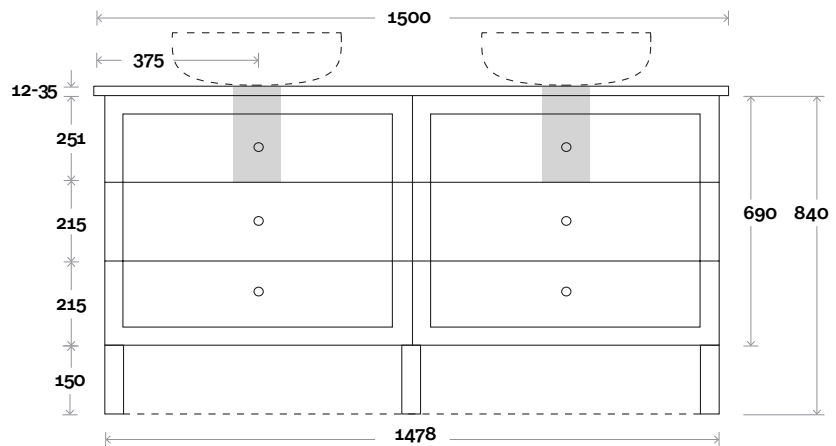

Plumbing allowance

Plumbing

Configuration

Kick

Legs

Wallmount

Top Drawer Box

Habitat

Habitat 14 1500mm centre basin

Top Thickness
 Silestone: 20mm
 Dekton: 12mm
 Symphony: 20mm
 Timber: 30-35mm
 (Above counter only)

Note:
 • Stone & Timber waste centre:
 750mm std (may vary depending on basin)