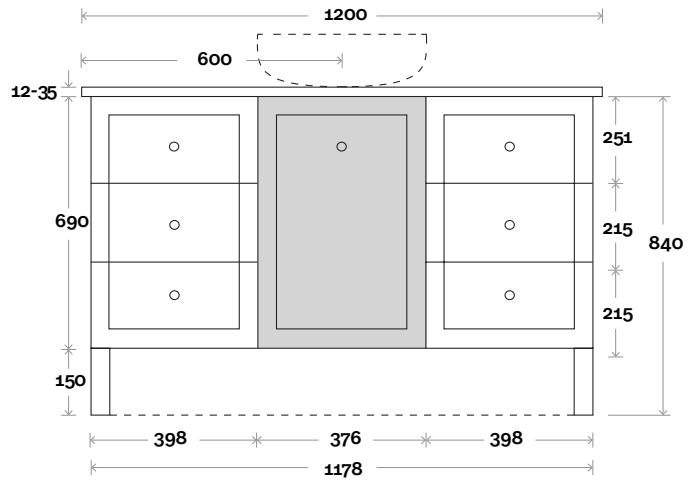

Plumbing allowance

Plumbing

Configuration

Kick

Legs

Wallmount

Habitat

Habitat 10 1200mm off centre basin

Top Thickness

- Silestone: 20mm
- Dekton: 12mm
- Symphony: 20mm
- Timber: 30-35mm
(Above counter only)

Note:

- Stone & Timber waste centre:
300mm std (may vary depending on basin)
- Left or Right hand basin