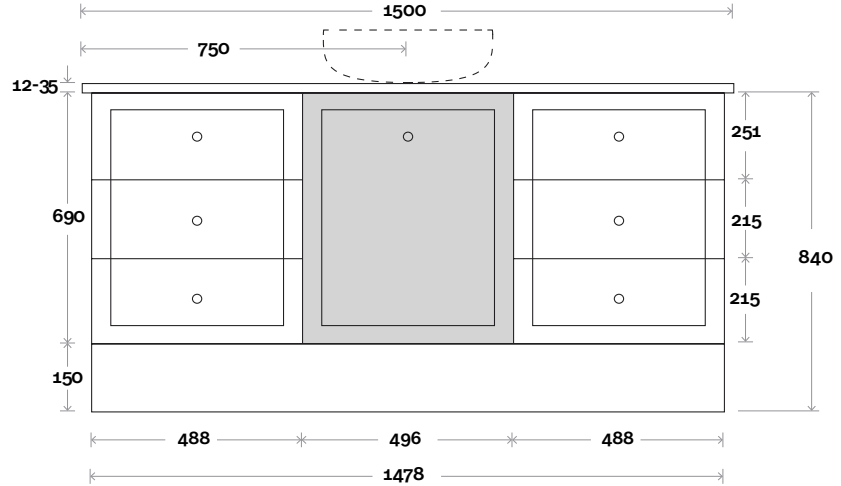

Habitat

Habitat 14 1500mm centre basin

Top Thickness
Silestone: 20mm
Dekton: 12mm
Symphony: 20mm
Timber: 30-35mm
(Above counter only)

Note:
• Stone & Timber waste centre:
750mm std (may vary depending on basin)

Plumbing allowance

Plumbing

Configuration

Kick