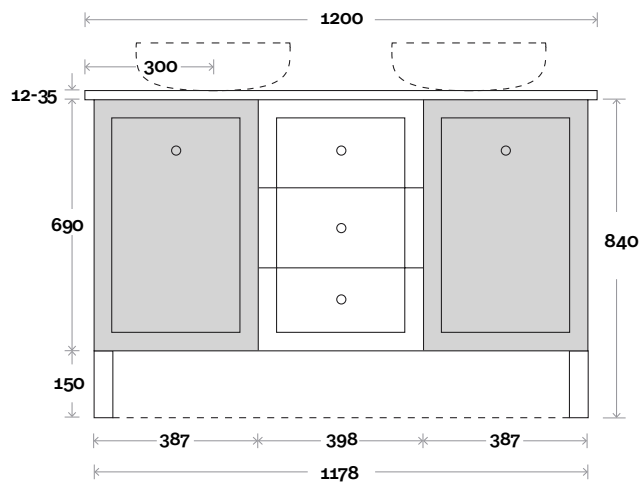

Habitat

Habitat 11 1200mm double centre basin

Top Thickness

- Silestone: 20mm
- Dekton: 12mm
- Symphony: 20mm
- Timber: 30-35mm
  (Above counter only)

Note:

- Stone & Timber waste centre:
  300mm std (may vary depending on basin)

Plumbing allowance

Plumbing

Configuration

Kick

Legs

Wallmount