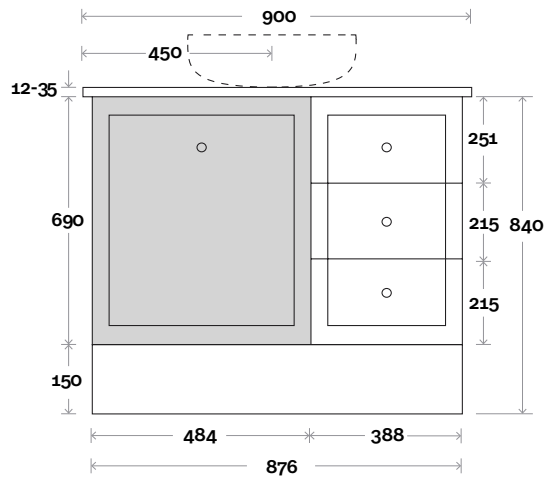

Habitat

Habitat 6 900mm centre basin

Top Thickness
Casa Ceramic top: 20mm
Silestone: 20mm
Dekton: 12mm
Symphony: 20mm
Timber: 30-35mm
(Above counter only)

Note:
• Stone & Timber waste centre:
450mm Std (may vary depending on basin)

Plumbing allowance

Plumbing

Configuration

Kick