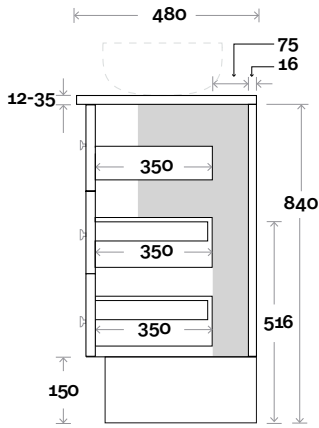

Habitat

Habitat 3 750mm all drawer centre basin

Top Thickness
Casa Ceramic top: 20mm
Silestone: 20mm
Dekton: 12mm
Symphony: 20mm
Timber: 30-35mm
(Above counter only)

Note:
• Stone & Timber waste centre:
375mm std (may vary depending on basin)

Plumbing allowance

Plumbing

Configuration

Kick