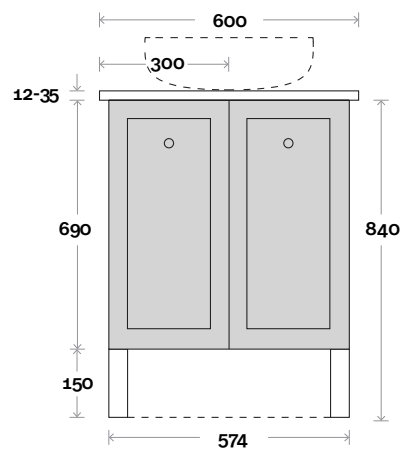

Plumbing allowance

Plumbing

Configuration

Kick

Legs

Wallmount

Habitat

Habitat 3 750mm all drawer centre basin