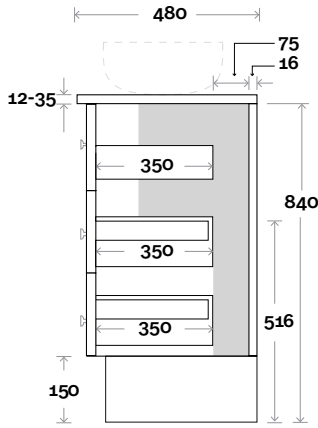

Habitat

Habitat 1 600mm all drawer centre basin

Top Thickness
Casa Ceramic top: 20mm
Silestone: 20mm
Dekton: 12mm
Symphony: 20mm
Timber: 30-35mm
(Above counter only)

Note:
• Stone & Timber waste centre:
300mm std (may vary depending on basin)

Plumbing allowance

Plumbing

Configuration

Kick