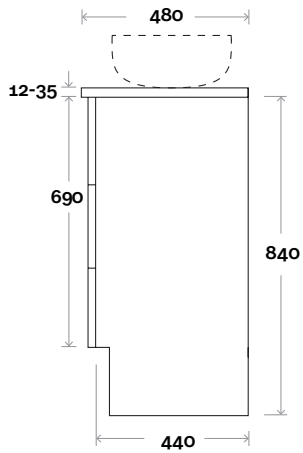

Top Thickness
 Silestone: 20mm
 Dekton: 12mm
 Symphony: 20mm
 Timber: 30-35mm
 (Above counter only)

Note:
 • Stone & Timber waste centre:
 375mm std (may vary depending on basin)

Plumbing allowance

Plumbing

Configuration

Kick

Legs

Wallmount

Habitat

Habitat 16 1800mm all drawer centre basin

Top Thickness

- Silestone: 20mm
- Dekton: 12mm
- Symphony: 20mm
- Timber: 30-35mm
(Above counter only)

Note:

- Stone & Timber waste centre: 900mm std (may vary depending on basin)

Plumbing allowance

Plumbing

Configuration

Kick

Legs

Wallmount

Top Drawer Box

Habitat

Habitat 17 1800mm all drawer double basin

Top Thickness

- Silestone: 20mm
- Dekton: 12mm
- Symphony: 20mm
- Timber: 30-35mm
(Above counter only)

Note:

- Stone & Timber waste centre:
450mm std (may vary depending on basin)