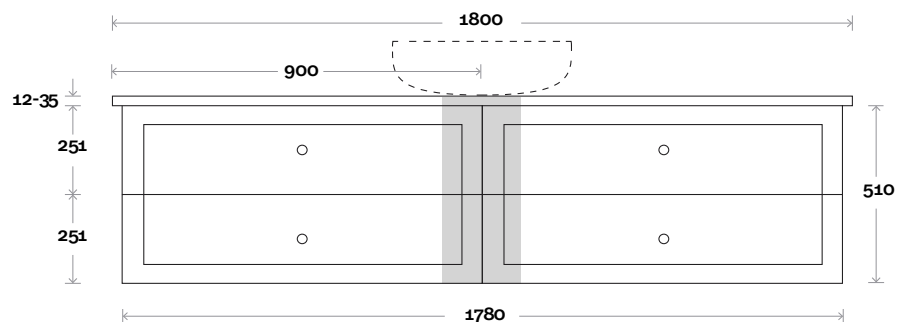

Top Thickness
 Silestone: 20mm
 Dekton: 12mm
 Symphony: 20mm
 Timber: 30-35mm
 (Above counter only)

Note:
 • Stone & Timber waste centre:
 375mm std (may vary depending on basin)

Plumbing allowance

Plumbing

Configuration

Kick

Legs

Wallmount

Habitat

Habitat 16 1800mm all drawer centre basin

Top Thickness

- Silestone: 20mm
- Dekton: 12mm
- Symphony: 20mm
- Timber: 30-35mm
(Above counter only)

Note:

- Stone & Timber waste centre: 900mm std (may vary depending on basin)

Plumbing allowance

Plumbing

Configuration

Kick

Legs

Wallmount

Top Drawer Box

Habitat

Habitat 17 1800mm all drawer double basin

Top Thickness

- Silestone: 20mm
- Dekton: 12mm
- Symphony: 20mm
- Timber: 30-35mm
(Above counter only)

Note:

- Stone & Timber waste centre:
450mm std (may vary depending on basin)