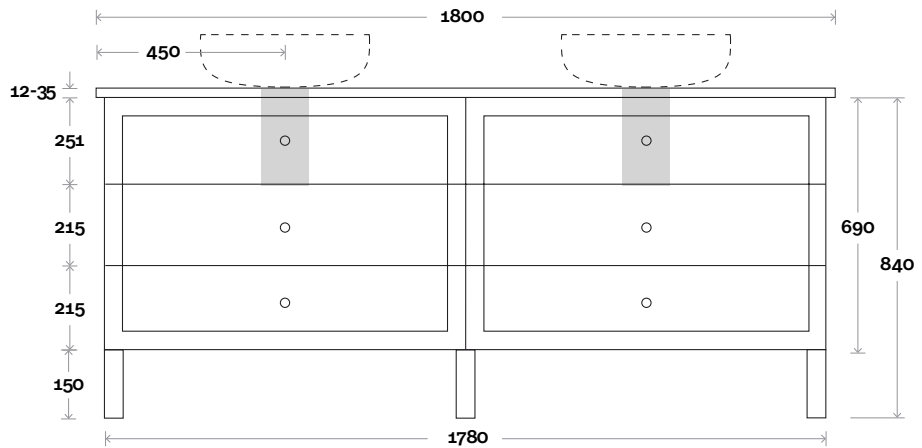

Top Drawer Box

Habitat

Habitat 17 1800mm all drawer double basin

Top Thickness

- Silestone: 20mm
- Dekton: 12mm
- Symphony: 20mm
- Timber: 30-35mm
(Above counter only)

Note:

- Stone & Timber waste centre:
450mm std (may vary depending on basin)

Plumbing allowance

Plumbing

Configuration

Kick

Legs

Wallmount

Top Drawer Box

Habitat

Habitat 18 1800mm centre basin

Top Thickness

- Silestone: 20mm
- Dekton: 12mm
- Symphony: 20mm
- Timber: 30-35mm
(Above counter only)

Note:

- Stone & Timber waste centre:
900mm std (may vary depending on basin)