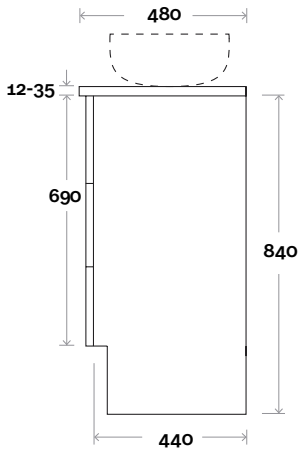

Tradelink®

Top Thickness
 Casa Ceramic top: 20mm
 Silestone: 20mm
 Dekton: 12mm
 Symphony: 20mm
 Timber: 30-35mm
 (Above counter only)

Note:
 • Stone & Timber waste centre:
 300mm Std (may vary depending on basin)

• Left or Right hand basin
 Drawers opposite end to basin

Plumbing allowance

Habitat 7 900mm off centre basin

Plumbing

Configuration

Kick

Legs

Wallmount

Habitat

Habitat 8S 1200mm all drawer centre basin

Top Thickness
 Casa Ceramic top: 20mm
 Silestone: 20mm
 Dekton: 12mm
 Symphony: 20mm
 Timber: 30-35mm
 (Above counter only)

Note:
 • Stone & Timber waste centre:
 600mm Std (may vary depending on basin)