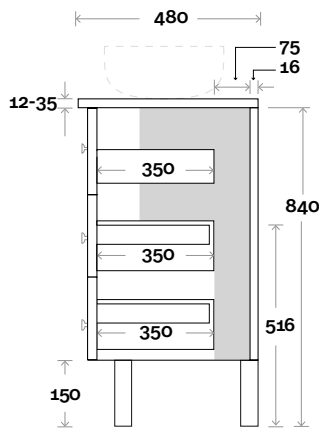

Top Thickness
 Casa Ceramic top: 20mm
 Silestone: 20mm
 Dekton: 12mm
 Symphony: 20mm
 Timber: 30-35mm
 (Above counter only)

Note:
 • Stone & Timber waste centre:
 375mm std (may vary depending on basin)

Plumbing allowance

Plumbing

Configuration

Kick

Legs

Wallmount

Top Drawer Box

Habitat

Habitat 4 750mm centre basin

Top Thickness
 Casa Ceramic top: 20mm
 Silestone: 20mm
 Dekton: 12mm
 Symphony: 20mm
 Timber: 30-35mm
 (Above counter only)

Note:
 • Stone & Timber waste centre:
 375mm std (may vary depending on basin)