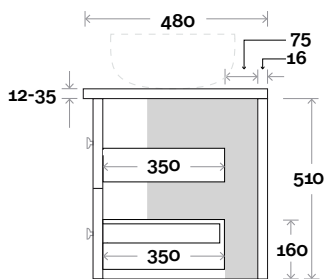

Top Thickness
 Casa Ceramic top: 20mm
 Silestone: 20mm
 Dekton: 12mm
 Symphony: 20mm
 Timber: 30-35mm
 (Above counter only)

Note:
 • Stone & Timber waste centre:
 375mm std (may vary depending on basin)

Plumbing allowance

Plumbing

Configuration

Kick

Legs

Wallmount

Top Drawer Box

Habitat

Habitat 4 750mm centre basin

Top Thickness
 Casa Ceramic top: 20mm
 Silestone: 20mm
 Dekton: 12mm
 Symphony: 20mm
 Timber: 30-35mm
 (Above counter only)

Note:
 • Stone & Timber waste centre:
 375mm std (may vary depending on basin)