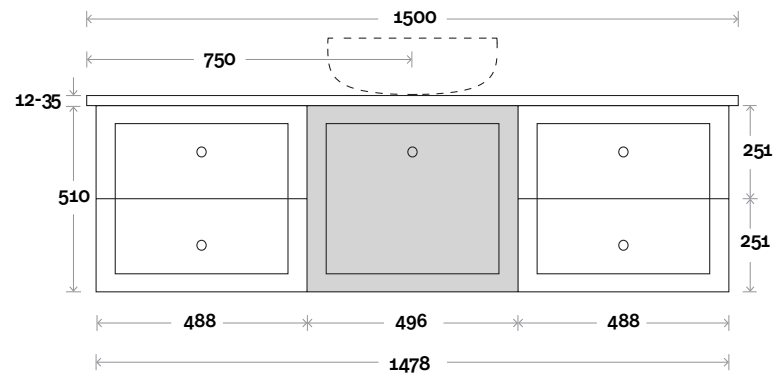

Habitat 14 1500mm centre basin

Top Thickness
 Silestone: 20mm
 Dekton: 12mm
 Symphony: 20mm
 Timber: 30-35mm
 (Above counter only)

Note:
 • Stone & Timber waste centre:
 750mm std (may vary depending on basin)

Plumbing allowance

Plumbing

Configuration

Kick

Legs

Wallmount

Habitat

Habitat 15 1500mm double basin

Top Thickness
 Silestone: 20mm
 Dekton: 12mm
 Symphony: 20mm
 Timber: 30-35mm
 (Above counter only)

Note:
 • Stone & Timber waste centre:
 375mm std (may vary depending on basin)

Plumbing allowance

Plumbing