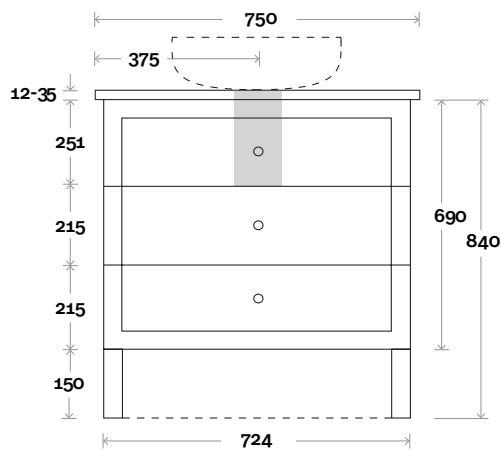

Top Thickness
 Casa Ceramic top: 20mm
 Silestone: 20mm
 Dekton: 12mm
 Symphony: 20mm
 Timber: 30-35mm
 (Above counter only)

Note:
 • Stone & Timber waste centre:
 375mm std (may vary depending on basin)

Plumbing allowance

Plumbing

Configuration

Kick

Legs

Wallmount

Top Drawer Box

Habitat

Habitat 4 750mm centre basin

Top Thickness
 Casa Ceramic top: 20mm
 Silestone: 20mm
 Dekton: 12mm
 Symphony: 20mm
 Timber: 30-35mm
 (Above counter only)

Note:
 • Stone & Timber waste centre:
 375mm std (may vary depending on basin)