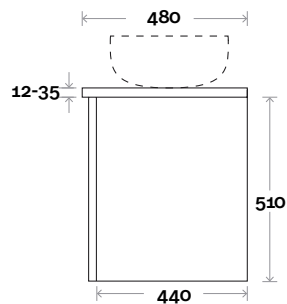

Top Thickness
 Silestone: 20mm
 Dekton: 12mm
 Symphony: 20mm
 Timber: 30-35mm
 (Above counter only)

Note:
 • Stone & Timber waste centre:
 375mm std (may vary depending on basin)

Plumbing allowance

Plumbing

Configuration

Kick

Legs

Wallmount

Habitat

Habitat 16 1800mm all drawer centre basin

Top Thickness

- Silestone: 20mm
- Dekton: 12mm
- Symphony: 20mm
- Timber: 30-35mm
(Above counter only)

Top Drawer Box

Habitat

Habitat 17 1800mm all drawer double basin

Top Thickness

- Silestone: 20mm
- Dekton: 12mm
- Symphony: 20mm
- Timber: 30-35mm
(Above counter only)

Note:

- Stone & Timber waste centre:
450mm std (may vary depending on basin)