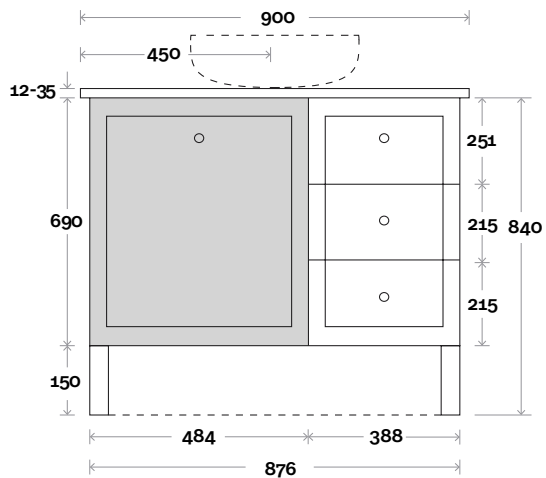

Habitat

Habitat 6 900mm centre basin

Top Thickness
Casa Ceramic top: 20mm
Silestone: 20mm
Dekton: 12mm
Symphony: 20mm
Timber: 30-35mm
(Above counter only)

Note:
• Stone & Timber waste centre:
450mm Std (may vary depending on basin)

Plumbing allowance

Plumbing

Configuration

Kick

Legs

Wallmount