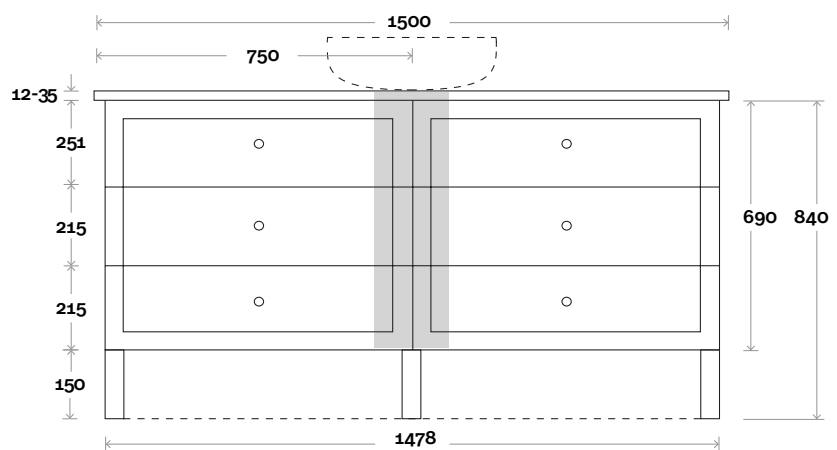

Note:

- Stone & Timber waste centre:
750mm std (may vary depending on basin)

Plumbing allowance

Plumbing

Configuration

Kick

Legs

Wallmount

Top Drawer Box

Habitat

Habitat 13 1500mm all drawer double basin

Top Thickness

- Silestone: 20mm
- Dekton: 12mm
- Symphony: 20mm
- Timber: 30-35mm
(Above counter only)

Note:

- Stone & Timber waste centre:
375mm std (may vary depending on basin)