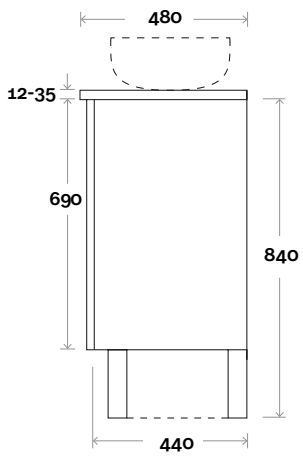

Top Thickness

- Silestone: 20mm
- Dekton: 12mm
- Symphony: 20mm
- Timber: 30-35mm
(Above counter only)

Note:

- Stone & Timber waste centre:
300mm std (may vary depending on basin)
- Left or Right hand basin

Top Thickness

- Silestone: 20mm
- Dekton: 12mm
- Symphony: 20mm
- Timber: 30-35mm
(Above counter only)

Note:

- Stone & Timber waste centre:
300mm std (may vary depending on basin)

Plumbing allowance

Plumbing

Configuration

Kick

Legs

Wallmount

Habitat

Habitat 12 1500mm all drawer single basin

Top Thickness

- Silestone: 20mm
- Dekton: 12mm
- Symphony: 20mm
- Timber: 30-35mm
(Above counter only)