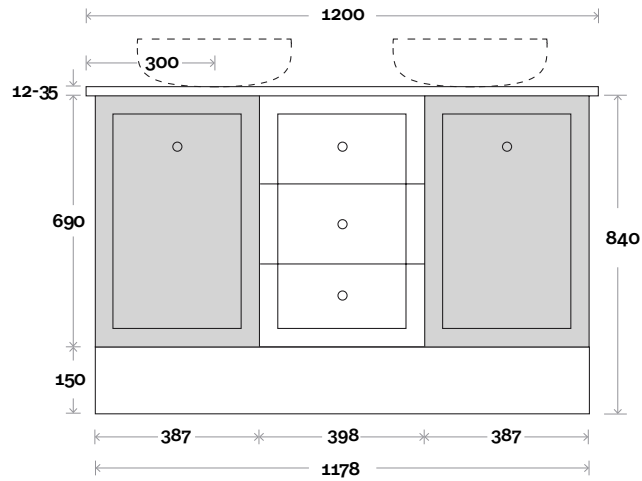

Habitat

Habitat 11 1200mm double centre basin

Top Thickness

- Silestone: 20mm
- Dekton: 12mm
- Symphony: 20mm
- Timber: 30-35mm
  (Above counter only)

Note:

- Stone & Timber waste centre:
  300mm std (may vary depending on basin)

Plumbing allowance

Plumbing

Configuration

Kick