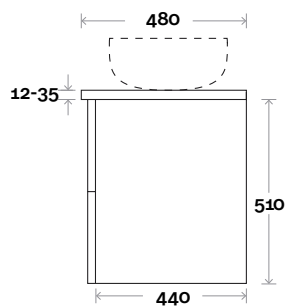

Top Thickness

- Silestone: 20mm
- Dekton: 12mm
- Symphony: 20mm
- Timber: 30-35mm
(Above counter only)

Note:

- Stone & Timber waste centre:
300mm std (may vary depending on basin)
- Left or Right hand basin

Plumbing allowance

Plumbing

Configuration

Kick

Legs

Wallmount

Habitat

Habitat 11 1200mm double centre basin

Top Thickness

- Silestone: 20mm
- Dekton: 12mm
- Symphony: 20mm
- Timber: 30-35mm
(Above counter only)

Note:

- Stone & Timber waste centre:
300mm std (may vary depending on basin)

Plumbing allowance

Plumbing