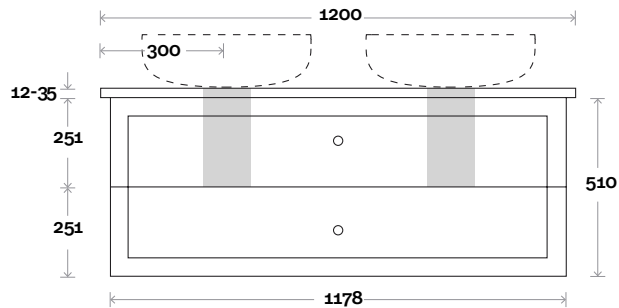

Habitat

Habitat 8D 1200mm all drawer double basin

Top Thickness

- Silestone: 20mm
- Dekton: 12mm
- Symphony: 20mm
- Timber: 30-35mm
  (Above counter only)

Note:

- Stone & Timber waste centre:
  300mm Std (may vary depending on basin)

Plumbing allowance

Plumbing

Configuration

Kick

Legs

Wallmount

Top Drawer Box