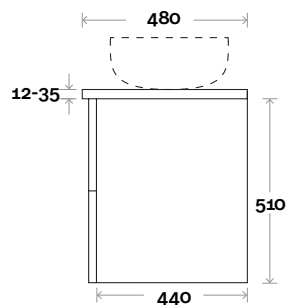

Configuration

Kick

Legs

Wallmount

Habitat

Habitat 12 1500mm all drawer single basin

Top Thickness

- Silestone: 20mm
- Dekton: 12mm
- Symphony: 20mm
- Timber: 30-35mm
(Above counter only)

Note:

- Stone & Timber waste centre:
750mm std (may vary depending on basin)

Plumbing allowance

Plumbing

Configuration

Kick

Legs

Wallmount

Top Drawer Box

Habitat

Habitat 13 1500mm all drawer double basin

Top Thickness

- Silestone: 20mm
- Dekton: 12mm
- Symphony: 20mm
- Timber: 30-35mm
(Above counter only)

Note:

- Stone & Timber waste centre:
375mm std (may vary depending on basin)