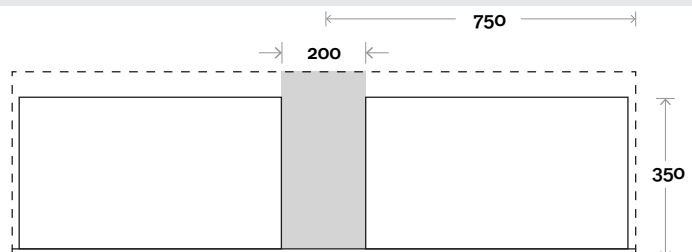

Configuration

Kick

Legs

Wallmount

Habitat

Habitat 12 1500mm all drawer single basin

Top Thickness

- Silestone: 20mm
- Dekton: 12mm
- Symphony: 20mm
- Timber: 30-35mm
(Above counter only)

Note:

- Stone & Timber waste centre:
750mm std (may vary depending on basin)

Plumbing allowance

Plumbing

Configuration

Kick

Legs

Wallmount

Top Drawer Box

Habitat

Habitat 13 1500mm all drawer double basin

Top Thickness

- Silestone: 20mm
- Dekton: 12mm
- Symphony: 20mm
- Timber: 30-35mm
(Above counter only)

Note:

- Stone & Timber waste centre:
375mm std (may vary depending on basin)