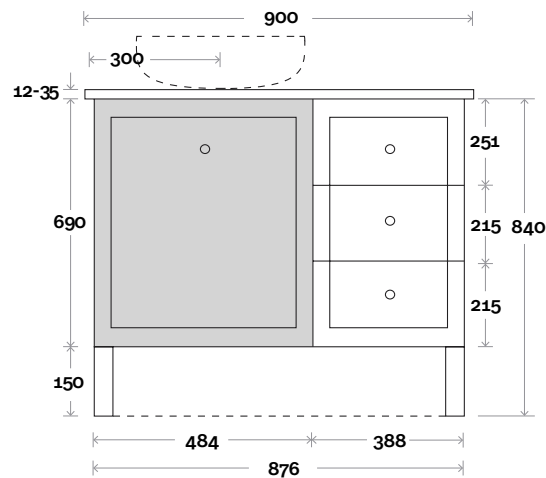

• Left or Right hand basin
 Drawers opposite end to basin

Plumbing allowance

Habitat 7 900mm off centre basin

Plumbing

Configuration

Kick

Legs

Wallmount

Habitat

Habitat 8S 1200mm all drawer centre basin

Top Thickness
 Casa Ceramic top: 20mm
 Silestone: 20mm
 Dekton: 12mm
 Symphony: 20mm
 Timber: 30-35mm
 (Above counter only)

Note:
 • Stone & Timber waste centre:
 600mm Std (may vary depending on basin)