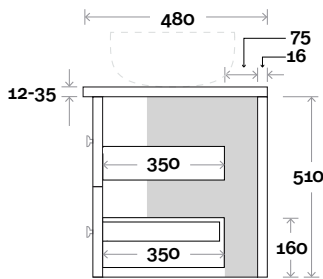

Habitat

Habitat 8S 1200mm all drawer centre basin

Top Thickness
 Casa Ceramic top: 20mm
 Silestone: 20mm
 Dekton: 12mm
 Symphony: 20mm
 Timber: 30-35mm
 (Above counter only)

Note:
 • Stone & Timber waste centre:
 600mm Std (may vary depending on basin)

Plumbing allowance

Plumbing

Configuration

Kick

Legs

Wallmount

Top Drawer Box

Habitat

Habitat 8D 1200mm all drawer double basin

Top Thickness

- Silestone: 20mm
- Dekton: 12mm
- Symphony: 20mm
- Timber: 30-35mm
(Above counter only)

Note:

- Stone & Timber waste centre:
300mm Std (may vary depending on basin)