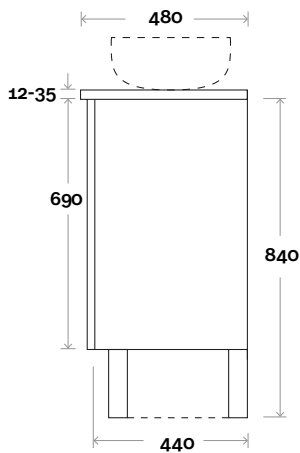

Habitat 14 1500mm centre basin

Top Thickness
 Silestone: 20mm
 Dekton: 12mm
 Symphony: 20mm
 Timber: 30-35mm
 (Above counter only)

Note:
 • Stone & Timber waste centre:
 750mm std (may vary depending on basin)

Top Thickness
 Silestone: 20mm
 Dekton: 12mm
 Symphony: 20mm
 Timber: 30-35mm
 (Above counter only)

Note:
 • Stone & Timber waste centre:
 375mm std (may vary depending on basin)

Plumbing allowance

Plumbing

Configuration

Kick

Legs

Wallmount

Habitat

Habitat 16 1800mm all drawer centre basin

Top Thickness

- Silestone: 20mm
- Dekton: 12mm
- Symphony: 20mm
- Timber: 30-35mm
(Above counter only)