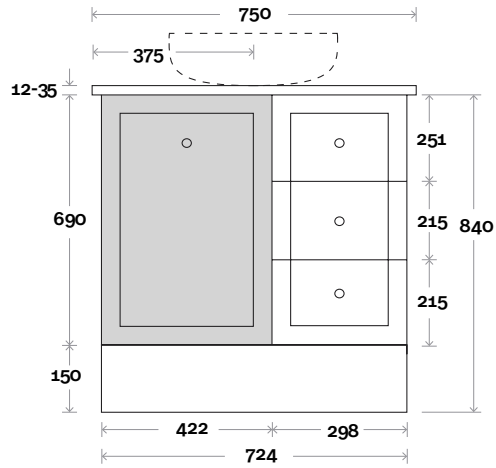

Habitat

Habitat 4 750mm centre basin

Top Thickness
Casa Ceramic top: 20mm
Silestone: 20mm
Dekton: 12mm
Symphony: 20mm
Timber: 30-35mm
(Above counter only)

Note:
• Stone & Timber waste centre:
375mm std (may vary depending on basin)

Plumbing allowance

Plumbing

Configuration

Kick