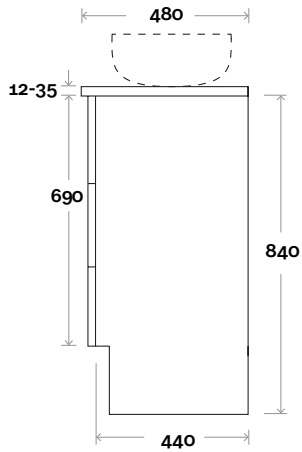

Habitat

Habitat 4 750mm centre basin

Top Thickness
Casa Ceramic top: 20mm
Silestone: 20mm
Dekton: 12mm
Symphony: 20mm
Timber: 30-35mm
(Above counter only)

Note:
• Stone & Timber waste centre:
375mm std (may vary depending on basin)

Plumbing allowance

Plumbing

Configuration

Kick