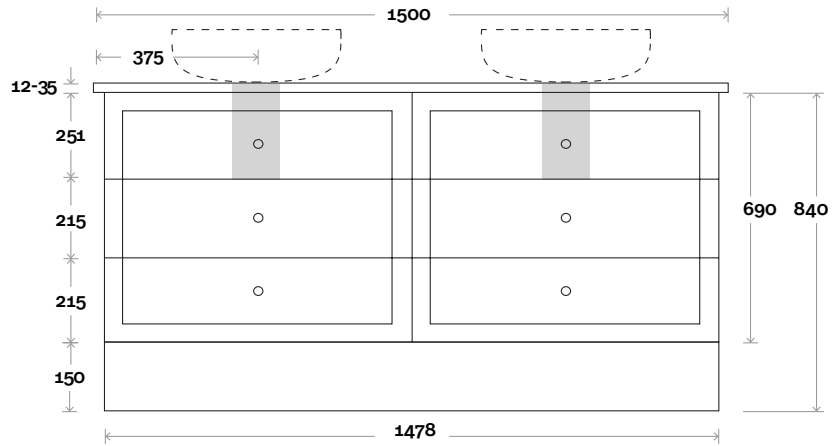

Habitat

Habitat 13 1500mm all drawer double basin

Top Thickness

- Silestone: 20mm
- Dekton: 12mm
- Symphony: 20mm
- Timber: 30-35mm
  (Above counter only)

Note:

- Stone & Timber waste centre:
  375mm std (may vary depending on basin)

Plumbing allowance

Plumbing

Configuration

Kick