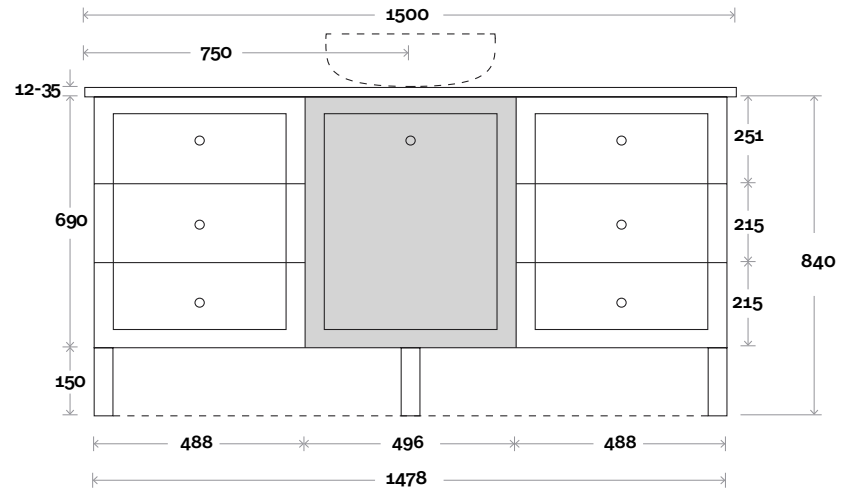

Plumbing allowance

Plumbing

Configuration

Kick

Legs

Wallmount

Habitat

Habitat 15 1500mm double basin

Top Thickness
 Silestone: 20mm
 Dekton: 12mm
 Symphony: 20mm
 Timber: 30-35mm
 (Above counter only)

Note:
 • Stone & Timber waste centre:
 375mm std (may vary depending on basin)

Plumbing allowance

Plumbing