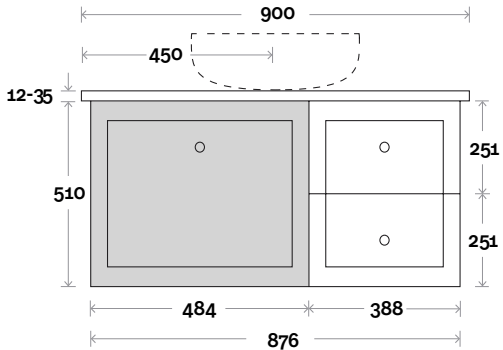

Habitat

Habitat 6 900mm centre basin

Top Thickness
Casa Ceramic top: 20mm
Silestone: 20mm
Dekton: 12mm
Symphony: 20mm
Timber: 30-35mm
(Above counter only)

Note:
• Stone & Timber waste centre:
450mm Std (may vary depending on basin)

Plumbing allowance

Plumbing

Configuration

Kick

Legs

Wallmount