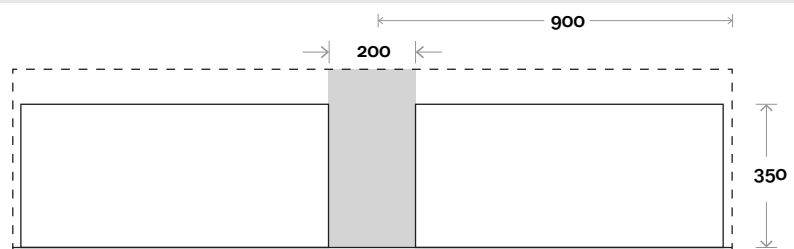

Top Drawer Box