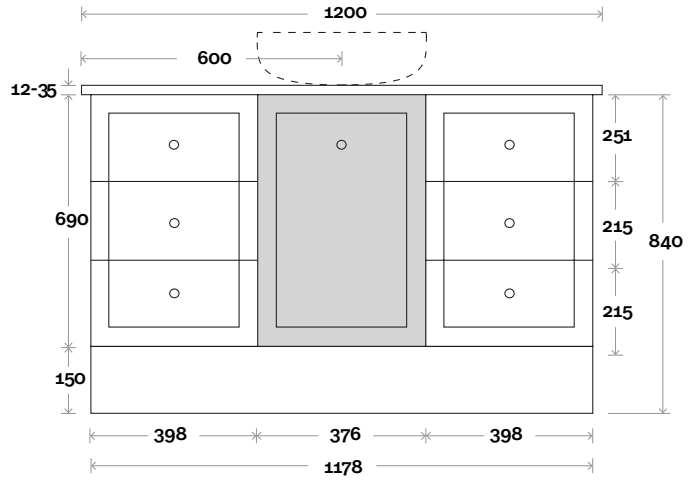

Habitat

Habitat 9 1200mm centre basin

Top Thickness
Casa Ceramic top: 20mm
Silestone: 20mm
Dekton: 12mm
Symphony: 20mm
Timber: 30-35mm
(Above counter only)

Note:
• Stone & Timber waste centre:
600mm Std (may vary depending on basin)

Plumbing allowance

Plumbing

Configuration

Kick