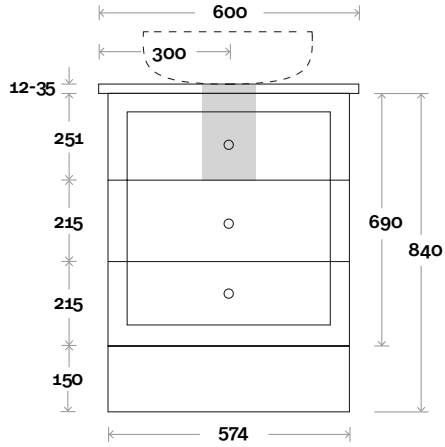

Habitat

Habitat 1 600mm all drawer centre basin

Top Thickness
Casa Ceramic top: 20mm
Silestone: 20mm
Dekton: 12mm
Symphony: 20mm
Timber: 30-35mm
(Above counter only)

Note:
• Stone & Timber waste centre:
300mm std (may vary depending on basin)

Plumbing allowance

Plumbing

Configuration

Kick