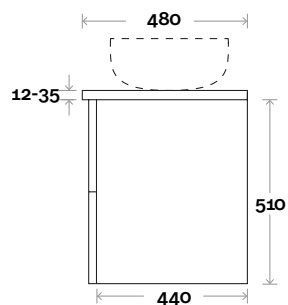

Top Thickness
 Silestone: 20mm
 Dekton: 12mm
 Symphony: 20mm
 Timber: 30-35mm
 (Above counter only)

Note:
 • Stone & Timber waste centre:
 375mm std (may vary depending on basin)

Plumbing allowance

Plumbing

Configuration

Kick

Legs

Wallmount

Habitat

Habitat 16 1800mm all drawer centre basin

Top Thickness

- Silestone: 20mm
- Dekton: 12mm
- Symphony: 20mm
- Timber: 30-35mm
(Above counter only)

Note:

- Stone & Timber waste centre: 900mm std (may vary depending on basin)

Plumbing allowance

Plumbing

Configuration

Kick

Legs

Wallmount

Top Drawer Box

Habitat

Habitat 17 1800mm all drawer double basin

Top Thickness

- Silestone: 20mm
- Dekton: 12mm
- Symphony: 20mm
- Timber: 30-35mm
(Above counter only)

Note:

- Stone & Timber waste centre:
450mm std (may vary depending on basin)