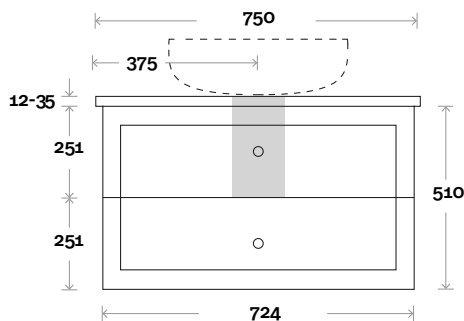

Habitat

Habitat 3 750mm all drawer centre basin

Top Thickness
Casa Ceramic top: 20mm
Silestone: 20mm
Dekton: 12mm
Symphony: 20mm
Timber: 30-35mm
(Above counter only)

Note:
• Stone & Timber waste centre:
375mm std (may vary depending on basin)

Plumbing allowance

Plumbing

Configuration

Kick

Legs

Wallmount

Top Drawer Box