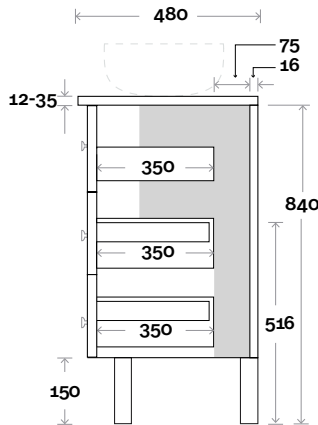

Habitat

Habitat 8S 1200mm all drawer centre basin

Top Thickness
 Casa Ceramic top: 20mm
 Silestone: 20mm
 Dekton: 12mm
 Symphony: 20mm
 Timber: 30-35mm
 (Above counter only)

Note:
 • Stone & Timber waste centre:
 600mm Std (may vary depending on basin)

Plumbing allowance

Plumbing

Configuration

Kick

Legs

Wallmount

Top Drawer Box

Habitat

Habitat 8D 1200mm all drawer double basin

Top Thickness

- Silestone: 20mm
- Dekton: 12mm
- Symphony: 20mm
- Timber: 30-35mm
(Above counter only)

Note:

- Stone & Timber waste centre:
300mm Std (may vary depending on basin)