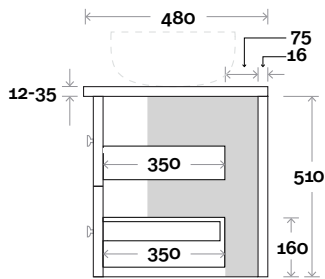

Plumbing allowance

Plumbing

Configuration

Kick

Legs

Wallmount

Top Drawer Box

Habitat

Habitat 9 1200mm centre basin

Top Thickness
 Casa Ceramic top: 20mm
 Silestone: 20mm
 Dekton: 12mm
 Symphony: 20mm
 Timber: 30-35mm
 (Above counter only)

Note:
 • Stone & Timber waste centre:
 600mm Std (may vary depending on basin)