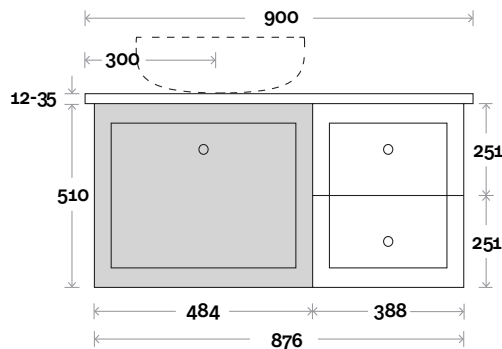

Tradelink®

Top Thickness
 Casa Ceramic top: 20mm
 Silestone: 20mm
 Dekton: 12mm
 Symphony: 20mm
 Timber: 30-35mm
 (Above counter only)

Note:
 • Stone & Timber waste centre:
 300mm Std (may vary depending on basin)

• Left or Right hand basin
 Drawers opposite end to basin

Plumbing allowance

Habitat 7 900mm off centre basin

Plumbing

Configuration

Kick

Legs

Wallmount

Habitat

Habitat 8S 1200mm all drawer centre basin

Top Thickness
 Casa Ceramic top: 20mm
 Silestone: 20mm
 Dekton: 12mm
 Symphony: 20mm
 Timber: 30-35mm
 (Above counter only)

Note:
 • Stone & Timber waste centre:
 600mm Std (may vary depending on basin)