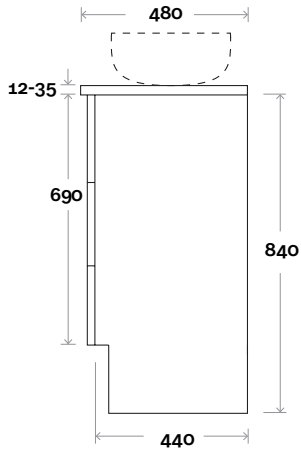

Habitat

Habitat 10 1200mm off centre basin

Top Thickness

- Silestone: 20mm
- Dekton: 12mm
- Symphony: 20mm
- Timber: 30-35mm
  (Above counter only)

Note:

- Stone & Timber waste centre:
  300mm std (may vary depending on basin)
- Left or Right hand basin

Plumbing allowance

Plumbing

Configuration

Kick