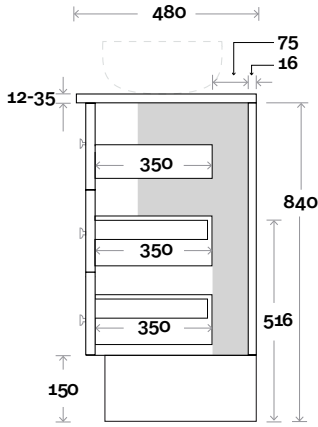

Habitat

Habitat 8S 1200mm all drawer centre basin

Top Thickness
Casa Ceramic top: 20mm
Silestone: 20mm
Dekton: 12mm
Symphony: 20mm
Timber: 30-35mm
(Above counter only)

Note:
• Stone & Timber waste centre:
600mm Std (may vary depending on basin)

Plumbing allowance

Plumbing

Configuration

Kick