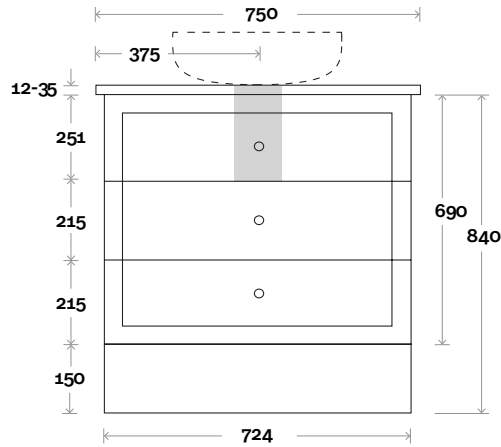

Habitat

Habitat 3 750mm all drawer centre basin

Top Thickness
Casa Ceramic top: 20mm
Silestone: 20mm
Dekton: 12mm
Symphony: 20mm
Timber: 30-35mm
(Above counter only)

Note:
• Stone & Timber waste centre:
375mm std (may vary depending on basin)

Plumbing allowance

Plumbing

Configuration

Kick