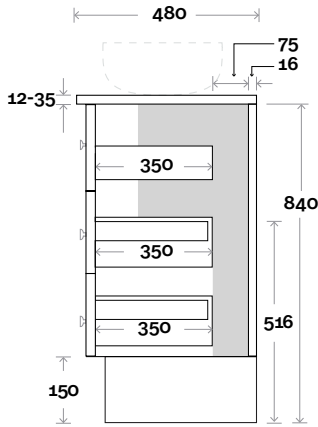

Habitat

Habitat 17 1800mm all drawer double basin

Top Thickness

- Silestone: 20mm
- Dekton: 12mm
- Symphony: 20mm
- Timber: 30-35mm
  (Above counter only)

Note:

- Stone & Timber waste centre:
  450mm std (may vary depending on basin)

Plumbing allowance

Plumbing

Configuration

Kick