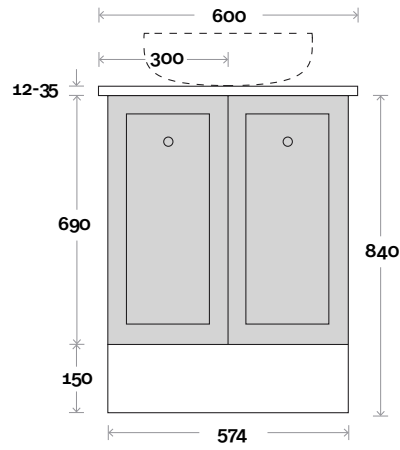

Habitat

Habitat 2 600mm centre basin

Top Thickness
Casa Ceramic top: 20mm
Silestone: 20mm
Dekton: 12mm
Symphony: 20mm
Timber: 30-35mm
(Above counter only)

Note:
• Stone & Timber waste centre:
300mm std (may vary depending on basin)

Plumbing allowance

Plumbing

Configuration

Kick