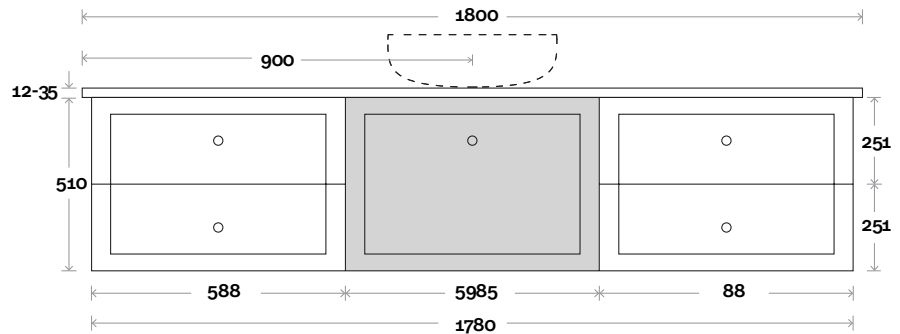

Habitat 18 1800mm centre basin

Top Thickness

- Silestone: 20mm
- Dekton: 12mm
- Symphony: 20mm
- Timber: 30-35mm
(Above counter only)

Note:

- Stone & Timber waste centre:
900mm std (may vary depending on basin)

Plumbing allowance

Profile

Configuration

Kick

Legs

Wallmount

Habitat

Habitat 19 1800mm double basin

Top Thickness
 Silestone: 20mm
 Dekton: 12mm
 Symphony: 20mm
 Timber: 30-35mm
 (Above counter only)

Note:
 • Stone & Timber waste centre:
 450mm std (may vary depending on basin)

Plumbing allowance

Profile