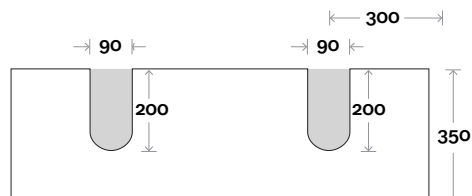

Top Drawer Box