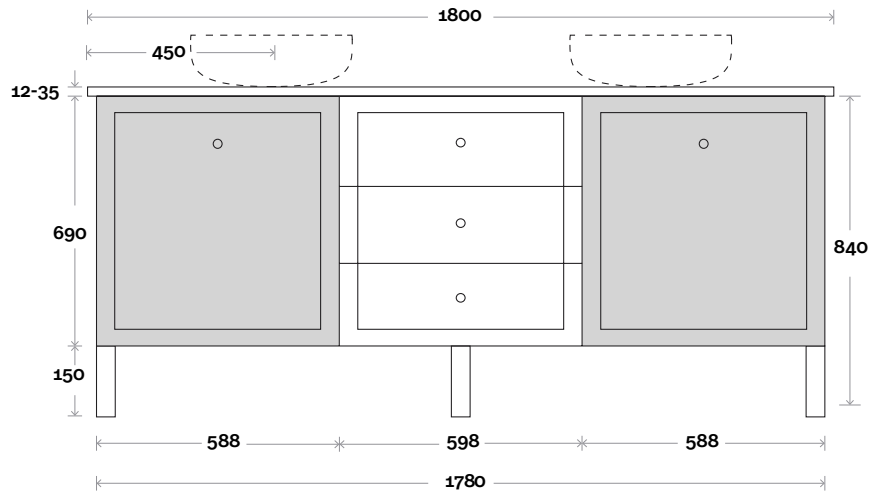

Habitat

Habitat 19 1800mm double basin

Top Thickness
Silestone: 20mm
Dekton: 12mm
Symphony: 20mm
Timber: 30-35mm
(Above counter only)

Note:
• Stone & Timber waste centre:
450mm std (may vary depending on basin)

Plumbing allowance

Profile

Configuration

Kick

Legs

Wallmount