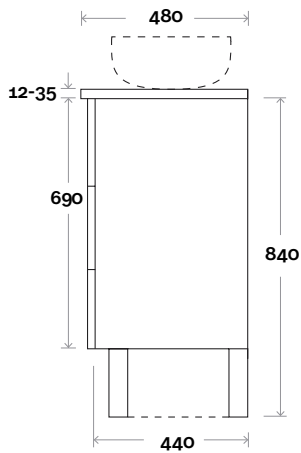

Top Thickness

- Silestone: 20mm
- Dekton: 12mm
- Symphony: 20mm
- Timber: 30-35mm
(Above counter only)

Note:

- Stone & Timber waste centre:
300mm std (may vary depending on basin)
- Left or Right hand basin

Plumbing allowance

Plumbing

Configuration

Kick

Legs

Wallmount

Habitat

Habitat 11 1200mm double centre basin

Top Thickness

- Silestone: 20mm
- Dekton: 12mm
- Symphony: 20mm
- Timber: 30-35mm
(Above counter only)

Note:

- Stone & Timber waste centre:
300mm std (may vary depending on basin)

Plumbing allowance

Plumbing