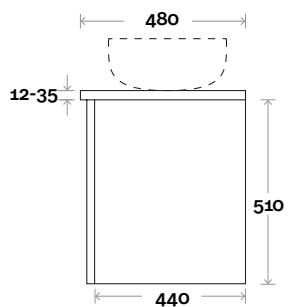

Habitat

Habitat 2 600mm centre basin

Top Thickness
Casa Ceramic top: 20mm
Silestone: 20mm
Dekton: 12mm
Symphony: 20mm
Timber: 30-35mm
(Above counter only)

Note:
• Stone & Timber waste centre:
300mm std (may vary depending on basin)

Plumbing allowance

Plumbing

Configuration

Kick

Legs

Wallmount