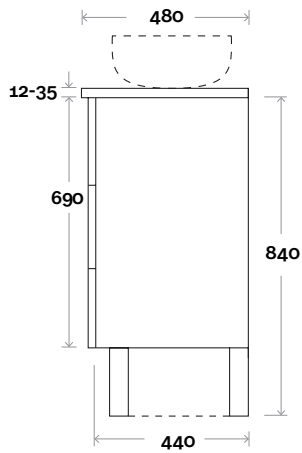

Habitat 4 750mm centre basin

Top Thickness
 Casa Ceramic top: 20mm
 Silestone: 20mm
 Dekton: 12mm
 Symphony: 20mm
 Timber: 30-35mm
 (Above counter only)

Note:
 • Stone & Timber waste centre:
 375mm std (may vary depending on basin)

Plumbing allowance

Plumbing

Configuration

Kick

Legs

Wallmount

Habitat

Habitat 5 900mm all drawer centre basin

Top Thickness

- Casa Ceramic top: 20mm
- Silestone: 20mm
- Dekton: 12mm
- Symphony: 20mm
- Timber: 30-35mm
(Above counter only)

Note:

- Stone & Timber waste centre:
450mm Std (may vary depending on basin)