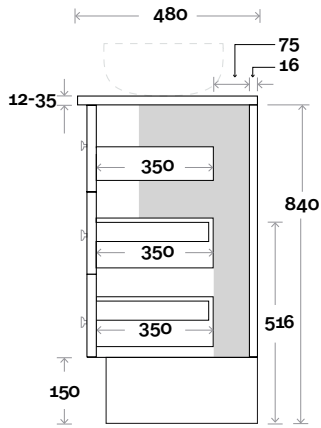

Habitat

Habitat 5 900mm all drawer centre basin

Top Thickness

- Casa Ceramic top: 20mm
- Silestone: 20mm
- Dekton: 12mm
- Symphony: 20mm
- Timber: 30-35mm
  (Above counter only)

Note:

- Stone & Timber waste centre:
  450mm Std (may vary depending on basin)

Plumbing allowance

Plumbing

Configuration

Kick