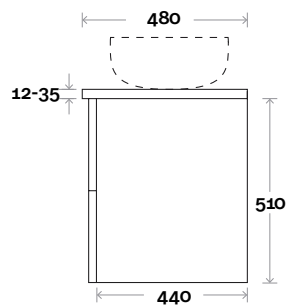

Habitat 14 1500mm centre basin

Top Thickness
 Silestone: 20mm
 Dekton: 12mm
 Symphony: 20mm
 Timber: 30-35mm
 (Above counter only)

Note:
 • Stone & Timber waste centre:
 750mm std (may vary depending on basin)

Plumbing allowance

Plumbing

Configuration

Kick

Legs

Wallmount

Habitat

Habitat 15 1500mm double basin

Top Thickness
 Silestone: 20mm
 Dekton: 12mm
 Symphony: 20mm
 Timber: 30-35mm
 (Above counter only)

Note:
 • Stone & Timber waste centre:
 375mm std (may vary depending on basin)

Plumbing allowance

Plumbing