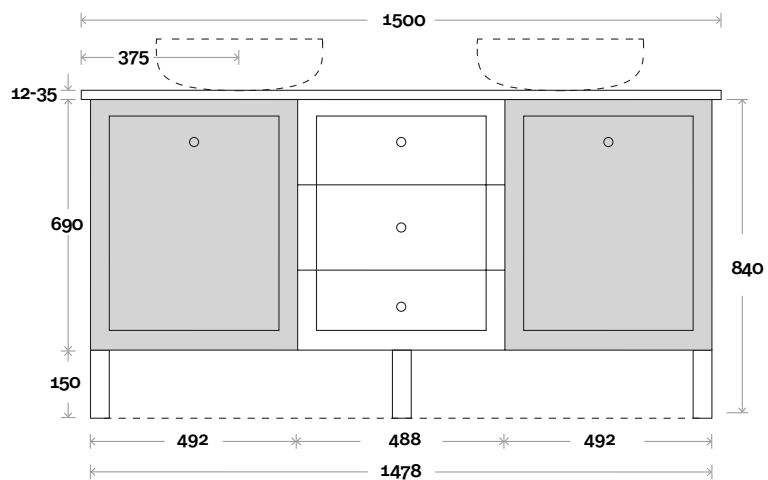

Habitat

Habitat 15 1500mm double basin

Top Thickness
Silestone: 20mm
Dekton: 12mm
Symphony: 20mm
Timber: 30-35mm
(Above counter only)

Note:
• Stone & Timber waste centre:
375mm std (may vary depending on basin)

Plumbing allowance

Plumbing

Configuration

Kick

Legs

Wallmount