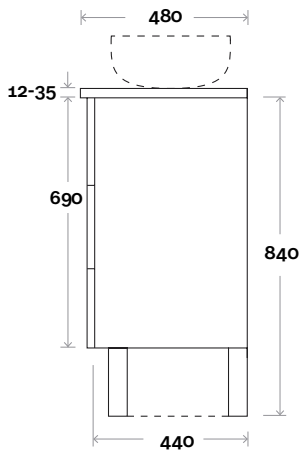

Top Thickness
 Silestone: 20mm
 Dekton: 12mm
 Symphony: 20mm
 Timber: 30-35mm
 (Above counter only)

Note:
 • Stone & Timber waste centre:
 375mm std (may vary depending on basin)

Plumbing allowance

Plumbing

Configuration

Kick

Legs

Wallmount

Habitat

Habitat 16 1800mm all drawer centre basin

Top Thickness

- Silestone: 20mm
- Dekton: 12mm
- Symphony: 20mm
- Timber: 30-35mm
(Above counter only)

Note:

- Stone & Timber waste centre: 900mm std (may vary depending on basin)

Plumbing allowance

Plumbing

Configuration

Kick

Legs

Wallmount

Top Drawer Box

Habitat

Habitat 17 1800mm all drawer double basin

Top Thickness

- Silestone: 20mm
- Dekton: 12mm
- Symphony: 20mm
- Timber: 30-35mm
(Above counter only)

Note:

- Stone & Timber waste centre:
450mm std (may vary depending on basin)