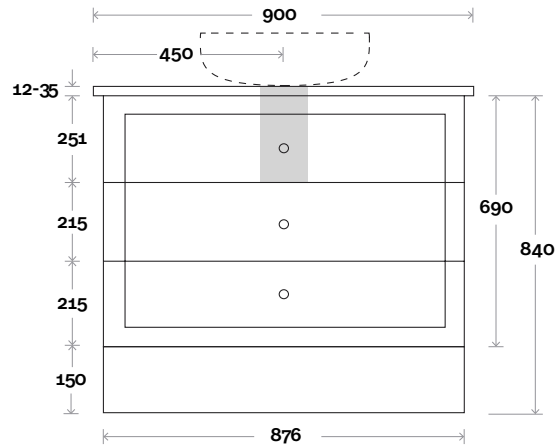

Habitat

Habitat 5 900mm all drawer centre basin

Top Thickness

- Casa Ceramic top: 20mm
- Silestone: 20mm
- Dekton: 12mm
- Symphony: 20mm
- Timber: 30-35mm
  (Above counter only)

Note:

- Stone & Timber waste centre:
  450mm Std (may vary depending on basin)

Plumbing allowance

Plumbing

Configuration

Kick