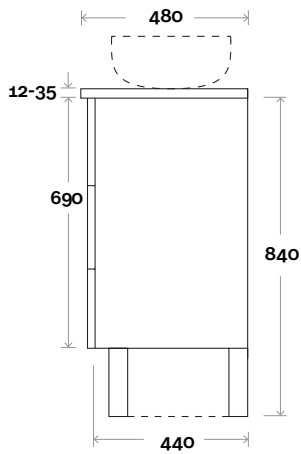

Habitat

Habitat 6 900mm centre basin

Top Thickness
Casa Ceramic top: 20mm
Silestone: 20mm
Dekton: 12mm
Symphony: 20mm
Timber: 30-35mm
(Above counter only)

Note:
• Stone & Timber waste centre:
450mm Std (may vary depending on basin)

Plumbing allowance

Plumbing

Configuration

Kick

Legs

Wallmount