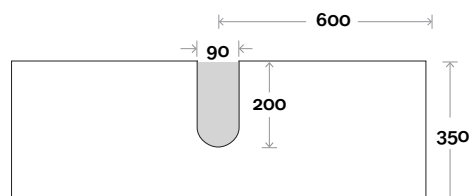

Top Drawer Box