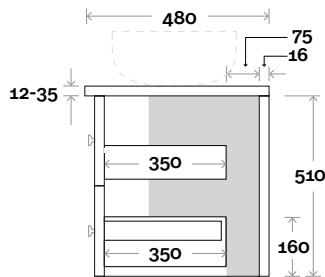

Habitat

Habitat 1 600mm all drawer centre basin

Top Thickness
Casa Ceramic top: 20mm
Silestone: 20mm
Dekton: 12mm
Symphony: 20mm
Timber: 30-35mm
(Above counter only)

Note:
• Stone & Timber waste centre:
300mm std (may vary depending on basin)

Plumbing allowance

Plumbing

Configuration

Kick

Legs

Wallmount

Top Drawer Box