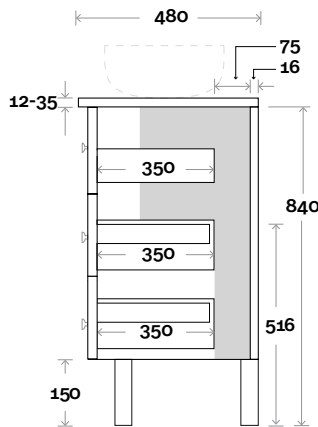

Top Drawer Box

Habitat

Habitat 13 1500mm all drawer double basin

Top Thickness

- Silestone: 20mm
- Dekton: 12mm
- Symphony: 20mm
- Timber: 30-35mm
(Above counter only)

Note:

- Stone & Timber waste centre:
375mm std (may vary depending on basin)

Plumbing allowance

Plumbing

Configuration

Kick

Legs

Wallmount

Top Drawer Box

Habitat

Habitat 14 1500mm centre basin

Top Thickness
 Silestone: 20mm
 Dekton: 12mm
 Symphony: 20mm
 Timber: 30-35mm
 (Above counter only)

Note:
 • Stone & Timber waste centre:
 750mm std (may vary depending on basin)