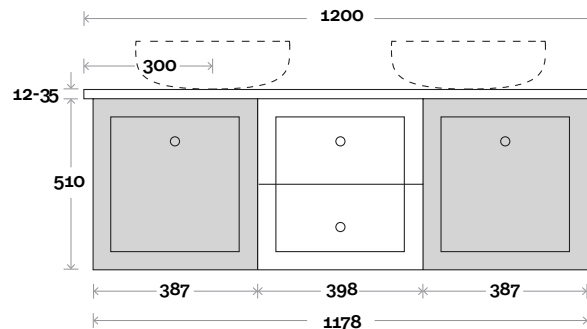

Top Thickness

- Silestone: 20mm
- Dekton: 12mm
- Symphony: 20mm
- Timber: 30-35mm
(Above counter only)

Note:

- Stone & Timber waste centre:
300mm std (may vary depending on basin)

Plumbing allowance

Plumbing

Configuration

Kick

Legs

Wallmount

Habitat

Habitat 12 1500mm all drawer single basin

Top Thickness

- Silestone: 20mm
- Dekton: 12mm
- Symphony: 20mm
- Timber: 30-35mm
(Above counter only)