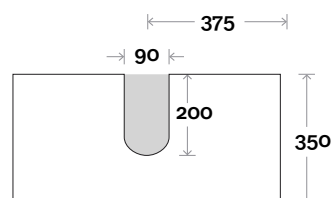

Top Drawer Box