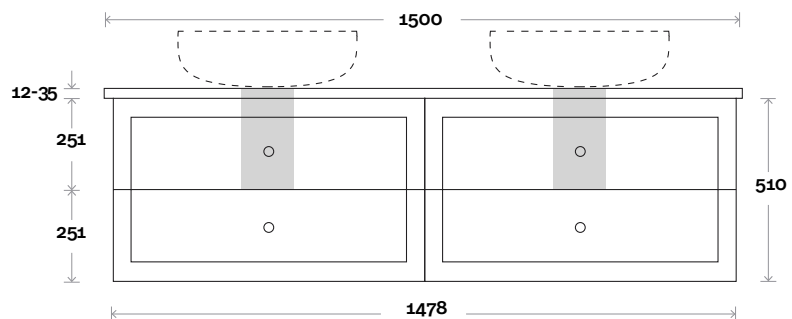

Plumbing allowance

Plumbing

Configuration

Kick

Legs

Wallmount

Top Drawer Box

Habitat

Habitat 14 1500mm centre basin

Top Thickness
 Silestone: 20mm
 Dekton: 12mm
 Symphony: 20mm
 Timber: 30-35mm
 (Above counter only)

Note:
 • Stone & Timber waste centre:
 750mm std (may vary depending on basin)