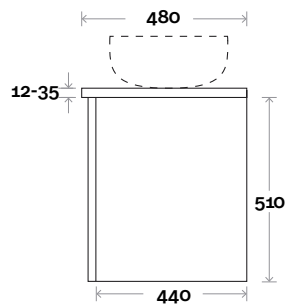

Top Thickness

- Silestone: 20mm
- Dekton: 12mm
- Symphony: 20mm
- Timber: 30-35mm
(Above counter only)

Note:

- Stone & Timber waste centre:
300mm std (may vary depending on basin)

Plumbing allowance

Plumbing

Configuration

Kick

Legs

Wallmount

Habitat

Habitat 12 1500mm all drawer single basin

Top Thickness

- Silestone: 20mm
- Dekton: 12mm
- Symphony: 20mm
- Timber: 30-35mm
(Above counter only)

Top Drawer Box

Habitat

Habitat 13 1500mm all drawer double basin

Top Thickness

- Silestone: 20mm
- Dekton: 12mm
- Symphony: 20mm
- Timber: 30-35mm
(Above counter only)

Note:

- Stone & Timber waste centre:
375mm std (may vary depending on basin)