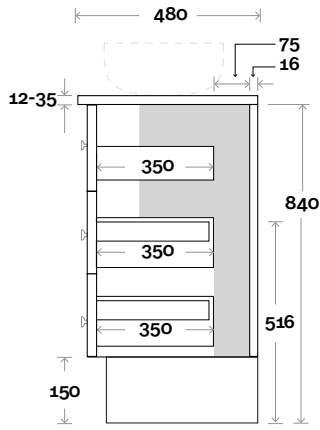

Habitat

Habitat 8D 1200mm all drawer double basin

Top Thickness

- Silestone: 20mm
- Dekton: 12mm
- Symphony: 20mm
- Timber: 30-35mm
  (Above counter only)

Note:

- Stone & Timber waste centre:
  300mm Std (may vary depending on basin)

Plumbing allowance

Plumbing

Configuration

Kick