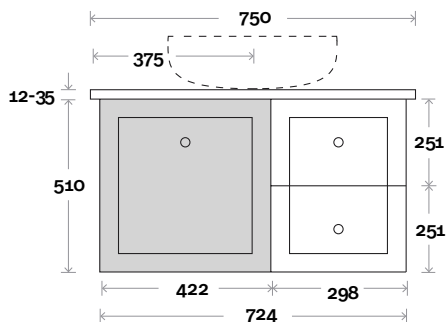

Habitat 4 750mm centre basin

Top Thickness
 Casa Ceramic top: 20mm
 Silestone: 20mm
 Dekton: 12mm
 Symphony: 20mm
 Timber: 30-35mm
 (Above counter only)

Note:
 • Stone & Timber waste centre:
 375mm std (may vary depending on basin)

Plumbing allowance

Plumbing

Configuration

Kick

Legs

Wallmount

Habitat

Habitat 5 900mm all drawer centre basin

Top Thickness

- Casa Ceramic top: 20mm
- Silestone: 20mm
- Dekton: 12mm
- Symphony: 20mm
- Timber: 30-35mm
(Above counter only)

Note:

- Stone & Timber waste centre:
450mm Std (may vary depending on basin)