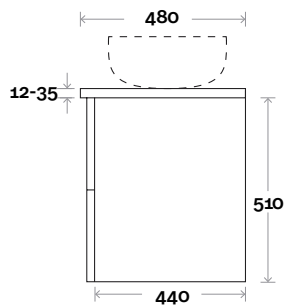

Top Drawer Box

Habitat

Habitat 17 1800mm all drawer double basin

Top Thickness

- Silestone: 20mm
- Dekton: 12mm
- Symphony: 20mm
- Timber: 30-35mm
(Above counter only)

Note:

- Stone & Timber waste centre:
450mm std (may vary depending on basin)

Habitat 18 1800mm centre basin

Top Thickness

- Silestone: 20mm
- Dekton: 12mm
- Symphony: 20mm
- Timber: 30-35mm
(Above counter only)

Note:

- Stone & Timber waste centre:
900mm std (may vary depending on basin)

Plumbing allowance

Profile

Configuration

Kick

Legs

Wallmount

Habitat

Habitat 19 1800mm double basin

Top Thickness
 Silestone: 20mm
 Dekton: 12mm
 Symphony: 20mm
 Timber: 30-35mm
 (Above counter only)

Note:
 • Stone & Timber waste centre:
 450mm std (may vary depending on basin)

Plumbing allowance

Profile