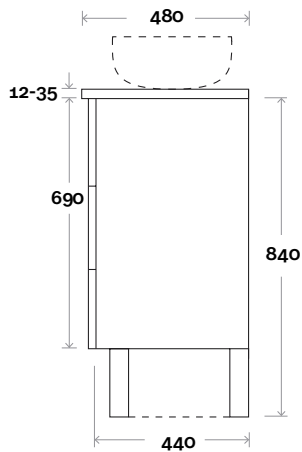

Top Thickness

- Silestone: 20mm
- Dekton: 12mm
- Symphony: 20mm
- Timber: 30-35mm
(Above counter only)

Note:

- Stone & Timber waste centre:
300mm std (may vary depending on basin)

Plumbing allowance

Plumbing

Configuration

Kick

Legs

Wallmount

Habitat

Habitat 12 1500mm all drawer single basin

Top Thickness

- Silestone: 20mm
- Dekton: 12mm
- Symphony: 20mm
- Timber: 30-35mm
(Above counter only)

Note:

- Stone & Timber waste centre:
750mm std (may vary depending on basin)

Plumbing allowance

Plumbing

Configuration

Kick

Legs

Wallmount

Top Drawer Box

Habitat

Habitat 13 1500mm all drawer double basin

Top Thickness

- Silestone: 20mm
- Dekton: 12mm
- Symphony: 20mm
- Timber: 30-35mm
(Above counter only)

Note:

- Stone & Timber waste centre:
375mm std (may vary depending on basin)