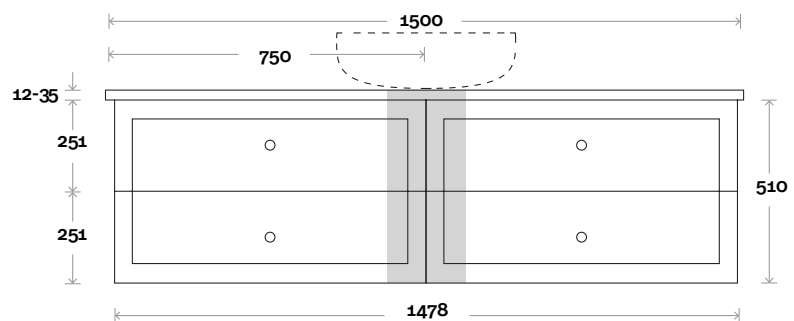

Configuration

Kick

Legs

Wallmount

Habitat

Habitat 12 1500mm all drawer single basin

Top Thickness

- Silestone: 20mm
- Dekton: 12mm
- Symphony: 20mm
- Timber: 30-35mm
(Above counter only)

Note:

- Stone & Timber waste centre:
750mm std (may vary depending on basin)

Plumbing allowance

Plumbing

Configuration

Kick

Legs

Wallmount

Top Drawer Box

Habitat

Habitat 13 1500mm all drawer double basin

Top Thickness

- Silestone: 20mm
- Dekton: 12mm
- Symphony: 20mm
- Timber: 30-35mm
(Above counter only)

Note:

- Stone & Timber waste centre:
375mm std (may vary depending on basin)