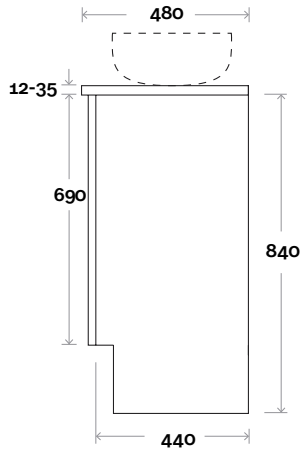

Top Thickness

- Silestone: 20mm
- Dekton: 12mm
- Symphony: 20mm
- Timber: 30-35mm
(Above counter only)

Note:

- Stone & Timber waste centre:
300mm std (may vary depending on basin)
- Left or Right hand basin

Top Thickness

- Silestone: 20mm
- Dekton: 12mm
- Symphony: 20mm
- Timber: 30-35mm
(Above counter only)

Note:

- Stone & Timber waste centre:
300mm std (may vary depending on basin)

Plumbing allowance

Plumbing

Configuration

Kick

Legs

Wallmount

Habitat

Habitat 12 1500mm all drawer single basin

Top Thickness

- Silestone: 20mm
- Dekton: 12mm
- Symphony: 20mm
- Timber: 30-35mm
(Above counter only)