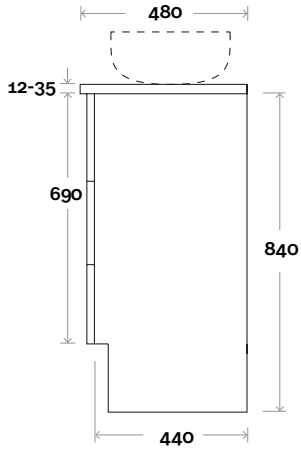

Habitat

Habitat 9 1200mm centre basin

Top Thickness
Casa Ceramic top: 20mm
Silestone: 20mm
Dekton: 12mm
Symphony: 20mm
Timber: 30-35mm
(Above counter only)

Note:
• Stone & Timber waste centre:
600mm Std (may vary depending on basin)

Plumbing allowance

Plumbing

Configuration

Kick