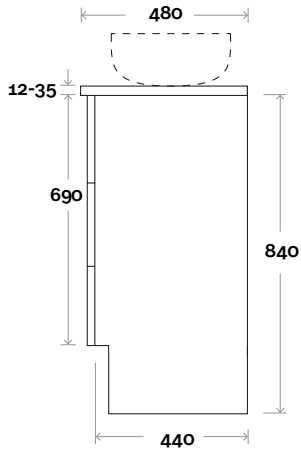

Habitat

Habitat 6 900mm centre basin

Top Thickness
Casa Ceramic top: 20mm
Silestone: 20mm
Dekton: 12mm
Symphony: 20mm
Timber: 30-35mm
(Above counter only)

Note:
• Stone & Timber waste centre:
450mm Std (may vary depending on basin)

Plumbing allowance

Plumbing

Configuration

Kick