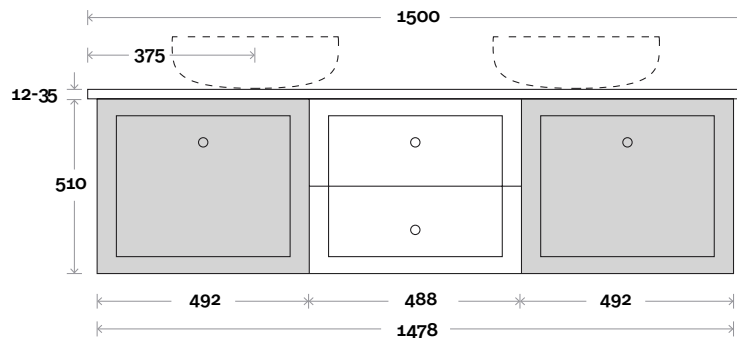

Top Thickness
 Silestone: 20mm
 Dekton: 12mm
 Symphony: 20mm
 Timber: 30-35mm
 (Above counter only)

Note:
 • Stone & Timber waste centre:
 375mm std (may vary depending on basin)

Plumbing allowance

Plumbing

Configuration

Kick

Legs

Wallmount

Habitat

Habitat 16 1800mm all drawer centre basin

Top Thickness

- Silestone: 20mm
- Dekton: 12mm
- Symphony: 20mm
- Timber: 30-35mm
(Above counter only)

Note:

- Stone & Timber waste centre: 900mm std (may vary depending on basin)

Plumbing allowance

Plumbing

Configuration

Kick

Legs

Wallmount