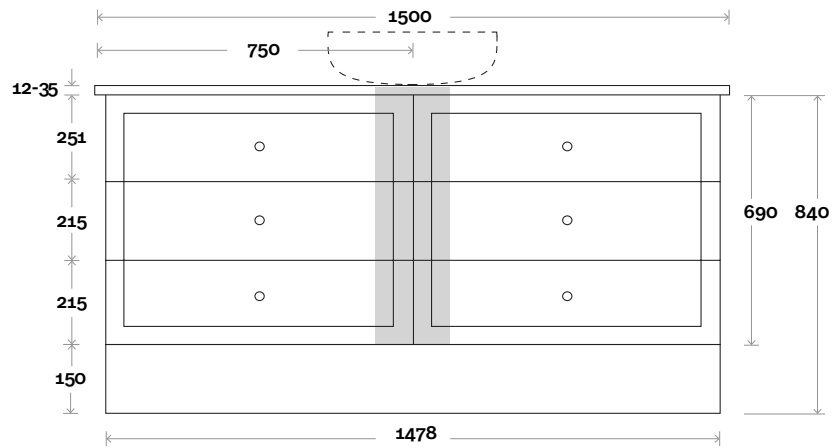

Configuration

Kick

Legs

Wallmount

Habitat

Habitat 12 1500mm all drawer single basin

Top Thickness

- Silestone: 20mm
- Dekton: 12mm
- Symphony: 20mm
- Timber: 30-35mm
(Above counter only)

Note:

- Stone & Timber waste centre:
750mm std (may vary depending on basin)

Plumbing allowance

Plumbing

Configuration

Kick

Legs

Wallmount

Top Drawer Box

Habitat

Habitat 13 1500mm all drawer double basin

Top Thickness

- Silestone: 20mm
- Dekton: 12mm
- Symphony: 20mm
- Timber: 30-35mm
(Above counter only)

Note:

- Stone & Timber waste centre:
375mm std (may vary depending on basin)