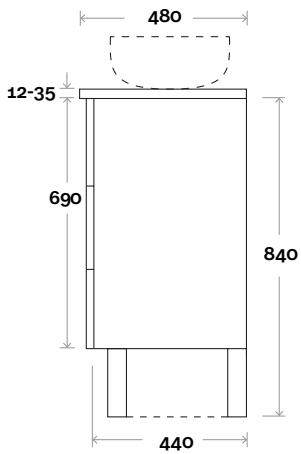

Top Drawer Box

Habitat

Habitat 17 1800mm all drawer double basin

Top Thickness

- Silestone: 20mm
- Dekton: 12mm
- Symphony: 20mm
- Timber: 30-35mm
(Above counter only)

Note:

- Stone & Timber waste centre:
450mm std (may vary depending on basin)

Habitat 18 1800mm centre basin

Top Thickness

- Silestone: 20mm
- Dekton: 12mm
- Symphony: 20mm
- Timber: 30-35mm
(Above counter only)

Note:

- Stone & Timber waste centre:
900mm std (may vary depending on basin)

Plumbing allowance

Profile

Configuration

Kick

Legs

Wallmount

Habitat

Habitat 19 1800mm double basin

Top Thickness
 Silestone: 20mm
 Dekton: 12mm
 Symphony: 20mm
 Timber: 30-35mm
 (Above counter only)

Note:
 • Stone & Timber waste centre:
 450mm std (may vary depending on basin)

Plumbing allowance

Profile