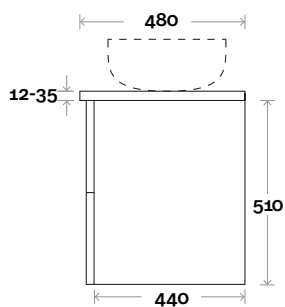

• Left or Right hand basin
 Drawers opposite end to basin

Plumbing allowance

Habitat 7 900mm off centre basin

Plumbing

Configuration

Kick

Legs

Wallmount

Habitat

Habitat 8S 1200mm all drawer centre basin

Top Thickness
 Casa Ceramic top: 20mm
 Silestone: 20mm
 Dekton: 12mm
 Symphony: 20mm
 Timber: 30-35mm
 (Above counter only)

Note:
 • Stone & Timber waste centre:
 600mm Std (may vary depending on basin)