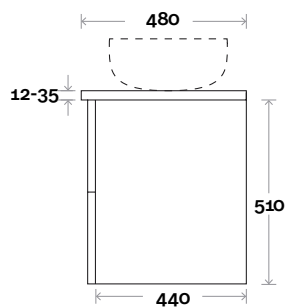

Habitat

Habitat 6 900mm centre basin

Top Thickness
Casa Ceramic top: 20mm
Silestone: 20mm
Dekton: 12mm
Symphony: 20mm
Timber: 30-35mm
(Above counter only)

Note:
• Stone & Timber waste centre:
450mm Std (may vary depending on basin)

Plumbing allowance

Plumbing

Configuration

Kick

Legs

Wallmount