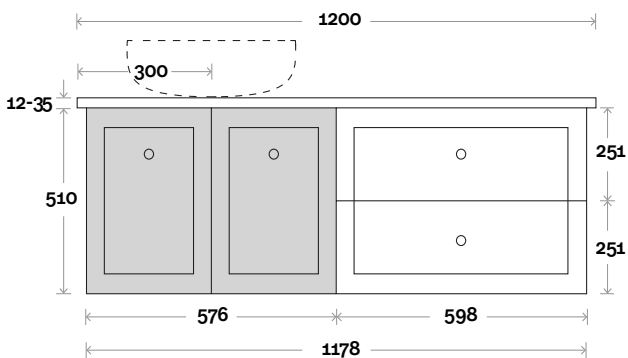

Top Thickness

- Silestone: 20mm
- Dekton: 12mm
- Symphony: 20mm
- Timber: 30-35mm
(Above counter only)

Note:

- Stone & Timber waste centre:
300mm std (may vary depending on basin)
- Left or Right hand basin

Plumbing allowance

Plumbing

Configuration

Kick

Legs

Wallmount

Habitat

Habitat 11 1200mm double centre basin

Top Thickness

- Silestone: 20mm
- Dekton: 12mm
- Symphony: 20mm
- Timber: 30-35mm
(Above counter only)

Note:

- Stone & Timber waste centre:
300mm std (may vary depending on basin)

Plumbing allowance

Plumbing