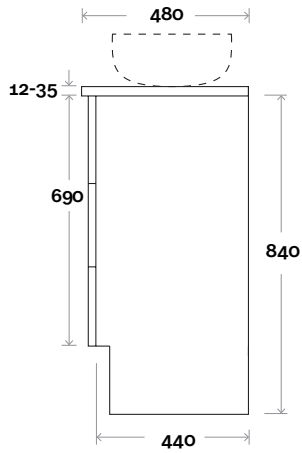

Top Thickness

- Silestone: 20mm
- Dekton: 12mm
- Symphony: 20mm
- Timber: 30-35mm
(Above counter only)

Note:

- Stone & Timber waste centre:
300mm std (may vary depending on basin)

Plumbing allowance

Plumbing

Configuration

Kick

Legs

Wallmount

Habitat

Habitat 12 1500mm all drawer single basin

Top Thickness

- Silestone: 20mm
- Dekton: 12mm
- Symphony: 20mm
- Timber: 30-35mm
(Above counter only)

Note:

- Stone & Timber waste centre:
750mm std (may vary depending on basin)

Plumbing allowance

Plumbing

Configuration

Kick

Legs

Wallmount

Top Drawer Box

Habitat

Habitat 13 1500mm all drawer double basin

Top Thickness

- Silestone: 20mm
- Dekton: 12mm
- Symphony: 20mm
- Timber: 30-35mm
(Above counter only)

Note:

- Stone & Timber waste centre:
375mm std (may vary depending on basin)