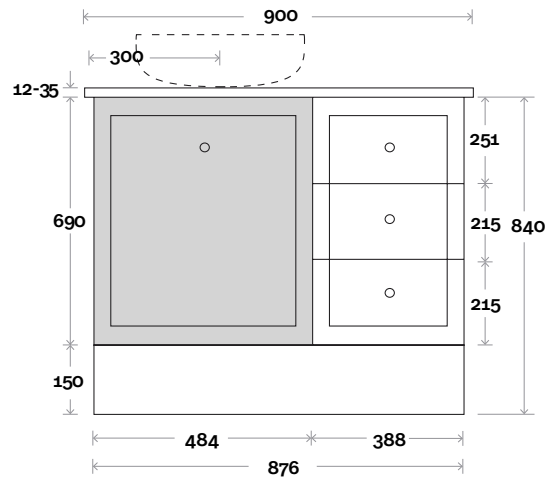

• Left or Right hand basin
 Drawers opposite end to basin

Plumbing allowance

Habitat 7 900mm off centre basin

Plumbing

Configuration

Kick

Legs

Wallmount

Habitat

Habitat 8S 1200mm all drawer centre basin

Top Thickness
 Casa Ceramic top: 20mm
 Silestone: 20mm
 Dekton: 12mm
 Symphony: 20mm
 Timber: 30-35mm
 (Above counter only)

Note:
 • Stone & Timber waste centre:
 600mm Std (may vary depending on basin)