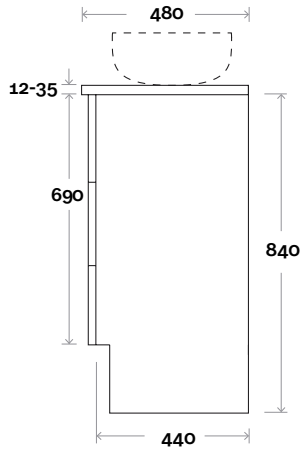

Habitat

Habitat 14 1500mm centre basin

Top Thickness
Silestone: 20mm
Dekton: 12mm
Symphony: 20mm
Timber: 30-35mm
(Above counter only)

Note:
• Stone & Timber waste centre:
750mm std (may vary depending on basin)

Plumbing allowance

Plumbing

Configuration

Kick