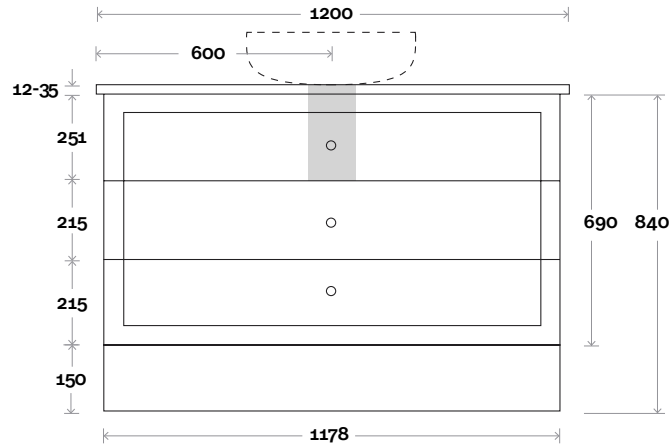

Habitat

Habitat 8S 1200mm all drawer centre basin

Top Thickness
Casa Ceramic top: 20mm
Silestone: 20mm
Dekton: 12mm
Symphony: 20mm
Timber: 30-35mm
(Above counter only)

Note:
• Stone & Timber waste centre:
600mm Std (may vary depending on basin)

Plumbing allowance

Plumbing

Configuration

Kick