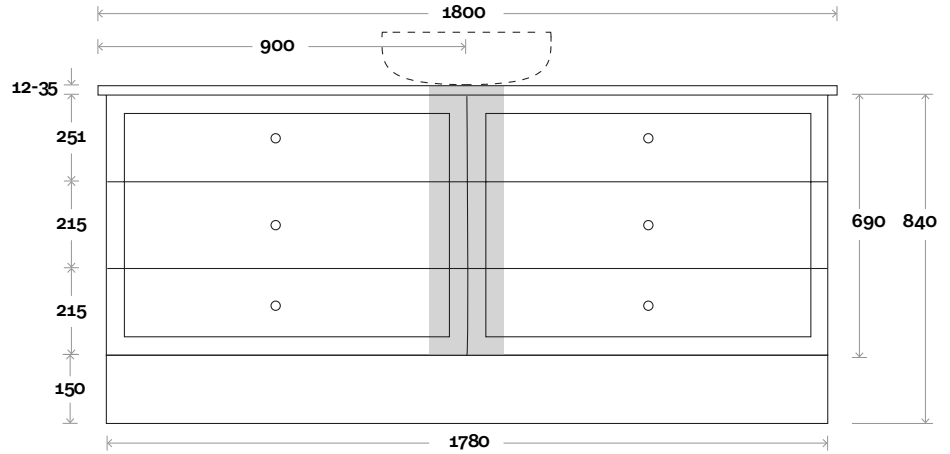

Configuration

Kick

Legs

Wallmount

Habitat

Habitat 16 1800mm all drawer centre basin

Top Thickness

- Silestone: 20mm
- Dekton: 12mm
- Symphony: 20mm
- Timber: 30-35mm
(Above counter only)

Note:

- Stone & Timber waste centre: 900mm std (may vary depending on basin)

Plumbing allowance

Plumbing

Configuration

Kick

Legs

Wallmount

Top Drawer Box

Habitat

Habitat 17 1800mm all drawer double basin

Top Thickness

- Silestone: 20mm
- Dekton: 12mm
- Symphony: 20mm
- Timber: 30-35mm
(Above counter only)

Note:

- Stone & Timber waste centre:
450mm std (may vary depending on basin)