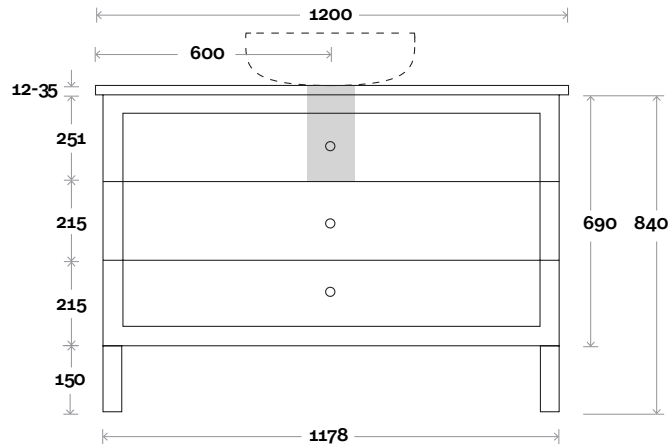

Habitat

Habitat 8S 1200mm all drawer centre basin

Top Thickness
 Casa Ceramic top: 20mm
 Silestone: 20mm
 Dekton: 12mm
 Symphony: 20mm
 Timber: 30-35mm
 (Above counter only)

Note:
 • Stone & Timber waste centre:
 600mm Std (may vary depending on basin)

Plumbing allowance

Plumbing

Configuration

Kick

Legs

Wallmount

Top Drawer Box

Habitat

Habitat 8D 1200mm all drawer double basin

Top Thickness

- Silestone: 20mm
- Dekton: 12mm
- Symphony: 20mm
- Timber: 30-35mm
(Above counter only)

Note:

- Stone & Timber waste centre:
300mm Std (may vary depending on basin)