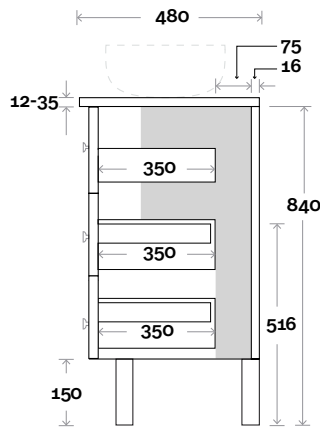

Plumbing allowance

Plumbing

Configuration

Kick

Legs

Wallmount

Top Drawer Box

Habitat

Habitat 9 1200mm centre basin

Top Thickness
 Casa Ceramic top: 20mm
 Silestone: 20mm
 Dekton: 12mm
 Symphony: 20mm
 Timber: 30-35mm
 (Above counter only)

Note:
 • Stone & Timber waste centre:
 600mm Std (may vary depending on basin)