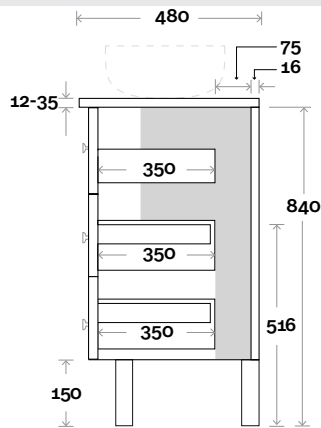

Top Thickness

- Casa Ceramic top: 20mm
- Silestone: 20mm
- Dekton: 12mm
- Symphony: 20mm
- Timber: 30-35mm
(Above counter only)

Note:

- Stone & Timber waste centre:
450mm Std (may vary depending on basin)

Plumbing allowance

Plumbing

Configuration

Kick

Legs

Wallmount

Top Drawer Box

Habitat

Habitat 6 900mm centre basin

Top Thickness
 Casa Ceramic top: 20mm
 Silestone: 20mm
 Dekton: 12mm
 Symphony: 20mm
 Timber: 30-35mm
 (Above counter only)

Note:
 • Stone & Timber waste centre:
 450mm Std (may vary depending on basin)