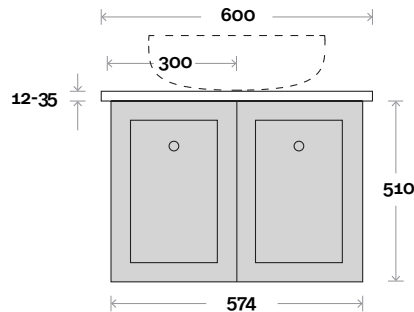

Habitat 2 600mm centre basin

Top Thickness
Casa Ceramic top: 20mm
Silestone: 20mm
Dekton: 12mm
Symphony: 20mm
Timber: 30-35mm
(Above counter only)

Note:
• Stone & Timber waste centre:
300mm std (may vary depending on basin)

Plumbing allowance

Plumbing

Configuration

Kick

Legs

Wallmount

Habitat

Habitat 3 750mm all drawer centre basin

Top Thickness
 Casa Ceramic top: 20mm
 Silestone: 20mm
 Dekton: 12mm
 Symphony: 20mm
 Timber: 30-35mm
 (Above counter only)

Note:
 • Stone & Timber waste centre:
 375mm std (may vary depending on basin)