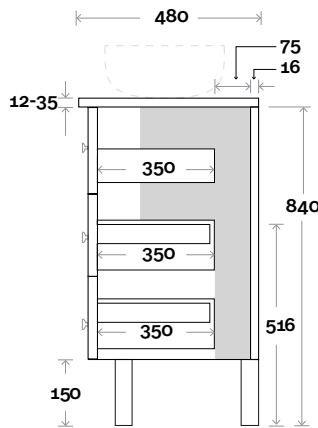

Habitat

Habitat 1 600mm all drawer centre basin

Top Thickness
 Casa Ceramic top: 20mm
 Silestone: 20mm
 Dekton: 12mm
 Symphony: 20mm
 Timber: 30-35mm
 (Above counter only)

Note:
 • Stone & Timber waste centre:
 300mm std (may vary depending on basin)

Plumbing allowance

Plumbing

Configuration

Kick

Legs

Wallmount

Top Drawer Box

Habitat