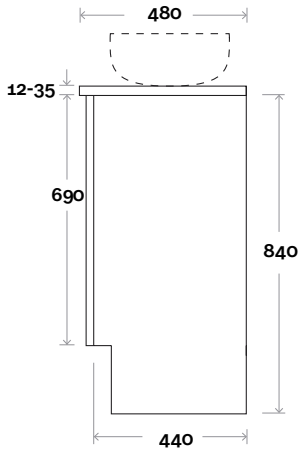

Habitat 14 1500mm centre basin

Top Thickness
 Silestone: 20mm
 Dekton: 12mm
 Symphony: 20mm
 Timber: 30-35mm
 (Above counter only)

Note:
 • Stone & Timber waste centre:
 750mm std (may vary depending on basin)

Top Thickness
 Silestone: 20mm
 Dekton: 12mm
 Symphony: 20mm
 Timber: 30-35mm
 (Above counter only)

Note:
 • Stone & Timber waste centre:
 375mm std (may vary depending on basin)

Plumbing allowance

Plumbing

Configuration

Kick

Legs

Wallmount

Habitat

Habitat 16 1800mm all drawer centre basin

Top Thickness

- Silestone: 20mm
- Dekton: 12mm
- Symphony: 20mm
- Timber: 30-35mm
(Above counter only)