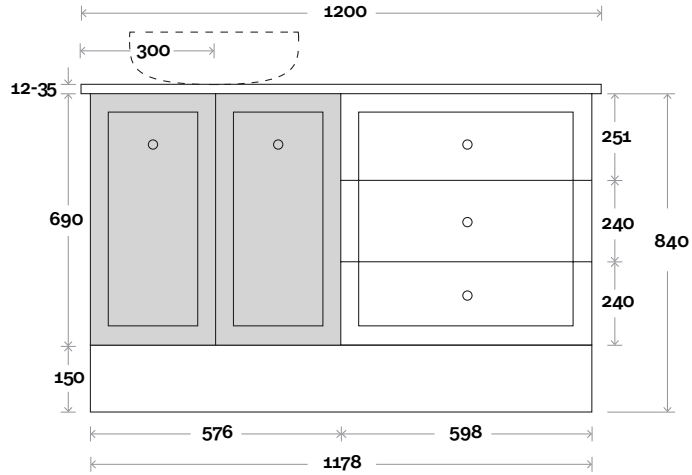

Habitat

Habitat 10 1200mm off centre basin

Top Thickness

- Silestone: 20mm
- Dekton: 12mm
- Symphony: 20mm
- Timber: 30-35mm
  (Above counter only)

Note:

- Stone & Timber waste centre:
  300mm std (may vary depending on basin)
- Left or Right hand basin

Plumbing allowance

Plumbing

Configuration

Kick