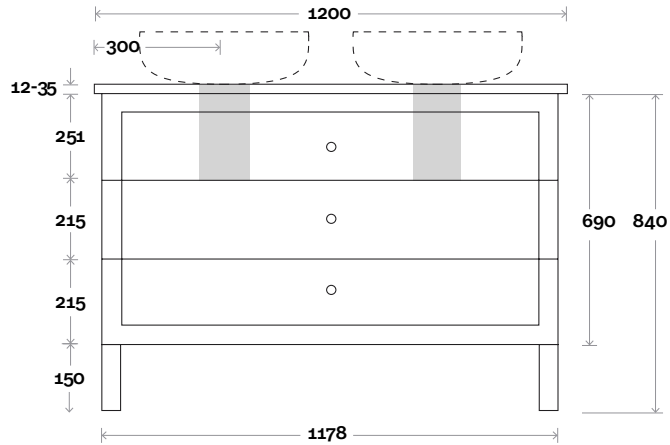

Habitat

Habitat 8D 1200mm all drawer double basin

Top Thickness

- Silestone: 20mm
- Dekton: 12mm
- Symphony: 20mm
- Timber: 30-35mm
  (Above counter only)

Note:

- Stone & Timber waste centre:
  300mm Std (may vary depending on basin)

Plumbing allowance

Plumbing

Configuration

Kick

Legs

Wallmount

Top Drawer Box