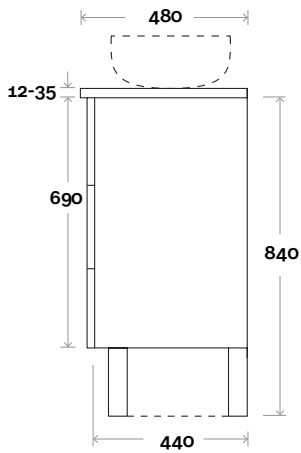

Habitat 9 1200mm centre basin

Top Thickness
 Casa Ceramic top: 20mm
 Silestone: 20mm
 Dekton: 12mm
 Symphony: 20mm
 Timber: 30-35mm
 (Above counter only)

Note:
 • Stone & Timber waste centre:
 600mm Std (may vary depending on basin)

Plumbing allowance

Plumbing

Configuration

Kick

Legs

Wallmount

Habitat

Habitat 10 1200mm off centre basin

Top Thickness

- Silestone: 20mm
- Dekton: 12mm
- Symphony: 20mm
- Timber: 30-35mm
(Above counter only)

Note:

- Stone & Timber waste centre:
300mm std (may vary depending on basin)
- Left or Right hand basin