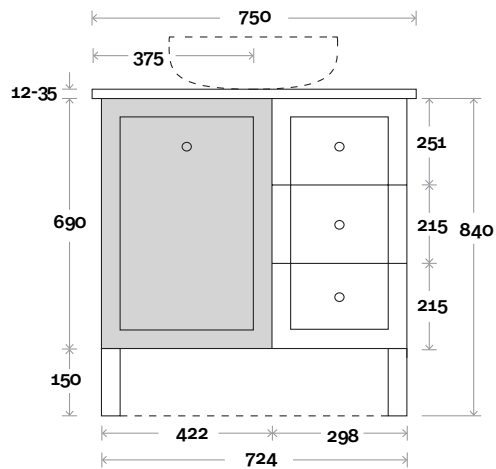

Habitat 4 750mm centre basin

Top Thickness
 Casa Ceramic top: 20mm
 Silestone: 20mm
 Dekton: 12mm
 Symphony: 20mm
 Timber: 30-35mm
 (Above counter only)

Note:
 • Stone & Timber waste centre:
 375mm std (may vary depending on basin)

Plumbing allowance

Plumbing

Configuration

Kick

Legs

Wallmount

Habitat

Habitat 5 900mm all drawer centre basin

Top Thickness

- Casa Ceramic top: 20mm
- Silestone: 20mm
- Dekton: 12mm
- Symphony: 20mm
- Timber: 30-35mm
(Above counter only)

Note:

- Stone & Timber waste centre:
450mm Std (may vary depending on basin)