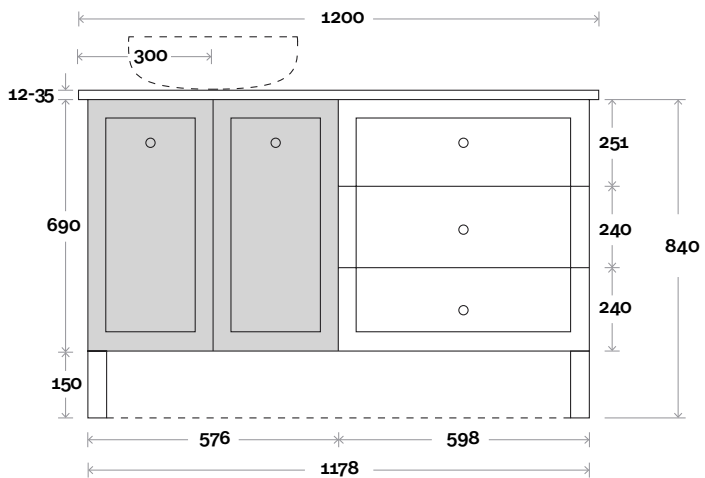

Top Thickness

- Silestone: 20mm
- Dekton: 12mm
- Symphony: 20mm
- Timber: 30-35mm
(Above counter only)

Note:

- Stone & Timber waste centre:
300mm std (may vary depending on basin)
- Left or Right hand basin

Plumbing allowance

Plumbing

Configuration

Kick

Legs

Wallmount

Habitat

Habitat 11 1200mm double centre basin

Top Thickness

- Silestone: 20mm
- Dekton: 12mm
- Symphony: 20mm
- Timber: 30-35mm
(Above counter only)

Note:

- Stone & Timber waste centre:
300mm std (may vary depending on basin)

Plumbing allowance

Plumbing