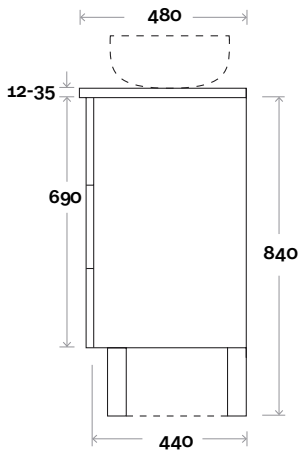

Tradelink®

Top Thickness
 Casa Ceramic top: 20mm
 Silestone: 20mm
 Dekton: 12mm
 Symphony: 20mm
 Timber: 30-35mm
 (Above counter only)

Note:
 • Stone & Timber waste centre:
 300mm Std (may vary depending on basin)

• Left or Right hand basin
 Drawers opposite end to basin

Plumbing allowance

Habitat 7 900mm off centre basin

Plumbing

Configuration

Kick

Legs

Wallmount

Habitat

Habitat 8S 1200mm all drawer centre basin

Top Thickness
 Casa Ceramic top: 20mm
 Silestone: 20mm
 Dekton: 12mm
 Symphony: 20mm
 Timber: 30-35mm
 (Above counter only)

Note:
 • Stone & Timber waste centre:
 600mm Std (may vary depending on basin)