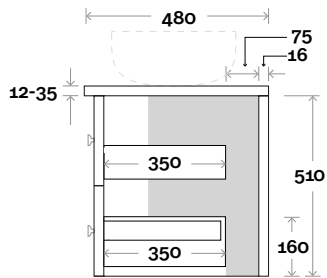

Top Thickness

- Casa Ceramic top: 20mm
- Silestone: 20mm
- Dekton: 12mm
- Symphony: 20mm
- Timber: 30-35mm
(Above counter only)

Note:

- Stone & Timber waste centre:
450mm Std (may vary depending on basin)

Plumbing allowance

Plumbing

Configuration

Kick

Legs

Wallmount

Top Drawer Box

Habitat

Habitat 6 900mm centre basin

Top Thickness
 Casa Ceramic top: 20mm
 Silestone: 20mm
 Dekton: 12mm
 Symphony: 20mm
 Timber: 30-35mm
 (Above counter only)

Note:
 • Stone & Timber waste centre:
 450mm Std (may vary depending on basin)