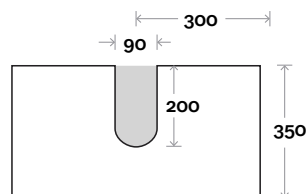

Top Drawer Box