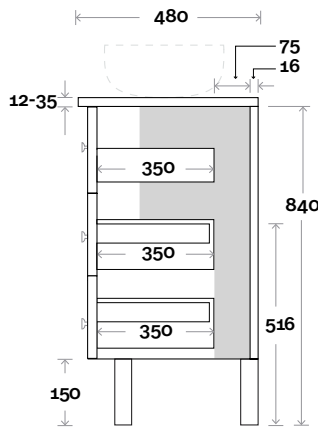

Note:

- Stone & Timber waste centre: 900mm std (may vary depending on basin)

Plumbing allowance

Plumbing

Configuration

Kick

Legs

Wallmount

Top Drawer Box

Habitat

Habitat 17 1800mm all drawer double basin

Top Thickness

- Silestone: 20mm
- Dekton: 12mm
- Symphony: 20mm
- Timber: 30-35mm
(Above counter only)

Note:

- Stone & Timber waste centre:
450mm std (may vary depending on basin)

Plumbing allowance

Plumbing

Configuration

Kick

Legs

Wallmount

Top Drawer Box

Habitat

Habitat 18 1800mm centre basin

Top Thickness

- Silestone: 20mm
- Dekton: 12mm
- Symphony: 20mm
- Timber: 30-35mm
(Above counter only)

Note:

- Stone & Timber waste centre:
900mm std (may vary depending on basin)