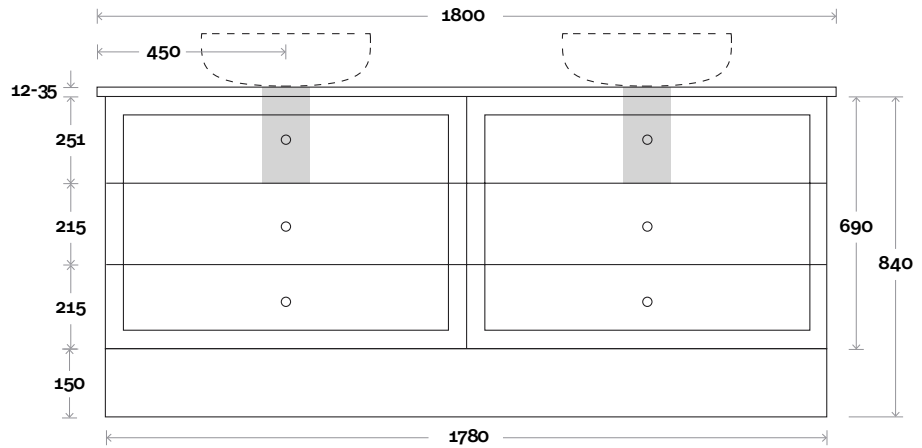

Habitat

Habitat 17 1800mm all drawer double basin

Top Thickness

- Silestone: 20mm
- Dekton: 12mm
- Symphony: 20mm
- Timber: 30-35mm
  (Above counter only)

Note:

- Stone & Timber waste centre:
  450mm std (may vary depending on basin)

Plumbing allowance

Plumbing

Configuration

Kick