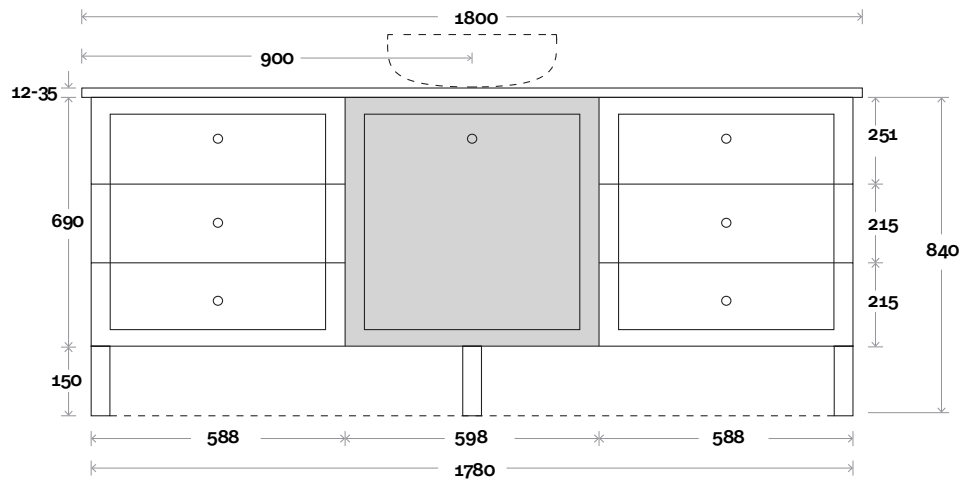

Plumbing allowance

Profile

Configuration

Kick

Legs

Wallmount

Habitat

Habitat 19 1800mm double basin