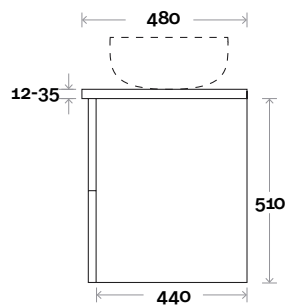

Habitat 4 750mm centre basin

Top Thickness
 Casa Ceramic top: 20mm
 Silestone: 20mm
 Dekton: 12mm
 Symphony: 20mm
 Timber: 30-35mm
 (Above counter only)

Note:
 • Stone & Timber waste centre:
 375mm std (may vary depending on basin)

Plumbing allowance

Plumbing

Configuration

Kick

Legs

Wallmount

Habitat

Habitat 5 900mm all drawer centre basin

Top Thickness

- Casa Ceramic top: 20mm
- Silestone: 20mm
- Dekton: 12mm
- Symphony: 20mm
- Timber: 30-35mm
(Above counter only)

Note:

- Stone & Timber waste centre:
450mm Std (may vary depending on basin)