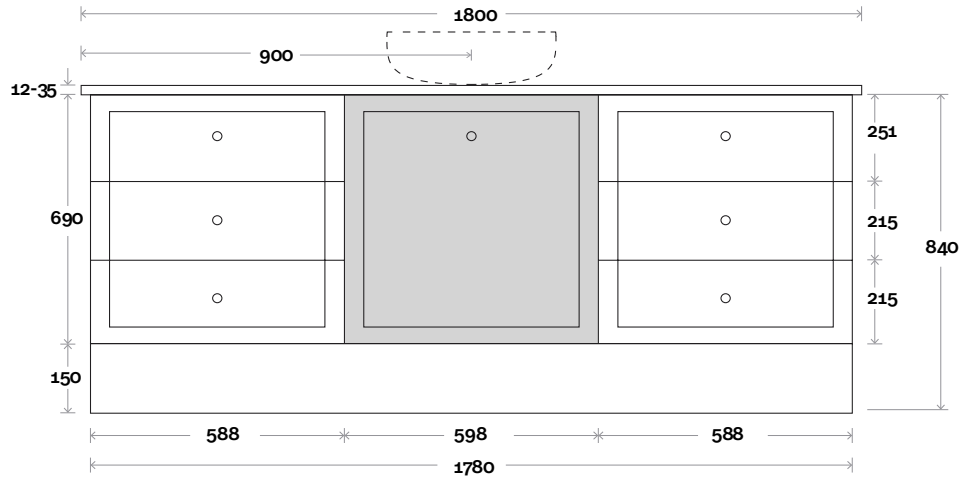

Habitat

Habitat 18 1800mm centre basin

Top Thickness

- Silestone: 20mm
- Dekton: 12mm
- Symphony: 20mm
- Timber: 30-35mm
  (Above counter only)

Note:

- Stone & Timber waste centre:
  900mm std (may vary depending on basin)

Plumbing allowance

Profile

Configuration

Kick