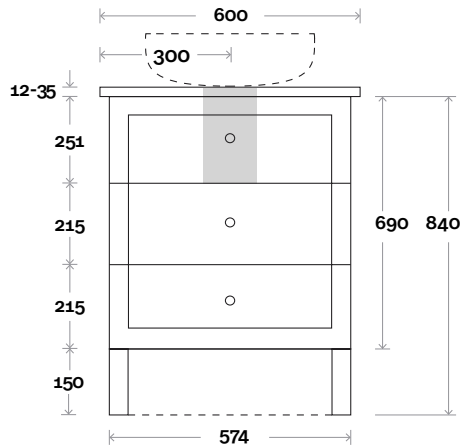

Habitat

Habitat 1 600mm all drawer centre basin

Top Thickness
Casa Ceramic top: 20mm
Silestone: 20mm
Dekton: 12mm
Symphony: 20mm
Timber: 30-35mm
(Above counter only)

Note:
• Stone & Timber waste centre:
300mm std (may vary depending on basin)

Plumbing allowance

Plumbing

Configuration

Kick

Legs

Wallmount

Top Drawer Box