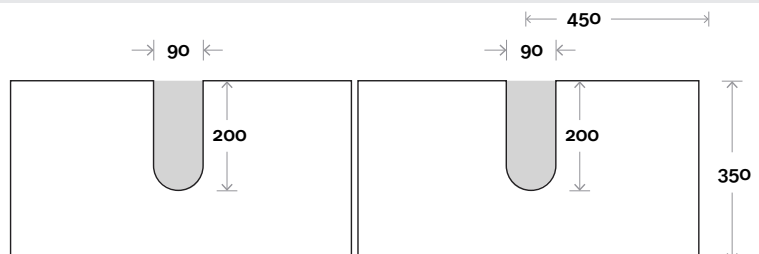

Plumbing allowance

Plumbing

Configuration

Kick

Legs

Wallmount

Top Drawer Box

Habitat

Habitat 18 1800mm centre basin

Top Thickness

- Silestone: 20mm
- Dekton: 12mm
- Symphony: 20mm
- Timber: 30-35mm
(Above counter only)

Note:

- Stone & Timber waste centre:
900mm std (may vary depending on basin)