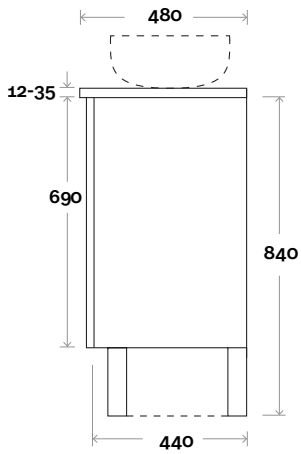

Habitat

Habitat 19 1800mm double basin

Top Thickness
Silestone: 20mm
Dekton: 12mm
Symphony: 20mm
Timber: 30-35mm
(Above counter only)

Note:
• Stone & Timber waste centre:
450mm std (may vary depending on basin)

Plumbing allowance

Profile

Configuration

Kick

Legs

Wallmount