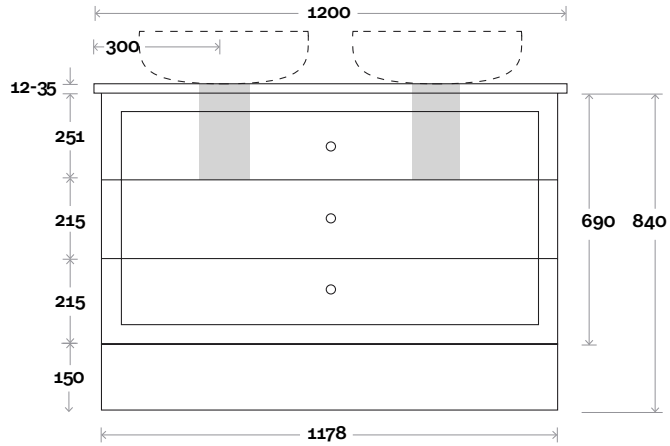

Habitat

Habitat 8D 1200mm all drawer double basin

Top Thickness

- Silestone: 20mm
- Dekton: 12mm
- Symphony: 20mm
- Timber: 30-35mm
  (Above counter only)

Note:

- Stone & Timber waste centre:
  300mm Std (may vary depending on basin)

Plumbing allowance

Plumbing

Configuration

Kick