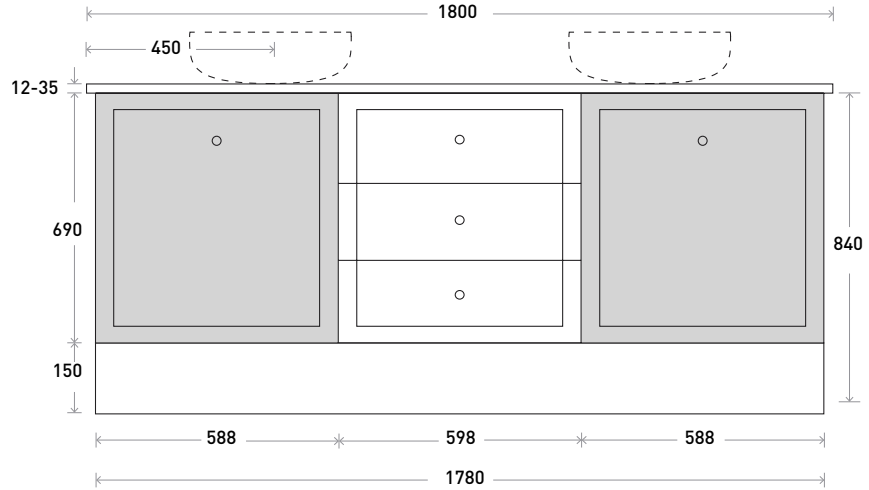

Habitat

Habitat 19 1800mm double basin

Top Thickness
Silestone: 20mm
Dekton: 12mm
Symphony: 20mm
Timber: 30-35mm
(Above counter only)

Note:
• Stone & Timber waste centre:
450mm std (may vary depending on basin)

Plumbing allowance

Profile

Configuration

Kick