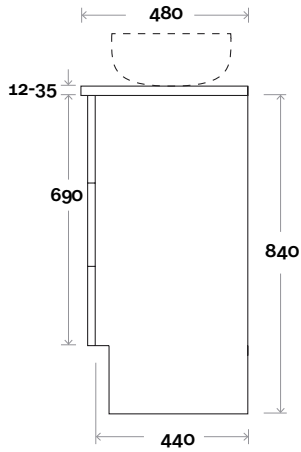

Habitat

Habitat 18 1800mm centre basin

Top Thickness

- Silestone: 20mm
- Dekton: 12mm
- Symphony: 20mm
- Timber: 30-35mm
  (Above counter only)

Note:

- Stone & Timber waste centre:
  900mm std (may vary depending on basin)

Plumbing allowance

Profile

Configuration

Kick