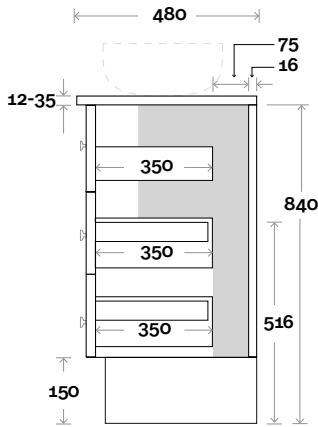

Habitat

Habitat 13 1500mm all drawer double basin

Top Thickness

- Silestone: 20mm
- Dekton: 12mm
- Symphony: 20mm
- Timber: 30-35mm
  (Above counter only)

Note:

- Stone & Timber waste centre:
  375mm std (may vary depending on basin)

Plumbing allowance

Plumbing

Configuration

Kick