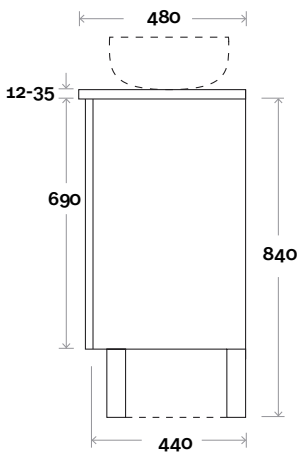

Habitat

Habitat 2 600mm centre basin

Top Thickness
Casa Ceramic top: 20mm
Silestone: 20mm
Dekton: 12mm
Symphony: 20mm
Timber: 30-35mm
(Above counter only)

Note:
• Stone & Timber waste centre:
300mm std (may vary depending on basin)

Plumbing allowance

Plumbing

Configuration

Kick

Legs

Wallmount