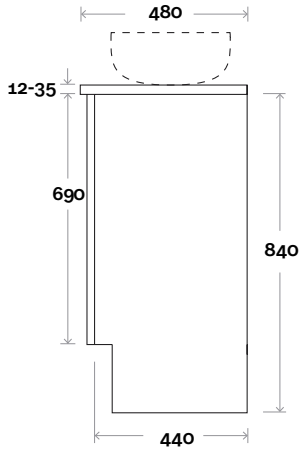

Habitat

Habitat 2 600mm centre basin

Top Thickness
Casa Ceramic top: 20mm
Silestone: 20mm
Dekton: 12mm
Symphony: 20mm
Timber: 30-35mm
(Above counter only)

Note:
• Stone & Timber waste centre:
300mm std (may vary depending on basin)

Plumbing allowance

Plumbing

Configuration

Kick