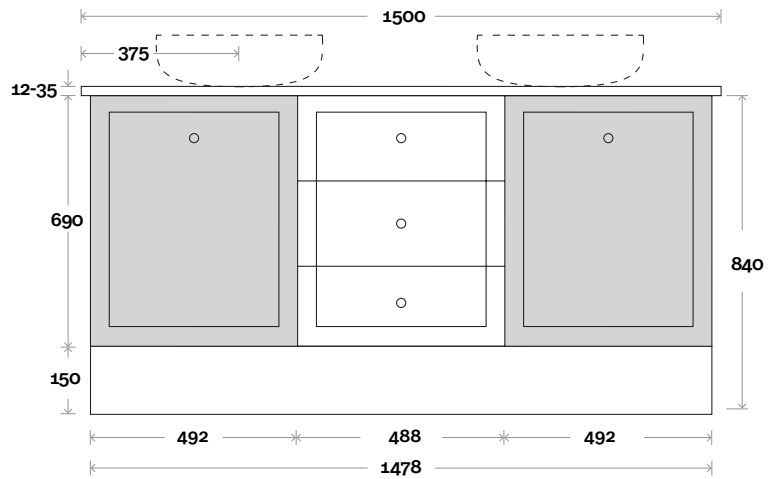

Habitat

Habitat 15 1500mm double basin

Top Thickness
Silestone: 20mm
Dekton: 12mm
Symphony: 20mm
Timber: 30-35mm
(Above counter only)

Note:
• Stone & Timber waste centre:
375mm std (may vary depending on basin)

Plumbing allowance

Plumbing

Configuration

Kick