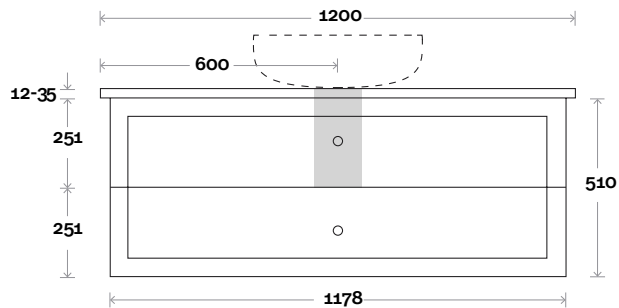

Habitat

Habitat 8S 1200mm all drawer centre basin

Top Thickness
Casa Ceramic top: 20mm
Silestone: 20mm
Dekton: 12mm
Symphony: 20mm
Timber: 30-35mm
(Above counter only)

Note:
• Stone & Timber waste centre:
600mm Std (may vary depending on basin)

Plumbing allowance

Plumbing

Configuration

Kick

Legs

Wallmount

Top Drawer Box