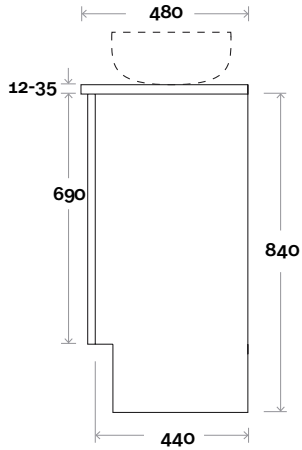

Habitat

Habitat 19 1800mm double basin

Top Thickness
Silestone: 20mm
Dekton: 12mm
Symphony: 20mm
Timber: 30-35mm
(Above counter only)

Note:
• Stone & Timber waste centre:
450mm std (may vary depending on basin)

Plumbing allowance

Profile

Configuration

Kick