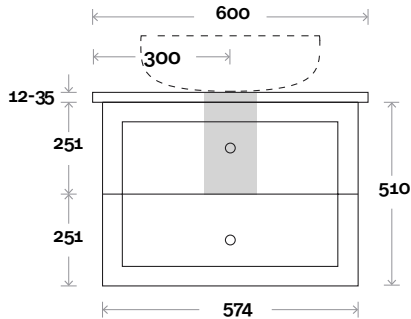

Habitat

Habitat 1 600mm all drawer centre basin

Top Thickness
Casa Ceramic top: 20mm
Silestone: 20mm
Dekton: 12mm
Symphony: 20mm
Timber: 30-35mm
(Above counter only)

Note:
• Stone & Timber waste centre:
300mm std (may vary depending on basin)

Plumbing allowance

Plumbing

Configuration

Kick

Legs

Wallmount

Top Drawer Box