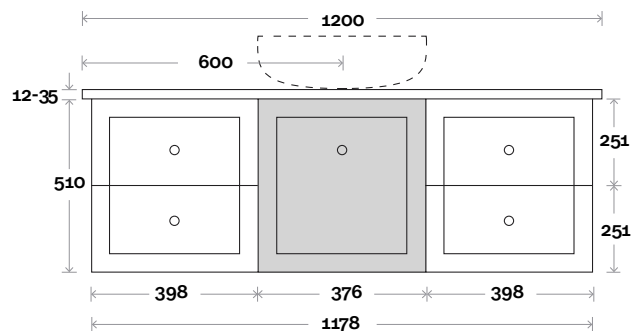

Habitat 9 1200mm centre basin

Top Thickness
 Casa Ceramic top: 20mm
 Silestone: 20mm
 Dekton: 12mm
 Symphony: 20mm
 Timber: 30-35mm
 (Above counter only)

Note:
 • Stone & Timber waste centre:
 600mm Std (may vary depending on basin)

Plumbing allowance

Plumbing

Configuration

Kick

Legs

Wallmount

Habitat

Habitat 10 1200mm off centre basin

Top Thickness

- Silestone: 20mm
- Dekton: 12mm
- Symphony: 20mm
- Timber: 30-35mm
(Above counter only)

Note:

- Stone & Timber waste centre:
300mm std (may vary depending on basin)
- Left or Right hand basin