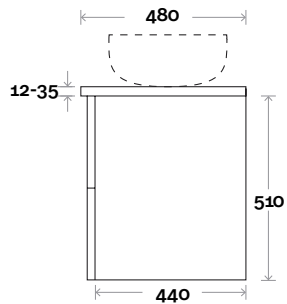

Habitat 9 1200mm centre basin

Top Thickness
 Casa Ceramic top: 20mm
 Silestone: 20mm
 Dekton: 12mm
 Symphony: 20mm
 Timber: 30-35mm
 (Above counter only)

Note:
 • Stone & Timber waste centre:
 600mm Std (may vary depending on basin)

Plumbing allowance

Plumbing

Configuration

Kick

Legs

Wallmount

Habitat

Habitat 10 1200mm off centre basin

Top Thickness

- Silestone: 20mm
- Dekton: 12mm
- Symphony: 20mm
- Timber: 30-35mm
(Above counter only)

Note:

- Stone & Timber waste centre:
300mm std (may vary depending on basin)
- Left or Right hand basin