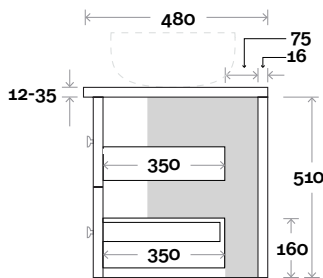

Top Drawer Box

Habitat

Habitat 13 1500mm all drawer double basin

Top Thickness

- Silestone: 20mm
- Dekton: 12mm
- Symphony: 20mm
- Timber: 30-35mm
(Above counter only)

Note:

- Stone & Timber waste centre:
375mm std (may vary depending on basin)

Plumbing allowance

Plumbing

Configuration

Kick

Legs

Wallmount

Top Drawer Box

Habitat

Habitat 14 1500mm centre basin

Top Thickness
 Silestone: 20mm
 Dekton: 12mm
 Symphony: 20mm
 Timber: 30-35mm
 (Above counter only)

Note:
 • Stone & Timber waste centre:
 750mm std (may vary depending on basin)