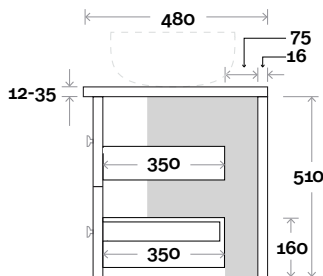

Top Drawer Box

Habitat

Habitat 17 1800mm all drawer double basin

Top Thickness

- Silestone: 20mm
- Dekton: 12mm
- Symphony: 20mm
- Timber: 30-35mm
(Above counter only)

Note:

- Stone & Timber waste centre:
450mm std (may vary depending on basin)

Plumbing allowance

Plumbing

Configuration

Kick

Legs

Wallmount

Top Drawer Box

Habitat

Habitat 18 1800mm centre basin

Top Thickness

- Silestone: 20mm
- Dekton: 12mm
- Symphony: 20mm
- Timber: 30-35mm
(Above counter only)

Note:

- Stone & Timber waste centre:
900mm std (may vary depending on basin)