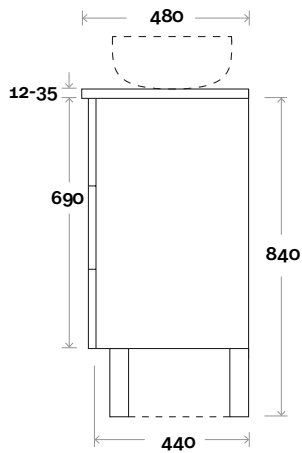

Habitat 14 1500mm centre basin

Top Thickness
 Silestone: 20mm
 Dekton: 12mm
 Symphony: 20mm
 Timber: 30-35mm
 (Above counter only)

Note:
 • Stone & Timber waste centre:
 750mm std (may vary depending on basin)

Plumbing allowance

Plumbing

Configuration

Kick

Legs

Wallmount

Habitat

Habitat 15 1500mm double basin

Top Thickness
 Silestone: 20mm
 Dekton: 12mm
 Symphony: 20mm
 Timber: 30-35mm
 (Above counter only)

Note:
 • Stone & Timber waste centre:
 375mm std (may vary depending on basin)

Plumbing allowance

Plumbing