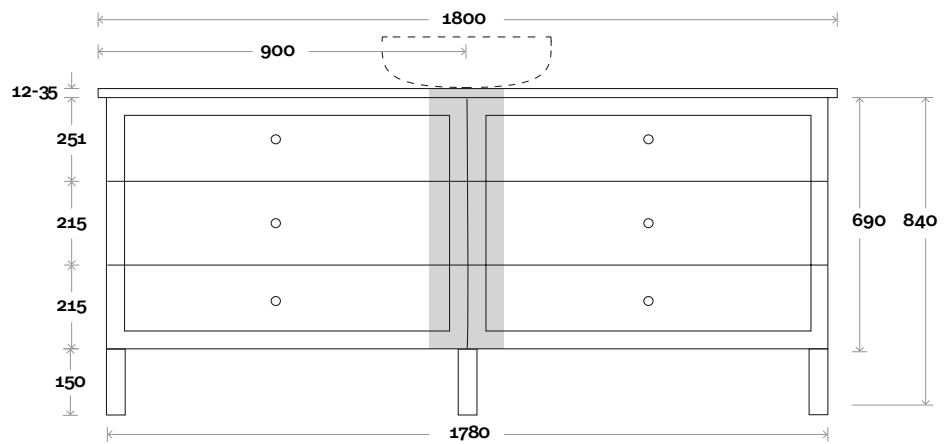

Configuration

Kick

Legs

Wallmount

Habitat

Habitat 16 1800mm all drawer centre basin

Top Thickness

- Silestone: 20mm
- Dekton: 12mm
- Symphony: 20mm
- Timber: 30-35mm
(Above counter only)

Note:

- Stone & Timber waste centre: 900mm std (may vary depending on basin)

Plumbing allowance

Plumbing

Configuration

Kick

Legs

Wallmount

Top Drawer Box

Habitat

Habitat 17 1800mm all drawer double basin

Top Thickness

- Silestone: 20mm
- Dekton: 12mm
- Symphony: 20mm
- Timber: 30-35mm
(Above counter only)

Note:

- Stone & Timber waste centre:
450mm std (may vary depending on basin)