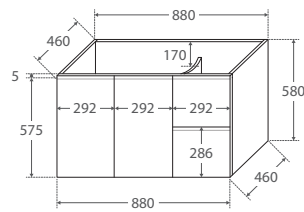

### BLACK Fingerpull Wall-hung

- Fits all Fienza slim-line basin-tops
- Part of the Granida custom range
- 580mm tall (without top)
- Satin black finish
- Black interior
- Fingerpull opening (no handles!)
- Soft-close drawers and doors
- Full extension drawer runners
- Quality 16mm thick backing boards and drawer bases
- FSC certified, eco friendly E0 board

### 900 Width

#### 90FBR

(cabinet only, no top)

(right-hand drawers only)

TOP VIEW: SHELF AREA & DRAWER AREA

SIDE VIEW: SHELF STORAGE

SIDE VIEW: RECESS & DRAWER STORAGE

### 1200 Width