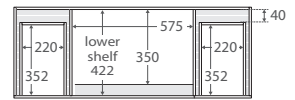

TOP VIEW: SHELF AREA & DRAWER AREA

SIDE VIEW: RECESS & DRAWER STORAGE

SIDE VIEW: SHELF STORAGE