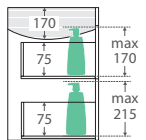

### 900 Width

#### 90FBR

(cabinet only, no top)

(right-hand drawers only)

TOP VIEW: SHELF AREA & DRAWER AREA

SIDE VIEW: SHELF STORAGE

SIDE VIEW: RECESS & DRAWER STORAGE

### 1200 Width

#### 120FB

(cabinet only, no top)

TOP VIEW: SHELF AREA & DRAWER AREA

SIDE VIEW: SHELF STORAGE

SIDE VIEW: RECESS & DRAWER STORAGE