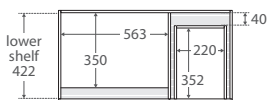

### 900 Width

#### 90FBR

(cabinet only, no top)

(right-hand drawers only)

TOP VIEW: SHELF AREA & DRAWER AREA

SIDE VIEW: SHELF STORAGE

SIDE VIEW: RECESS & DRAWER STORAGE

### 1200 Width