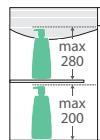

### 900 Width

#### 90FBR

(cabinet only, no top)

(right-hand drawers only)

TOP VIEW: SHELF AREA & DRAWER AREA

SIDE VIEW: SHELF STORAGE

SIDE VIEW: RECESS & DRAWER STORAGE

### 1200 Width