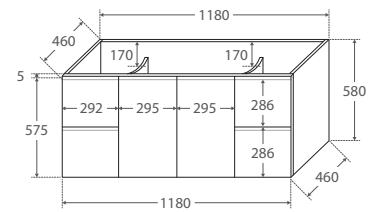

1200 Width

120FB

(cabinet only, no top)

TOP VIEW: SHELF AREA & DRAWER AREA