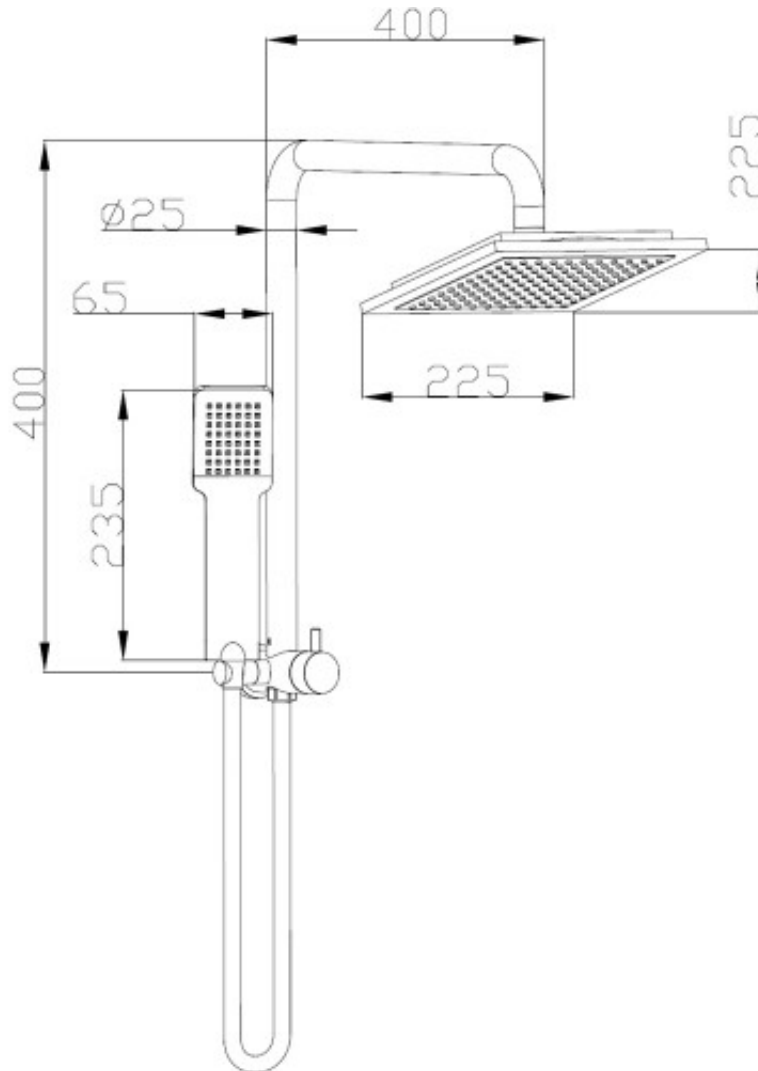

Winton Compact Shower Square

Product Code:165739

1800 RAYMOR
raymor.com.au

Raymor
more like you

Winton Compact Shower Square

PRODUCT SPECIFICATION

Product Code	165739
Finish	Chrome
Warranty	Visit raymor.com.au
WELS-Rating	WELS 3 STAR 9L/min
Shower Reach	400mm
Rail Diameter	20mm
Arm Reach	400mm

Printed:27/09/2020

© Raymor 2017. All rights reserved.

All measurements are in millimetres and are to be used as a guide only. Specifications and materials may change without notice. Whilst all care has been taken to ensure that all details are correct at the time of print we reserve the right to correct any errors, inaccuracies or omissions or to change or update any details or information at any time without notice.