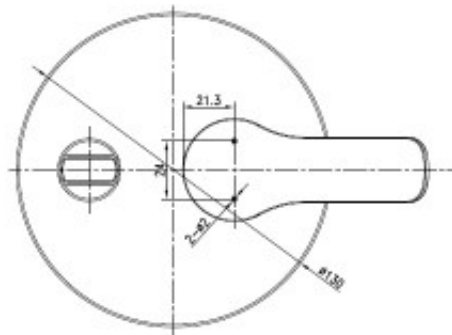

Taylor Bath / Shower Mixer with Diverter

Product Code:165487

1800 RAYMOR
raymor.com.au

Raymor
more like you

Taylor Bath / Shower Mixer with Diverter

PRODUCT SPECIFICATION

| | |
|-------------------------------|--|
| Product Code | 165487 |
| Finish | Chrome plated |
| Inclusions | Installation Instructions |
| Warranty | Visit raymor.com.au |
| Wall Plate design/size | round 130mm |
| Fixing | 4 x Lugged Fixing points |
| Diverter Operation | twist button |

Raymor

Printed:27/09/2020

© Raymor 2017. All rights reserved.

All measurements are in millimetres and are to be used as a guide only. Specifications and materials may change without notice. Whilst all care has been taken to ensure that all details are correct at the time of print we reserve the right to correct any errors, inaccuracies or omissions or to change or update any details or information at any time without notice.