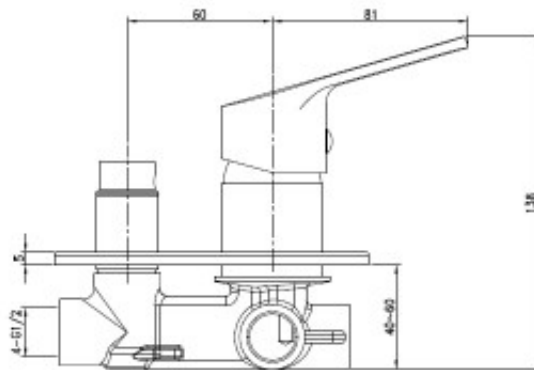

Taylor Bath / Shower Mixer with Diverter

Product Code:165487

1800 RAYMOR
raymor.com.au

Raymor
more like you

Taylor Bath / Shower Mixer with Diverter

PRODUCT SPECIFICATION

| | |
|-------------------------------|--|
| Product Code | 165487 |
| Finish | Chrome plated |
| Inclusions | Installation Instructions |
| Warranty | Visit raymor.com.au |
| Wall Plate design/size | round 130mm |
| Fixing | 4 x Lugged Fixing points |
| Diverter Operation | twist button |

Raymor

Printed:27/09/2020

© Raymor 2017. All rights reserved.

All measurements are in millimetres and are to be used as a guide only. Specifications and materials may change without notice. Whilst all care has been taken to ensure that all details are correct at the time of print we reserve the right to correct any errors, inaccuracies or omissions or to change or update any details or information at any time without notice.