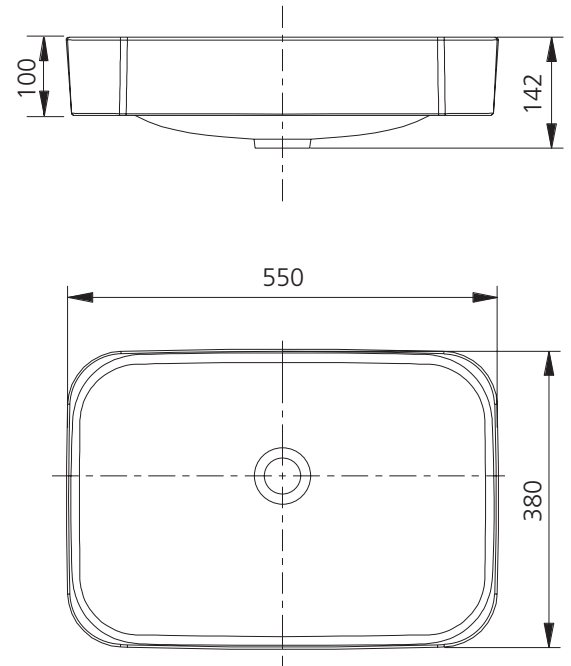

Vienna

VI7131

Counter Top Basin

All dimensions in mm

Specifications /

Tap holes	Not available
Waste outlet	Pop up waste sold separately (chrome, matte black or brushed nickel)
Overflow	Not available
Colour	White
Basin/bowl size	550W x 380H x 142D mm
Bowl capacity	14.0L
Material	Vitreous china
Installation	Semi-inset
Weight	12.0kg
Warranty	10 years replacement products, 1 year parts and labour (refer to oliveri.com.au)
Maintenance and care instructions	All surfaces should be cleaned with mild liquid detergent or soap and water. Do not use cream cleaners or citrus based cleaning products, as they are abrasive. Use of unsuitable cleaning agents may damage the surface. Any damage caused in this way will not be covered by warranty.