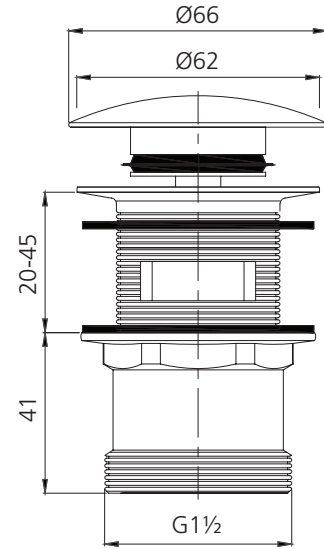

## ACC706-I-CH

Chrome Pop-up Plug & Waste With Overflow