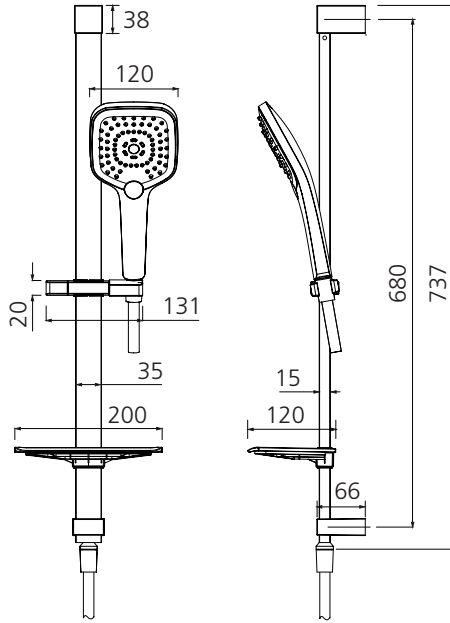

Monaco

MO168013BN

Brushed Nickel Hand Shower With Rail

Specifications /

WELs rating	3 Stars, 9L per minute
Temperature rating (min / max)	1°C - 65°C
Pressure rating (min / max)	150 kPa - 500 kPa
Finish	Brushed nickel (PVD)
Shower head functions	Three spray functions
Materials	Brass/ABS plastic
Water supply	Mains
Connections	G 1/2 BSP
Mounting methods	Wall mounted
Product weight	2.04kg
Parts List	Hand shower x 1, hose x 1 slider rail x 1, soap dish x 1
Warranty	3 years main body; 2 years shower head, shower arm, plastic hand piece, hose, seals, o'rings; 1 year finish and labour (refer to oliveri.com.au)
Maintenance and care instructions	All surfaces should be cleaned with mild liquid detergent or soap and water. Do not use cream cleaners or citrus based cleaning products, as they are abrasive. Use of unsuitable cleaning agents may damage the surface. Any damage caused in this way will not be covered by warranty.