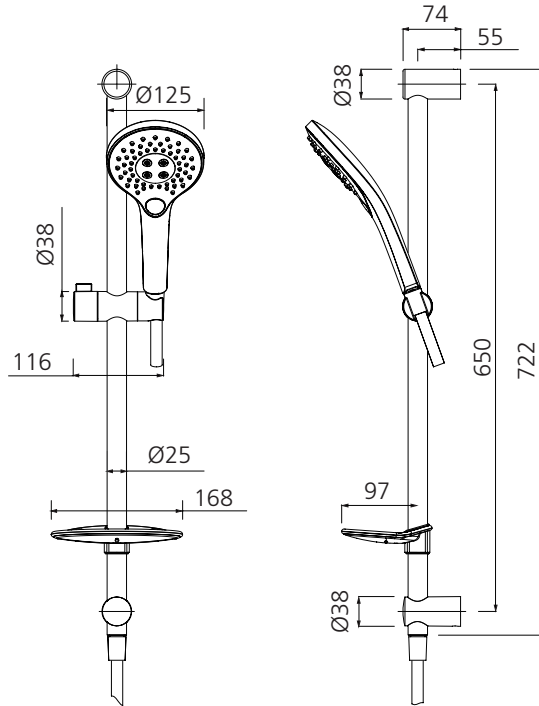

Rome

RO147013BN

Brushed Nickel Hand Shower With Rail

All dimensions in mm

Specifications /

WELs rating	3 Stars, 9L per minute
Temperature rating (min / max)	1°C - 65°C
Pressure rating (min / max)	150 kPa - 500 kPa
Finish	Brushed nickel (PVD)
Shower head functions	Three spray functions
Materials	Brass/ABS Plastic
Water supply	Mains
Connections	G 1/2 BSP
Mounting methods	Wall mounted
Product weight	1.50kg
Parts List	Hand shower x 1, hose x 1 slider rail x 1, soap dish x 1
Warranty	3 years main body; 2 years shower head, shower arm, plastic hand piece, hose, seals, o'rings; 1 year finish and labour (refer to oliveri.com.au)
Maintenance and care instructions	All surfaces should be cleaned with mild liquid detergent or soap and water. Do not use cream cleaners or citrus based cleaning products, as they are abrasive. Use of unsuitable cleaning agents may damage the surface. Any damage caused in this way will not be covered by warranty.