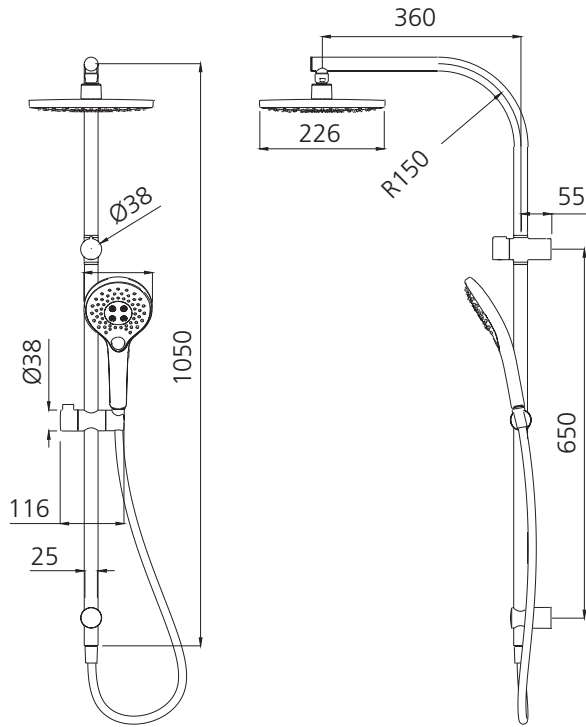

# Rome

**RO36341BN**

Brushed Nickel Dual Shower Set

All dimensions in mm

## Specifications /

<b>WELs rating</b>	3 Stars, 9L per minute
<b>Temperature rating (min / max)</b>	1°C - 65°C
<b>Pressure rating (min / max)</b>	150 kPa - 500 kPa
<b>Finish</b>	Brushed nickel (PVD)
<b>Shower head functions</b>	Three spray functions (hand shower)
<b>Materials</b>	Brass/ABS Plastic
<b>Water supply</b>	Mains
<b>Connections</b>	G 1/2 BSP
<b>Mounting methods</b>	Wall mounted
<b>Product weight</b>	2.38kg
<b>Parts List</b>	Hand shower x 1, shower rose x 1, hose x 1, slider rail x 1
<b>Warranty</b>	3 years main body; 2 years shower head, shower arm, plastic hand piece, hose, seals, o'rings; 1 year finish and labour (refer to <a href="http://oliveri.com.au">oliveri.com.au</a> )
<b>Maintenance and care instructions</b>	All surfaces should be cleaned with mild liquid detergent or soap and water. Do not use cream cleaners or citrus based cleaning products, as they are abrasive. Use of unsuitable cleaning agents may damage the surface. Any damage caused in this way will not be covered by warranty.