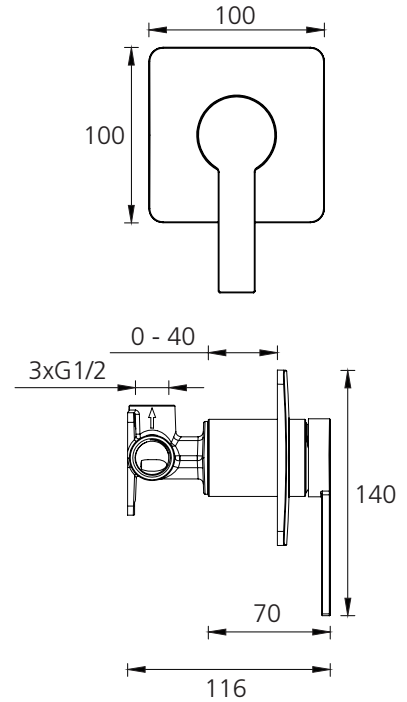

# Barcelona

**BA120516MB**

Matte Black Wall Mixer

All dimensions in mm

## Specifications /

<b>WELS Rating</b>	NA
<b>Temperature rating (min and max)</b>	1°C - 65°C
<b>Pressure rating (min and max)</b>	150 kPa - 500 kPa
<b>Finish</b>	Matte black (powder coated)
<b>Materials</b>	Brass body and zinc handle
<b>Cartridge size</b>	35mm
<b>Cartridge type</b>	Ceramic disc cartridge
<b>Product weight</b>	0.90kg
<b>Water supply</b>	Mains
<b>Warranty</b>	15 years cartridge; 10 years body; 5 years seals, tails, fittings, aerators; 1 year finish and labour (refer to <a href="http://oliveri.com.au">oliveri.com.au</a> )
<b>Maintenance and care instructions</b>	All surfaces should be cleaned with mild liquid detergent or soap and water. Do not use cream cleaners or citrus based cleaning products, as they are abrasive. Use of unsuitable cleaning agents may damage the surface. Any damage caused in this way will not be covered by warranty.