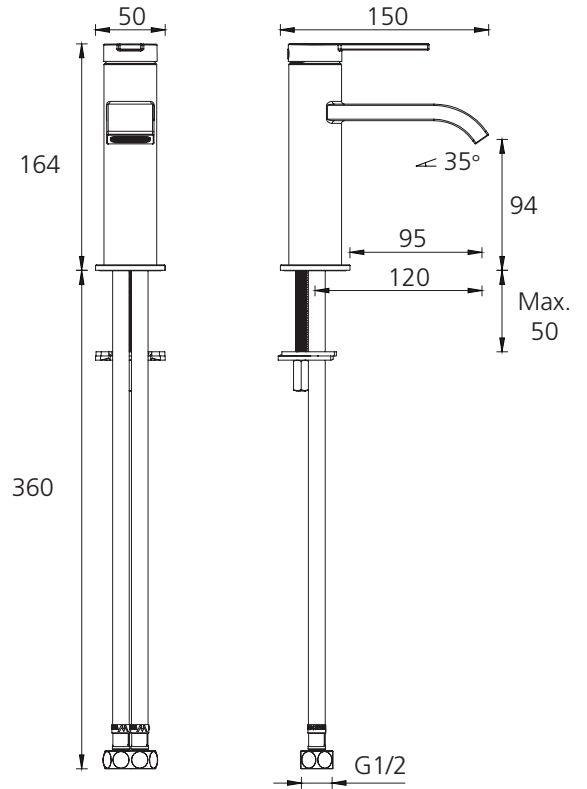

Barcelona

BA118506MB

Matte Black Basin Mixer

All dimensions in mm

Specifications /

WELS Rating	6 Stars, 4.5L per minute
Temperature rating (min and max)	1°C - 65°C
Pressure rating (min and max)	150 kPa - 500 kPa
Finish	Matte black (powder coated)
Other available finishes	Chrome (electroplating)
Materials	Brass body and zinc handle
Cartridge size	25mm
Cartridge type	Ceramic disc cartridge
Product weight	1.06kg
Mixer height	164mm
Water supply	Mains
Warranty	15 years cartridge; 10 years body; 5 years seals, tails, fittings, aerators; 1 year finish and labour (refer to oliveri.com.au)
Maintenance and care instructions	All surfaces should be cleaned with mild liquid detergent or soap and water. Do not use cream cleaners or citrus based cleaning products, as they are abrasive. Use of unsuitable cleaning agents may damage the surface. Any damage caused in this way will not be covered by warranty.