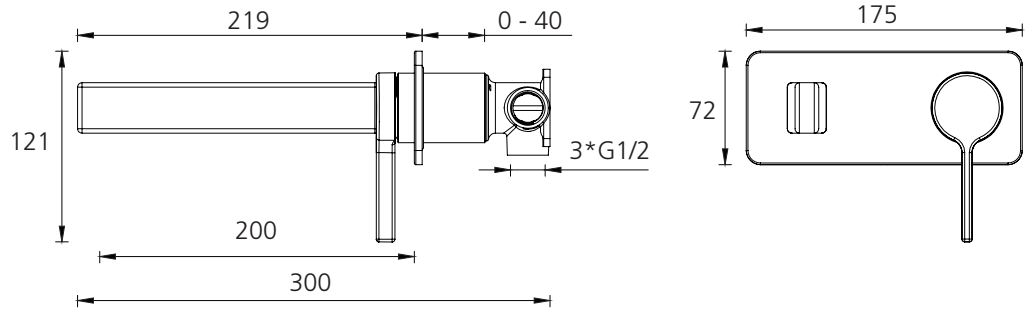

Stockholm

ST095516MB

Matte Black Wall Mixer Set

All dimensions in mm

Specifications /

WELs rating	6 Stars, 4.5L per minute
Temperature rating (min / max)	1°C - 65°C
Pressure rating (min / max)	150 kPa - 500 kPa
Finish	Matte black (powder coated)
Materials	Brass body and zinc handle
Cartridge size	35mm
Cartridge type	Ceramic disc cartridge
Product weight	1.31kg
Water supply	Mains
Warranty	15 years cartridge; 10 years body; 5 years seals, tails, fittings, aerators; 1 year finish and labour (refer to oliveri.com.au)
Maintenance and care instructions	All surfaces should be cleaned with mild liquid detergent or soap and water. Do not use cream cleaners or citrus based cleaning products, as they are abrasive. Use of unsuitable cleaning agents may damage the surface. Any damage caused in this way will not be covered by warranty.