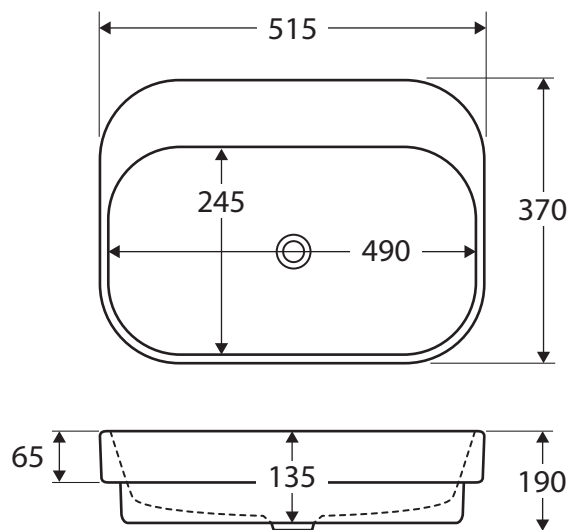

PARISA

Semi-Inset Basin

1 tap hole • $249 • RB5033-1

No tap holes • $249 • RB5033-0

- Soft rectangular design
- Gloss white, fully vitrified ceramic
- One or no tap holes available, with overflow
- Requires 32mm waste with overflow (not included)

Please note: If purchasing with a Fienza stone or timber vanity top, an additional charge of RRP $140 applies for cutting the basin hole in the top.

DOMESTIC WARRANTY:

CERAMIC
5 YEARS replacement parts or product

COMMERCIAL WARRANTY:

CERAMIC
5 YEARS replacement parts or product

Due to the nature of ceramic as a material, small variations in size and shape do occur. Ensure that the measurements of the purchased basin are checked physically, BEFORE cutting any counter-top. Specification drawings are a GUIDE ONLY. Fienza will not be held liable for any errors made by external parties when cutting counter-tops.