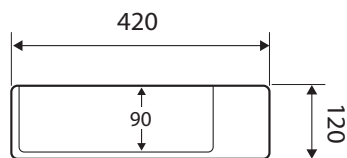

BASINS

PETRA Matte Black

Above Counter Basin

1 tap hole • \$460 • RB2173B

3 tap holes • \$510 • RB2173B-3

- Matte black ceramic
- Glazed on the back side
- One or three tap holes, with overflow
- Requires 32mm waste with overflow (not included)
- Capacity: 5 litres