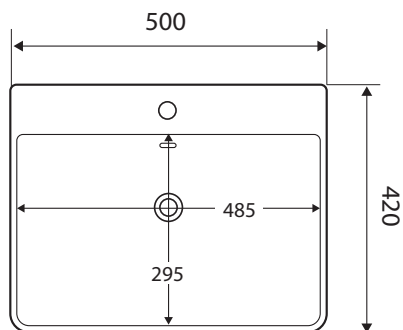

BASINS

PETRA Matte Black

Above Counter Basin

1 tap hole • \$460 • RB2173B

3 tap holes • \$510 • RB2173B-3

- Matte black ceramic
- Glazed on the back side
- One or three tap holes, with overflow
- Requires 32mm waste with overflow (not included)
- Capacity: 5 litres